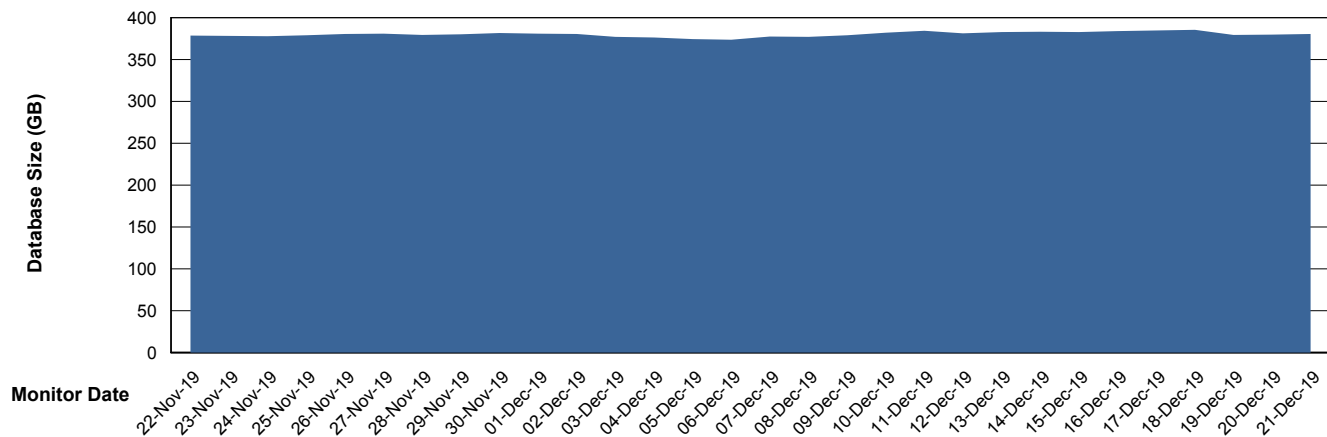

Weekly SLA Customer Report

Customer BNL_Production
Database ID 83

DATABASE SIZE BNLDB_FUT_FutureLive

Database growth over last month

DATABASE SIZE BNLDB_Production

Database growth over last month

Weekly SLA Customer Report