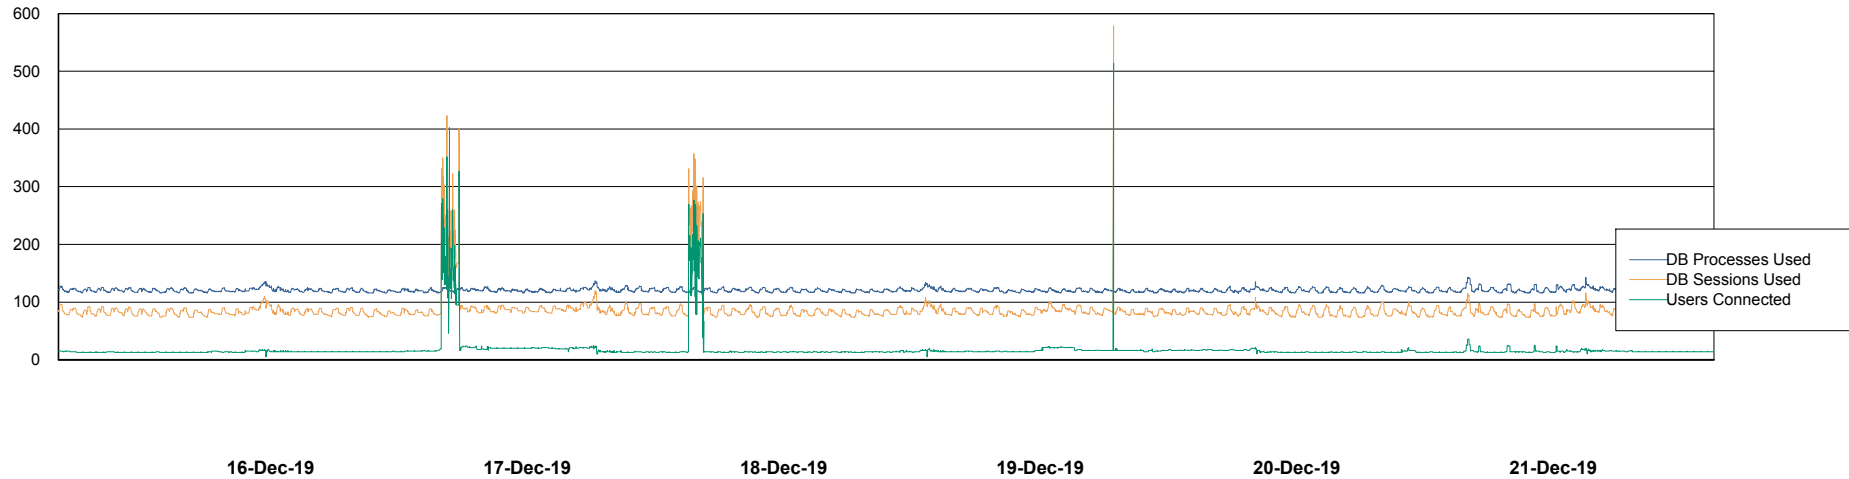

Harddisk Usage BNL_PRD_vm-absa03

	Free disk space on c: (%)	Total disk space on c: (Gb)	Free disk space on d: (%)	Total disk space on d: (Gb)	Free disk space on f: (%)	Total disk space on f: (Gb)
21-Dec-19	65	127	50	127	92	64
20-Dec-19	65	127	50	127	92	64
19-Dec-19	65	127	50	127	92	64
18-Dec-19	65	127	50	127	92	64
17-Dec-19	65	127	50	127	92	64
16-Dec-19	65	127	50	127	92	64
15-Dec-19	65	127	50	127	92	64

Weekly SLA Customer Report

Customer BNL_Production
Database ID 83

Database Performance BNLDB_FUT_FutureLive

DB Processes Max 1,000
DB Sessions Max 1,536

Weekly SLA Customer Report

Customer BNL_Production
Database ID 83