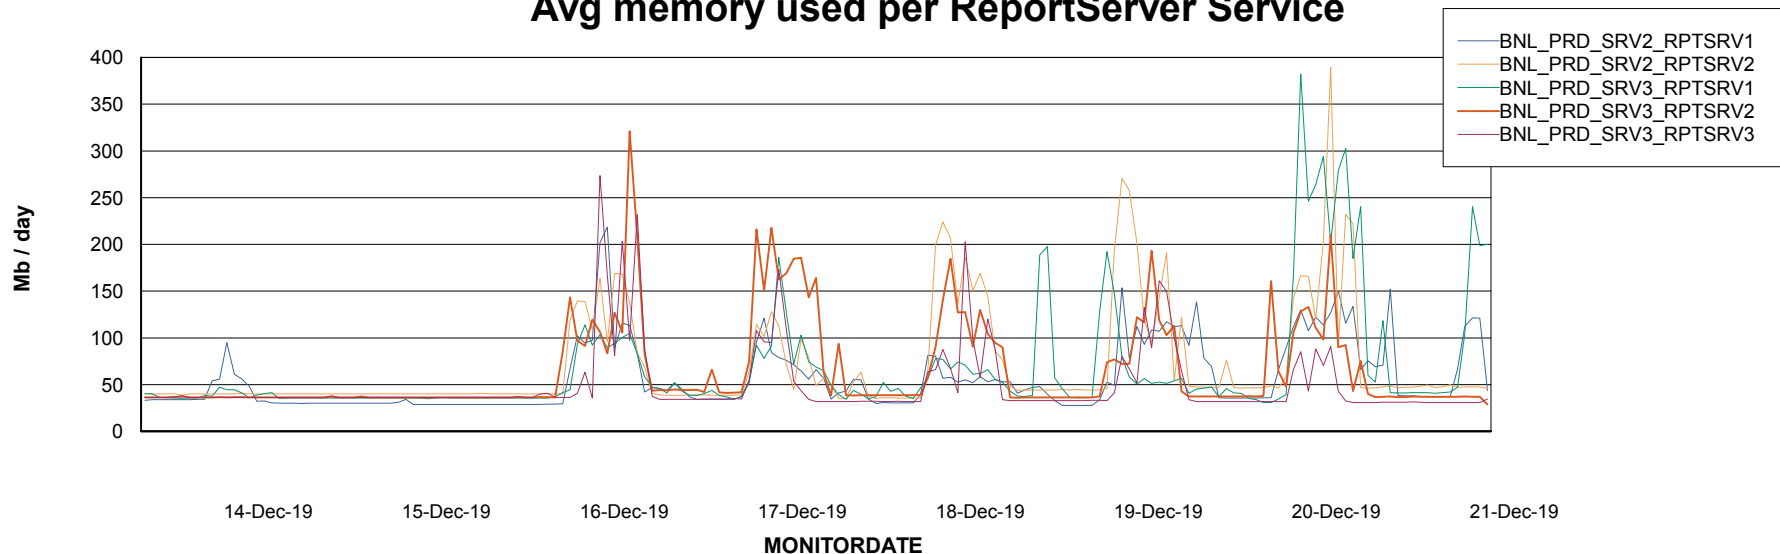

Avg users per day per ABS server

Weekly SLA Customer Report

Customer BNL_Production
Database ID 83

ABSSolute Web Component Services

Avg memory used per ReportServer Service

Disaster per ABS component