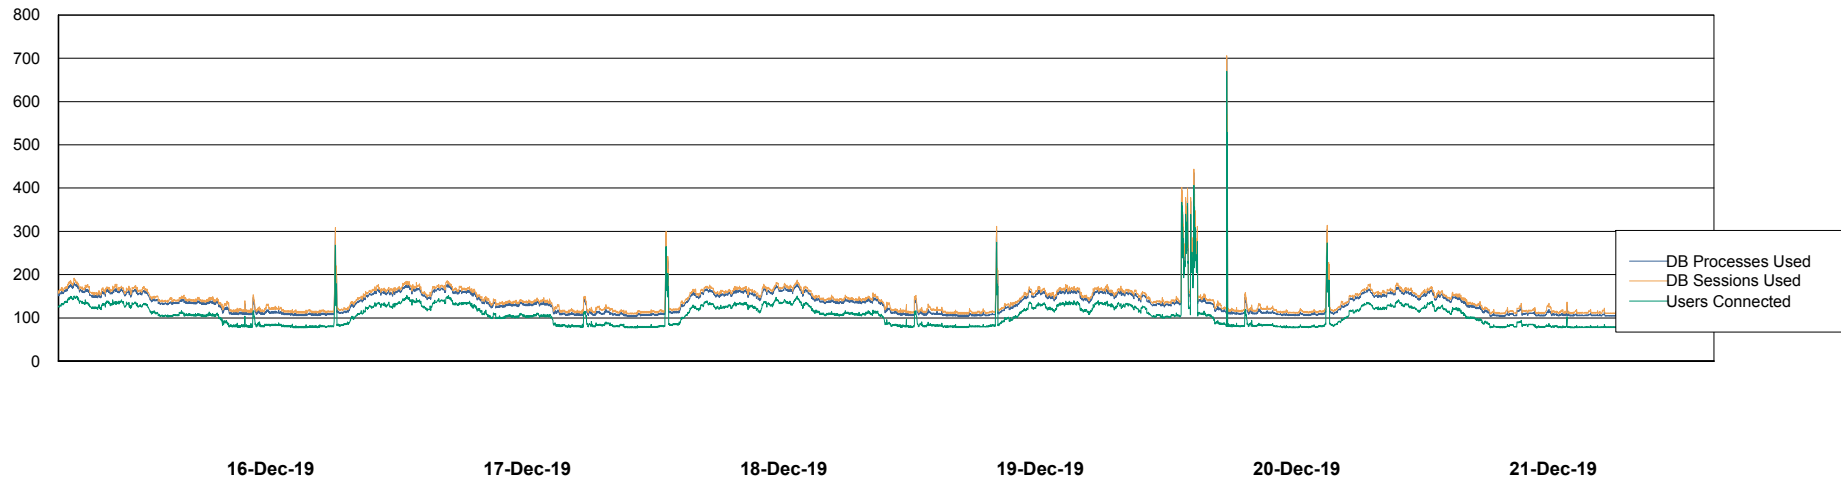

Database Performance BNLDB_FUT_Standby

DB Processes Max 1,000
DB Sessions Max 1,528

Weekly SLA Customer Report

Customer BNL_Production
Database ID 83

Database Performance BNLDB_Production

DB Processes Max 700
DB Sessions Max 1,072

Weekly SLA Customer Report

Customer BNL_Production
Database ID 83

DATABASE SIZE BNLDB_FUT_FutureLive

Database growth over last month

DATABASE SIZE BNLDB_Production

Database growth over last month

Weekly SLA Customer Report