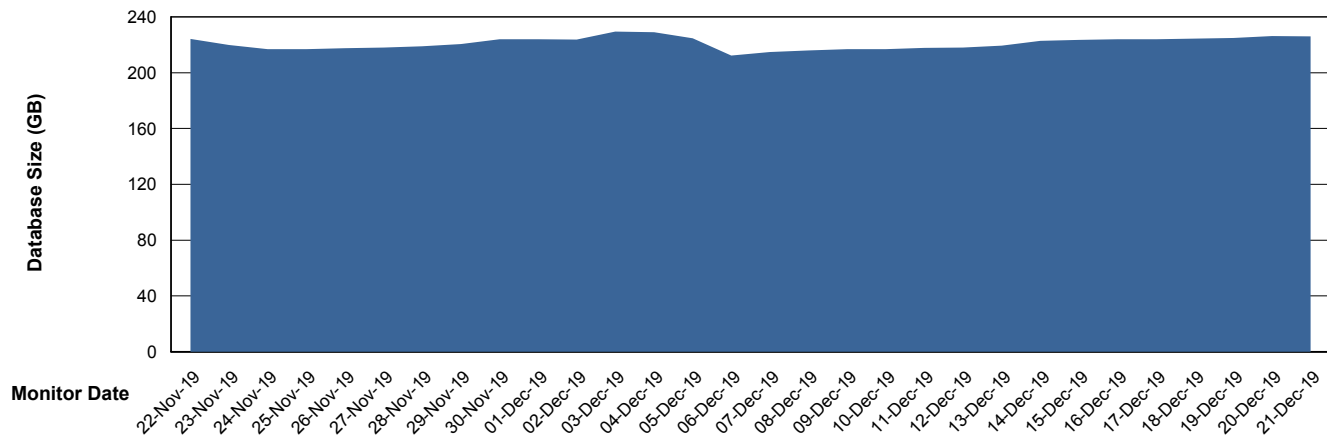

Database Performance BNLDB_FUT_Standby

DB Processes Max 1,000
DB Sessions Max 1,528

Weekly SLA Customer Report

Customer BNL_Production
Database ID 83

Database Performance BNLDB_Production

DB Processes Max 700
DB Sessions Max 1,072

Weekly SLA Customer Report

Customer BNL_Production
Database ID 83

DATABASE SIZE BNLDB_FUT_FutureLive

Database growth over last month

DATABASE SIZE BNLDB_Production

Database growth over last month

Weekly SLA Customer Report