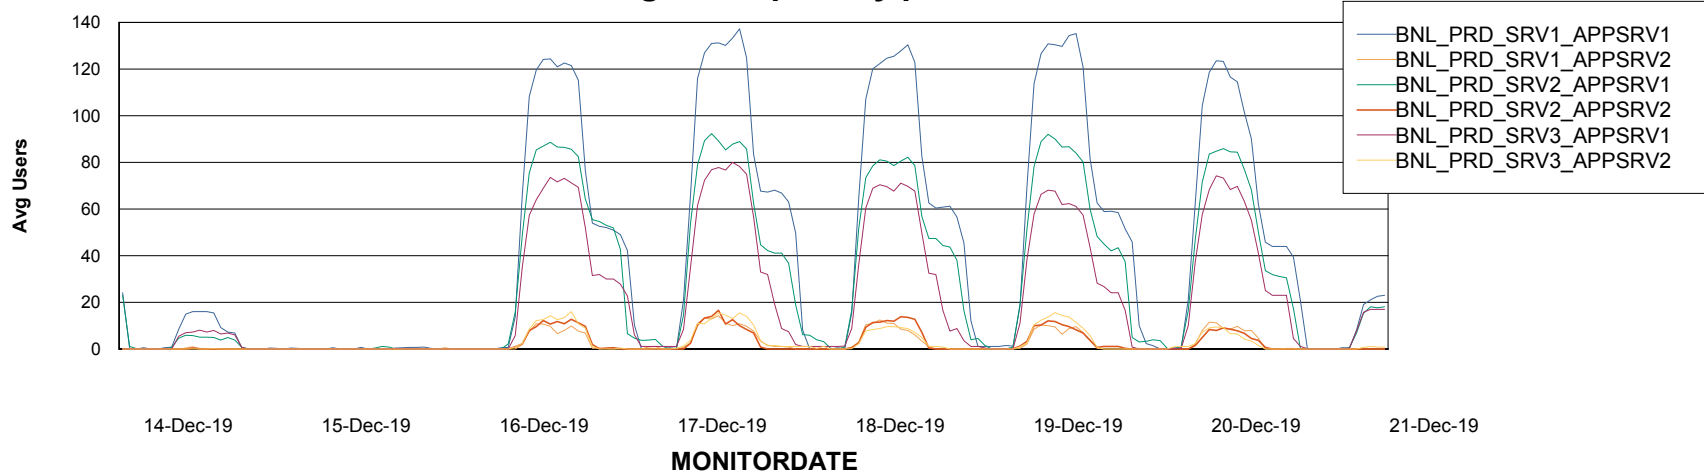

Avg users per day per ABS server