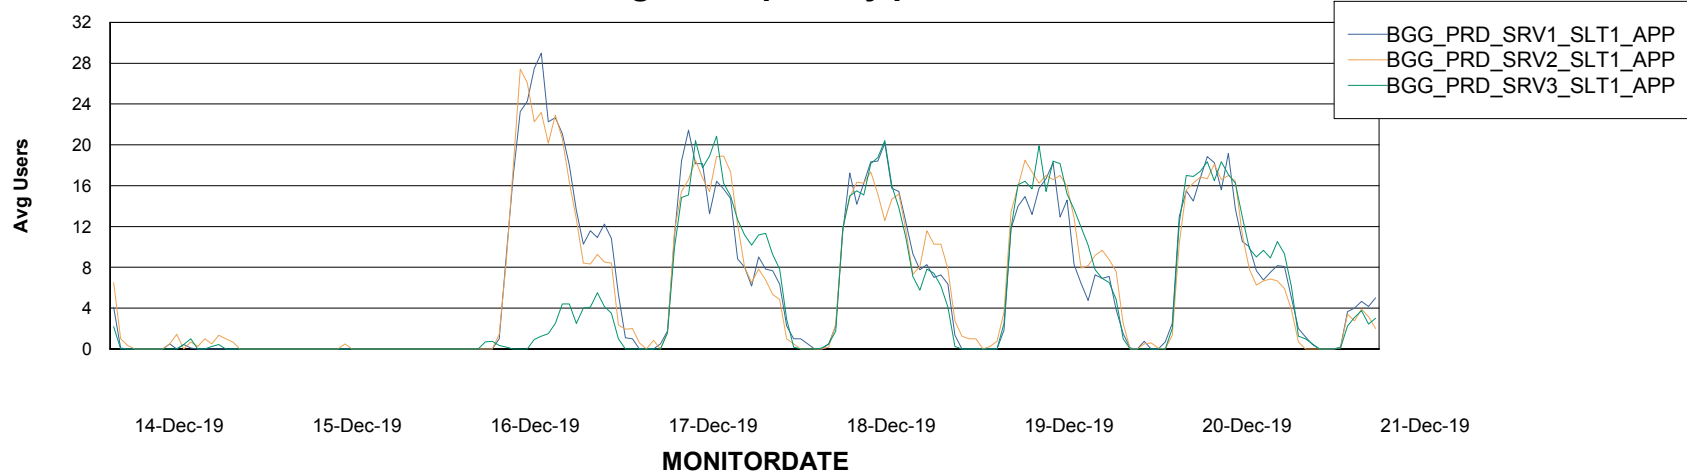

Avg users per day per ABS server