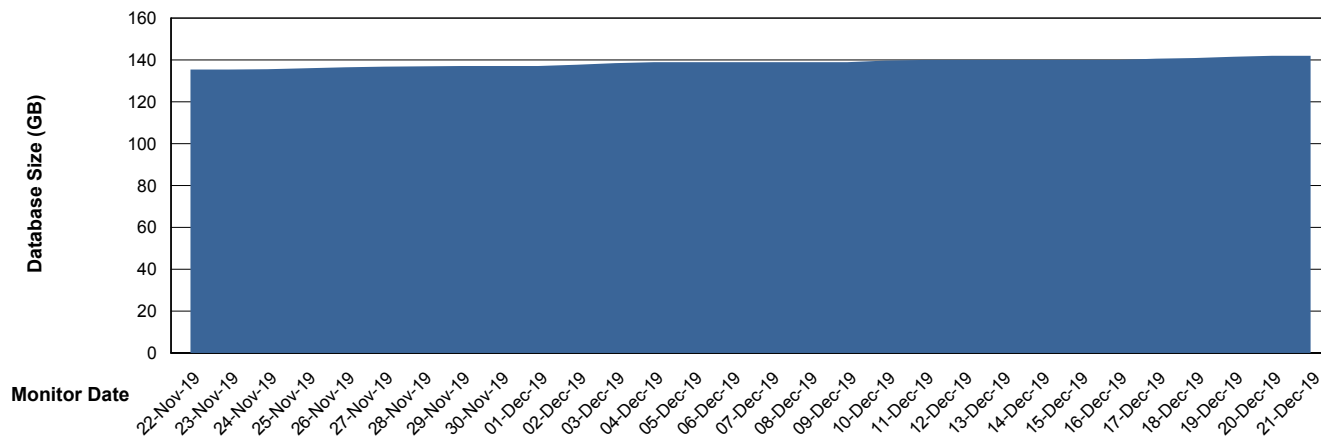

DATABASE SIZE BGGDB_Production

Database growth over last month