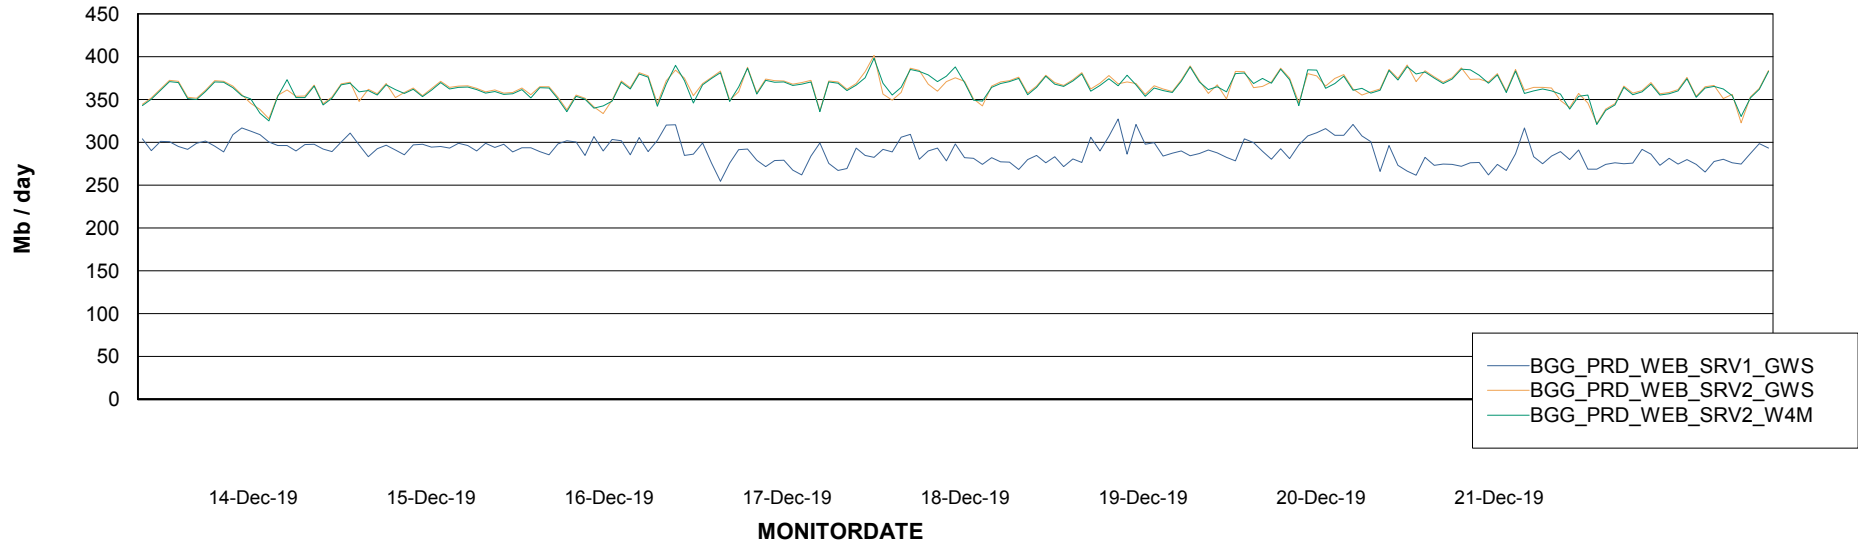

ABSSolute Web Component Services

Avg memory used per ABS Web component