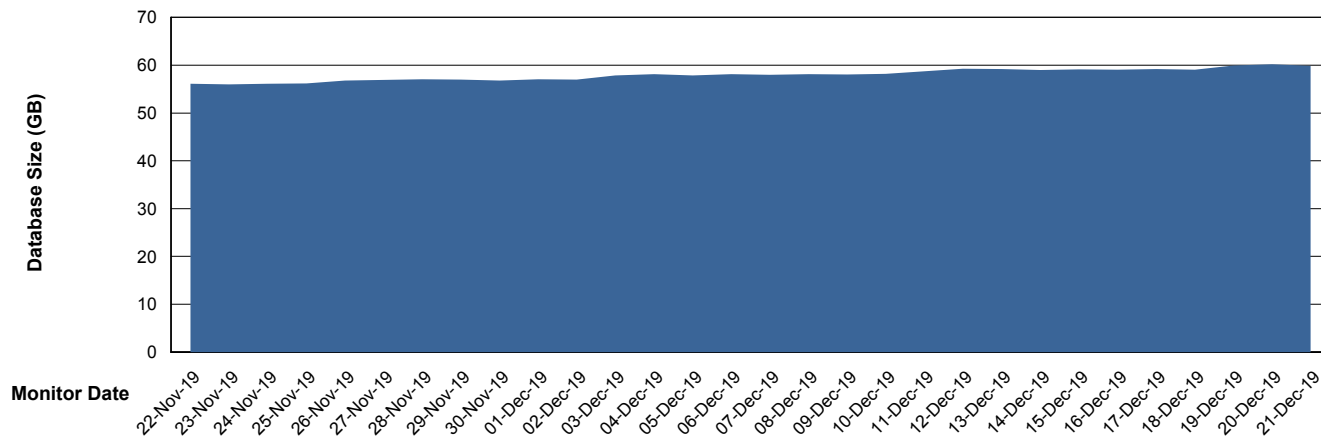

Customer BGG_Production
Database ID 58

Database Performance BGGDB_Standby

Weekly SLA Customer Report

Customer BGG_Production
Database ID 58

DATABASE SIZE BGGDB_BI

Database growth over last month

DATABASE SIZE BGGDB_Production