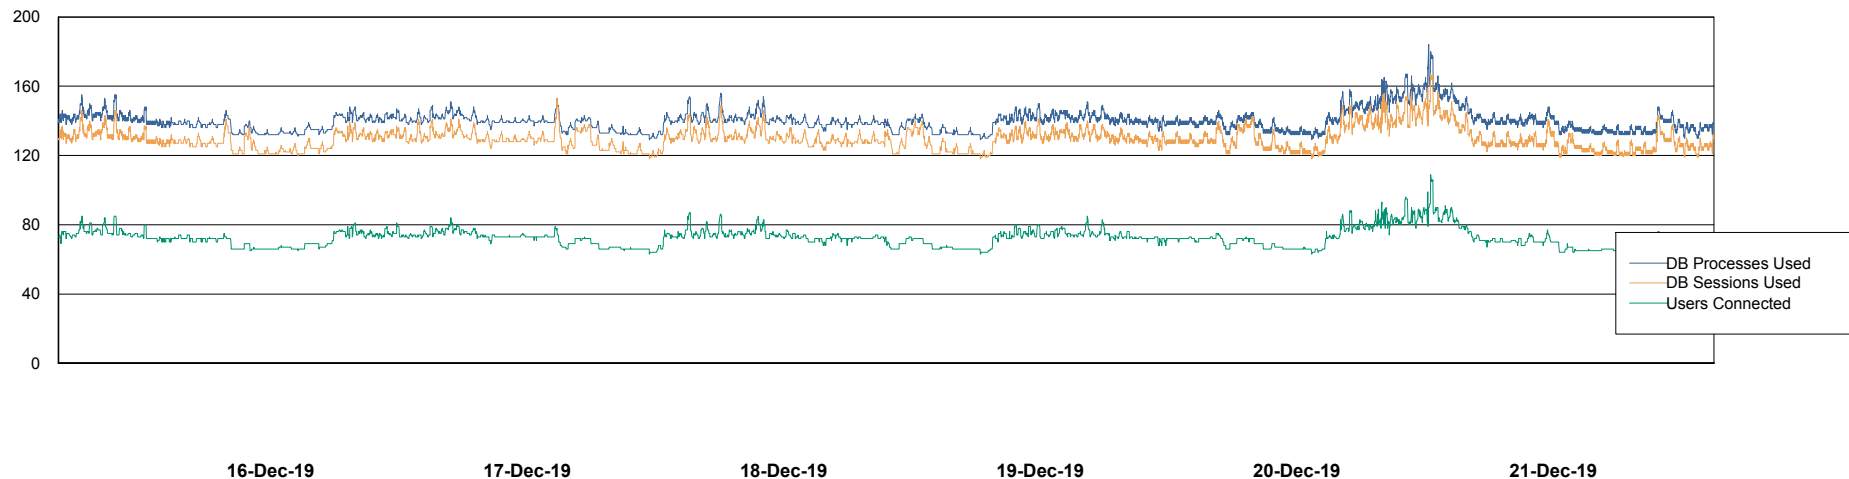

Weekly SLA Customer Report

Customer BGG_Production
Database ID 58

Database Performance BGGDB_BI

Weekly SLA Customer Report

Customer BGG_Production
Database ID 58

Database Performance BGGDB_Production

Weekly SLA Customer Report