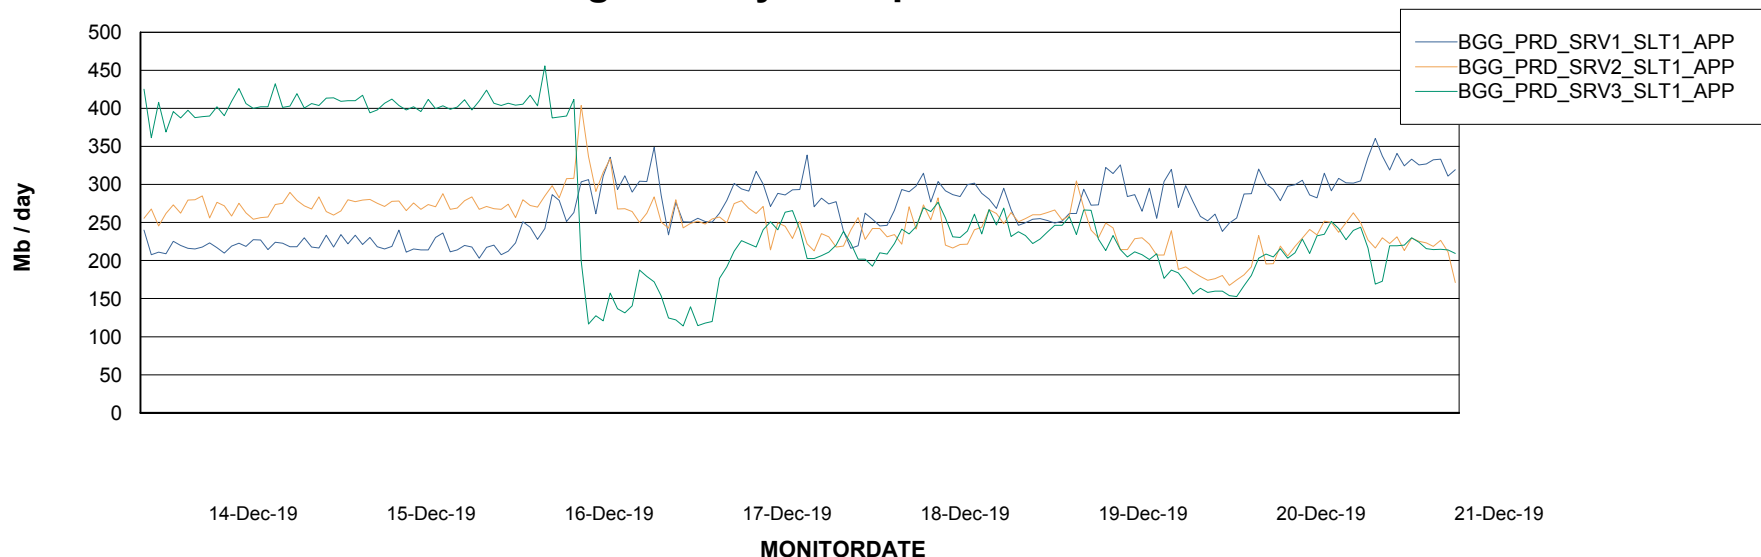

ABSSolute Application Server Services

Avg memory used per ABS Server Service