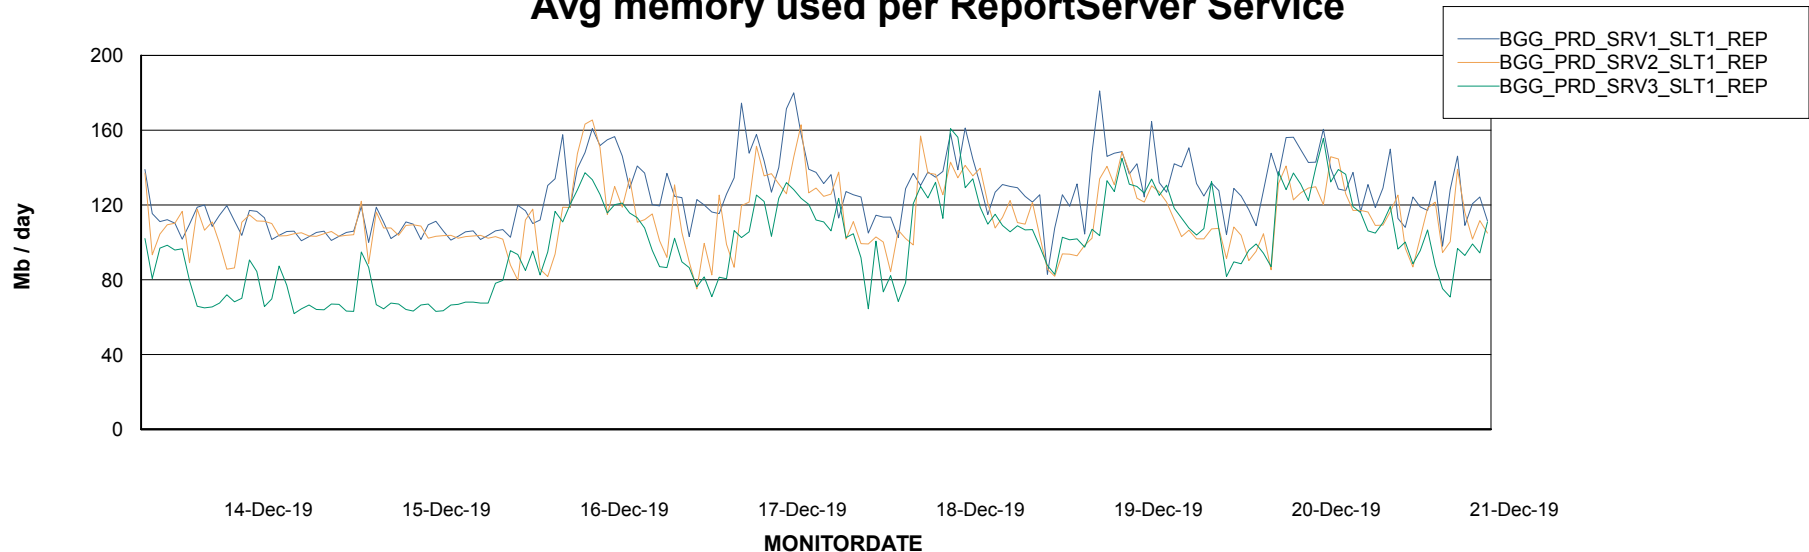

Avg memory used per ABS Server Service

Avg users per day per ABS server

Weekly SLA Customer Report

Customer BGG_Production
Database ID 58

ABSSolute Application ReportServer Services

Avg memory used per ReportServer Service