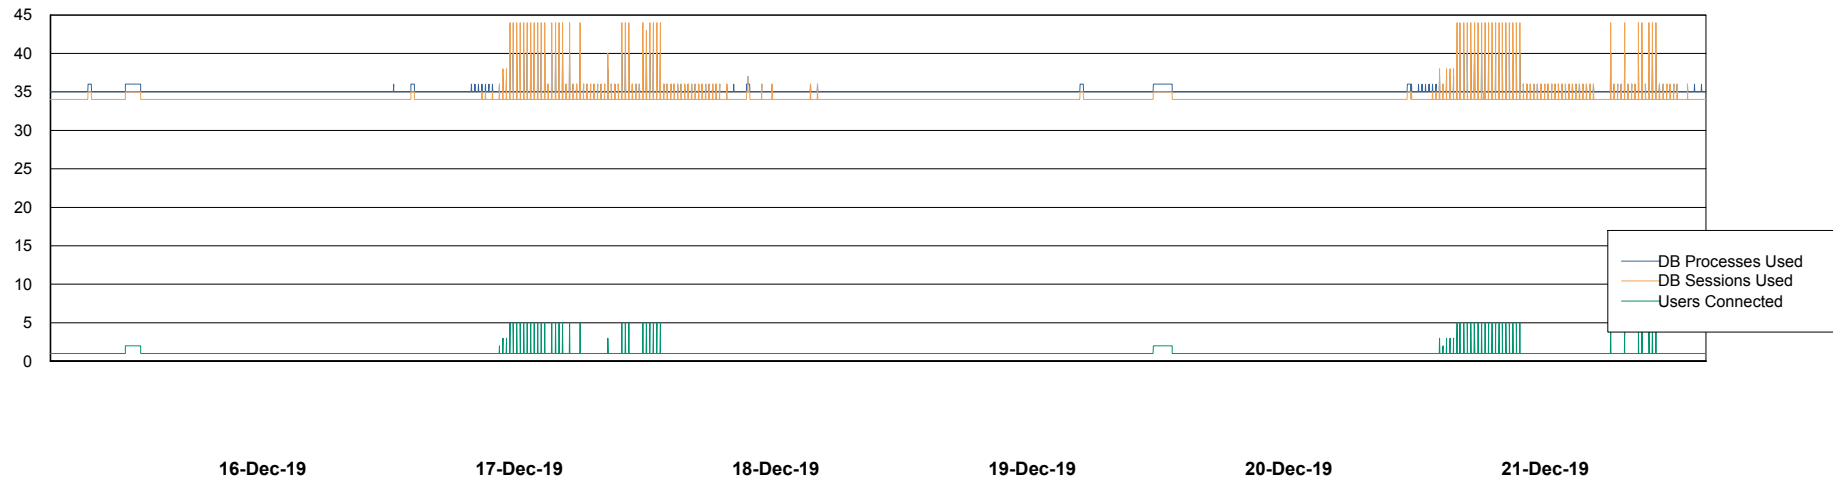

Database Performance BCMDB_ABS1SB Standby Database

DB Processes Max 500
DB Sessions Max 772