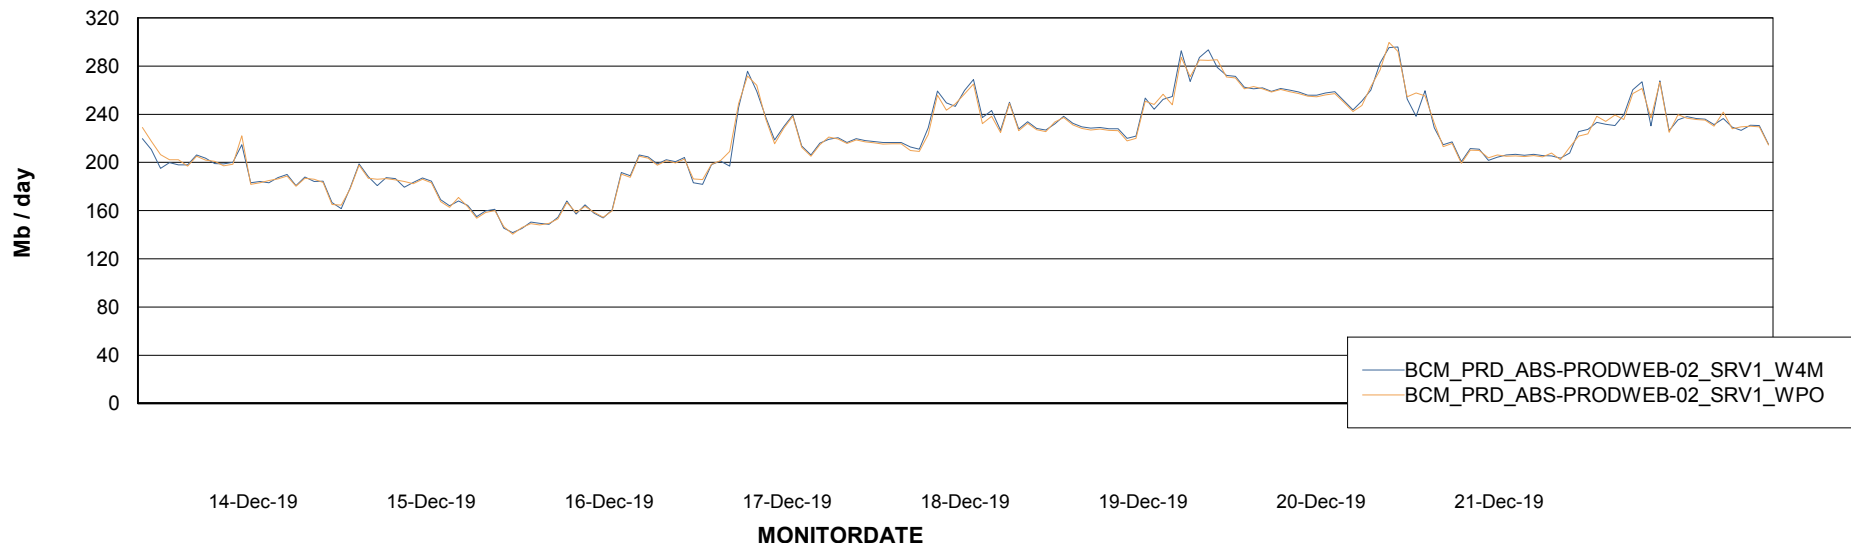

ABSSolute Web Component Services

Avg memory used per ABS Web component