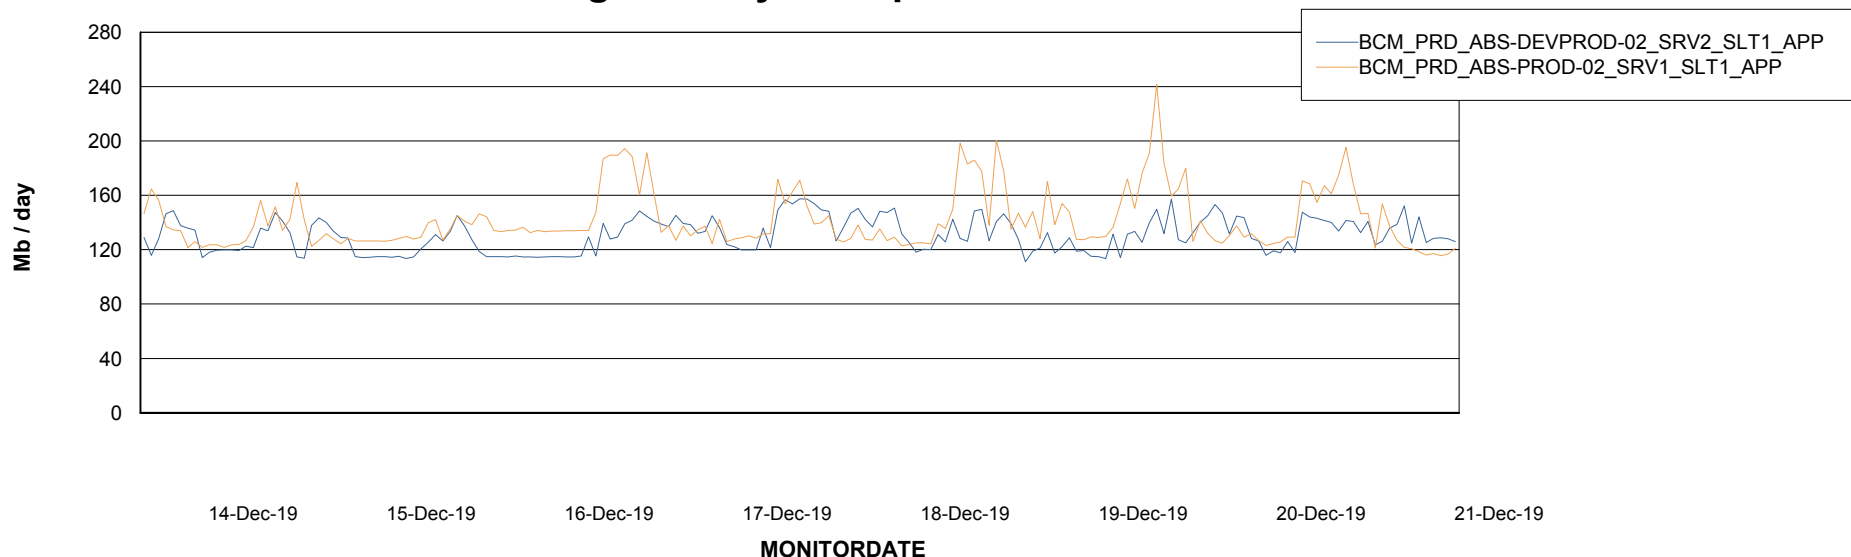

ABSSolute Application Server Services

Avg memory used per ABS Server Service