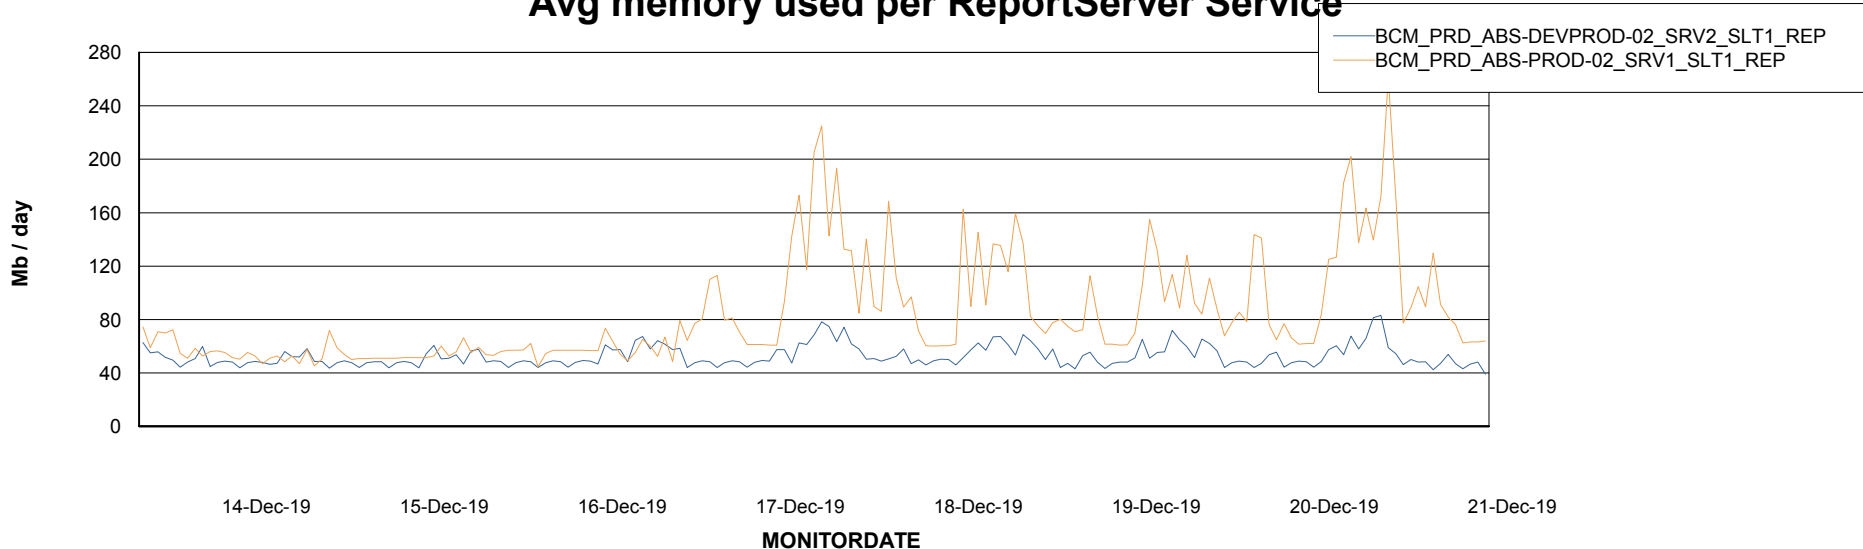

Avg memory used per ABS Server Service

Avg users per day per ABS server

Weekly SLA Customer Report

Customer BCM_Production
Database ID 81

ABSSolute Application ReportServer Services

Avg memory used per ReportServer Service