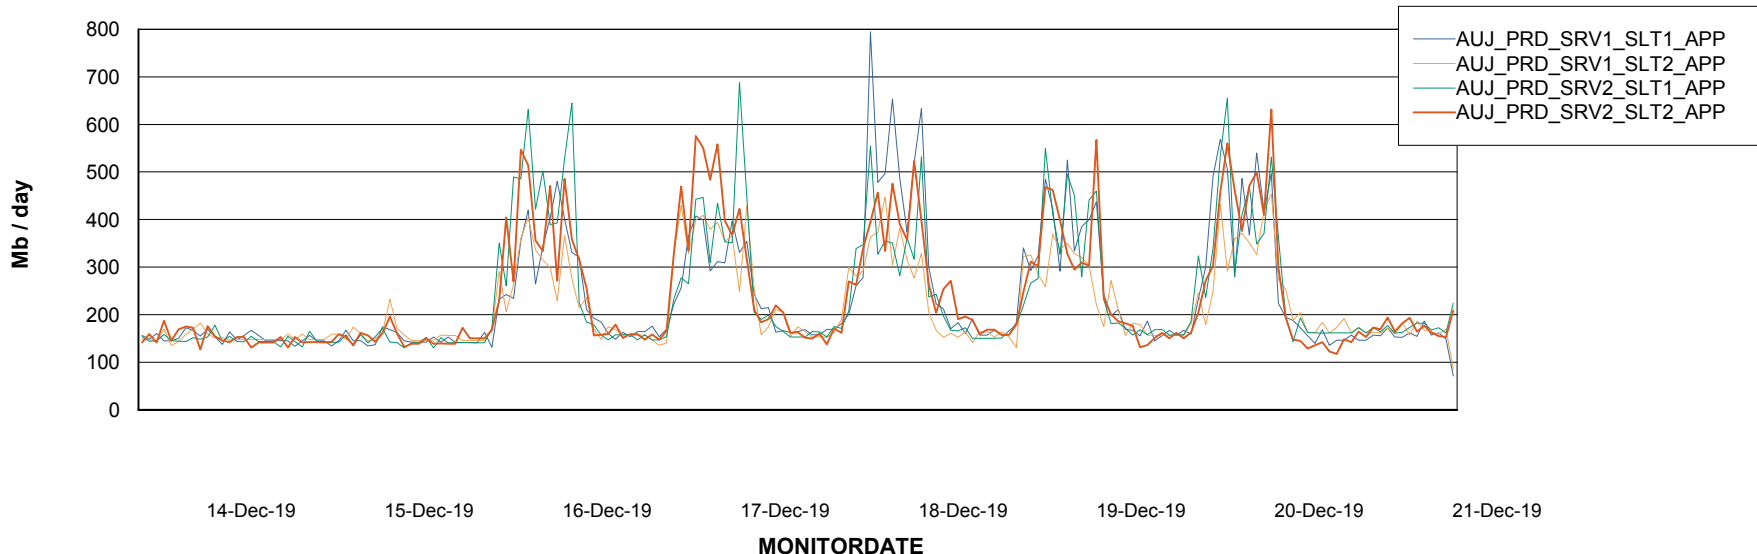

ABSSolute Application Server Services

Avg memory used per ABS Server Service