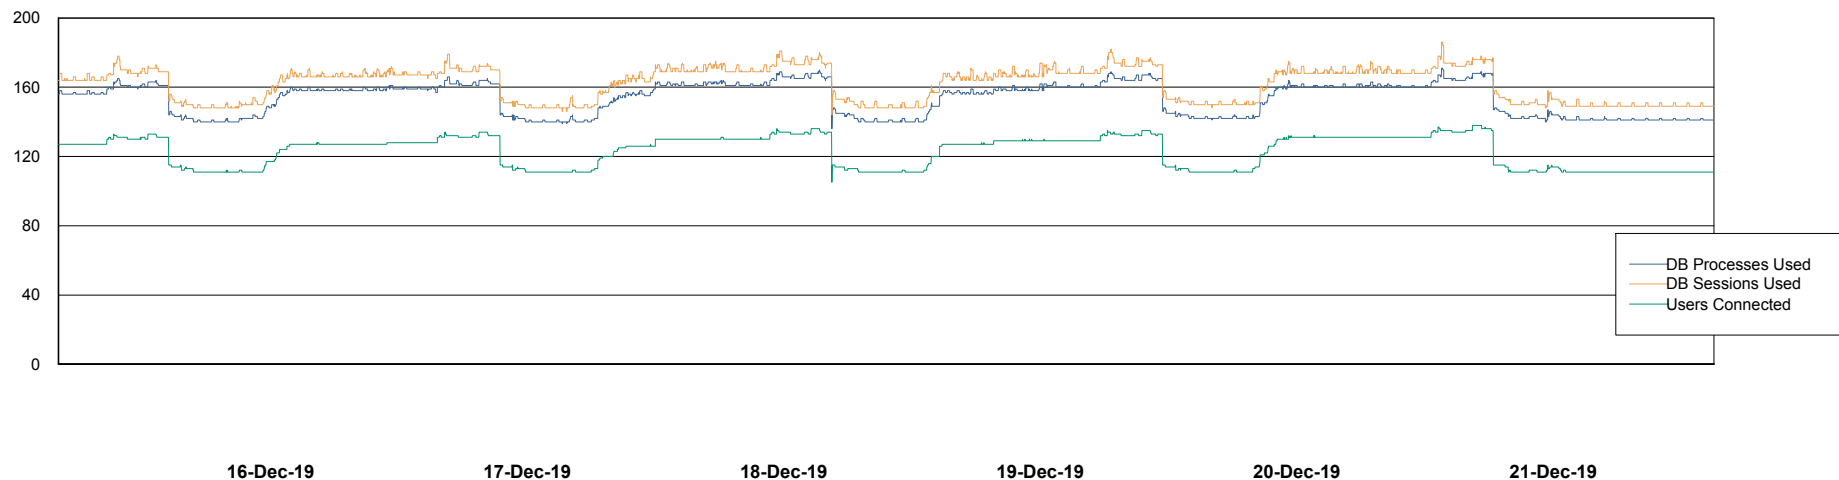

Database Performance AUJ_DB4_Primary