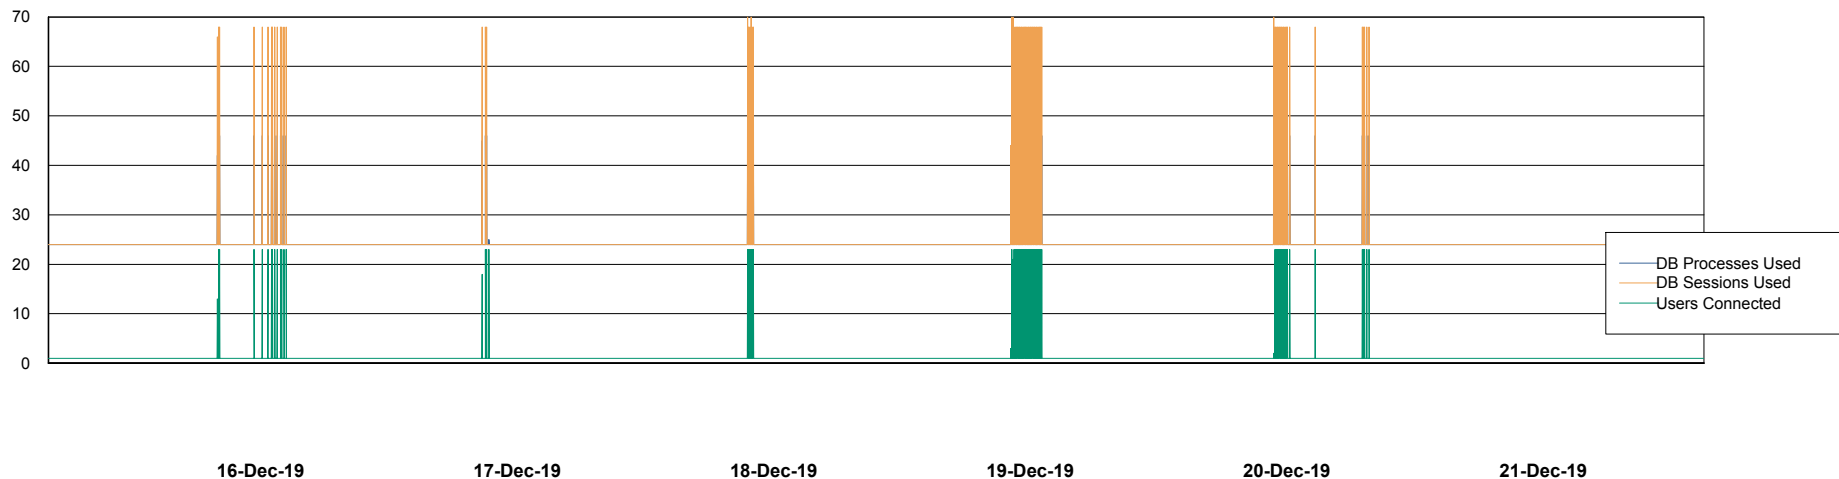

Database Performance AUJ_DB6_Standby2