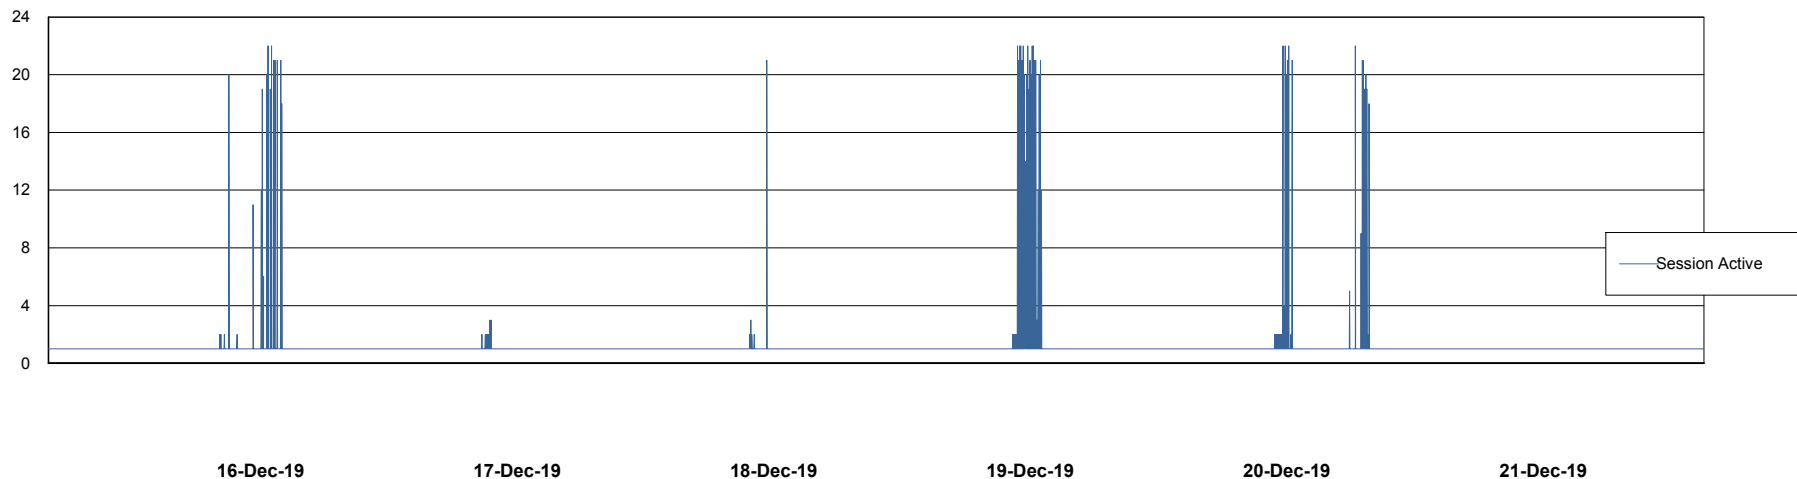

Database Performance AUJ_DB5_Standby