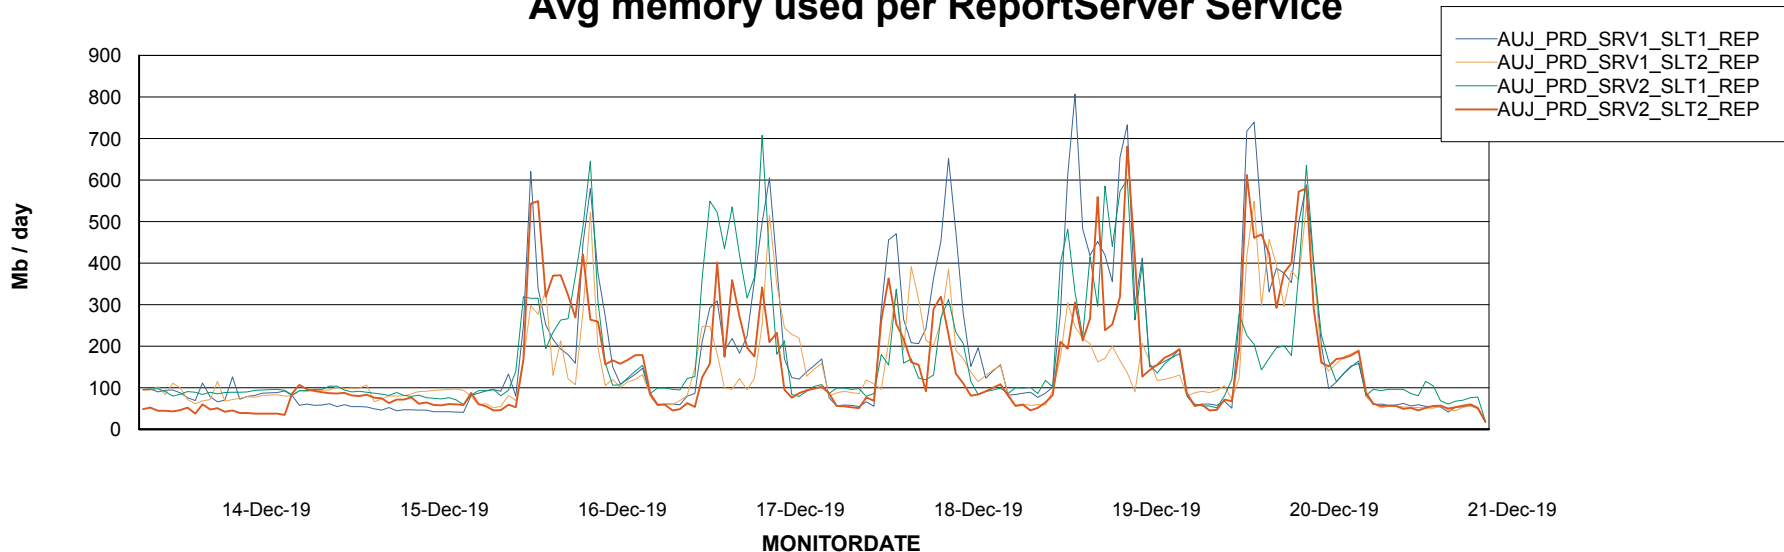

ABSSolute Application ReportServer Services

Avg memory used per ReportServer Service