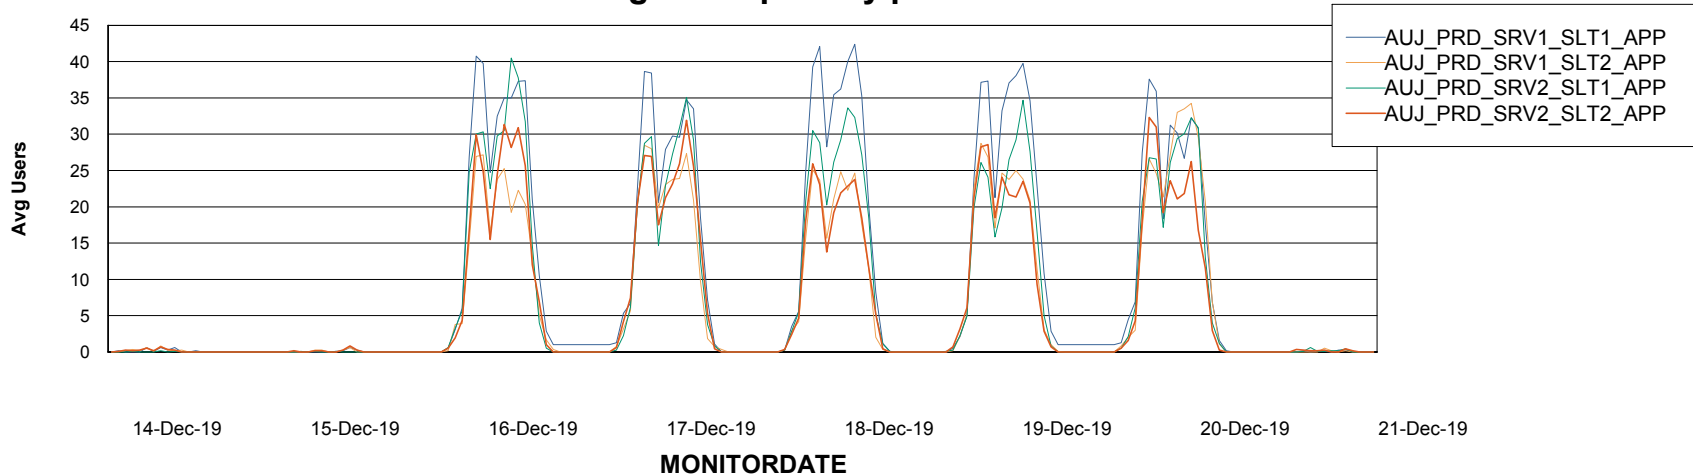

Avg users per day per ABS server