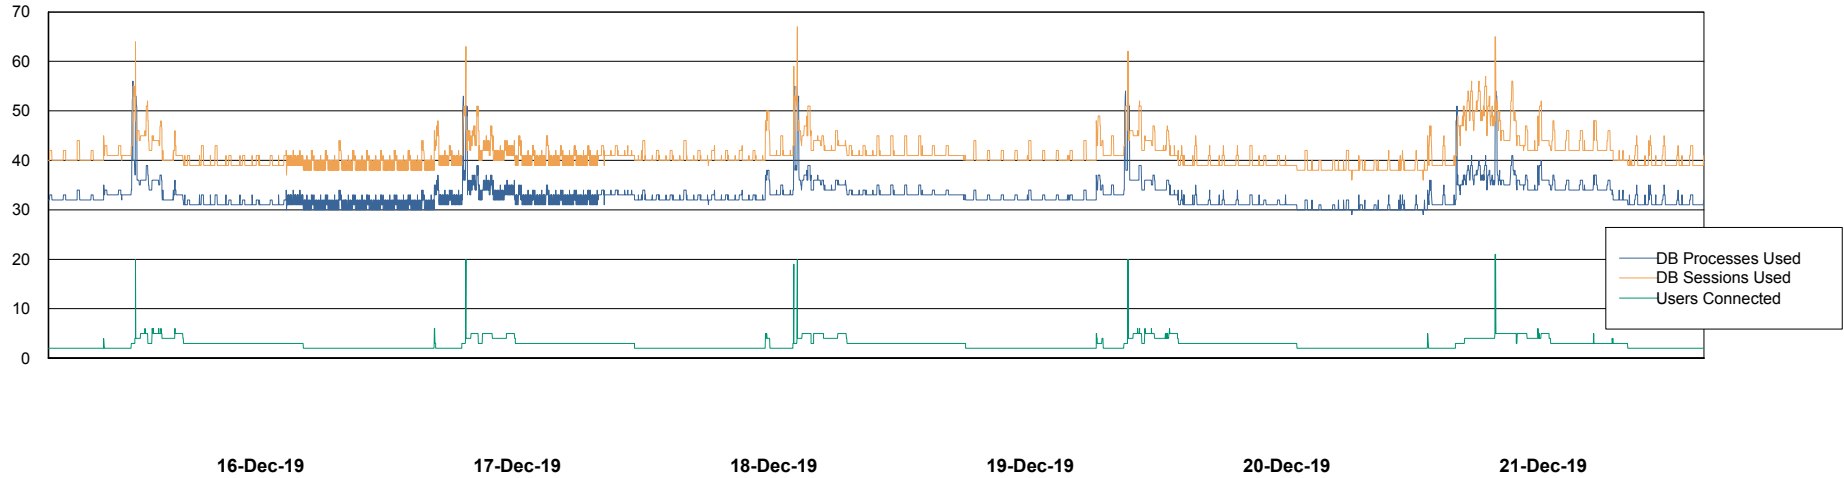

Database Performance AUJDB_BI