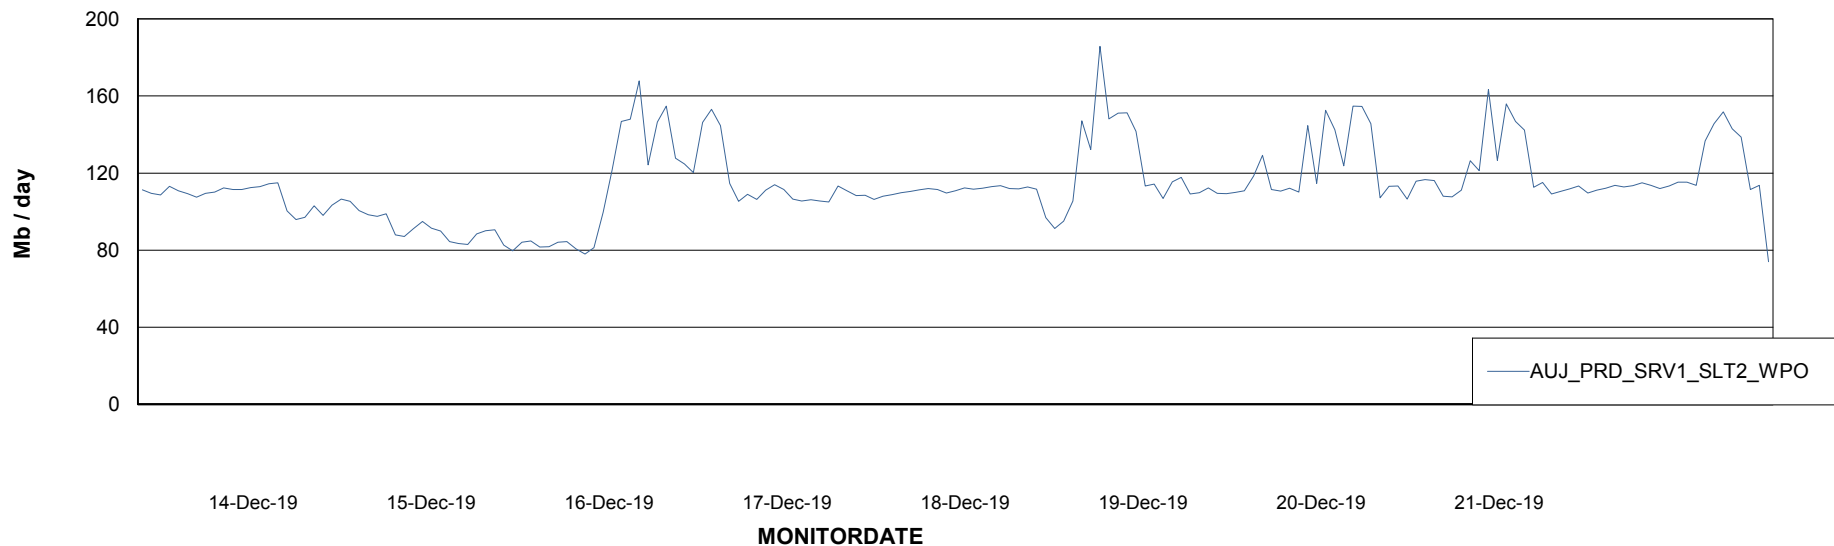

ABSSolute Web Component Services

Avg memory used per ABS Web component