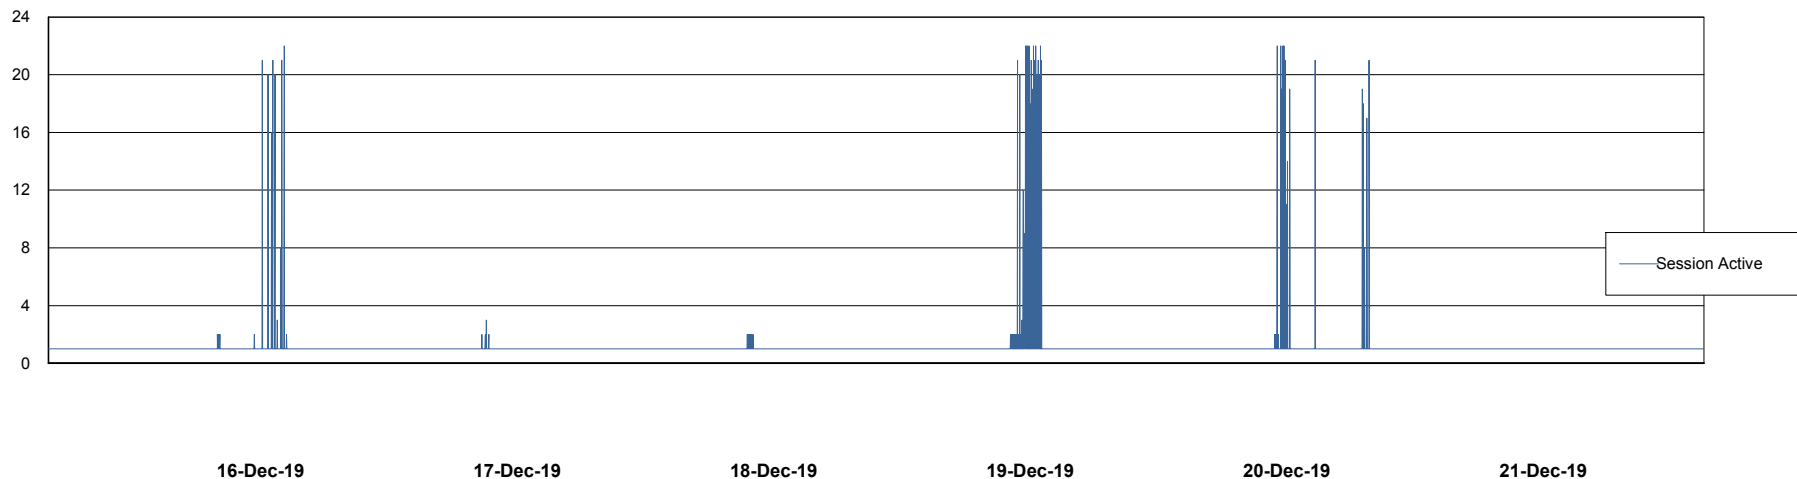

Database Performance AUJ_DB6_Standby2