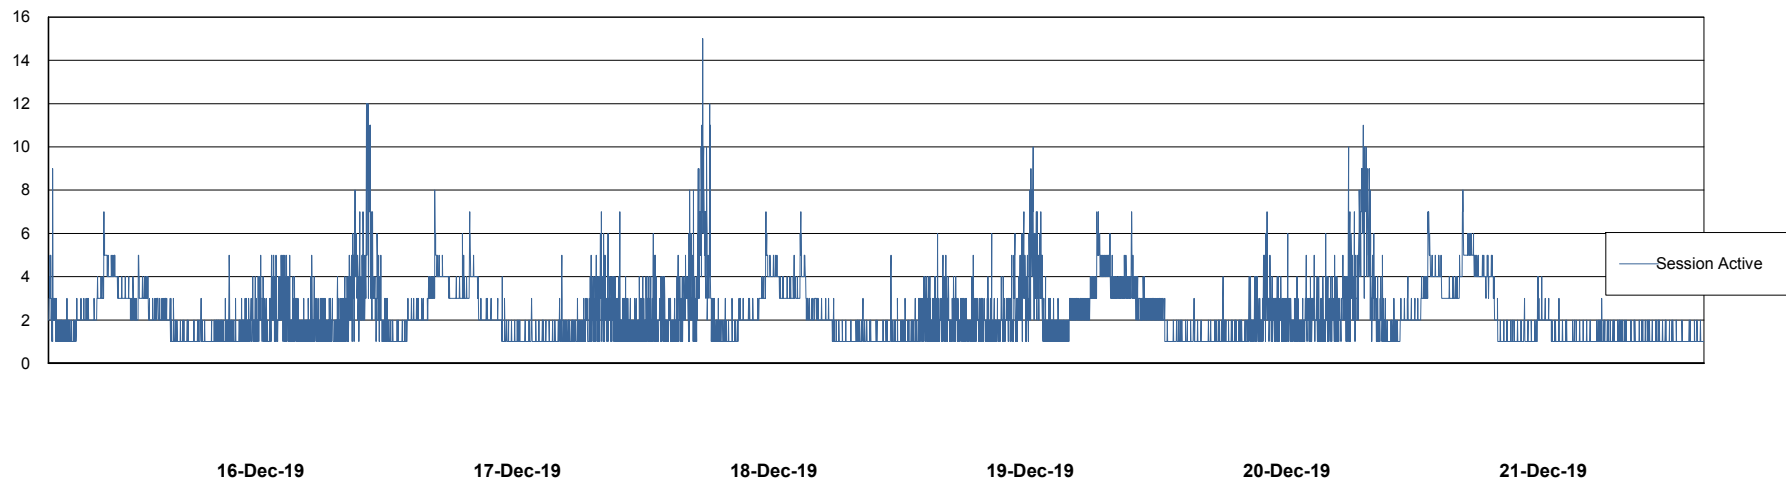

Database Performance AUJ_DB4_Primary