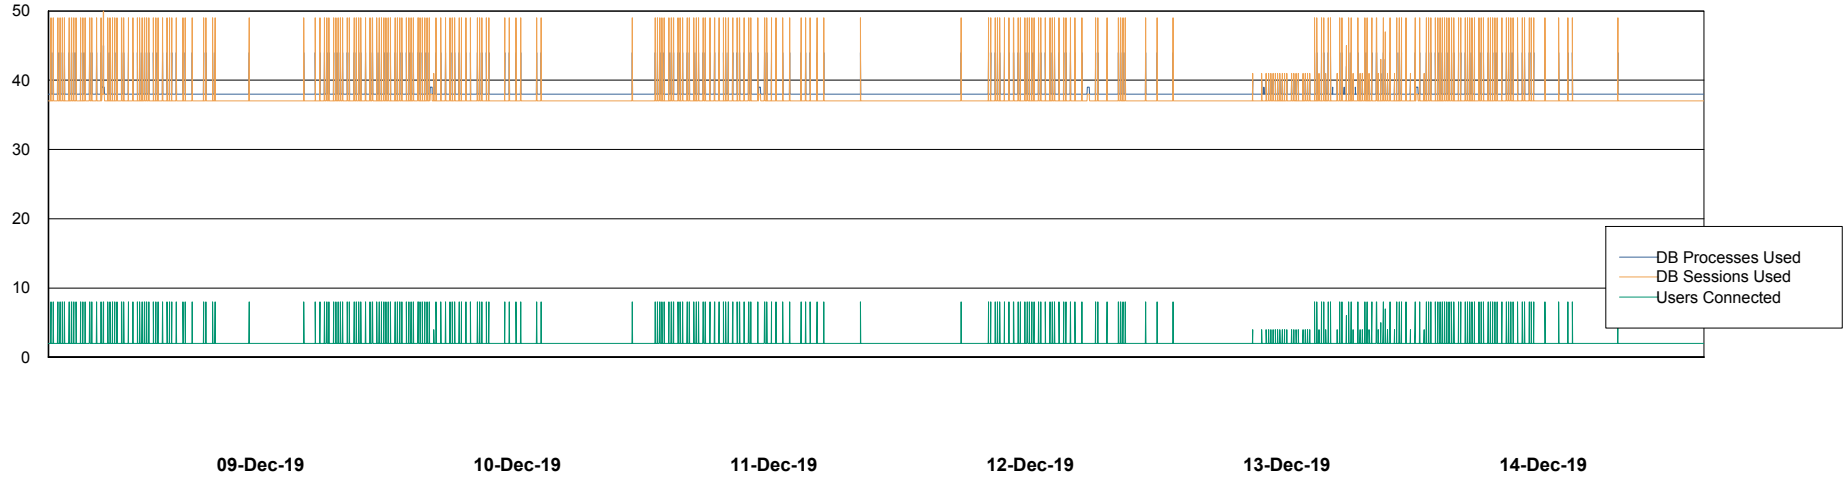

Database Performance VOSDB_Production

DB Processes Max 500
DB Sessions Max 772

Weekly SLA Customer Report

Customer VOS_Production
Database ID 68

Database Performance VOSDB_Standby

DB Processes Max 300
DB Sessions Max 472