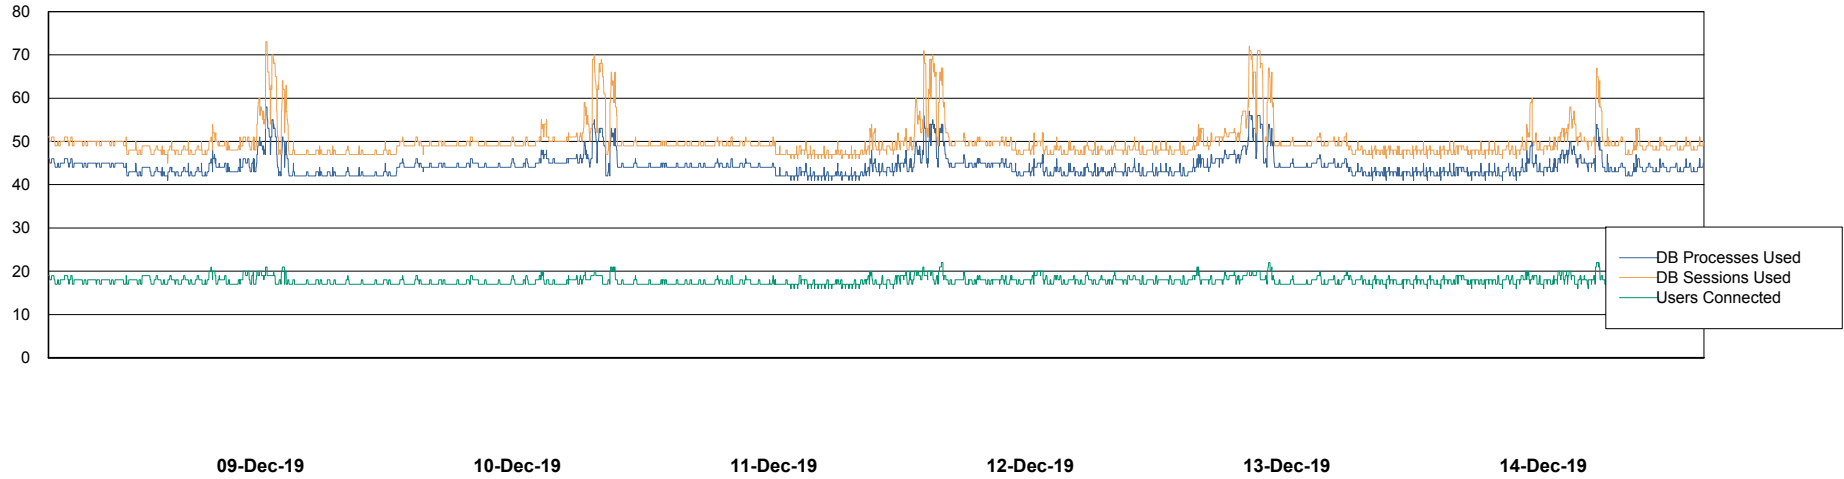

Database Performance VOSBIDB_Production

DB Processes Max 500
DB Sessions Max 772