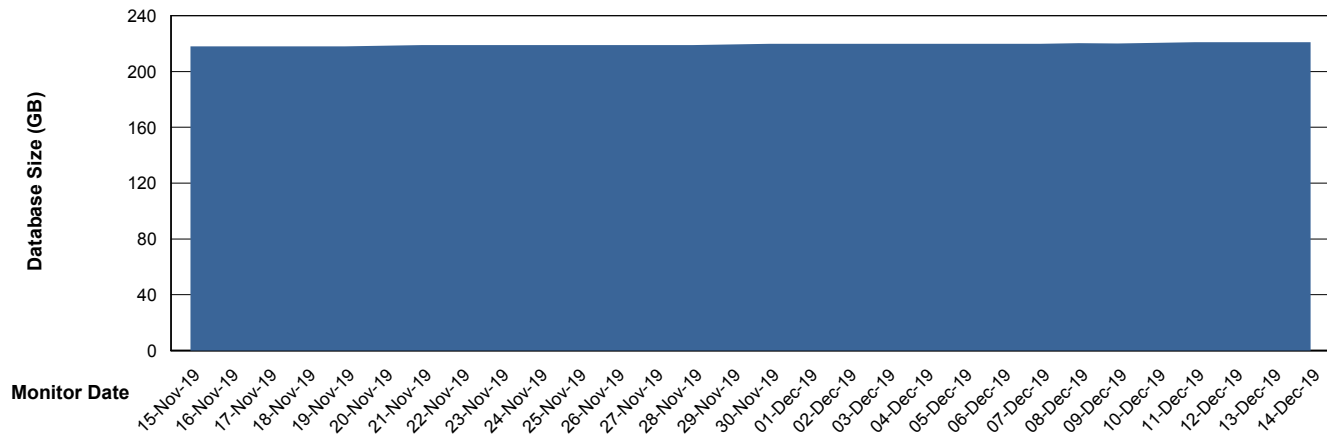

Weekly SLA Customer Report

Customer VOS_Production
Database ID 68

DATABASE SIZE VOSBIDB_Production

Database growth over last month

DATABASE SIZE VOSDB_Production

Database growth over last month

Weekly SLA Customer Report

Customer VOS_Production
 Database ID 68

Database Tablespace VOSBIDB_Production

Date	Tablespace Name	Filesize (Gb)	Usedsize (Gb)	Percentage free
14-Dec-19	ABSDATA	44	38	14
	INDX	66	56	15
13-Dec-19	ABSDATA	44	38	14
	INDX	66	56	15
12-Dec-19	ABSDATA	44	38	14
	INDX	66	56	15
11-Dec-19	ABSDATA	44	38	14
	INDX	66	56	15
10-Dec-19	ABSDATA	44	38	14
	INDX	66	56	15
09-Dec-19	ABSDATA	44	38	14
	INDX	66	56	15
08-Dec-19	ABSDATA	44	38	14
	INDX	66	56	15