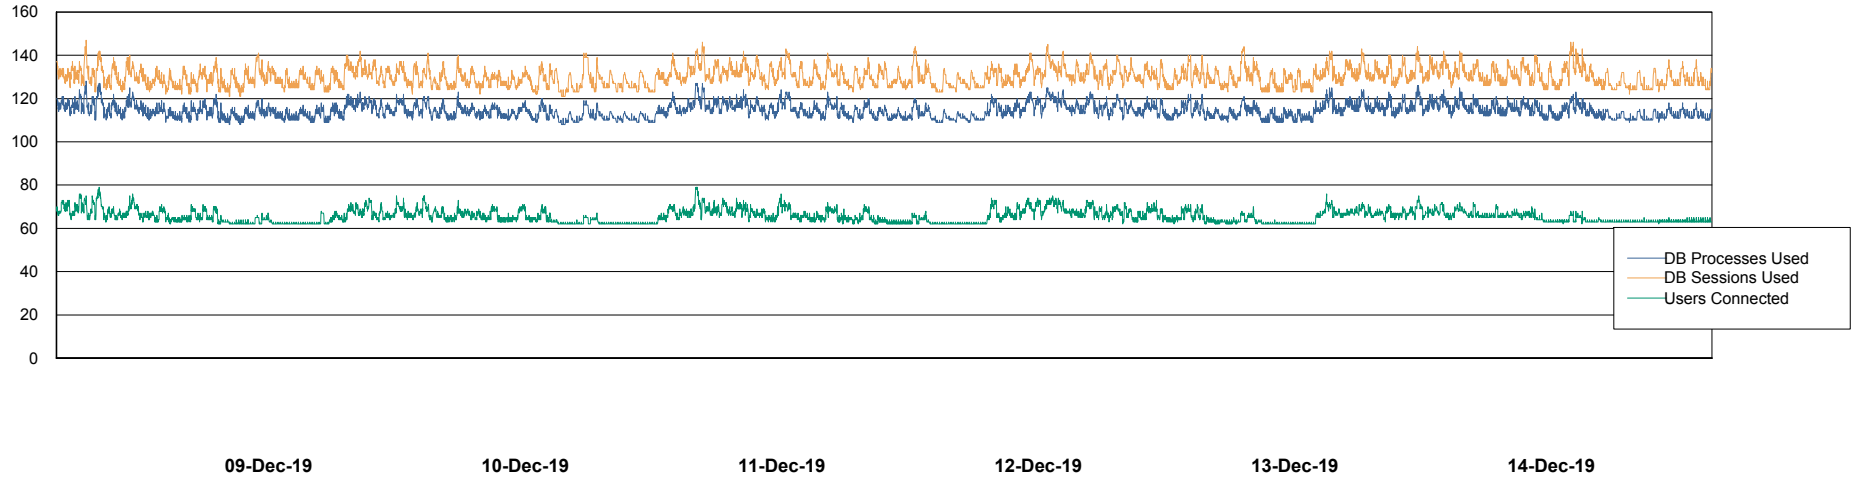

Database Performance VOSDB_Production

DB Processes Max 500
DB Sessions Max 772