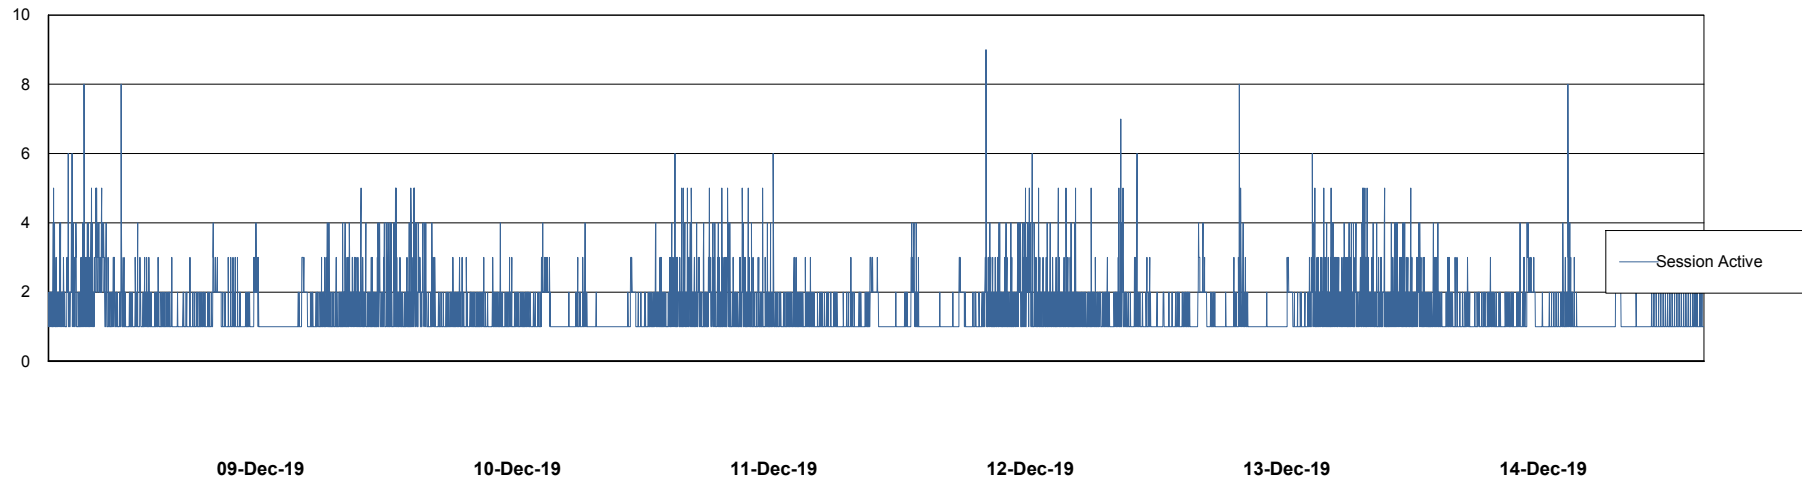

Database Performance VOSDB_Production

DB Processes Max 500
DB Sessions Max 772