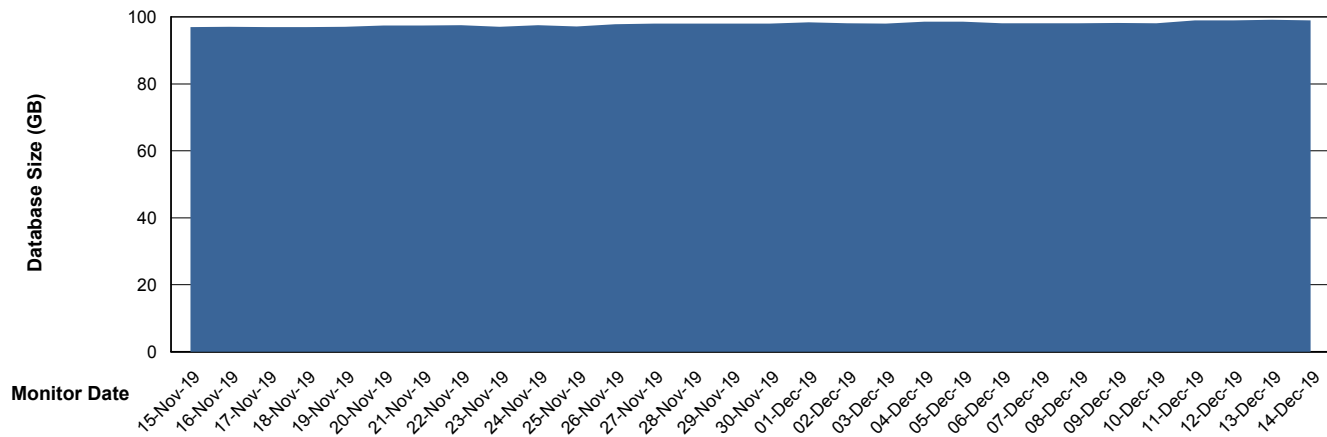

Database Performance VOSDB_Production

DB Processes Max 500
DB Sessions Max 772

Weekly SLA Customer Report

Customer VOS_Production
Database ID 68

Database Performance VOSDB_Standby

DB Processes Max 300
DB Sessions Max 472

Weekly SLA Customer Report

Customer VOS_Production
Database ID 68

DATABASE SIZE VOSBIDB_Production

Database growth over last month

DATABASE SIZE VOSDB_Production

Database growth over last month

Weekly SLA Customer Report