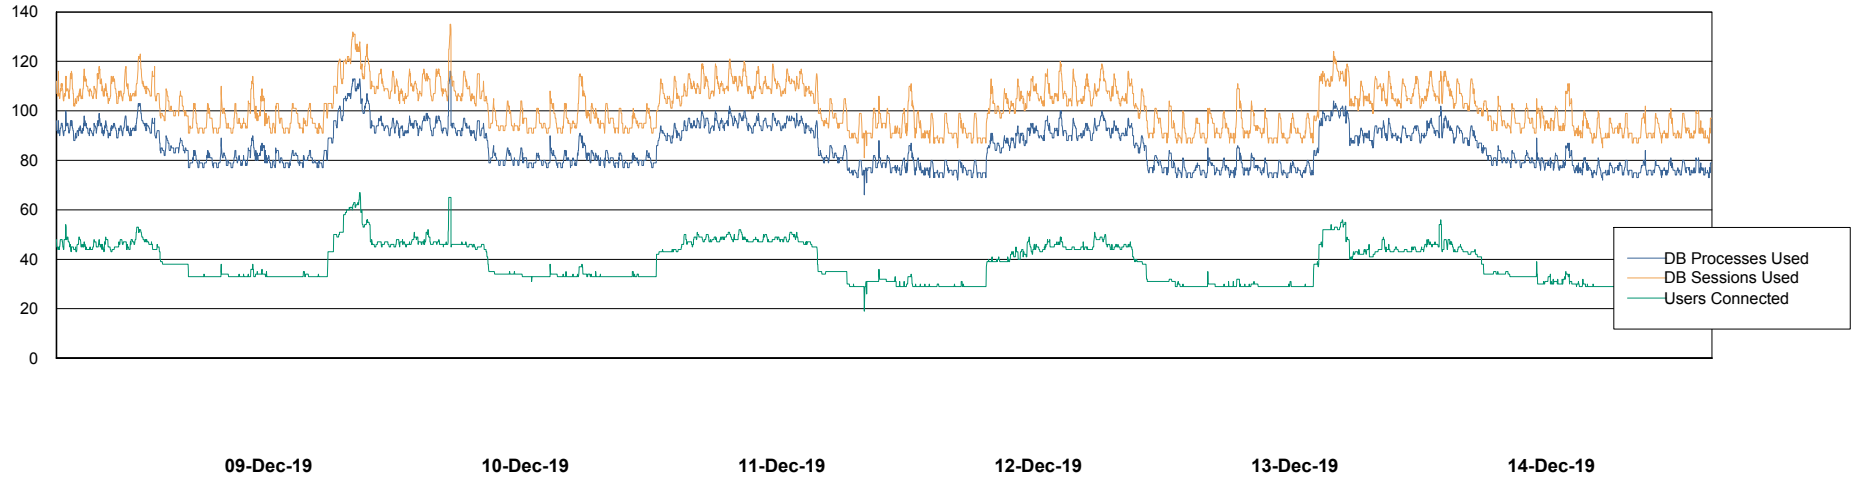

Database Performance ABSVEN06 Primary DB 2019

DB Processes Max 300
DB Sessions Max 472