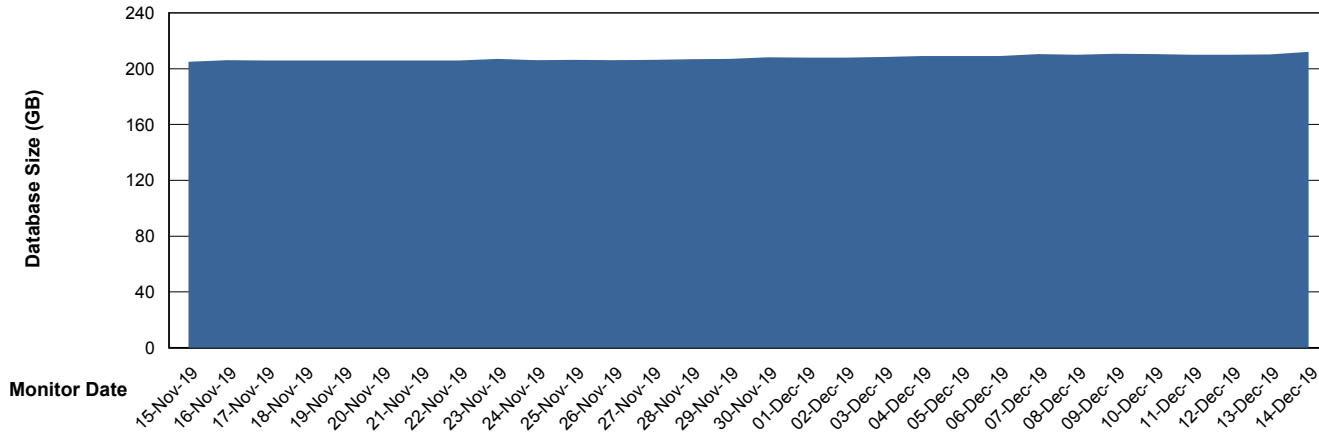

Database Performance ABSVEN07 Standby DB 2019

DB Processes Max 300
DB Sessions Max 472

Weekly SLA Customer Report

Customer VEN_Production
Database ID 35

Database Performance VENDB_BI

DB Processes Max 500
DB Sessions Max 772

Weekly SLA Customer Report

Customer VEN_Production
Database ID 35

DATABASE SIZE ABSVEN06 Primary DB 2019

Database growth over last month

DATABASE SIZE VENDB_BI

Database growth over last month

Weekly SLA Customer Report