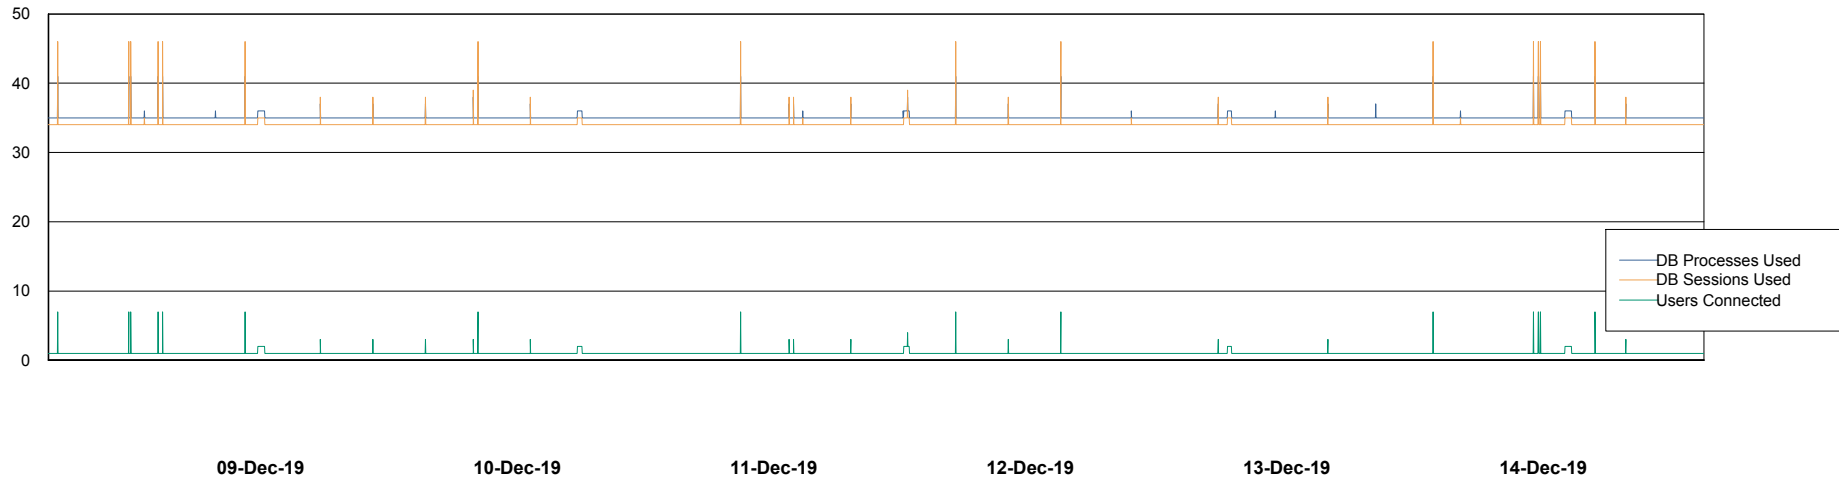

Database Performance ABSVEN07 Standby DB 2019

DB Processes Max 300
DB Sessions Max 472