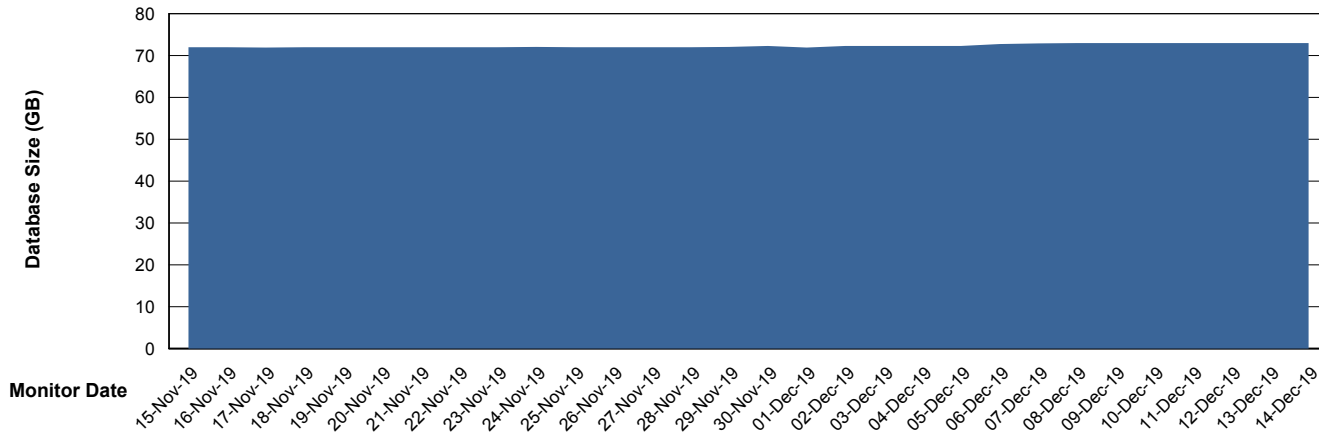

Weekly SLA Customer Report

Customer VEN_Production
Database ID 35

DATABASE SIZE ABSVEN06 Primary DB 2019

Database growth over last month

DATABASE SIZE VENDB_BI

Database growth over last month

Weekly SLA Customer Report