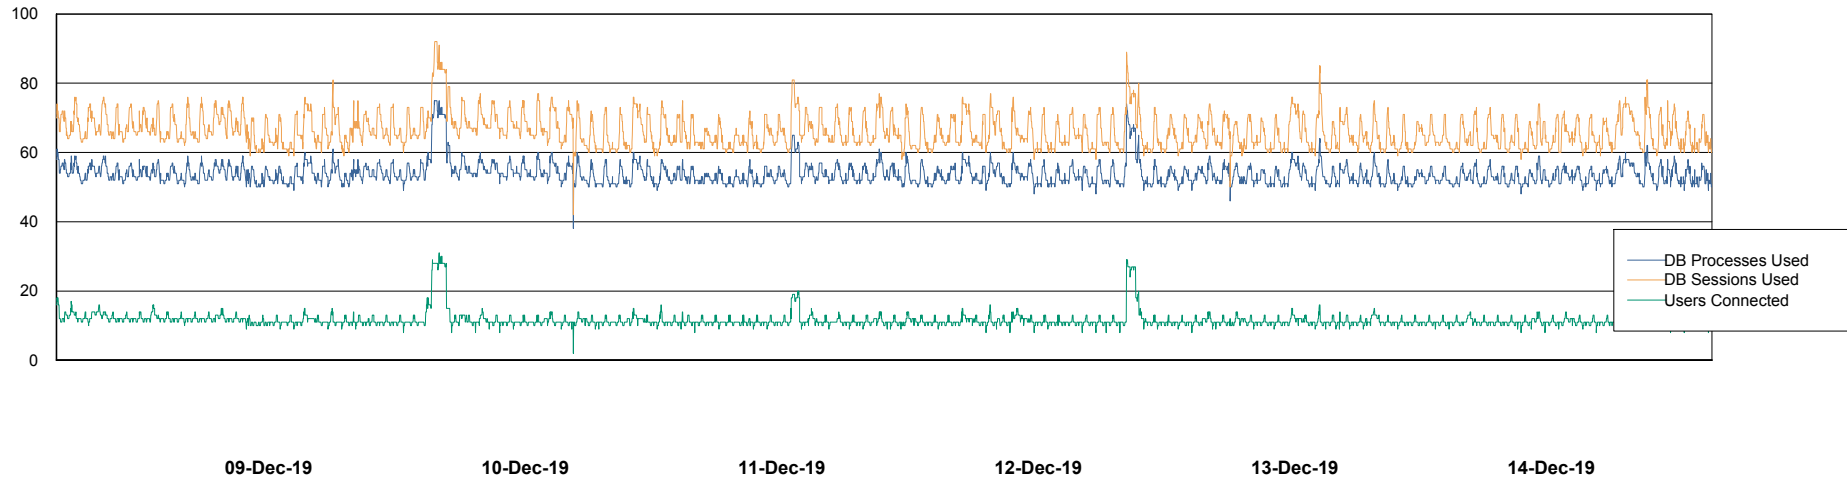

Database Performance ABSVEN07 Standby DB 2019

DB Processes Max 300
DB Sessions Max 472

Weekly SLA Customer Report

Customer VEN_Production
Database ID 35

Database Performance VENDB_BI

DB Processes Max 500
DB Sessions Max 772