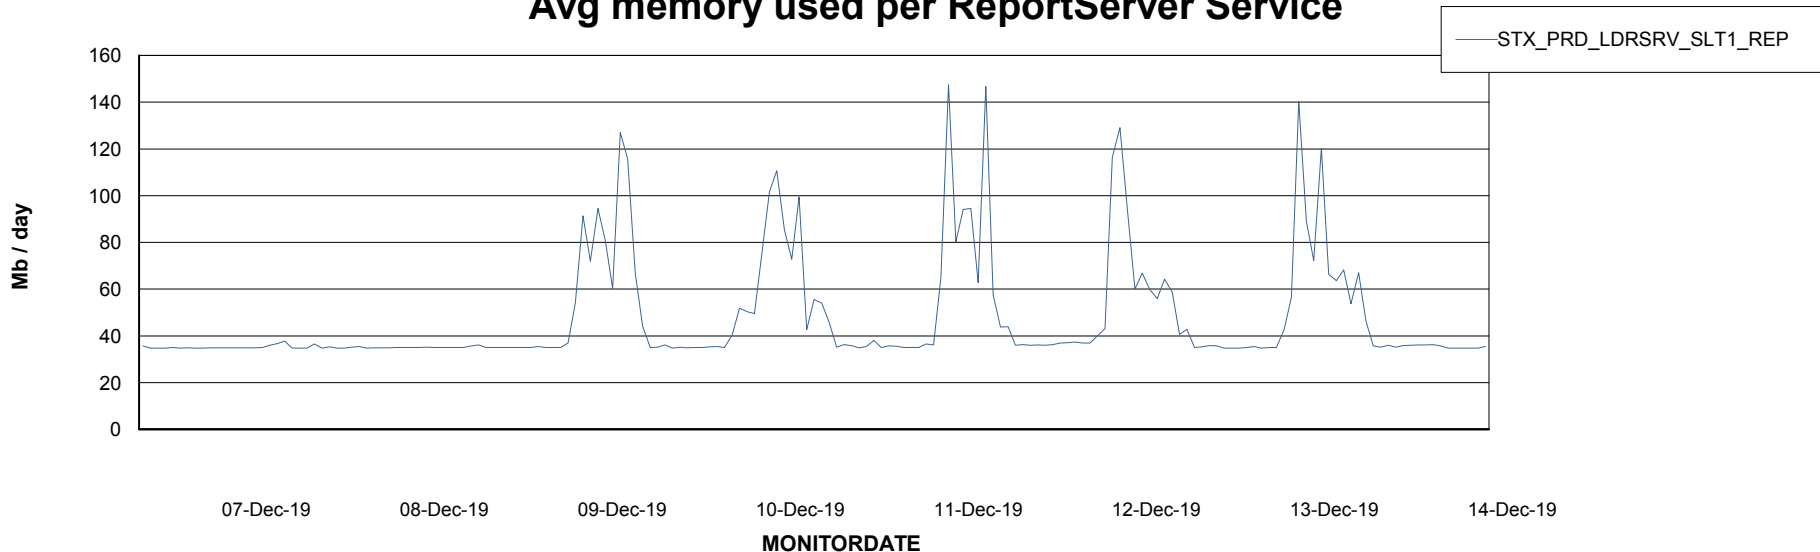

ABSSolute Application ReportServer Services

Avg memory used per ReportServer Service