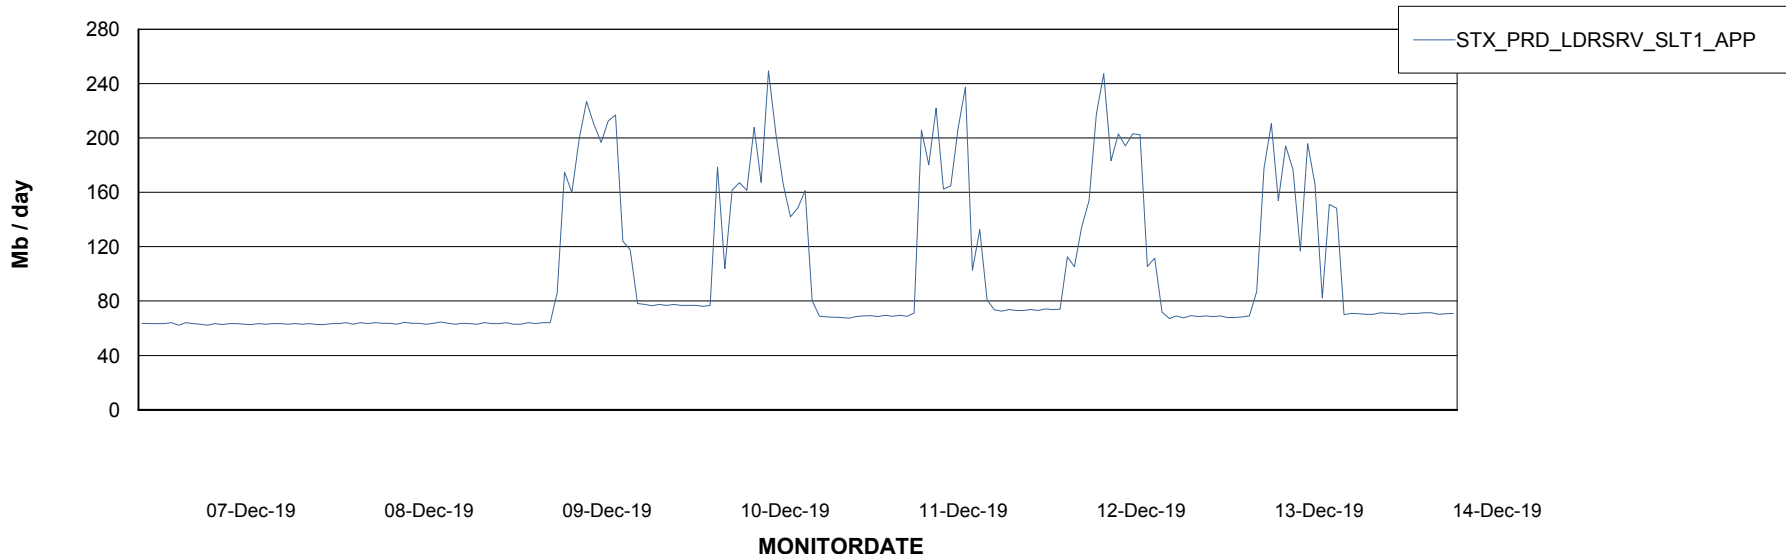

ABSSolute Application Server Services

Avg memory used per ABS Server Service