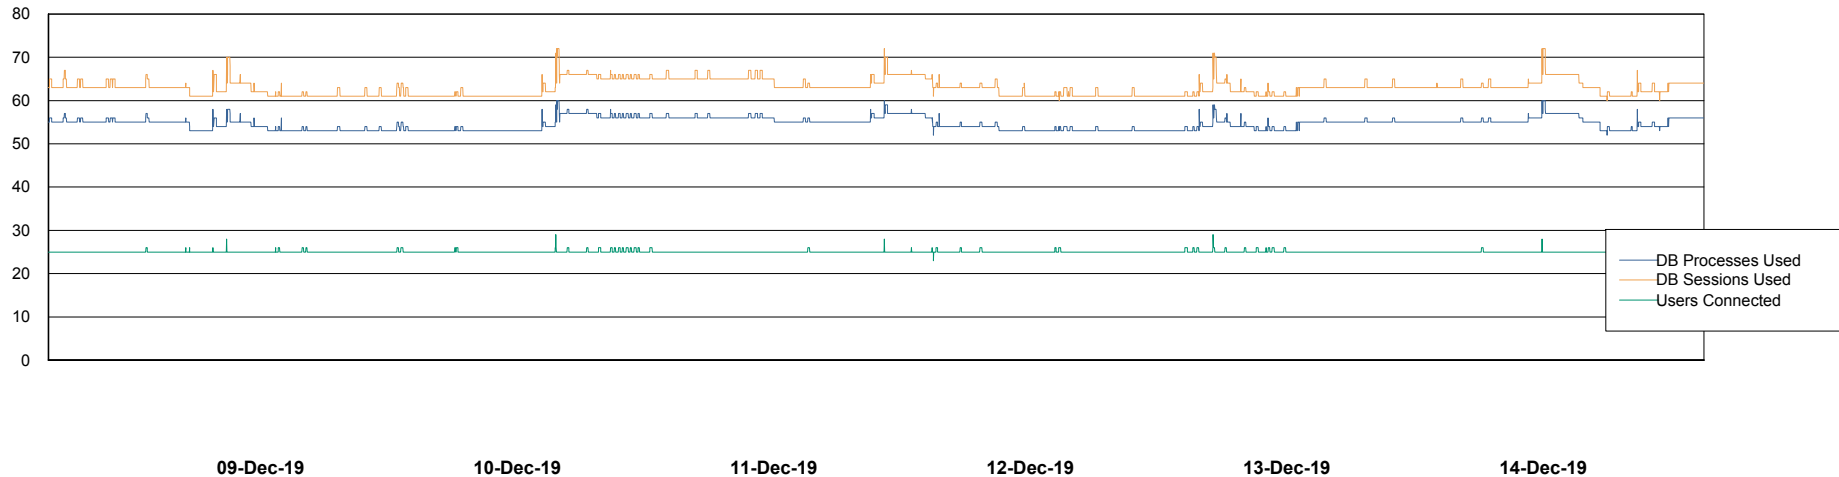

Weekly SLA Customer Report

Customer STX_Production
Database ID 71

Harddisk Usage STX_PRD_LDRSRV

| | Free disk space on c: (%) | Total disk space on c: (Gb) | Free disk space on d: (%) | Total disk space on d: (Gb) |
|-----------|---------------------------|-----------------------------|---------------------------|-----------------------------|
| 14-Dec-19 | 37 | 100 | 62 | 400 |
| 13-Dec-19 | 39 | 100 | 62 | 400 |
| 12-Dec-19 | 38 | 100 | 62 | 400 |
| 11-Dec-19 | 38 | 100 | 62 | 400 |
| 10-Dec-19 | 38 | 100 | 62 | 400 |
| 09-Dec-19 | 39 | 100 | 63 | 400 |
| 08-Dec-19 | 38 | 100 | 63 | 400 |

Weekly SLA Customer Report

Customer STX_Production
Database ID 71

Database Performance STXDB_Production

DB Processes Max 150
DB Sessions Max 248

Weekly SLA Customer Report

Customer STX_Production
 Database ID 71