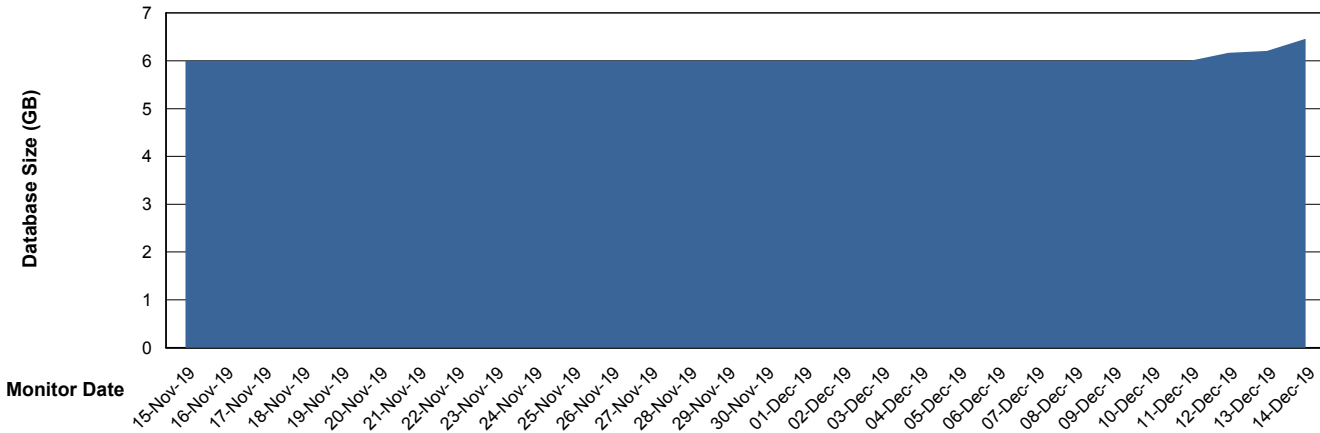

Weekly SLA Customer Report

Customer STX_Production
Database ID 71

Database Performance STXDB_Production

DB Processes Max 150
DB Sessions Max 248

Weekly SLA Customer Report

Customer STX_Production
 Database ID 71

DATABASE SIZE STXDB_Production

Database growth over last month

Database Tablespace STXDB_Production

| Date | Tablespace Name | Filesize (Gb) | Usedsize (Gb) | Percentage free |
|-----------|-----------------|---------------|---------------|-----------------|
| 14-Dec-19 | ABSDATA | 6 | 5 | 17 |
| | INDX | 1 | 0 | 100 |
| 13-Dec-19 | ABSDATA | 6 | 5 | 17 |
| | INDX | 1 | 0 | 100 |
| 12-Dec-19 | ABSDATA | 6 | 5 | 17 |
| | INDX | 1 | 0 | 100 |
| 11-Dec-19 | ABSDATA | 6 | 5 | 17 |
| | INDX | 1 | 0 | 100 |
| 10-Dec-19 | ABSDATA | 6 | 5 | 17 |
| | INDX | 1 | 0 | 100 |
| 09-Dec-19 | ABSDATA | 6 | 5 | 17 |
| | INDX | 1 | 0 | 100 |
| 08-Dec-19 | ABSDATA | 6 | 5 | 17 |
| | INDX | 1 | 0 | 100 |