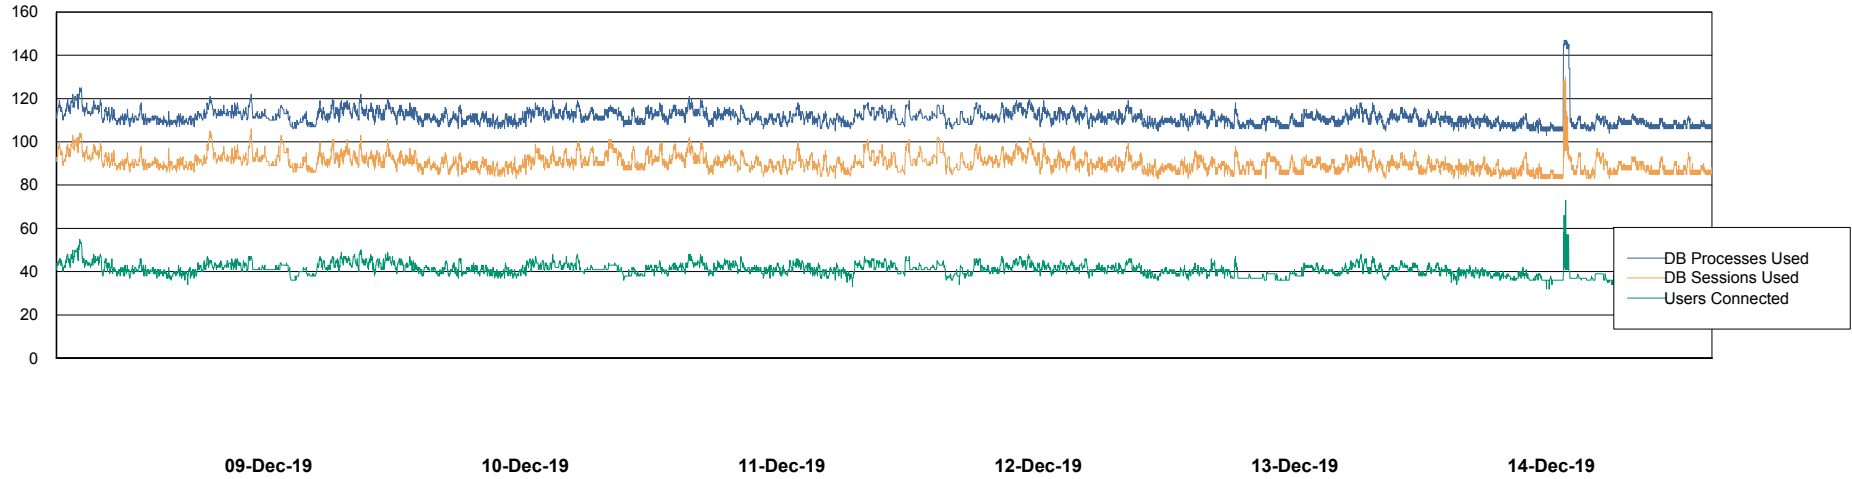

Database Performance STKDB_ABS1 Production Database

DB Processes Max 500
DB Sessions Max 776