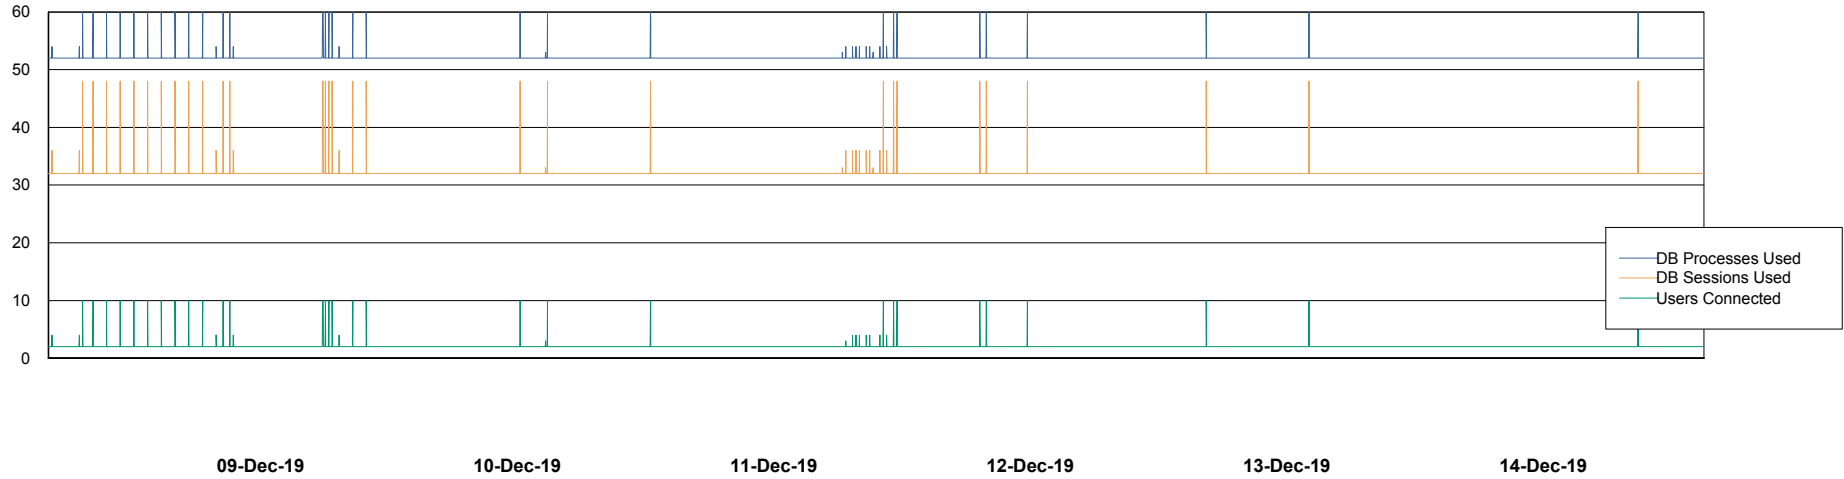

Database Performance STKDB_ABS1SB Standby Database

DB Processes Max 500
DB Sessions Max 774