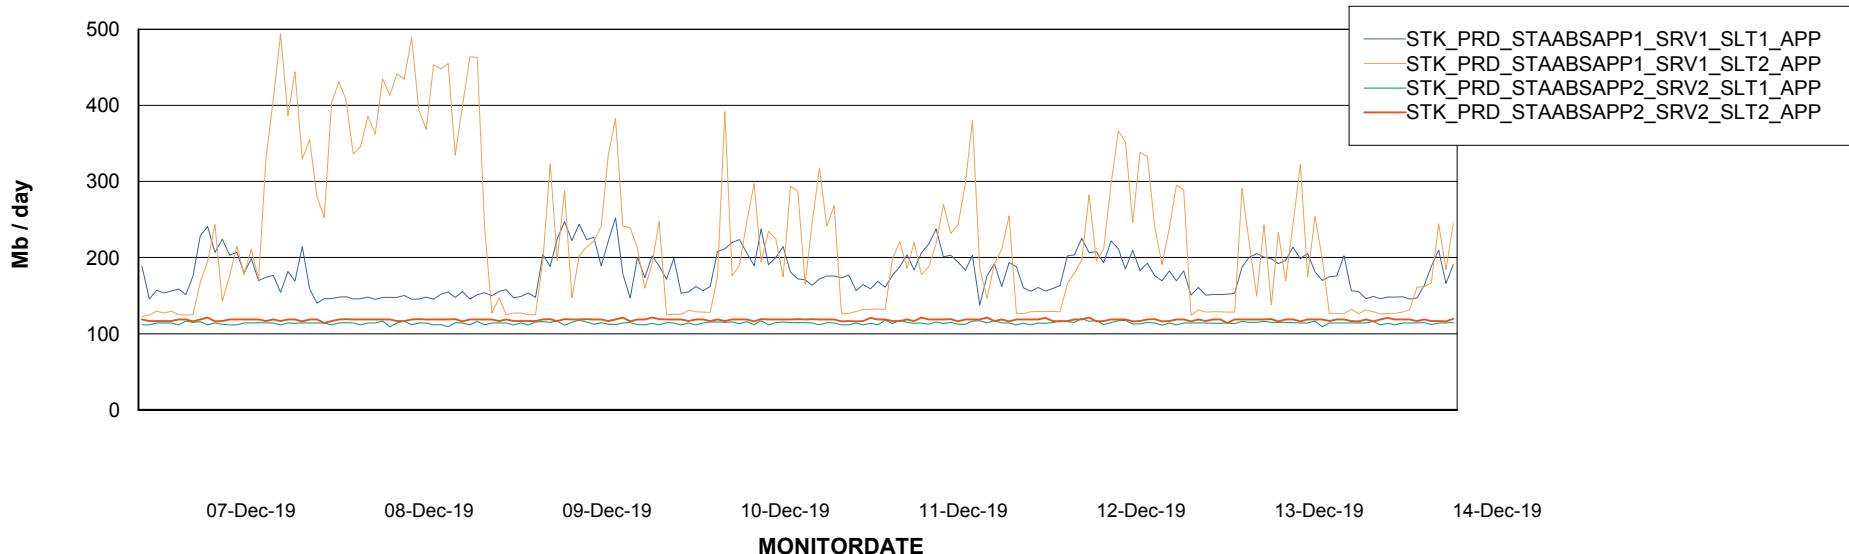

ABSSolute Application Server Services

Avg memory used per ABS Server Service