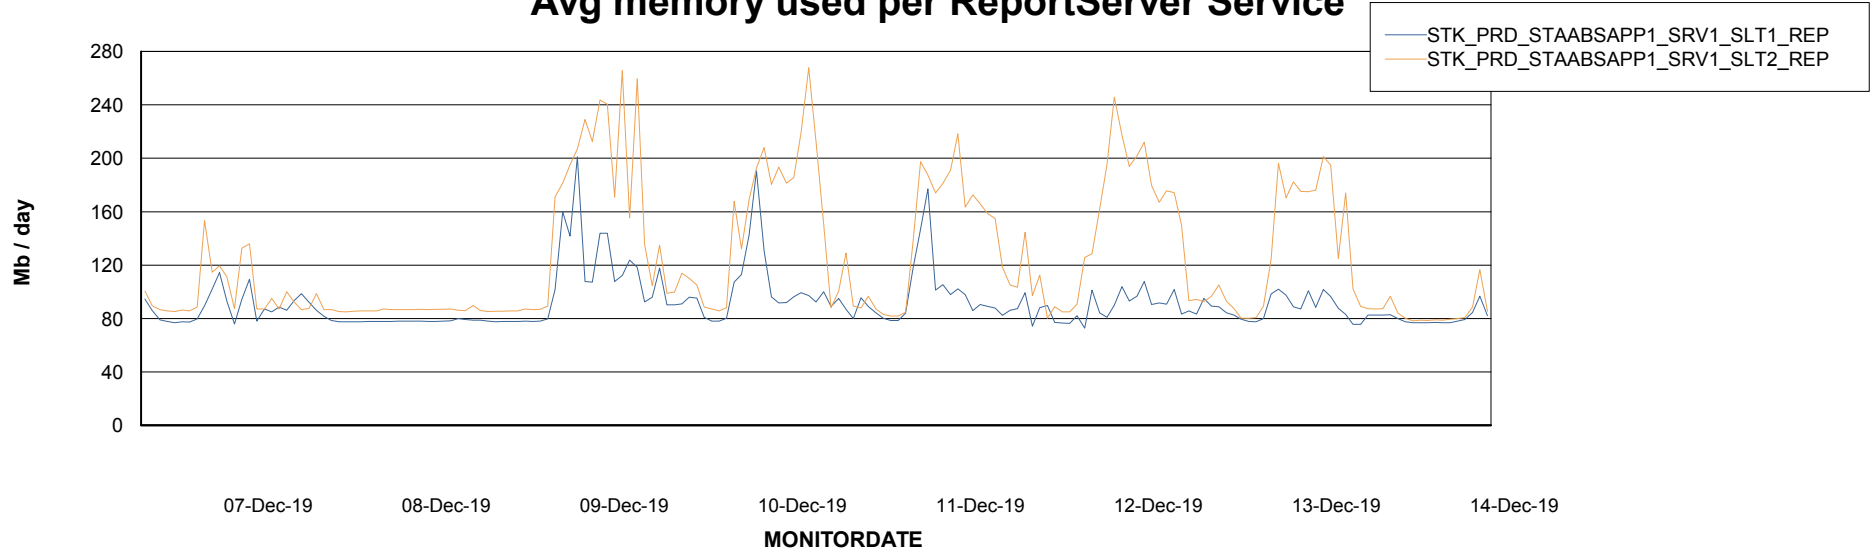

ABSSolute Application ReportServer Services

Avg memory used per ReportServer Service