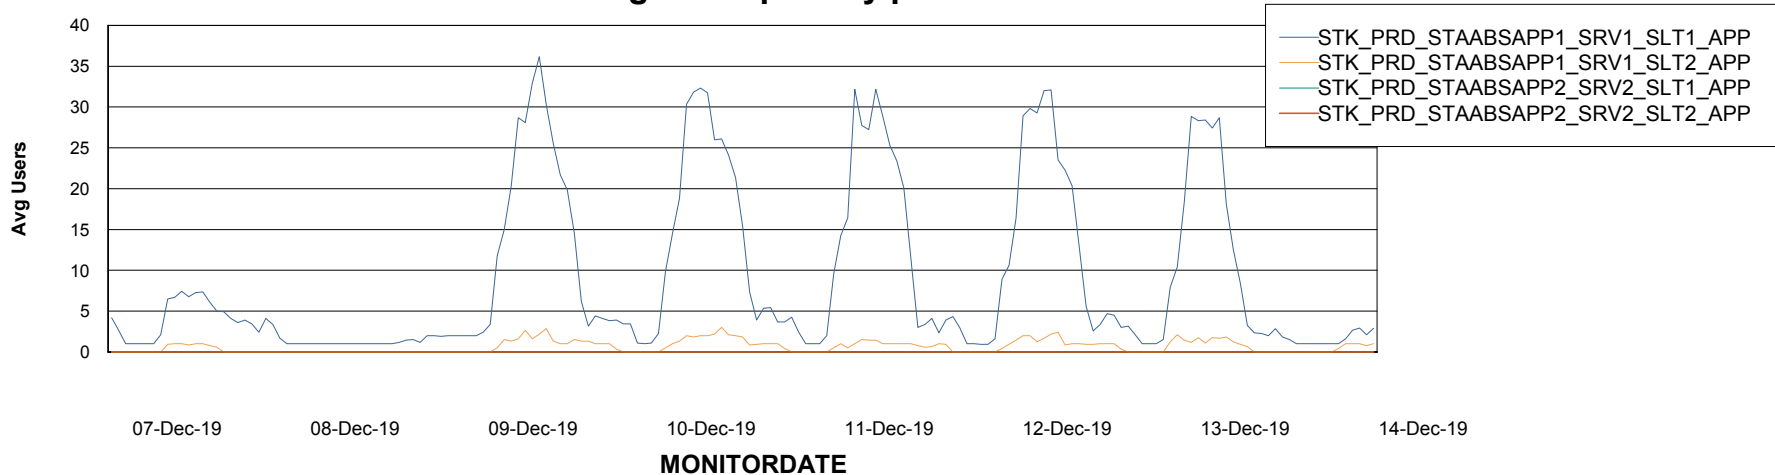

Avg users per day per ABS server