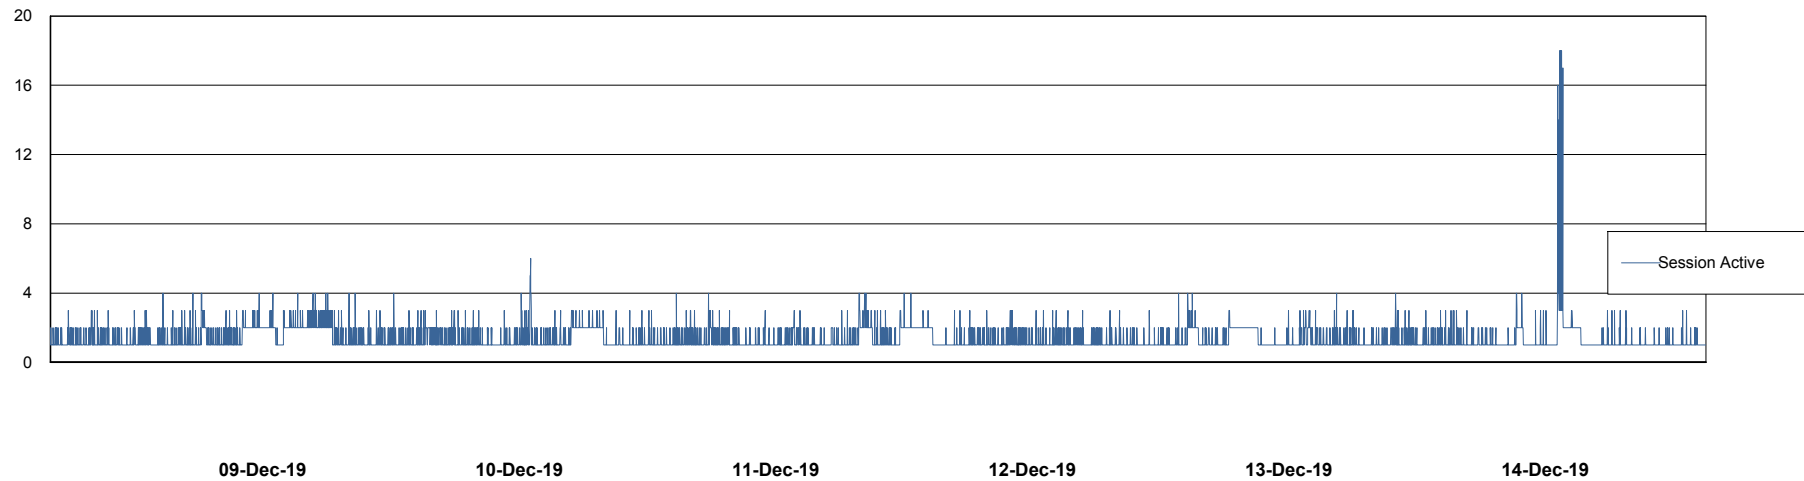

Database Performance STKDB_ABS1 Production Database

DB Processes Max 500
DB Sessions Max 776