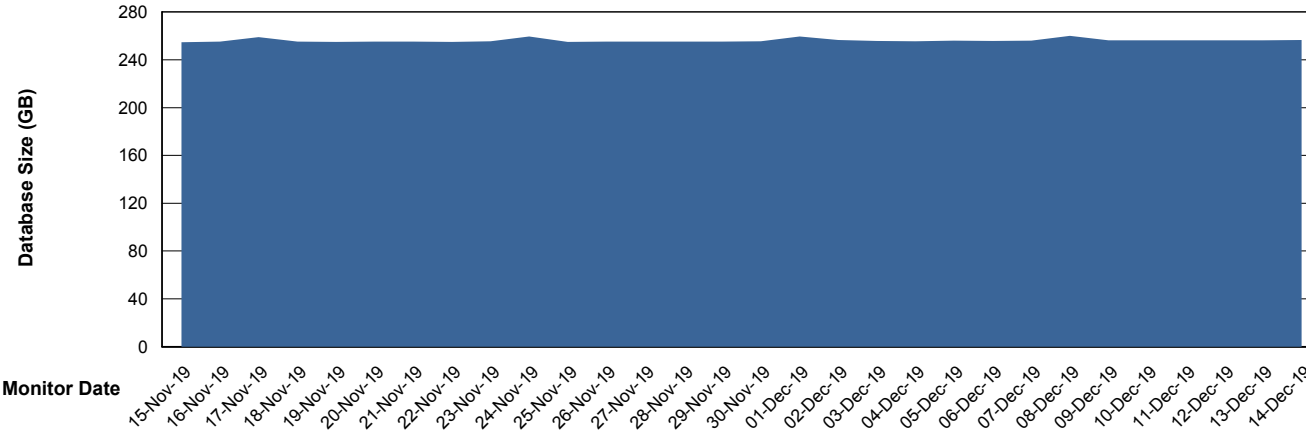

DATABASE SIZE STKDB_ABS1 Production Database

Database growth over last month

Database Tablespace STKDB_ABS1 Production Database

Date	Tablespace Name	Filesize (Gb)	Usedsize (Gb)	Percentage free
14-Dec-19	ABSDATA	177	107	40
	INDX	170	142	16
13-Dec-19	ABSDATA	177	107	40
	INDX	170	142	16
12-Dec-19	ABSDATA	177	107	40
	INDX	170	142	16
11-Dec-19	ABSDATA	177	107	40
	INDX	170	142	16
10-Dec-19	ABSDATA	177	107	40
	INDX	170	142	16
09-Dec-19	ABSDATA	177	107	40
	INDX	170	142	16
08-Dec-19	ABSDATA	177	107	40
	INDX	170	142	16