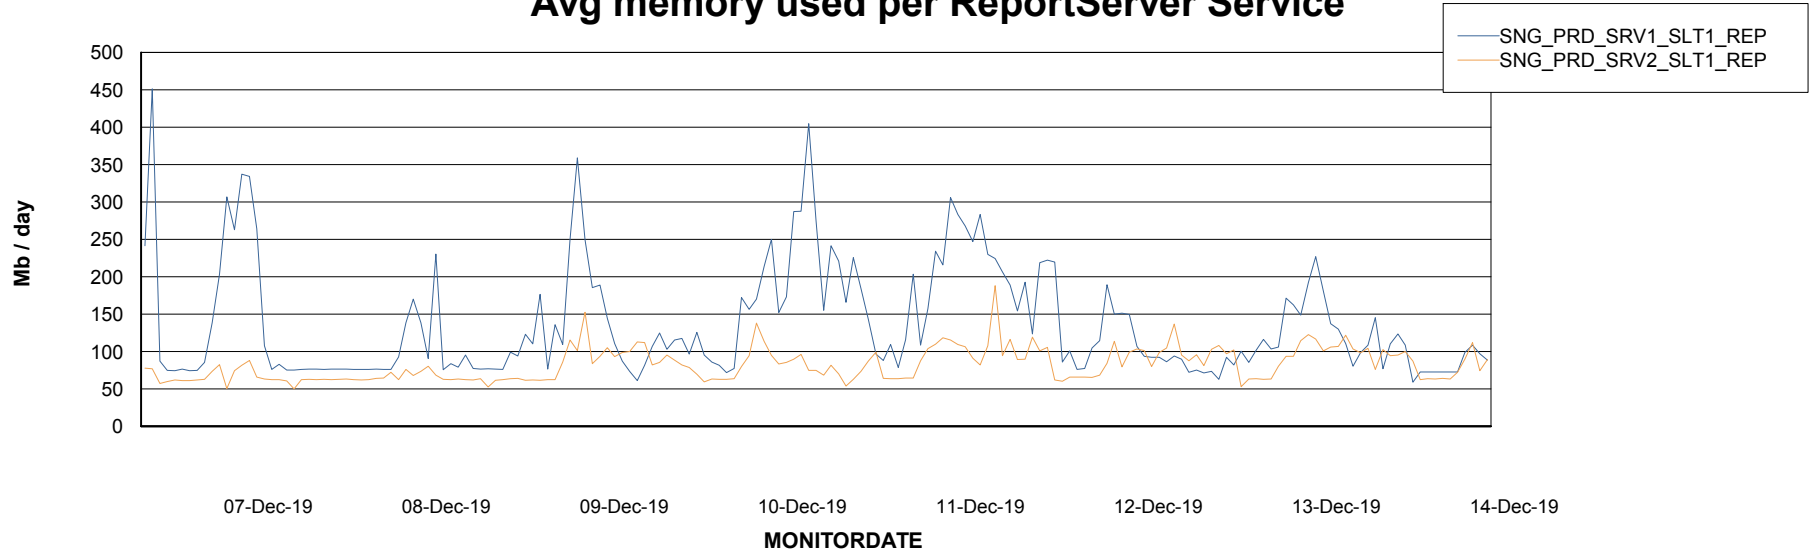

ABSSolute Application ReportServer Services

Avg memory used per ReportServer Service