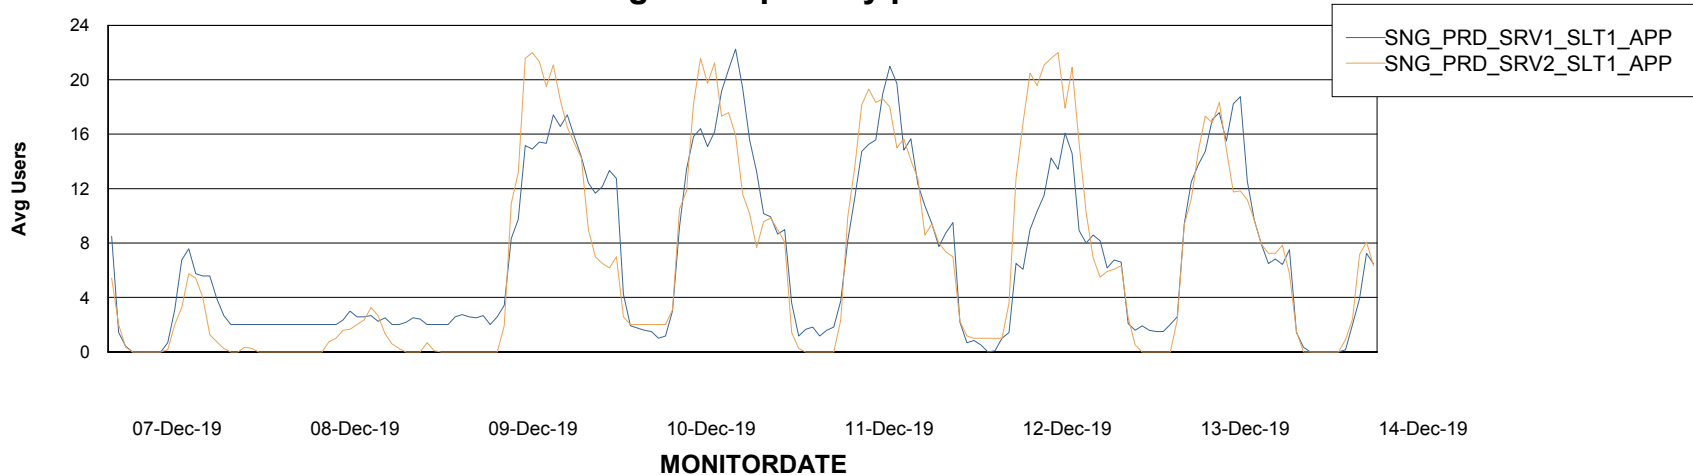

Avg users per day per ABS server