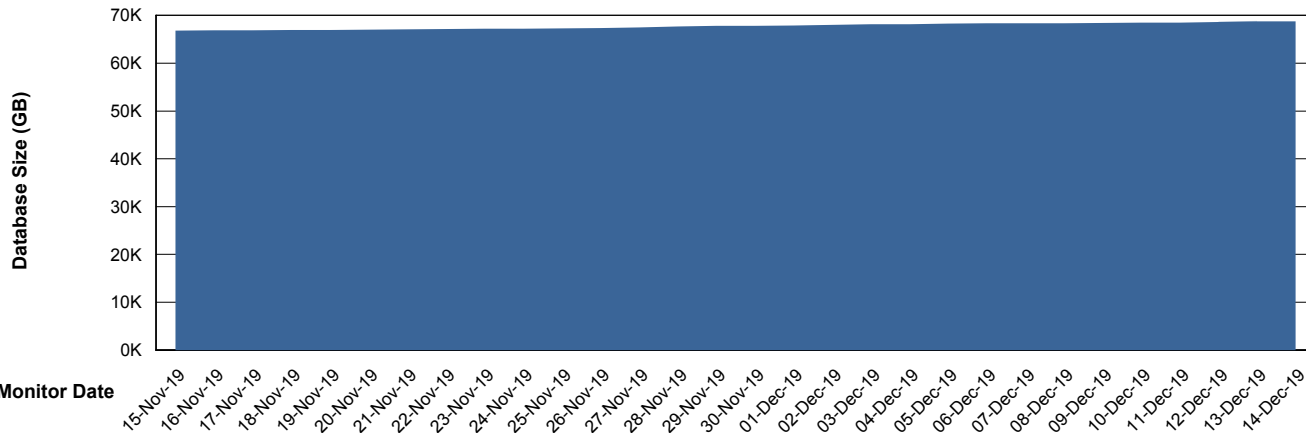

DATABASE SIZE RSSDB_Production

Database growth over last month