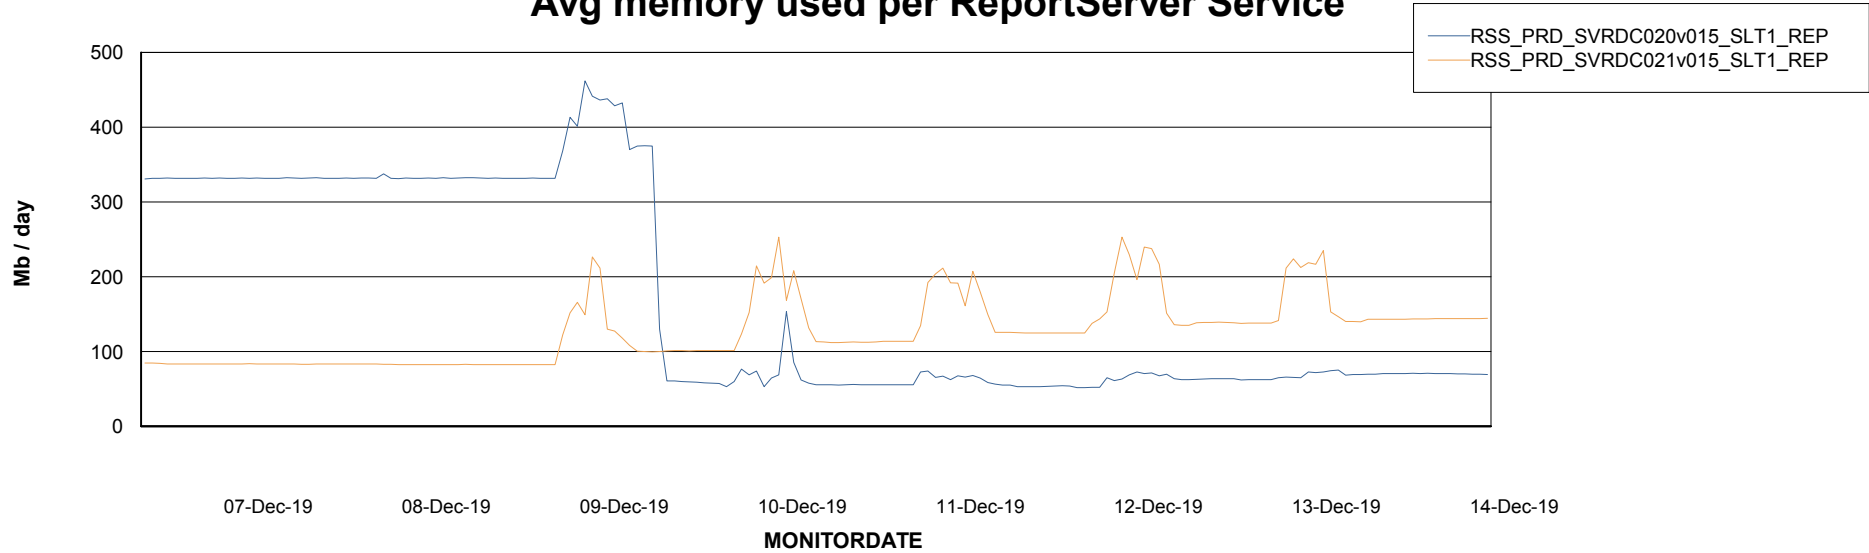

ABSSolute Application ReportServer Services

Avg memory used per ReportServer Service