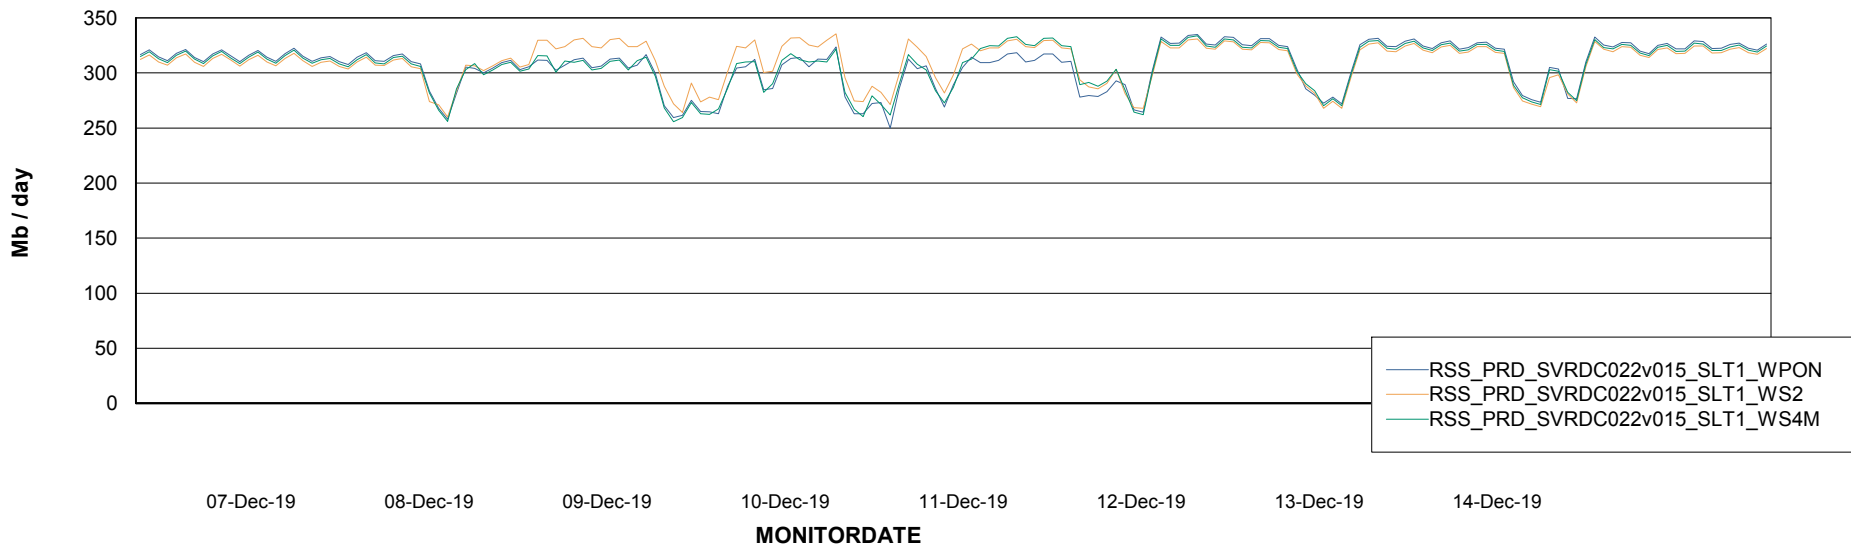

ABSSolute Application ReportServer Services

Avg memory used per ReportServer Service

Weekly SLA Customer Report

Customer RSS Production
Database ID 52

ABSSolute Web Component Services

Avg memory used per ABS Web component