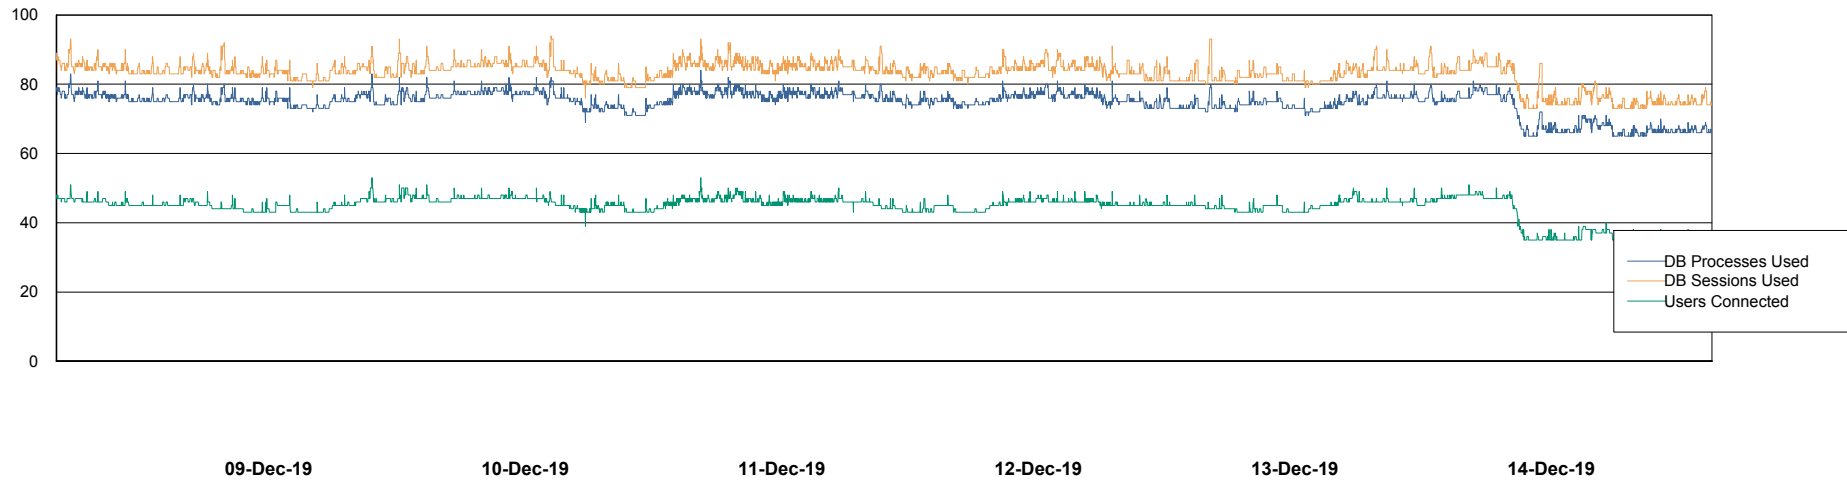

Database Performance RSSDB_Production