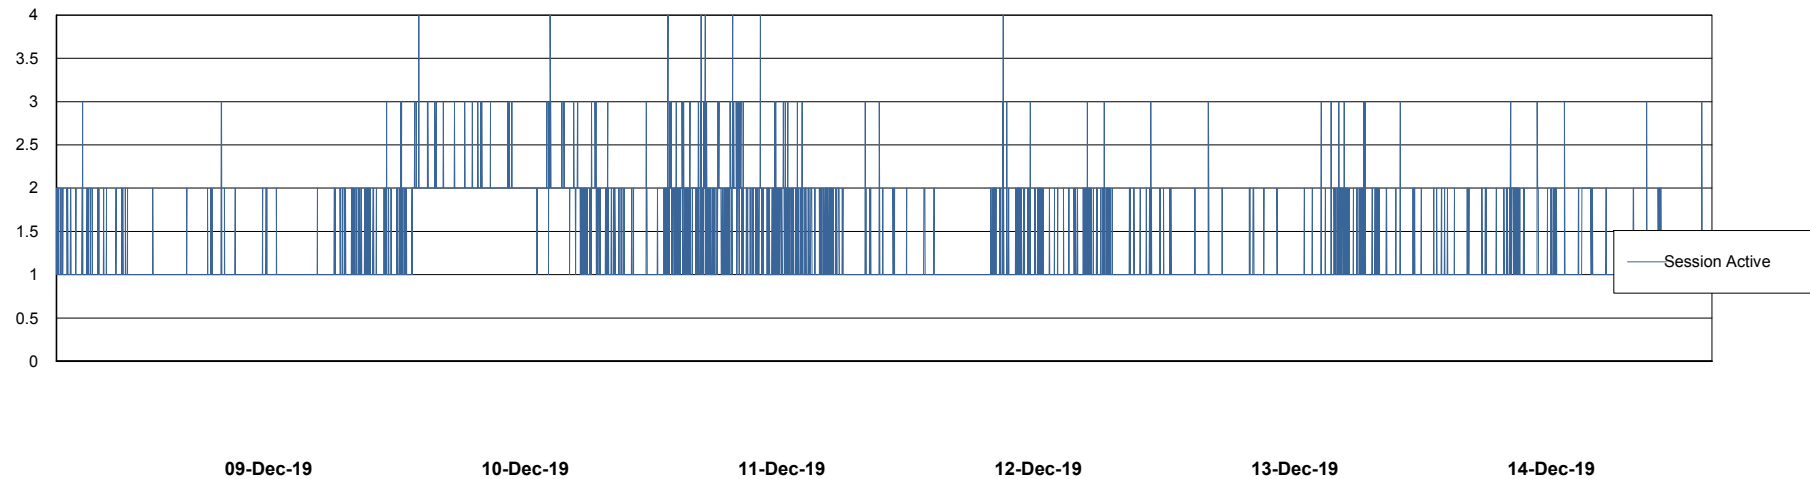

Database Performance RSSDB_Production