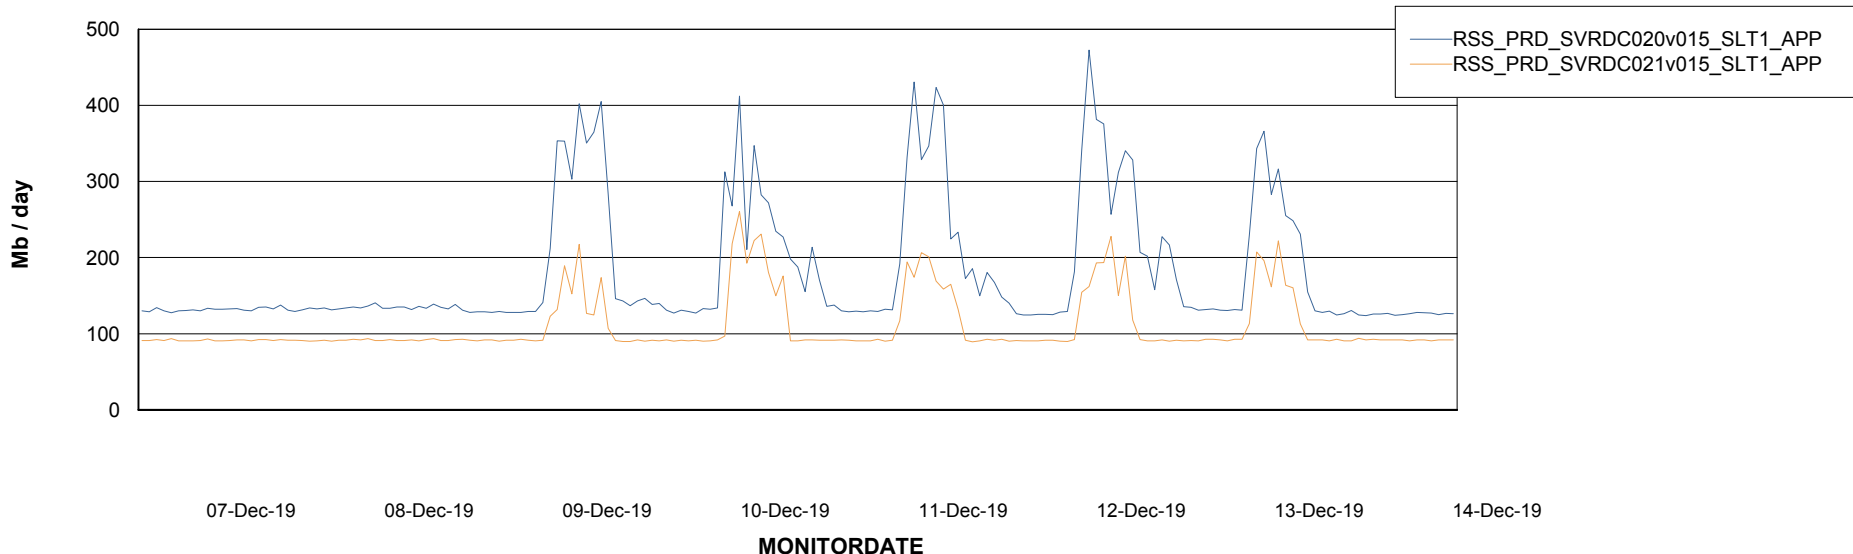

ABSSolute Application Server Services

Avg memory used per ABS Server Service