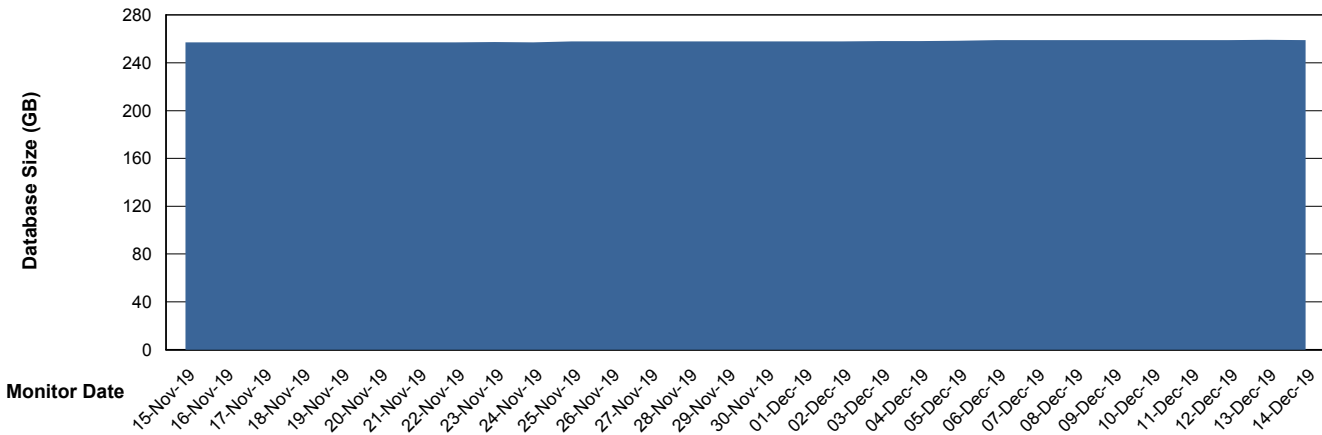

DATABASE SIZE PCODB_Production

Database growth over last month

Database Tablespace PCODB_Production

Date	Tablespace Name	Filesize (Gb)	Usedsize (Gb)	Percentage free
14-Dec-19	ABSDATA	150	93	38
	INDX	200	134	33
13-Dec-19	ABSDATA	150	93	38
	INDX	200	134	33
12-Dec-19	ABSDATA	150	93	38
	INDX	200	134	33
11-Dec-19	ABSDATA	150	93	38
	INDX	200	134	33
10-Dec-19	ABSDATA	150	93	38
	INDX	200	133	34
09-Dec-19	ABSDATA	150	93	38
	INDX	200	133	34
08-Dec-19	ABSDATA	150	93	38
	INDX	200	133	34