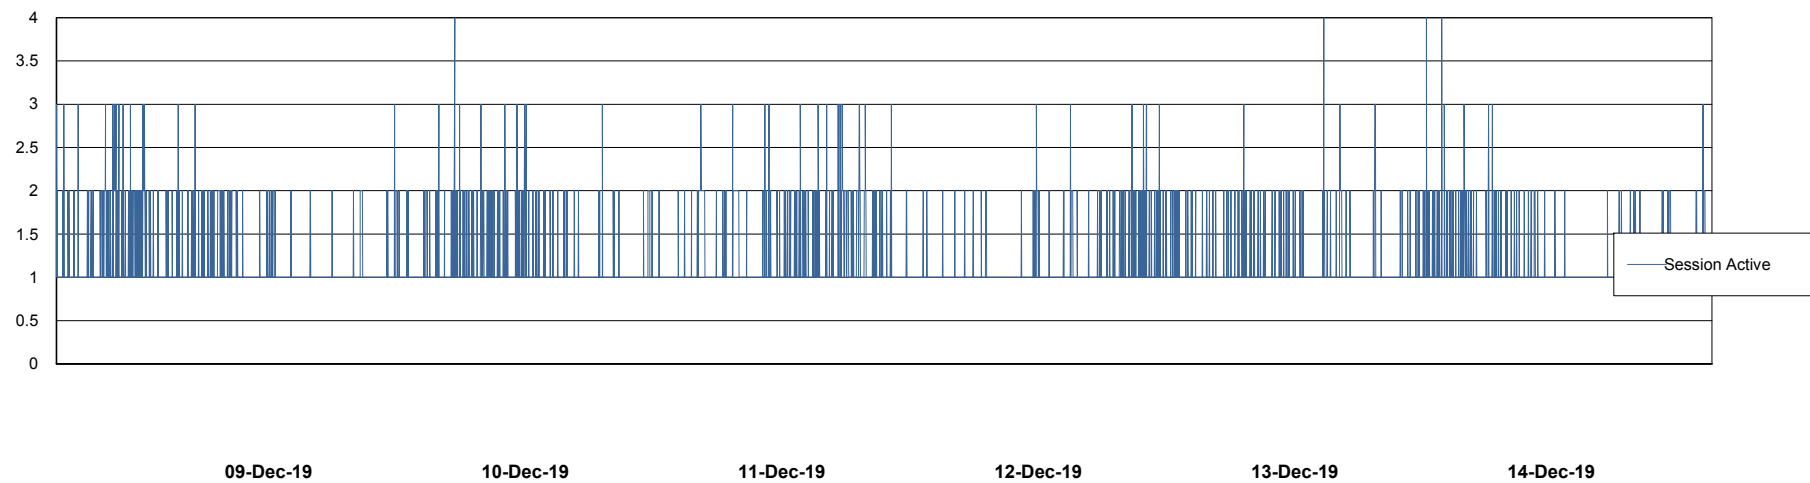

Database Performance PCODB_Production

DB Processes Max 350
DB Sessions Max 560