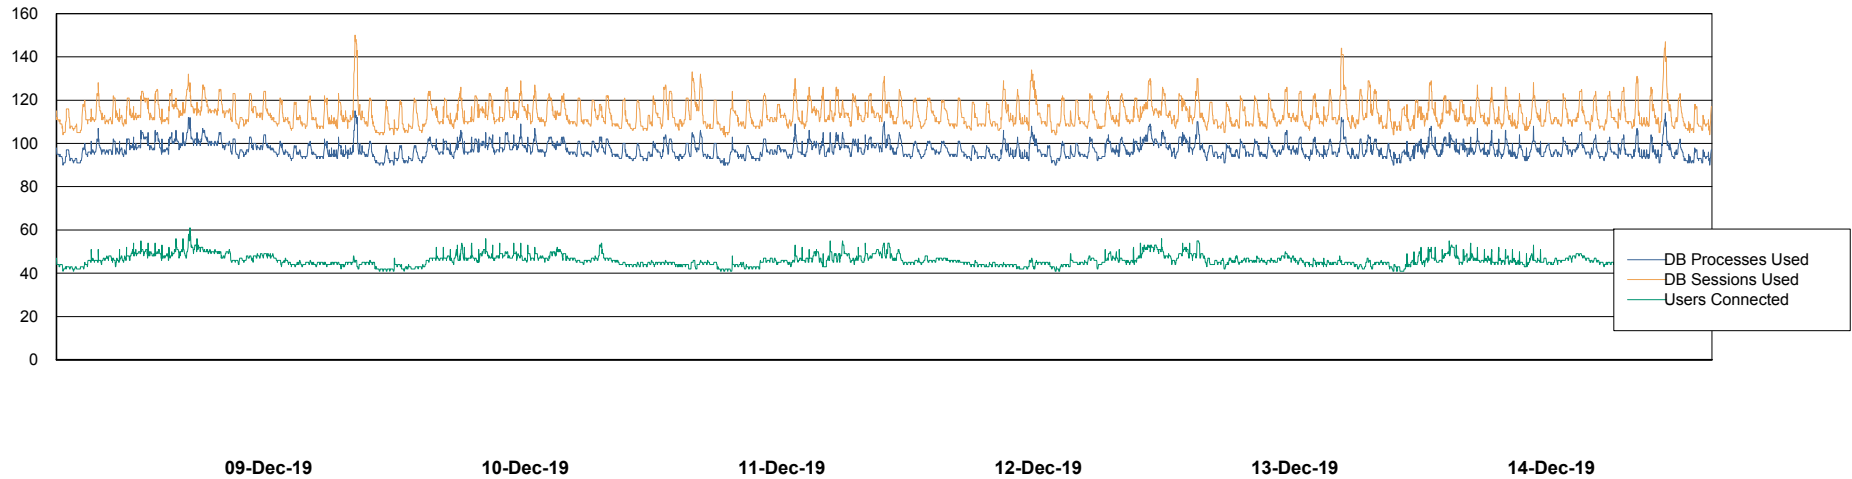

Database Performance PCODB_Production

DB Processes Max 350
DB Sessions Max 560