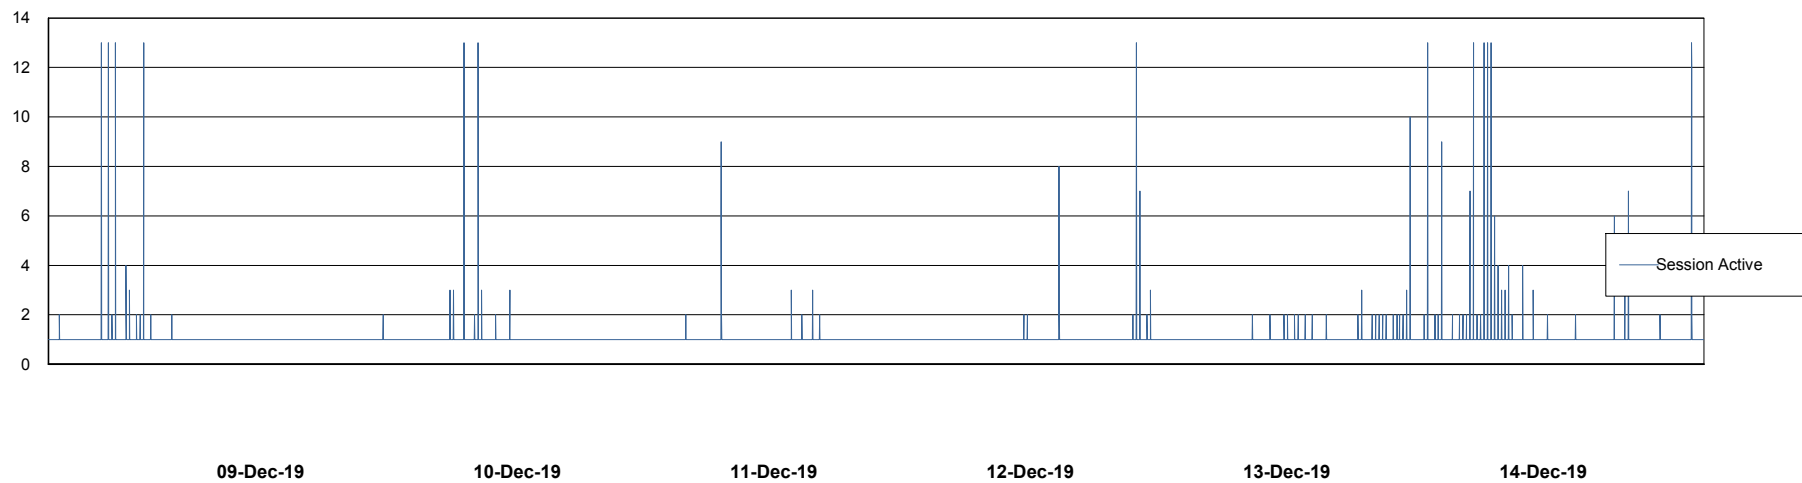

Database Performance PCODB_Standby

DB Processes Max 350
DB Sessions Max 552