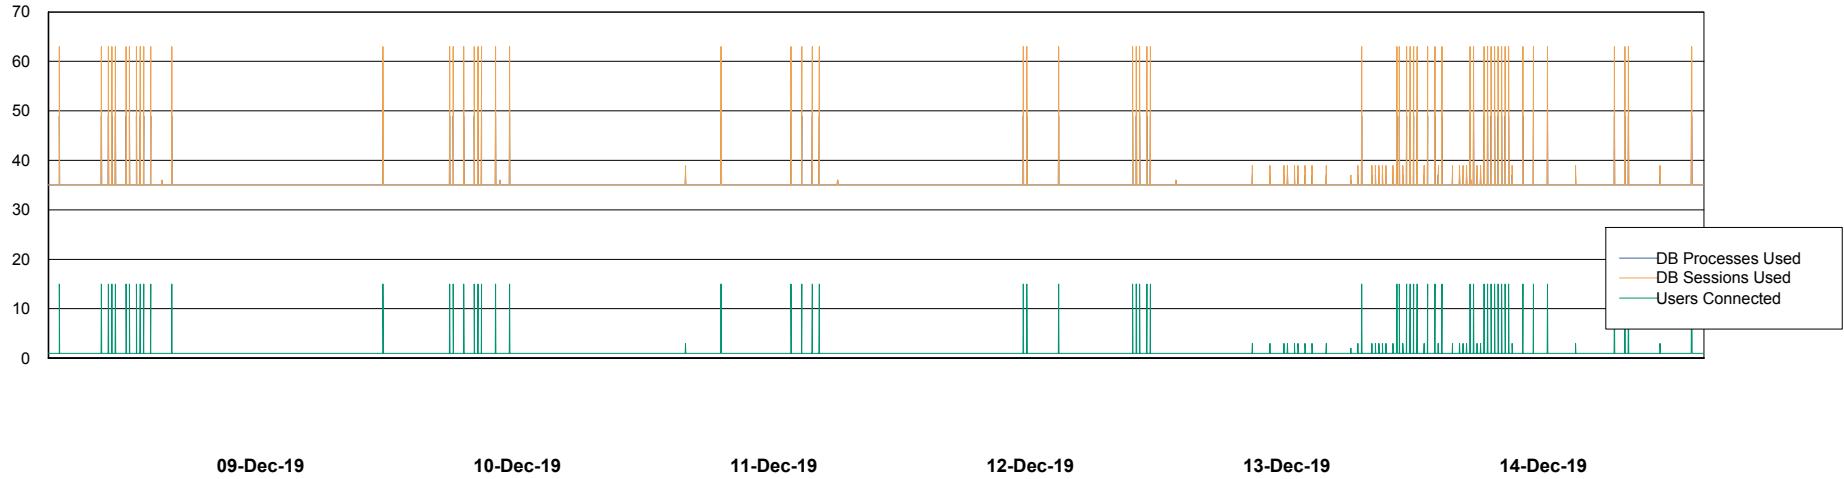

Database Performance PCODB_Standby

DB Processes Max 350
DB Sessions Max 552