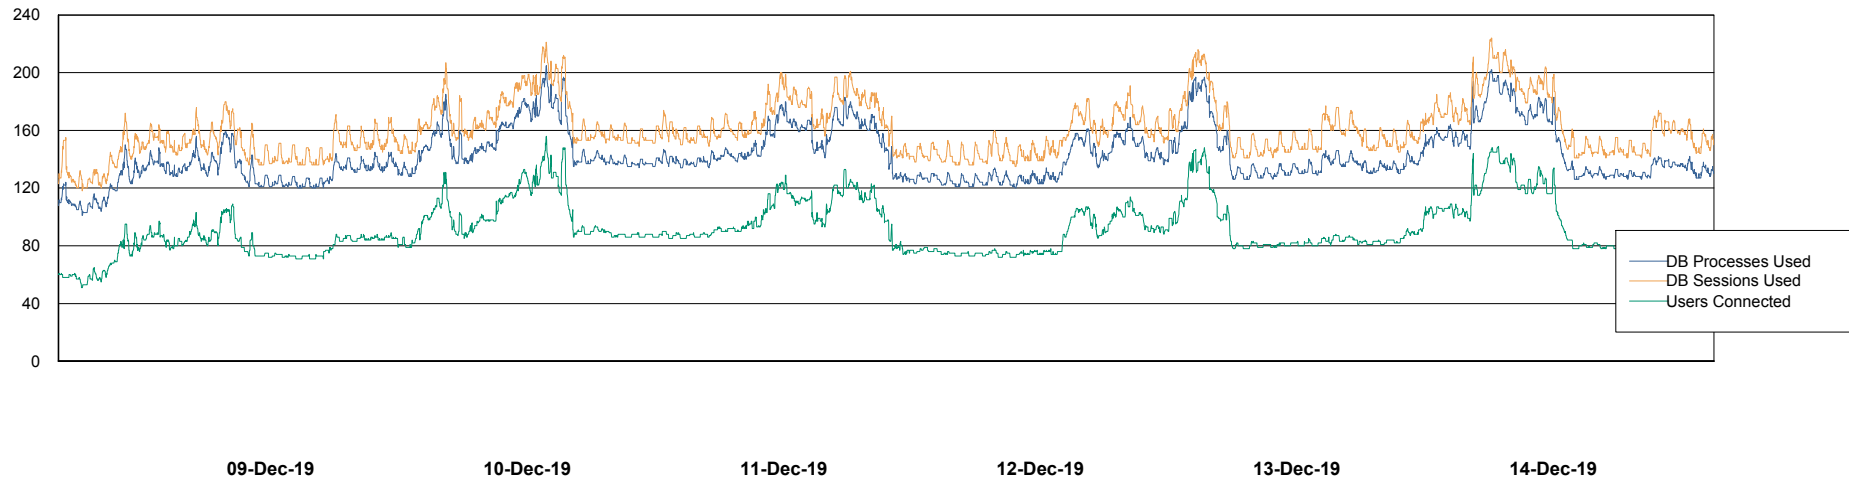

Weekly SLA Customer Report

Customer NIX_Production
Database ID 51

Database Performance NIXDB_BI

Weekly SLA Customer Report

Customer NIX_Production
Database ID 51

Database Performance NIXDB_Production

Weekly SLA Customer Report