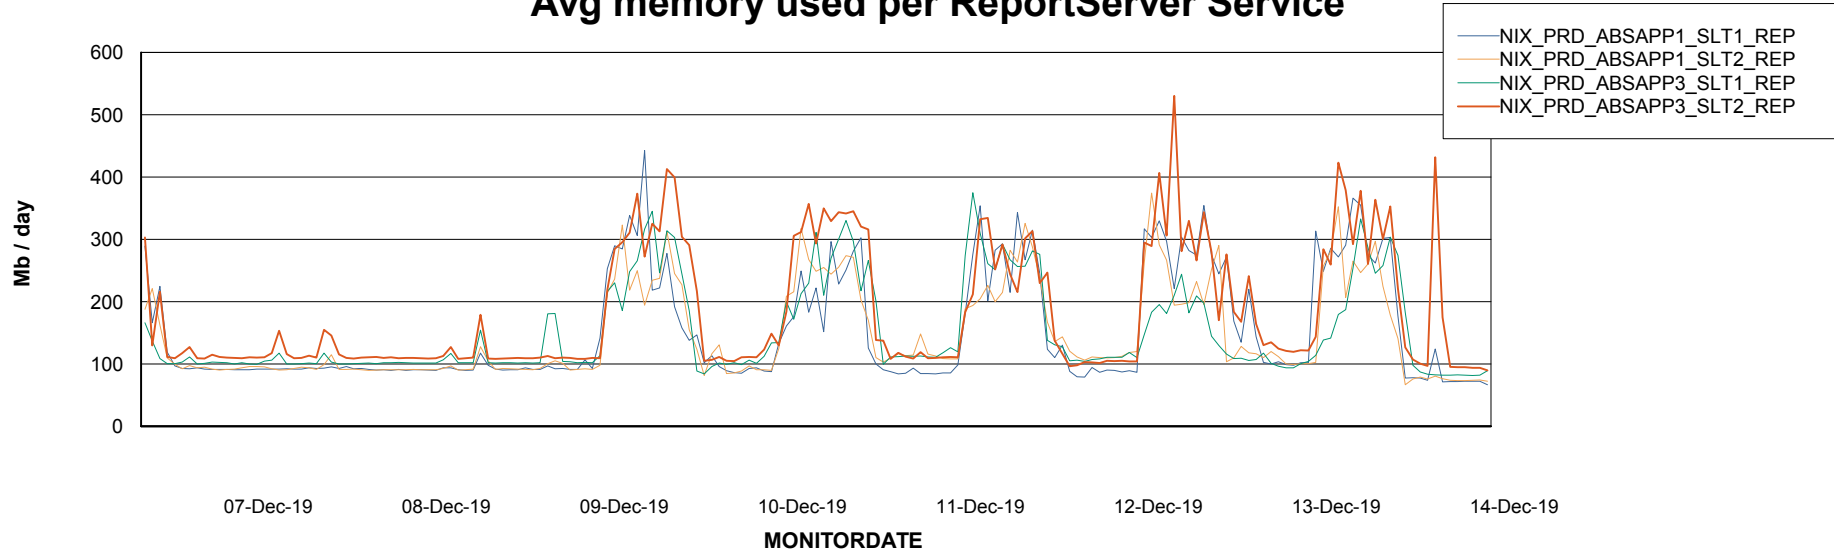

Avg users per day per ABS server

Weekly SLA Customer Report

Customer NIX_Production
Database ID 51

ABSSolute Application ReportServer Services

Avg memory used per ReportServer Service

Weekly SLA Customer Report