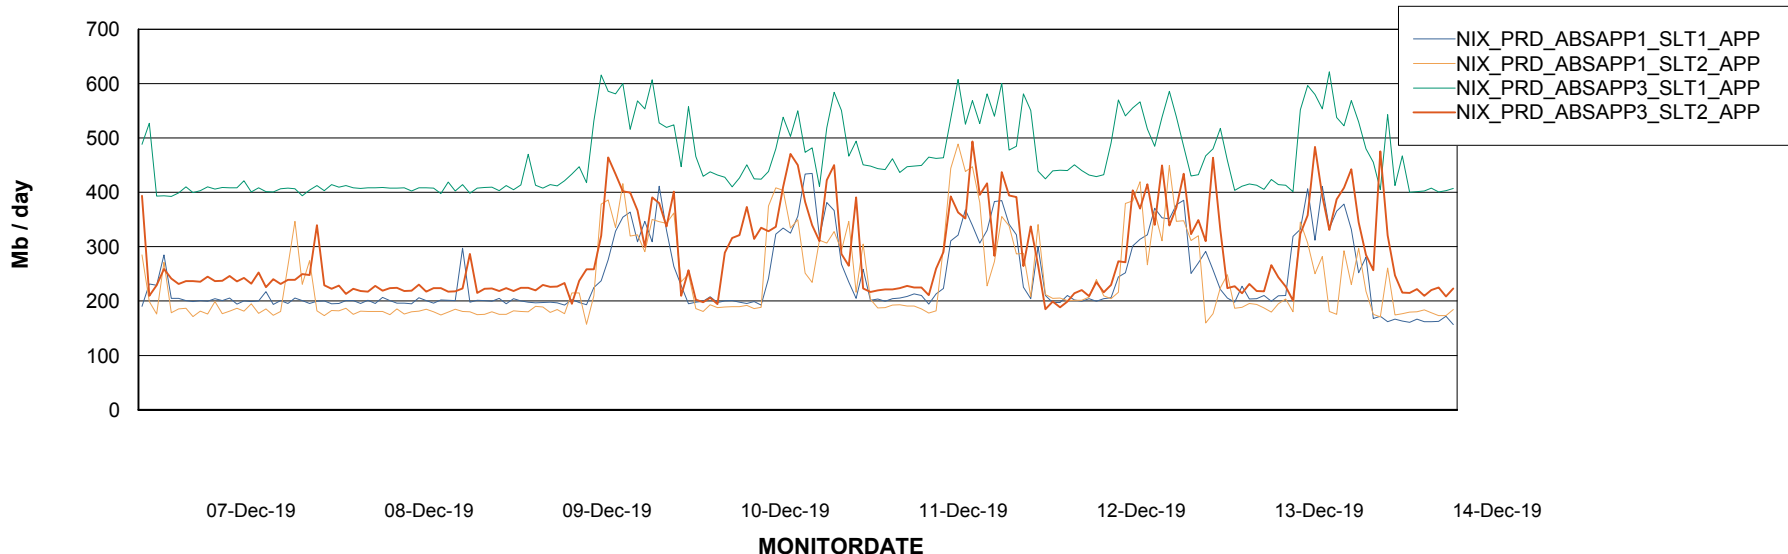

Standby Database Health NIX_Production

Recovery lag for last 7 days

Weekly SLA Customer Report

Customer NIX_Production
Database ID 51

ABSSolute Application Server Services

Avg memory used per ABS Server Service