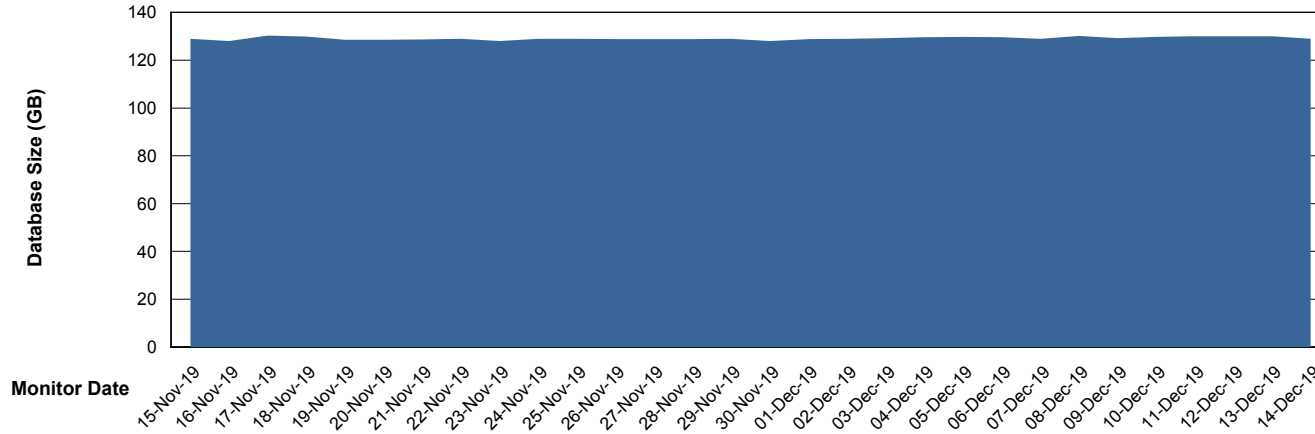

Customer NIX_Production
Database ID 51

Database Performance NIXDB_Standby

Weekly SLA Customer Report

Customer NIX_Production
Database ID 51

DATABASE SIZE NIXDB_BI

Database growth over last month

DATABASE SIZE NIXDB_Production

Database growth over last month

Weekly SLA Customer Report

Customer NIX_Production
 Database ID 51

Database Tablespace NIXDB_BI

Date	Tablespace Name	Filesize (Gb)	Usedsize (Gb)	Percentage free
14-Dec-19	ABSDATA	76	63	17
	INDX	80	64	20
13-Dec-19	ABSDATA	76	63	17
	INDX	80	64	20
12-Dec-19	ABSDATA	76	63	17
	INDX	80	64	20
11-Dec-19	ABSDATA	76	63	17
	INDX	80	64	20
10-Dec-19	ABSDATA	76	63	17
	INDX	80	64	20
09-Dec-19	ABSDATA	76	63	17
	INDX	80	64	20
08-Dec-19	ABSDATA	76	62	18
	INDX	80	64	20