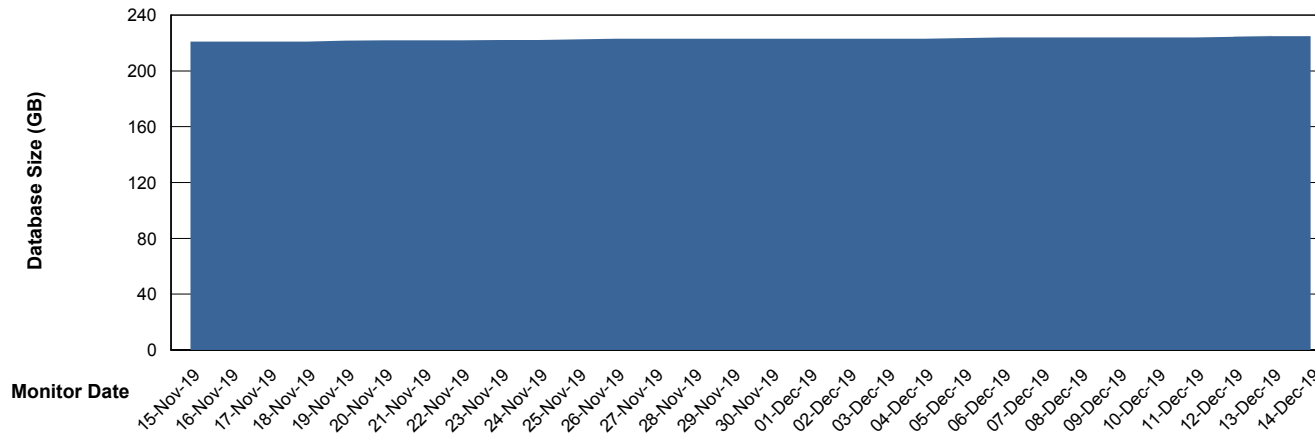

DATABASE SIZE NIXDB_Production

Database growth over last month