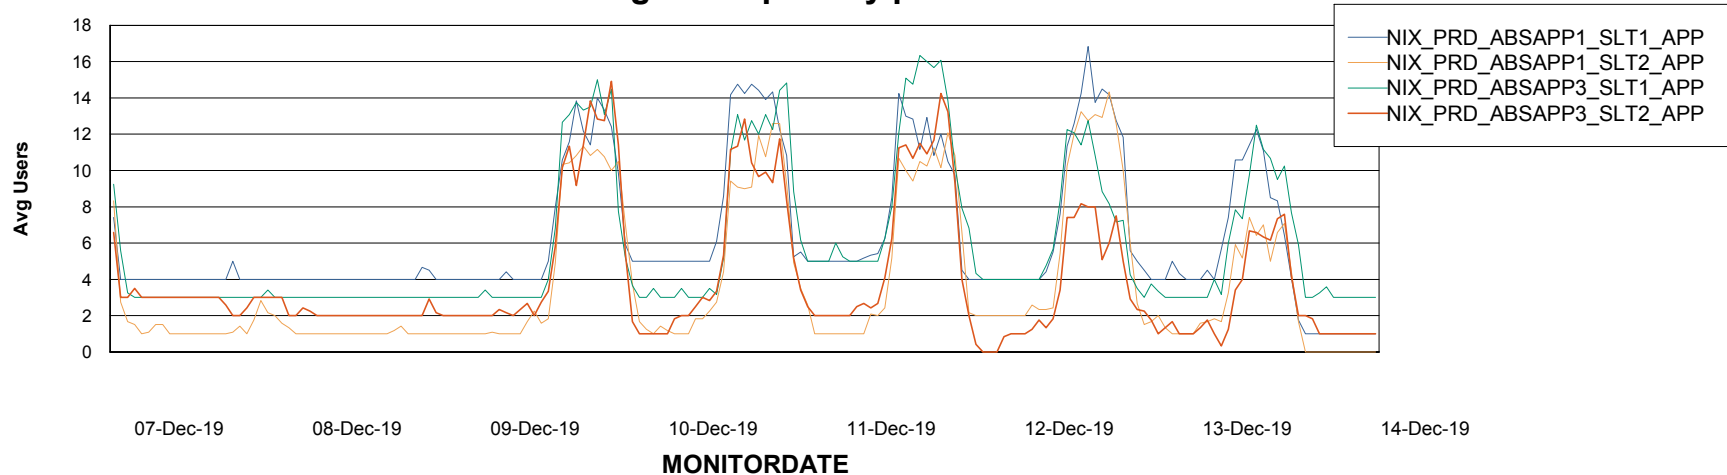

Avg users per day per ABS server