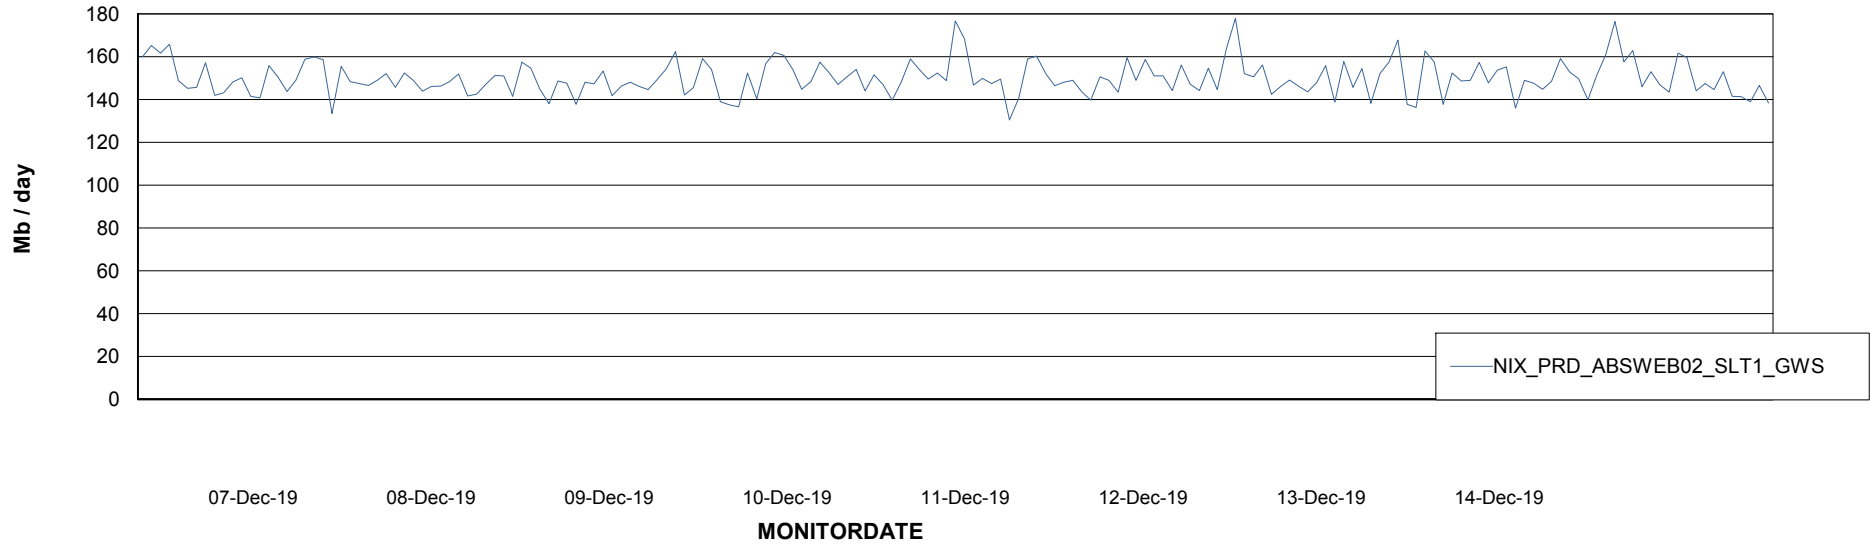

ABSSolute Web Component Services

Avg memory used per ABS Web component