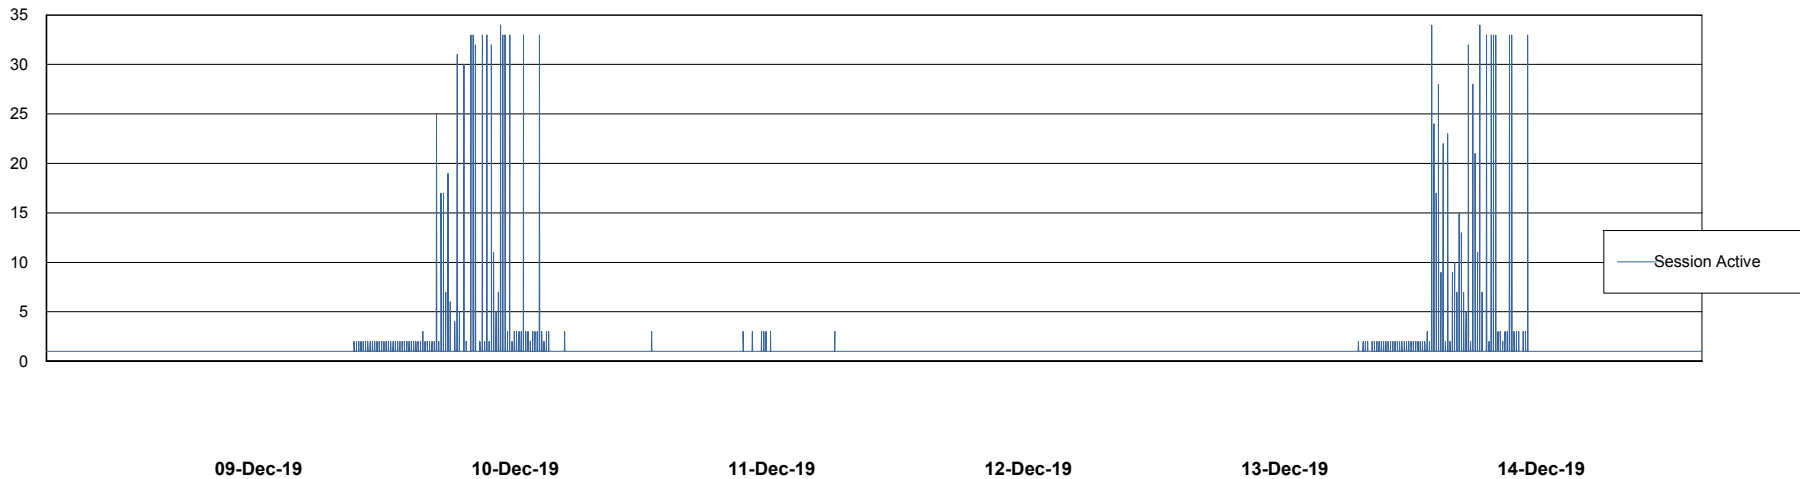

Weekly SLA Customer Report

Customer NIX_Production
Database ID 51

Database Performance NIXDB_BI

Weekly SLA Customer Report

Customer NIX_Production
Database ID 51

Database Performance NIXDB_Production

Weekly SLA Customer Report

Customer NIX_Production
Database ID 51

Database Performance NIXDB_Standby

Weekly SLA Customer Report

Customer NIX_Production
Database ID 51

DATABASE SIZE NIXDB_BI

Database growth over last month

DATABASE SIZE NIXDB_Production