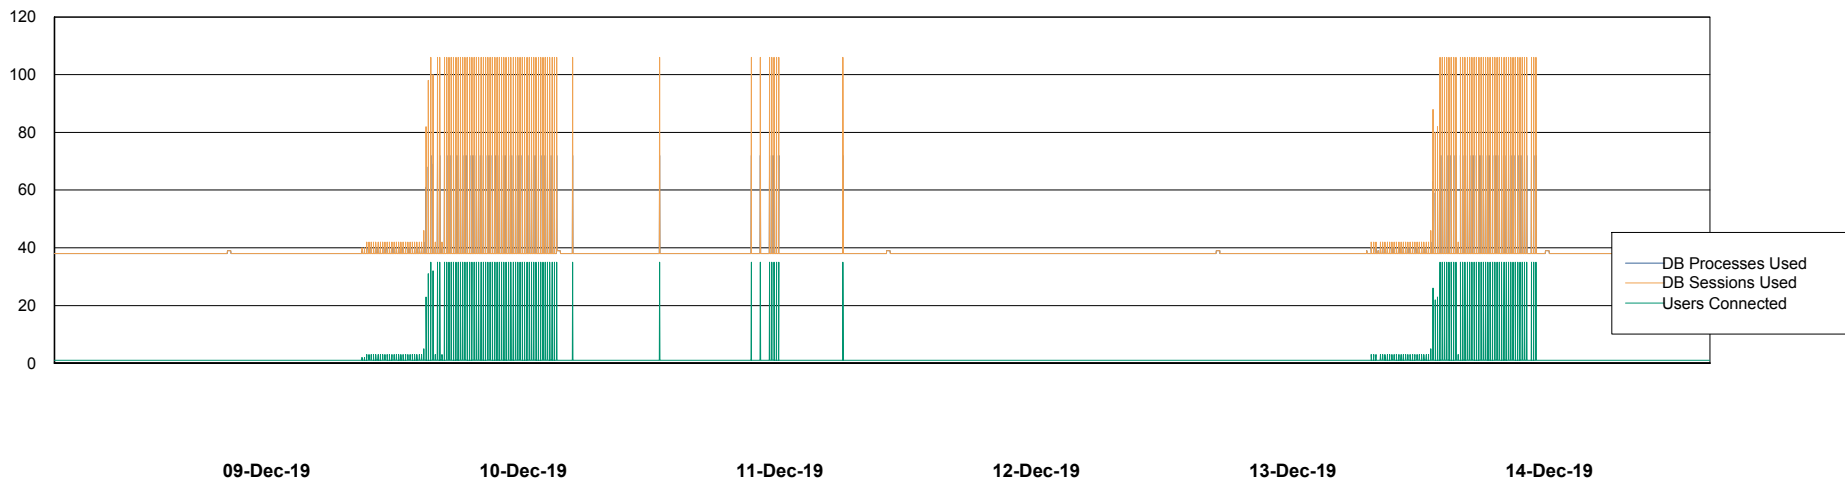

Weekly SLA Customer Report

Customer NIX_Production
Database ID 51

Database Performance NIXDB_BI

Weekly SLA Customer Report

Customer NIX_Production
Database ID 51

Database Performance NIXDB_Production

Weekly SLA Customer Report

Customer NIX_Production
Database ID 51

Database Performance NIXDB_Standby

Weekly SLA Customer Report

Customer NIX_Production
Database ID 51

DATABASE SIZE NIXDB_BI

Database growth over last month

DATABASE SIZE NIXDB_Production