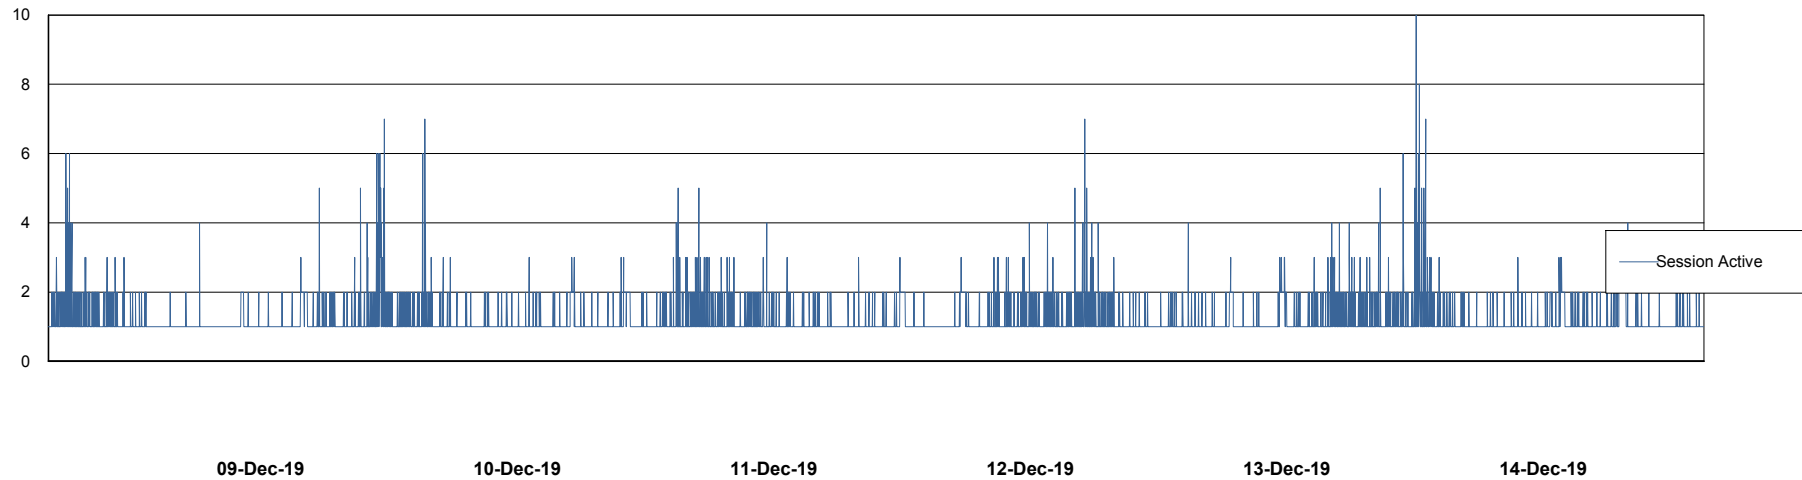

Database Performance LSS_ABSCH3_DB_LIODA3

DB Processes Max 1,000
DB Sessions Max 1,560