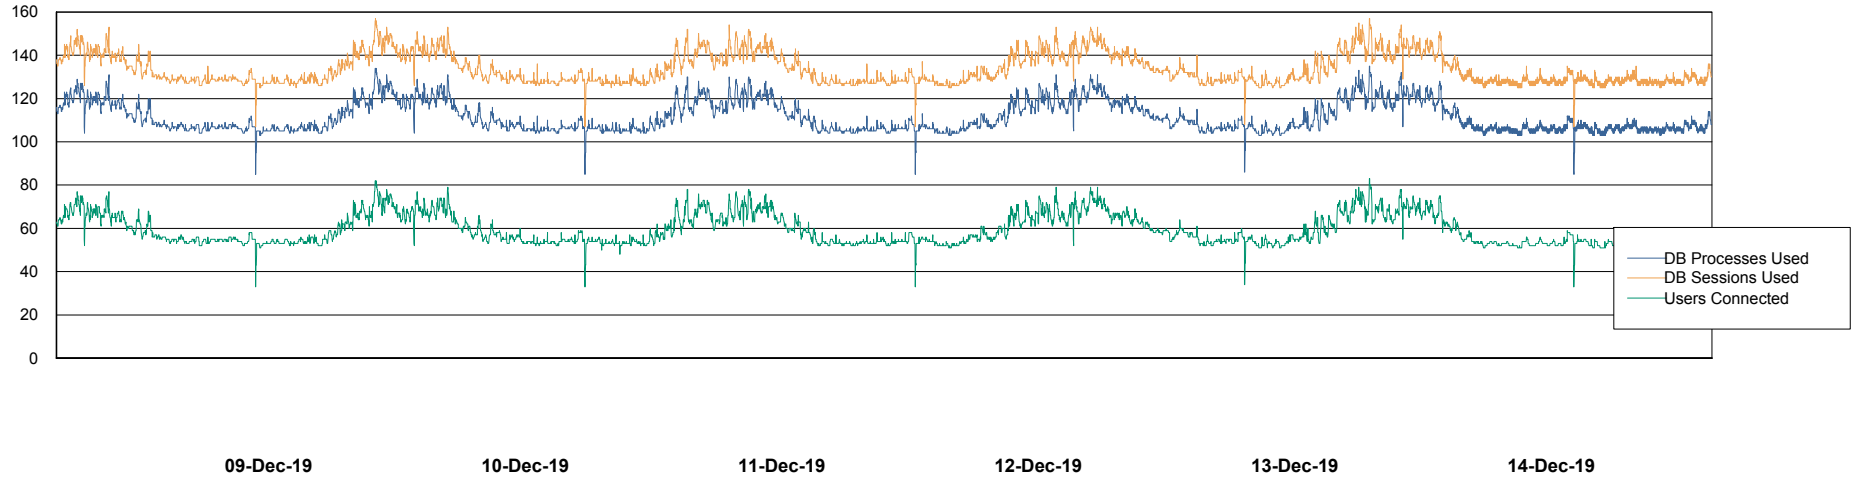

Database Performance LSS_ABSCH3_DB_LIODA3

DB Processes Max 1,000
DB Sessions Max 1,560