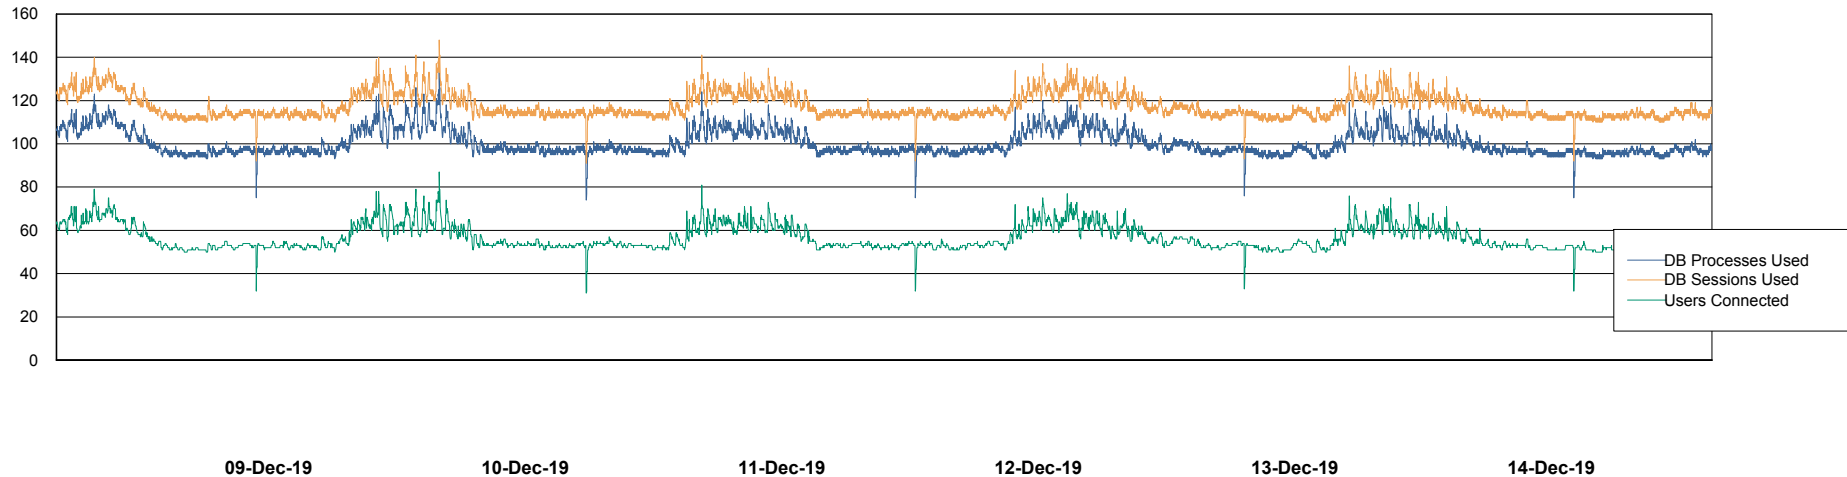

Database Performance LSS_ABSEE2_DB_LIODA5

DB Processes Max 1,000
DB Sessions Max 1,522