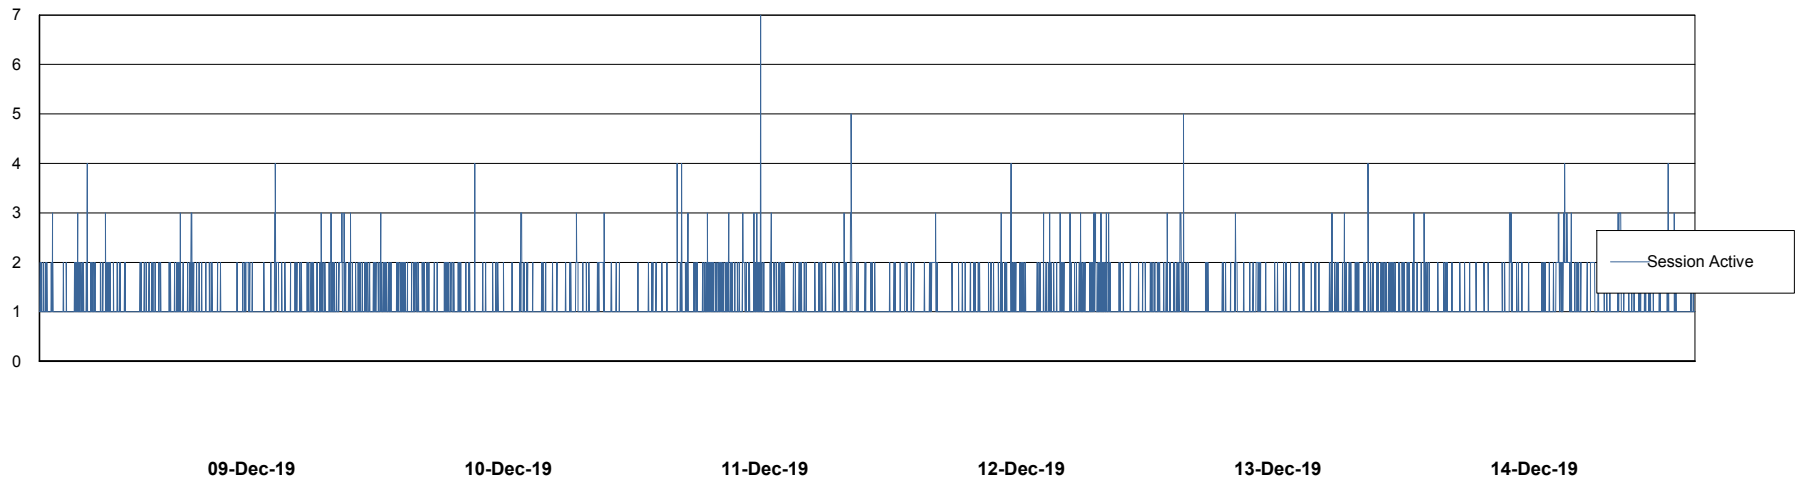

Database Performance LSS_ABSME_DB_LIODA4

DB Processes Max 1,000
DB Sessions Max 1,522