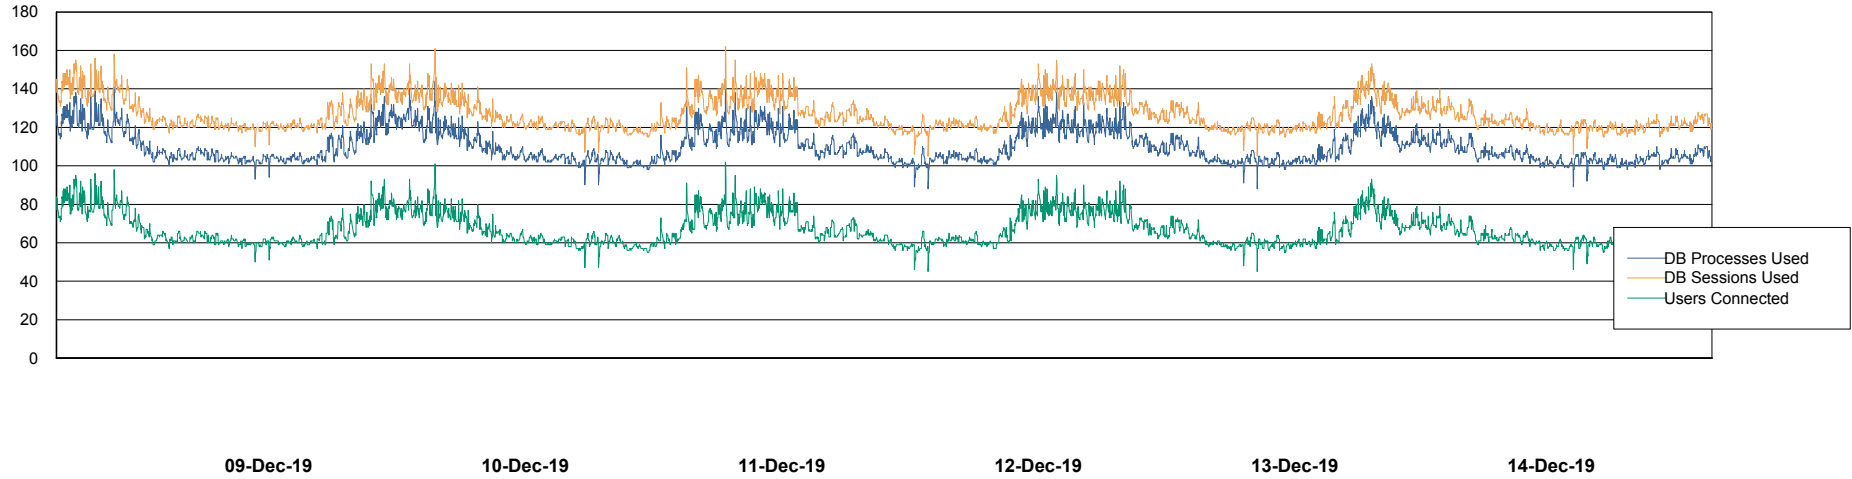

Database Performance LSS_ABSME_DB_LIODA4

DB Processes Max 1,000
DB Sessions Max 1,522