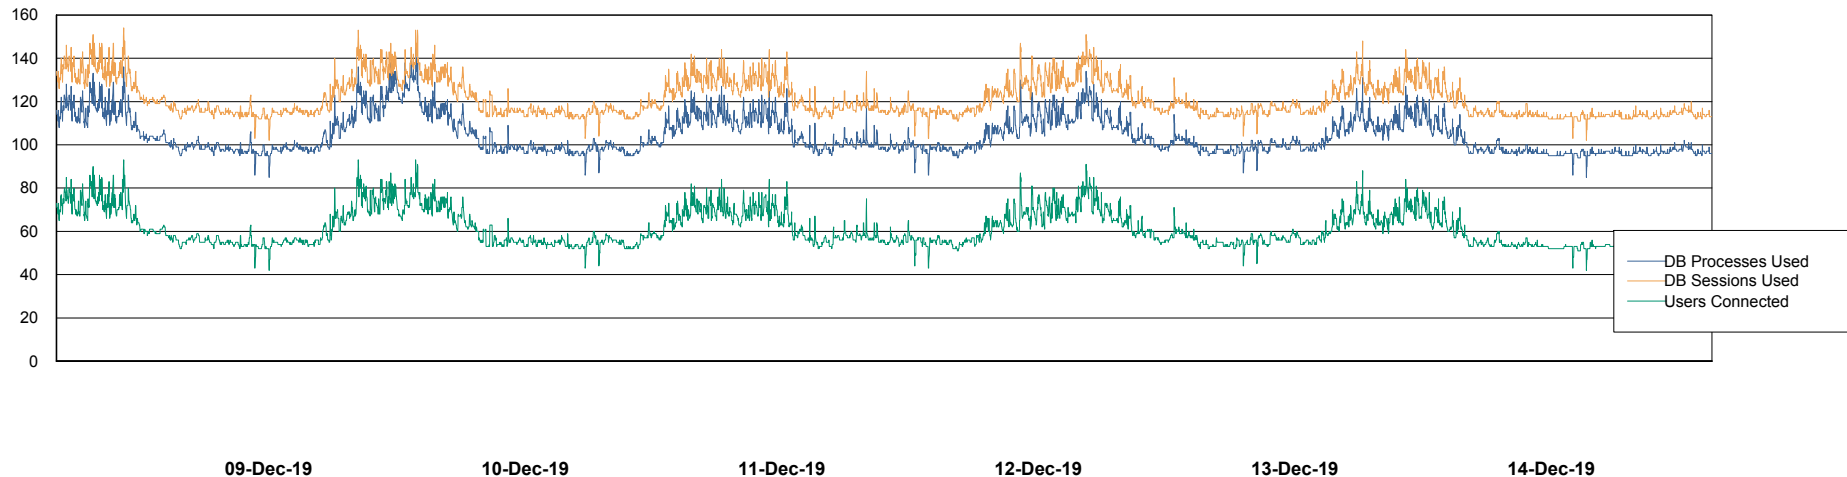

Database Performance LSS_ABSME2_DB_LIODA4

DB Processes Max 1,000
DB Sessions Max 1,522