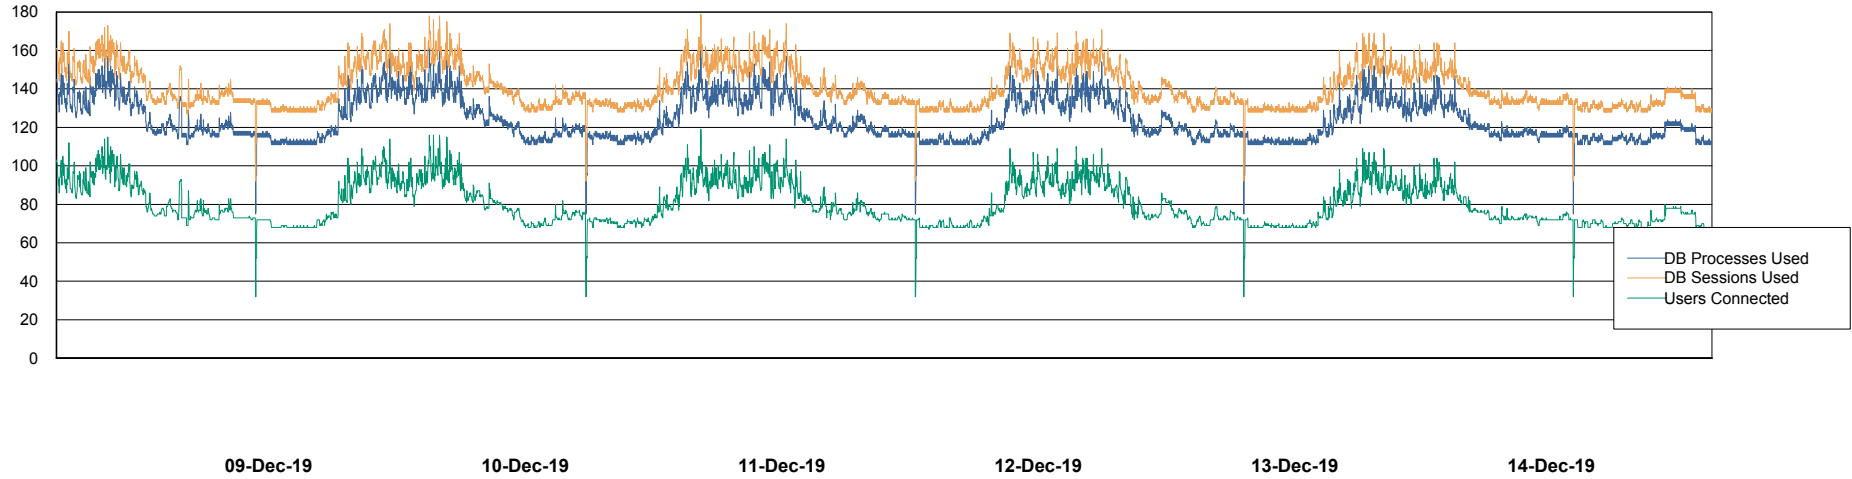

Database Performance LSS_ABSEE_DB_LIODA5

DB Processes Max 1,000
DB Sessions Max 1,522