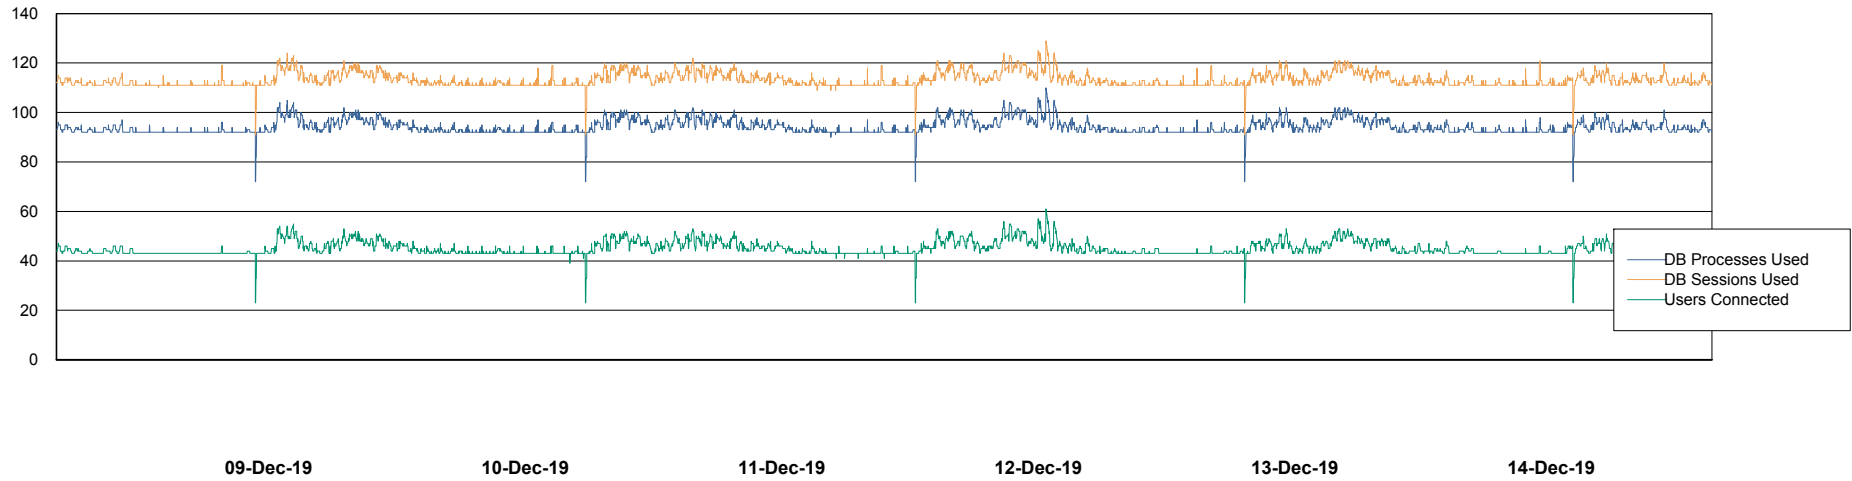

Database Performance LSS_ABSCH_DB_LIODA3

DB Processes Max 1,000
DB Sessions Max 1,560