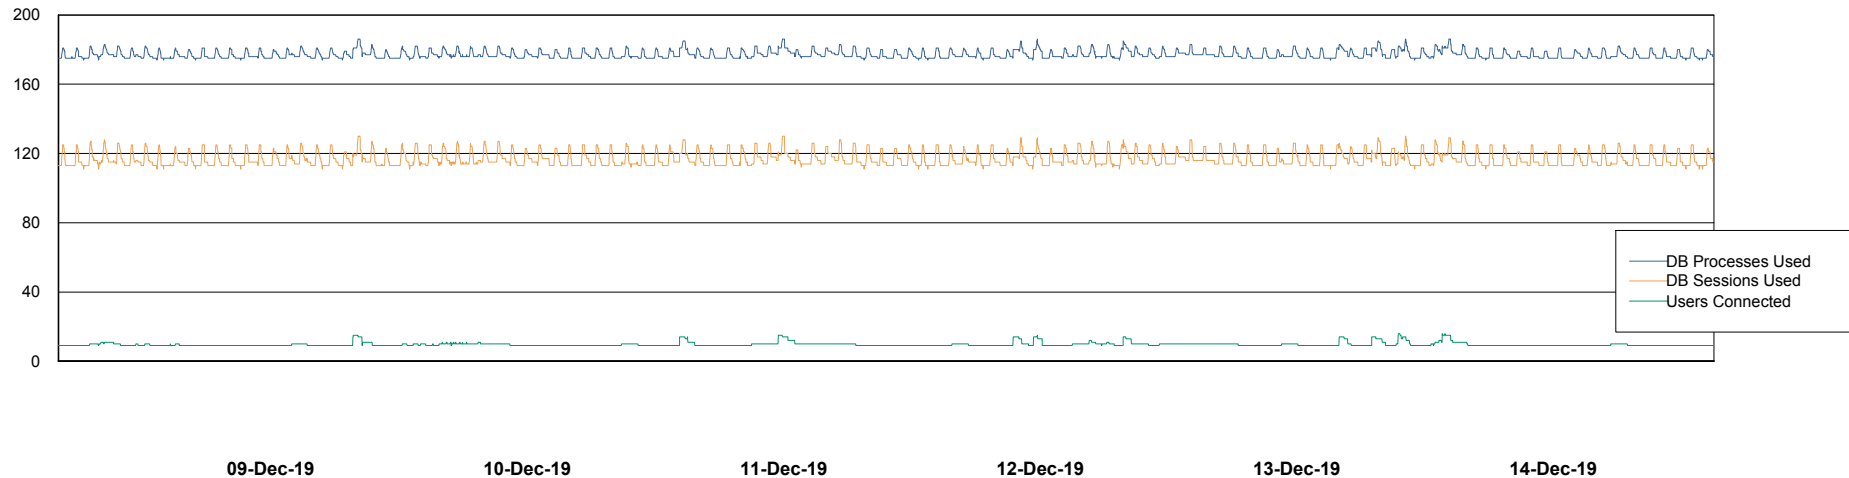

Database Performance LLGDB_Standby

DB Processes Max 300
DB Sessions Max 480