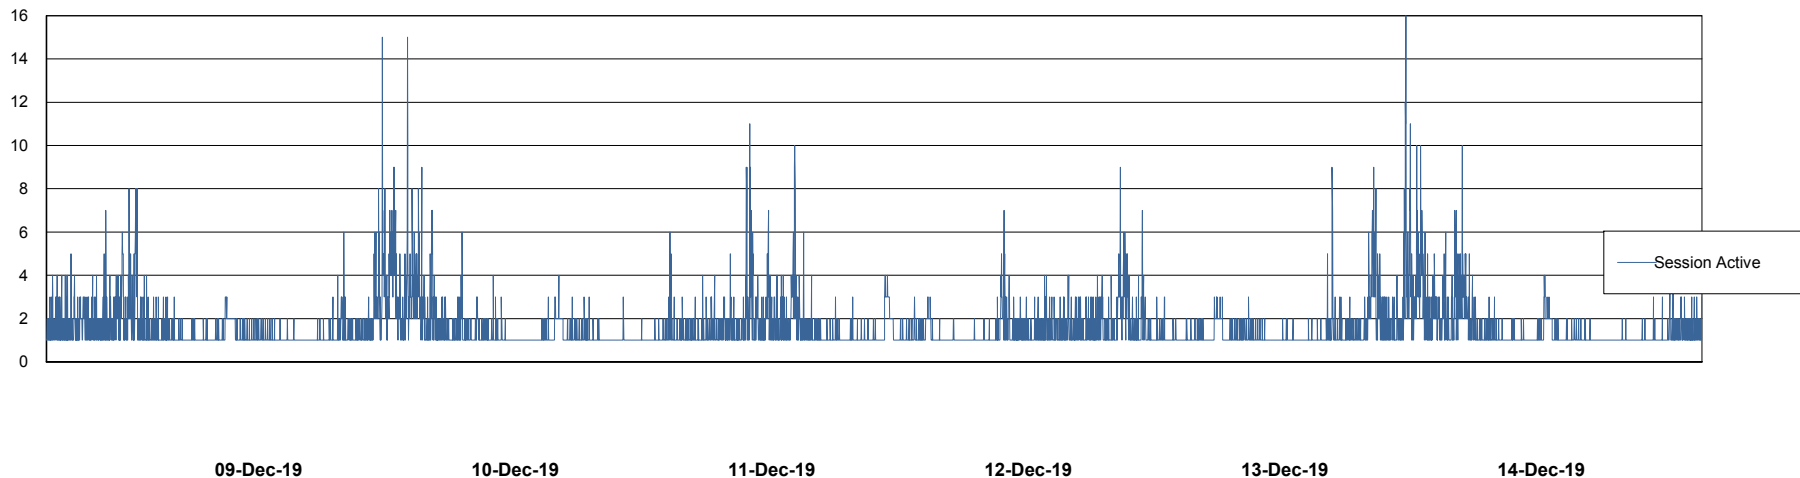

Database Performance LLGDB_Production

DB Processes Max 300
DB Sessions Max 480