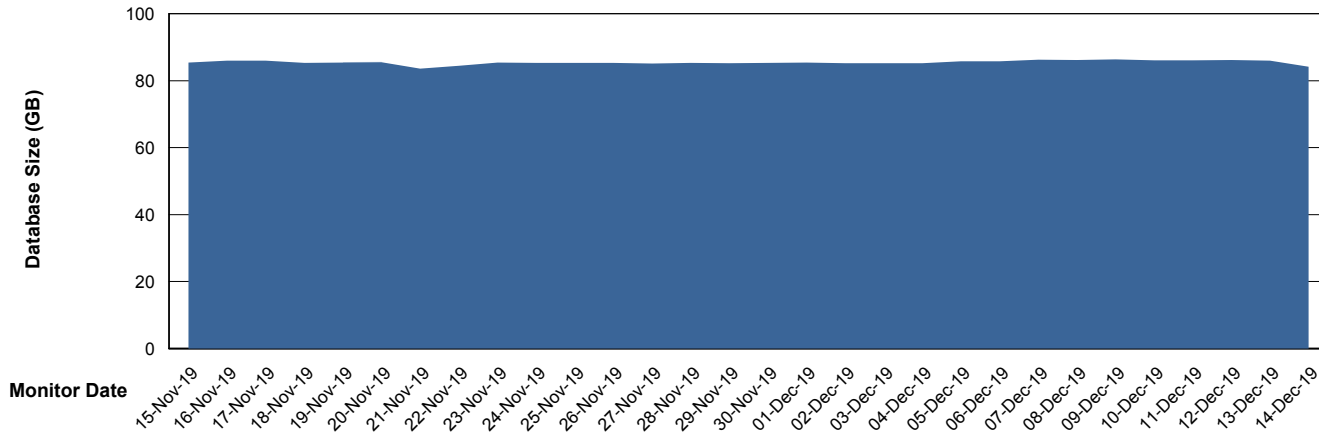

DATABASE SIZE LLGDBBI_Production

Database growth over last month