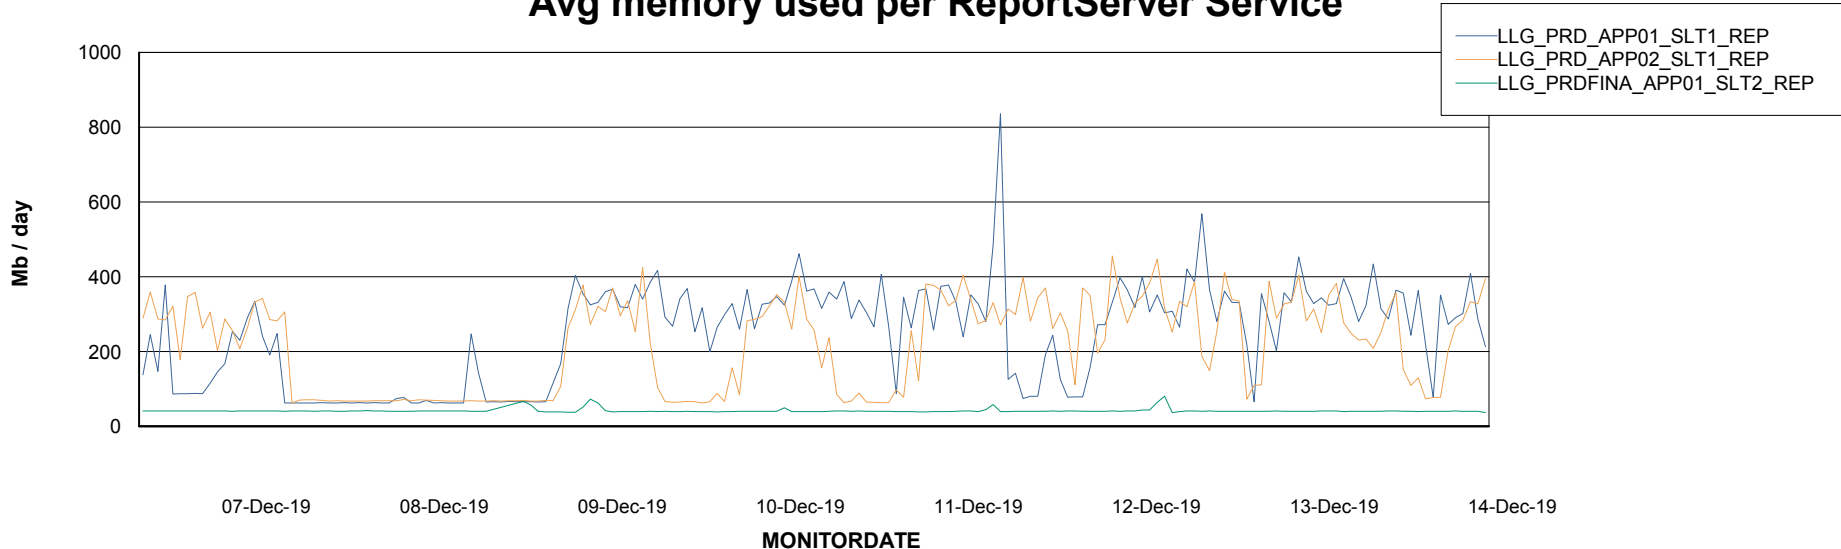

ABSSolute Application Server Services

Avg memory used per ReportServer Service