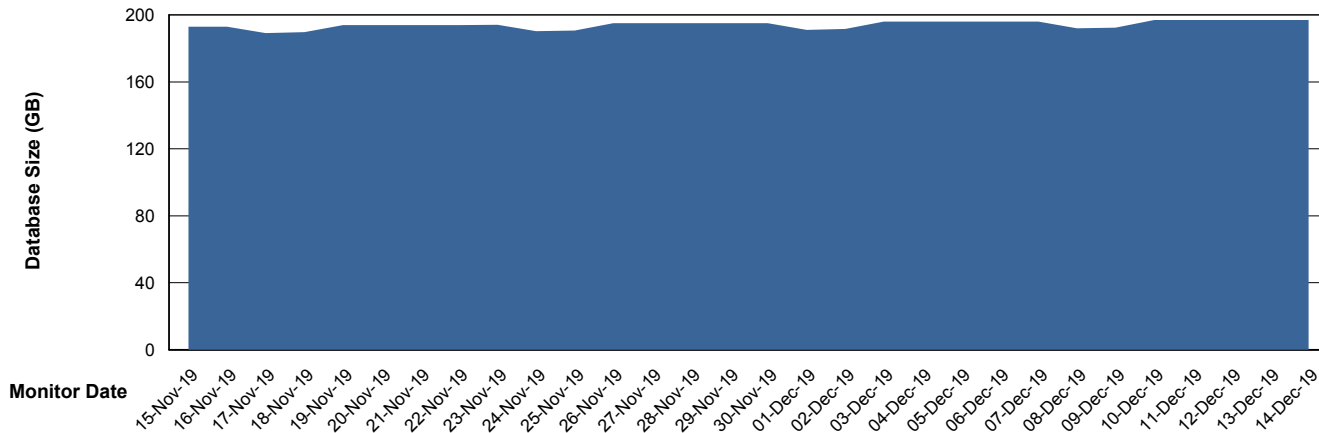

DATABASE SIZE LLGDB_Production

Database growth over last month