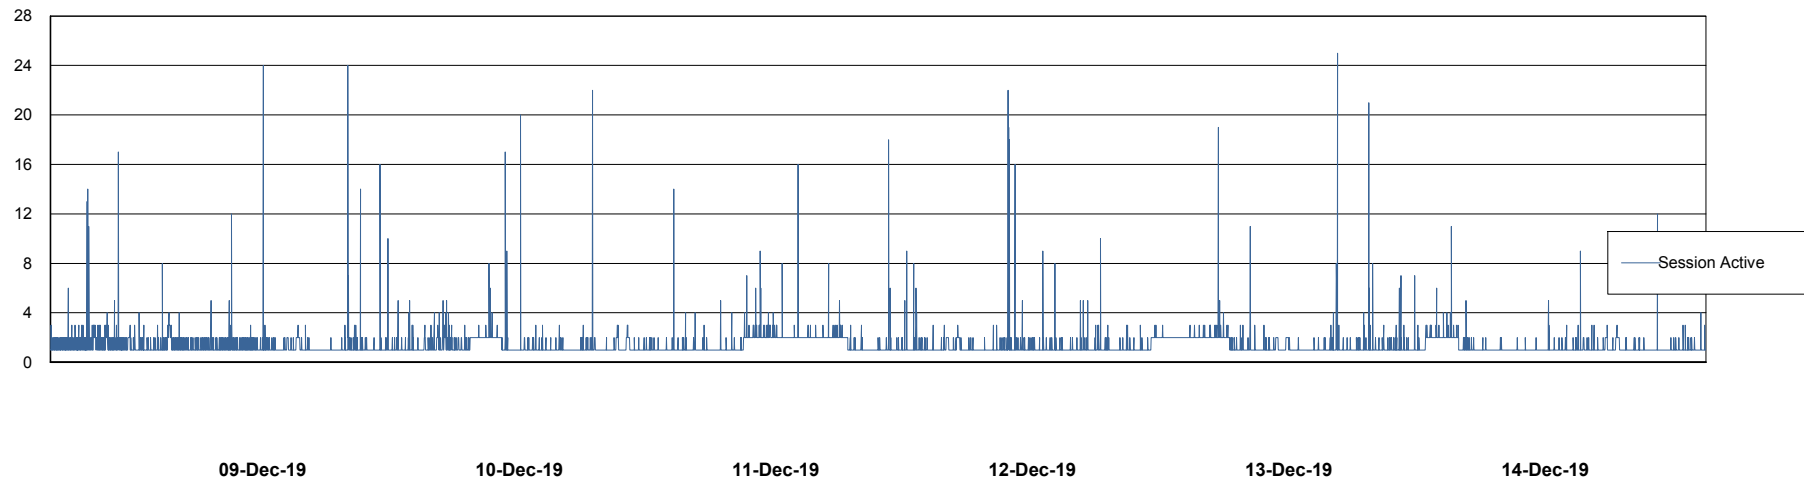

Database Performance LLGDB_Standby

DB Processes Max 300
DB Sessions Max 480