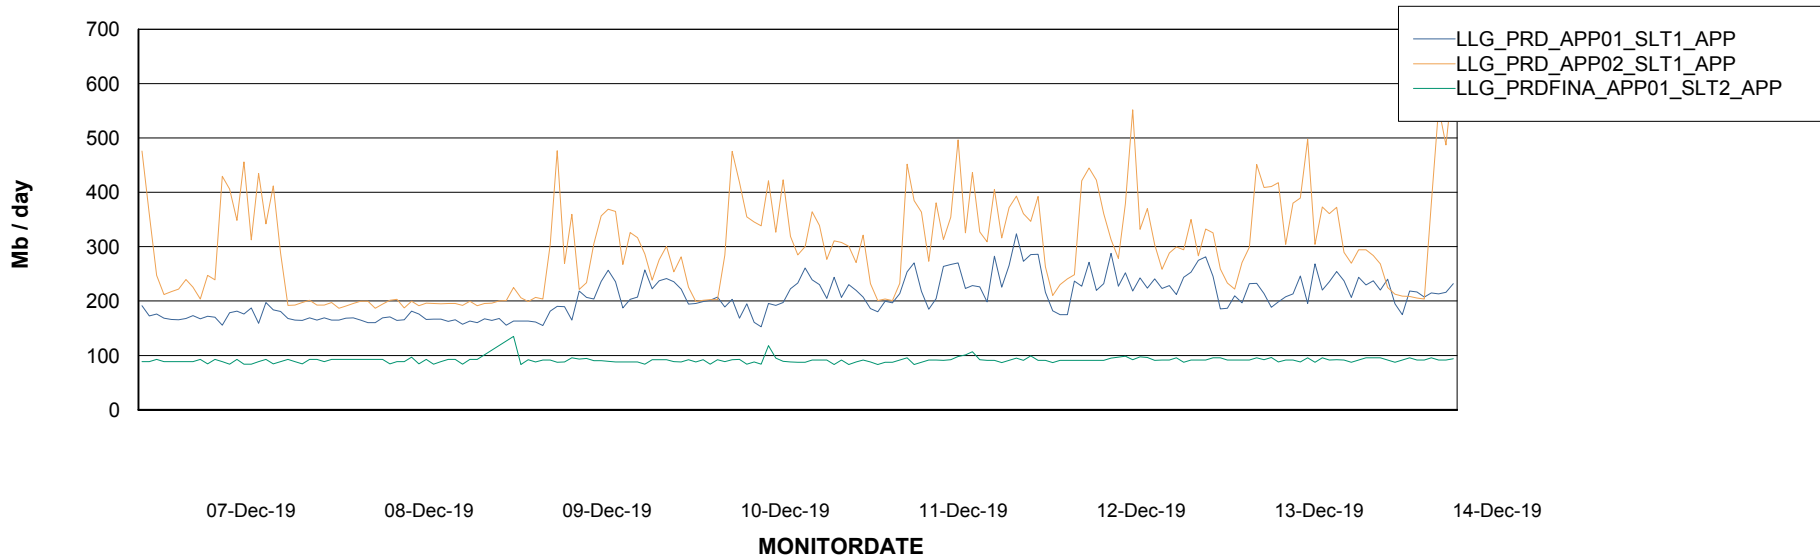

ABSSolute Application Server Services

Avg memory used per ABS Server Service