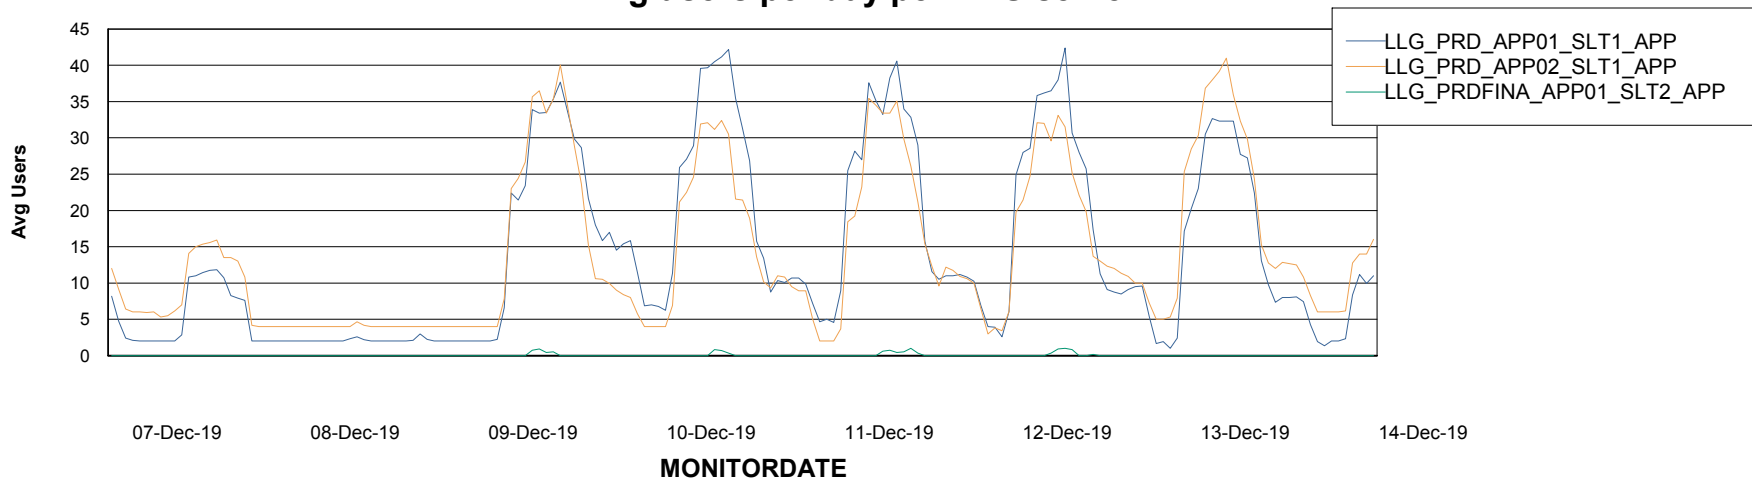

Avg users per day per ABS server