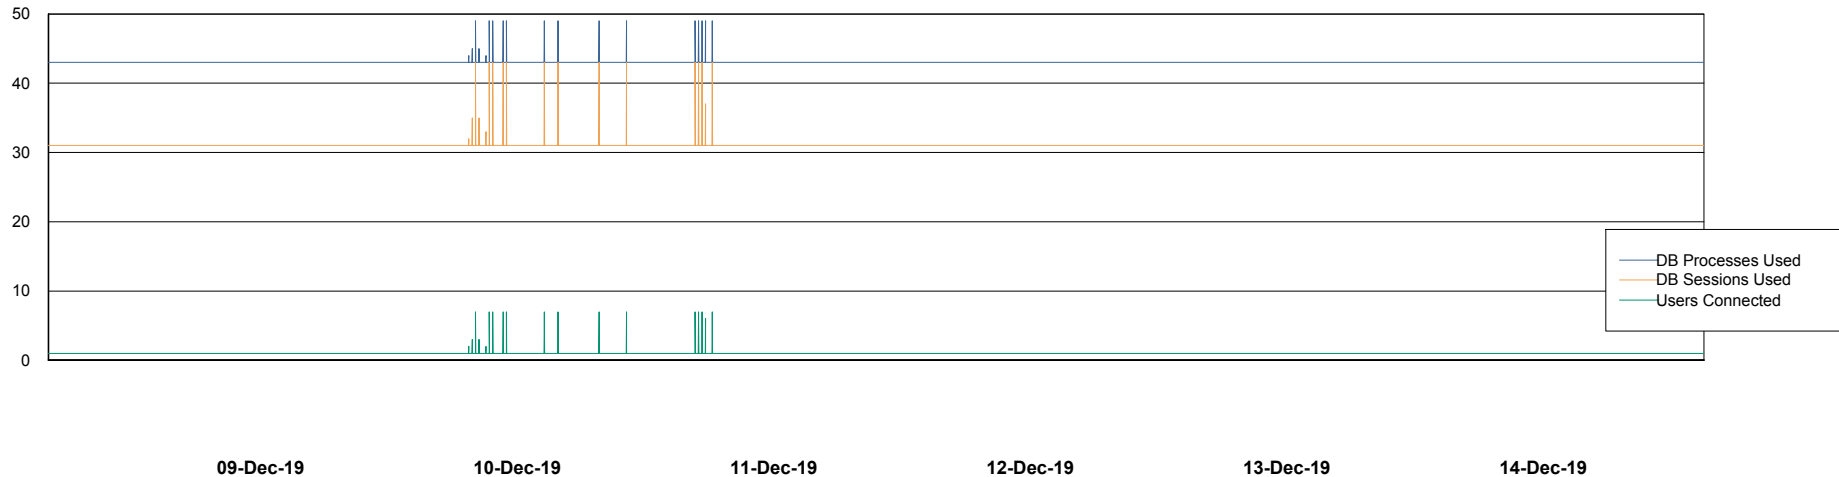

09-Dec-19 10-Dec-19 11-Dec-19 12-Dec-19 13-Dec-19 14-Dec-19

Weekly SLA Customer Report

Customer KLA_Production
Database ID 65

Database Performance KLADB_Standby

DB Processes Max 500
DB Sessions Max 772

Weekly SLA Customer Report