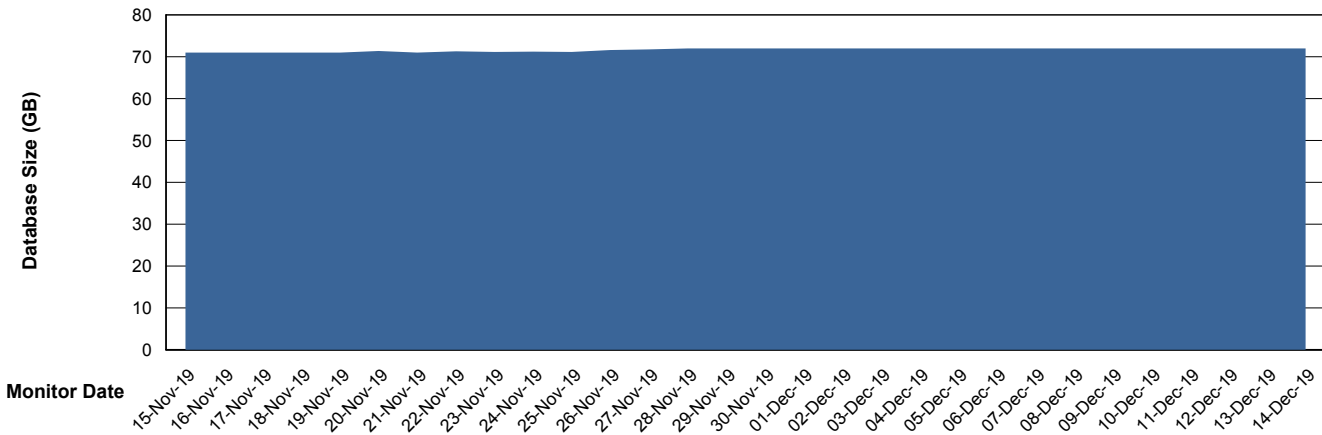

09-Dec-19 10-Dec-19 11-Dec-19 12-Dec-19 13-Dec-19 14-Dec-19

Weekly SLA Customer Report

Customer KLA_Production
Database ID 65

Database Performance KLADB_Standby

DB Processes Max 500
DB Sessions Max 772

Weekly SLA Customer Report

Customer KLA_Production
 Database ID 65

DATABASE SIZE KLADB_Production

Database growth over last month

Database Tablespace KLADB_Production

Date	Tablespace Name	Filesize (Gb)	Usedsize (Gb)	Percentage free
14-Dec-19	ABSDATA	42	36	14
	INDX	39	33	15
13-Dec-19	ABSDATA	42	36	14
	INDX	39	33	15
12-Dec-19	ABSDATA	42	36	14
	INDX	39	33	15
11-Dec-19	ABSDATA	42	36	14
	INDX	39	33	15
10-Dec-19	ABSDATA	42	36	14
	INDX	39	33	15
09-Dec-19	ABSDATA	42	36	14
	INDX	39	33	15
08-Dec-19	ABSDATA	42	36	14
	INDX	39	33	15