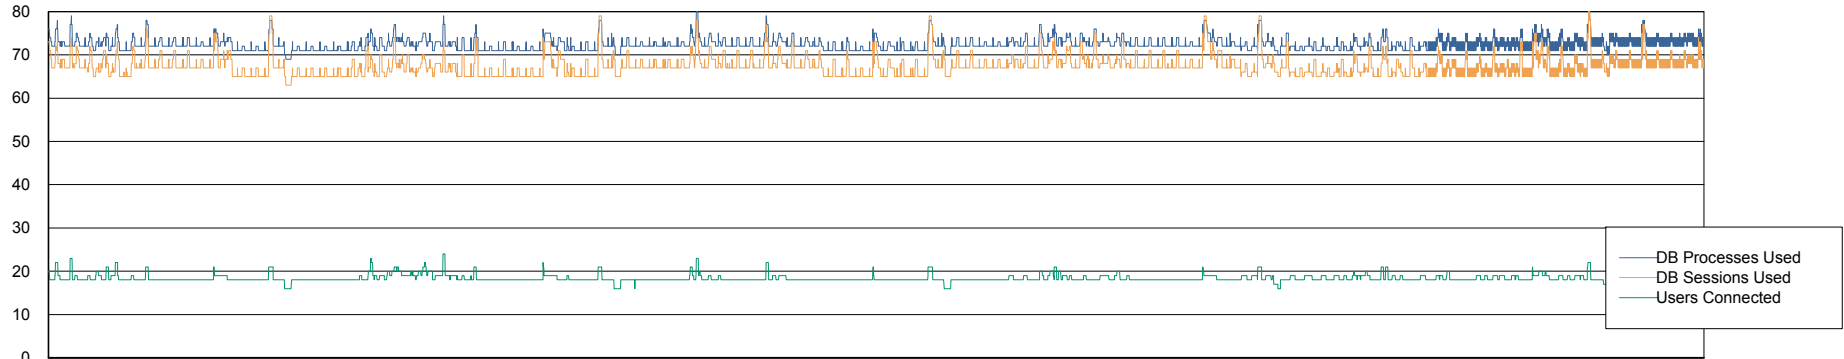

Database Performance KLADB_Production

DB Processes Max 500
DB Sessions Max 772

09-Dec-19 10-Dec-19 11-Dec-19 12-Dec-19 13-Dec-19 14-Dec-19