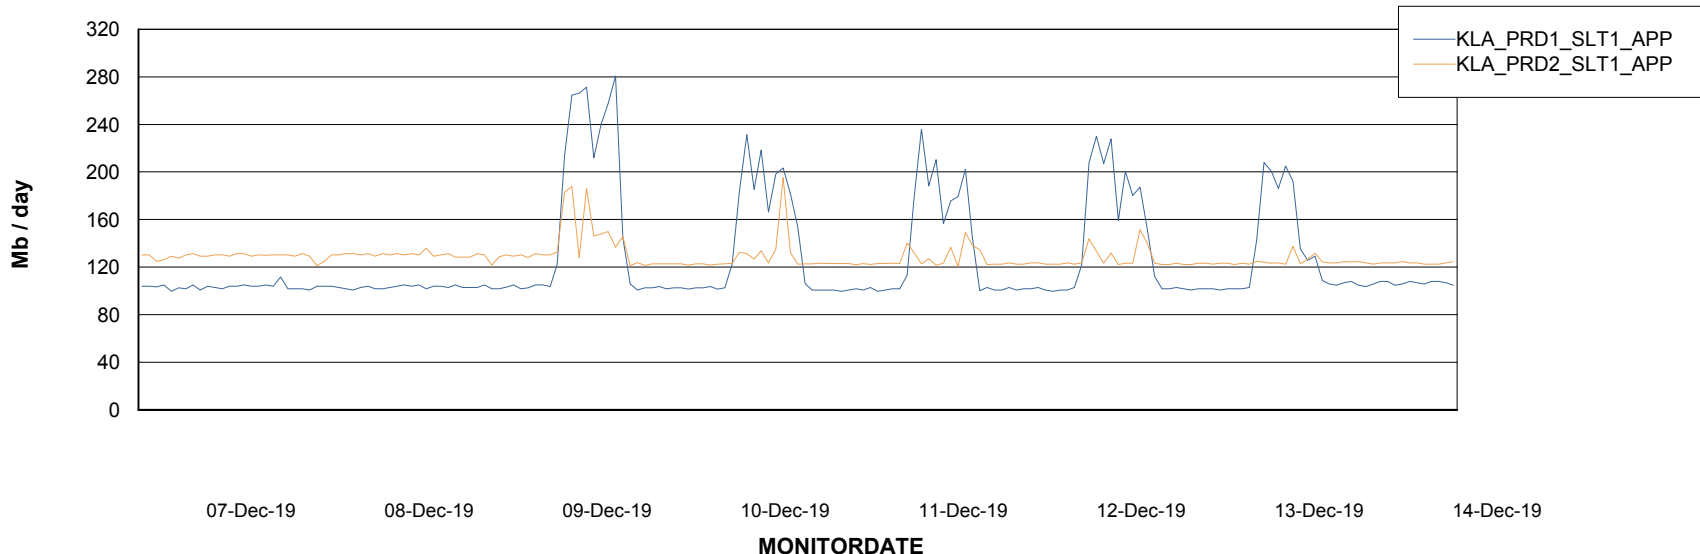

ABSSolute Application Server Services

Avg memory used per ABS Server Service