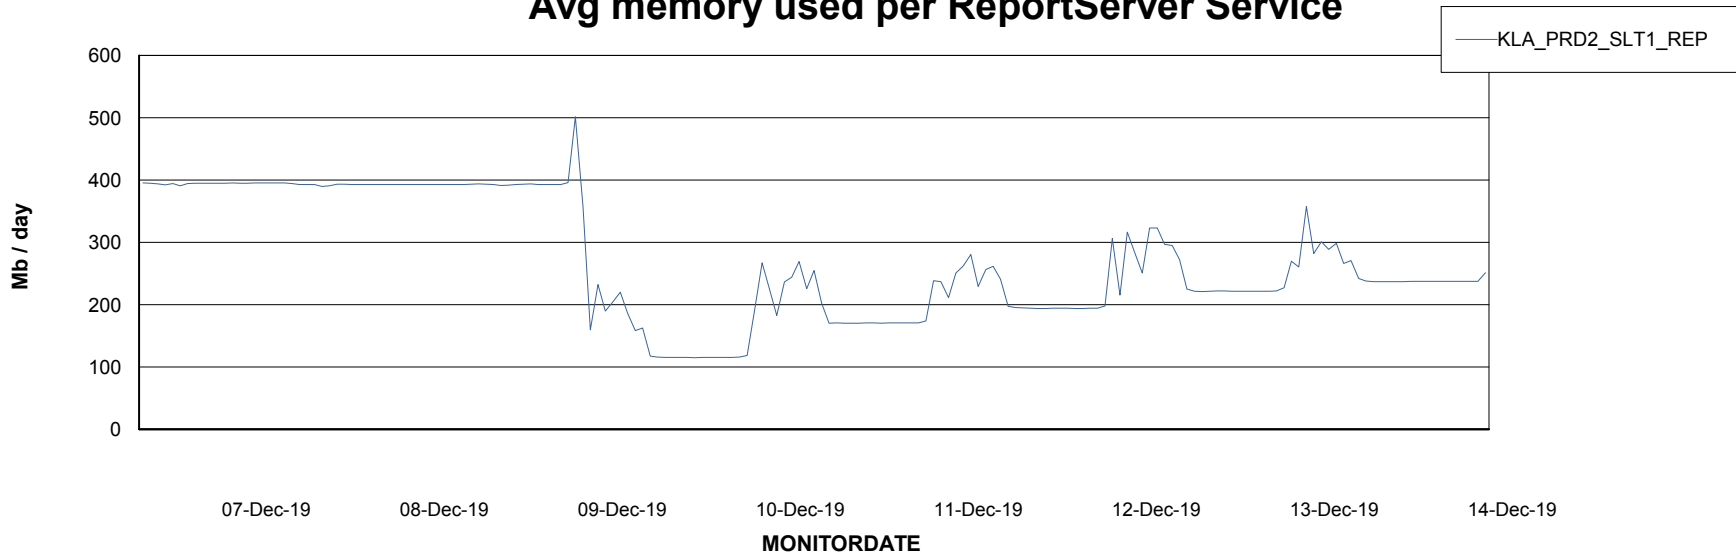

ABSSolute Application ReportServer Services

Avg memory used per ReportServer Service