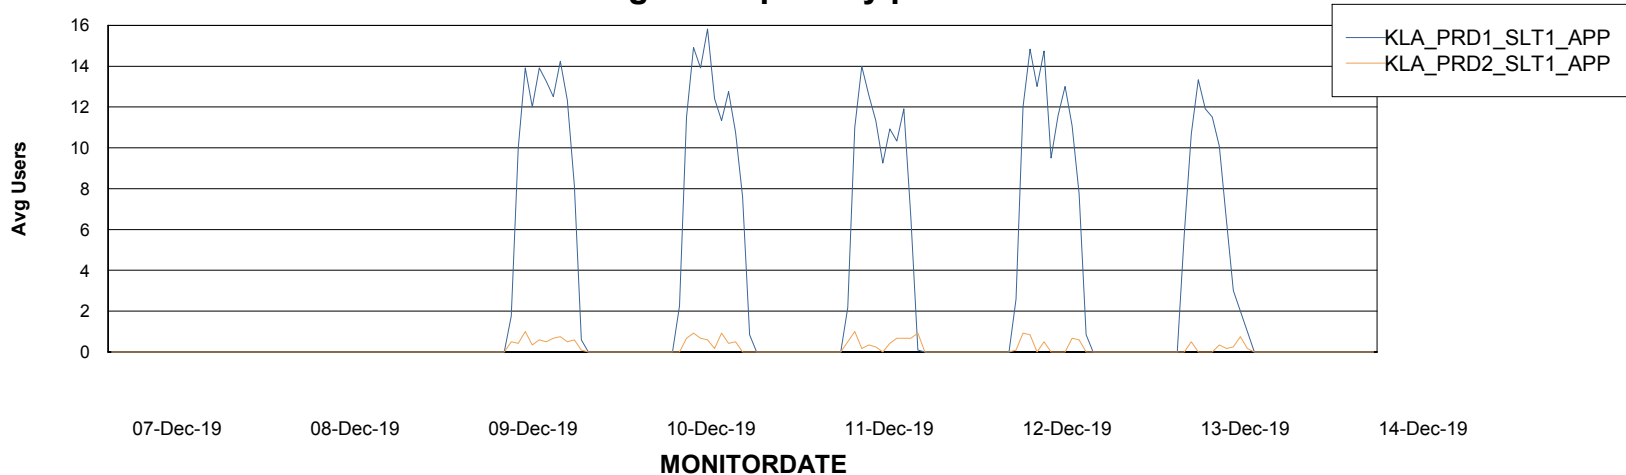

Weekly SLA Customer Report

Customer KLA_Production
Database ID 65

ABSSolute Application Server Services

Avg memory used per ABS Server Service

Avg users per day per ABS server

Weekly SLA Customer Report

Customer KLA_Production
Database ID 65