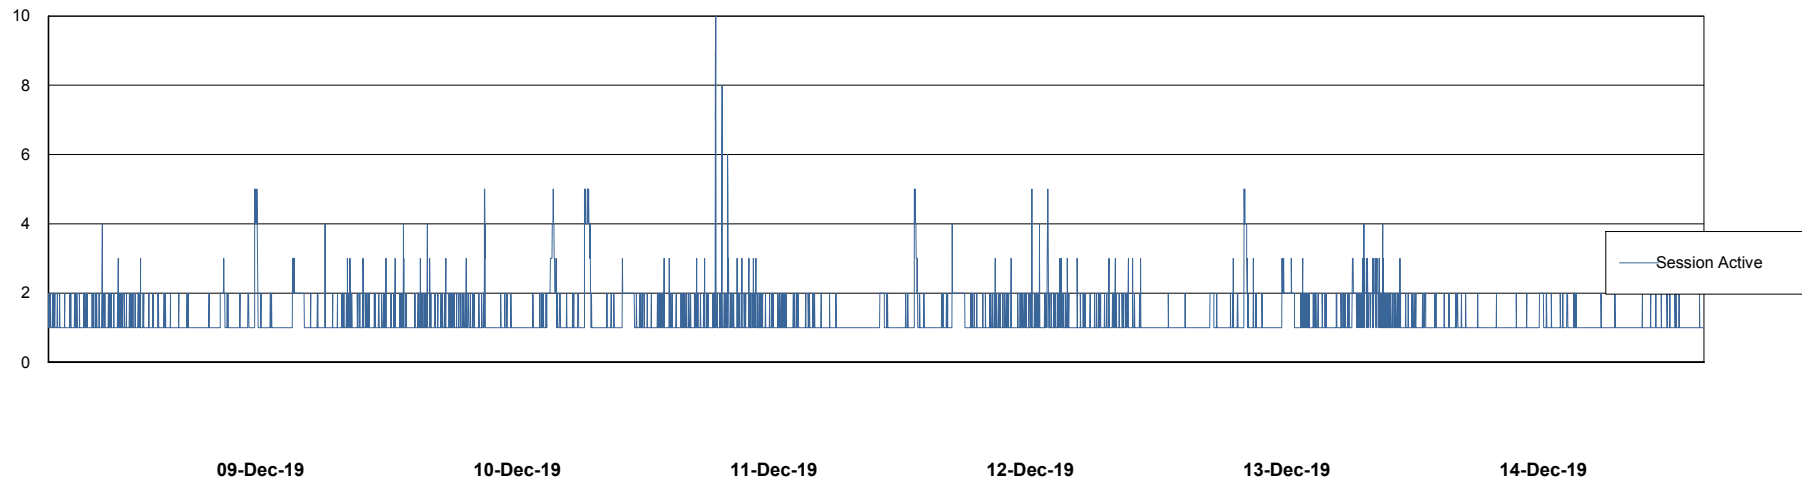

09-Dec-19 10-Dec-19 11-Dec-19 12-Dec-19 13-Dec-19 14-Dec-19

Weekly SLA Customer Report

Customer ELJ Production
Database ID 72

Database Performance ELJDB_Production

DB Processes Max 600
DB Sessions Max 924

Weekly SLA Customer Report

Customer ELJ Production
Database ID 72

Database Performance ELJDB_Standby

DB Processes Max 600
DB Sessions Max 924

Weekly SLA Customer Report

Customer ELJ Production
 Database ID 72