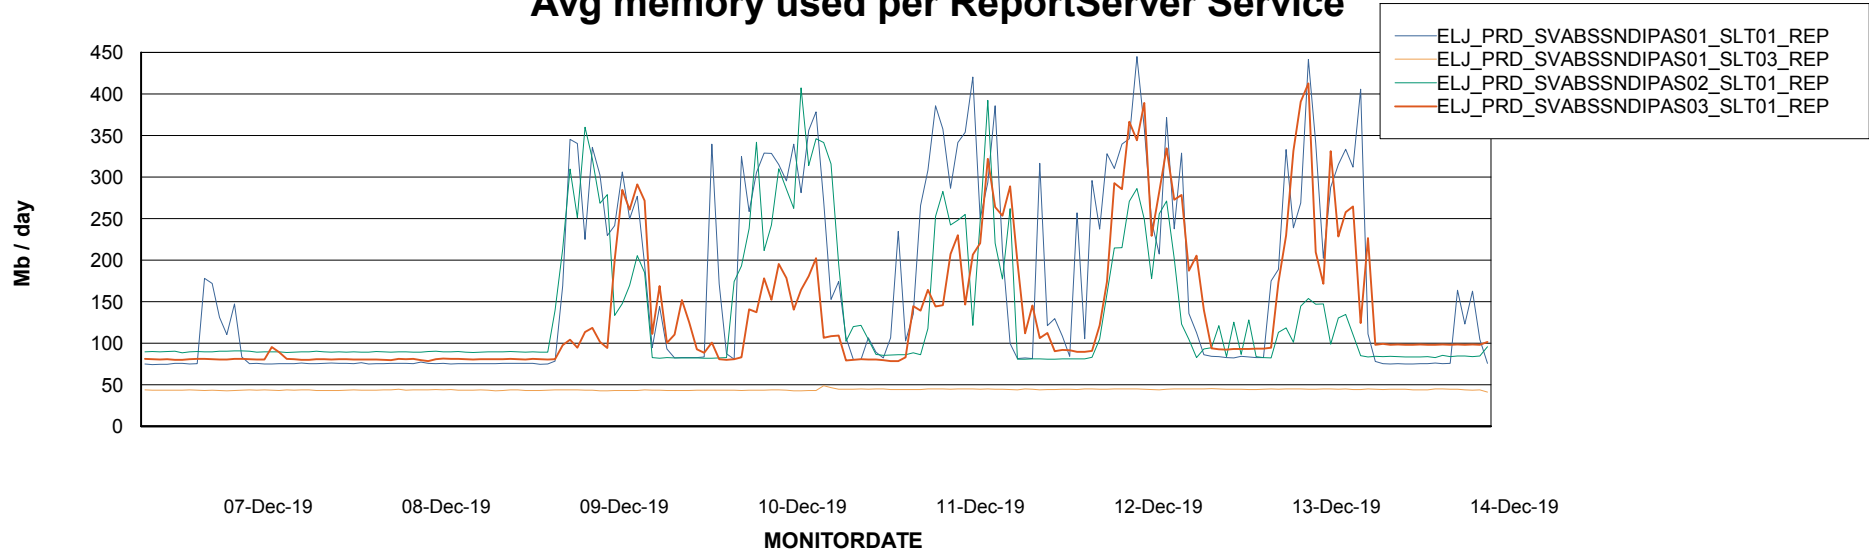

ABSSolute Application ReportServer Services

Avg memory used per ReportServer Service