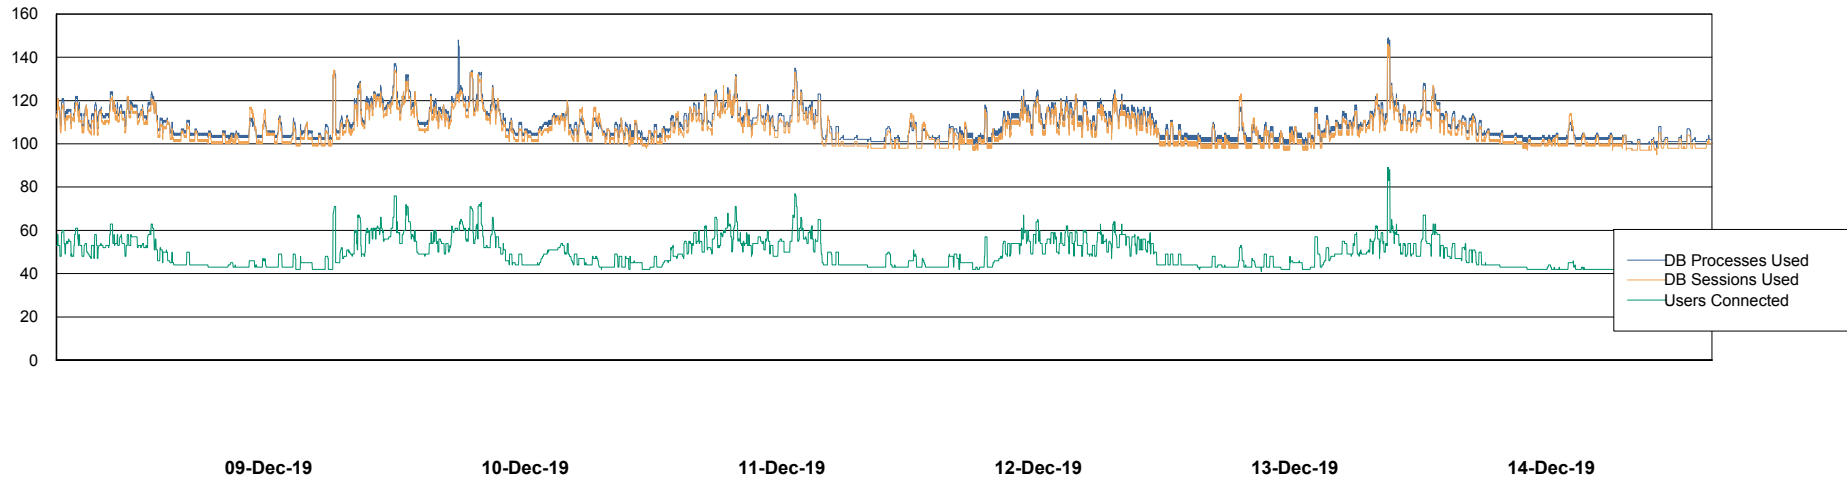

09-Dec-19 10-Dec-19 11-Dec-19 12-Dec-19 13-Dec-19 14-Dec-19

Weekly SLA Customer Report

Customer ELJ Production
Database ID 72

Database Performance ELJDB_Production

DB Processes Max 600
DB Sessions Max 924

Weekly SLA Customer Report

Customer ELJ Production
Database ID 72

Database Performance ELJDB_Standby

DB Processes Max 600
DB Sessions Max 924

Weekly SLA Customer Report

Customer ELJ Production
 Database ID 72