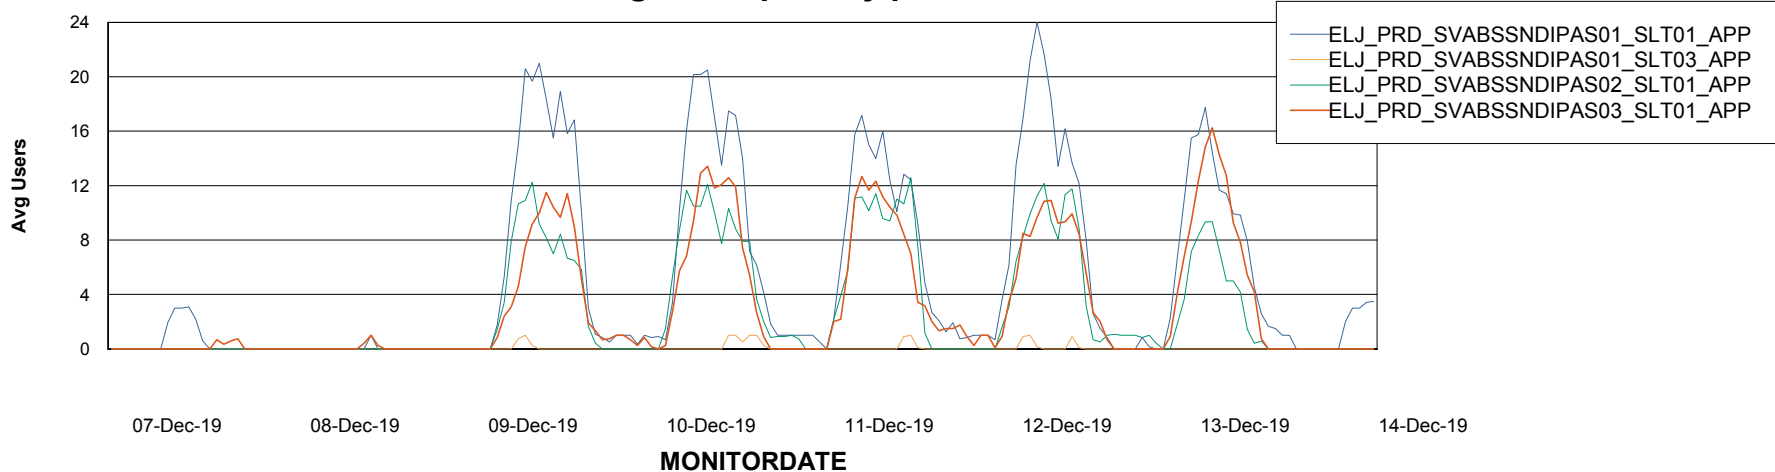

Weekly SLA Customer Report

Customer ELJ Production
Database ID 72

ABSSolute Application Server Services

Avg memory used per ABS Server Service

Avg users per day per ABS server

Weekly SLA Customer Report

Customer ELJ Production
Database ID 72