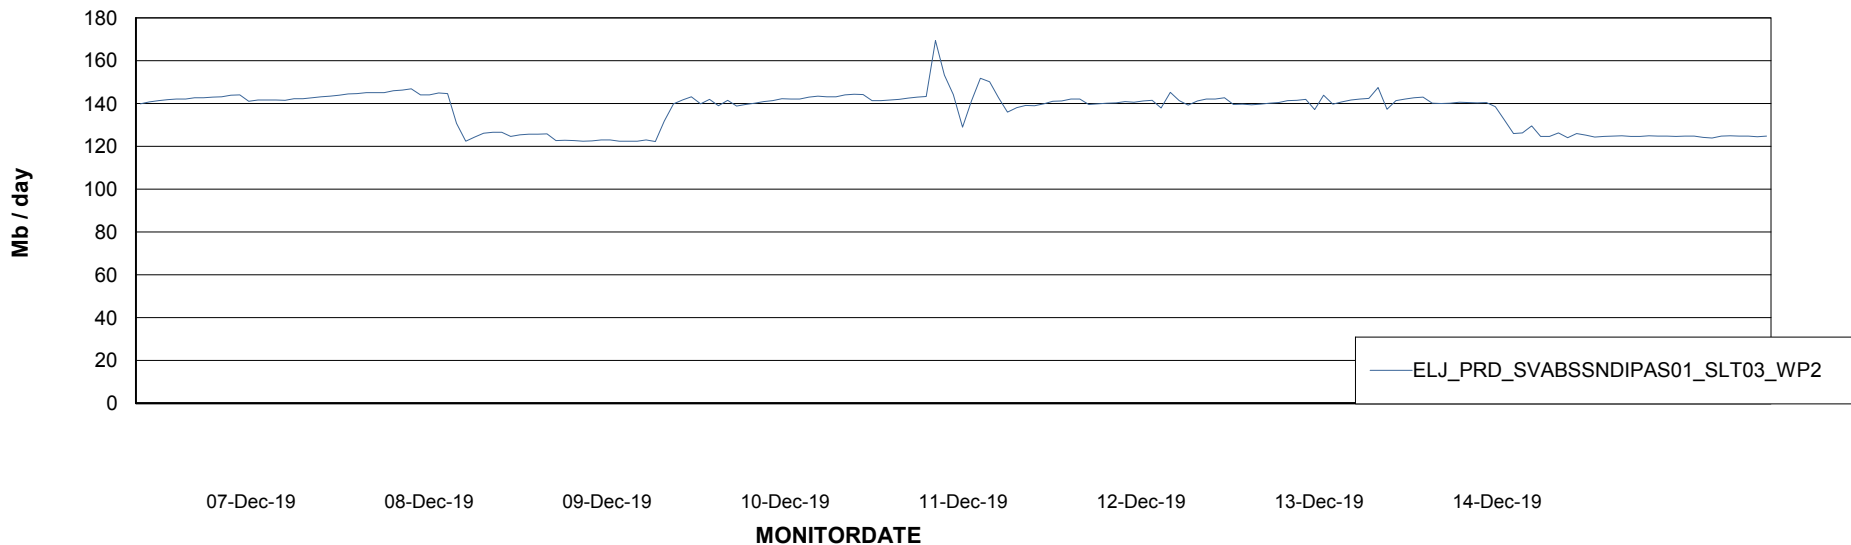

ABSSolute Application ReportServer Services

Avg memory used per ReportServer Service

Weekly SLA Customer Report

Customer ELJ Production
Database ID 72

ABSSolute Web Component Services

Avg memory used per ABS Web component