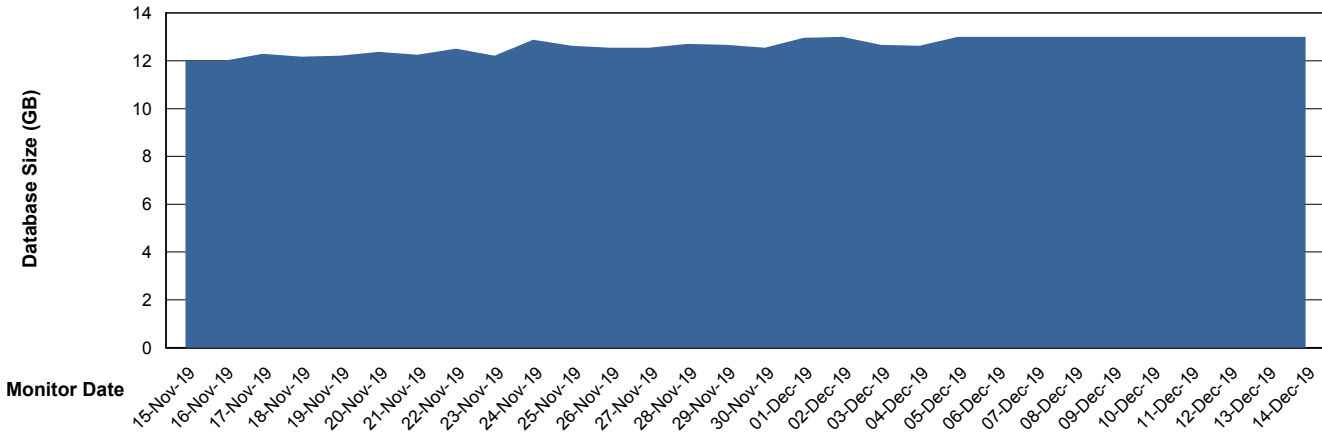

Weekly SLA Customer Report

Customer ELJ Production
Database ID 72

Database Performance ELJDB_Standby

DB Processes Max 600
DB Sessions Max 924

Weekly SLA Customer Report

Customer ELJ Production
 Database ID 72

DATABASE SIZE ELJDB_PRD_BI

Database growth over last month

DATABASE SIZE ELJDB_Production

Database growth over last month

Weekly SLA Customer Report

Customer ELJ Production
 Database ID 72

Database Tablespace ELJDB_PRD_BI