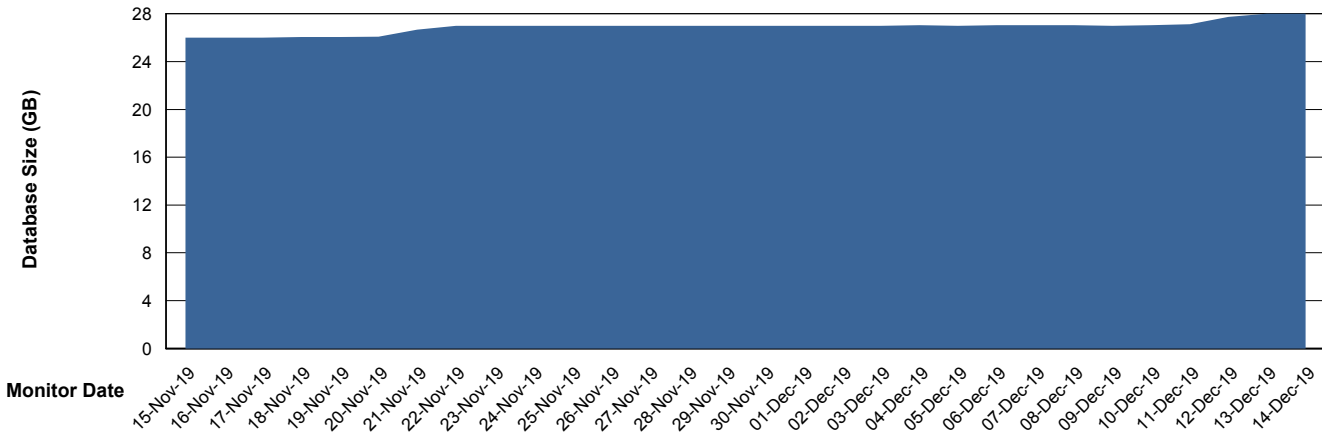

Weekly SLA Customer Report

Customer ELJ Production
Database ID 72

Database Performance ELJDB_Standby

DB Processes Max 600
DB Sessions Max 924

Weekly SLA Customer Report

Customer ELJ Production
 Database ID 72

DATABASE SIZE ELJDB_PRD_BI

Database growth over last month

DATABASE SIZE ELJDB_Production

Database growth over last month

Weekly SLA Customer Report

Customer ELJ Production
 Database ID 72

Database Tablespace ELJDB_PRD_BI