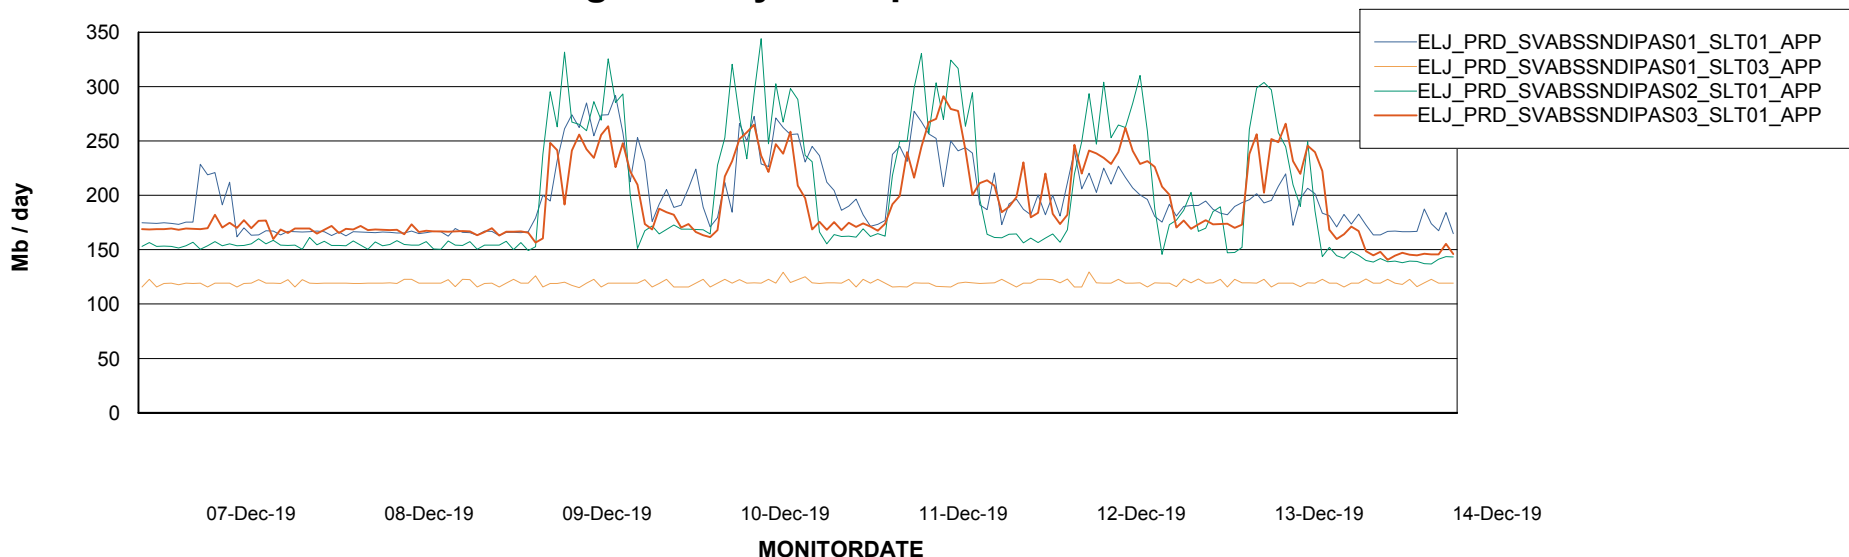

ABSSolute Application Server Services

Avg memory used per ABS Server Service