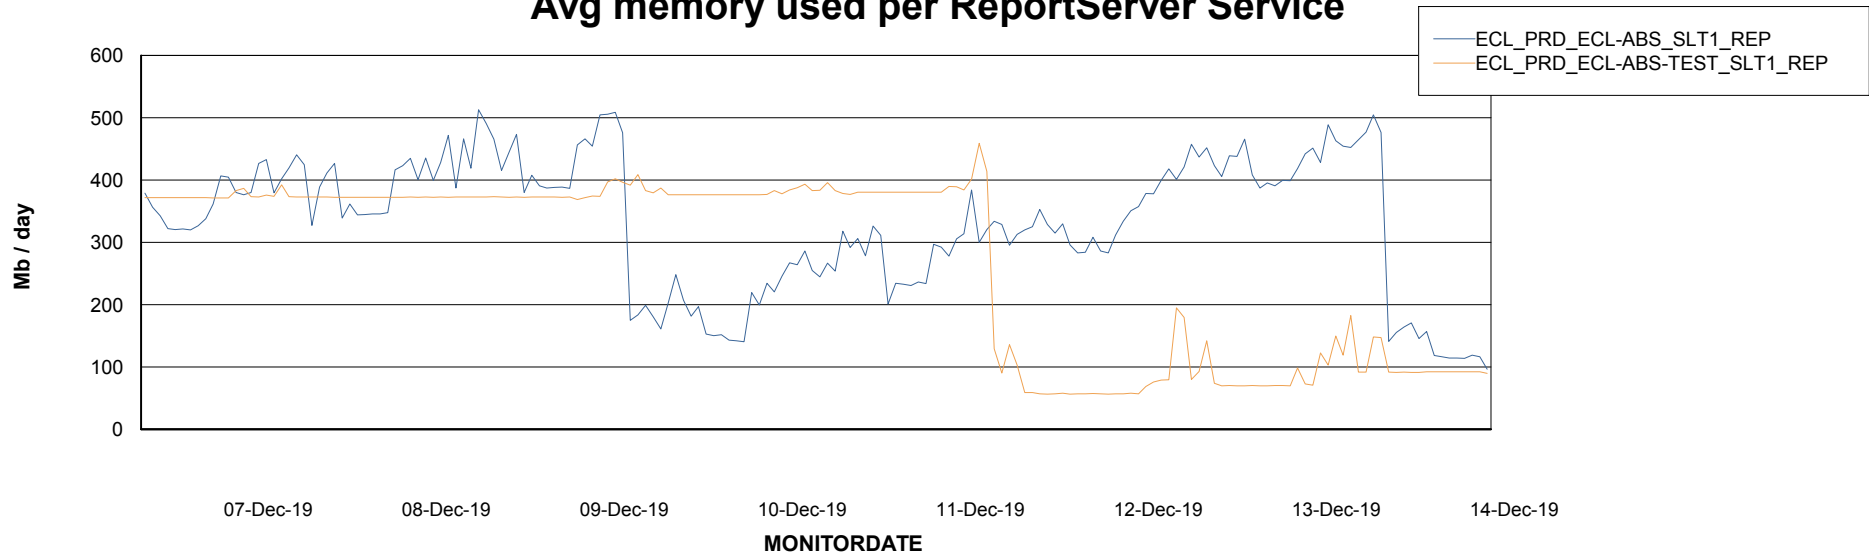

Avg memory used per ABS Server Service

Avg users per day per ABS server

Weekly SLA Customer Report

Customer ECL Production
Database ID 77

ABSSolute Application ReportServer Services

Avg memory used per ReportServer Service