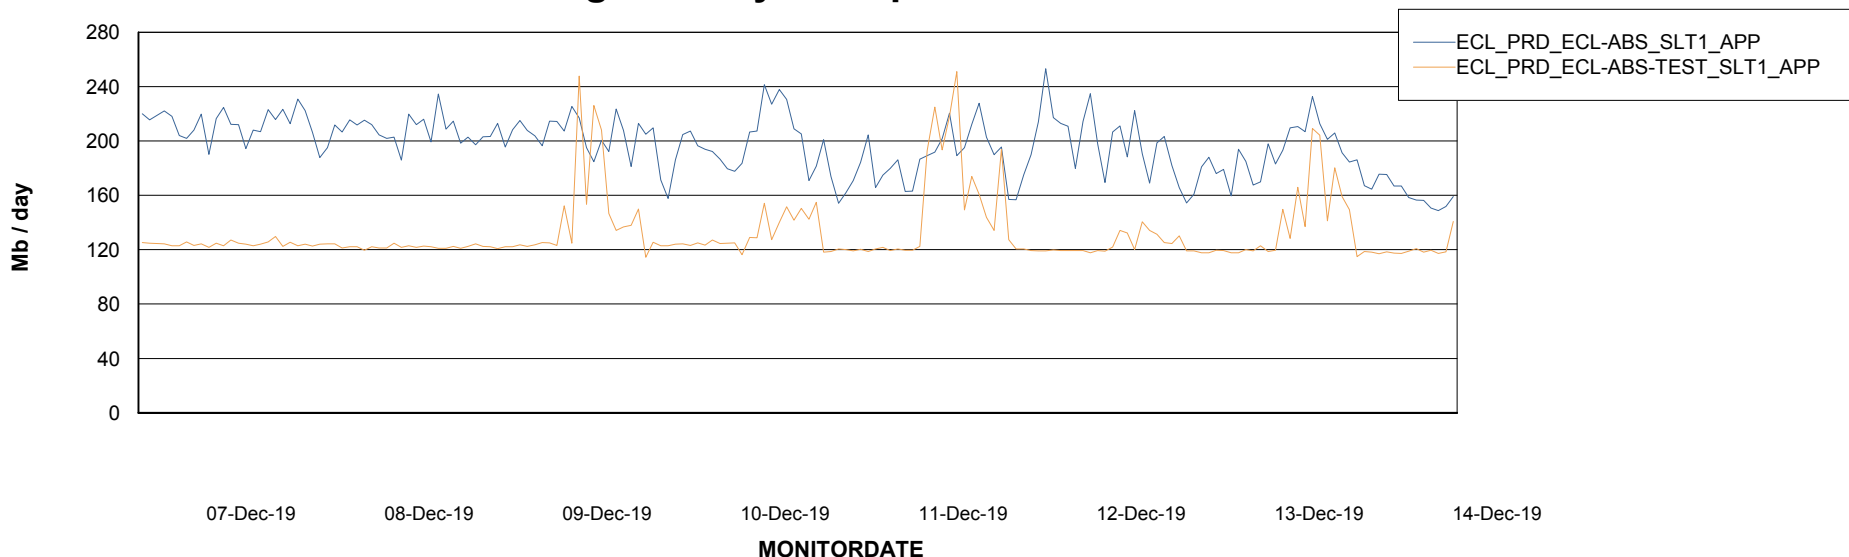

ABSSolute Application Server Services

Avg memory used per ABS Server Service