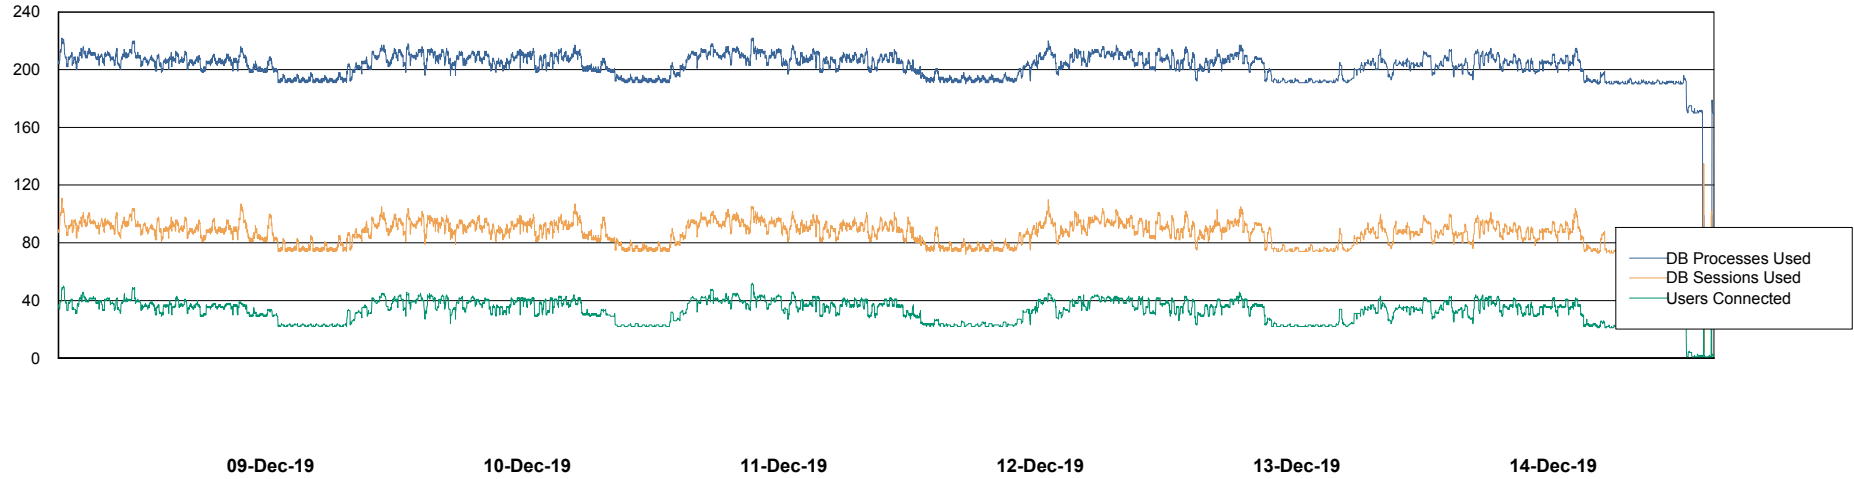

Database Performance ECLDB_Production

DB Processes Max 300
DB Sessions Max 480