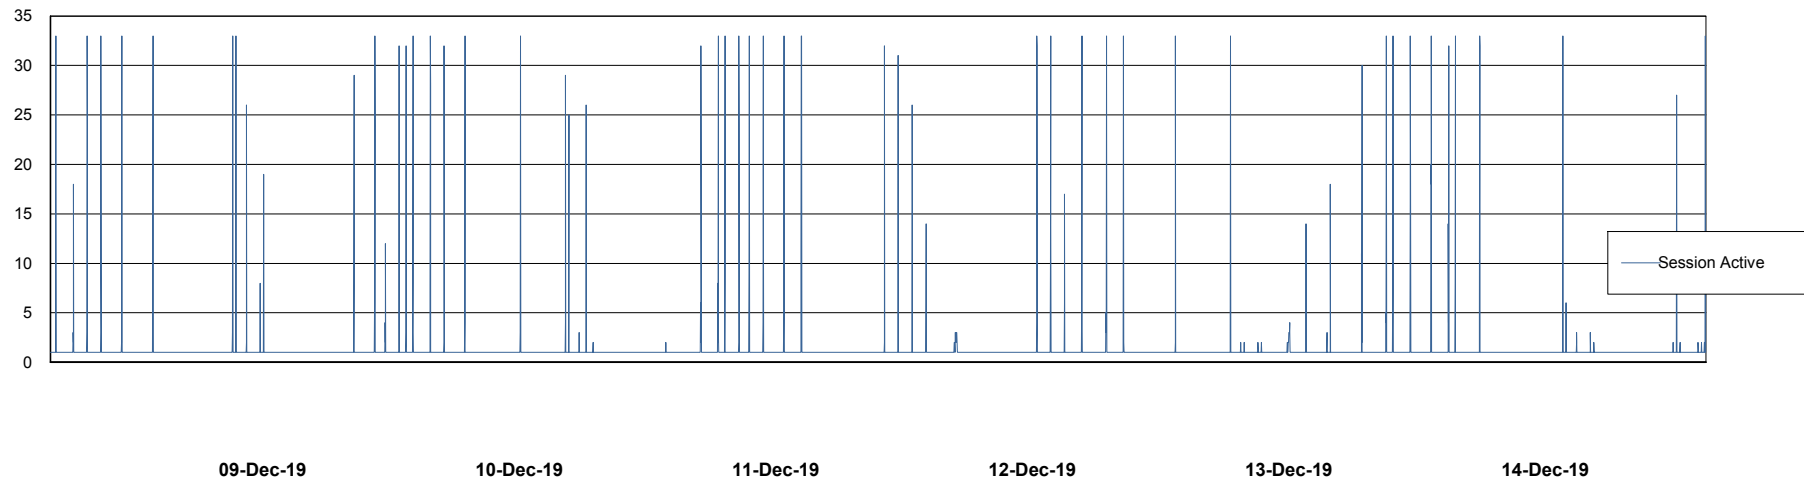

Weekly SLA Customer Report

Customer ECL Production
Database ID 77

Database Performance ECLDB_Production

DB Processes Max 300
DB Sessions Max 480

Weekly SLA Customer Report

Customer ECL Production
Database ID 77

Database Performance ECLDB_Standby

DB Processes Max 300
DB Sessions Max 480

Weekly SLA Customer Report

Customer ECL Production
 Database ID 77

DATABASE SIZE ECLDB_Production

Database growth over last month