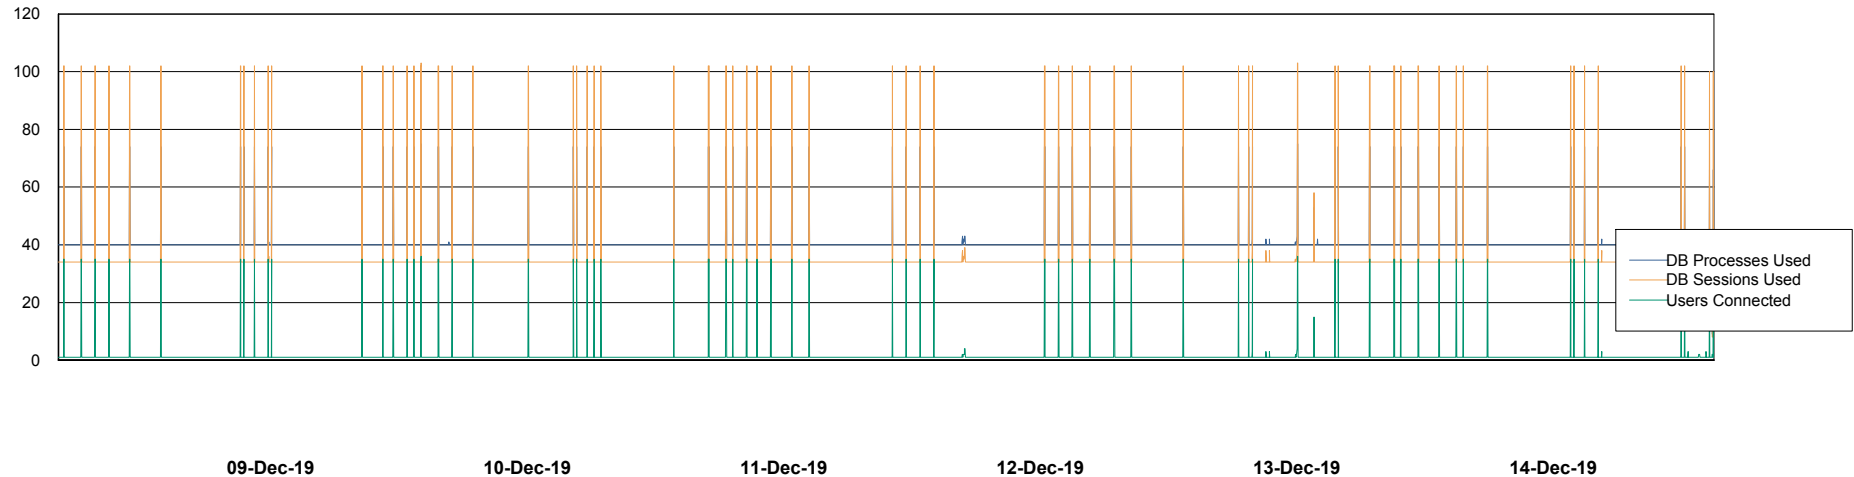

Weekly SLA Customer Report

Customer ECL Production
Database ID 77

Database Performance ECLDB_Production

DB Processes Max 300
DB Sessions Max 480

Weekly SLA Customer Report

Customer ECL Production
Database ID 77

Database Performance ECLDB_Standby

DB Processes Max 300
DB Sessions Max 480

Weekly SLA Customer Report

Customer ECL Production
 Database ID 77

DATABASE SIZE ECLDB_Production

Database growth over last month