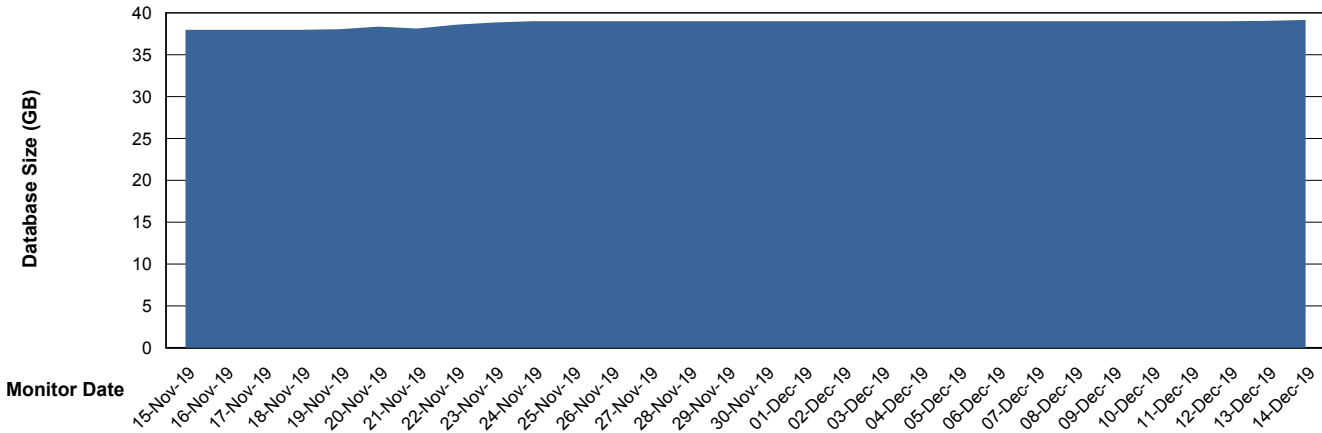

Database Performance ECLDB_Standby

DB Processes Max 300
DB Sessions Max 480

Weekly SLA Customer Report

Customer ECL Production
 Database ID 77

DATABASE SIZE ECLDB_Production

Database growth over last month

Database Tablespace ECLDB_Production

Date	Tablespace Name	Filesize (Gb)	Usedsize (Gb)	Percentage free
14-Dec-19	ABSDATA	44	36	18
	INDX	8	1	88
13-Dec-19	ABSDATA	44	36	18
	INDX	8	1	88
12-Dec-19	ABSDATA	44	36	18
	INDX	8	1	88
11-Dec-19	ABSDATA	44	36	18
	INDX	8	1	88
10-Dec-19	ABSDATA	44	36	18
	INDX	8	1	88
09-Dec-19	ABSDATA	44	35	20
	INDX	8	1	88
08-Dec-19	ABSDATA	44	35	20
	INDX	8	1	88