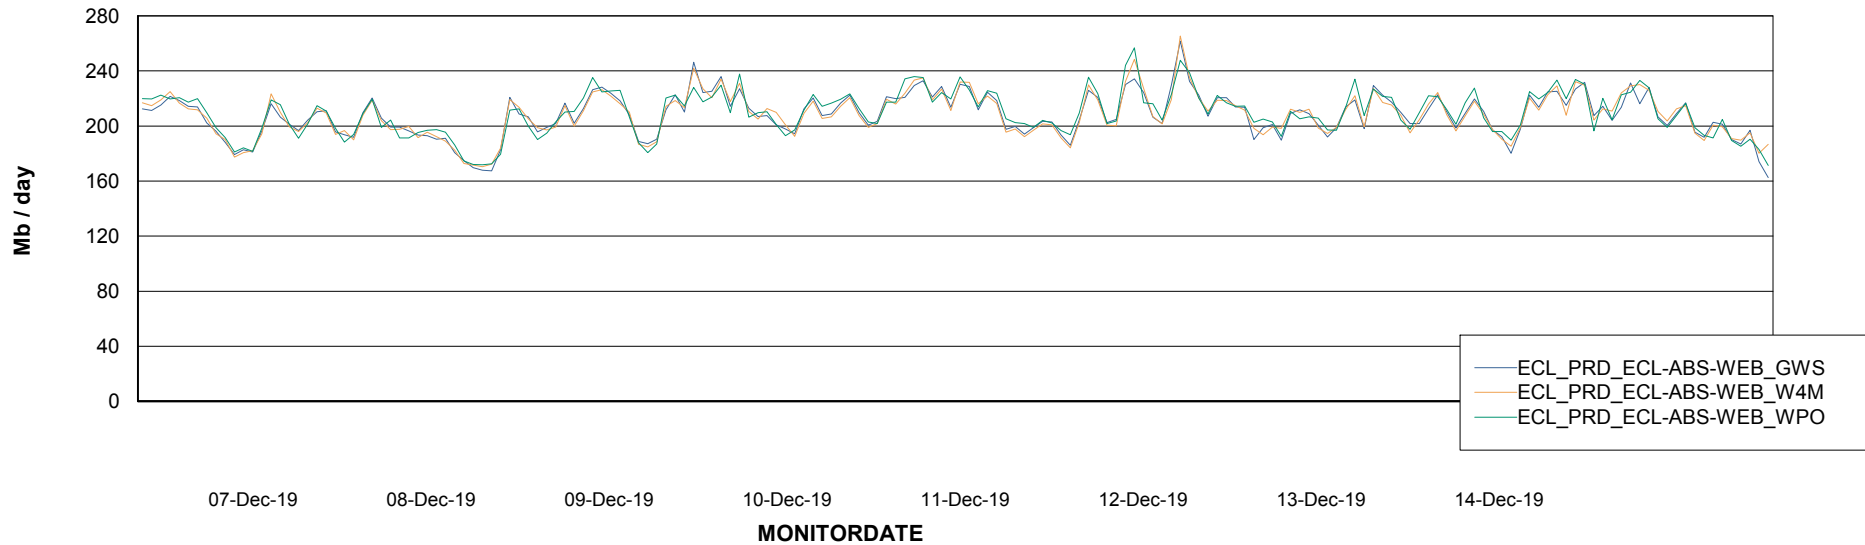

ABSolute Web Component Services

Avg memory used per ABS Web component