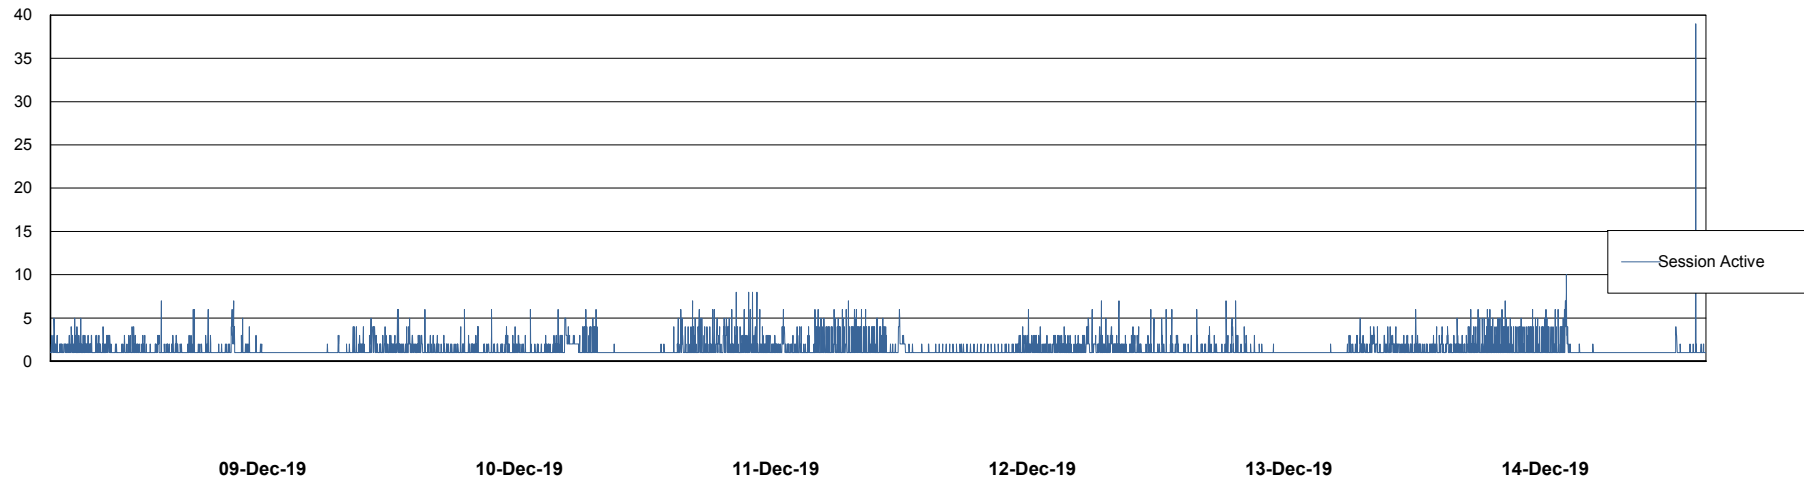

Weekly SLA Customer Report

Customer ECL Production
Database ID 77

Harddisk Usage ECL_PRD_ECL-ABS-WEB

	Free disk space on c: (%)	Total disk space on c: (Gb)
14-Dec-19	80	127
13-Dec-19	80	127
12-Dec-19	80	127
11-Dec-19	80	127
10-Dec-19	81	127
09-Dec-19	81	127
08-Dec-19	81	127

Weekly SLA Customer Report

Customer ECL Production
Database ID 77

Database Performance ECLDB_Production

DB Processes Max 300
DB Sessions Max 480

Weekly SLA Customer Report

Customer ECL Production
Database ID 77