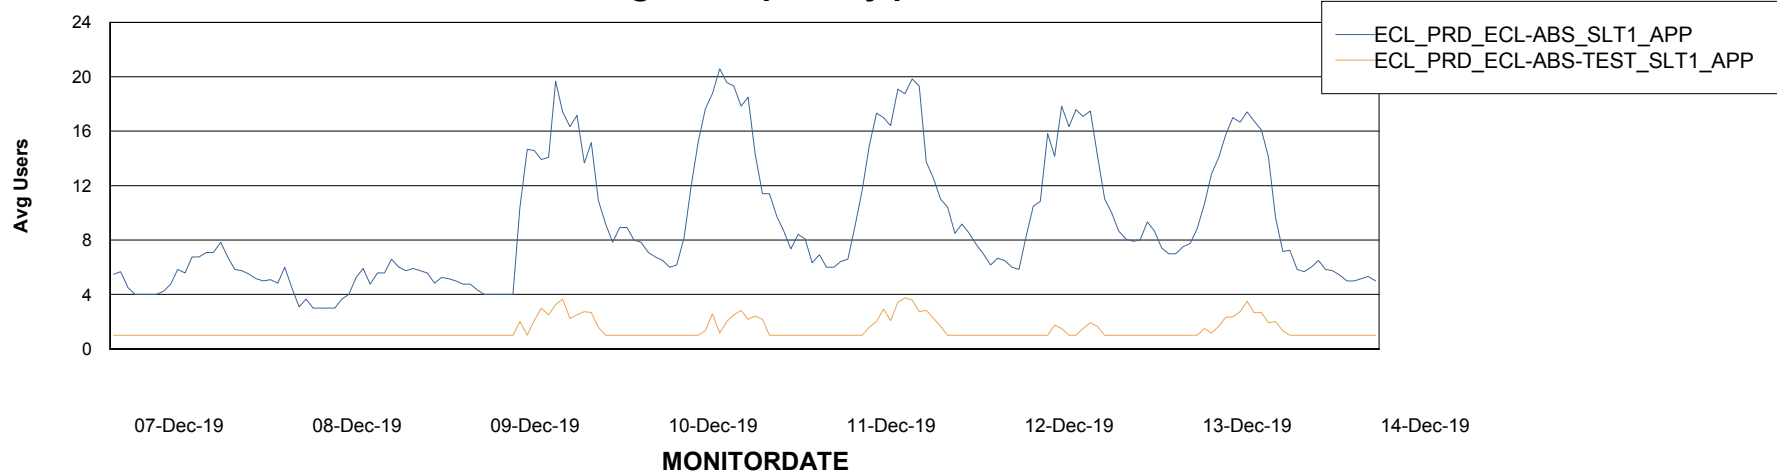

Avg users per day per ABS server