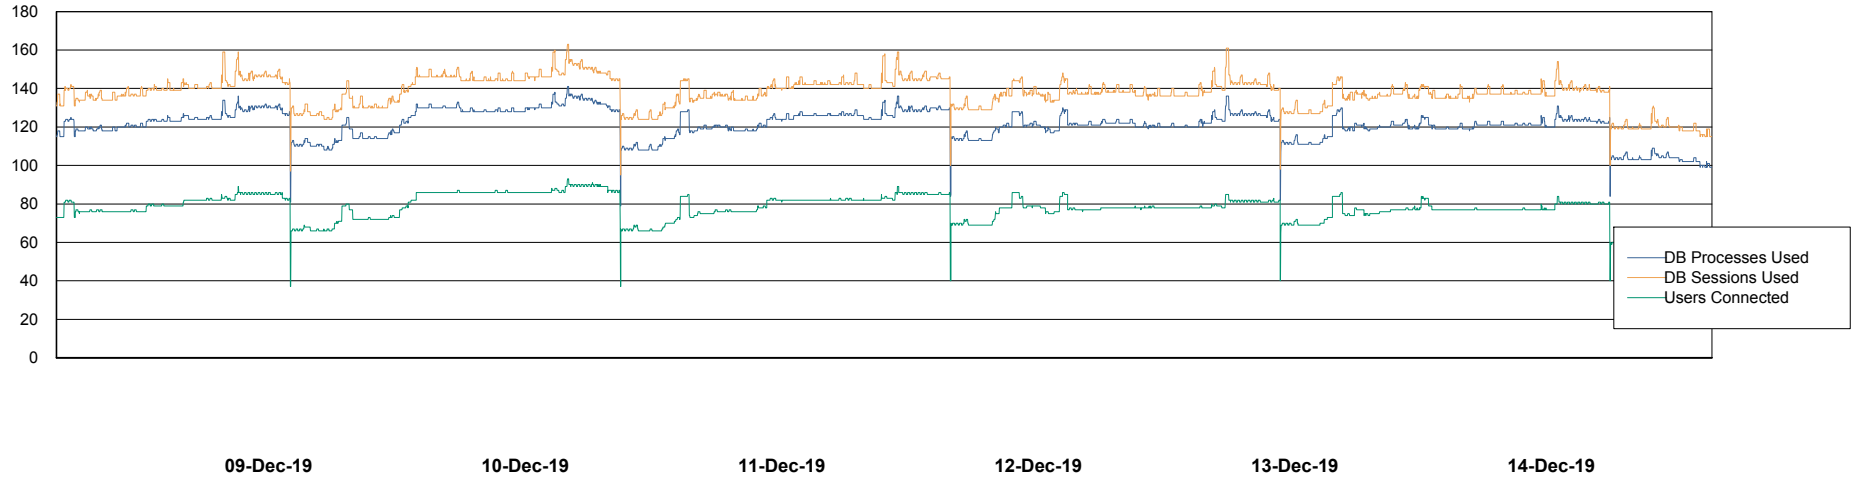

Database Performance DFDDDB_Production

DB Processes Max 600
DB Sessions Max 928