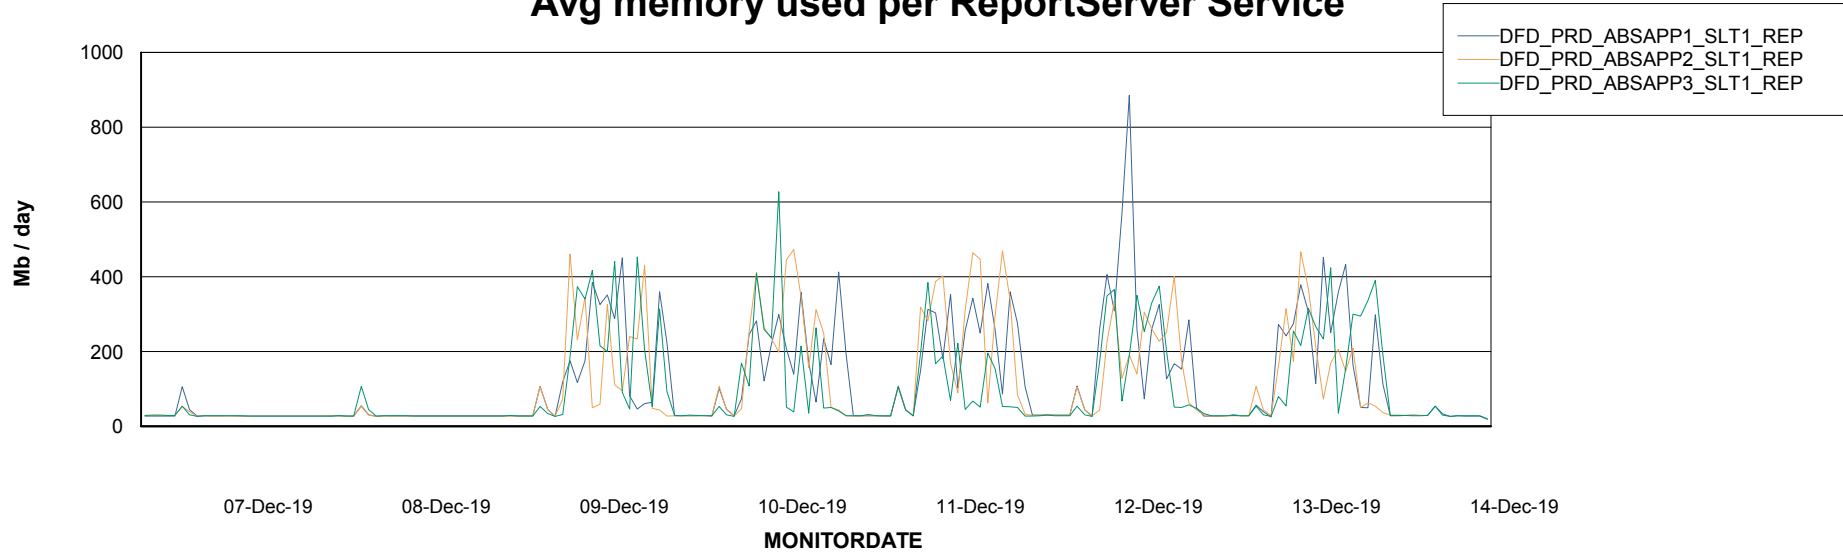

ABSSolute Application ReportServer Services

Avg memory used per ReportServer Service