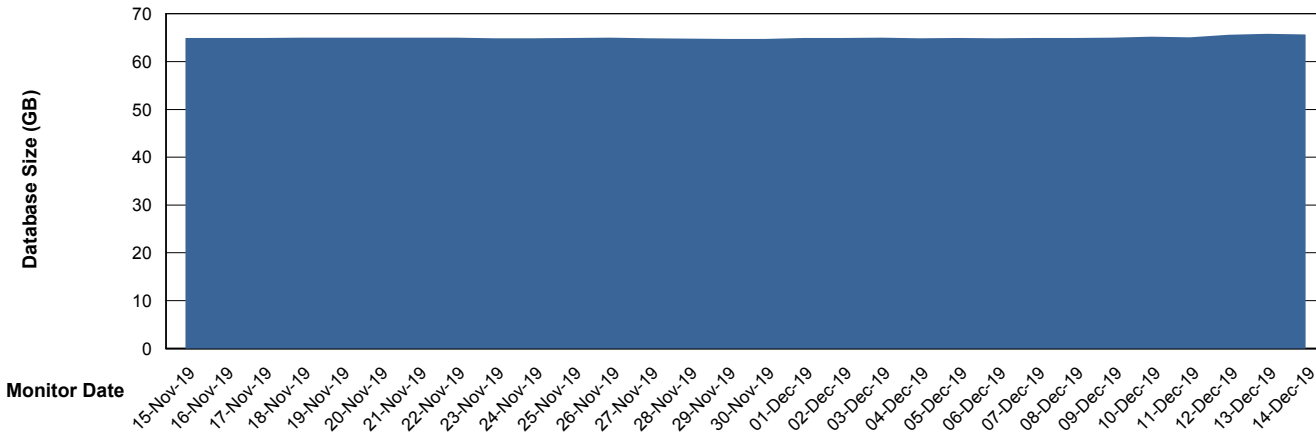

# Weekly SLA Customer Report

Customer DFD Production  
Database ID 39

DATABASE SIZE DFDDDB\_Production

### Database growth over last month

DATABASE SIZE DFDDDBI\_Production

### Database growth over last month