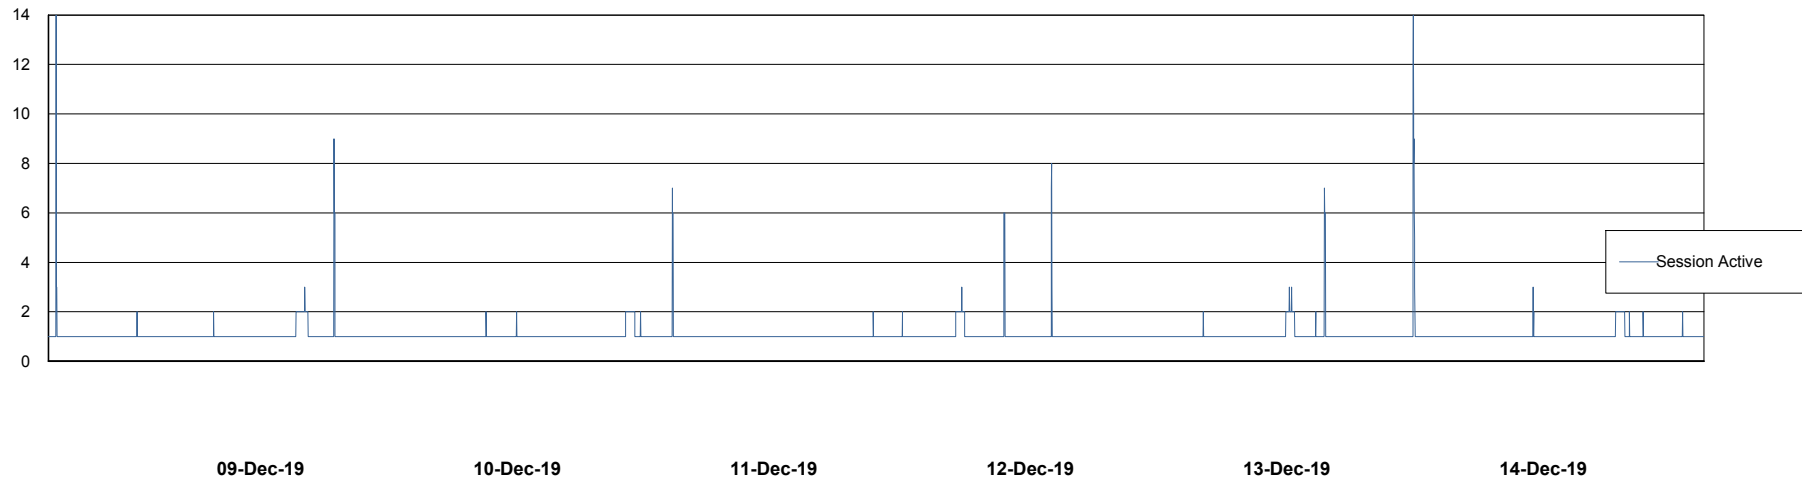

Database Performance DFDDDBBI_Production

DB Processes Max 500
DB Sessions Max 772