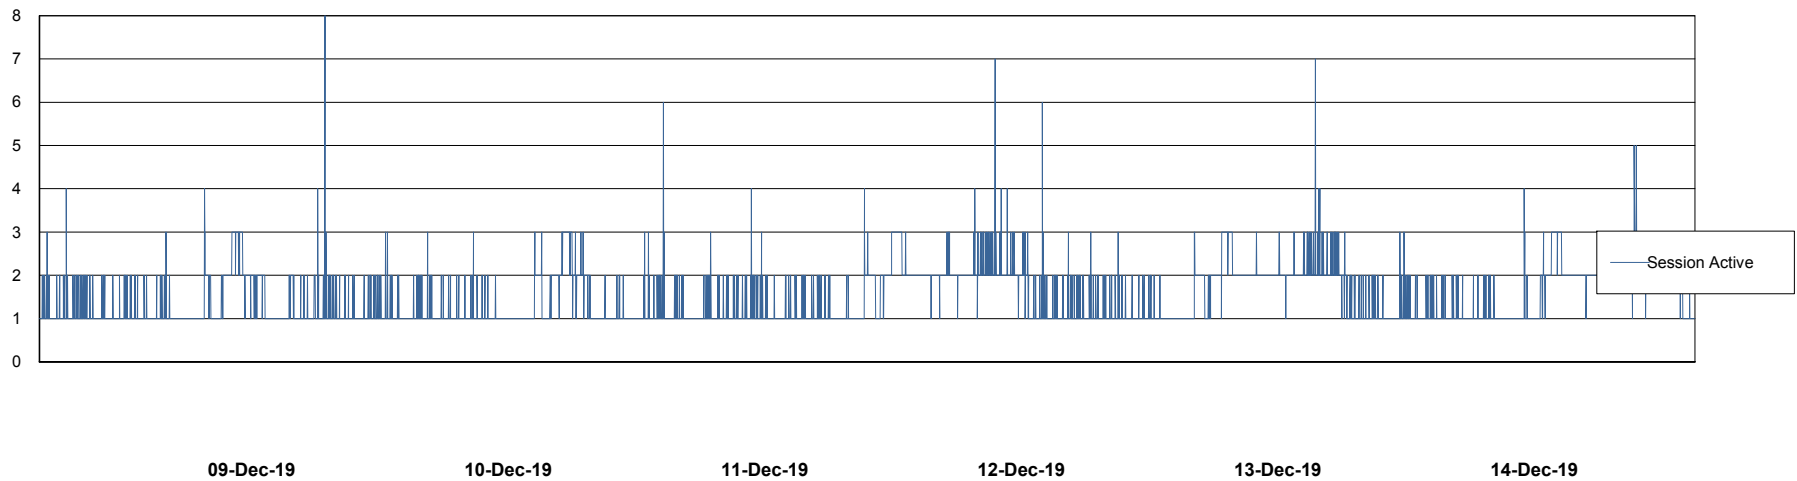

Database Performance DFDDDB_Production

DB Processes Max 600
DB Sessions Max 928