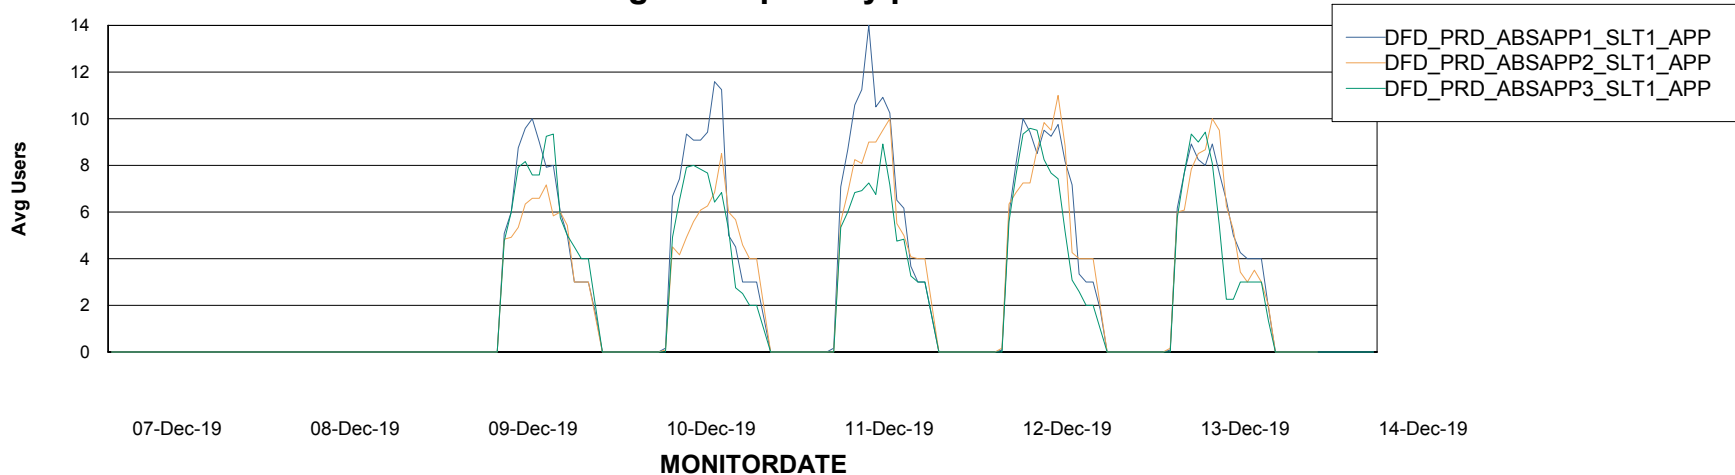

Avg users per day per ABS server