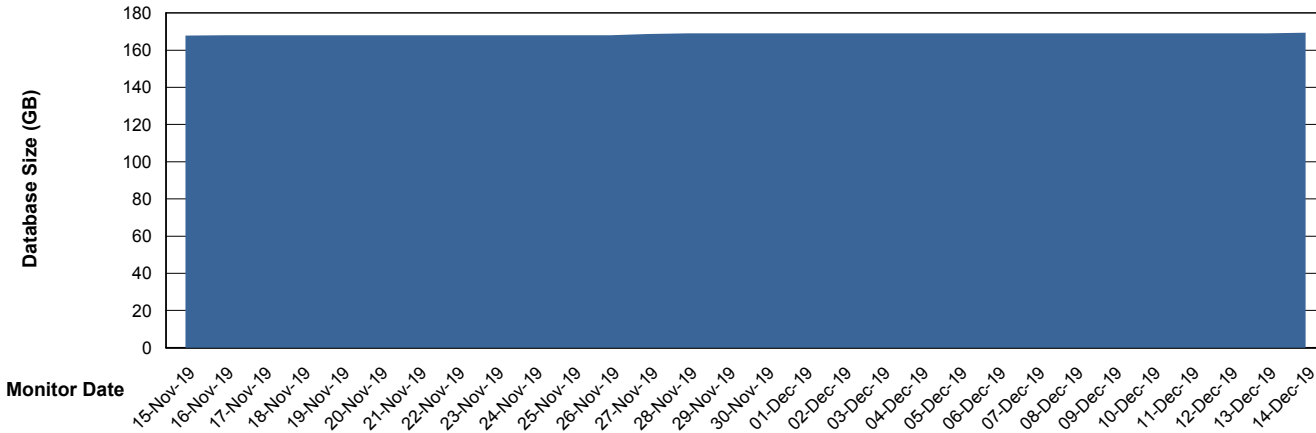

DATABASE SIZE DFDDDB_Production

Database growth over last month