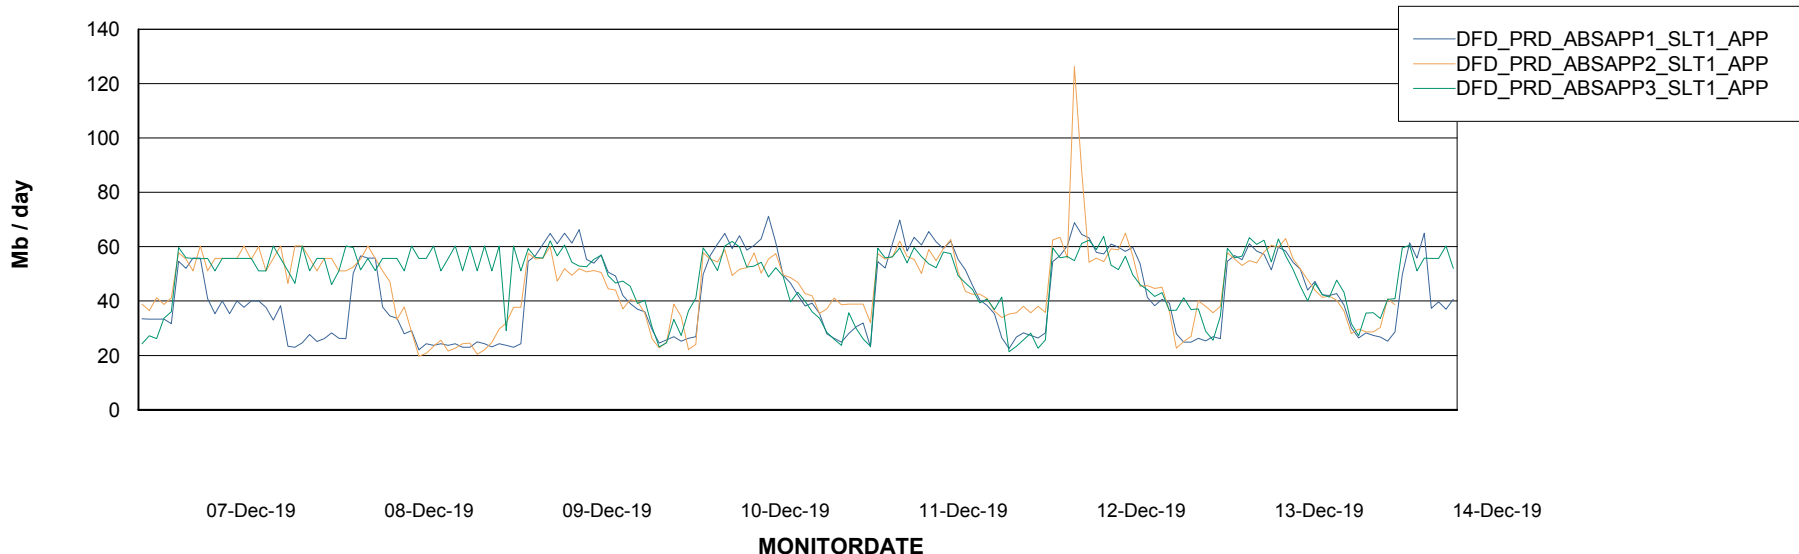

ABSSolute Application Server Services

Avg memory used per ABS Server Service