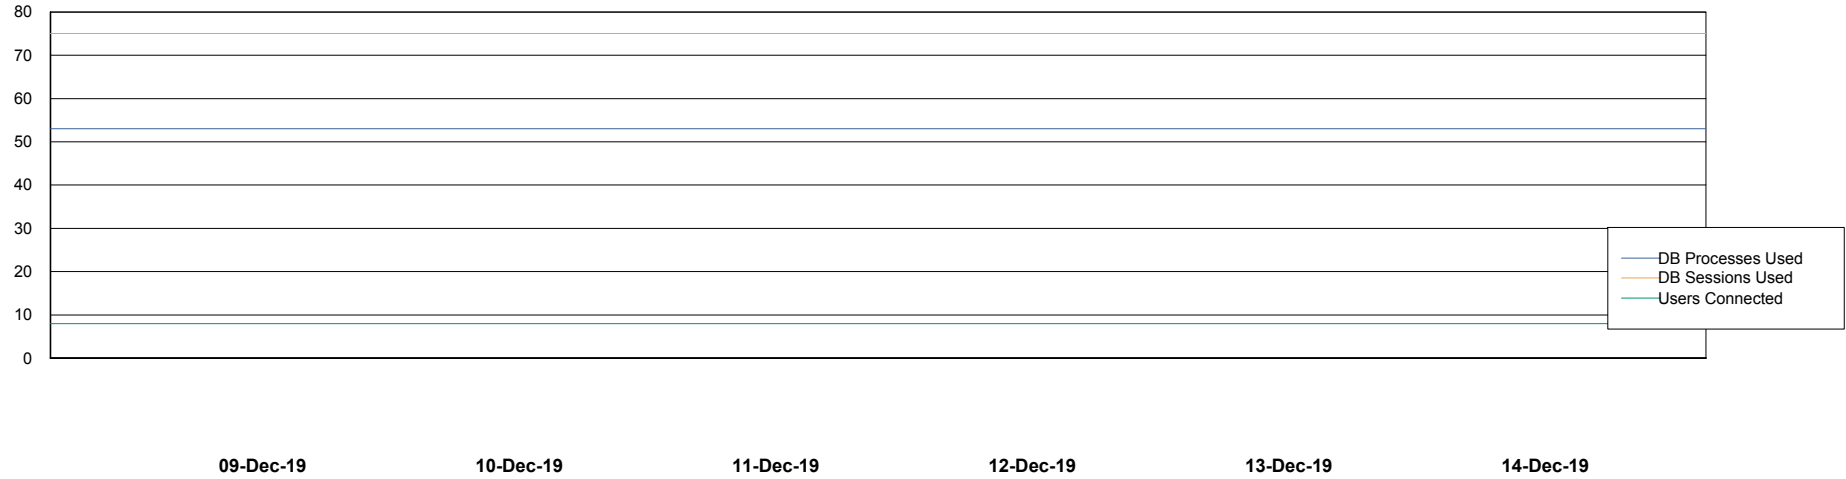

Database Performance DFDDB_Standby

DB Processes Max 600
DB Sessions Max 928