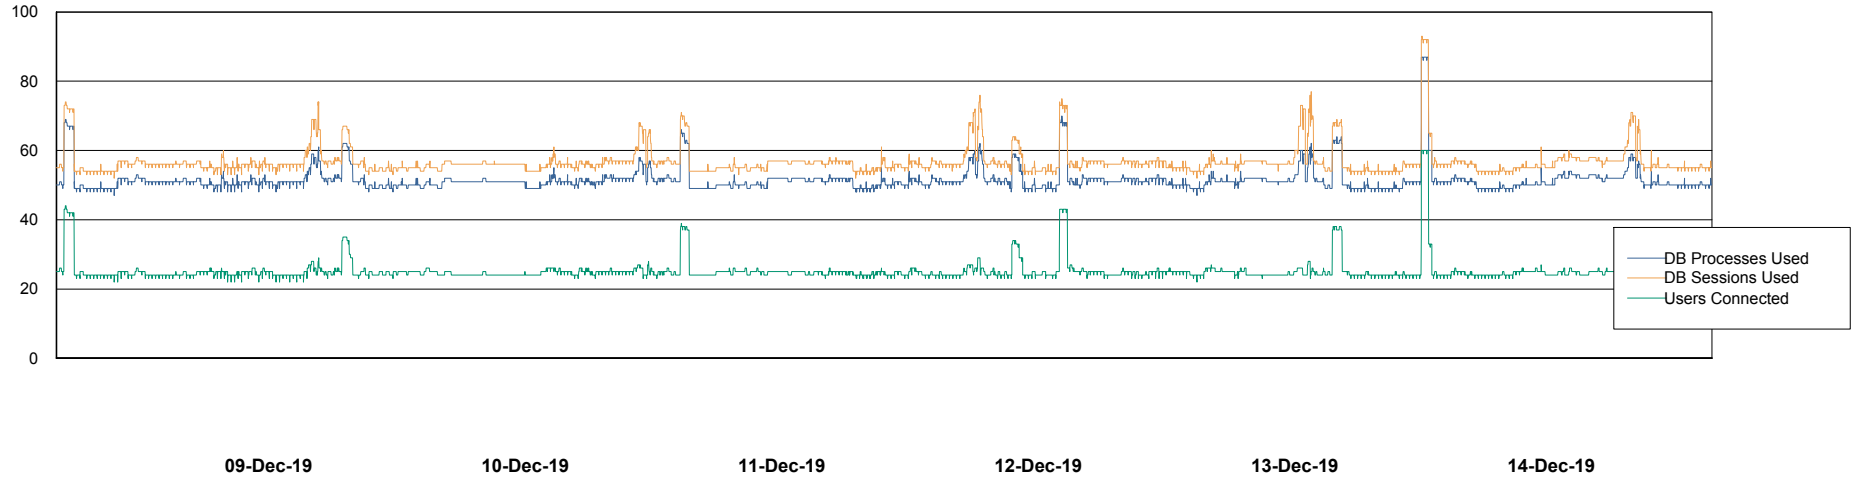

Database Performance DFDDDBBI_Production

DB Processes Max 500
DB Sessions Max 772