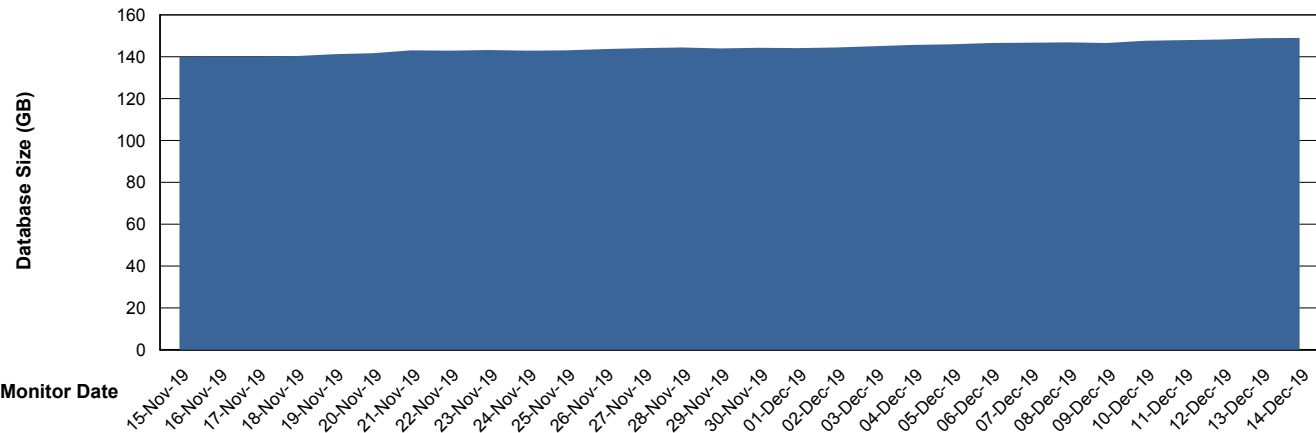

Database Performance CUS_ProdDB_Standby

DB Processes Max 300
DB Sessions Max 472

Weekly SLA Customer Report

Customer CUS Production
 Database ID 84

DATABASE SIZE CUS_ProdDB_Primary

Database growth over last month