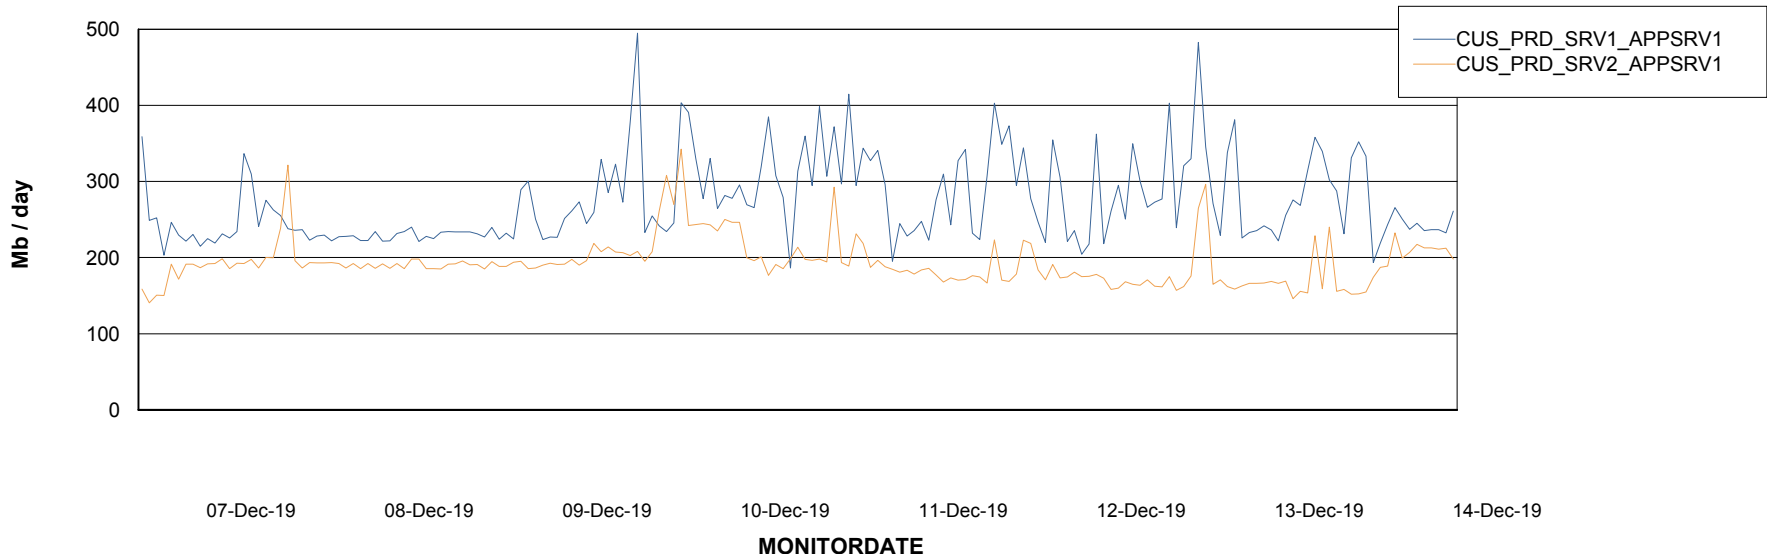

ABSolute Application Server Services

Avg memory used per ABS Server Service