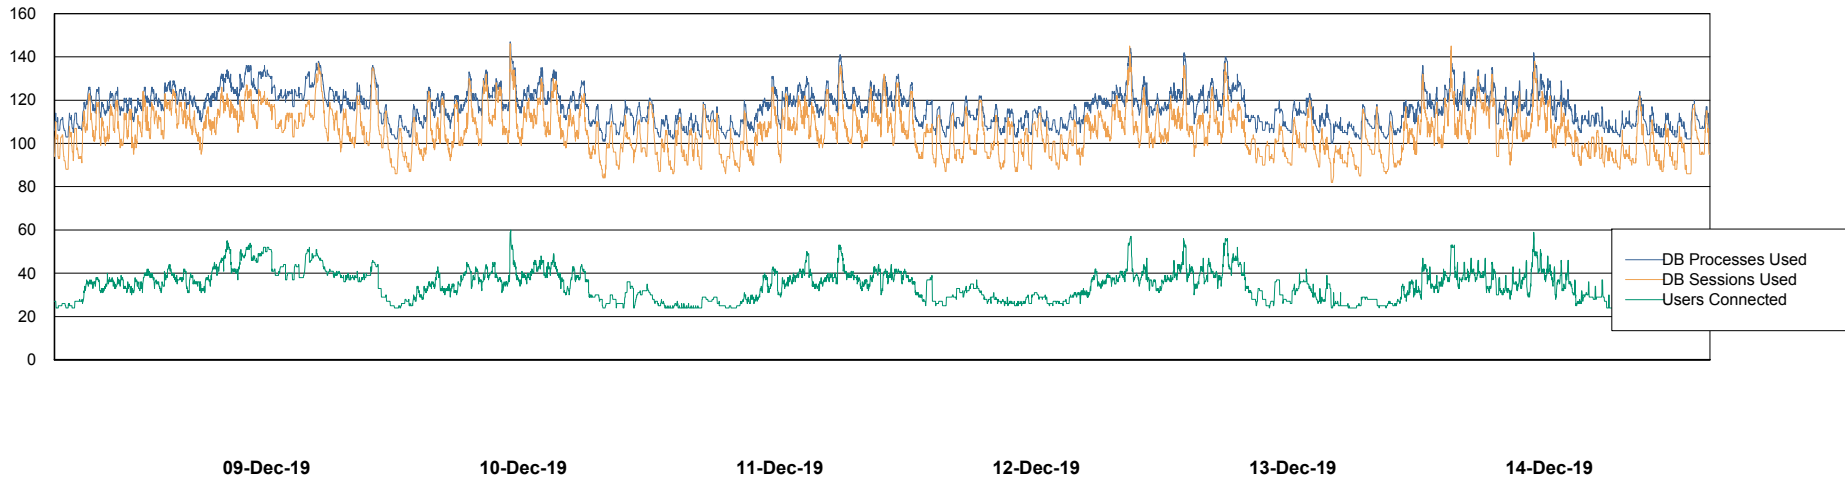

Database Performance CUS_ProdDB_Primary

DB Processes Max 300
DB Sessions Max 472