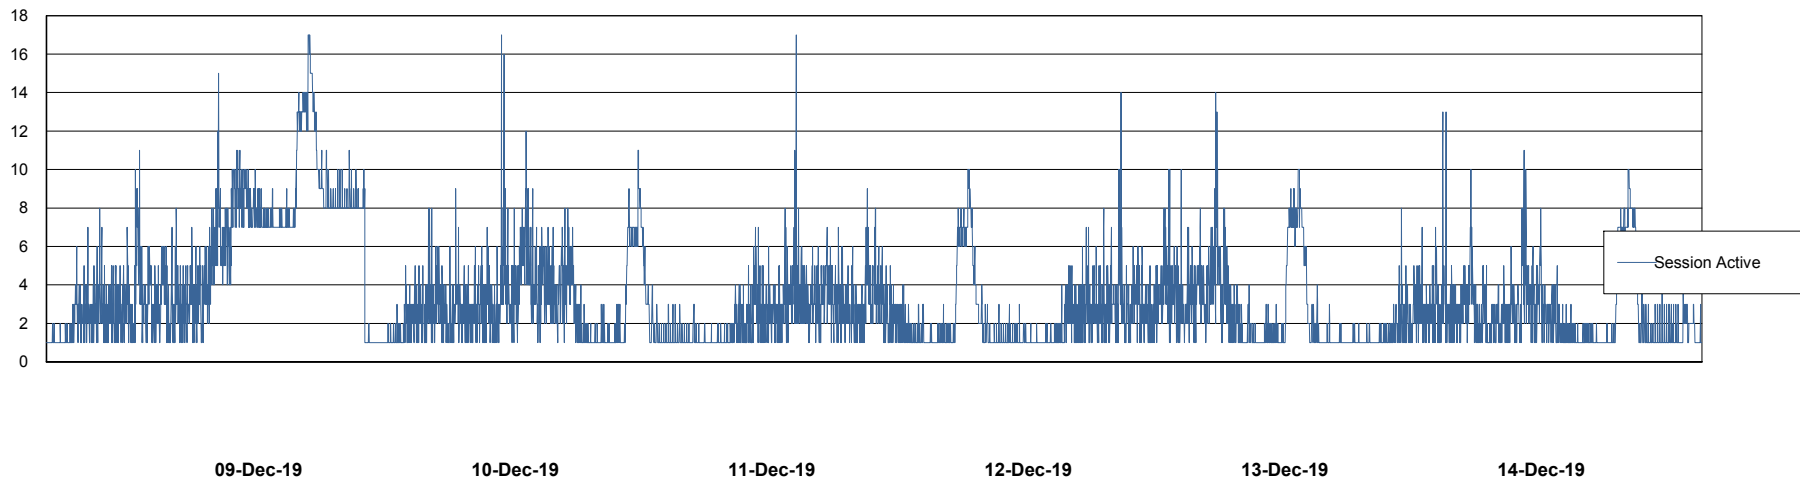

Database Performance CUS_ProdDB_Primary

DB Processes Max 300
DB Sessions Max 472