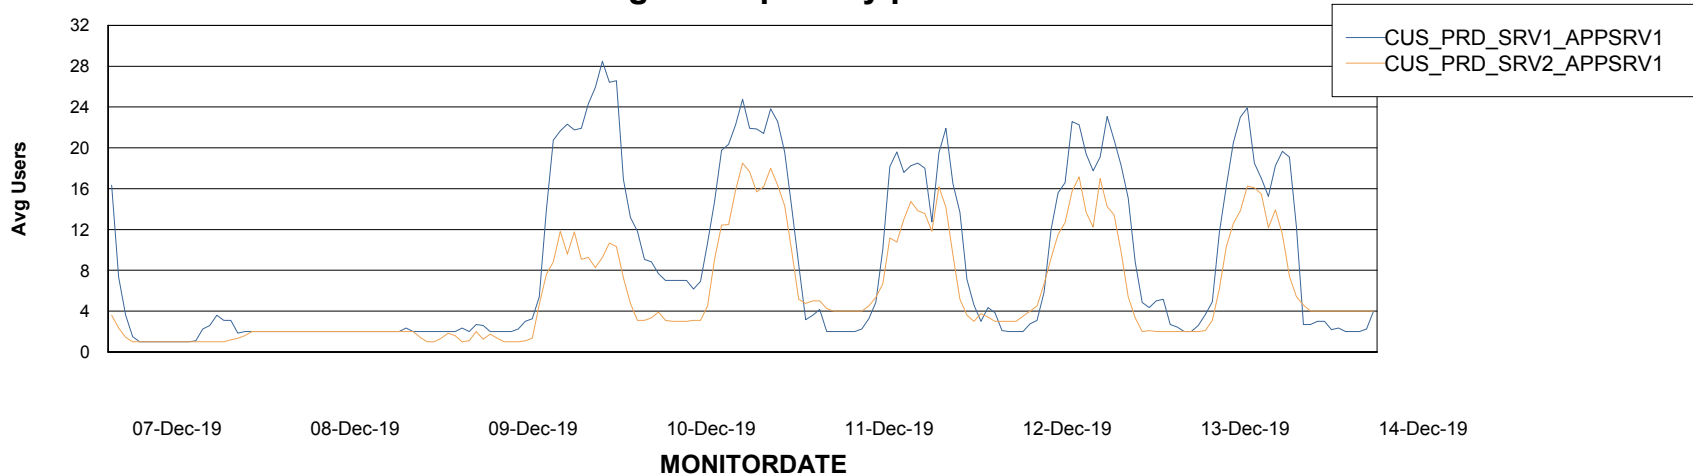

Avg users per day per ABS server