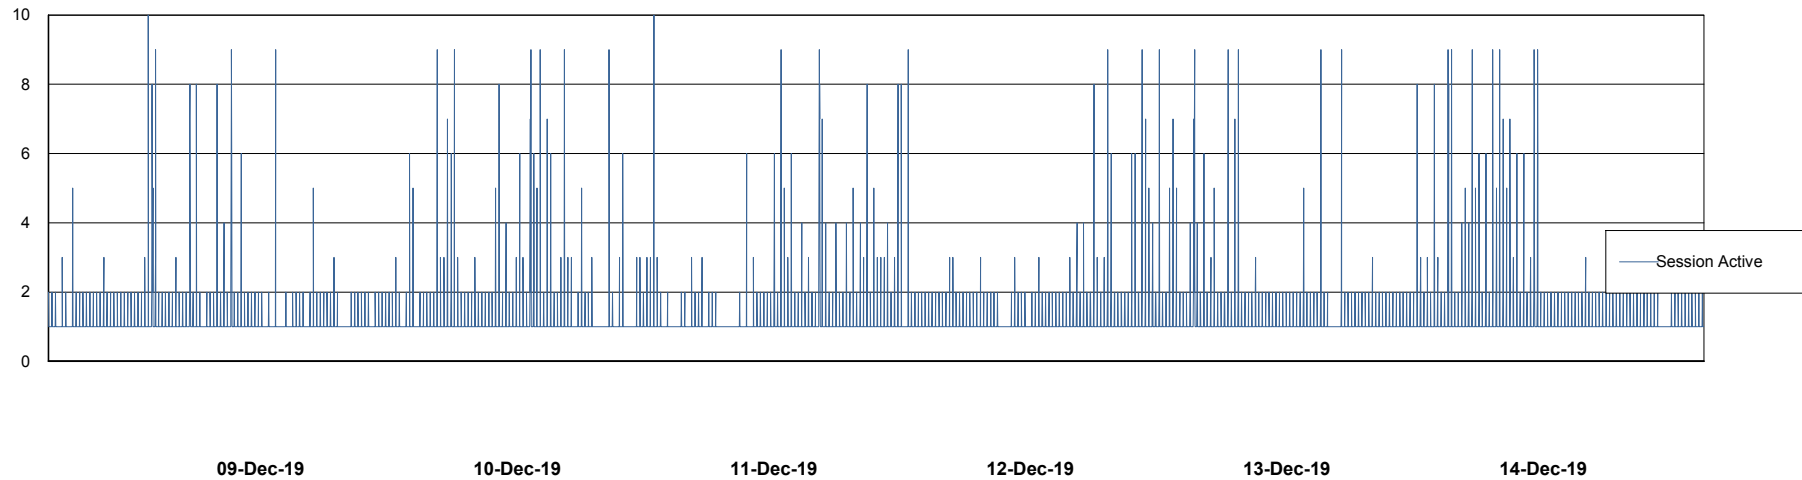

Database Performance CUS_ProdDB_Standby

DB Processes Max 300
DB Sessions Max 472