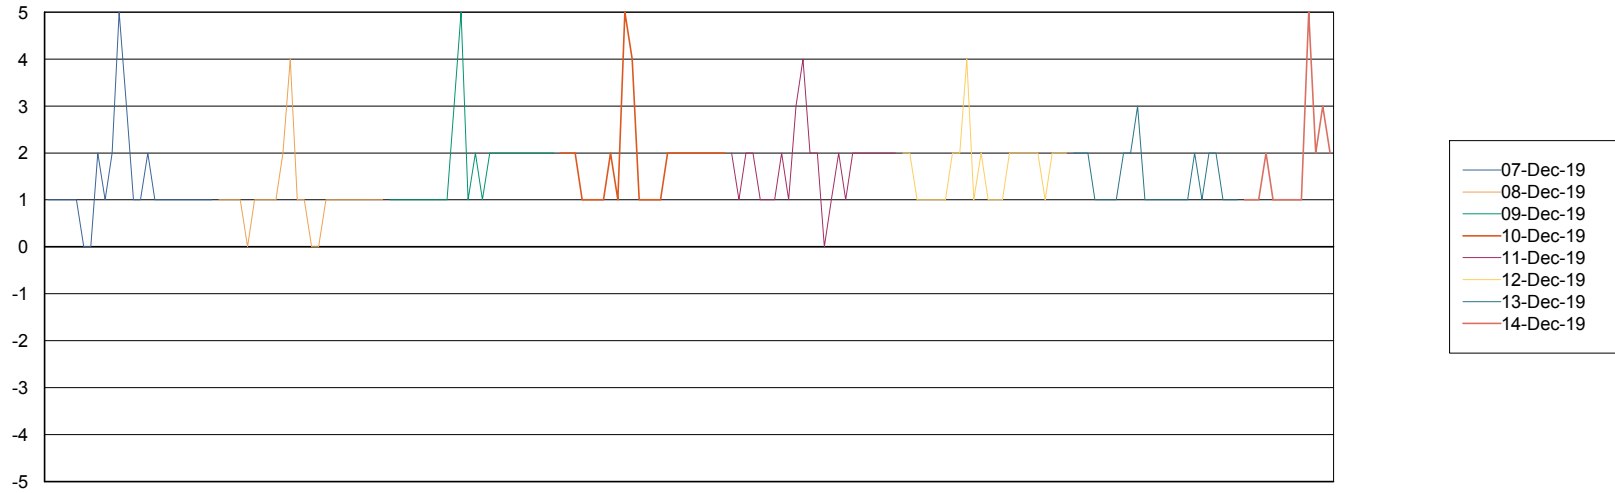

Standby Database Health CUS Production

Recovery lag for last 7 days