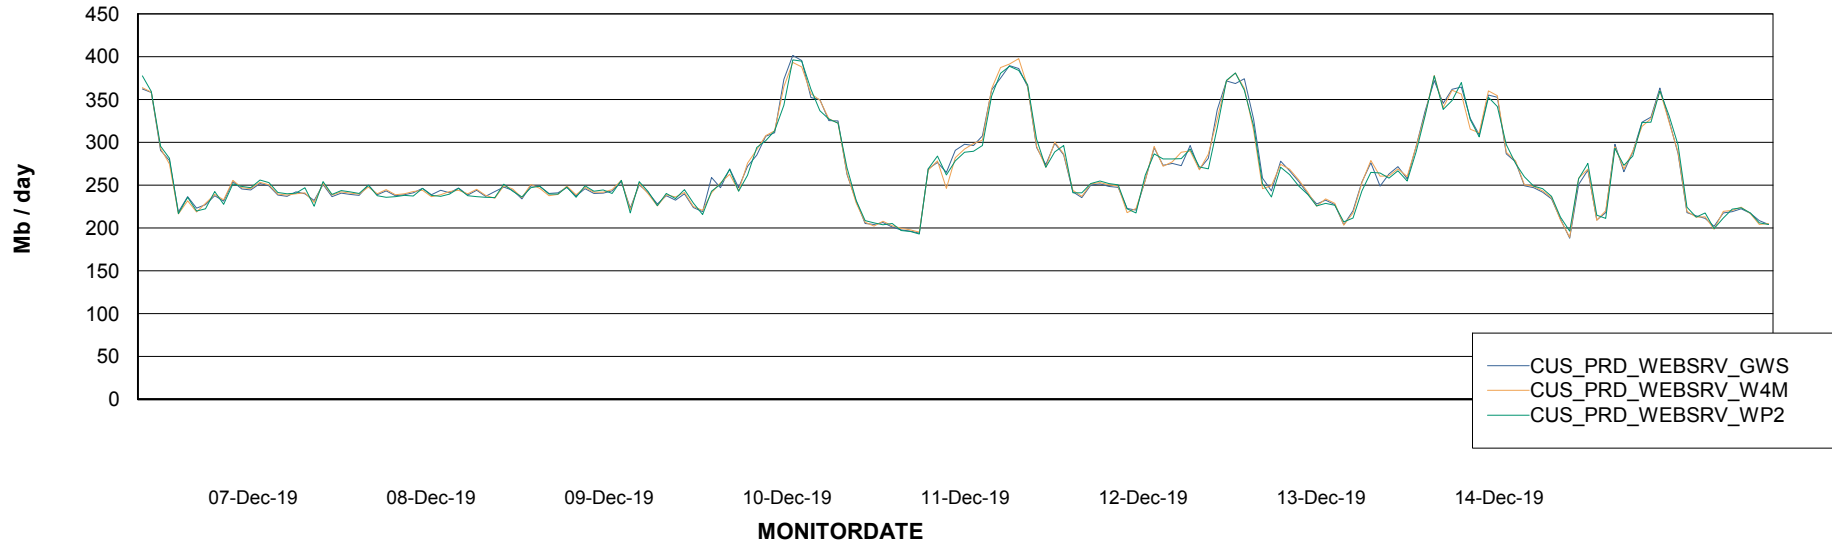

ABSSolute Web Component Services

Avg memory used per ABS Web component