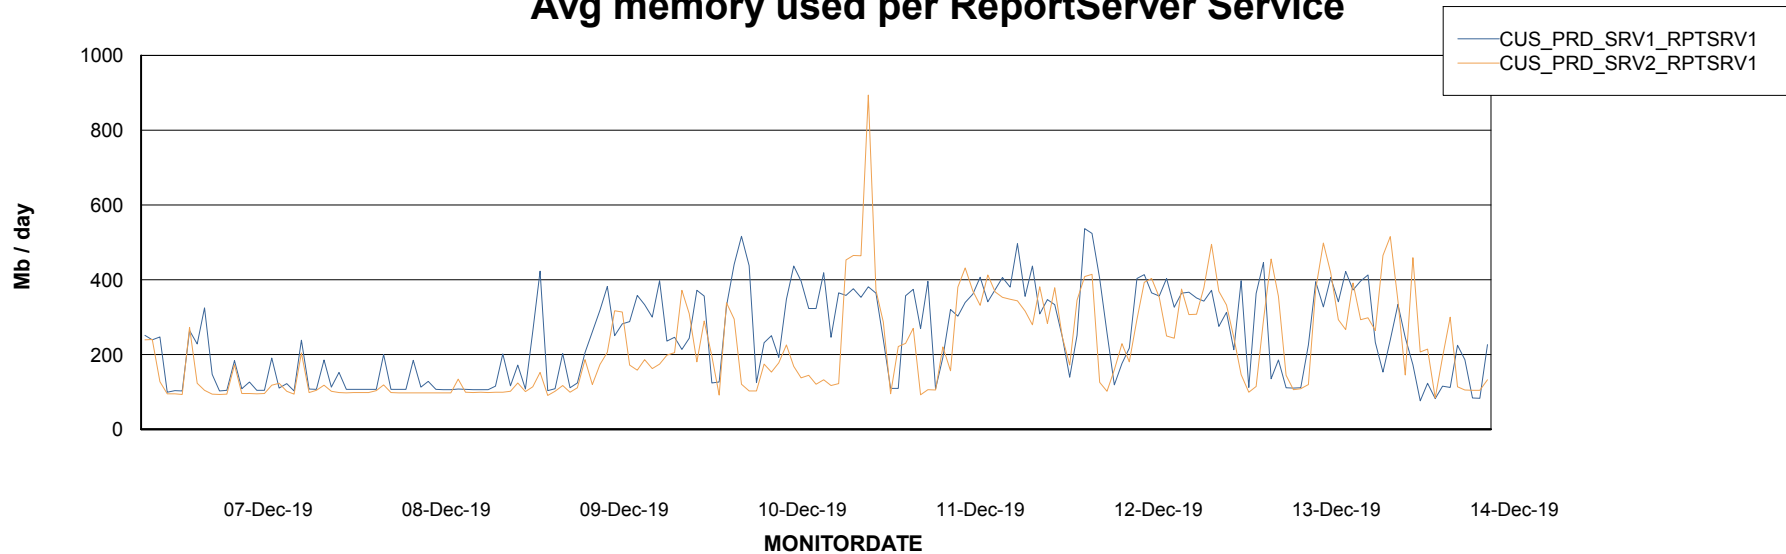

Avg memory used per ABS Server Service

Avg users per day per ABS server

Weekly SLA Customer Report

Customer CUS Production
Database ID 84

ABSolute Web Component Services

Avg memory used per ReportServer Service