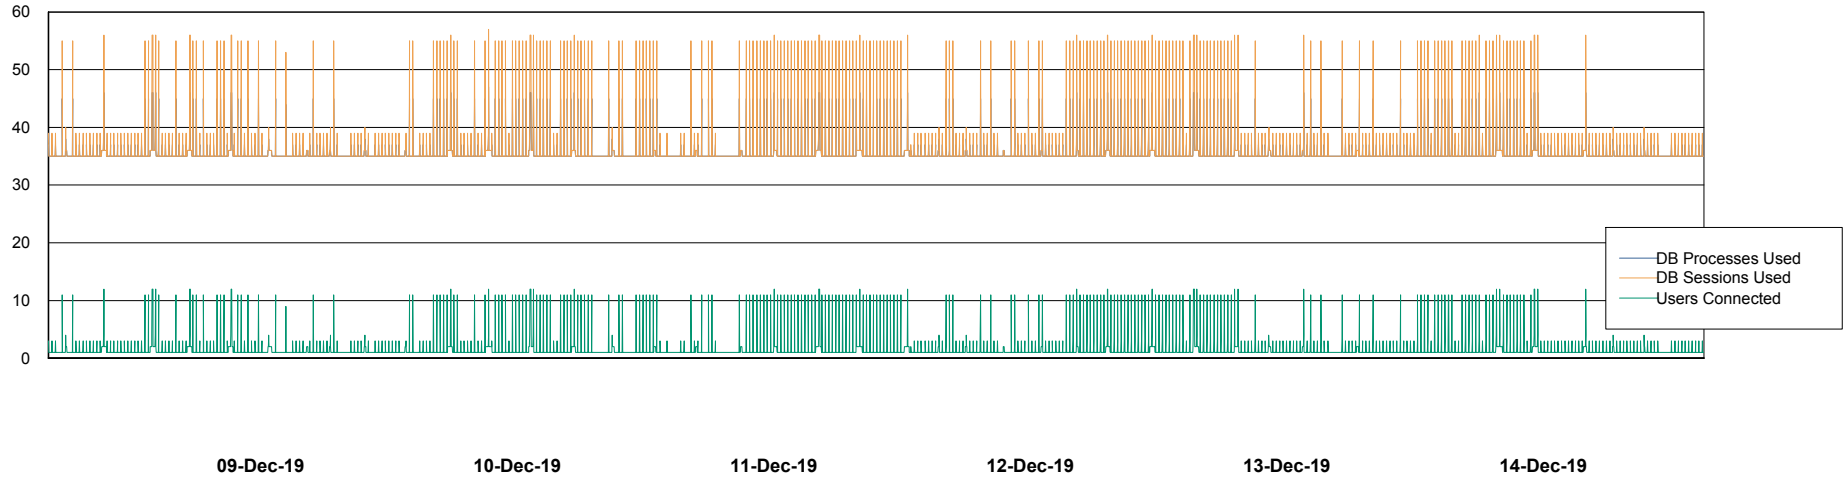

Database Performance CUS_ProdDB_Standby

DB Processes Max 300
DB Sessions Max 472