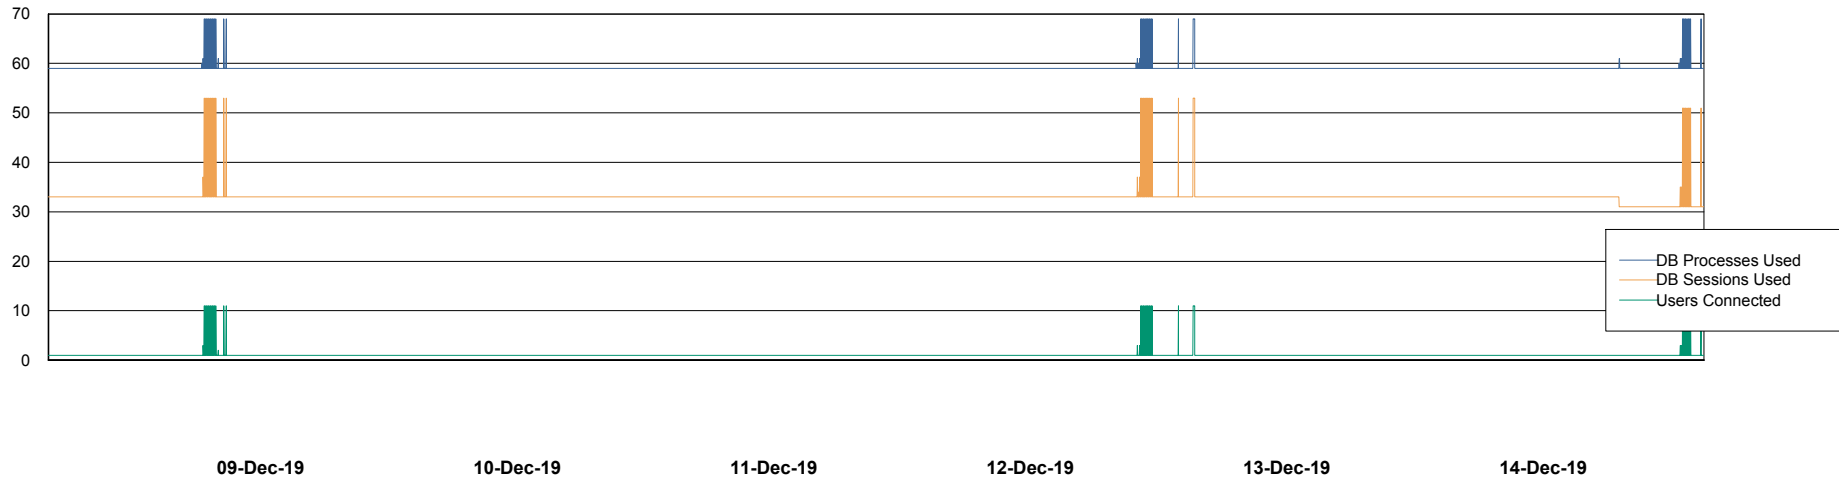

Database Performance BOHABS02_DB_Standby

DB Processes Max 500
DB Sessions Max 776