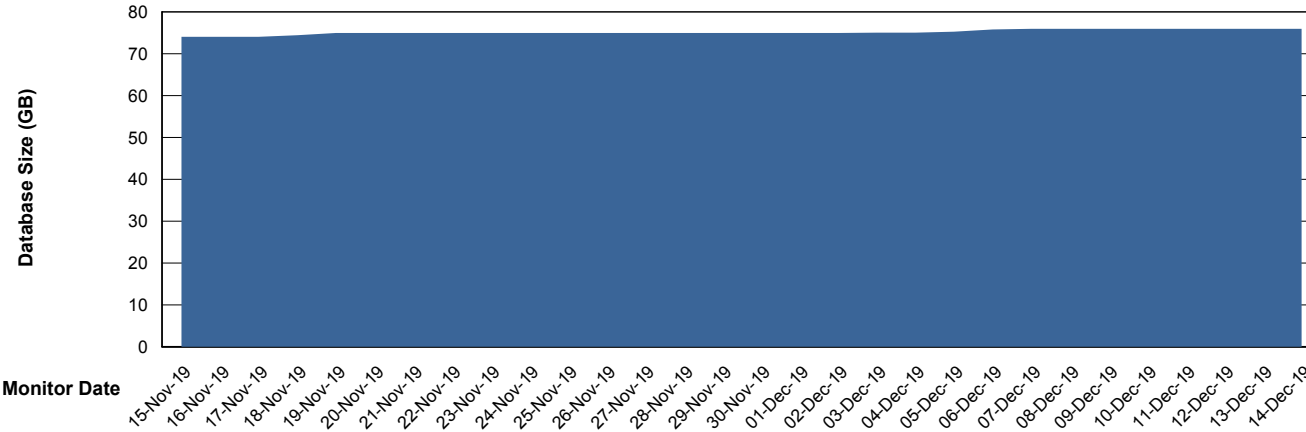

## Database Performance BOHABS02\_DB\_Standby

DB Processes Max 500  
DB Sessions Max 776

# Weekly SLA Customer Report

Customer BOH\_Production  
 Database ID 55

DATABASE SIZE BOHABS01\_DB\_Primary

Database growth over last month

Database Tablespace BOHABS01\_DB\_Primary

Date	Tablespace Name	Filesize (Gb)	Usedsize (Gb)	Percentage free
14-Dec-19	ABSDATA	48	28	42
	INDX	52	46	12
13-Dec-19	ABSDATA	48	28	42
	INDX	52	46	12
12-Dec-19	ABSDATA	48	28	42
	INDX	52	46	12
11-Dec-19	ABSDATA	48	28	42
	INDX	52	46	12
10-Dec-19	ABSDATA	48	28	42
	INDX	52	46	12
09-Dec-19	ABSDATA	48	28	42
	INDX	52	46	12
08-Dec-19	ABSDATA	48	28	42
	INDX	52	46	12