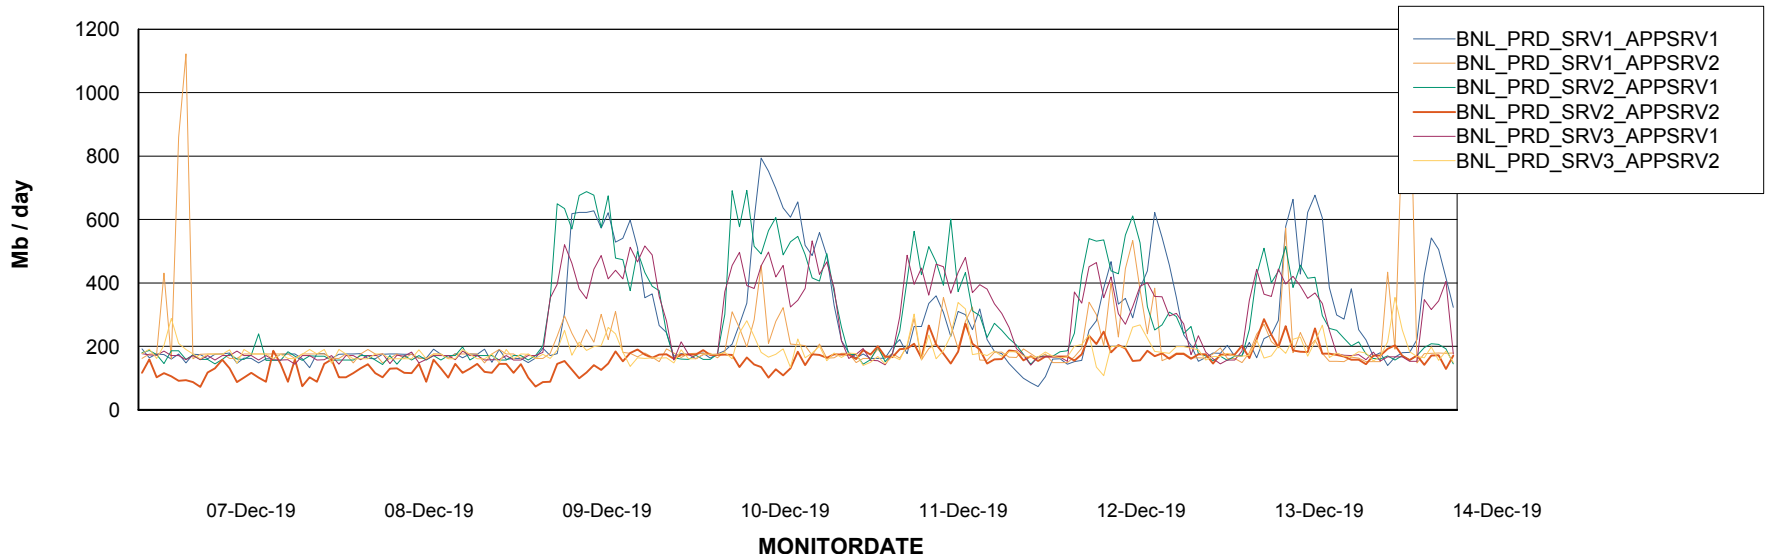

Weekly SLA Customer Report

Customer BNL_Production
 Database ID 83

Database Tablespace BNLDB_Production

Date	Tablespace Name	Filesize (Gb)	Usedsize (Gb)	Percentage free
14-Dec-19	ABSDATA	106	81	24
	INDX	320	275	14
13-Dec-19	ABSDATA	106	81	24
	INDX	320	275	14
12-Dec-19	ABSDATA	106	81	24
	INDX	320	275	14
11-Dec-19	ABSDATA	106	81	24
	INDX	320	275	14
10-Dec-19	ABSDATA	106	81	24
	INDX	320	275	14
09-Dec-19	ABSDATA	106	81	24
	INDX	320	275	14
08-Dec-19	ABSDATA	106	81	24
	INDX	320	275	14

Standby Database Health BNL_Production

Recovery lag for last 7 days

Weekly SLA Customer Report

Customer BNL_Production
Database ID 83

ABSSolute Application Server Services

Avg memory used per ABS Server Service