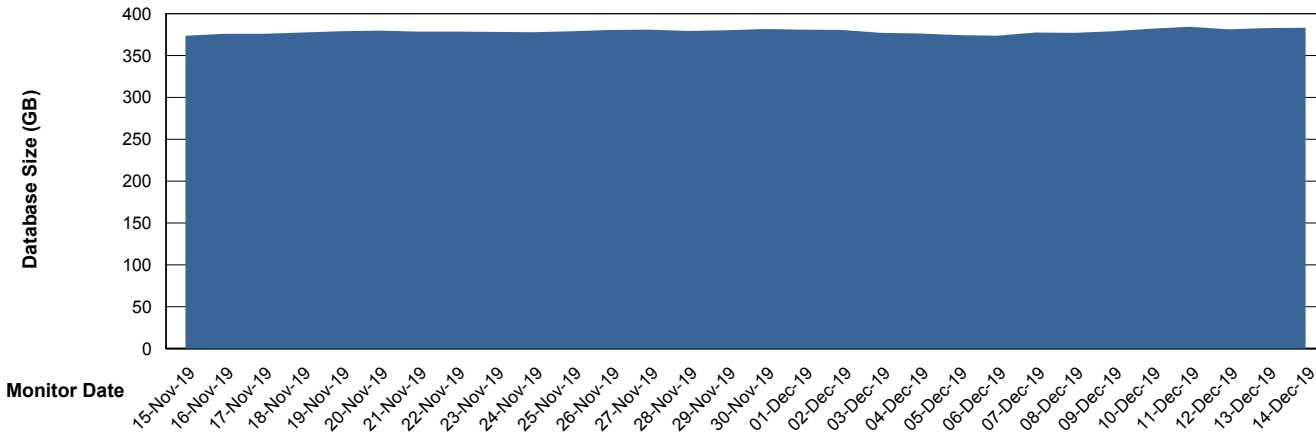

Weekly SLA Customer Report

Customer BNL_Production
Database ID 83

DATABASE SIZE BNLDB_FUT_FutureLive

Database growth over last month

DATABASE SIZE BNLDB_Production

Database growth over last month

Weekly SLA Customer Report

Customer BNL_Production
Database ID 83

Database Tablespace BNLDB_FUT_FutureLive

Date	Tablespace Name	Filesize (Gb)	Usedsize (Gb)	Percentage free
14-Dec-19	ABSDATA	90	71	21
	INDX	162	135	17
13-Dec-19	ABSDATA	90	70	22
	INDX	162	135	17
12-Dec-19	ABSDATA	90	70	22
	INDX	162	135	17
11-Dec-19	ABSDATA	90	70	22
	INDX	162	135	17
10-Dec-19	ABSDATA	90	70	22
	INDX	162	135	17
09-Dec-19	ABSDATA	90	70	22
	INDX	162	135	17
08-Dec-19	ABSDATA	90	70	22
	INDX	162	135	17