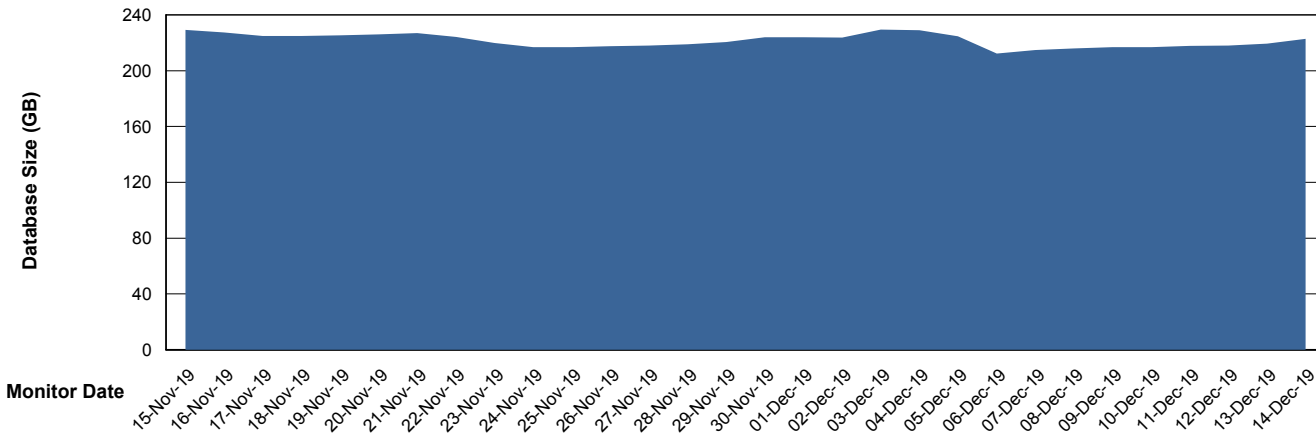

Weekly SLA Customer Report

Customer BNL_Production
Database ID 83

Database Performance BNLDB_FUT_FutureLive

DB Processes Max 1,000
DB Sessions Max 1,536

Weekly SLA Customer Report

Customer BNL_Production
Database ID 83

Database Performance BNLDB_FUT_Standby

DB Processes Max 1,000
DB Sessions Max 1,528

Weekly SLA Customer Report

Customer BNL_Production
Database ID 83

Database Performance BNLDB_Production

DB Processes Max 700
DB Sessions Max 1,072

Weekly SLA Customer Report

Customer BNL_Production
Database ID 83

DATABASE SIZE BNLDB_FUT_FutureLive

Database growth over last month

DATABASE SIZE BNLDB_Production

Database growth over last month

Weekly SLA Customer Report