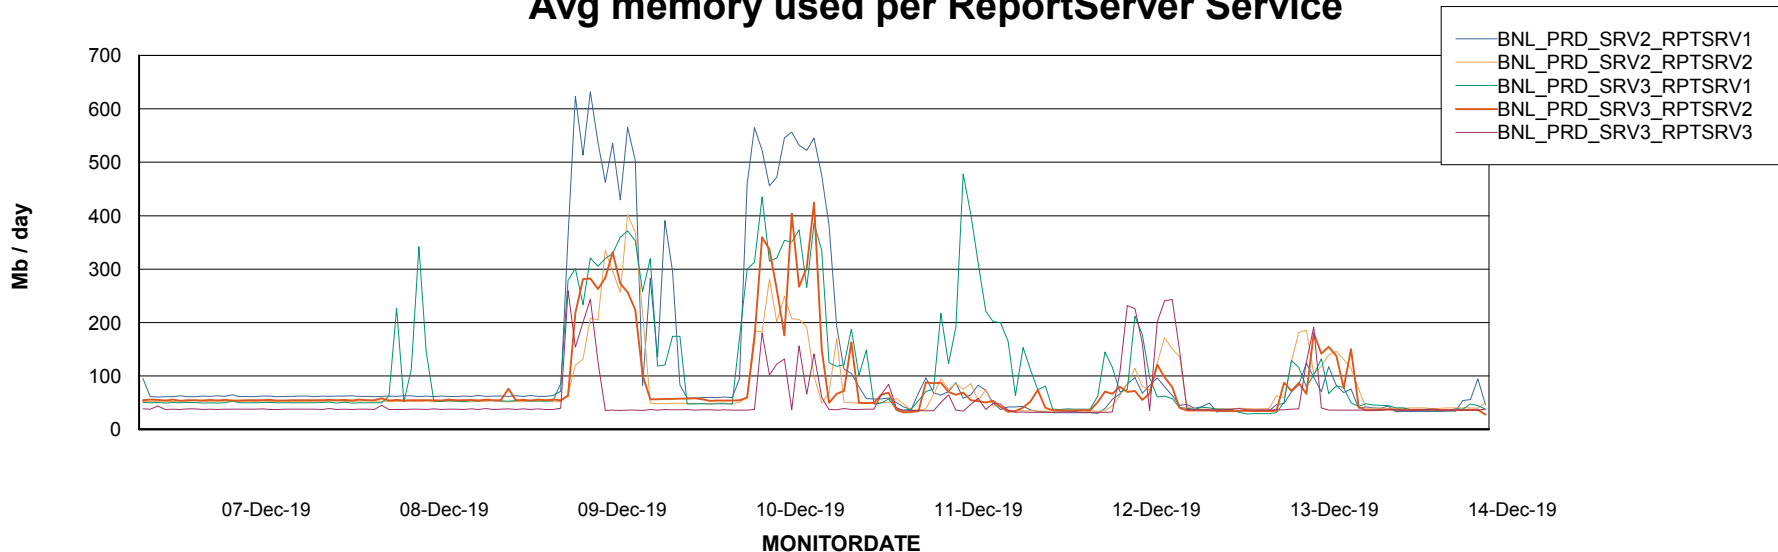

Avg users per day per ABS server

Weekly SLA Customer Report

Customer BNL_Production
Database ID 83

ABSSolute Web Component Services

Avg memory used per ReportServer Service

Disaster per ABS component