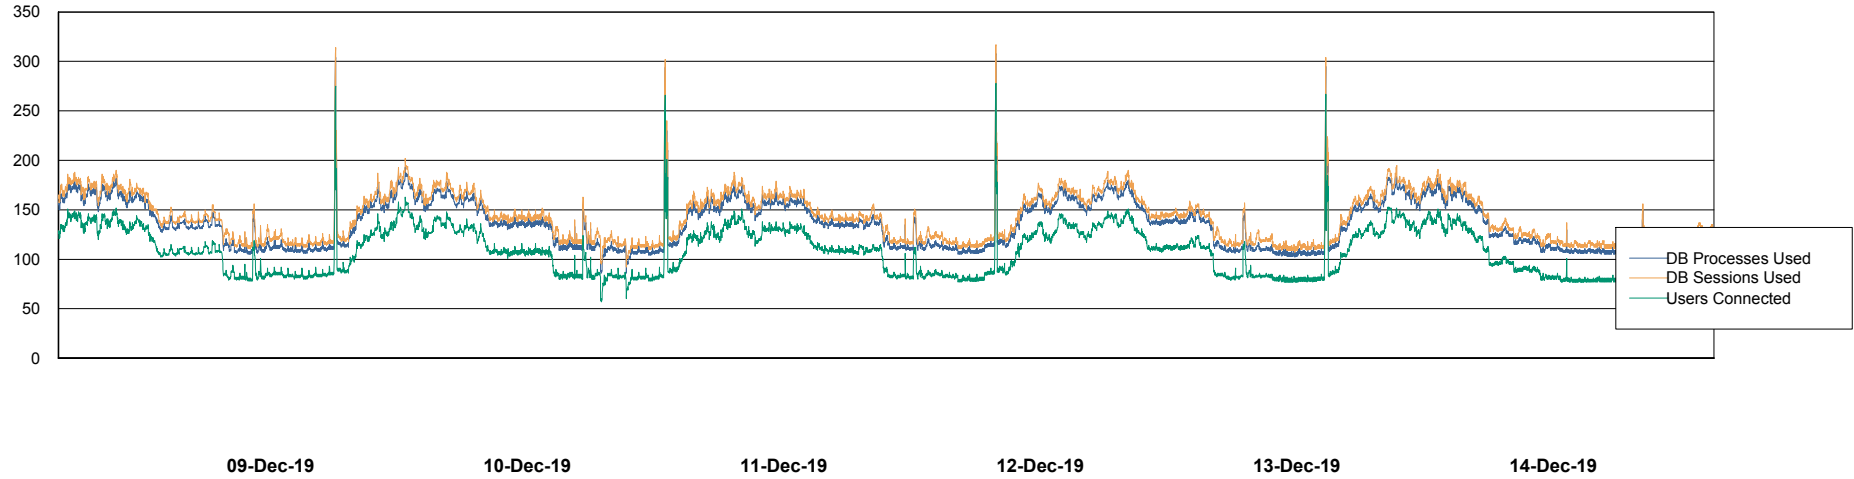

Database Performance BNLDB_FUT_Standby

DB Processes Max 1,000
DB Sessions Max 1,528

Weekly SLA Customer Report

Customer BNL_Production
Database ID 83

Database Performance BNLDB_Production

DB Processes Max 700
DB Sessions Max 1,072

Weekly SLA Customer Report

Customer BNL_Production
Database ID 83

DATABASE SIZE BNLDB_FUT_FutureLive

Database growth over last month

DATABASE SIZE BNLDB_Production

Database growth over last month

Weekly SLA Customer Report