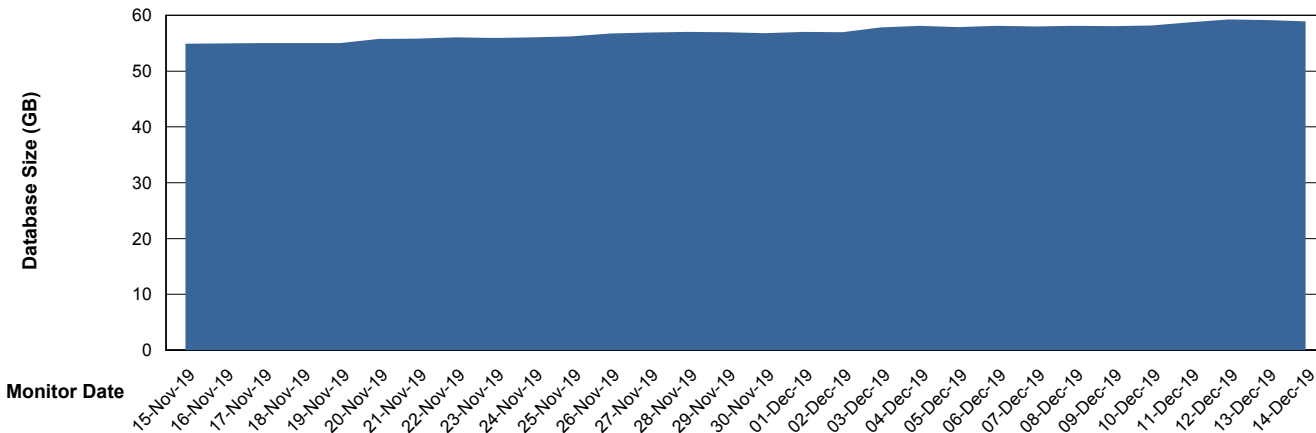

Customer BGG_Production
Database ID 58

Database Performance BGGDB_Standby

Weekly SLA Customer Report

Customer BGG_Production
Database ID 58

DATABASE SIZE BGGDB_BI

Database growth over last month

DATABASE SIZE BGGDB_Production

Database growth over last month

Weekly SLA Customer Report

Customer BGG_Production
Database ID 58

Database Tablespace BGGDB_BI

Date	Tablespace Name	Filesize (Gb)	Usedsize (Gb)	Percentage free
14-Dec-19	ABSDATA	32	28	13
	INDX	34	29	15
13-Dec-19	ABSDATA	32	28	13
	INDX	34	30	12
12-Dec-19	ABSDATA	32	28	13
	INDX	34	30	12
11-Dec-19	ABSDATA	32	28	13
	INDX	34	29	15
10-Dec-19	ABSDATA	32	28	13
	INDX	34	29	15
09-Dec-19	ABSDATA	32	28	13
	INDX	34	29	15
08-Dec-19	ABSDATA	32	28	13
	INDX	34	29	15