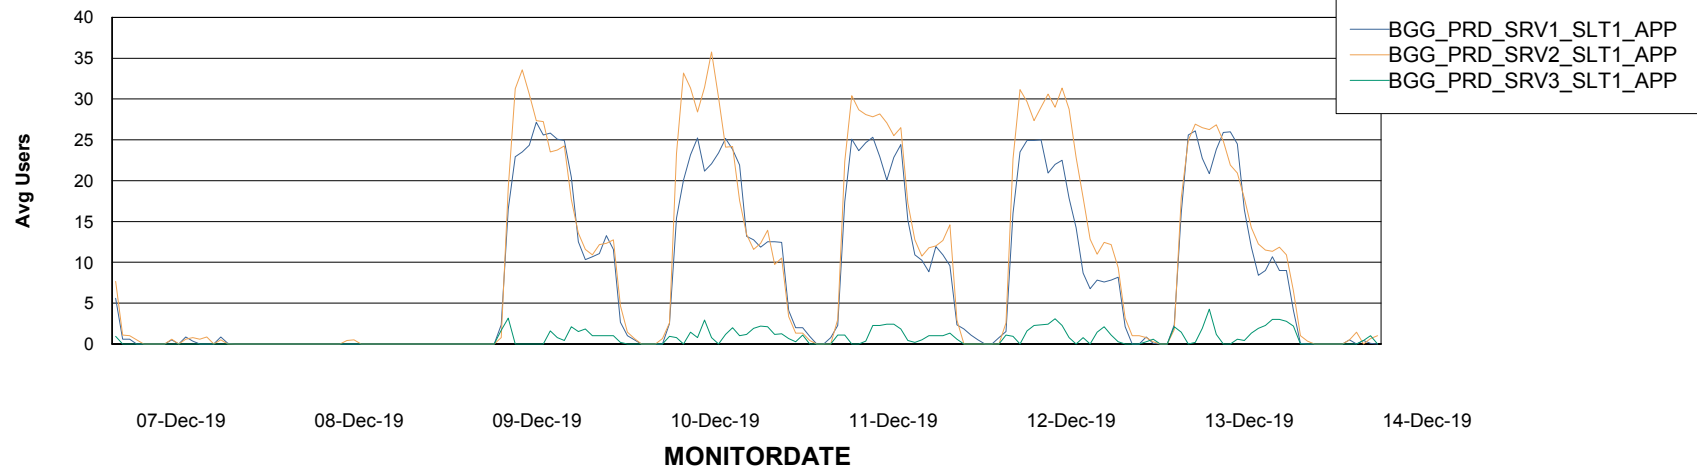

Avg users per day per ABS server