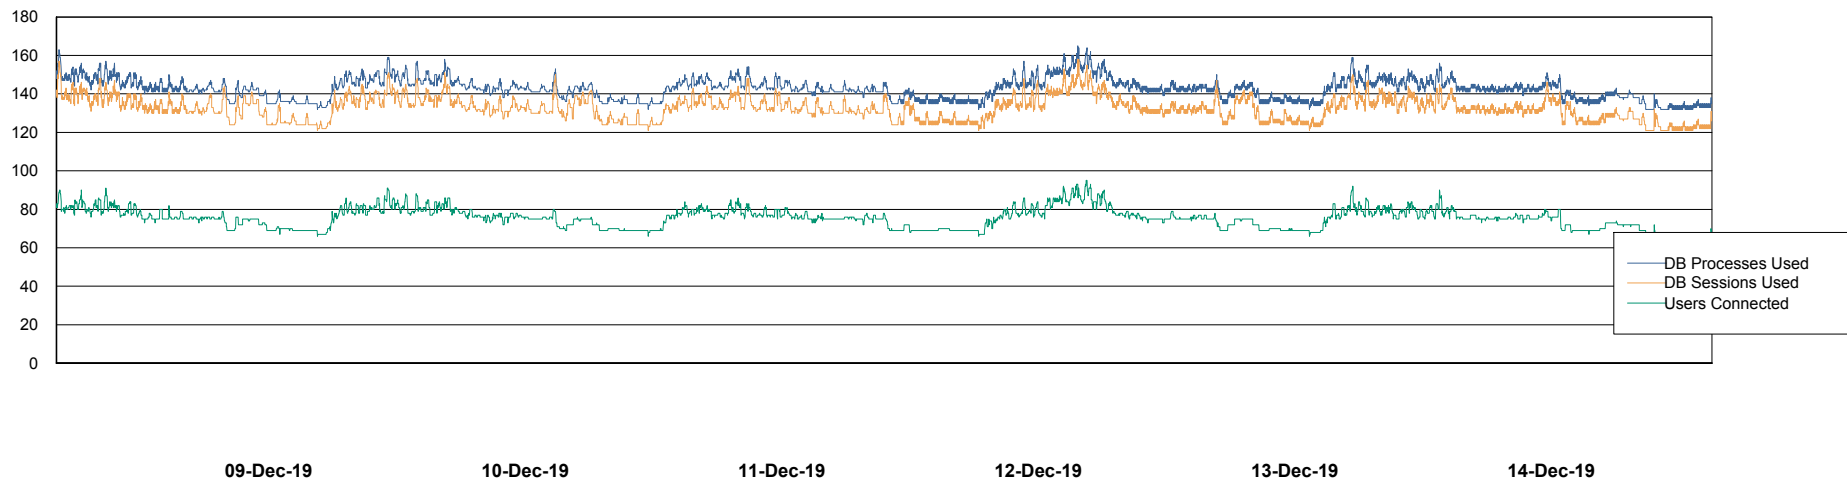

Weekly SLA Customer Report

Customer BGG_Production
Database ID 58

Database Performance BGGDB_BI

Weekly SLA Customer Report

Customer BGG_Production
Database ID 58

Database Performance BGGDB_Production

Weekly SLA Customer Report