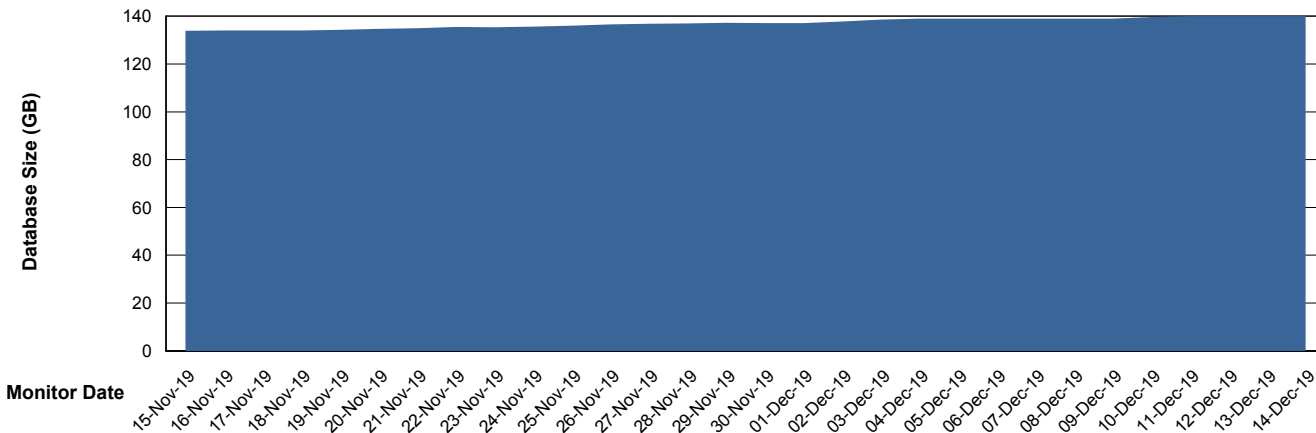

Weekly SLA Customer Report

Customer BGG_Production
Database ID 58

Database Performance BGGDB_BI

Weekly SLA Customer Report

Customer BGG_Production
Database ID 58

Database Performance BGGDB_Production

Weekly SLA Customer Report

Customer BGG_Production
Database ID 58

Database Performance BGGDB_Standby

Weekly SLA Customer Report

Customer BGG_Production
Database ID 58

DATABASE SIZE BGGDB_BI

Database growth over last month

DATABASE SIZE BGGDB_Production

Database growth over last month

Weekly SLA Customer Report

Customer BGG_Production
Database ID 58

Database Tablespace BGGDB_BI

Date	Tablespace Name	Filesize (Gb)	Usedsize (Gb)	Percentage free
14-Dec-19	ABSDATA	32	28	13
	INDX	34	29	15
13-Dec-19	ABSDATA	32	28	13
	INDX	34	30	12
12-Dec-19	ABSDATA	32	28	13
	INDX	34	30	12
11-Dec-19	ABSDATA	32	28	13
	INDX	34	29	15
10-Dec-19	ABSDATA	32	28	13
	INDX	34	29	15
09-Dec-19	ABSDATA	32	28	13
	INDX	34	29	15
08-Dec-19	ABSDATA	32	28	13
	INDX	34	29	15