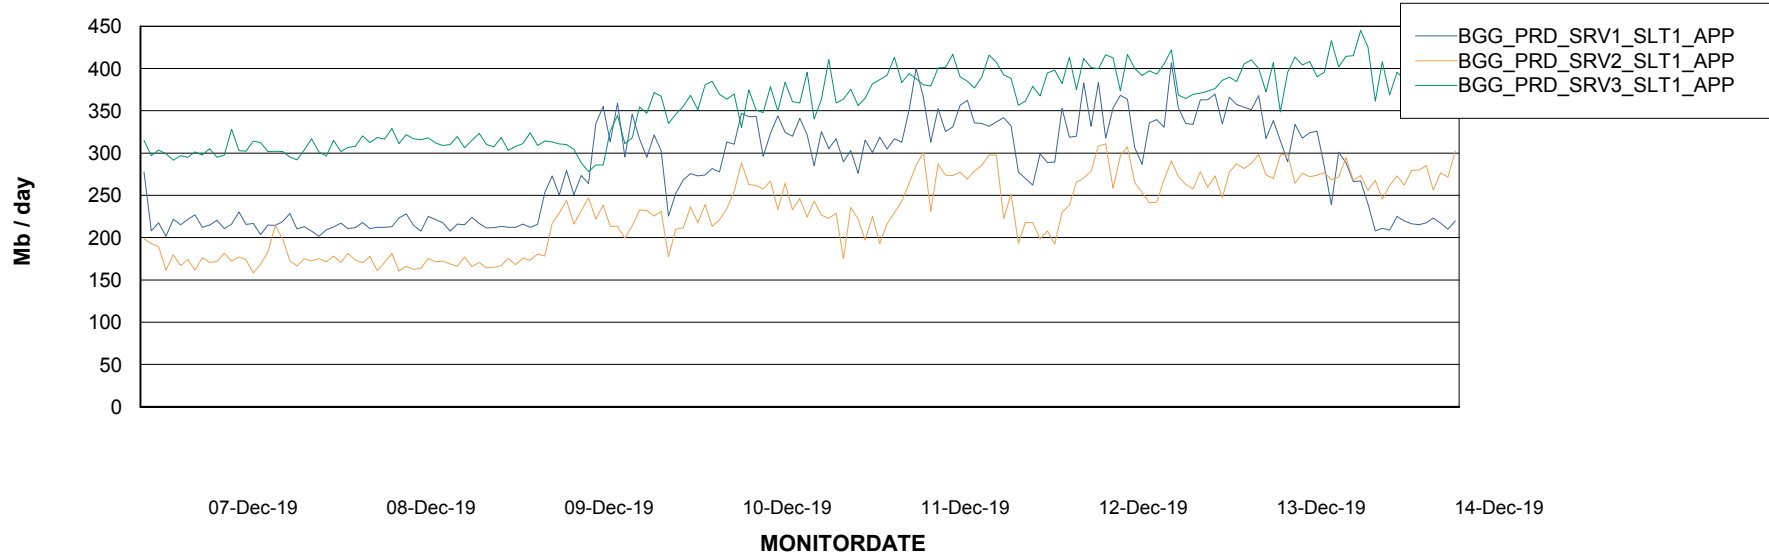

ABSSolute Application Server Services

Avg memory used per ABS Server Service