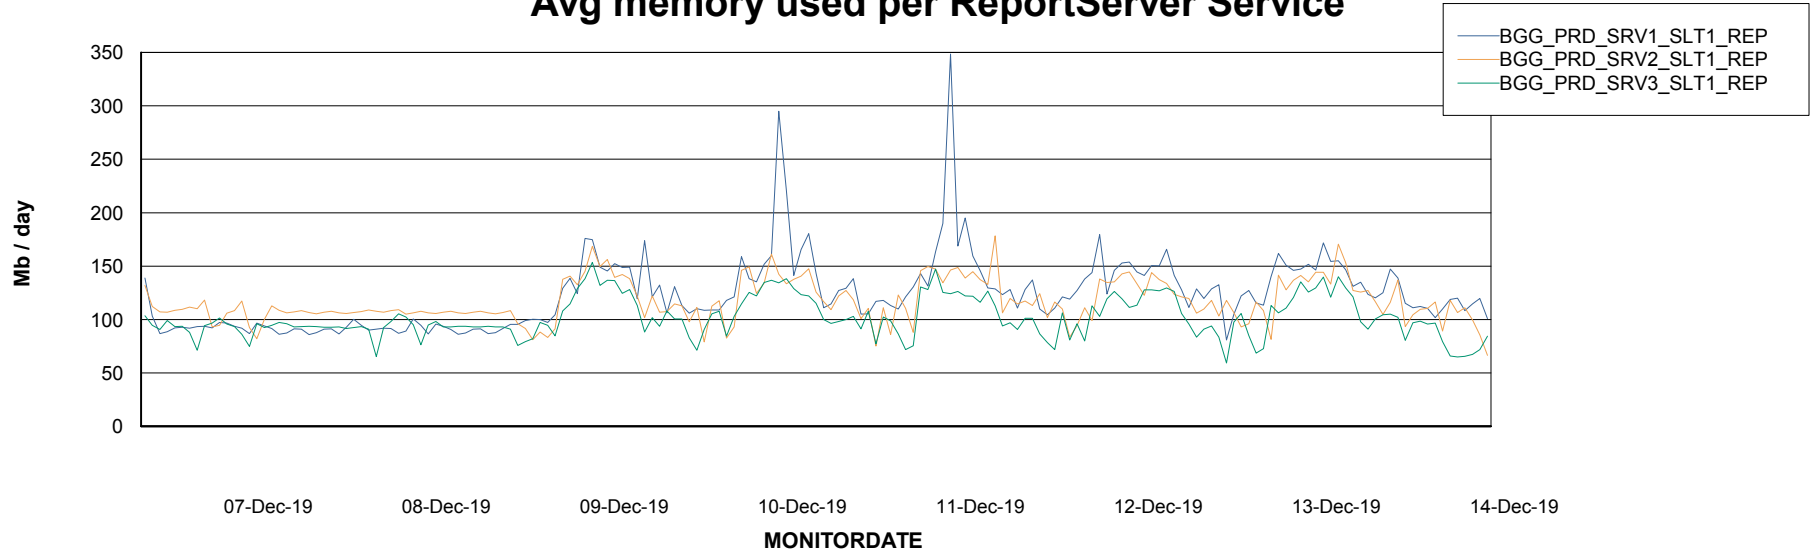

Avg memory used per ABS Server Service

Avg users per day per ABS server

Weekly SLA Customer Report

Customer BGG_Production
Database ID 58

ABSSolute Application ReportServer Services

Avg memory used per ReportServer Service