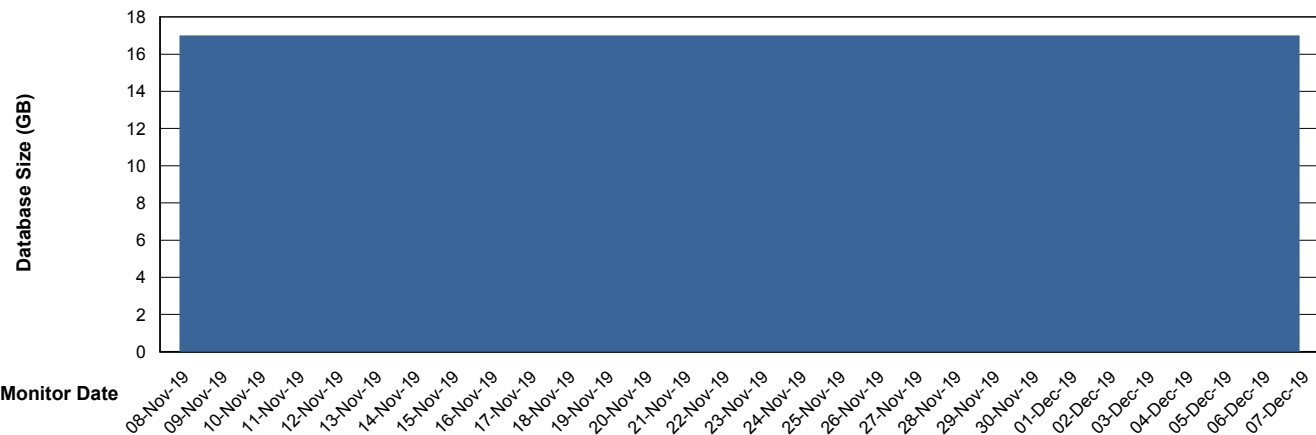

Database Performance WBLDB_Standby

DB Processes Max 500
DB Sessions Max 772

Weekly SLA Customer Report

Customer WBL_Production
 Database ID 40

DATABASE SIZE WBLDB_Production

Database growth over last month

Database Tablespace WBLDB_Production

Date	Tablespace Name	Filesize (Gb)	Usedsize (Gb)	Percentage free
07-Dec-19	ABSDATA	9	6	33
	INDX	12	9	25
06-Dec-19	ABSDATA	9	6	33
	INDX	12	9	25
05-Dec-19	ABSDATA	9	6	33
	INDX	12	9	25
04-Dec-19	ABSDATA	9	6	33
	INDX	12	9	25
03-Dec-19	ABSDATA	9	6	33
	INDX	12	9	25
02-Dec-19	ABSDATA	9	6	33
	INDX	12	9	25
01-Dec-19	ABSDATA	9	6	33
	INDX	12	9	25