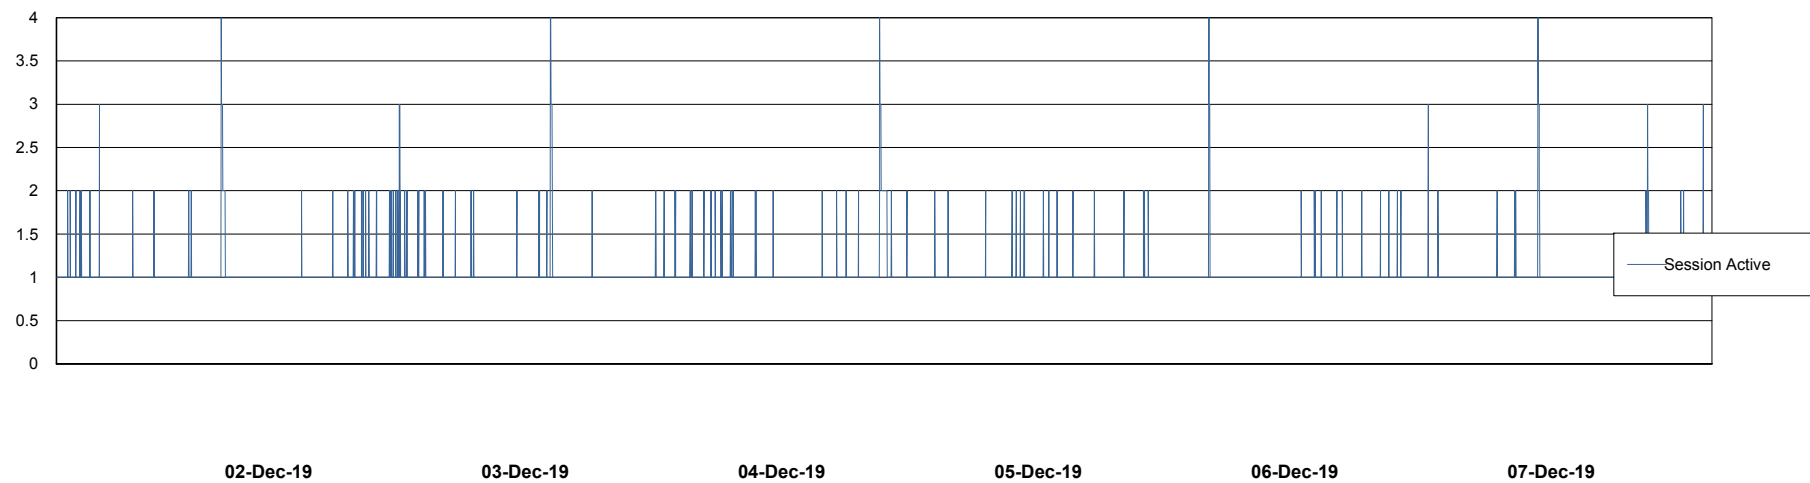

Weekly SLA Customer Report

Customer WBL_Production
Database ID 40

Harddisk Usage WBL_PRD_ORACLE1

	Free disk space on c: (%)	Total disk space on c: (Gb)	Free disk space on d: (%)	Total disk space on d: (Gb)	Free disk space on e: (%)	Total disk space on e: (Gb)	Free disk space on f: (%)	Total disk space on f: (Gb)
07-Dec-19	68	120	76	200	91	200	92	100
06-Dec-19	68	120	76	200	91	200	92	100
05-Dec-19	68	120	76	200	91	200	92	100
04-Dec-19	68	120	76	200	91	200	93	100
03-Dec-19	68	120	76	200	91	200	93	100
02-Dec-19	68	120	76	200	91	200	94	100
01-Dec-19	68	120	76	200	91	200	94	100

Harddisk Usage WBL_PRD_ORACLE2

	Free disk space on c: (%)	Total disk space on c: (Gb)	Free disk space on d: (%)	Total disk space on d: (Gb)	Free disk space on e: (%)	Total disk space on e: (Gb)	Free disk space on f: (%)	Total disk space on f: (Gb)
07-Dec-19	72	120	87	200	87	200	95	200
06-Dec-19	72	120	87	200	87	200	96	200
05-Dec-19	72	120	87	200	87	200	96	200
04-Dec-19	72	120	87	200	87	200	96	200
03-Dec-19	72	120	87	200	87	200	96	200
02-Dec-19	72	120	87	200	87	200	96	200
01-Dec-19	72	120	87	200	87	200	96	200

Weekly SLA Customer Report

Customer WBL_Production
Database ID 40

Database Performance WBLDB_Production

DB Processes Max 500
DB Sessions Max 772

Weekly SLA Customer Report

Customer WBL_Production
Database ID 40