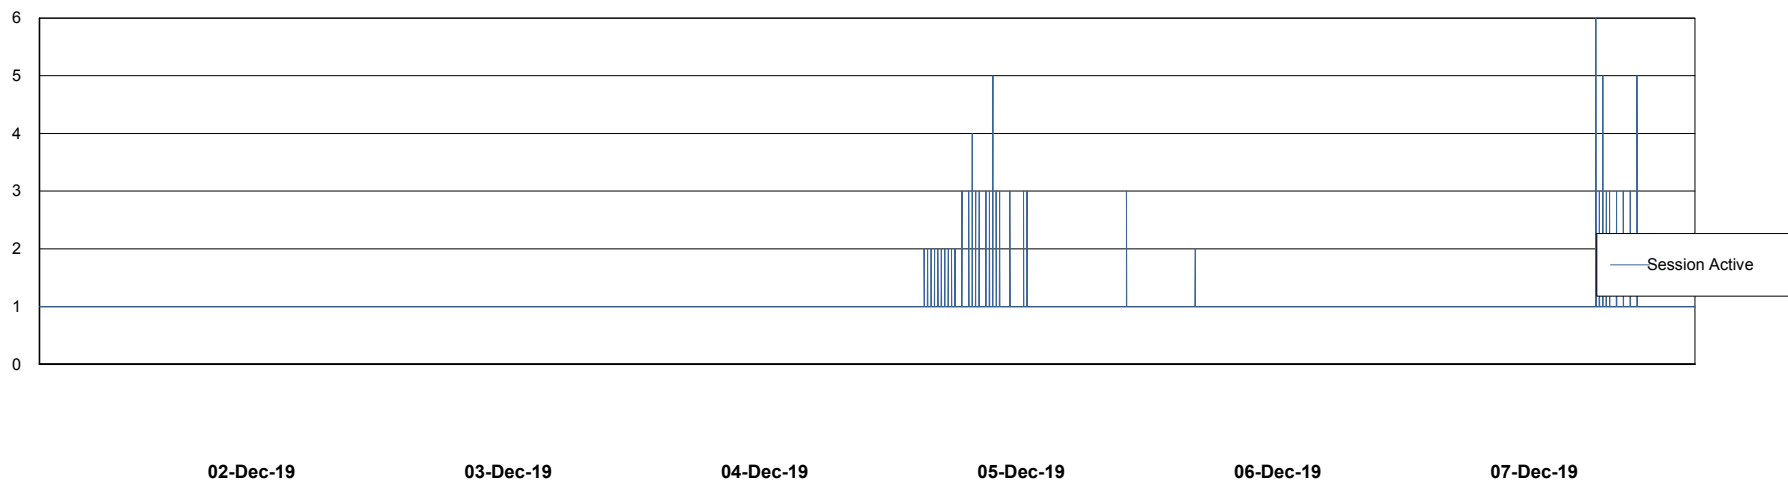

Weekly SLA Customer Report

Customer WBL_Production
Database ID 40

Database Performance WBLDB_Production

DB Processes Max 500
DB Sessions Max 772

Weekly SLA Customer Report

Customer WBL_Production
Database ID 40

Database Performance WBLDB_Standby

DB Processes Max 500
DB Sessions Max 772

Weekly SLA Customer Report

Customer WBL_Production
 Database ID 40

DATABASE SIZE WBLDB_Production

Database growth over last month

Database Tablespace WBLDB_Production

Date	Tablespace Name	Filesize (Gb)	Usedsize (Gb)	Percentage free
07-Dec-19	ABSDATA	9	6	33
	INDX	12	9	25
06-Dec-19	ABSDATA	9	6	33
	INDX	12	9	25
05-Dec-19	ABSDATA	9	6	33
	INDX	12	9	25
04-Dec-19	ABSDATA	9	6	33
	INDX	12	9	25
03-Dec-19	ABSDATA	9	6	33
	INDX	12	9	25
02-Dec-19	ABSDATA	9	6	33
	INDX	12	9	25
01-Dec-19	ABSDATA	9	6	33
	INDX	12	9	25