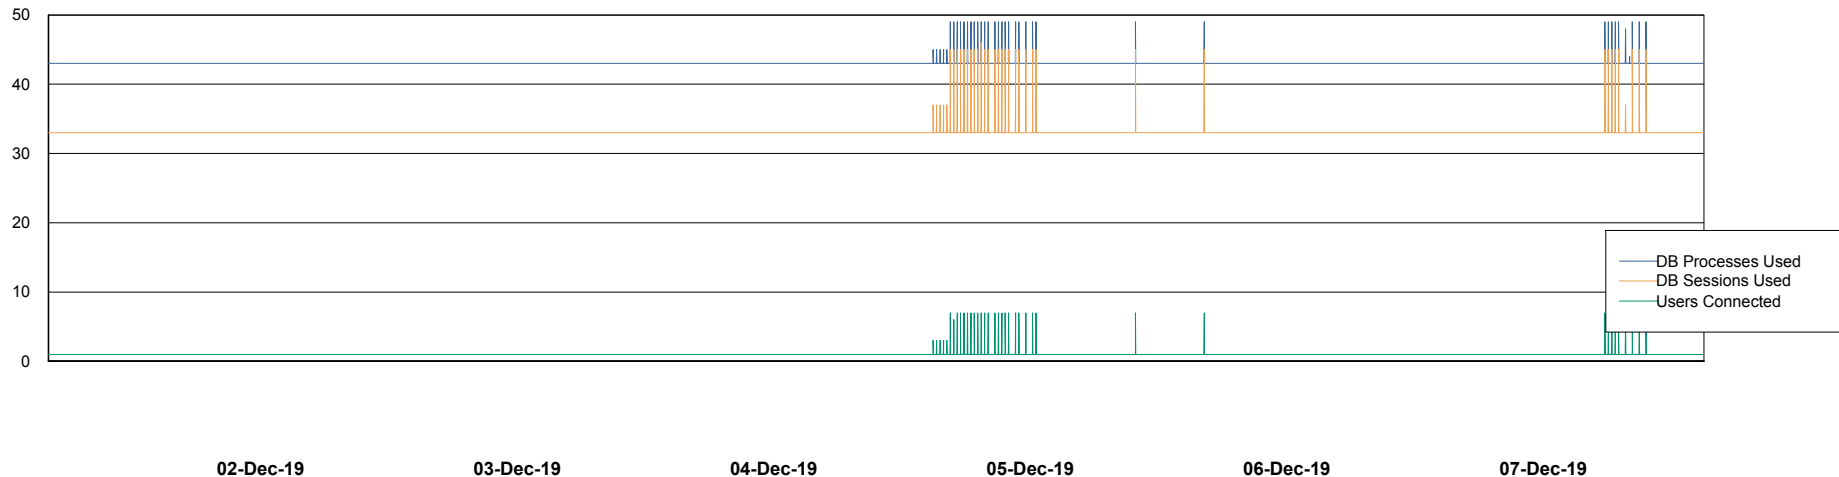

Weekly SLA Customer Report

Customer WBL_Production
Database ID 40

Database Performance WBLDB_Production

DB Processes Max 500
DB Sessions Max 772

Weekly SLA Customer Report

Customer WBL_Production
Database ID 40

Database Performance WBLDB_Standby

DB Processes Max 500
DB Sessions Max 772

Weekly SLA Customer Report

Customer WBL_Production
 Database ID 40

DATABASE SIZE WBLDB_Production

Database growth over last month

Database Tablespace WBLDB_Production

Date	Tablespace Name	Filesize (Gb)	Usedsize (Gb)	Percentage free
07-Dec-19	ABSDATA	9	6	33
	INDX	12	9	25
06-Dec-19	ABSDATA	9	6	33
	INDX	12	9	25
05-Dec-19	ABSDATA	9	6	33
	INDX	12	9	25
04-Dec-19	ABSDATA	9	6	33
	INDX	12	9	25
03-Dec-19	ABSDATA	9	6	33
	INDX	12	9	25
02-Dec-19	ABSDATA	9	6	33
	INDX	12	9	25
01-Dec-19	ABSDATA	9	6	33
	INDX	12	9	25