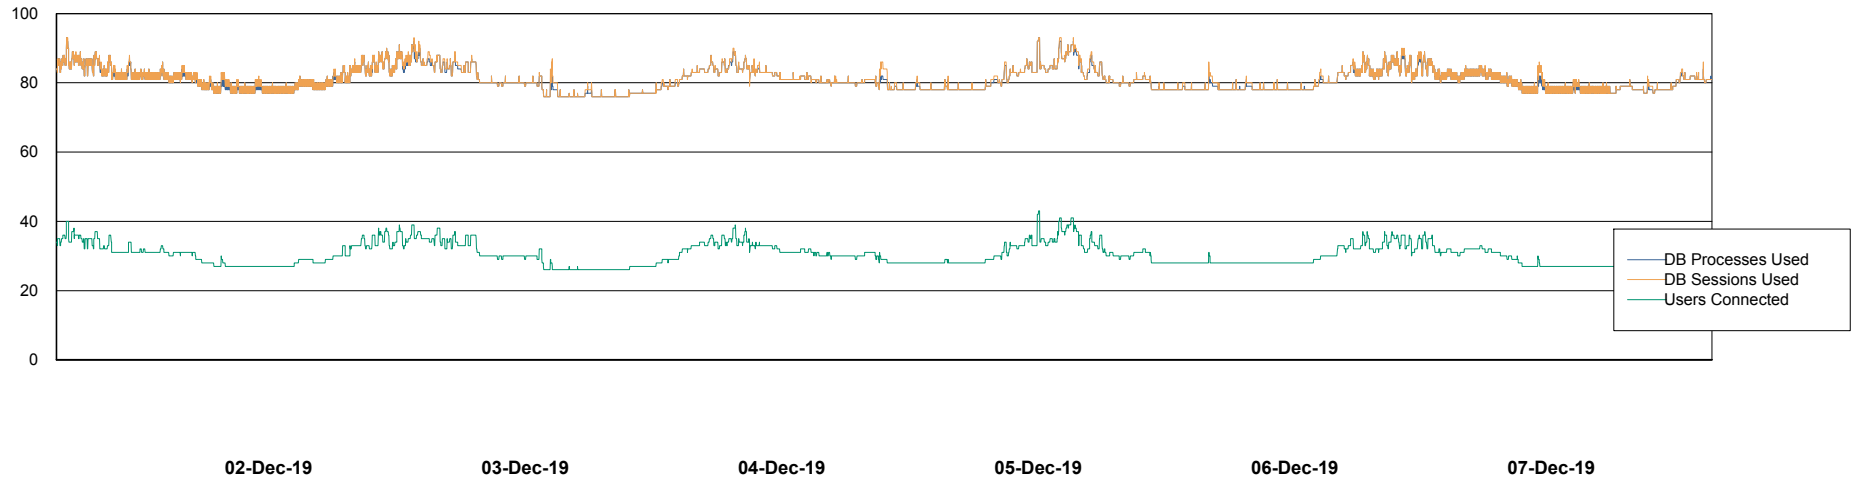

Harddisk Usage WBL_PRD_ORACLE2

	Free disk space on c: (%)	Total disk space on c: (Gb)	Free disk space on d: (%)	Total disk space on d: (Gb)	Free disk space on e: (%)	Total disk space on e: (Gb)	Free disk space on f: (%)	Total disk space on f: (Gb)
07-Dec-19	72	120	87	200	87	200	95	200
06-Dec-19	72	120	87	200	87	200	96	200
05-Dec-19	72	120	87	200	87	200	96	200
04-Dec-19	72	120	87	200	87	200	96	200
03-Dec-19	72	120	87	200	87	200	96	200
02-Dec-19	72	120	87	200	87	200	96	200
01-Dec-19	72	120	87	200	87	200	96	200

Weekly SLA Customer Report

Customer WBL_Production
Database ID 40

Database Performance WBLDB_Production

DB Processes Max 500
DB Sessions Max 772

Weekly SLA Customer Report

Customer WBL_Production
Database ID 40