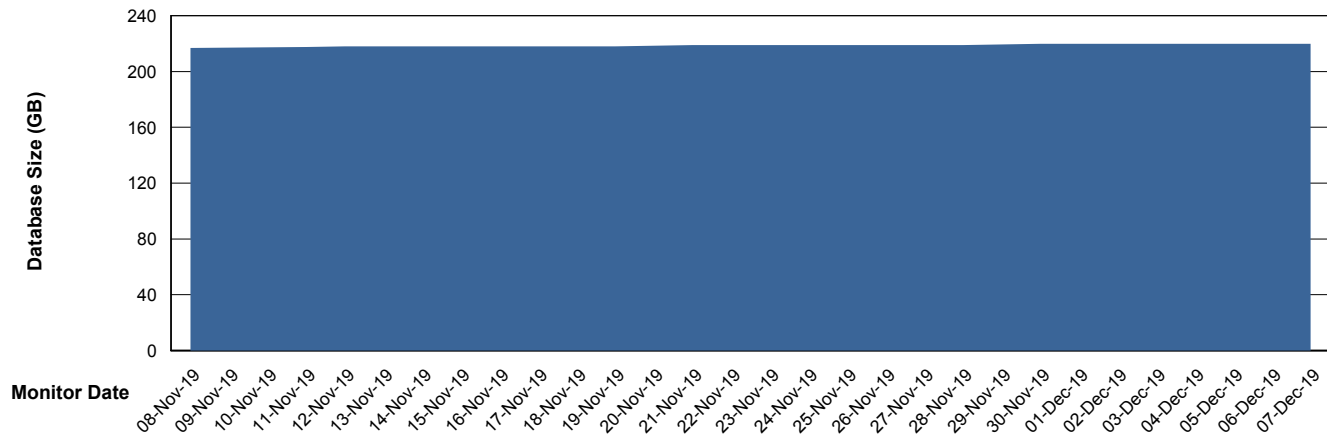

Weekly SLA Customer Report

Customer VOS_Production
Database ID 68

DATABASE SIZE VOSBIDB_Production

Database growth over last month

DATABASE SIZE VOSDB_Production

Database growth over last month

Weekly SLA Customer Report

Customer VOS_Production
Database ID 68

Database Tablespace VOSBIDB_Production

Date	Tablespace Name	Filesize (Gb)	Usedsize (Gb)	Percentage free
07-Dec-19	ABSDATA	44	38	14
	INDX	66	56	15
06-Dec-19	ABSDATA	44	38	14
	INDX	66	56	15
05-Dec-19	ABSDATA	44	38	14
	INDX	66	56	15
04-Dec-19	ABSDATA	44	38	14
	INDX	66	56	15
03-Dec-19	ABSDATA	44	38	14
	INDX	66	56	15
02-Dec-19	ABSDATA	44	38	14
	INDX	66	56	15
01-Dec-19	ABSDATA	44	38	14
	INDX	66	55	17