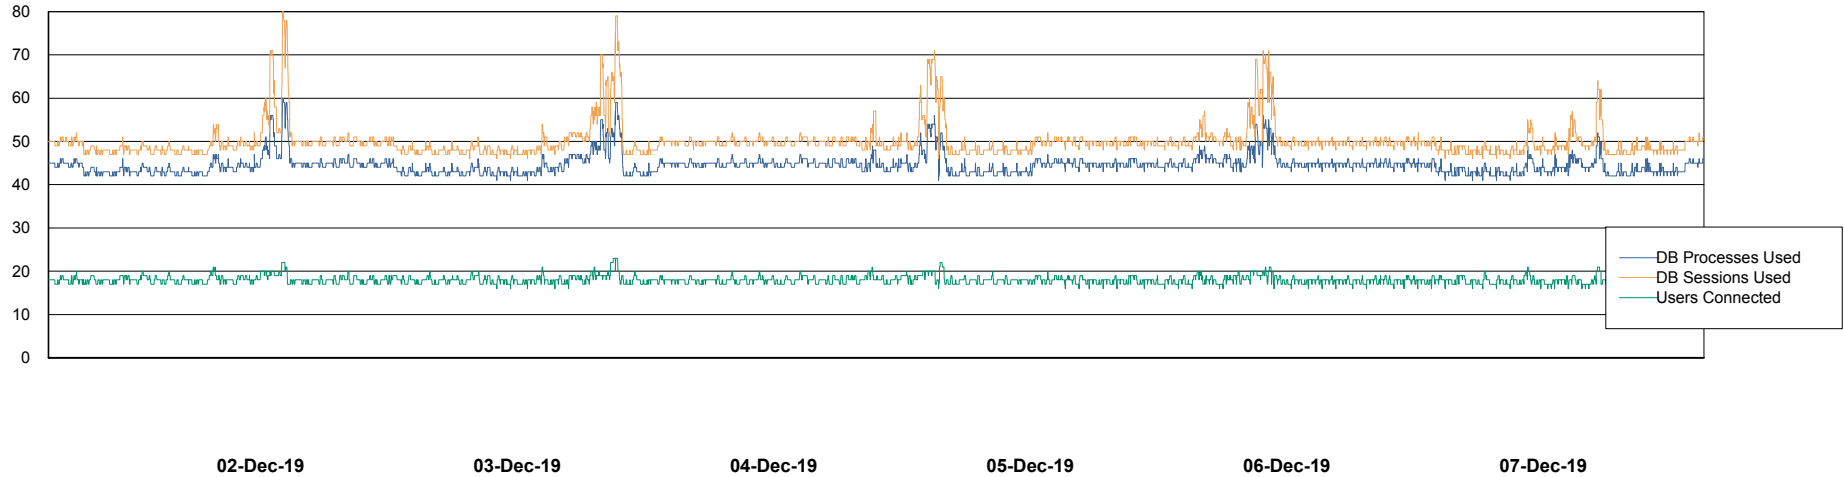

Database Performance VOSBIDB_Production

DB Processes Max 500
DB Sessions Max 772