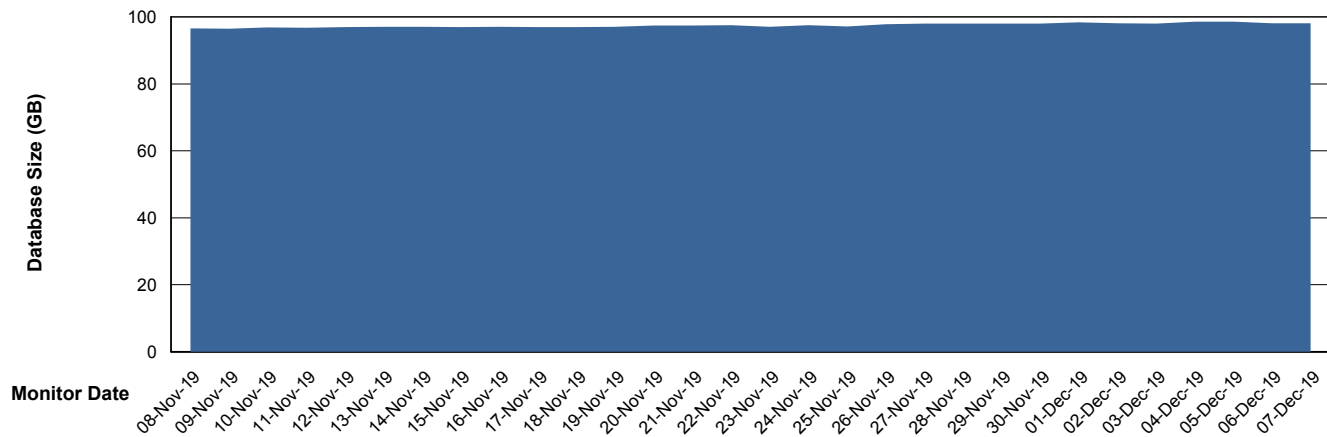

Database Performance VOSDB_Production

DB Processes Max 500
DB Sessions Max 772

Weekly SLA Customer Report

Customer VOS_Production
Database ID 68

Database Performance VOSDB_Standby

DB Processes Max 300
DB Sessions Max 472

Weekly SLA Customer Report

Customer VOS_Production
Database ID 68

DATABASE SIZE VOSBIDB_Production

Database growth over last month

DATABASE SIZE VOSDB_Production

Database growth over last month

Weekly SLA Customer Report