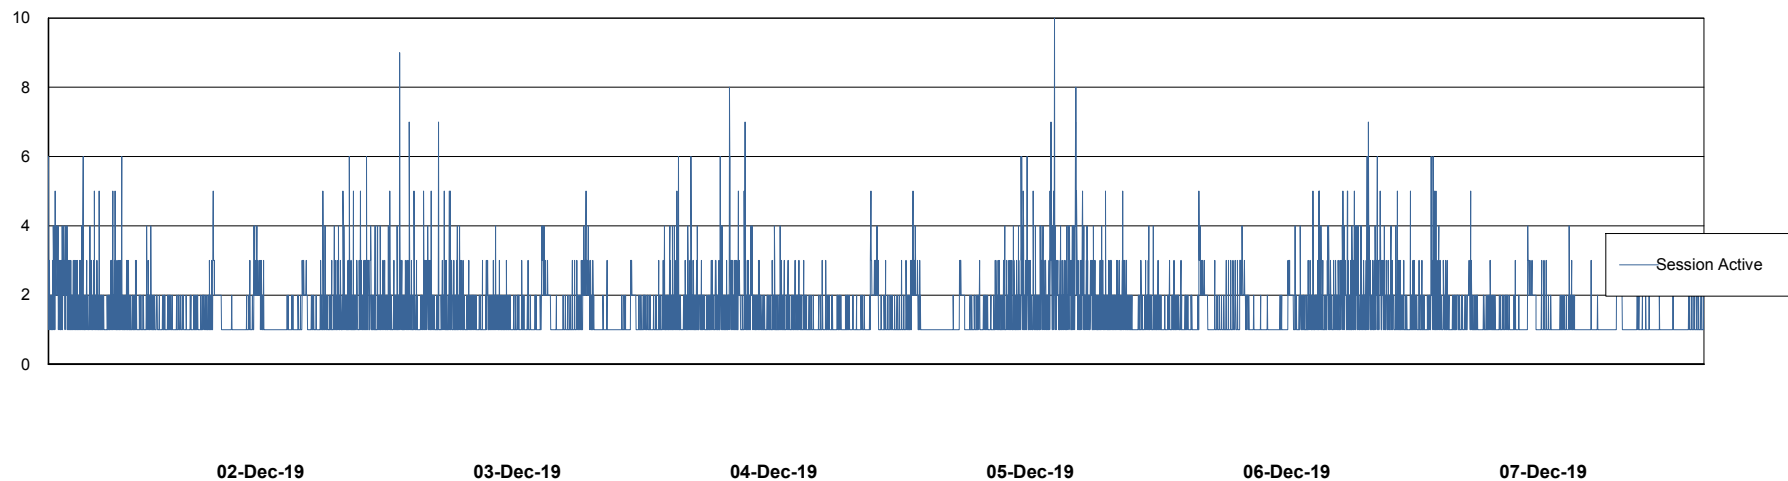

Database Performance VOSDB_Production

DB Processes Max 500
DB Sessions Max 772