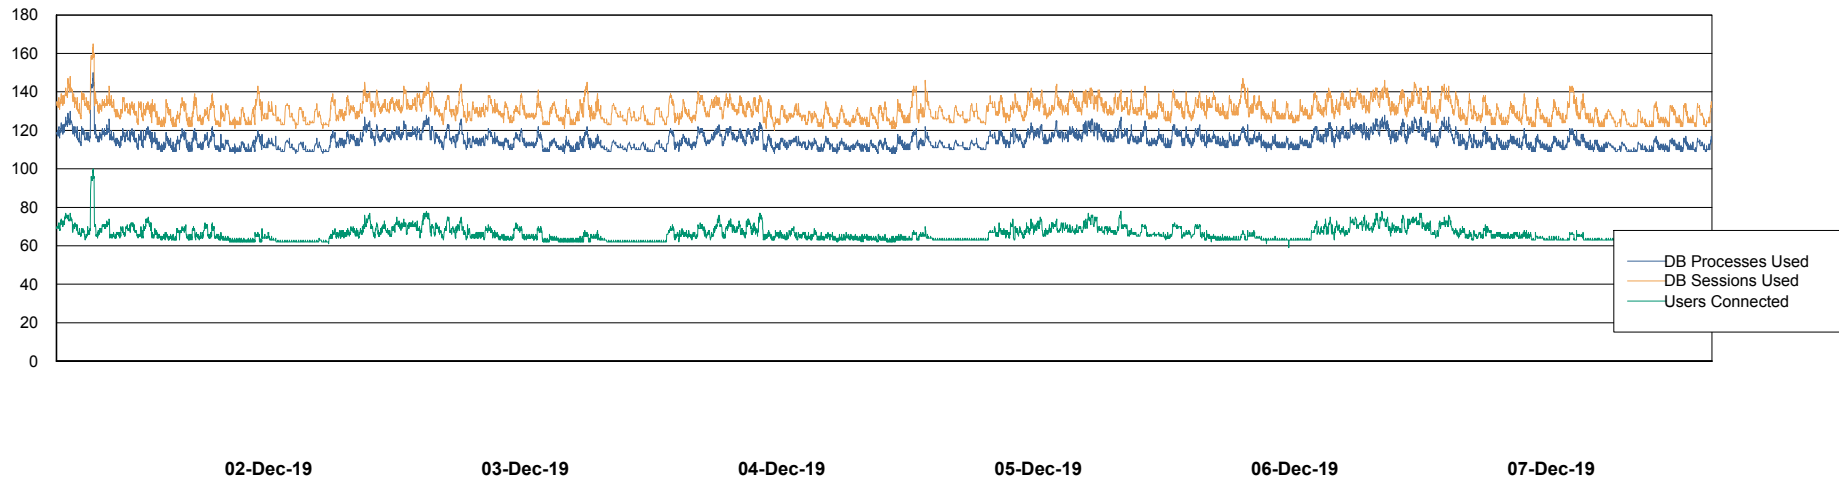

Database Performance VOSDB_Production

DB Processes Max 500
DB Sessions Max 772