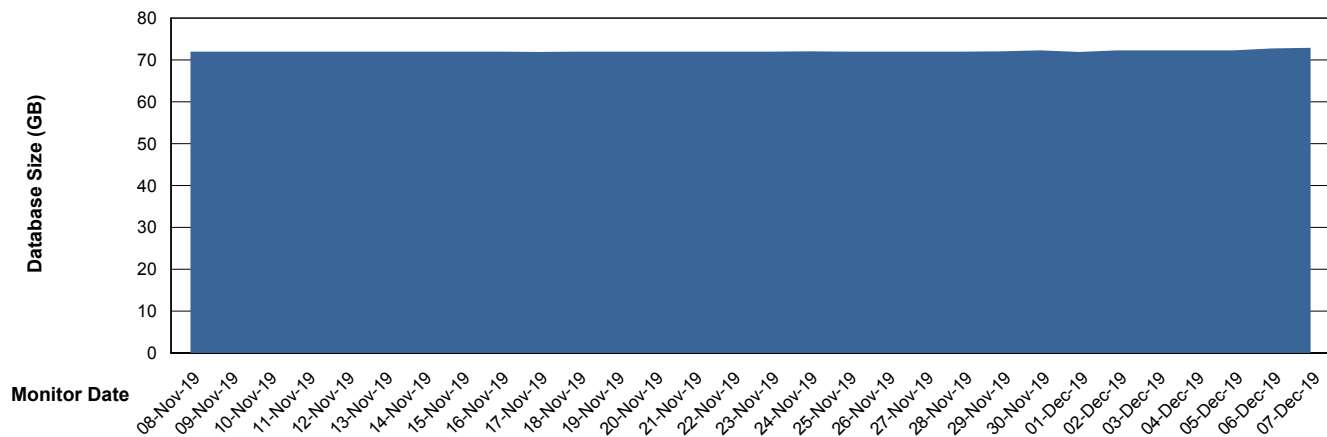

DATABASE SIZE VENDB_BI

Database growth over last month