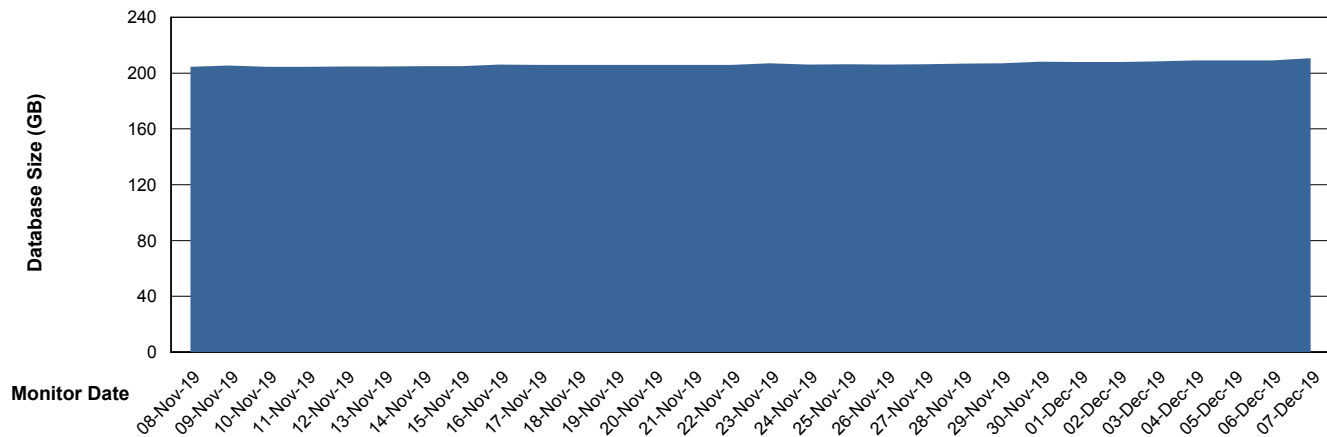

Weekly SLA Customer Report

Customer VEN_Production
Database ID 35

Database Performance VENDB_BI

Weekly SLA Customer Report

Customer VEN_Production
Database ID 35

DATABASE SIZE ABSVEN06 Primary DB 2019

Database growth over last month

DATABASE SIZE VENDB_BI

Database growth over last month

Weekly SLA Customer Report

Customer VEN_Production
Database ID 35

Database Tablespace ABSVEN06 Primary DB 2019

Date	Tablespace Name	Filesize (Gb)	Usedsize (Gb)	Percentage free
07-Dec-19	ABSDATA	120	100	17
	INDX	120	101	16
06-Dec-19	ABSDATA	120	100	17
	INDX	120	101	16
05-Dec-19	ABSDATA	120	100	17
	INDX	120	101	16
04-Dec-19	ABSDATA	120	99	18
	INDX	120	101	16
03-Dec-19	ABSDATA	120	99	18
	INDX	120	101	16
02-Dec-19	ABSDATA	120	99	18
	INDX	120	101	16
01-Dec-19	ABSDATA	120	99	18
	INDX	120	101	16