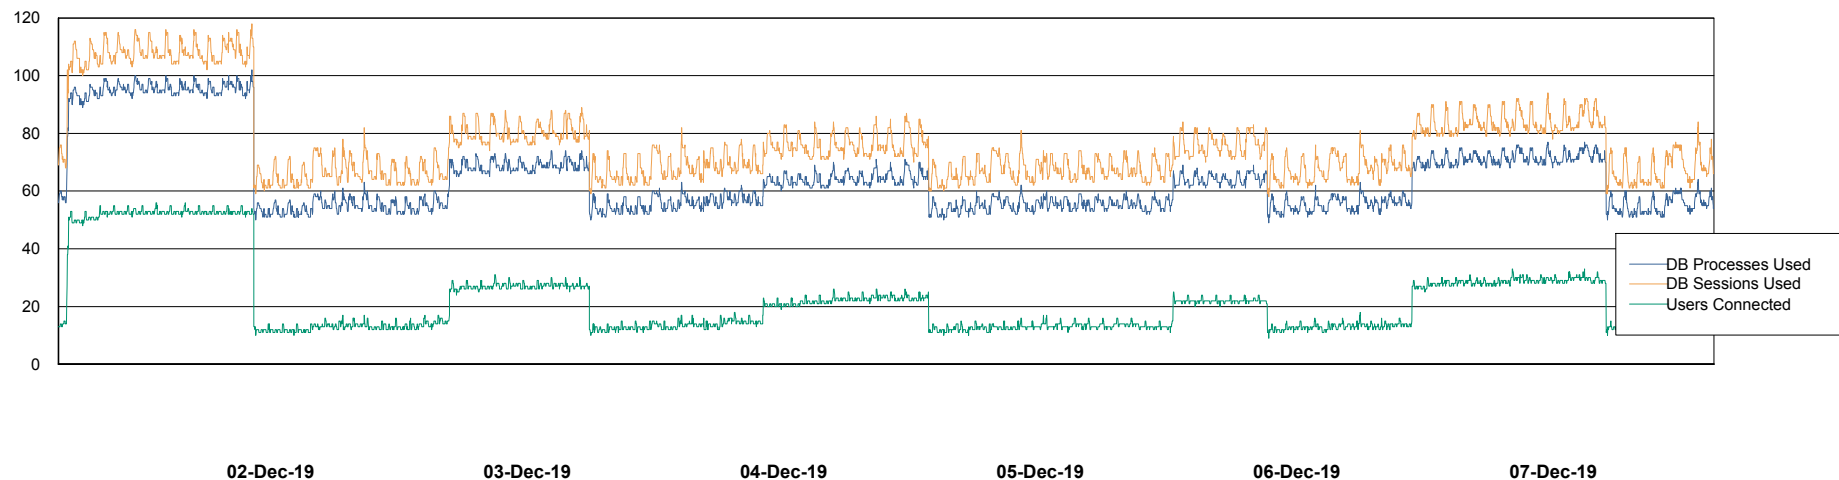

Database Performance VENDB_BI