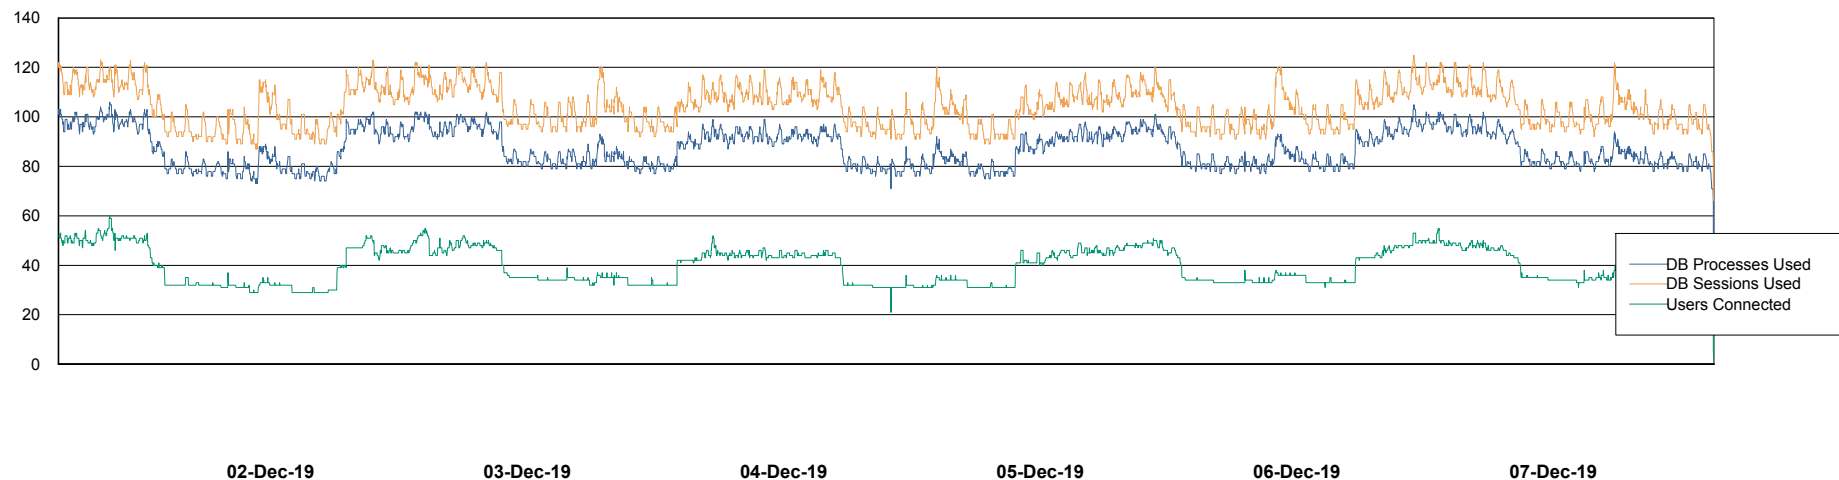

Weekly SLA Customer Report

Customer VEN_Production
Database ID 35

Harddisk Usage VEN_PRD_DB_BI

	Free disk space on c: (%)	Total disk space on c: (Gb)	Free disk space on d: (%)	Total disk space on d: (Gb)
07-Dec-19	58	102	54	601
06-Dec-19	58	102	54	601
05-Dec-19	58	102	54	601
04-Dec-19	58	102	54	601
03-Dec-19	58	102	54	601
02-Dec-19	58	102	54	601
01-Dec-19	58	102	54	601

Weekly SLA Customer Report

Customer VEN_Production
Database ID 35

Database Performance ABSVEN06 Primary DB 2019

Weekly SLA Customer Report

Customer VEN_Production
Database ID 35

Database Performance ABSVEN07 Standby DB 2019