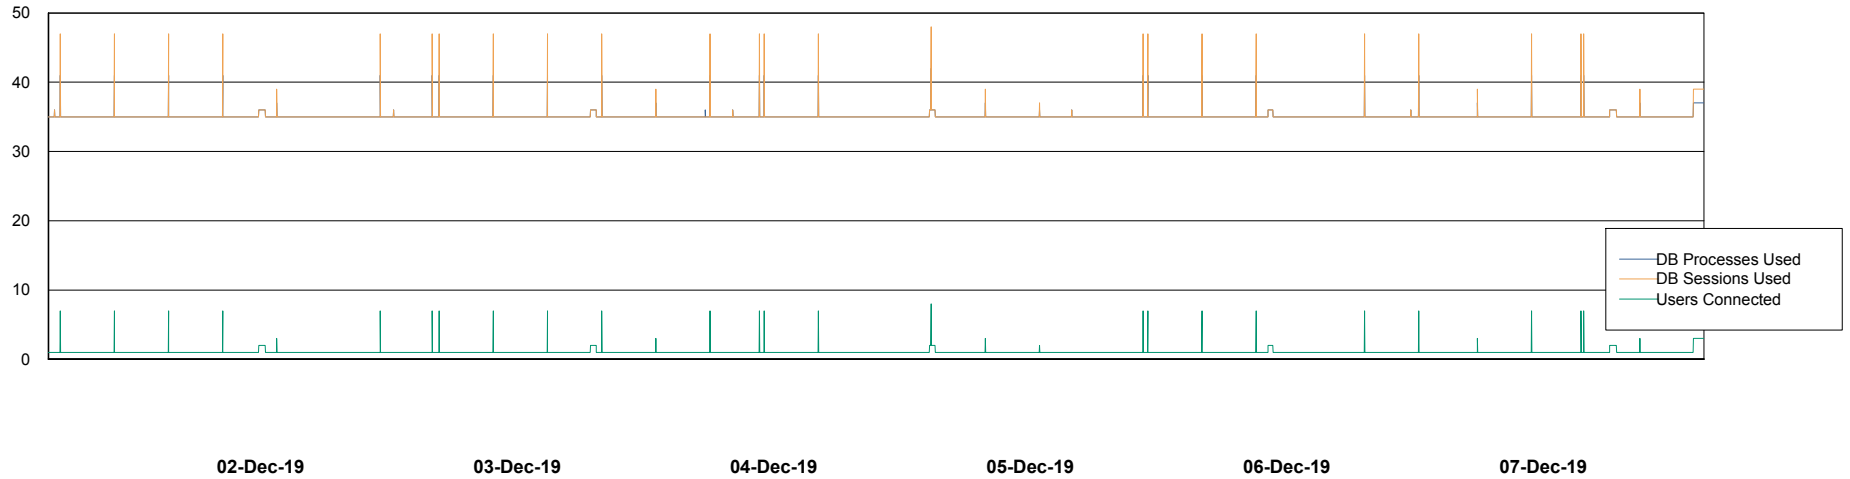

Weekly SLA Customer Report

Customer VEN_Production
Database ID 35

Database Performance ABSVEN06 Primary DB 2019

Weekly SLA Customer Report

Customer VEN_Production
Database ID 35

Database Performance ABSVEN07 Standby DB 2019