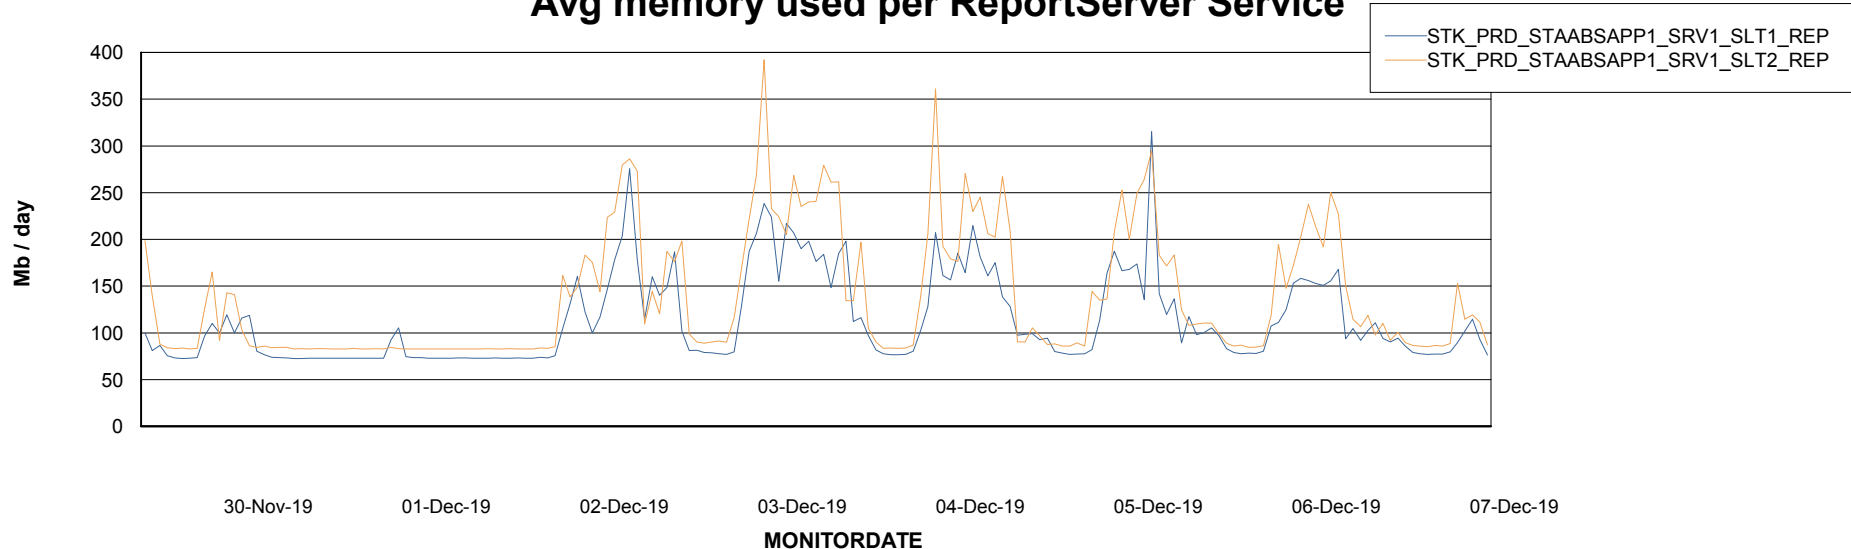

ABSSolute Application ReportServer Services

Avg memory used per ReportServer Service