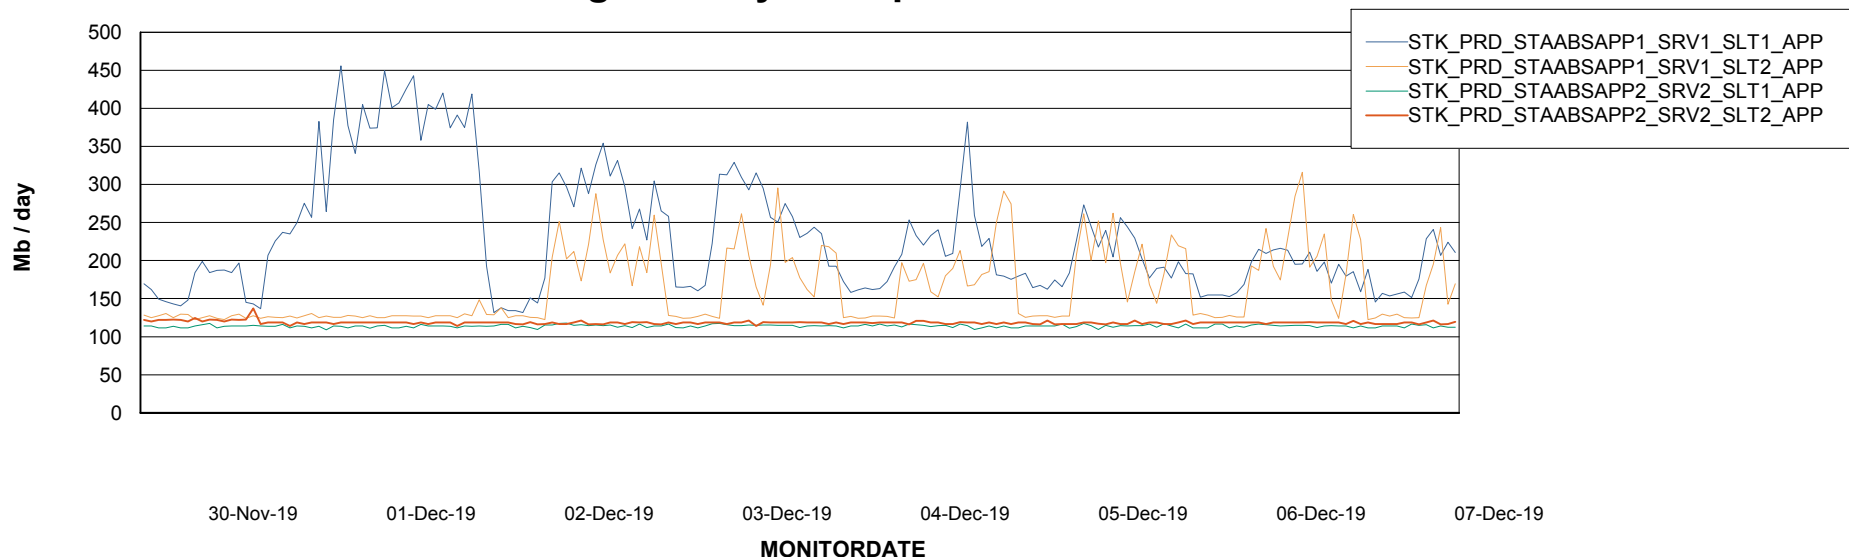

ABSSolute Application Server Services

Avg memory used per ABS Server Service