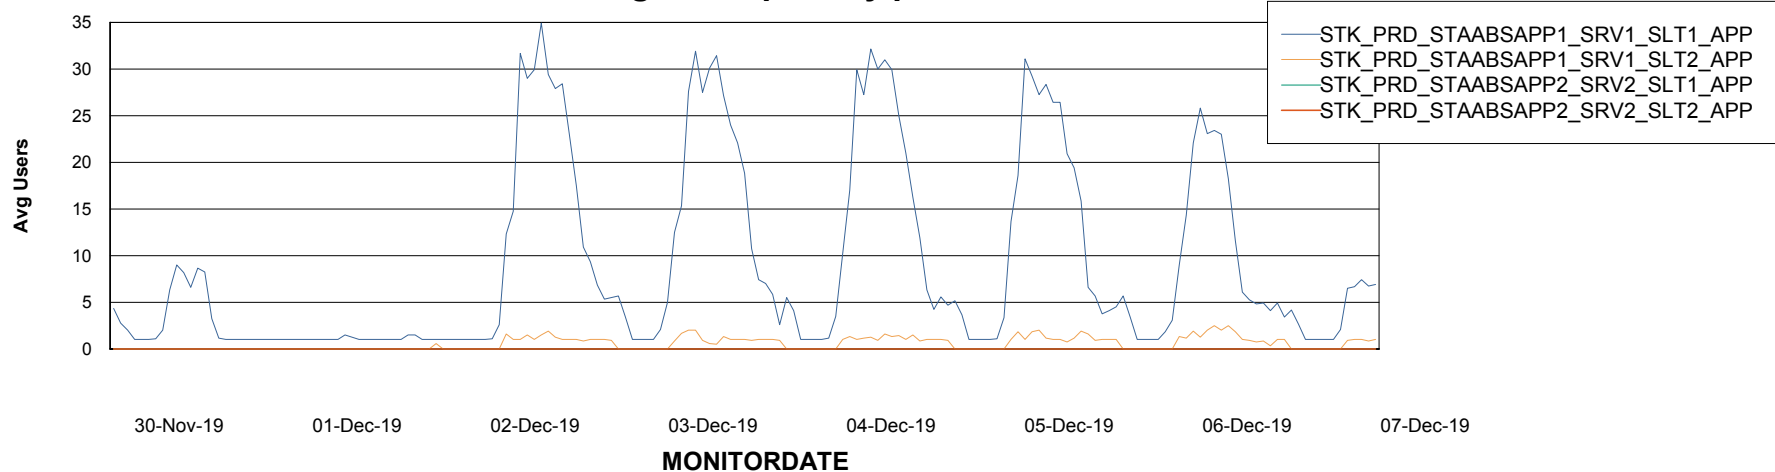

Weekly SLA Customer Report

Customer STK_Production
Database ID 82

ABSSolute Application Server Services

Avg memory used per ABS Server Service

Avg users per day per ABS server

Weekly SLA Customer Report

Customer STK_Production
 Database ID 82