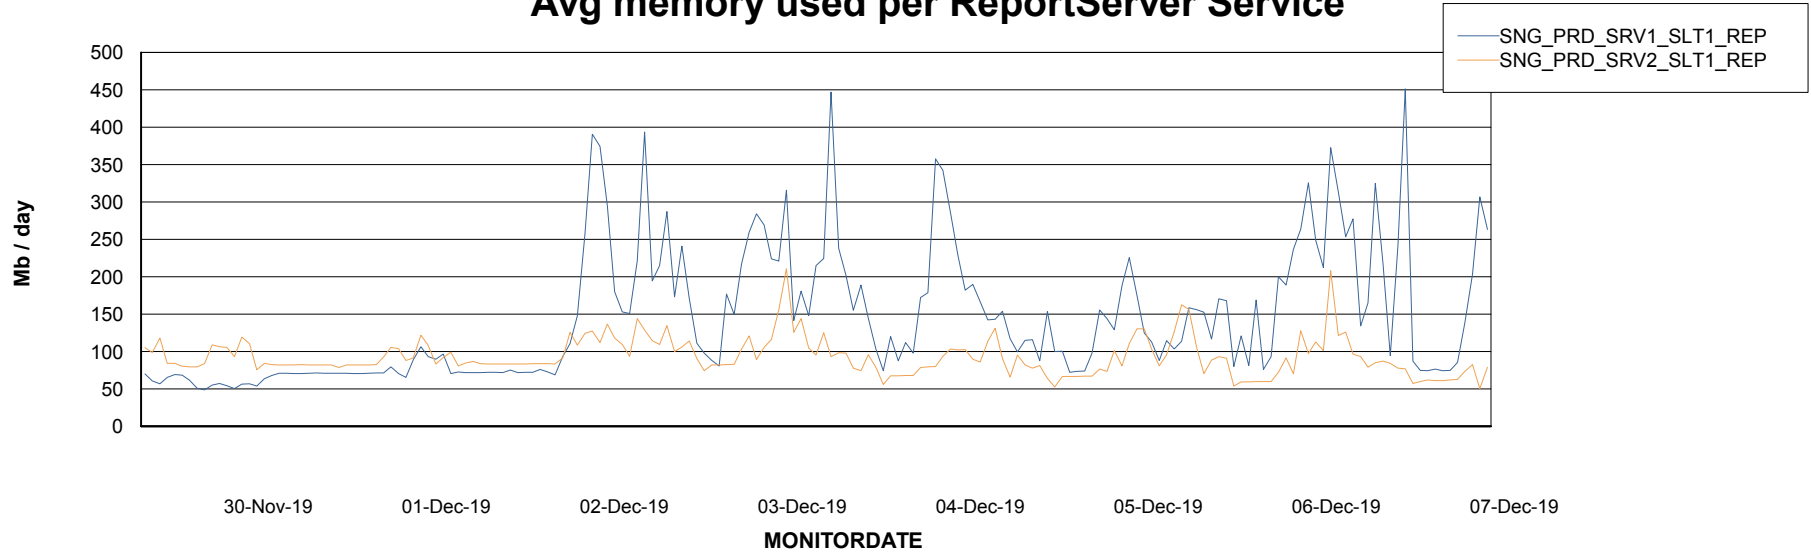

ABSSolute Application ReportServer Services

Avg memory used per ReportServer Service