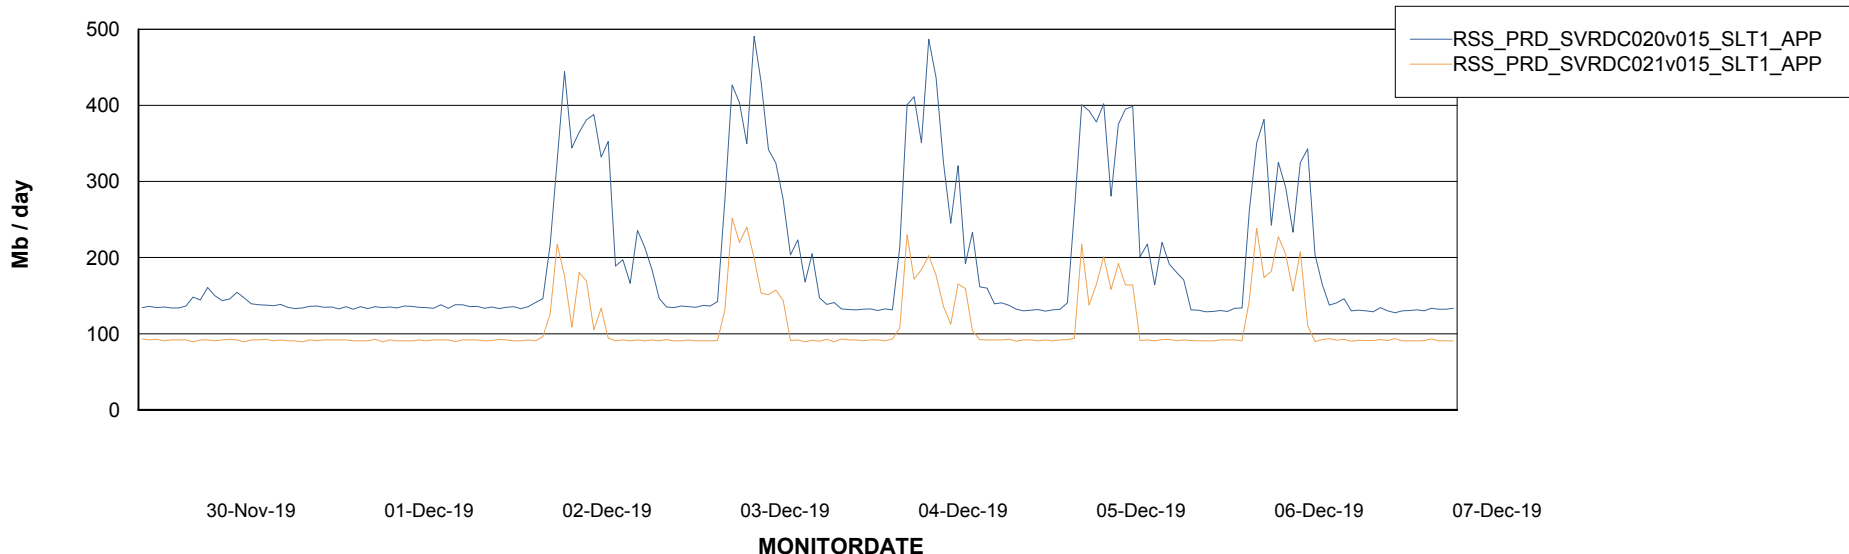

ABSSolute Application Server Services

Avg memory used per ABS Server Service