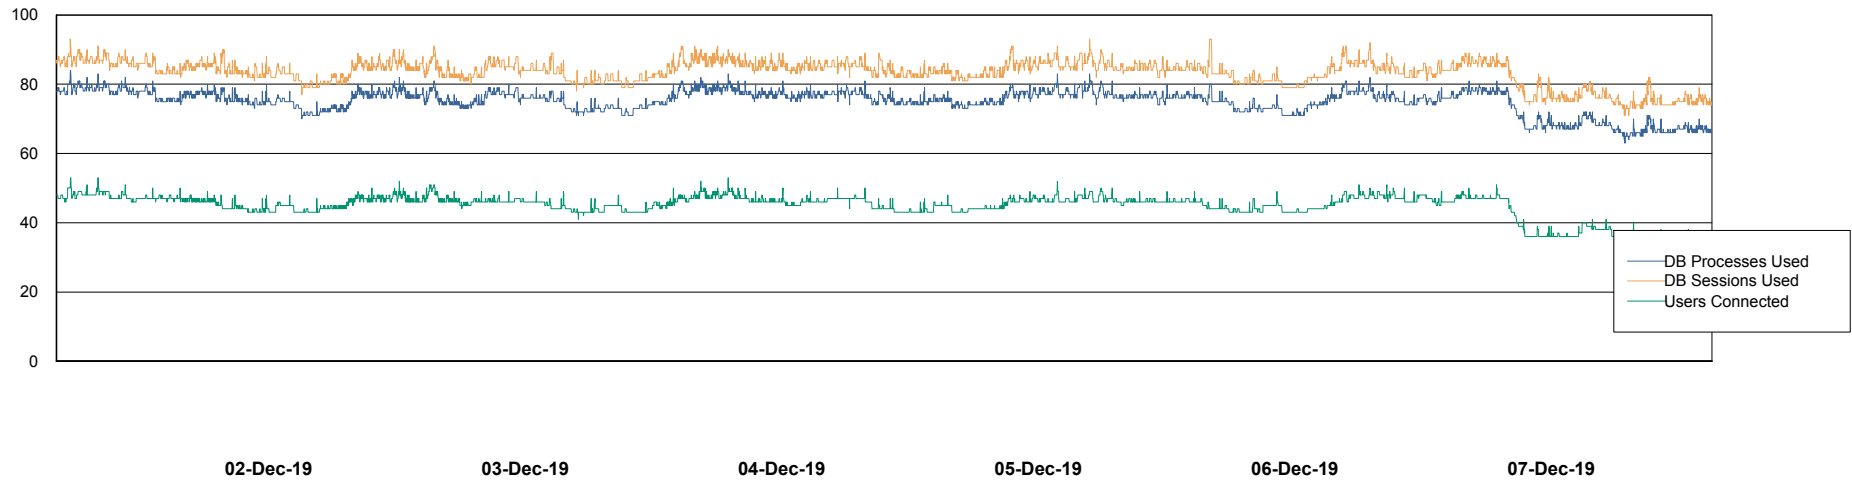

Database Performance RSSDB_Production