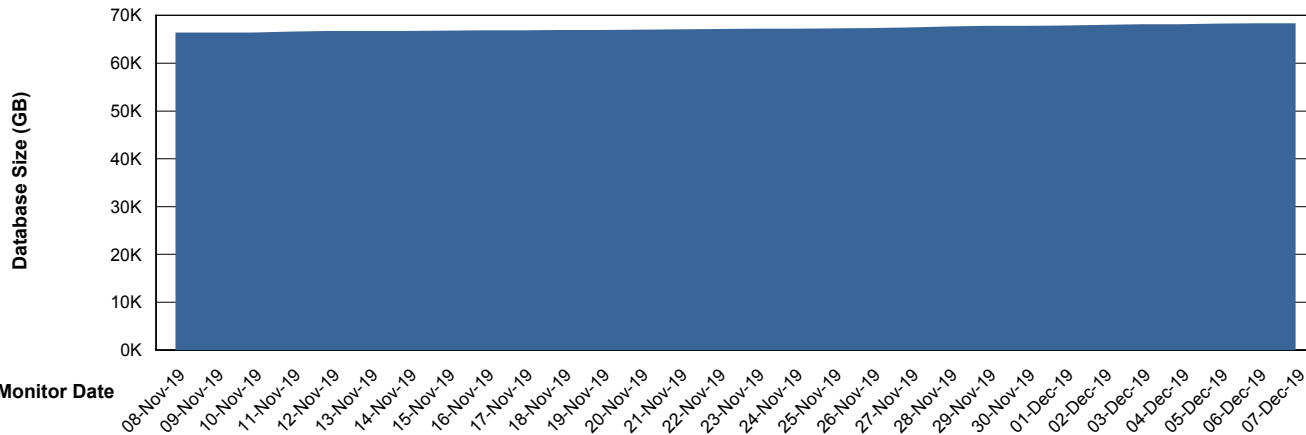

DATABASE SIZE RSSDB_Production

Database growth over last month