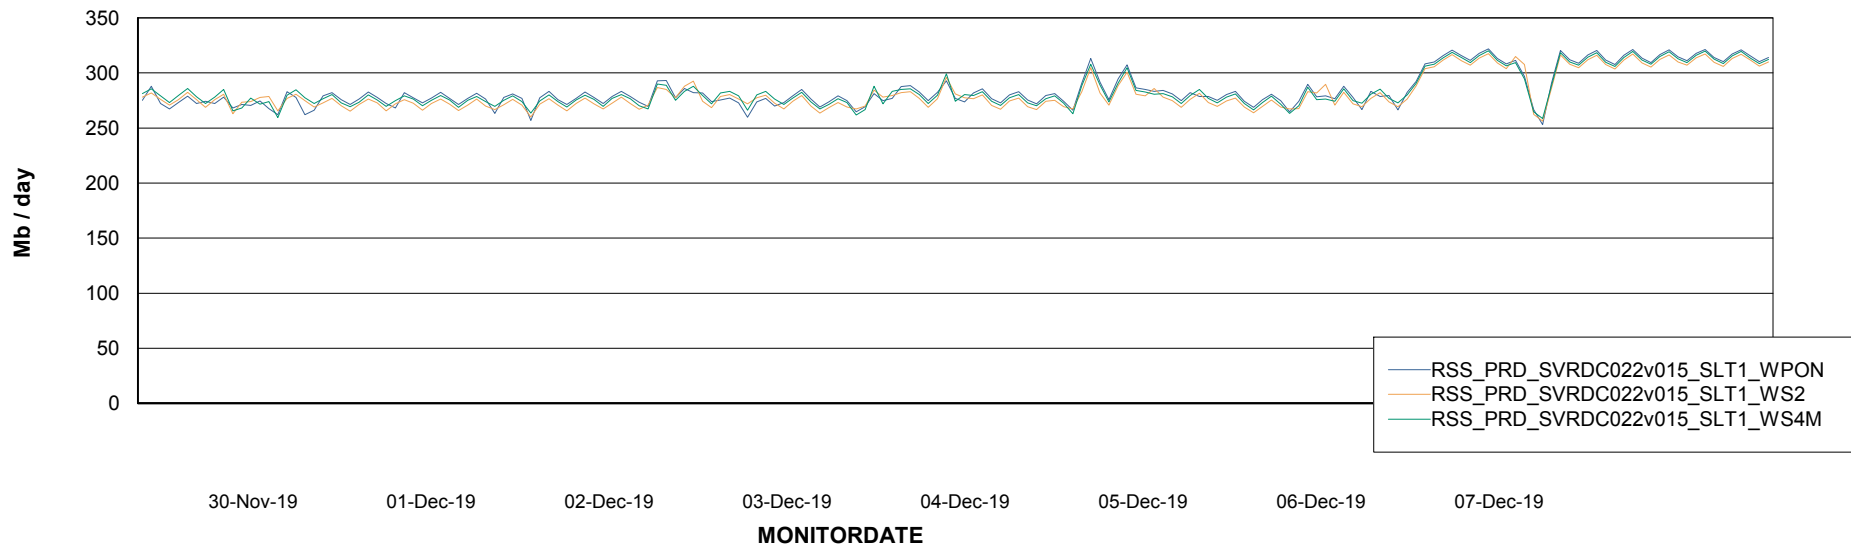

ABSSolute Web Component Services

Avg memory used per ABS Web component