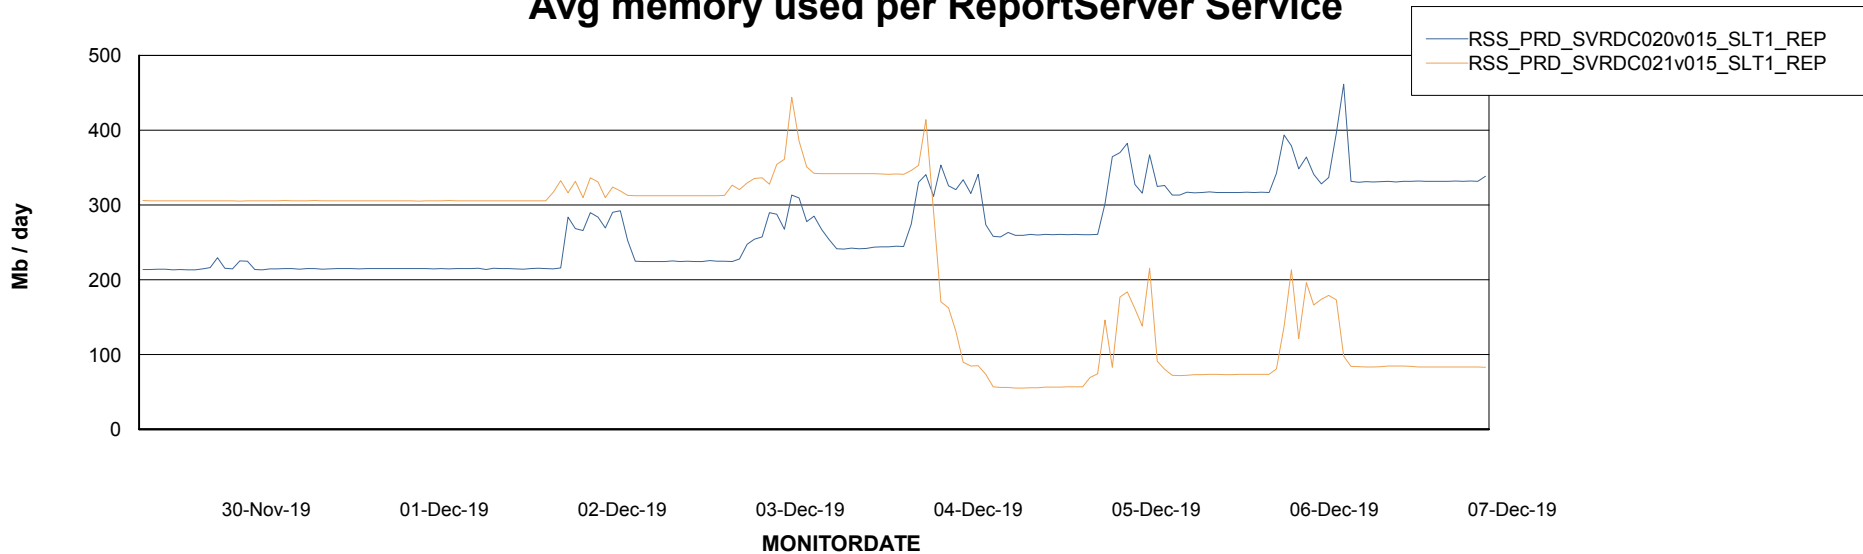

ABSSolute Application ReportServer Services

Avg memory used per ReportServer Service