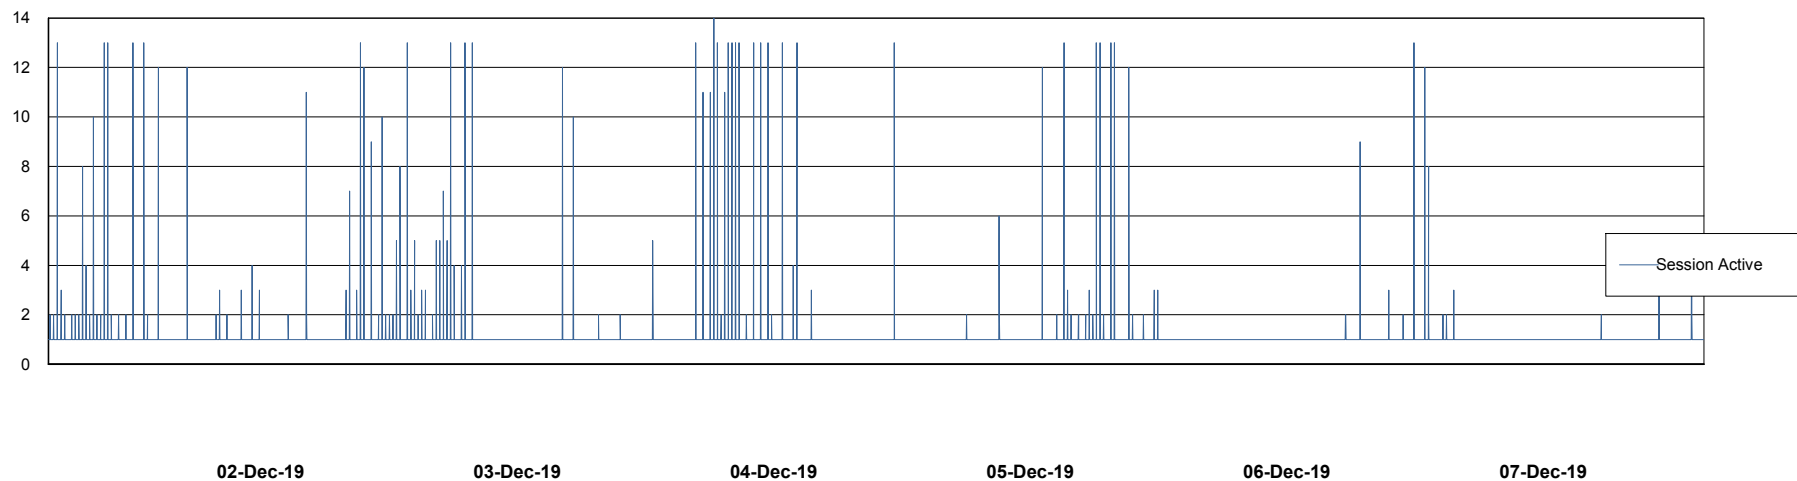

Database Performance PCODB_Standby

DB Processes Max 350
DB Sessions Max 552