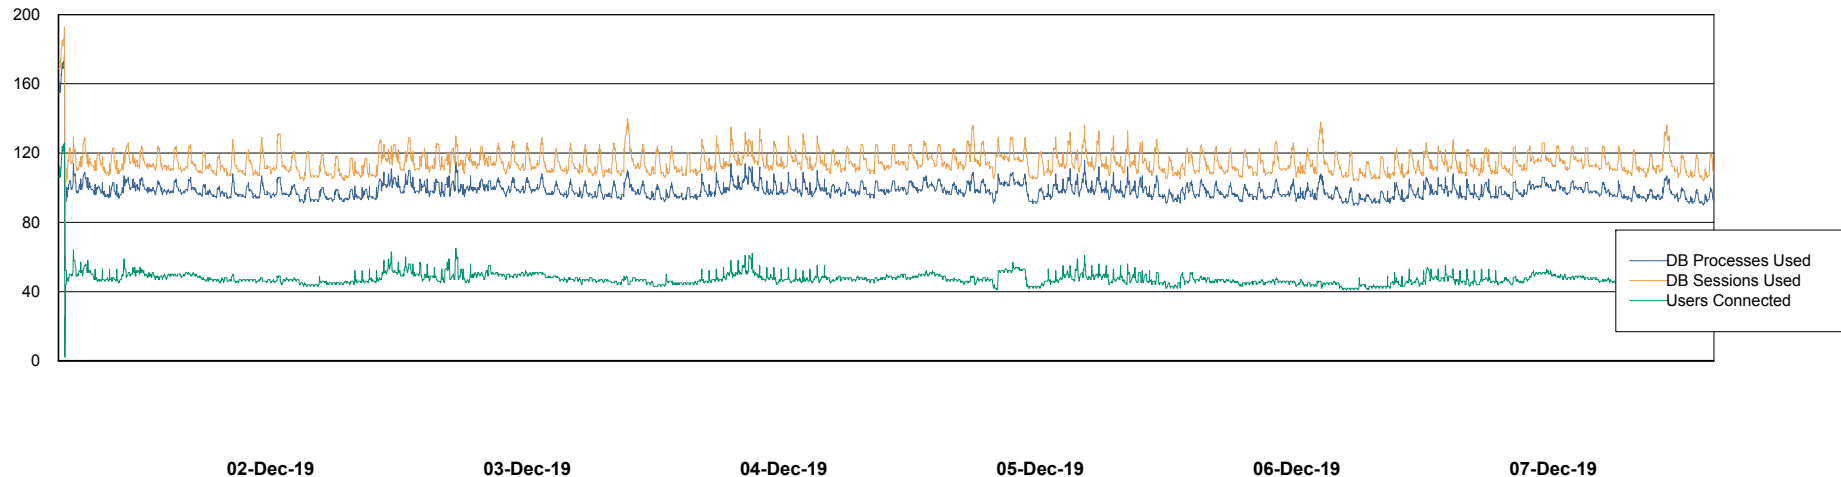

Weekly SLA Customer Report

Customer PCO Production
Database ID 44

Database Performance PCODB_Production

DB Processes Max 350
DB Sessions Max 560

Weekly SLA Customer Report

Customer PCO Production
Database ID 44