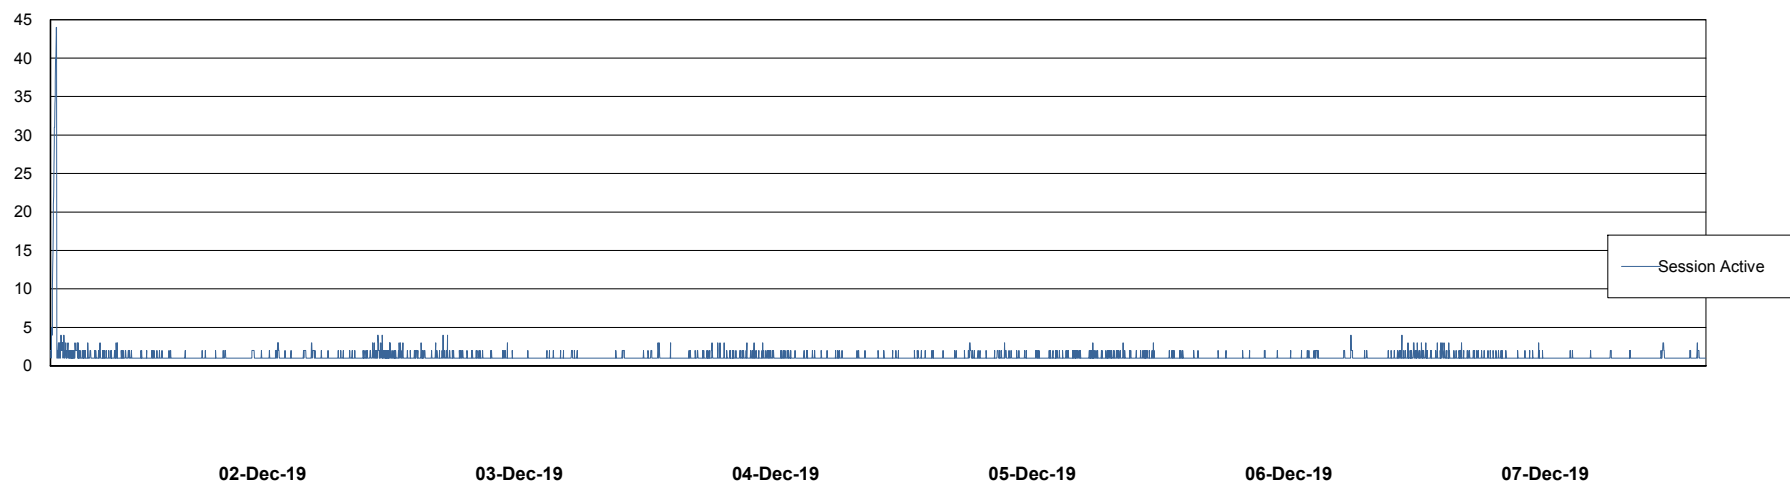

Weekly SLA Customer Report

Customer PCO Production
Database ID 44

Database Performance PCODB_Production

DB Processes Max 350
DB Sessions Max 560

Weekly SLA Customer Report

Customer PCO Production
Database ID 44