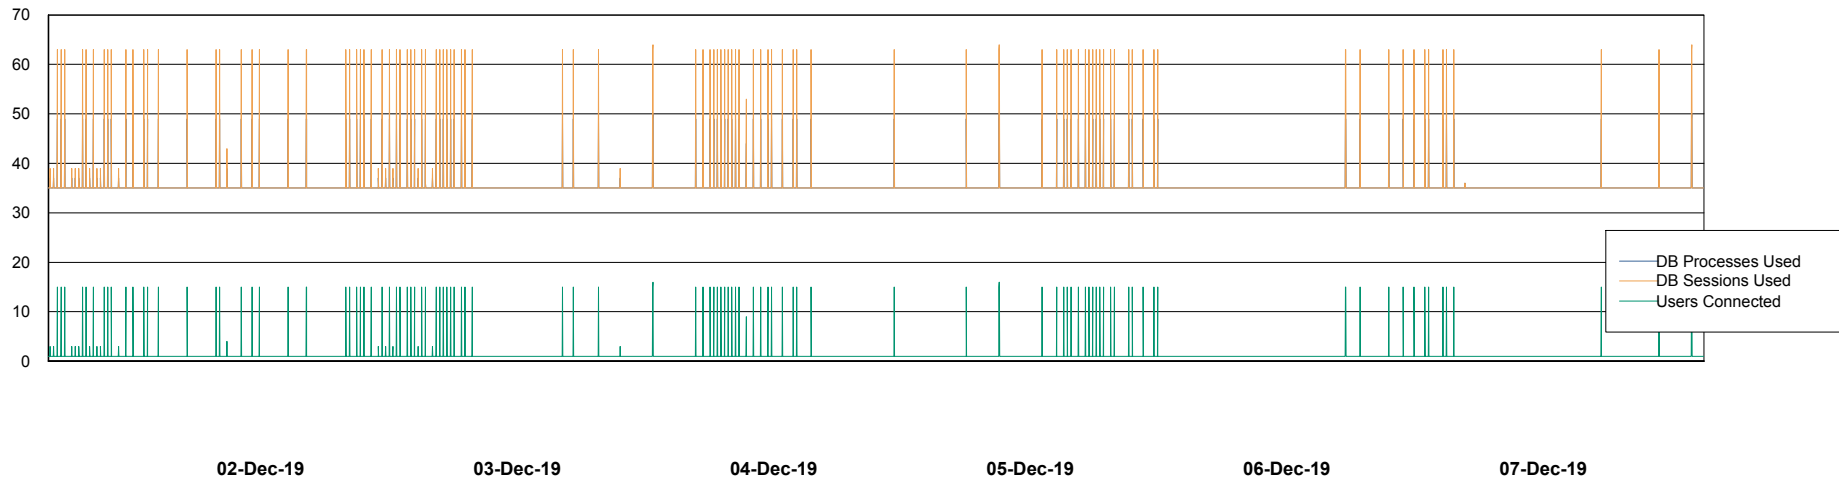

Database Performance PCODB_Standby

DB Processes Max 350
DB Sessions Max 552