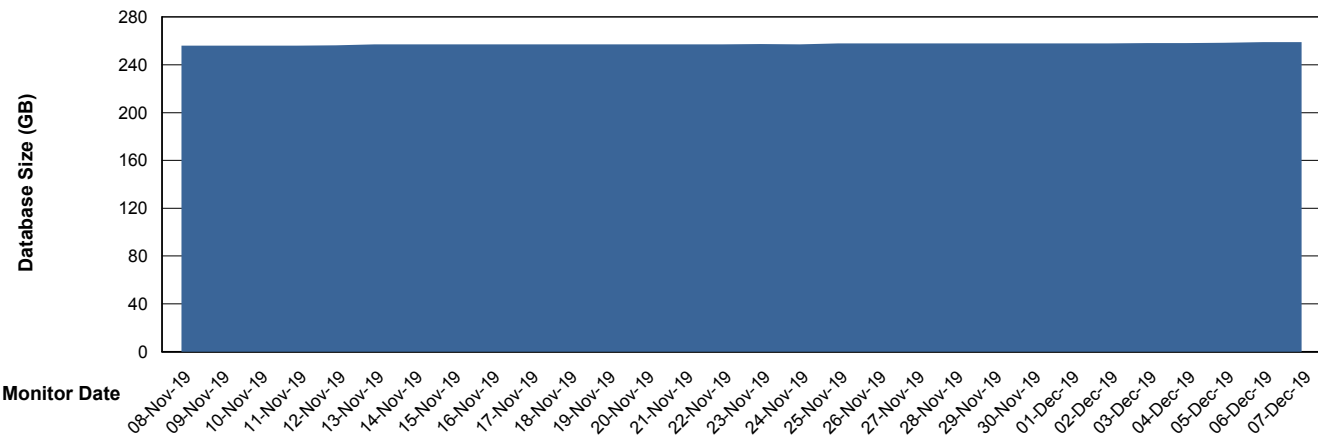

Database Performance PCODB_Standby

DB Processes Max 350
DB Sessions Max 552

Weekly SLA Customer Report

Customer PCO Production
 Database ID 44

DATABASE SIZE PCODB_Production

Database growth over last month