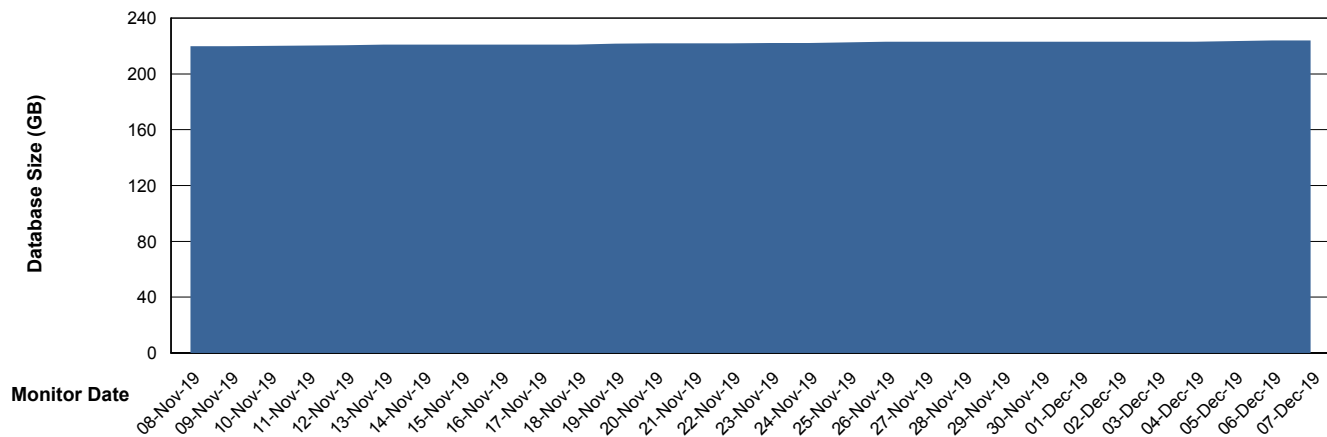

Customer NIX_Production
Database ID 51

Database Performance NIXDB_Standby

Weekly SLA Customer Report

Customer NIX_Production
Database ID 51

DATABASE SIZE NIXDB_BI

Database growth over last month

DATABASE SIZE NIXDB_Production

Database growth over last month

Weekly SLA Customer Report

Customer NIX_Production
 Database ID 51

Database Tablespace NIXDB_BI

Date	Tablespace Name	Filesize (Gb)	Usedsize (Gb)	Percentage free
07-Dec-19	ABSDATA	76	62	18
	INDX	80	64	20
06-Dec-19	ABSDATA	76	62	18
	INDX	80	64	20
05-Dec-19	ABSDATA	76	62	18
	INDX	80	64	20
04-Dec-19	ABSDATA	76	62	18
	INDX	80	64	20
03-Dec-19	ABSDATA	76	62	18
	INDX	80	64	20
02-Dec-19	ABSDATA	76	62	18
	INDX	80	64	20
01-Dec-19	ABSDATA	76	62	18
	INDX	80	64	20