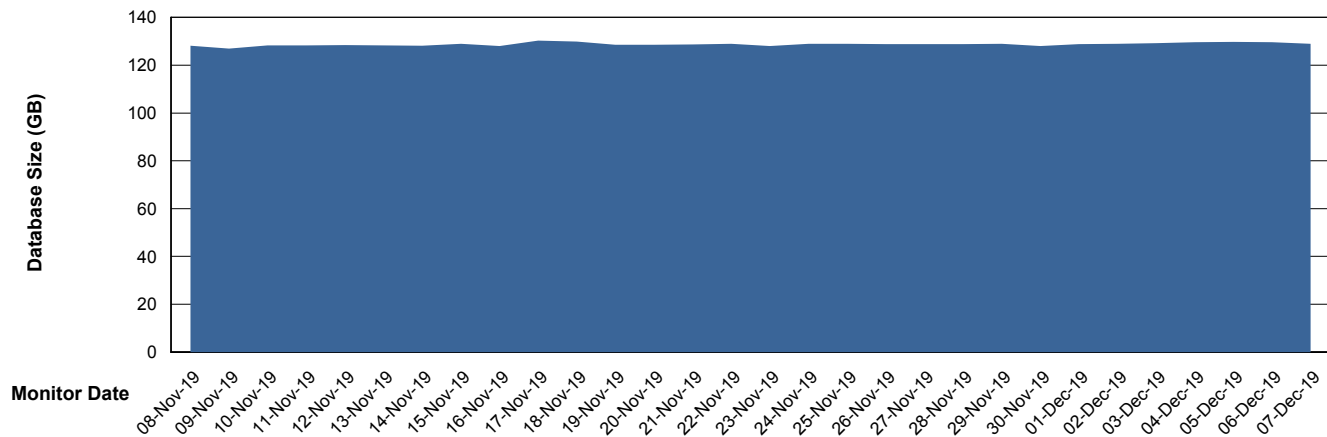

Customer NIX_Production
Database ID 51

Database Performance NIXDB_Standby

Weekly SLA Customer Report

Customer NIX_Production
Database ID 51

DATABASE SIZE NIXDB_BI

Database growth over last month

DATABASE SIZE NIXDB_Production

Database growth over last month

Weekly SLA Customer Report

Customer NIX_Production
 Database ID 51

Database Tablespace NIXDB_BI

Date	Tablespace Name	Filesize (Gb)	Usedsize (Gb)	Percentage free
07-Dec-19	ABSDATA	76	62	18
	INDX	80	64	20
06-Dec-19	ABSDATA	76	62	18
	INDX	80	64	20
05-Dec-19	ABSDATA	76	62	18
	INDX	80	64	20
04-Dec-19	ABSDATA	76	62	18
	INDX	80	64	20
03-Dec-19	ABSDATA	76	62	18
	INDX	80	64	20
02-Dec-19	ABSDATA	76	62	18
	INDX	80	64	20
01-Dec-19	ABSDATA	76	62	18
	INDX	80	64	20