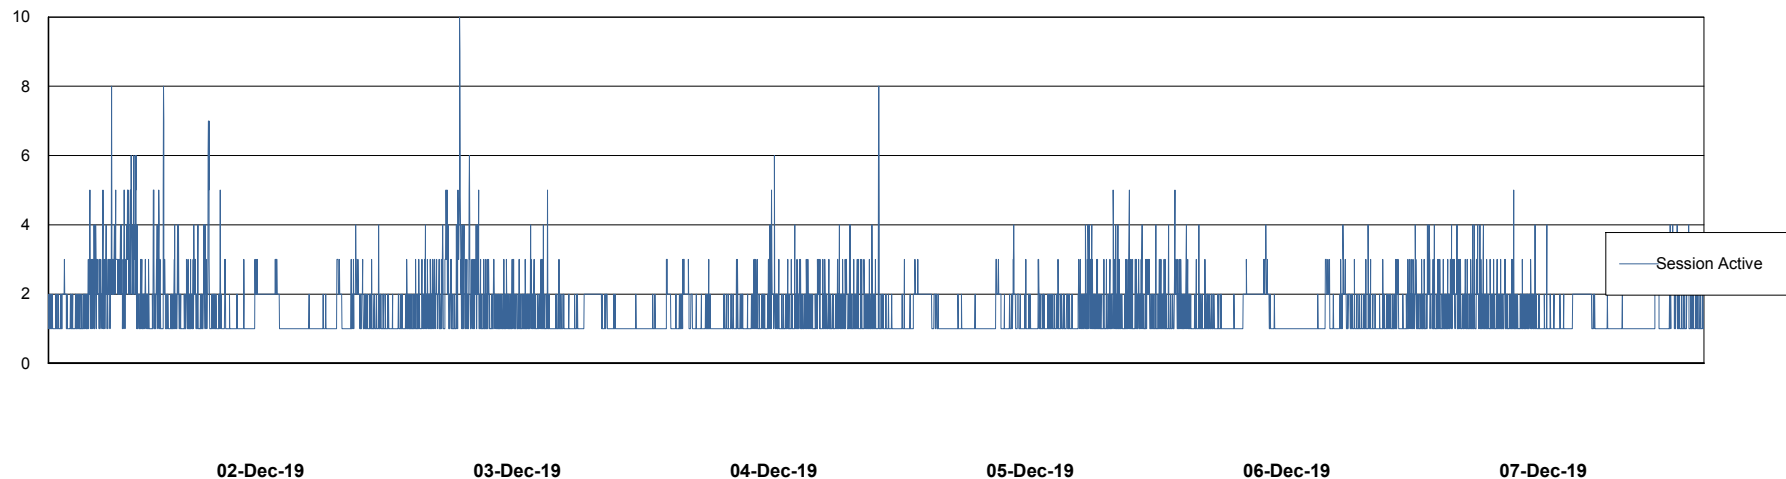

Weekly SLA Customer Report

Customer NIX_Production
Database ID 51

Database Performance NIXDB_BI

Weekly SLA Customer Report

Customer NIX_Production
Database ID 51

Database Performance NIXDB_Production

Weekly SLA Customer Report