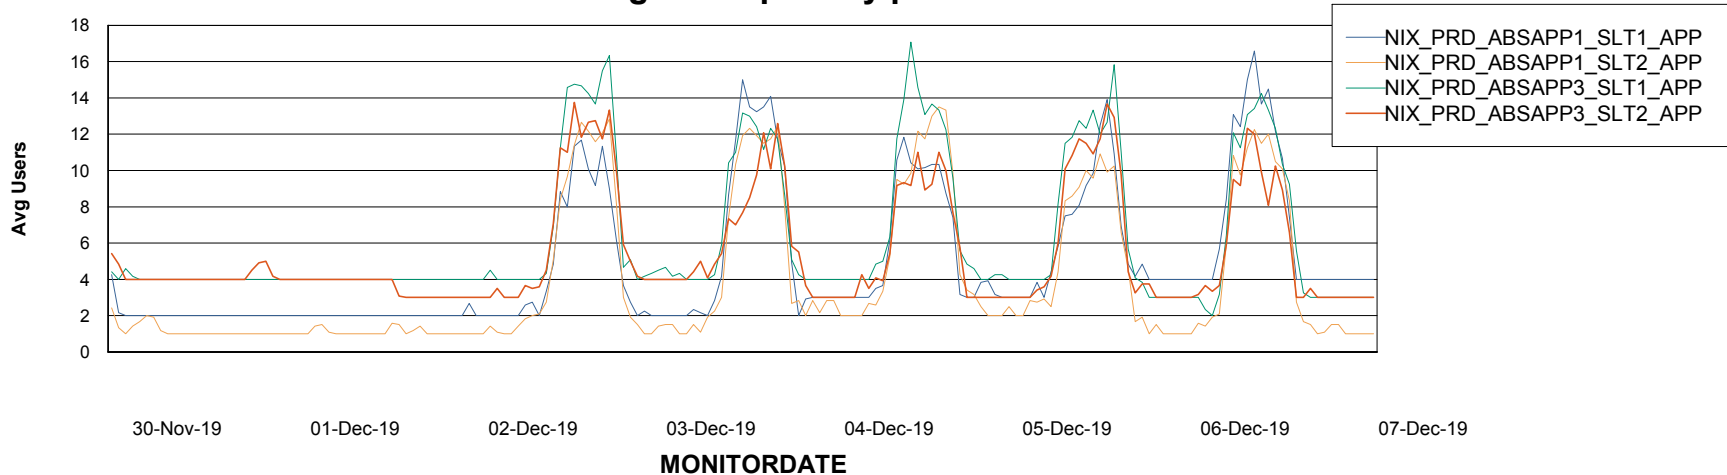

Avg users per day per ABS server