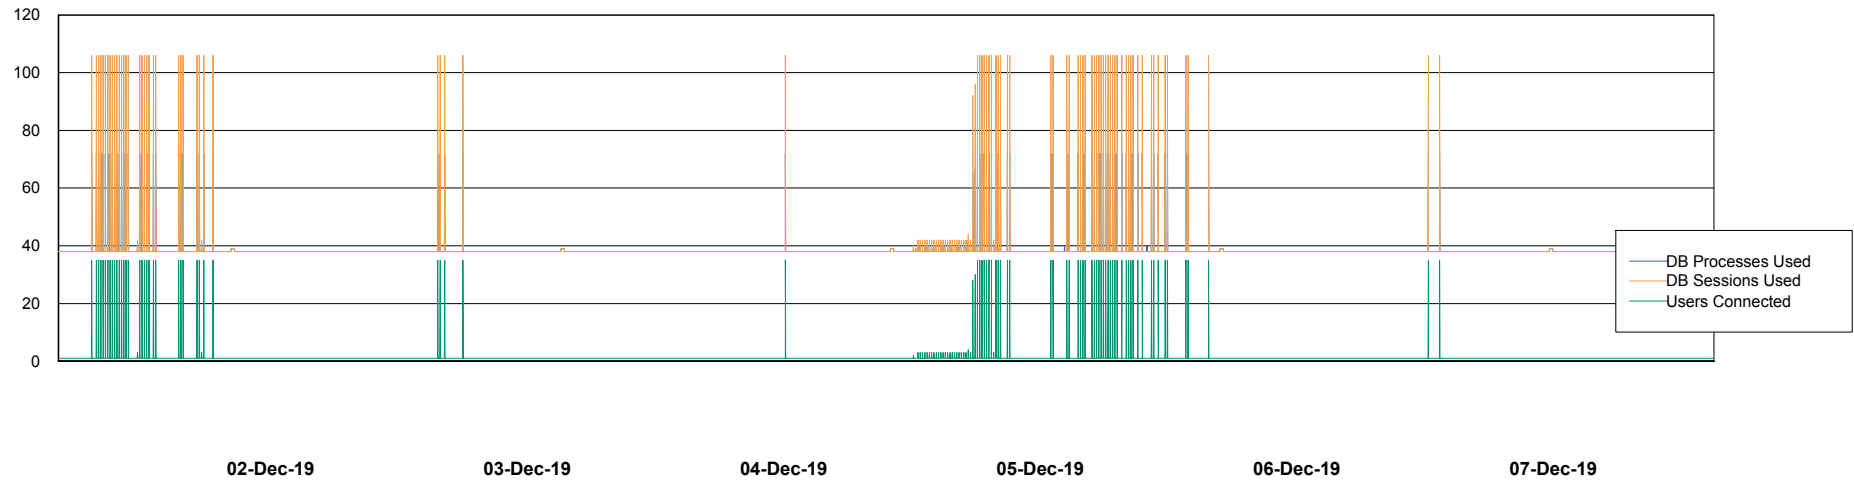

Database Performance NIXDB_Standby