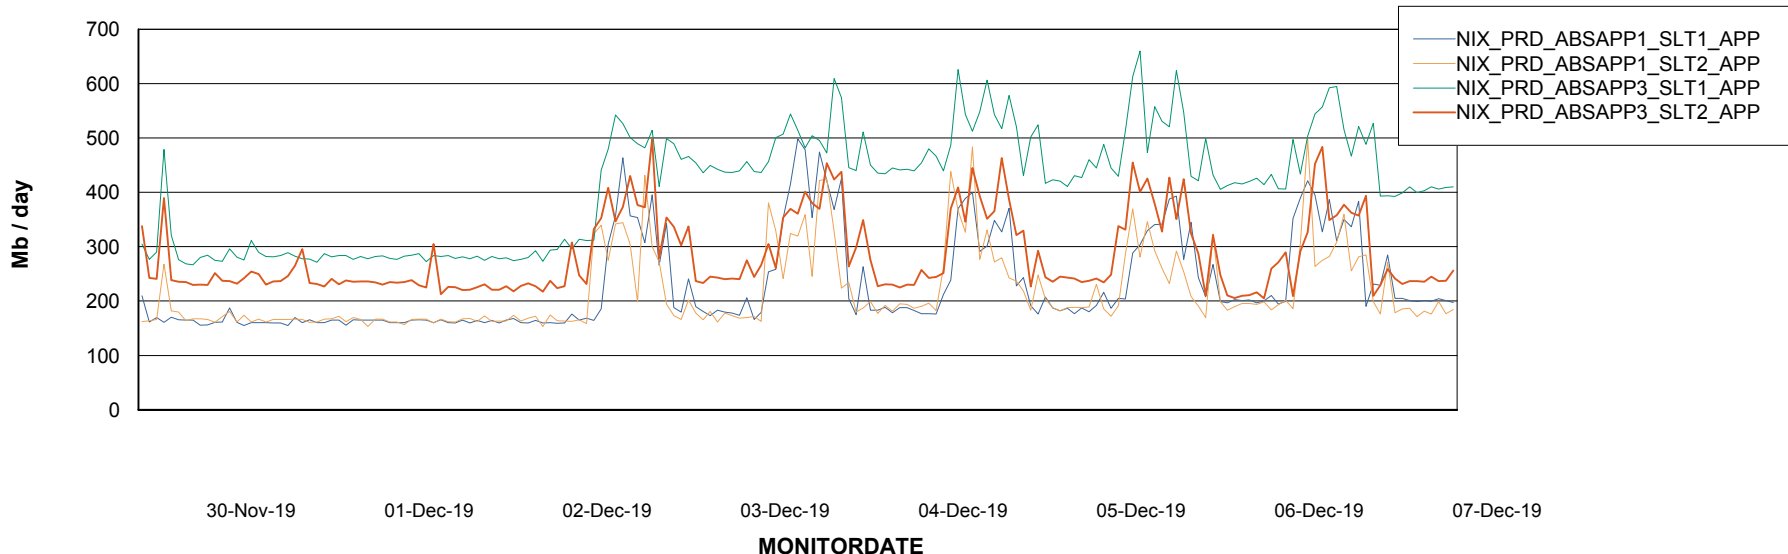

Standby Database Health NIX_Production

Recovery lag for last 7 days

Weekly SLA Customer Report

Customer NIX_Production
Database ID 51

ABSSolute Application Server Services

Avg memory used per ABS Server Service