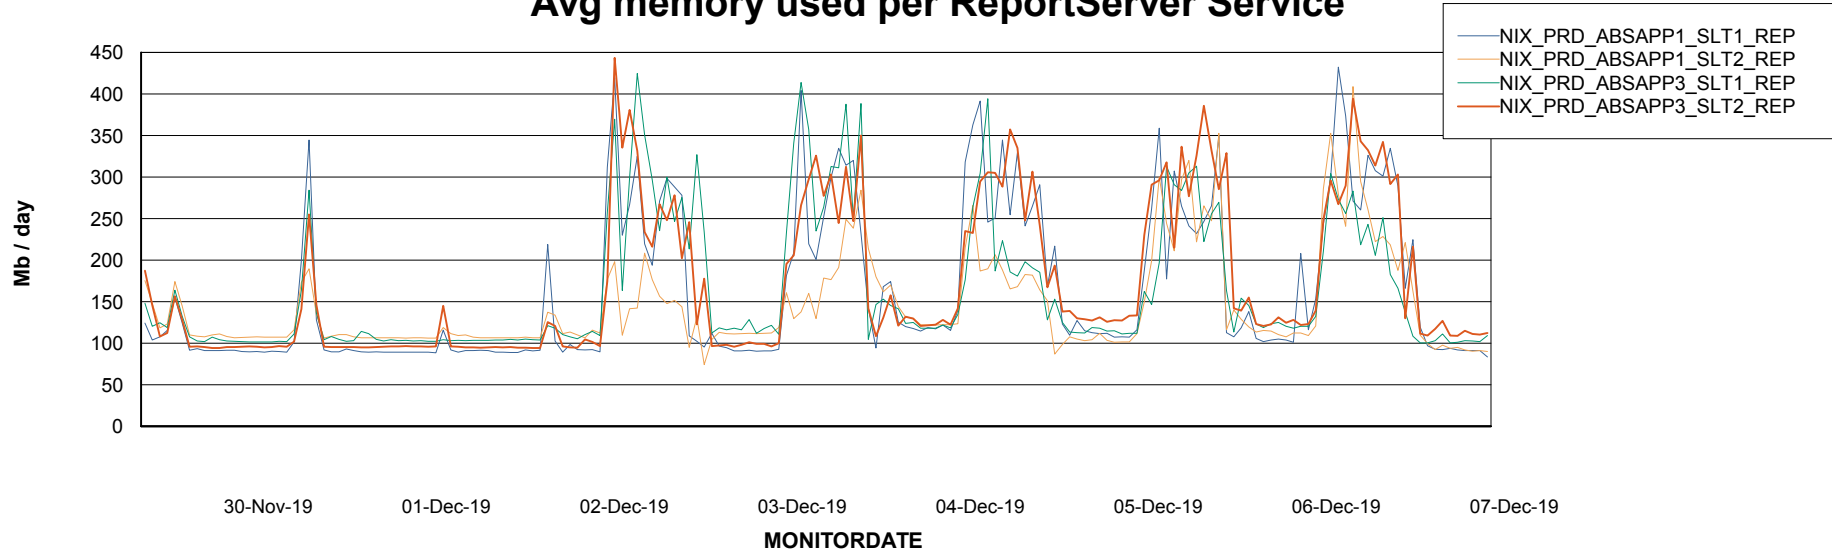

Avg users per day per ABS server

Weekly SLA Customer Report

Customer NIX_Production
Database ID 51

ABSSolute Application ReportServer Services

Avg memory used per ReportServer Service

Weekly SLA Customer Report