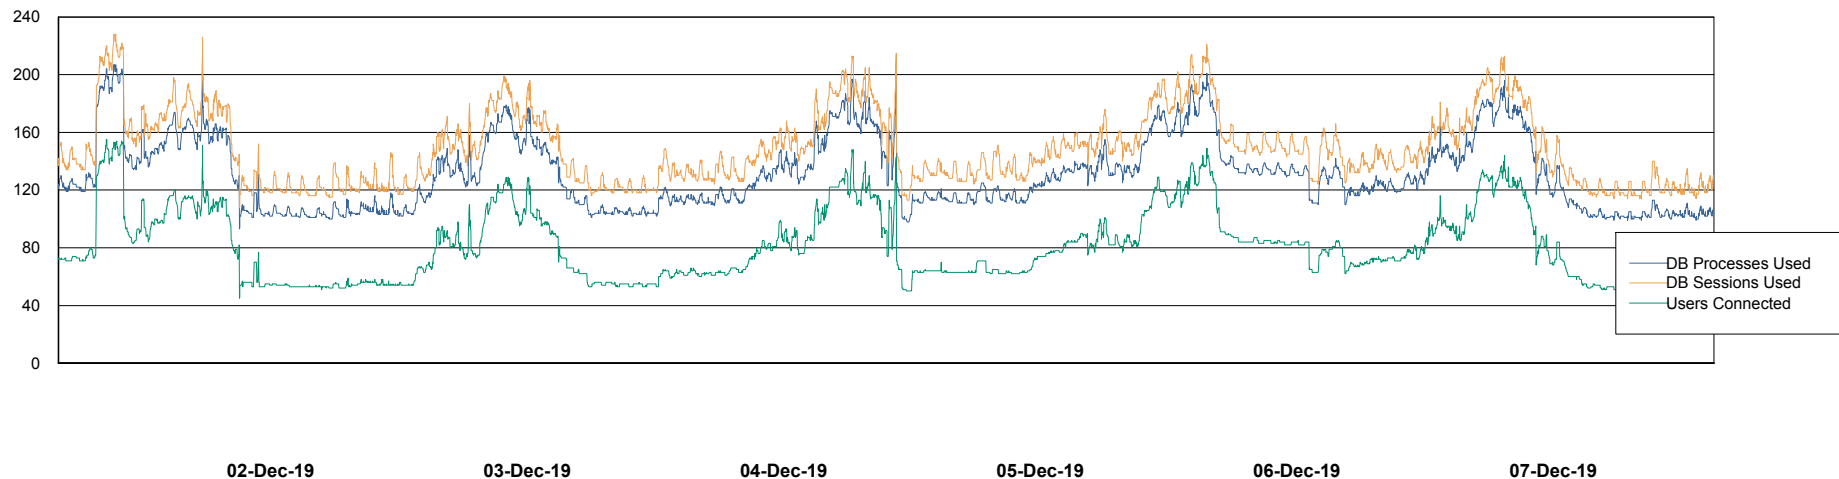

Weekly SLA Customer Report

Customer NIX_Production
Database ID 51

Database Performance NIXDB_BI

Weekly SLA Customer Report

Customer NIX_Production
Database ID 51

Database Performance NIXDB_Production

Weekly SLA Customer Report