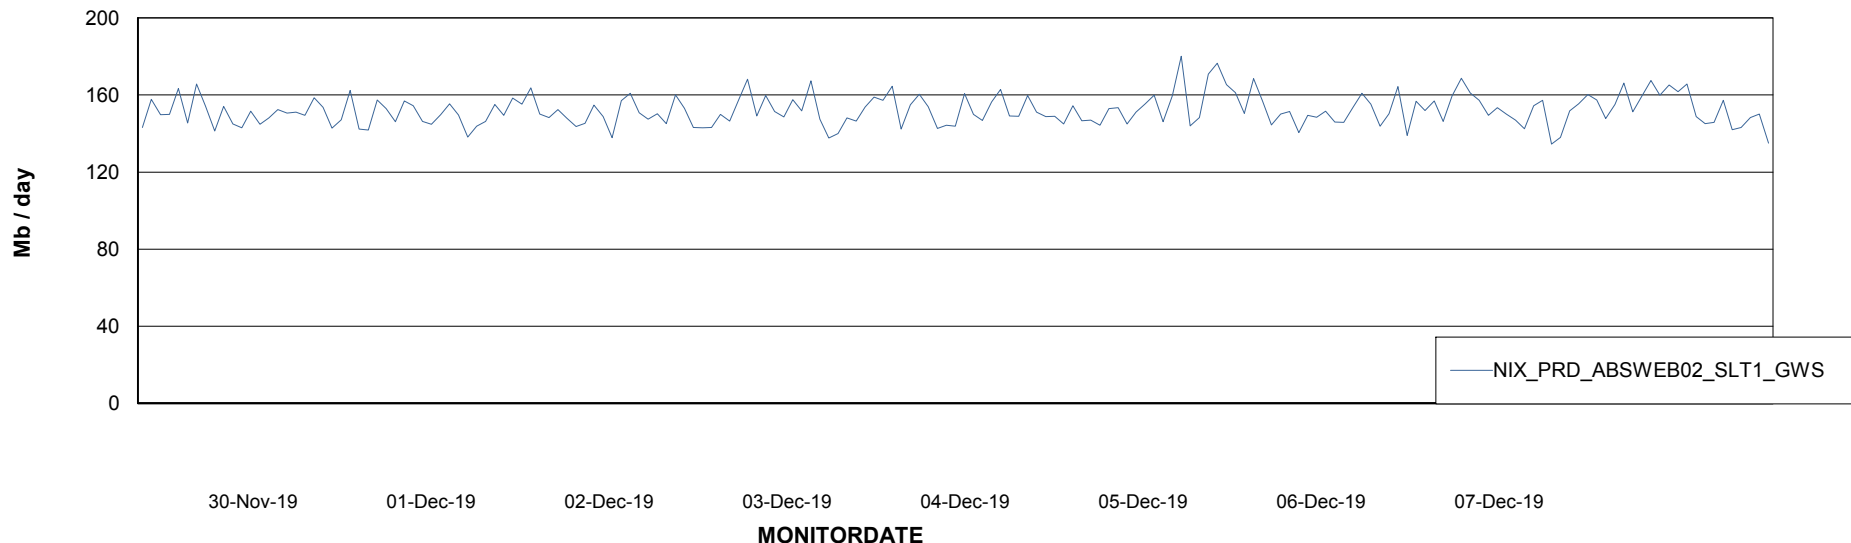

ABSSolute Web Component Services

Avg memory used per ABS Web component