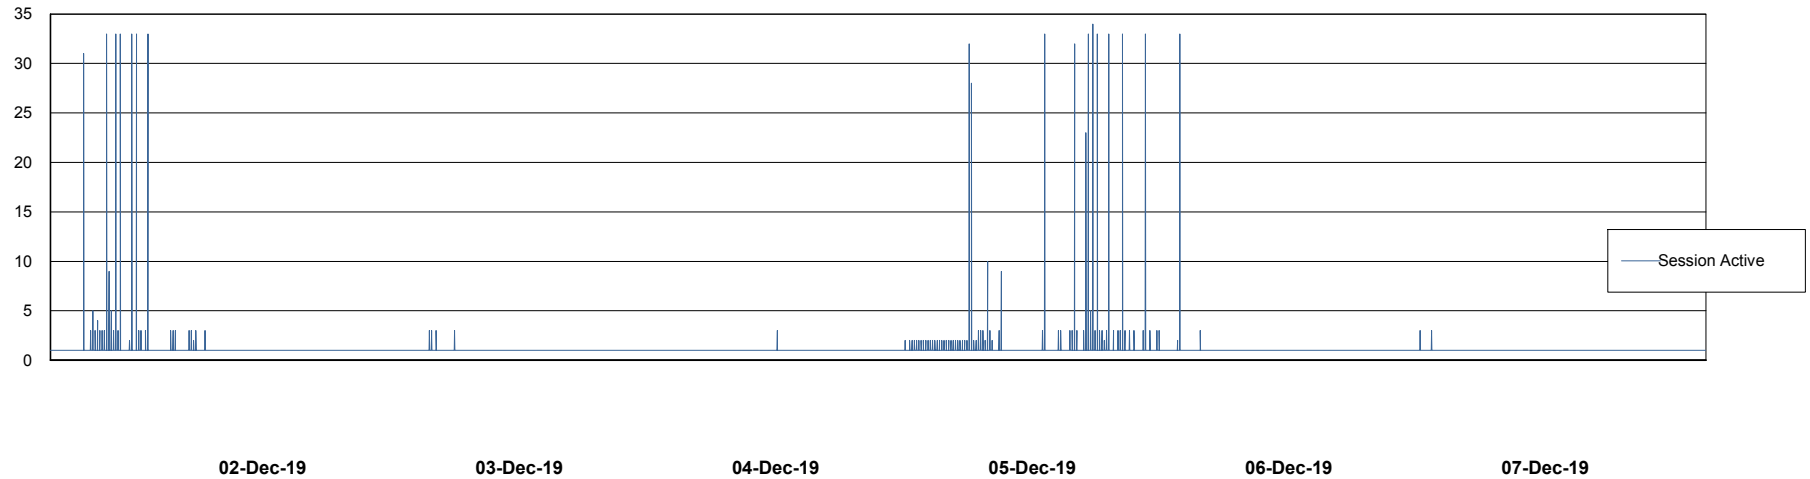

Database Performance NIXDB_Standby