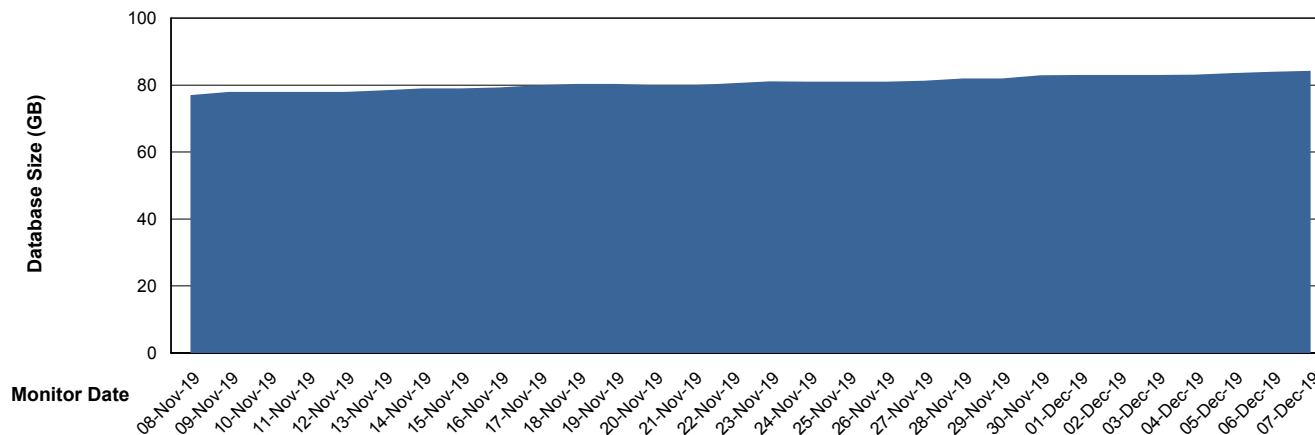

DATABASE SIZE LSS_ABSME_DB_LIODA4

Database growth over last month