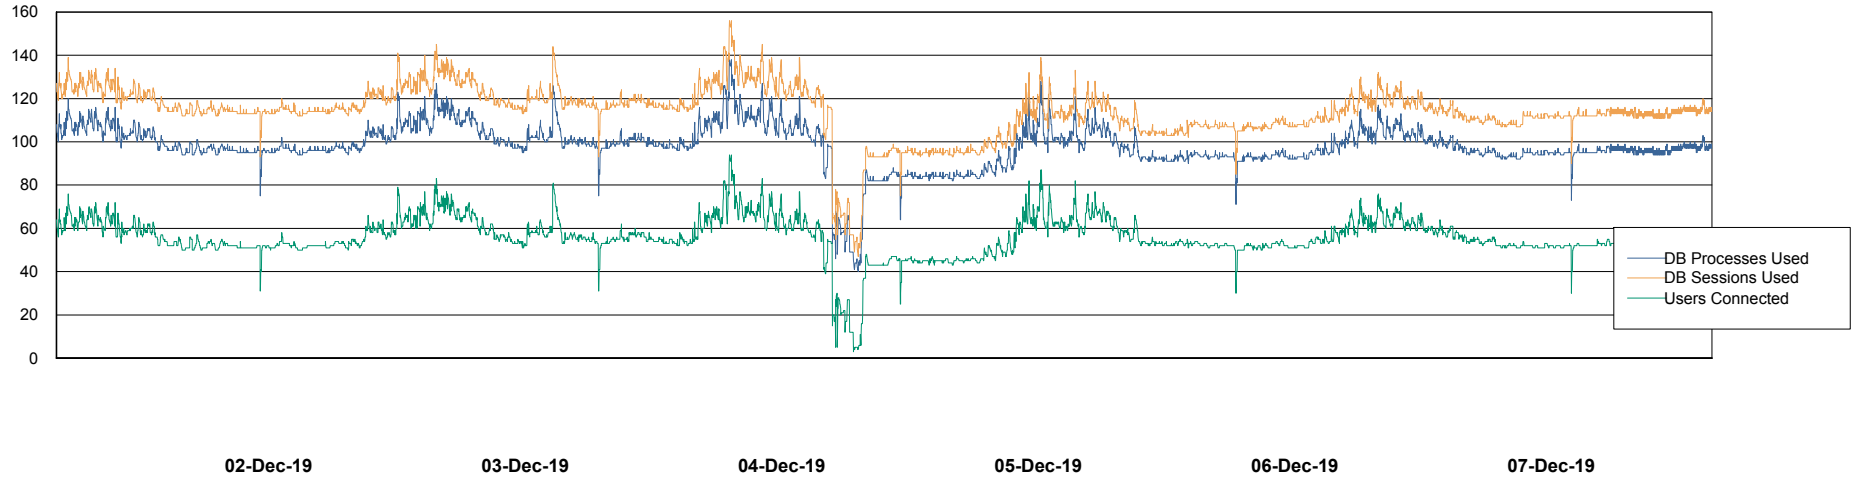

Database Performance LSS_ABSEE2_DB_LIODA5

DB Processes Max 1,000
DB Sessions Max 1,522