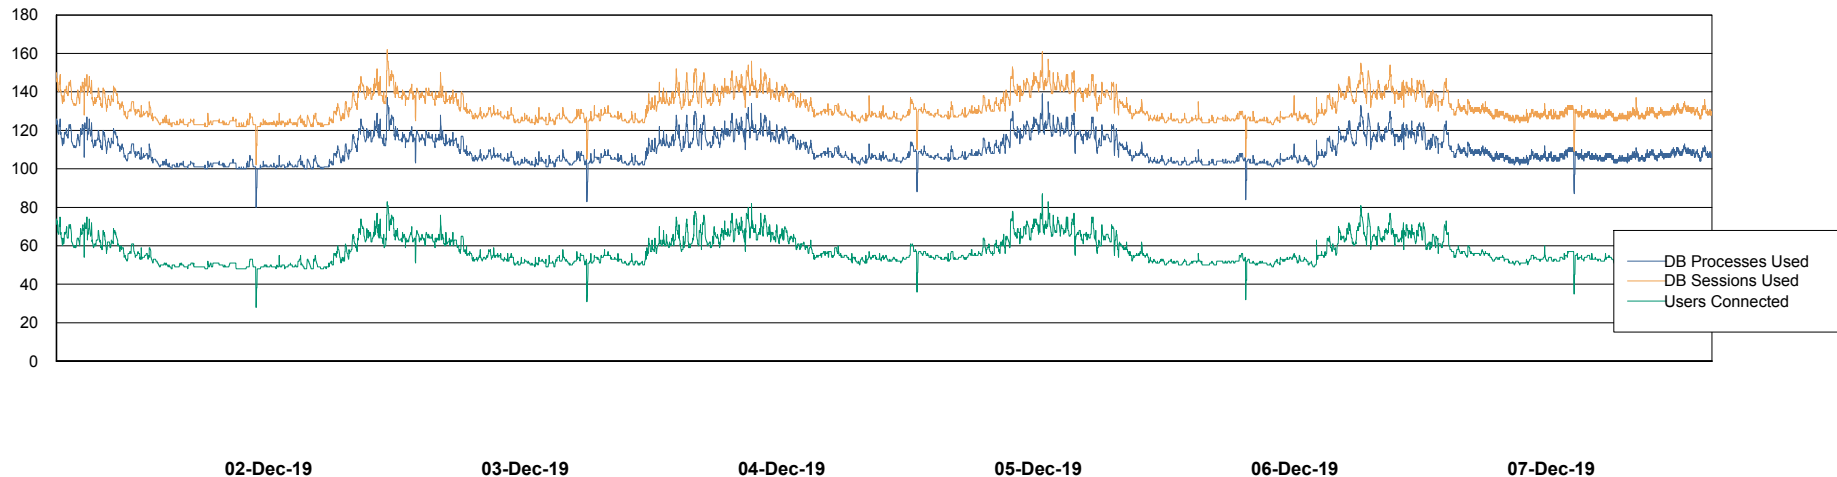

Database Performance LSS_ABSCH2_DB_LIODA3

DB Processes Max 1,000
DB Sessions Max 1,560

Weekly SLA Customer Report

Customer LSS_Prod (NO SLA)
Database ID 96

Database Performance LSS_ABSCH3_DB_LIODA3

DB Processes Max 1,000
DB Sessions Max 1,560