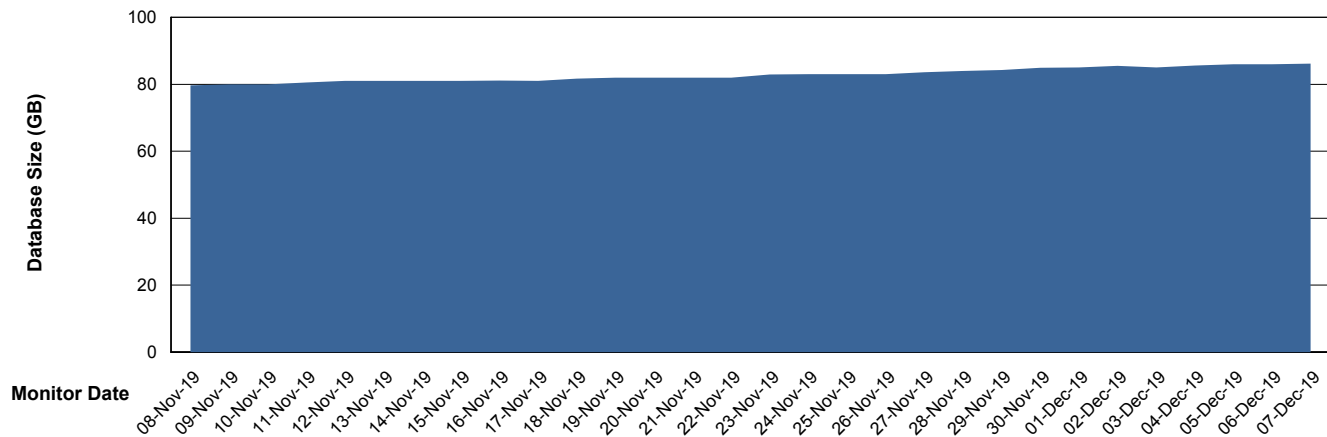

DATABASE SIZE LSS_ABSCH_DB_LIODA3

Database growth over last month

DATABASE SIZE LSS_ABSCH2_DB_LIODA3

Database growth over last month

Weekly SLA Customer Report

Customer LSS_Prod (NO SLA)
 Database ID 96

DATABASE SIZE LSS_ABSCH3_DB_LIODA3

Database growth over last month

DATABASE SIZE LSS_ABSEE_DB_LIODA5

Database growth over last month

Weekly SLA Customer Report

Customer LSS_Prod (NO SLA)
Database ID 96

DATABASE SIZE LSS_ABSEE2_DB_LIODA5

Database growth over last month