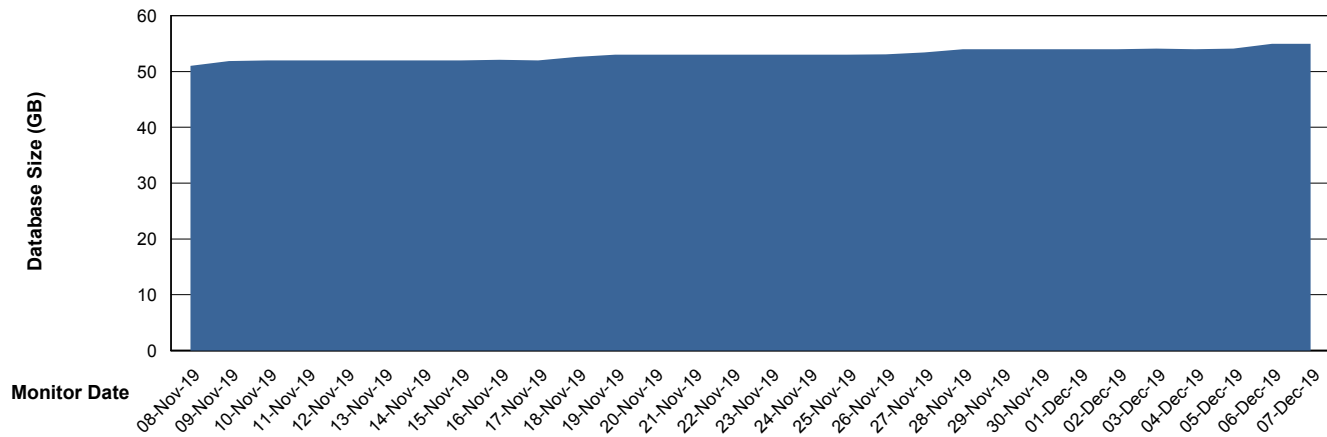

DATABASE SIZE LSS_ABSCH2_DB_LIODA3

Database growth over last month