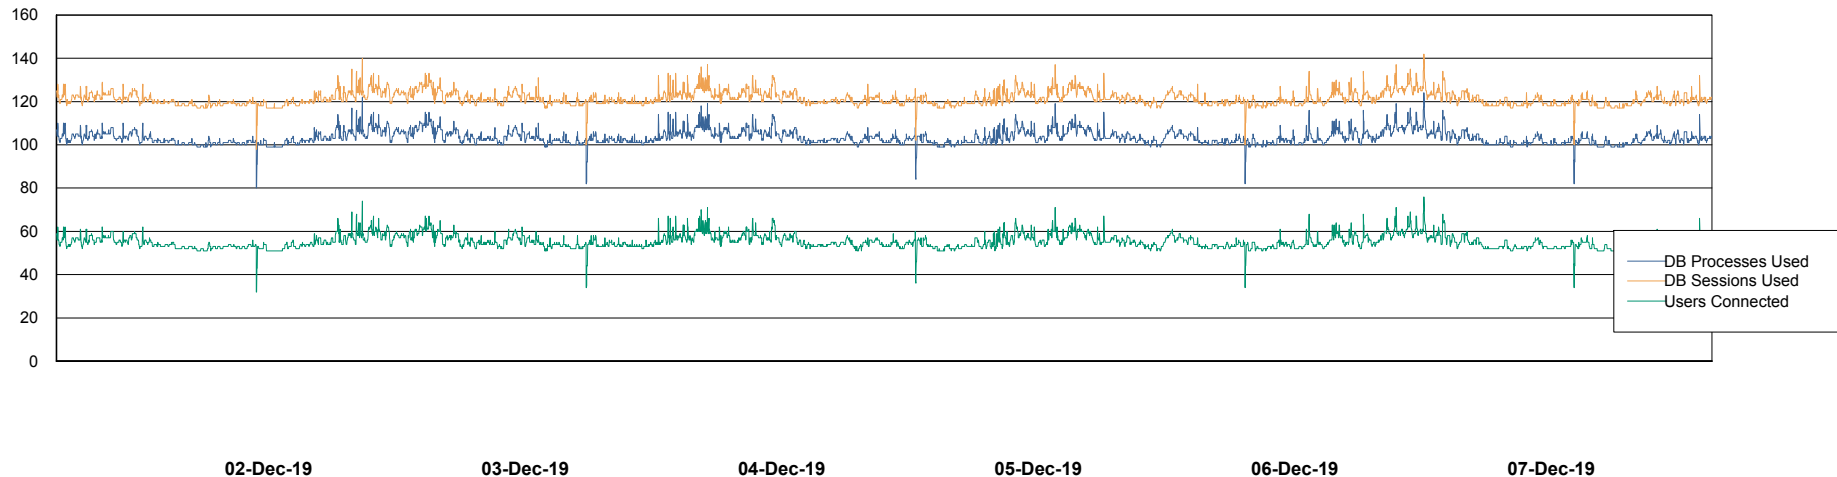

Database Performance LSS_ABSCH2_DB_LIODA3

DB Processes Max 1,000
DB Sessions Max 1,560