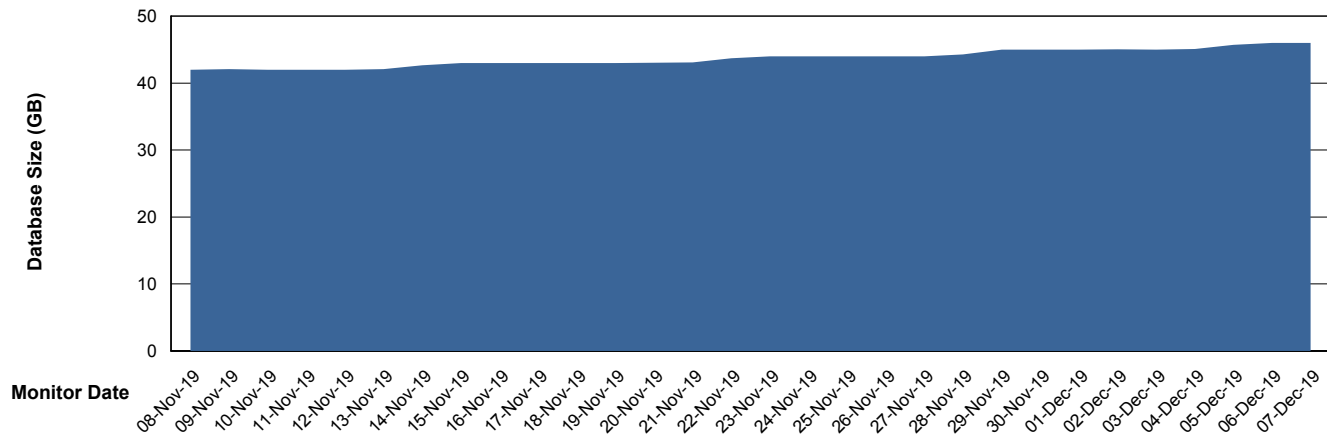

DATABASE SIZE LSS_ABSCH_DB_LIODA3

Database growth over last month

DATABASE SIZE LSS_ABSCH2_DB_LIODA3

Database growth over last month

Weekly SLA Customer Report

Customer LSS_Prod (NO SLA)
 Database ID 96

DATABASE SIZE LSS_ABSCH3_DB_LIODA3

Database growth over last month

DATABASE SIZE LSS_ABSEE_DB_LIODA5

Database growth over last month

Weekly SLA Customer Report

Customer LSS_Prod (NO SLA)
Database ID 96

DATABASE SIZE LSS_ABSEE2_DB_LIODA5

Database growth over last month