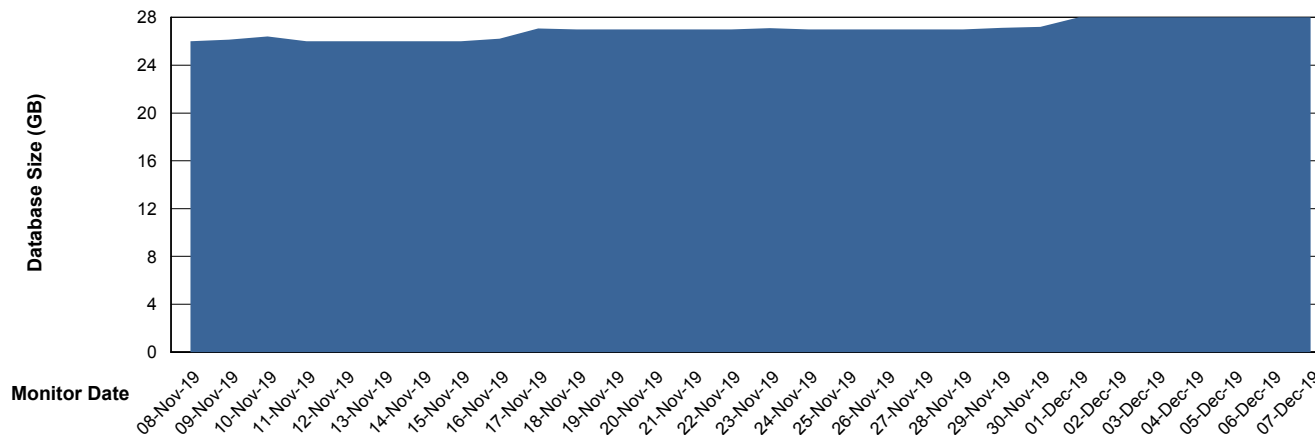

Database growth over last month

DATABASE SIZE LSS_ABSEE_DB_LIODA5

Database growth over last month

Weekly SLA Customer Report

Customer LSS_Prod (NO SLA)
Database ID 96

DATABASE SIZE LSS_ABSEE2_DB_LIODA5

Database growth over last month