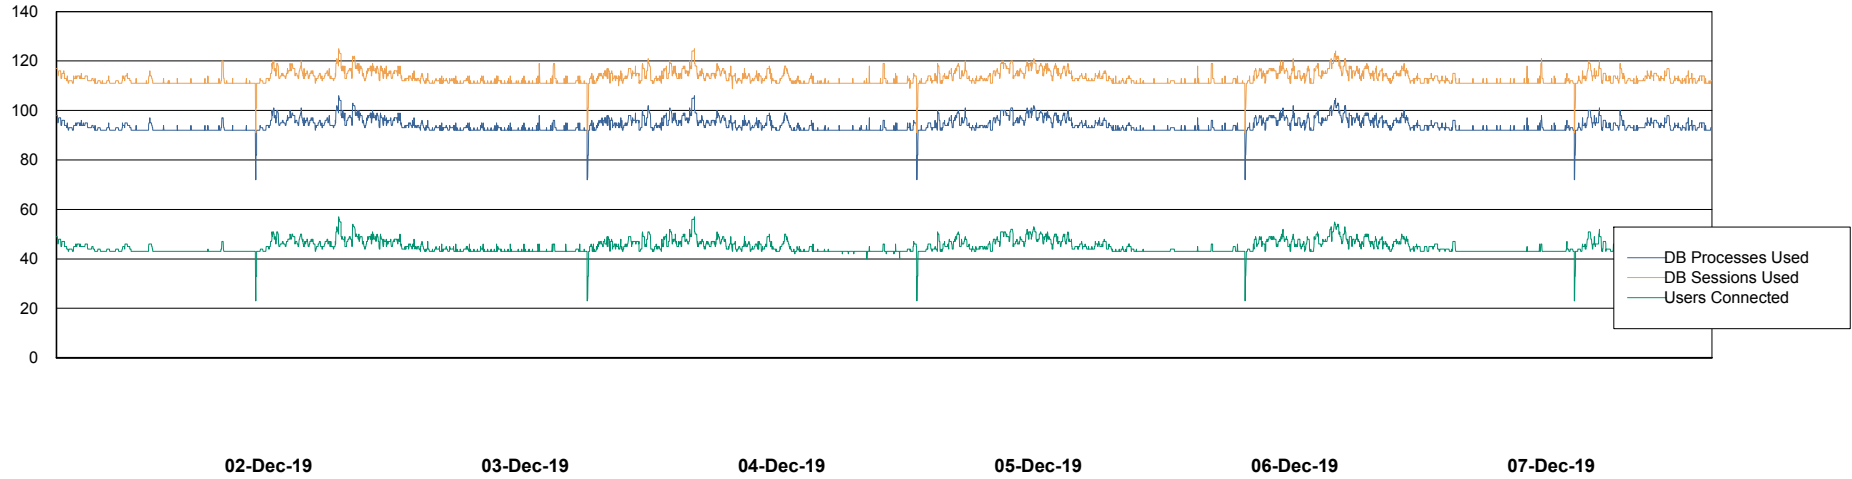

Database Performance LSS_ABSCH_DB_LIODA3

DB Processes Max 1,000
DB Sessions Max 1,560