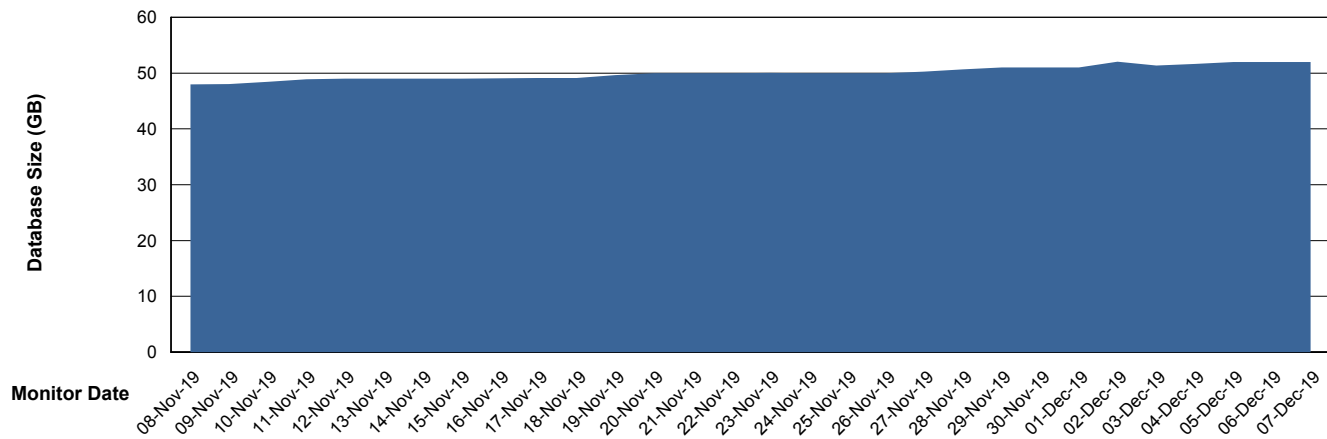

DATABASE SIZE LSS_ABSME_DB_LIODA4

Database growth over last month

Weekly SLA Customer Report

Customer LSS_Prod (NO SLA)
Database ID 96

DATABASE SIZE LSS_ABSME2_DB_LIODA4

Database growth over last month

Weekly SLA Customer Report