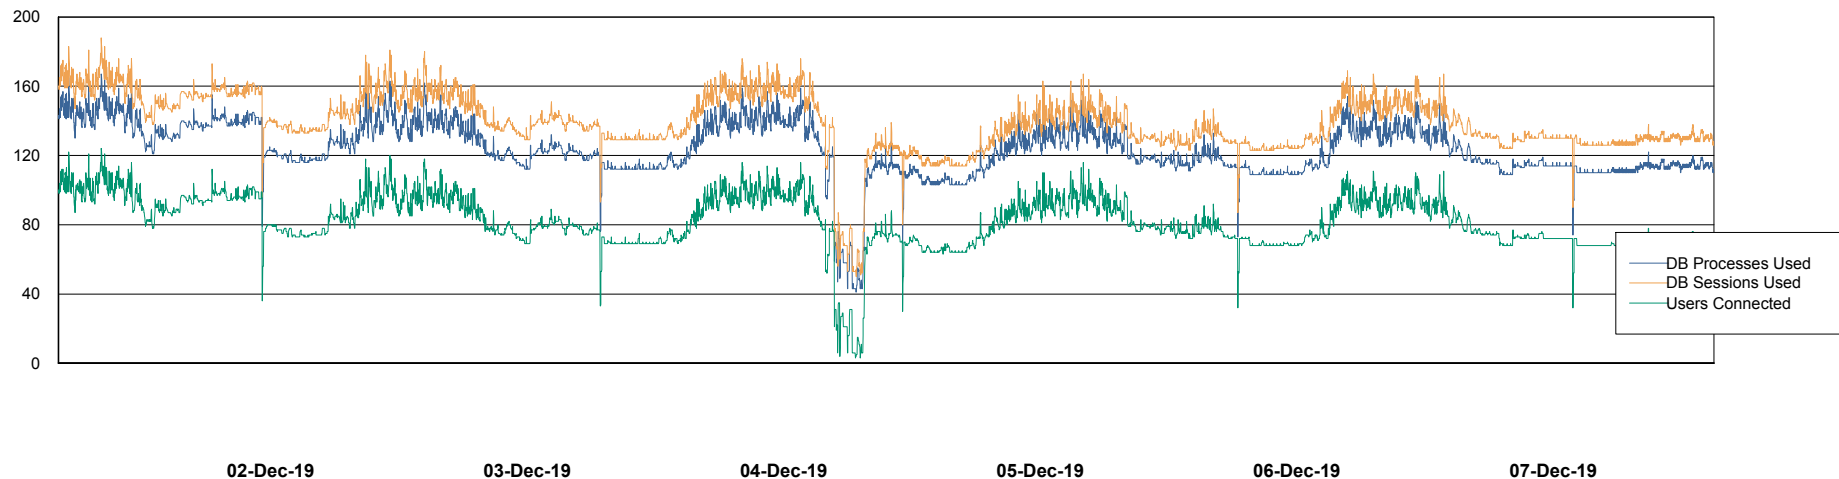

Database Performance LSS_ABSEE_DB_LIODA5

DB Processes Max 1,000
DB Sessions Max 1,522