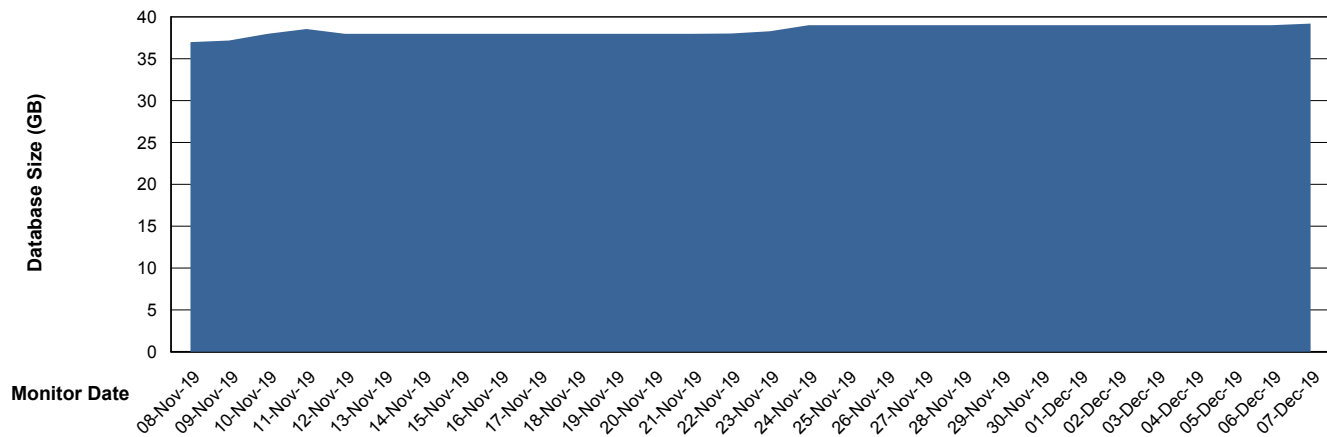

DATABASE SIZE LSS_ABSCH_DB_LIODA3

Database growth over last month