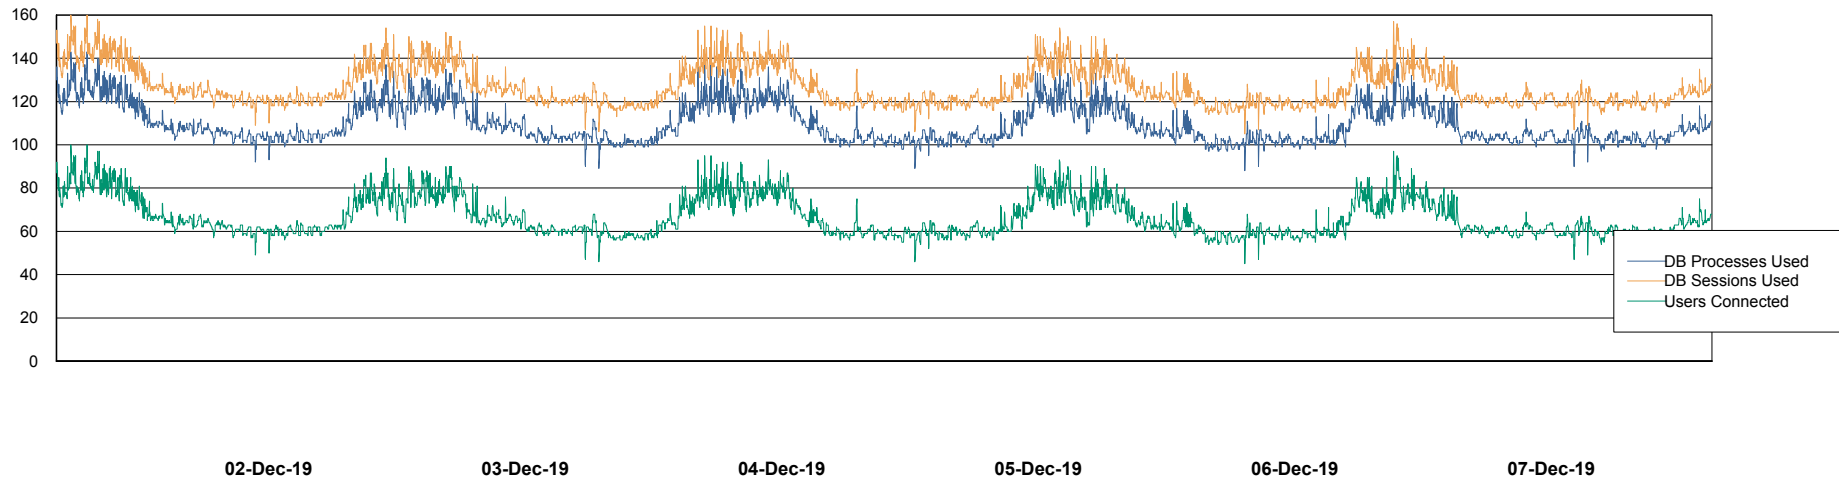

Database Performance LSS_ABSEE2_DB_LIODA5

DB Processes Max 1,000
DB Sessions Max 1,522

Weekly SLA Customer Report

Customer LSS_Prod (NO SLA)
Database ID 96

Database Performance LSS_ABSME_DB_LIODA4

DB Processes Max 1,000
DB Sessions Max 1,522