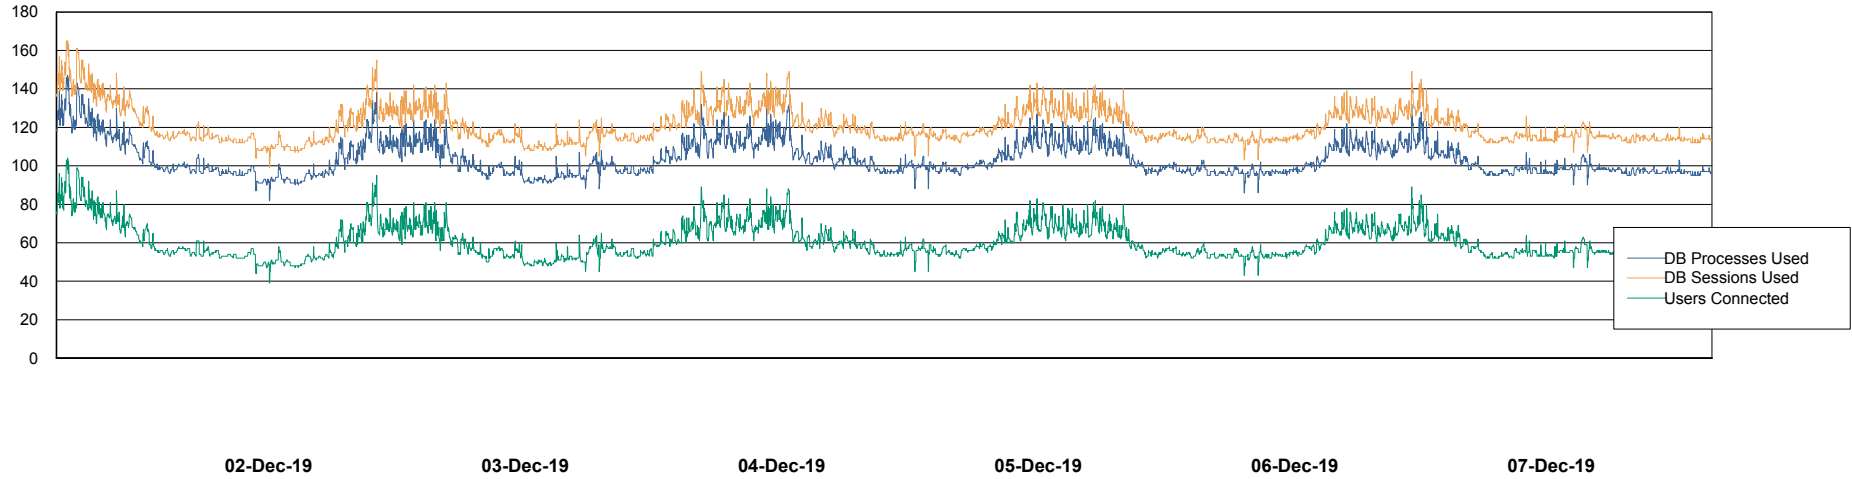

Database Performance LSS_ABSME2_DB_LIODA4

DB Processes Max 1,000
DB Sessions Max 1,522