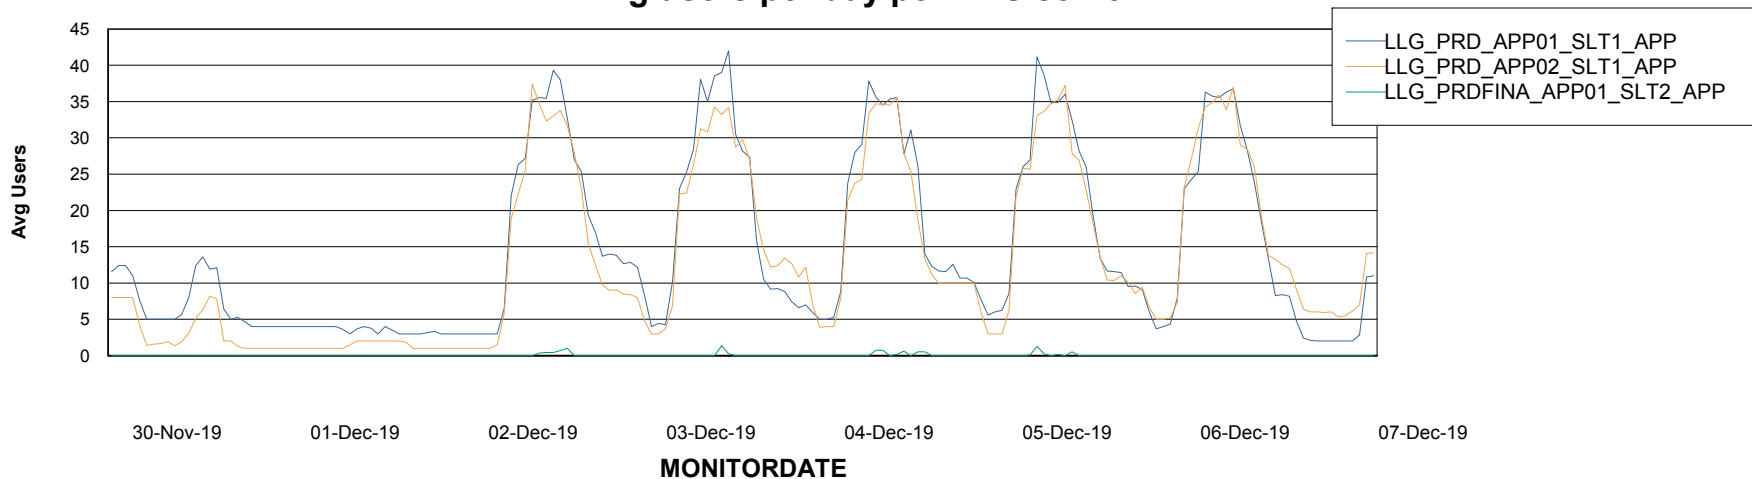

Avg users per day per ABS server