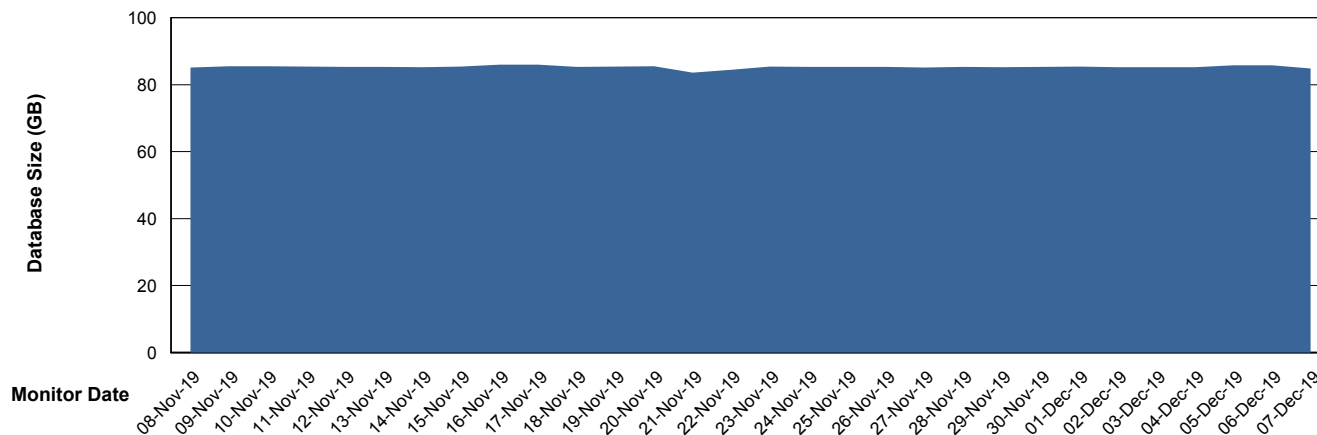

Weekly SLA Customer Report

Customer LLG_Production
Database ID 53

DATABASE SIZE LLGDB_Production

Database growth over last month

DATABASE SIZE LLGDBBI_Production

Database growth over last month

Weekly SLA Customer Report