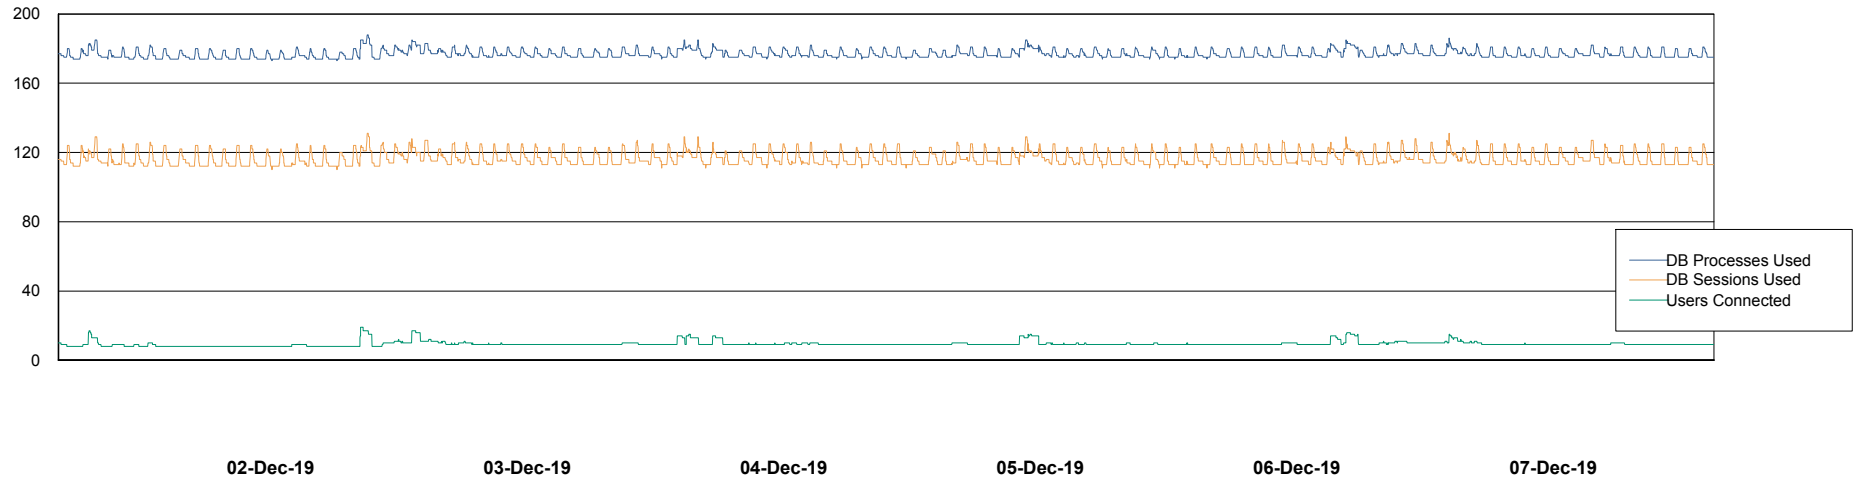

Database Performance LLGDB_Standby

DB Processes Max 300
DB Sessions Max 480