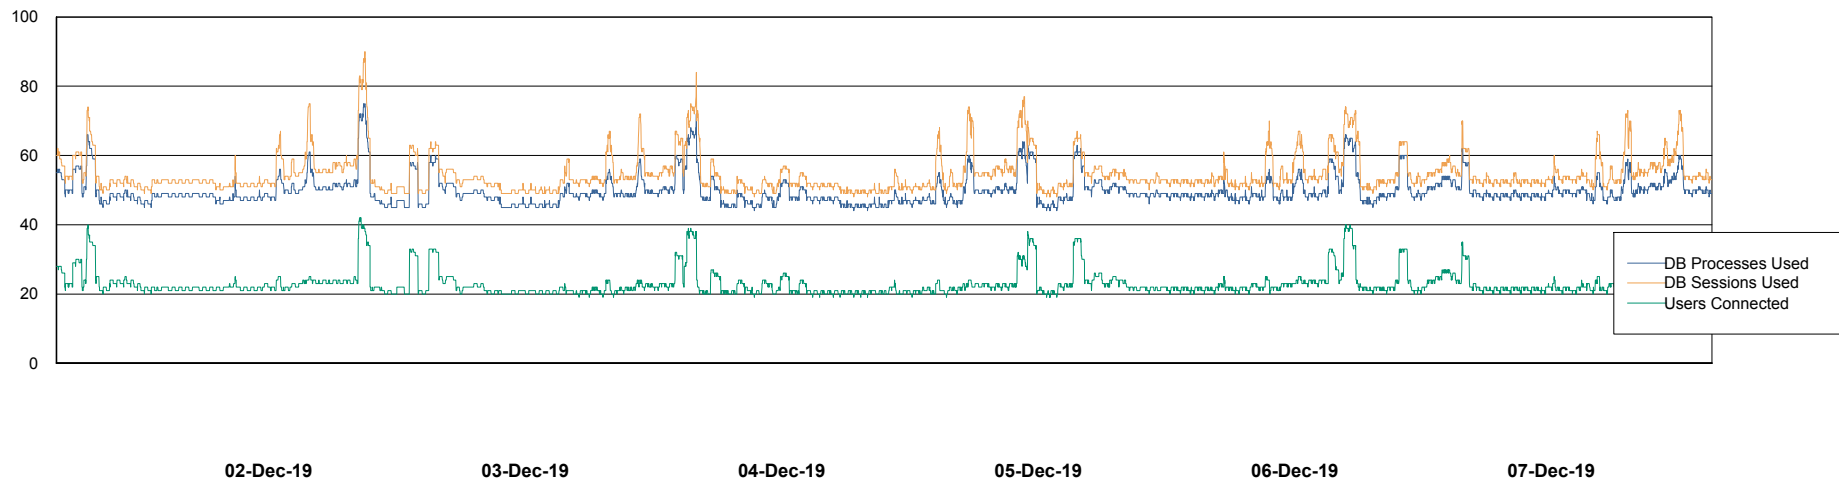

Database Performance LLGDB_Standby

DB Processes Max 300
DB Sessions Max 480

Weekly SLA Customer Report

Customer LLG_Production
Database ID 53

Database Performance LLGDBBI_Production

DB Processes Max 500
DB Sessions Max 780