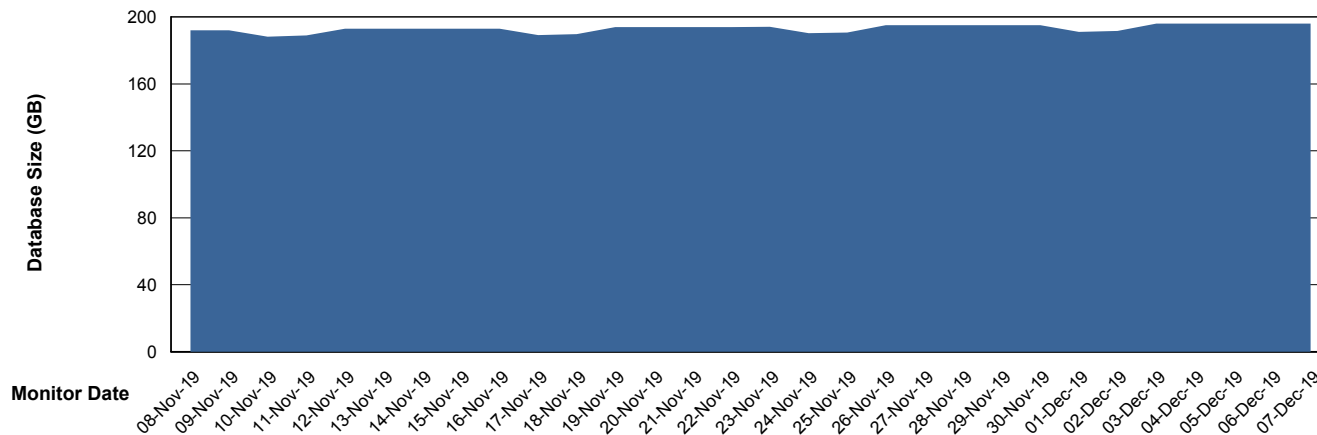

Database Performance LLGDB_Standby

DB Processes Max 300
DB Sessions Max 480

Weekly SLA Customer Report

Customer LLG_Production
Database ID 53

Database Performance LLGDBBI_Production

DB Processes Max 500
DB Sessions Max 780

Weekly SLA Customer Report

Customer LLG_Production
Database ID 53

DATABASE SIZE LLGDB_Production

Database growth over last month

DATABASE SIZE LLGDBBI_Production

Database growth over last month

Weekly SLA Customer Report