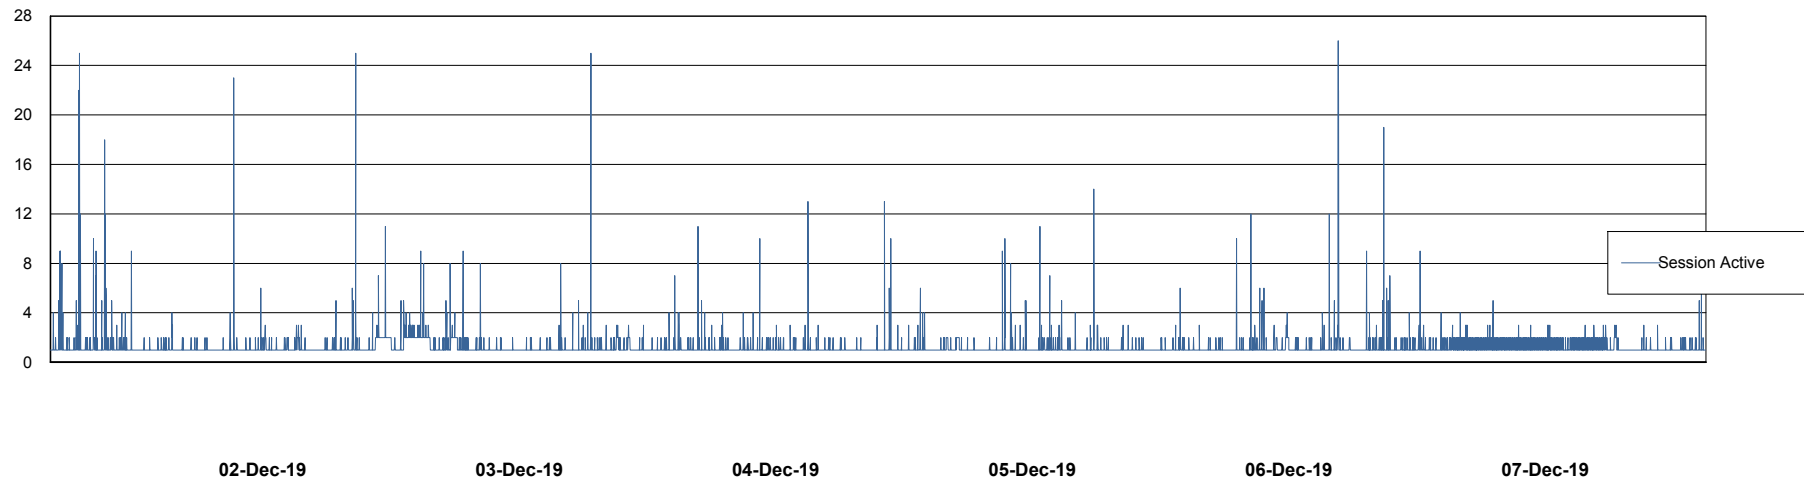

Database Performance LLGDB_Standby

DB Processes Max 300
DB Sessions Max 480