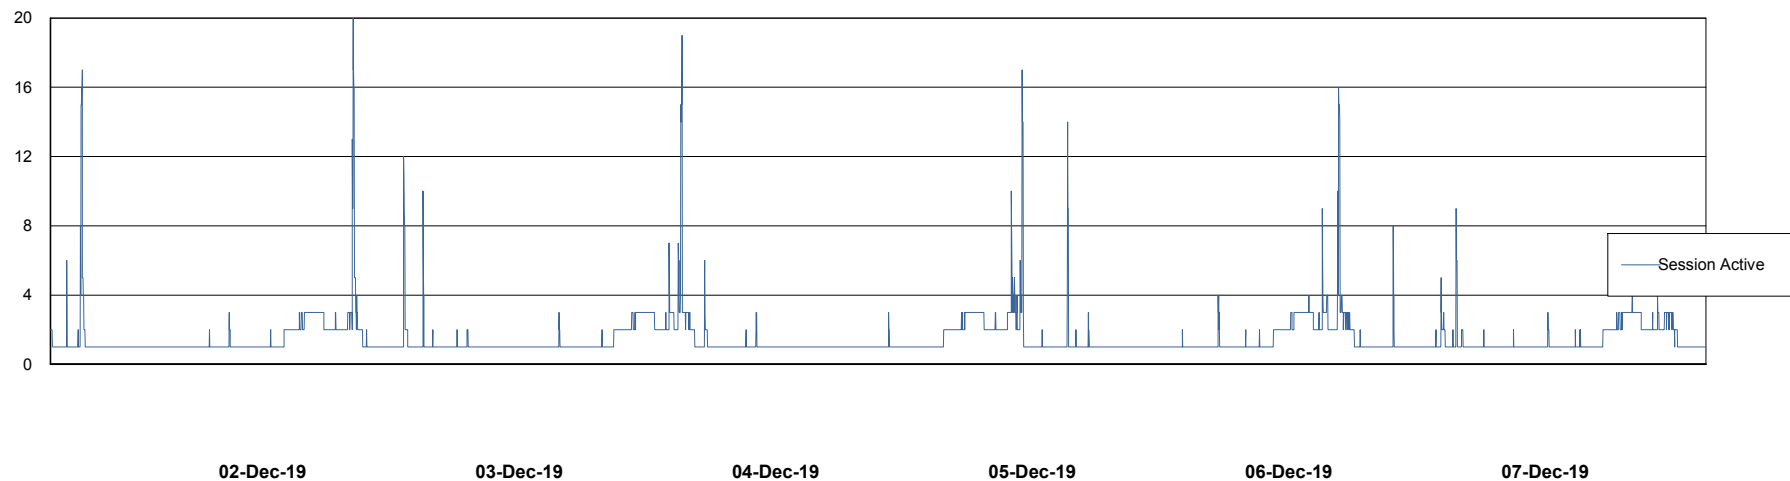

Database Performance LLGDB_Standby

DB Processes Max 300
DB Sessions Max 480

Weekly SLA Customer Report

Customer LLG_Production
Database ID 53

Database Performance LLGDBBI_Production

DB Processes Max 500
DB Sessions Max 780