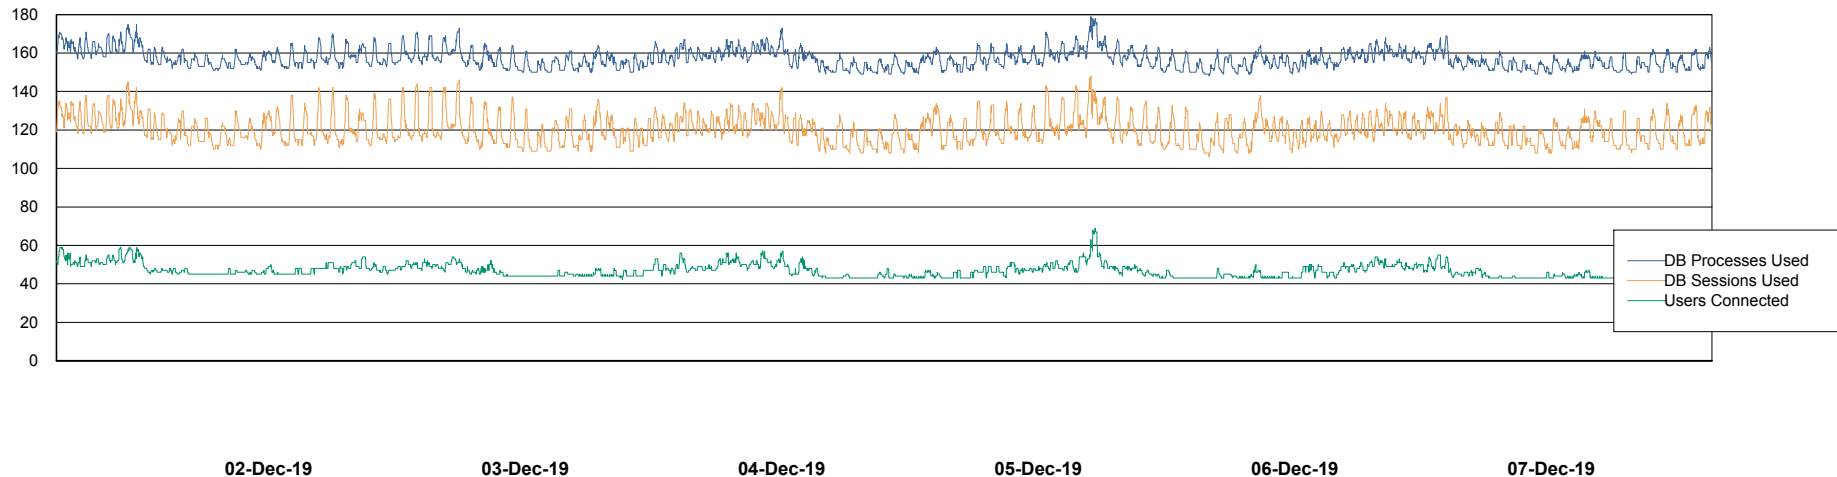

Weekly SLA Customer Report

Customer LLG_Production
Database ID 53

Database Performance LLGDB_Production

DB Processes Max 300
DB Sessions Max 480

Weekly SLA Customer Report

Customer LLG_Production
Database ID 53