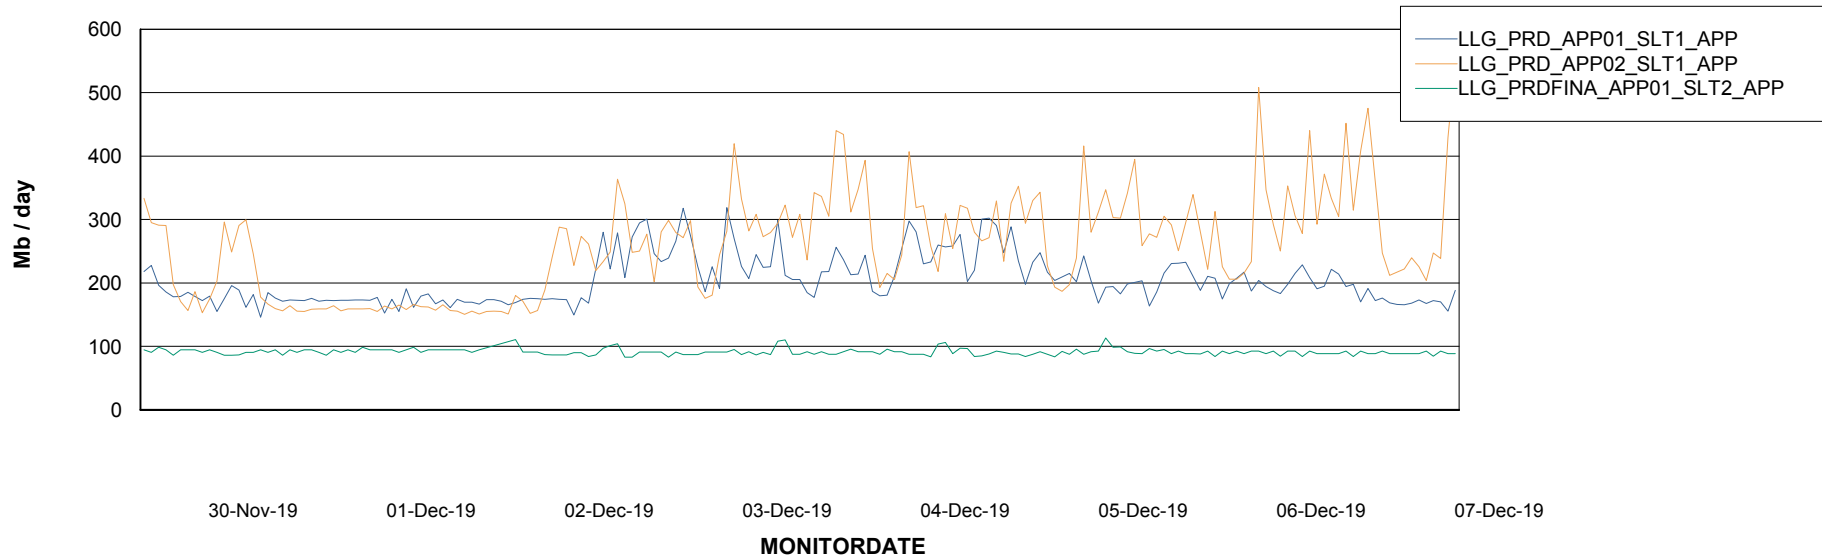

ABSSolute Application Server Services

Avg memory used per ABS Server Service