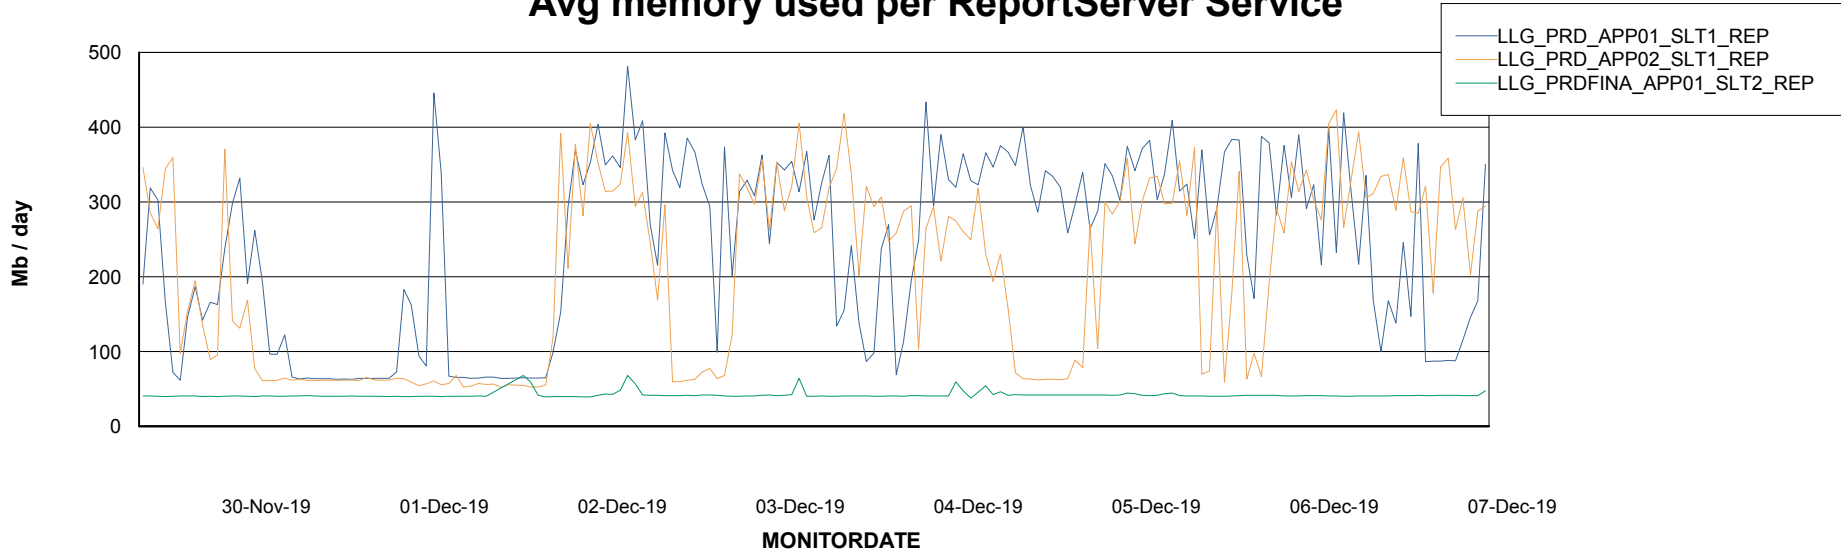

ABSSolute Application Server Services

Avg memory used per ReportServer Service