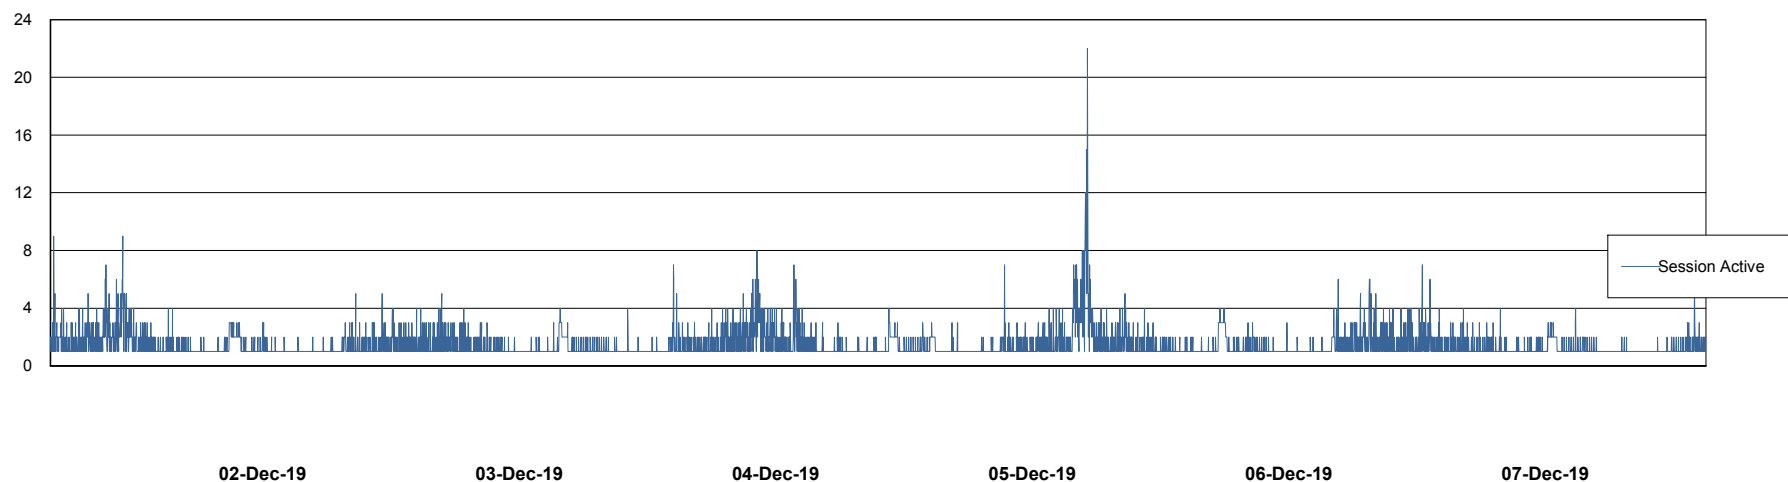

Weekly SLA Customer Report

Customer LLG_Production
Database ID 53

Database Performance LLGDB_Production

DB Processes Max 300
DB Sessions Max 480

Weekly SLA Customer Report

Customer LLG_Production
Database ID 53