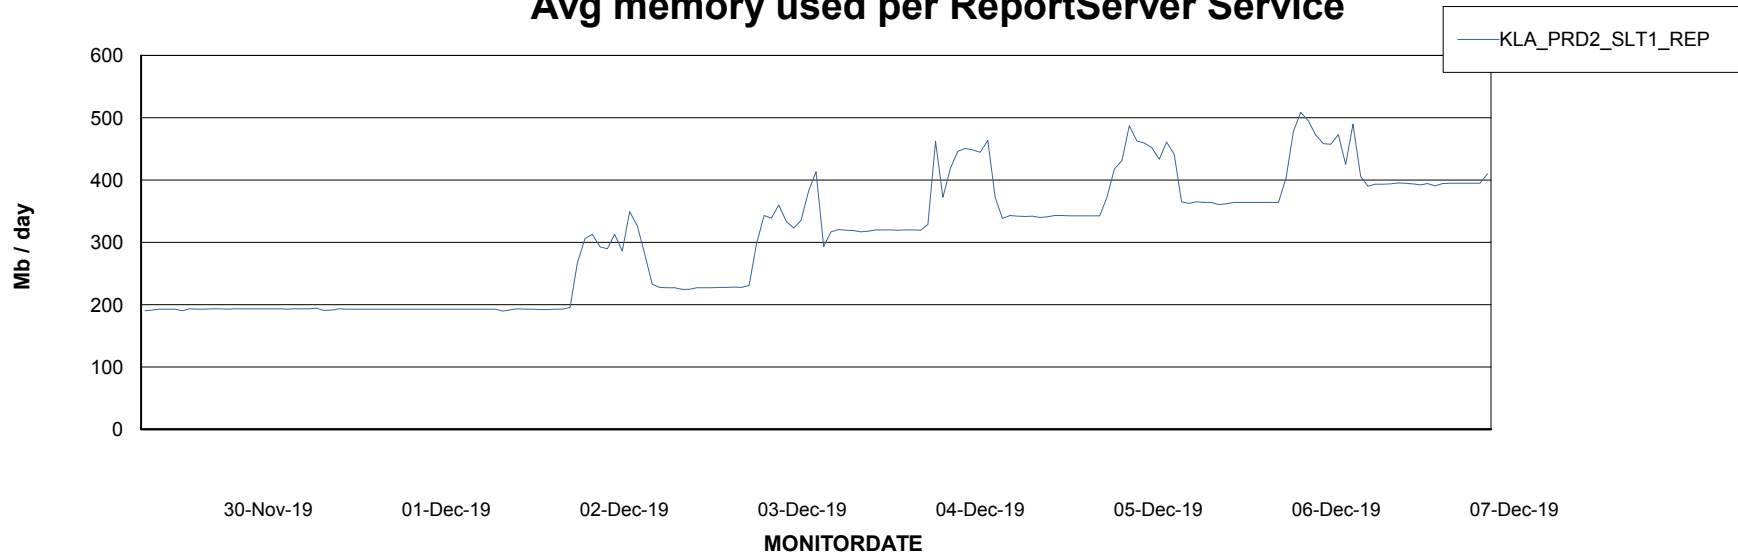

ABSSolute Application ReportServer Services

Avg memory used per ReportServer Service