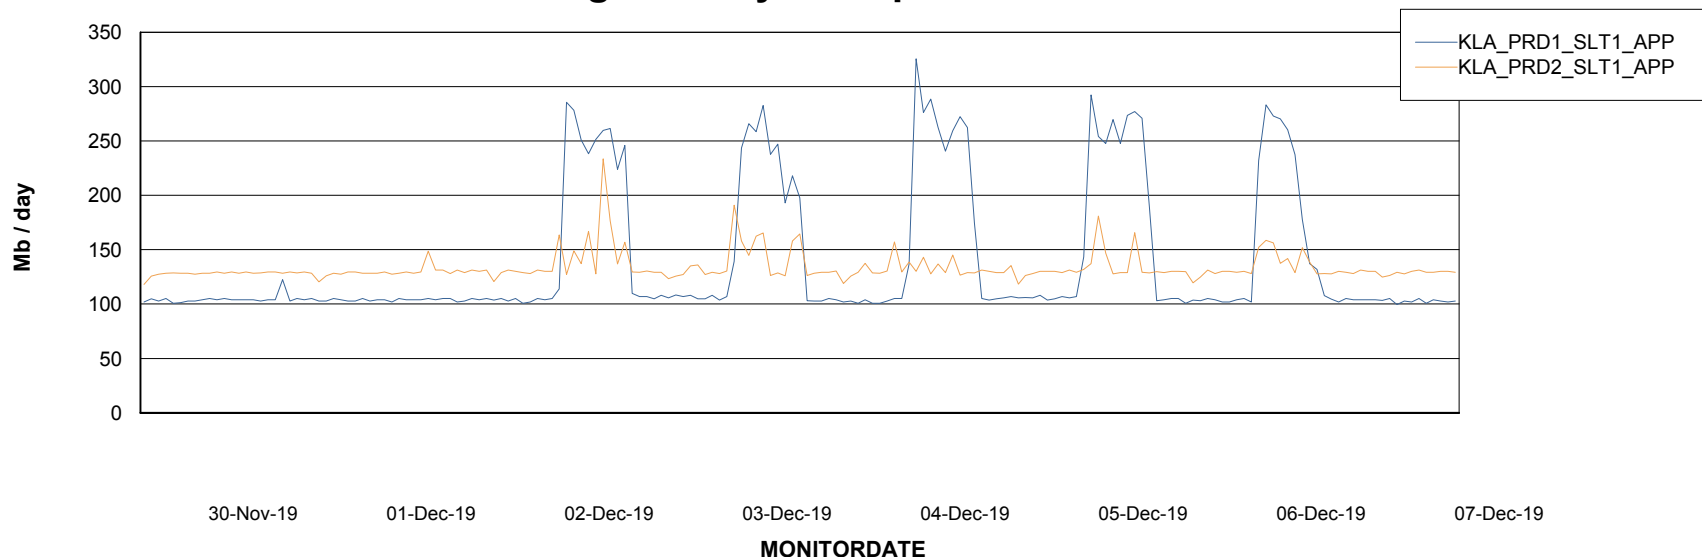

ABSSolute Application Server Services

Avg memory used per ABS Server Service