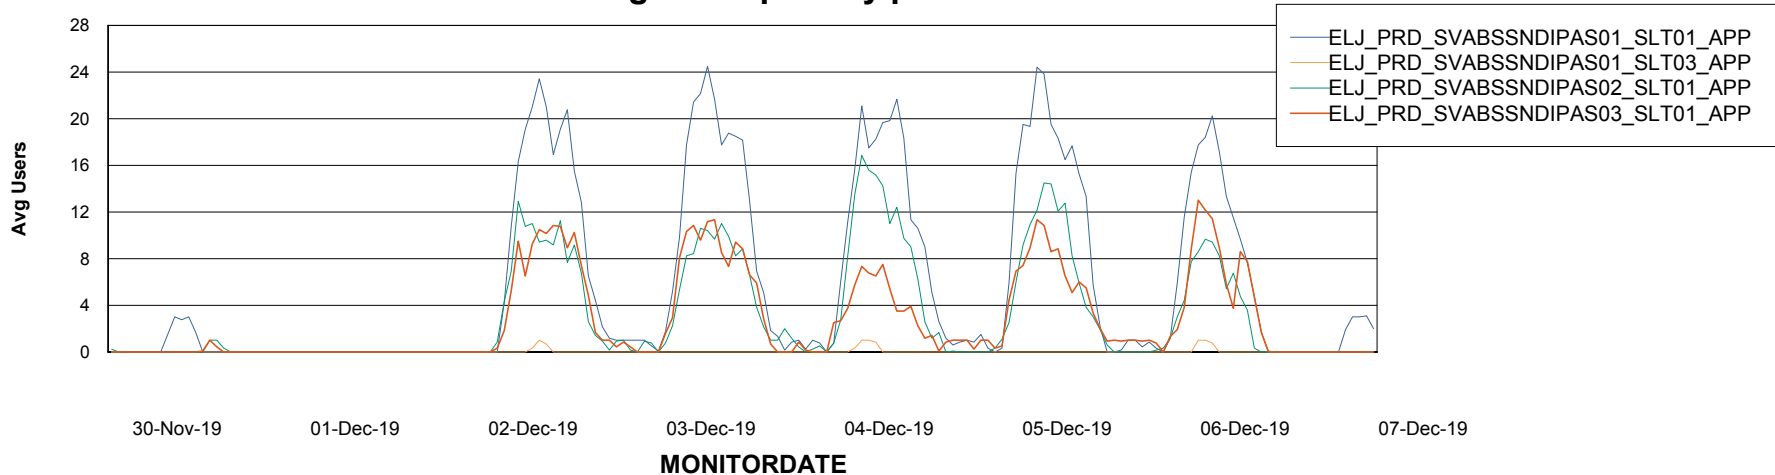

Weekly SLA Customer Report

Customer ELJ Production
Database ID 72

ABSolute Application Server Services

Avg memory used per ABS Server Service

Avg users per day per ABS server

Weekly SLA Customer Report

Customer ELJ Production
Database ID 72