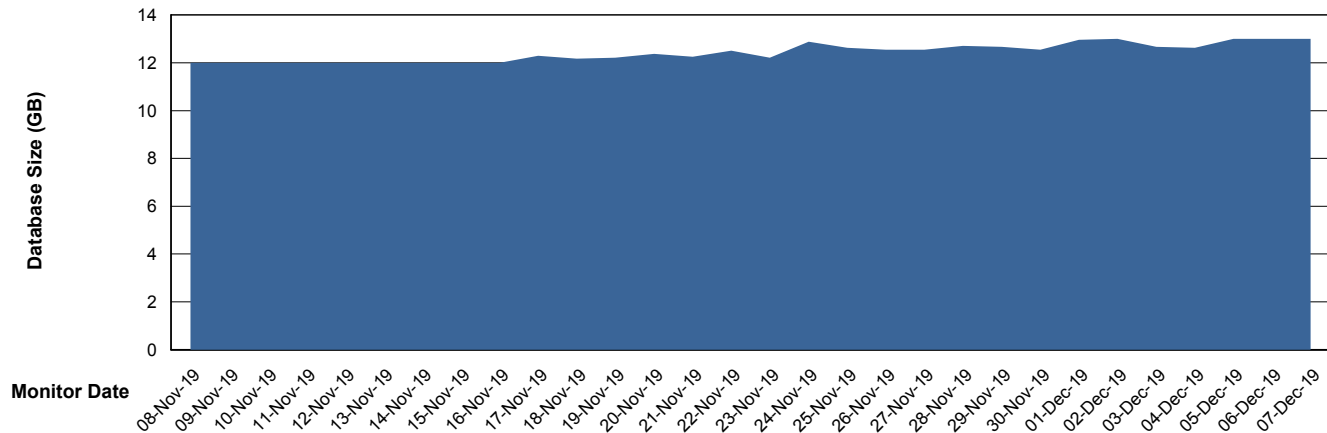

Database Performance ELJDB_Standby

DB Processes Max 600
DB Sessions Max 924

Weekly SLA Customer Report

Customer ELJ Production
 Database ID 72

DATABASE SIZE ELJDB_PRD_BI

Database growth over last month

DATABASE SIZE ELJDB_Production