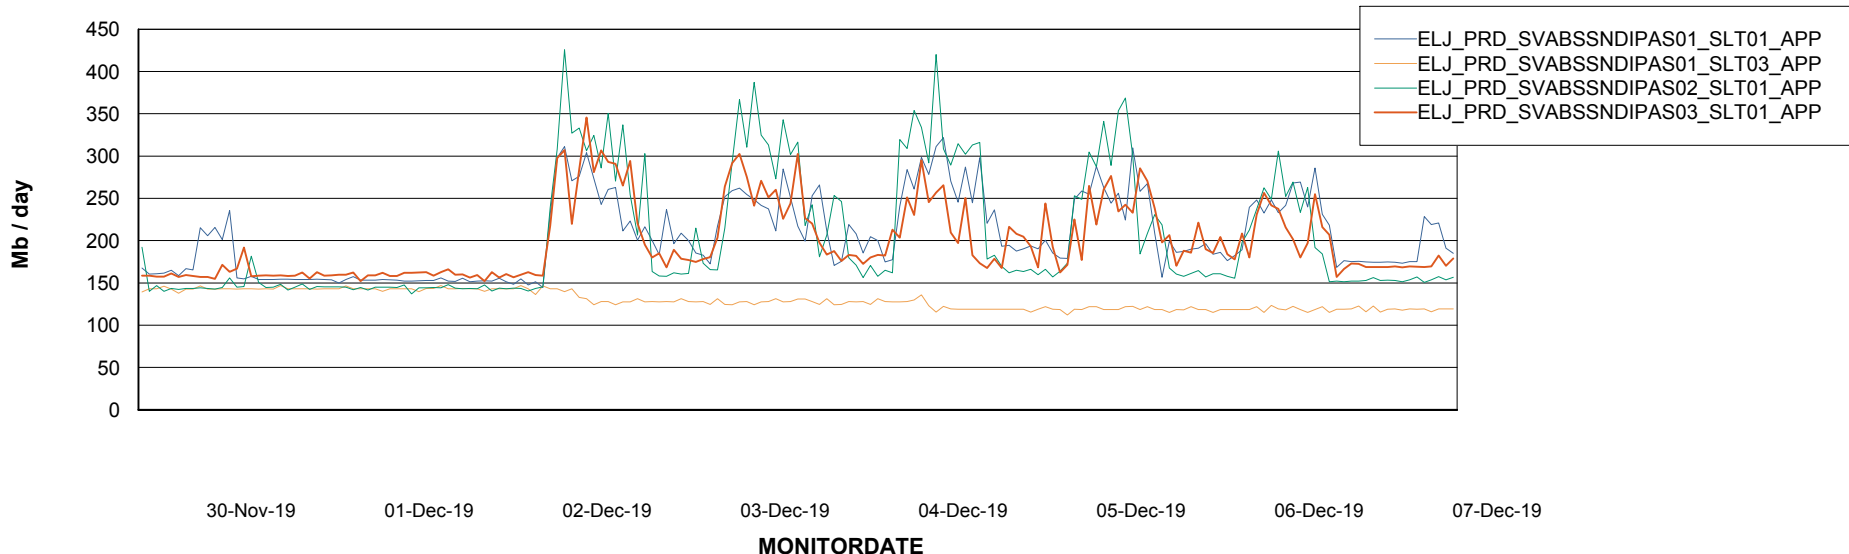

ABSolute Application Server Services

Avg memory used per ABS Server Service