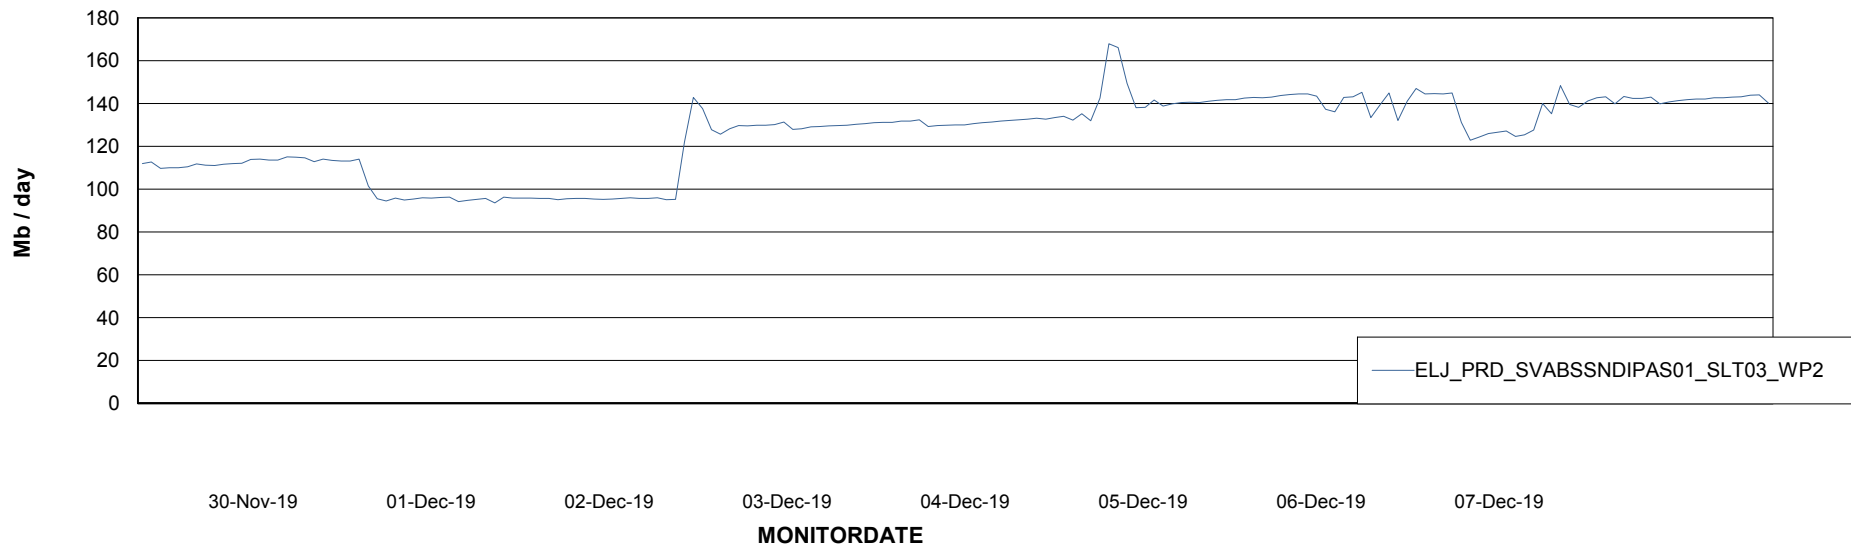

ABSSolute Application ReportServer Services

Avg memory used per ReportServer Service

Weekly SLA Customer Report

Customer ELJ Production
Database ID 72

ABSSolute Web Component Services

Avg memory used per ABS Web component