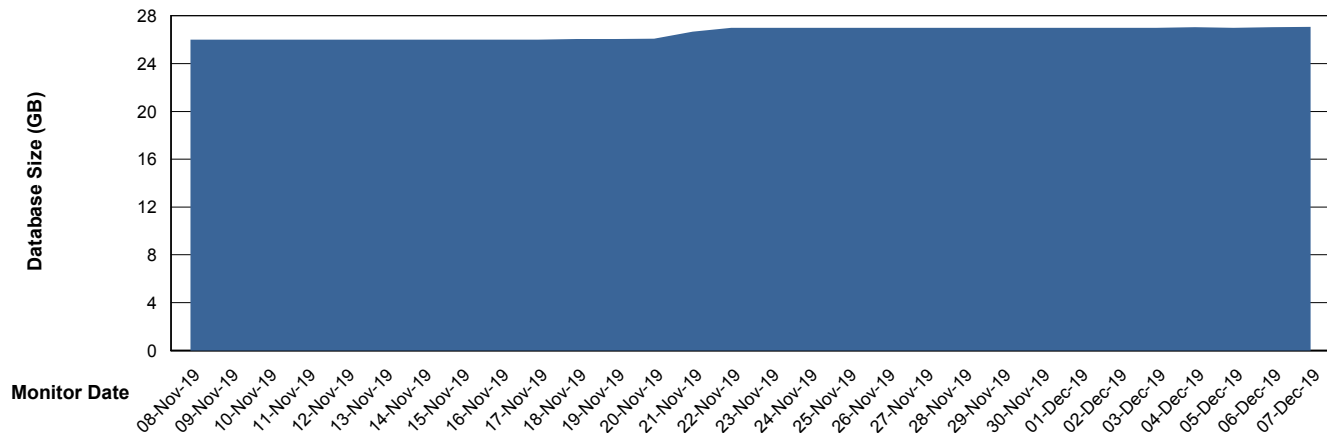

DATABASE SIZE ELJDB_Production

Database growth over last month