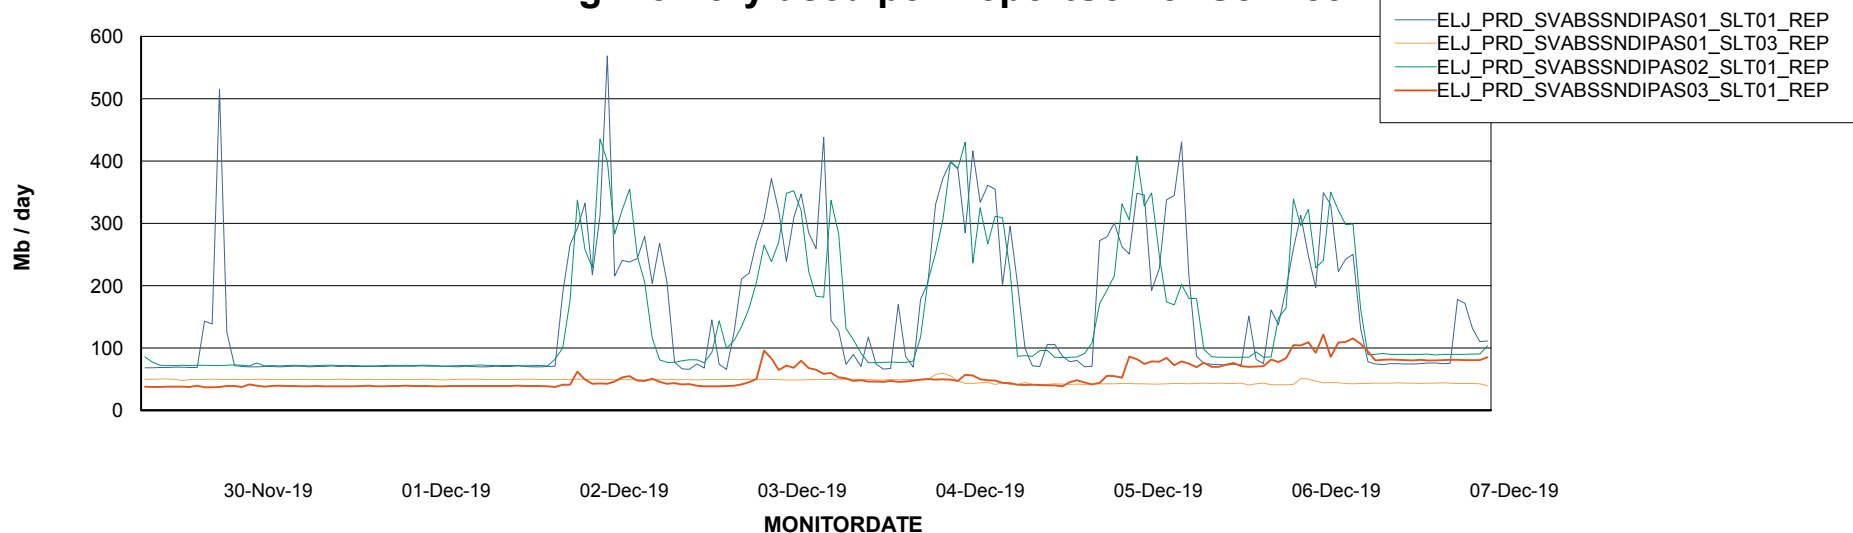

ABSSolute Application ReportServer Services

Avg memory used per ReportServer Service