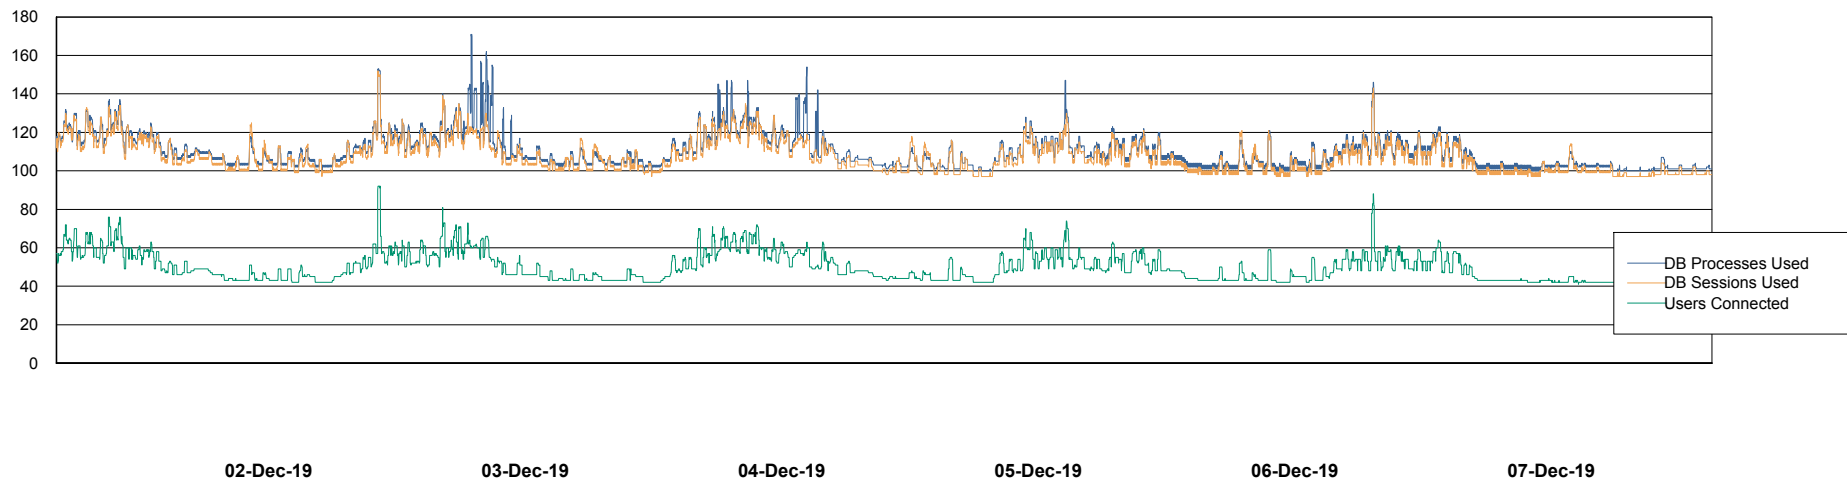

Database Performance ELJDB_Production

DB Processes Max 600
DB Sessions Max 924