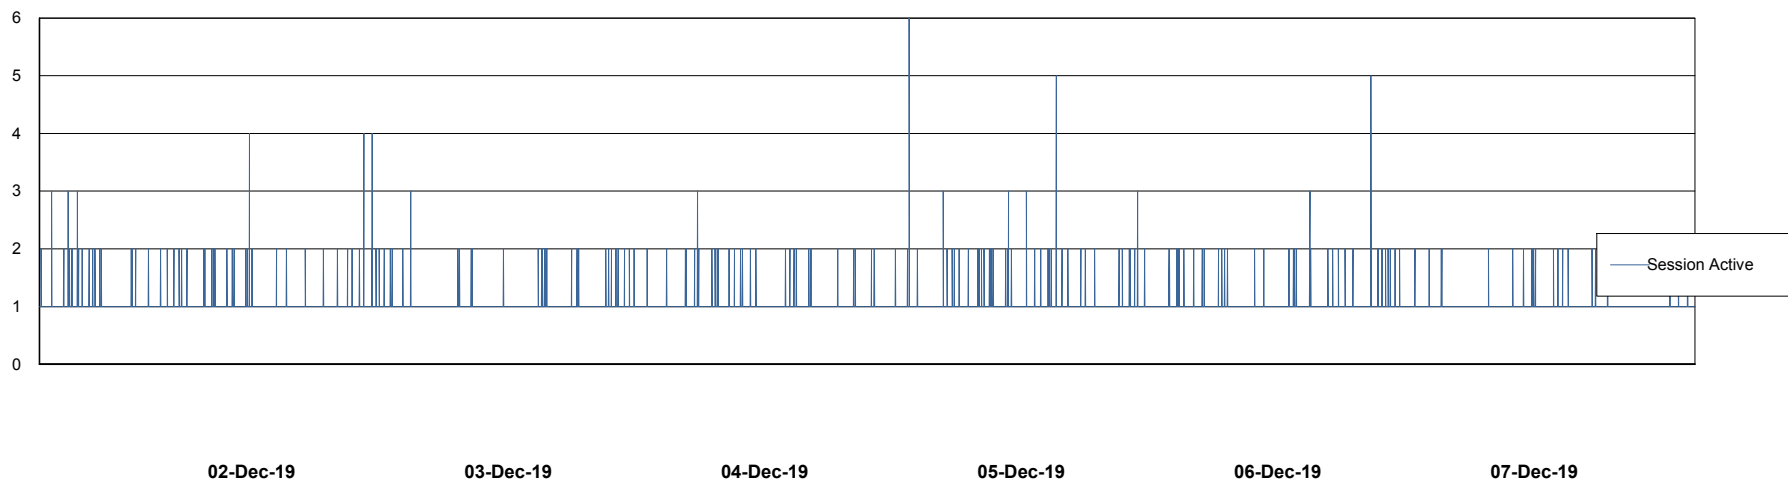

Database Performance ELJDB_Standby

DB Processes Max 600
DB Sessions Max 924