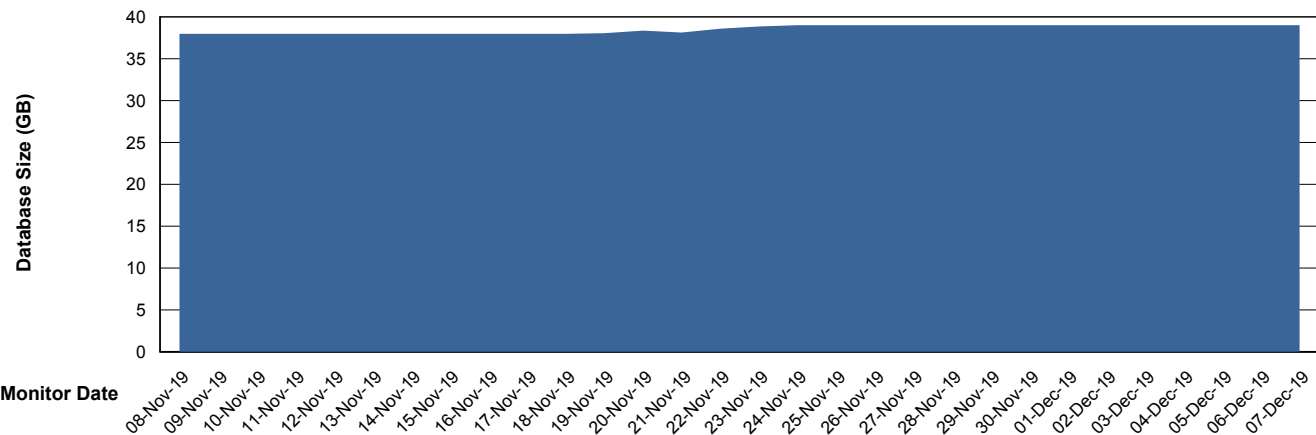

Database Performance ECLDB_Standby

DB Processes Max 300
DB Sessions Max 480

Weekly SLA Customer Report

Customer ECL Production
 Database ID 77

DATABASE SIZE ECLDB_Production

Database growth over last month

Database Tablespace ECLDB_Production

Date	Tablespace Name	Filesize (Gb)	Usedsize (Gb)	Percentage free
07-Dec-19	ABSDATA	44	35	20
	INDX	8	1	88
06-Dec-19	ABSDATA	44	35	20
	INDX	8	1	88
05-Dec-19	ABSDATA	44	35	20
	INDX	8	1	88
04-Dec-19	ABSDATA	44	35	20
	INDX	8	1	88
03-Dec-19	ABSDATA	44	35	20
	INDX	8	1	88
02-Dec-19	ABSDATA	44	35	20
	INDX	8	1	88
01-Dec-19	ABSDATA	44	35	20
	INDX	8	1	88