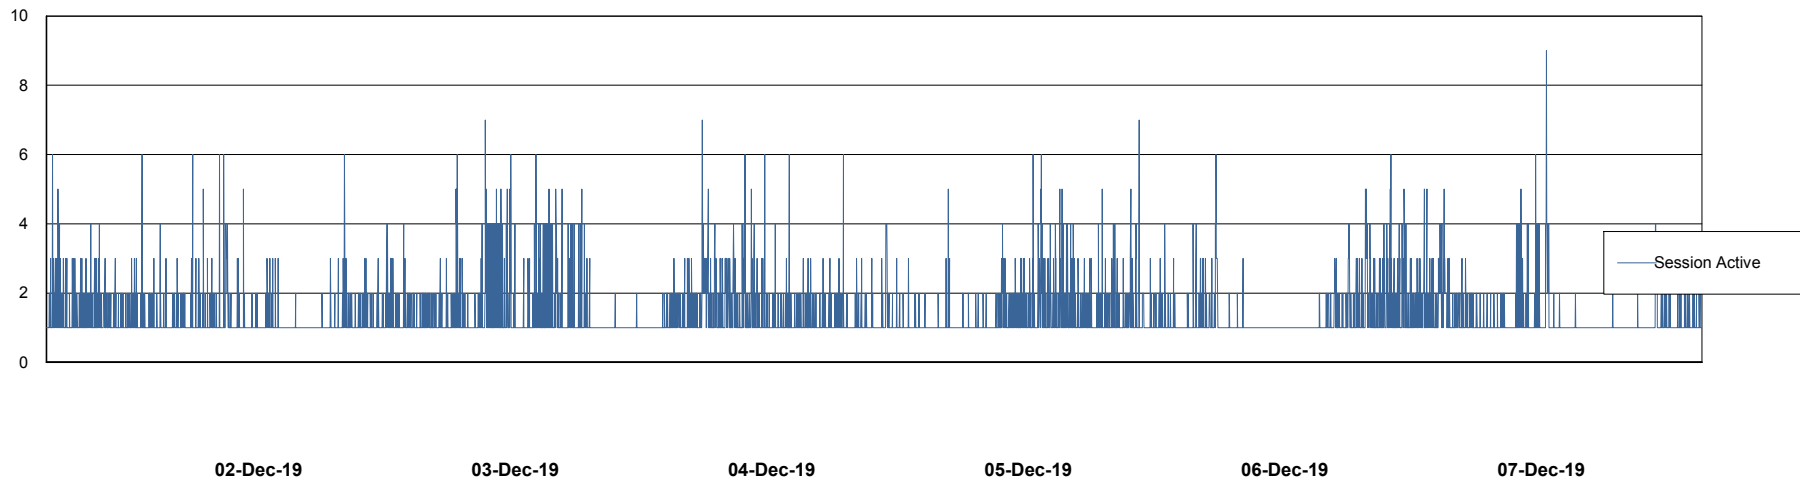

Weekly SLA Customer Report

Customer ECL Production
Database ID 77

Harddisk Usage ECL_PRD_ECL-ABS-WEB

	Free disk space on c: (%)	Total disk space on c: (Gb)
07-Dec-19	81	127
06-Dec-19	81	127
05-Dec-19	81	127
04-Dec-19	81	127
03-Dec-19	80	127
02-Dec-19	80	127
01-Dec-19	80	127

Weekly SLA Customer Report

Customer ECL Production
Database ID 77

Database Performance ECLDB_Production

DB Processes Max 300
DB Sessions Max 480

Weekly SLA Customer Report

Customer ECL Production
Database ID 77