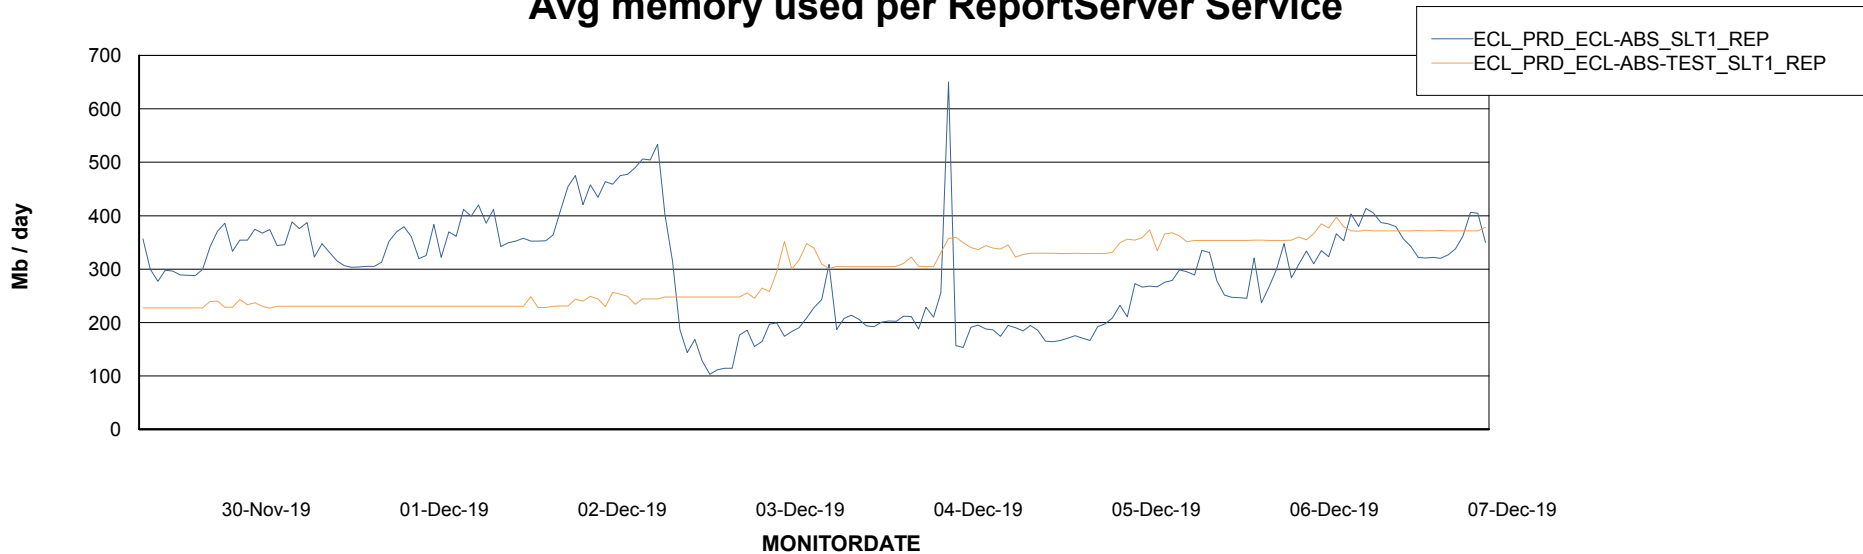

Avg memory used per ABS Server Service

Avg users per day per ABS server

Weekly SLA Customer Report

Customer ECL Production
Database ID 77

ABSSolute Application ReportServer Services

Avg memory used per ReportServer Service