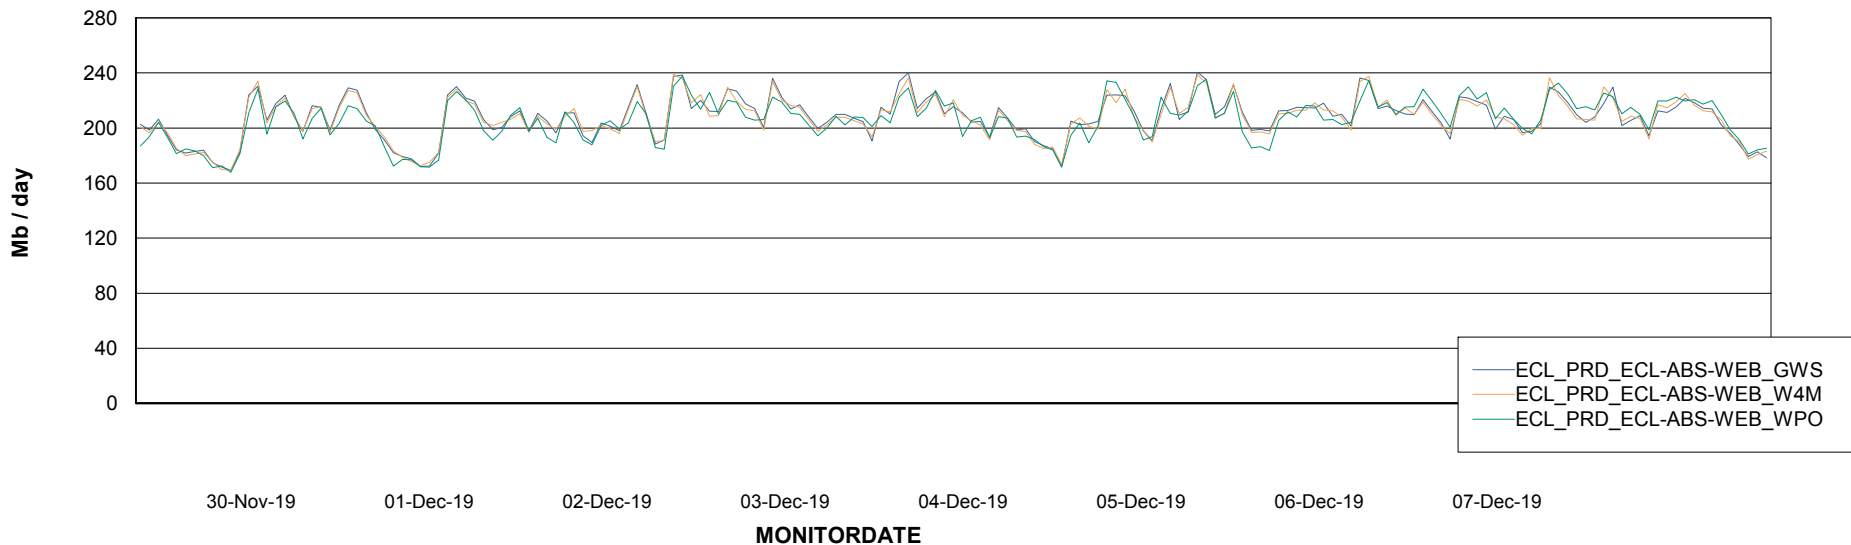

ABSolute Web Component Services

Avg memory used per ABS Web component