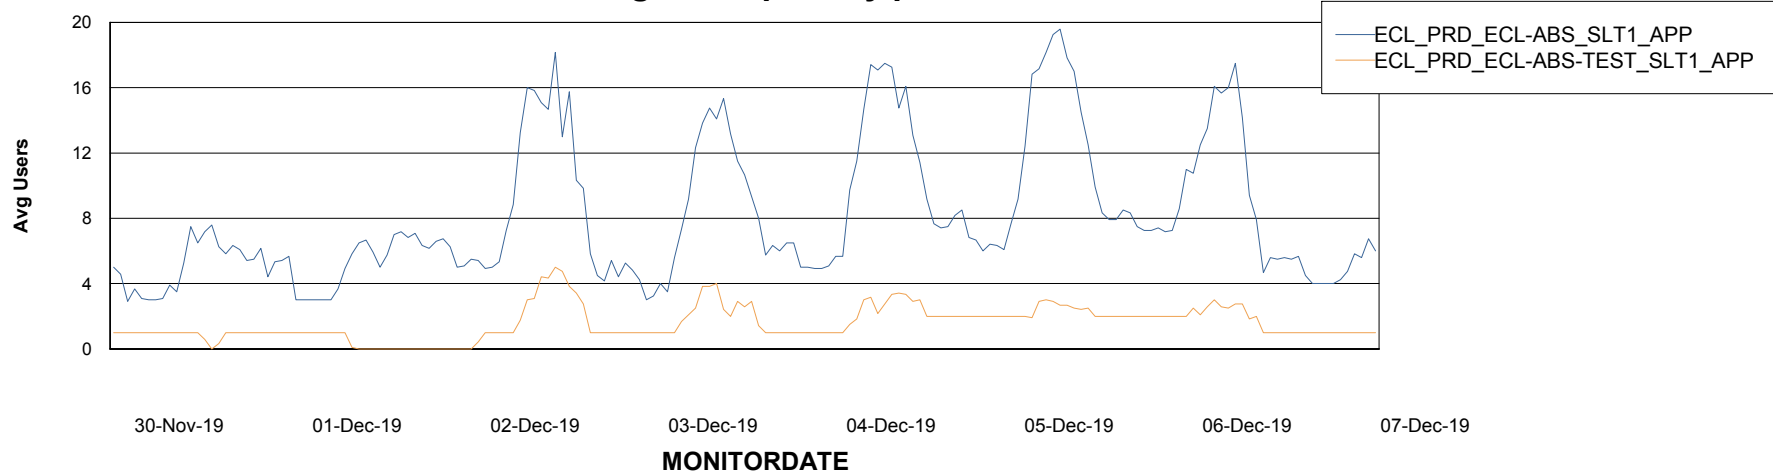

Avg users per day per ABS server