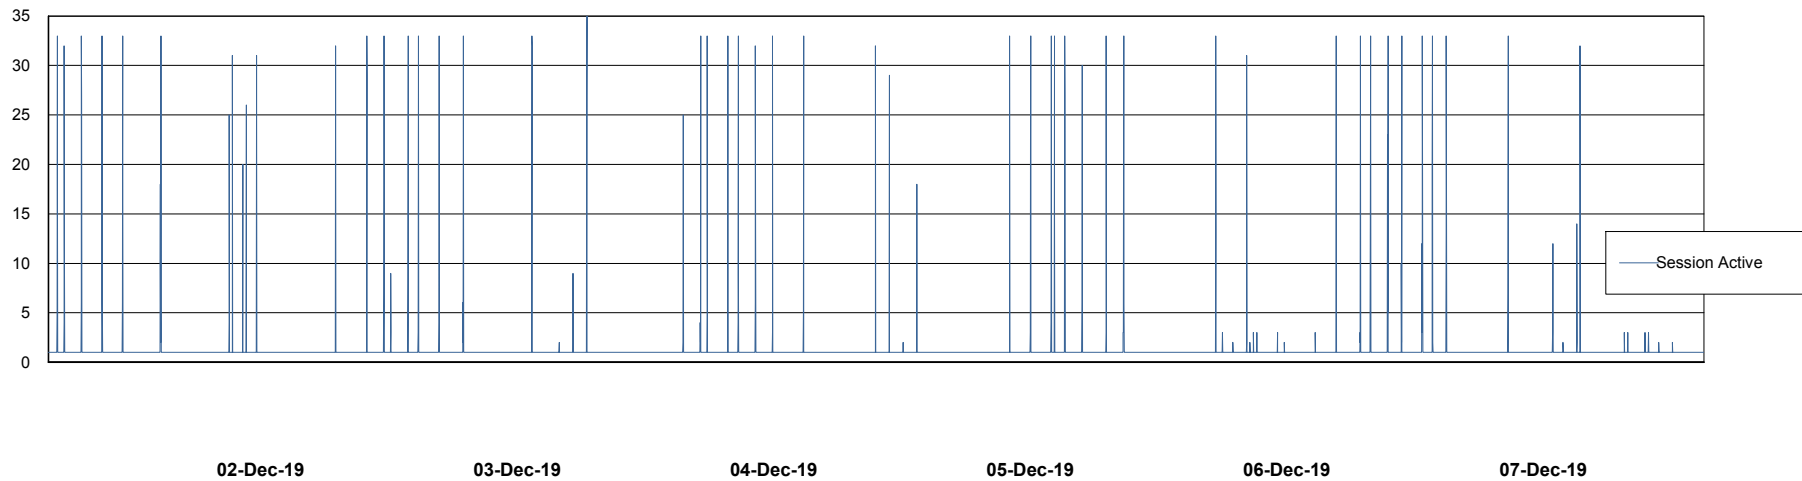

Weekly SLA Customer Report

Customer ECL Production
Database ID 77

Database Performance ECLDB_Production

DB Processes Max 300
DB Sessions Max 480

Weekly SLA Customer Report

Customer ECL Production
Database ID 77

Database Performance ECLDB_Standby

DB Processes Max 300
DB Sessions Max 480

Weekly SLA Customer Report

Customer ECL Production
 Database ID 77

DATABASE SIZE ECLDB_Production

Database growth over last month