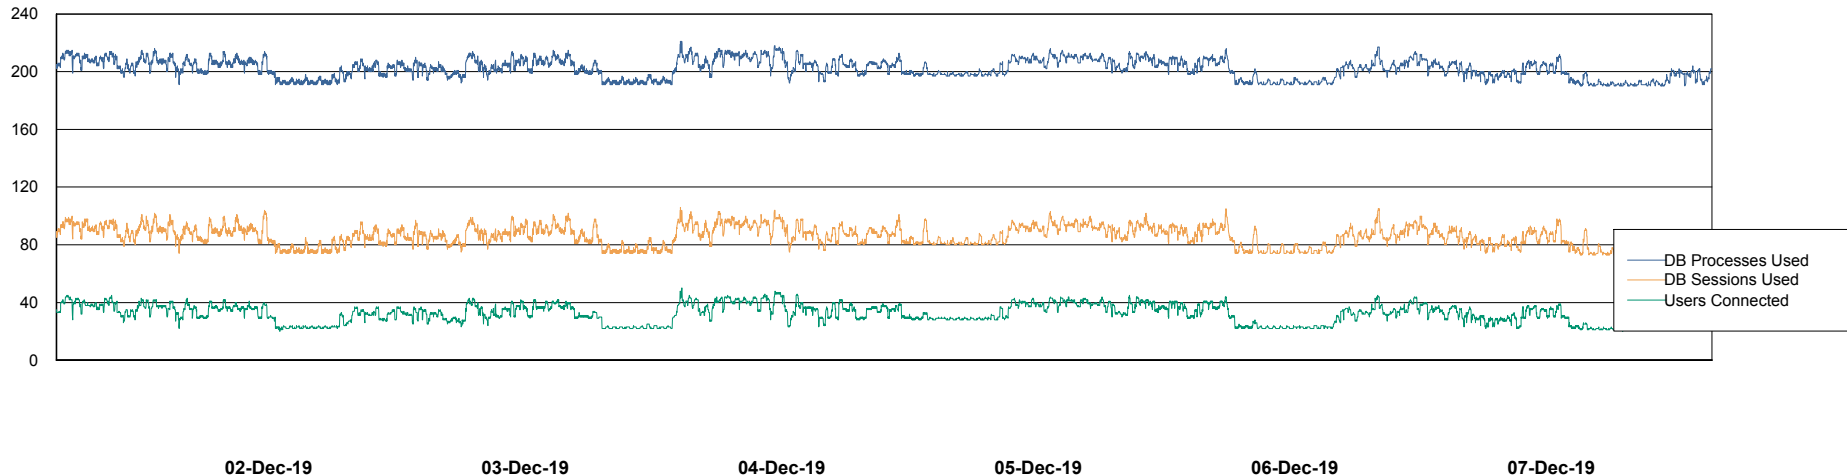

Weekly SLA Customer Report

Customer ECL Production
Database ID 77

Harddisk Usage ECL_PRD_ECL-ABS-WEB

	Free disk space on c: (%)	Total disk space on c: (Gb)
07-Dec-19	81	127
06-Dec-19	81	127
05-Dec-19	81	127
04-Dec-19	81	127
03-Dec-19	80	127
02-Dec-19	80	127
01-Dec-19	80	127

Weekly SLA Customer Report

Customer ECL Production
Database ID 77

Database Performance ECLDB_Production

DB Processes Max 300
DB Sessions Max 480

Weekly SLA Customer Report

Customer ECL Production
Database ID 77