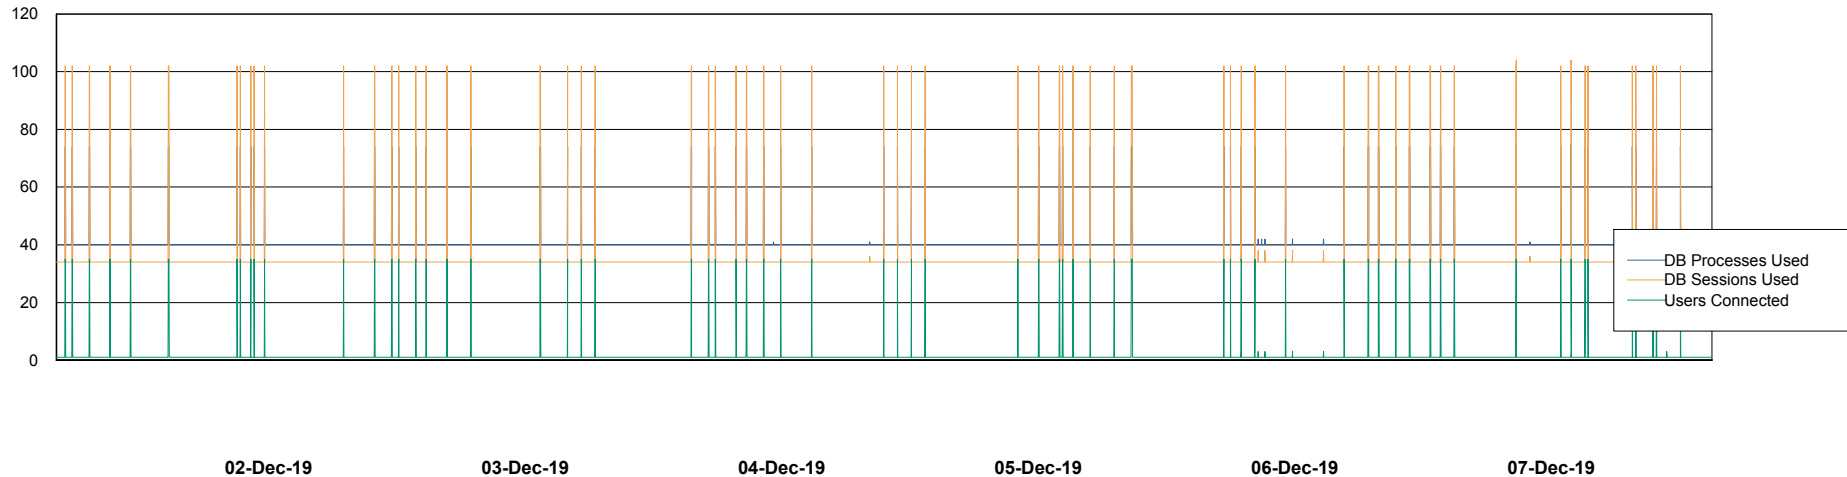

Weekly SLA Customer Report

Customer ECL Production
Database ID 77

Database Performance ECLDB_Production

DB Processes Max 300
DB Sessions Max 480

Weekly SLA Customer Report

Customer ECL Production
Database ID 77

Database Performance ECLDB_Standby

DB Processes Max 300
DB Sessions Max 480

Weekly SLA Customer Report

Customer ECL Production
 Database ID 77

DATABASE SIZE ECLDB_Production

Database growth over last month