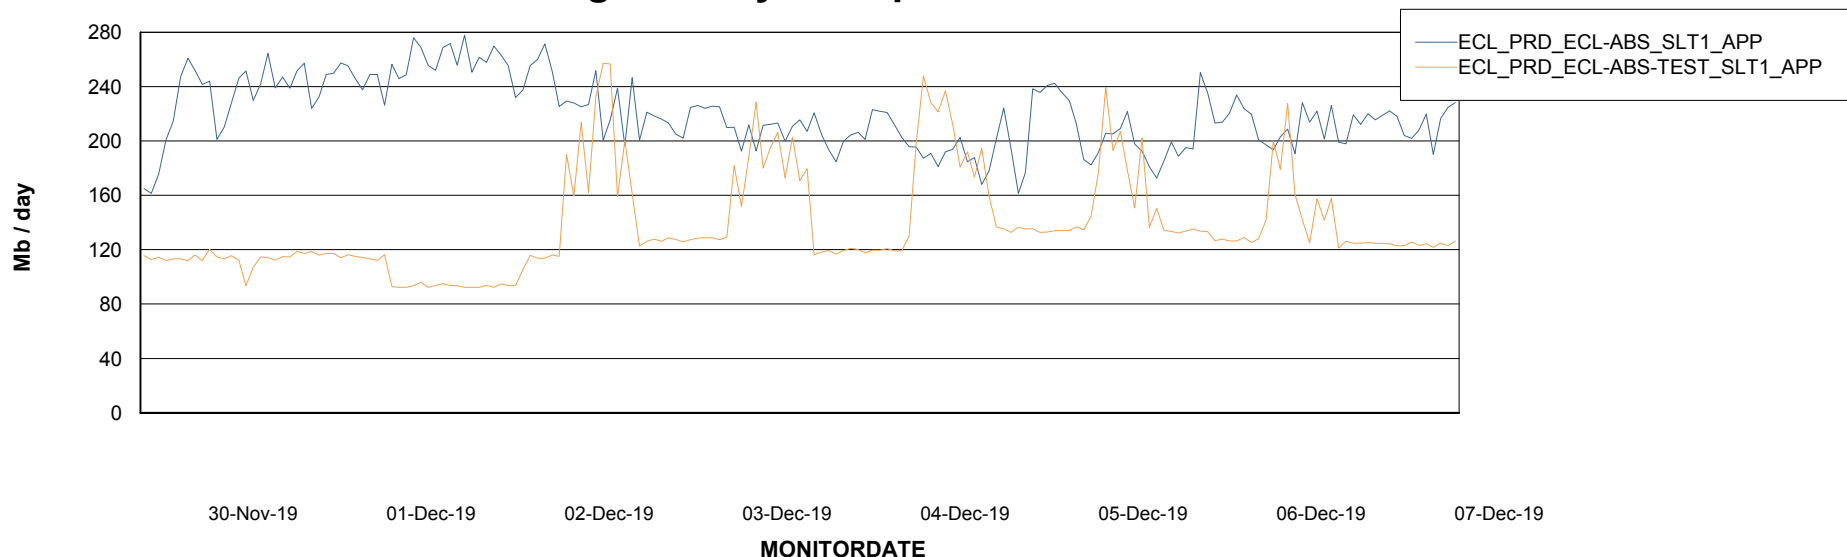

ABSSolute Application Server Services

Avg memory used per ABS Server Service