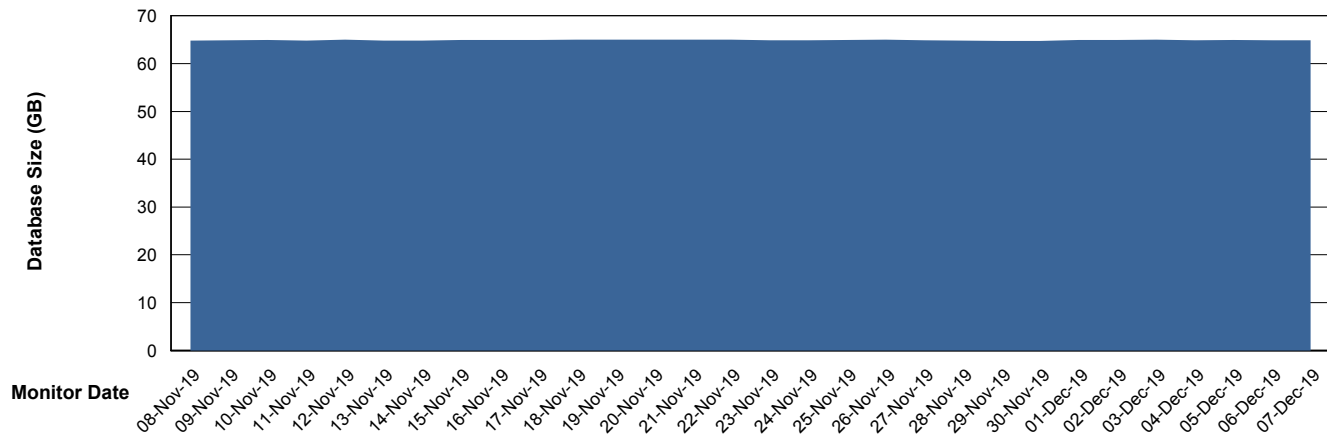

Weekly SLA Customer Report

Customer DFD Production
Database ID 39

DATABASE SIZE DFDDDB_Production

Database growth over last month

DATABASE SIZE DFDDDBI_Production

Database growth over last month

Weekly SLA Customer Report

Customer DFD Production
Database ID 39

Database Tablespace DFDDDB_Production

Date	Tablespace Name	Filesize (Gb)	Usedsize (Gb)	Percentage free
07-Dec-19	ABSDATA	75	54	28
	INDX	137	112	18
06-Dec-19	ABSDATA	75	54	28
	INDX	137	112	18
05-Dec-19	ABSDATA	75	54	28
	INDX	137	112	18
04-Dec-19	ABSDATA	75	54	28
	INDX	137	112	18
03-Dec-19	ABSDATA	75	54	28
	INDX	137	112	18
02-Dec-19	ABSDATA	75	54	28
	INDX	137	112	18
01-Dec-19	ABSDATA	75	54	28
	INDX	137	112	18