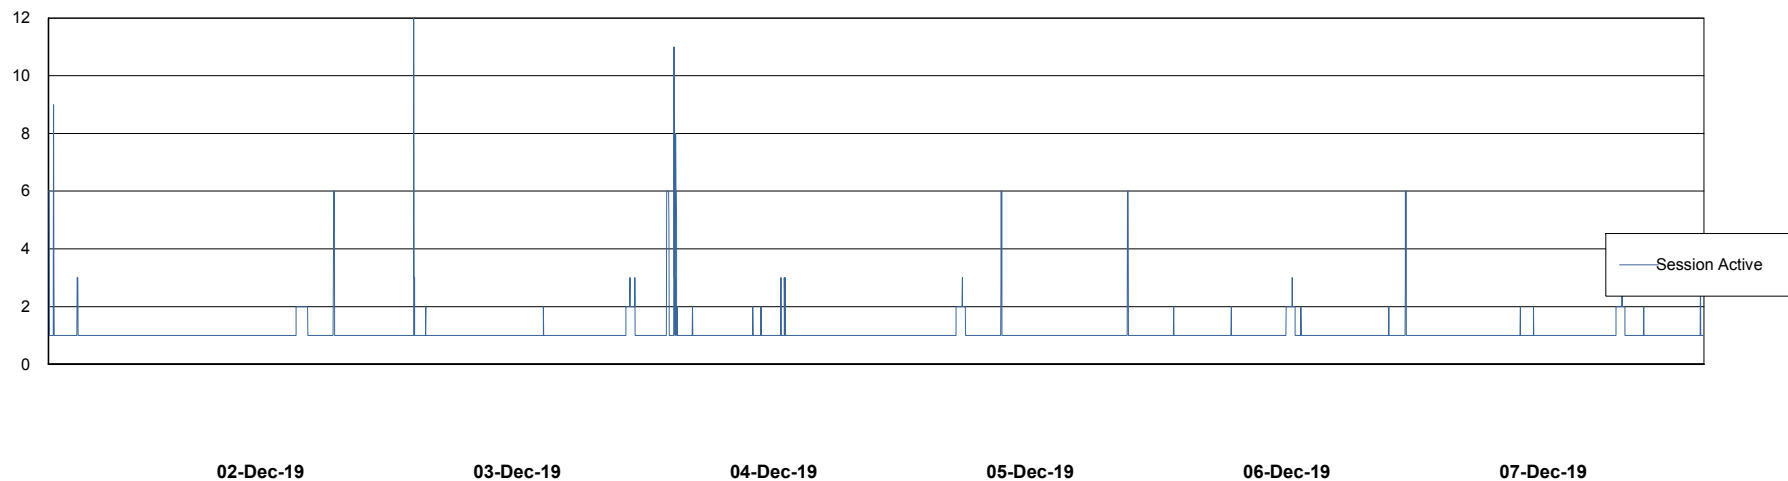

Database Performance DFDDB_Standby

DB Processes Max 600
DB Sessions Max 928

Weekly SLA Customer Report

Customer DFD Production
Database ID 39

Database Performance DFDDDBI_Production

DB Processes Max 500
DB Sessions Max 772