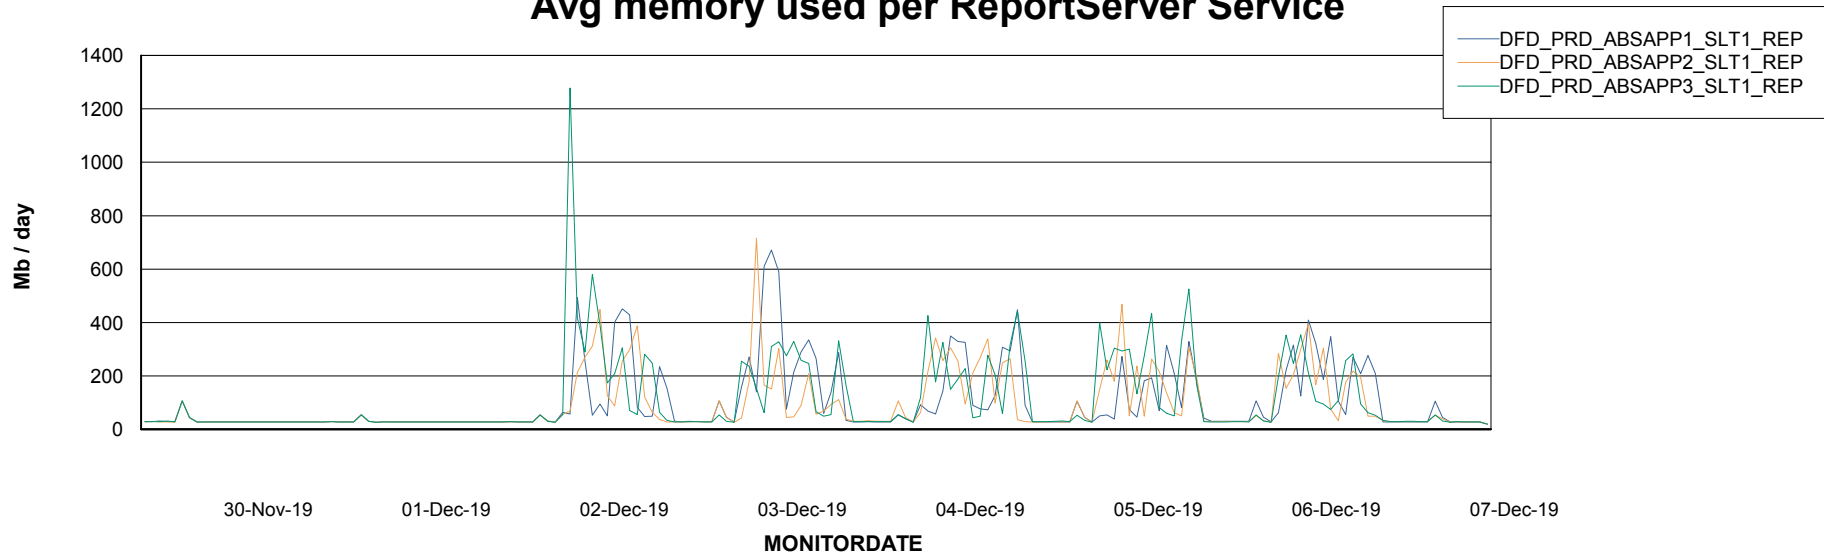

Avg users per day per ABS server

Weekly SLA Customer Report

Customer DFD Production
Database ID 39

ABSSolute Application ReportServer Services

Avg memory used per ReportServer Service

Disaster per ABS component