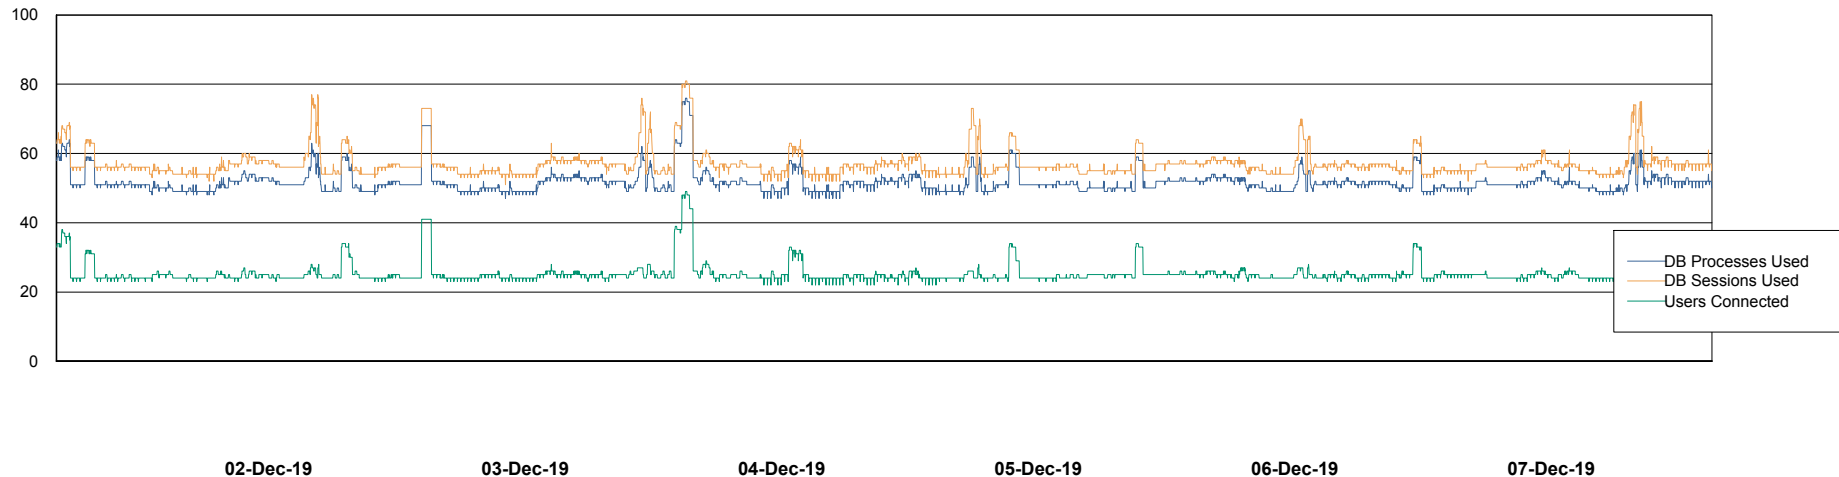

Database Performance DFDDB_Standby

DB Processes Max 600
DB Sessions Max 928

Weekly SLA Customer Report

Customer DFD Production
Database ID 39

Database Performance DFDDDBI_Production

DB Processes Max 500
DB Sessions Max 772