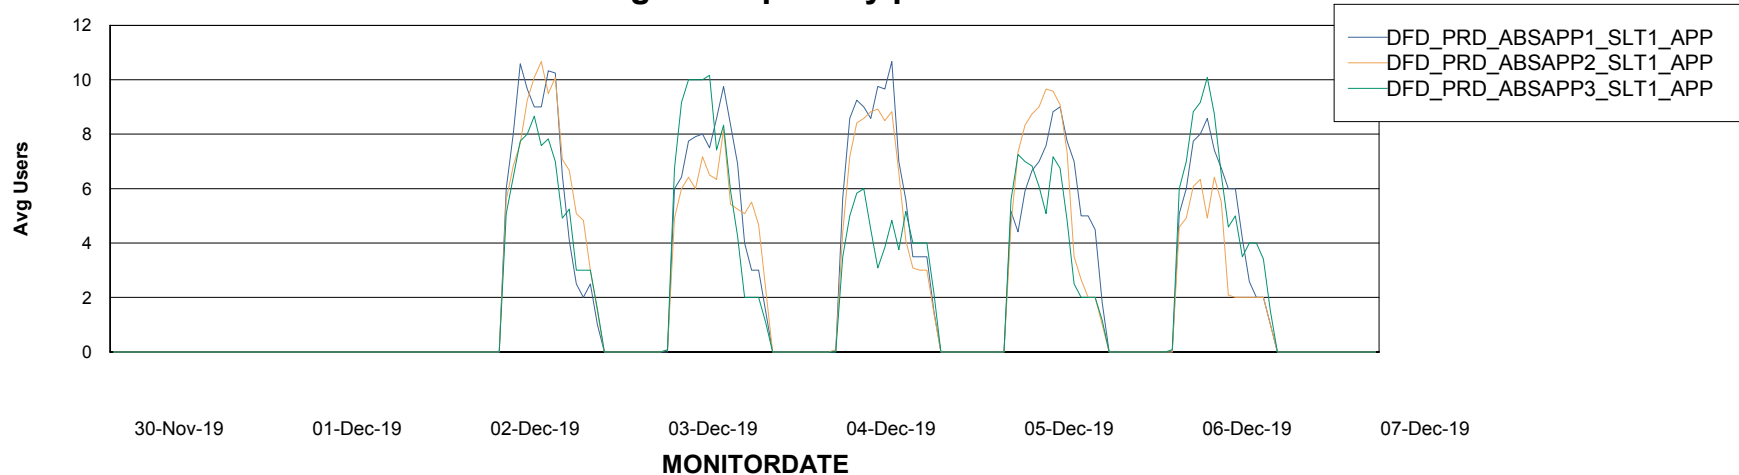

Avg users per day per ABS server