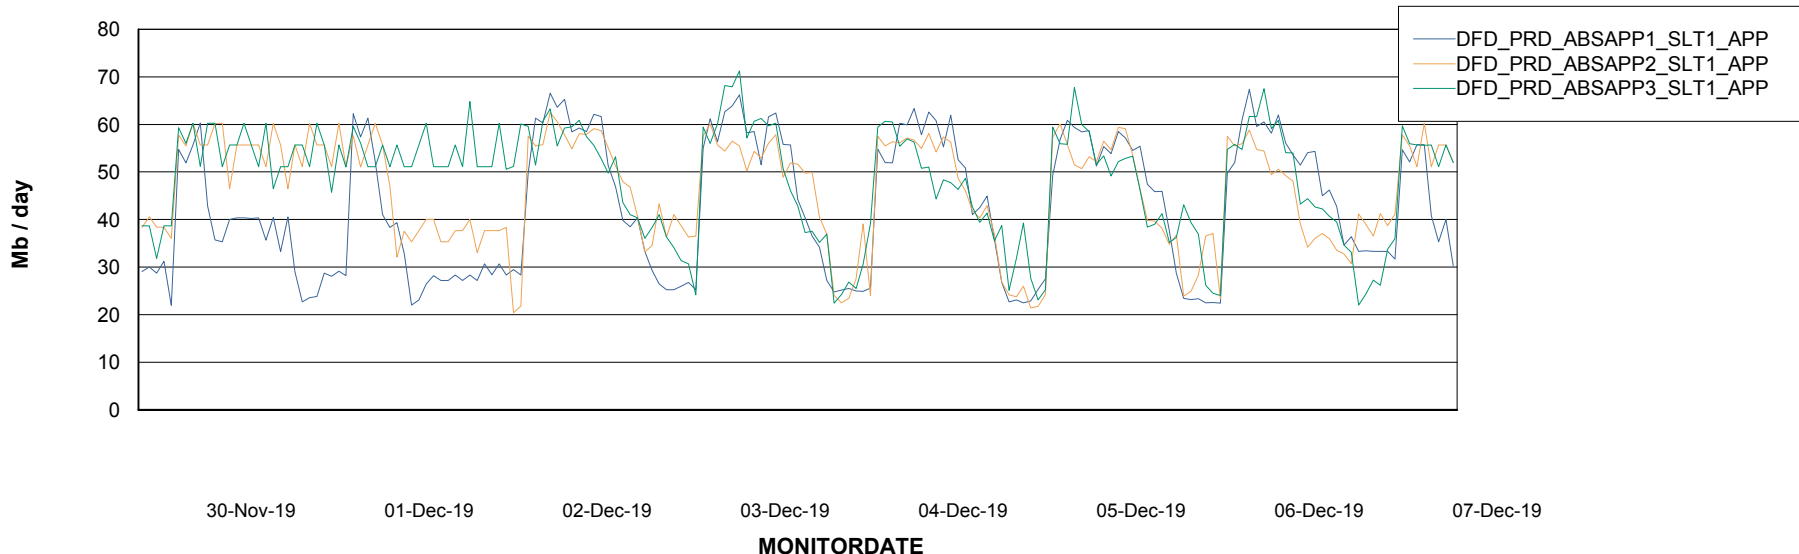

Standby Database Health DFD Production

Recovery lag for last 7 days

Weekly SLA Customer Report

Customer DFD Production
Database ID 39

ABSolute Application Server Services

Avg memory used per ABS Server Service