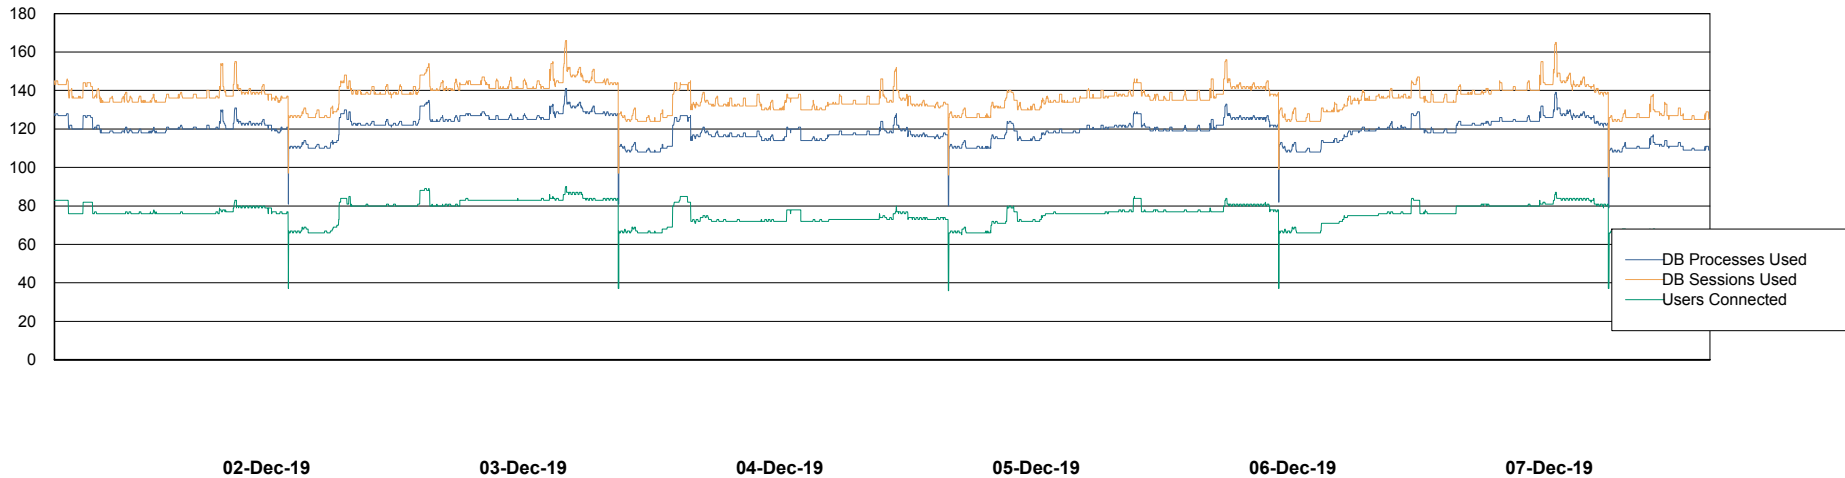

Harddisk Usage DFD_PRD_ORACLE2

	Free disk space on c: (%)	Total disk space on c: (Gb)	Free disk space on d: (%)	Total disk space on d: (Gb)	Free disk space on e: (%)	Total disk space on e: (Gb)	Free disk space on f: (%)	Total disk space on f: (Gb)
07-Dec-19	29	78	70	479	70	800	57	800
06-Dec-19	29	78	70	479	70	800	57	800
05-Dec-19	29	78	70	479	70	800	57	800
04-Dec-19	29	78	70	479	71	800	57	800
03-Dec-19	30	78	70	479	71	800	57	800
02-Dec-19	30	78	70	479	71	800	57	800
01-Dec-19	30	78	70	479	71	800	57	800

Weekly SLA Customer Report

Customer DFD Production
Database ID 39

Database Performance DFDDB_Production

DB Processes Max 600
DB Sessions Max 928

Weekly SLA Customer Report

Customer DFD Production
Database ID 39