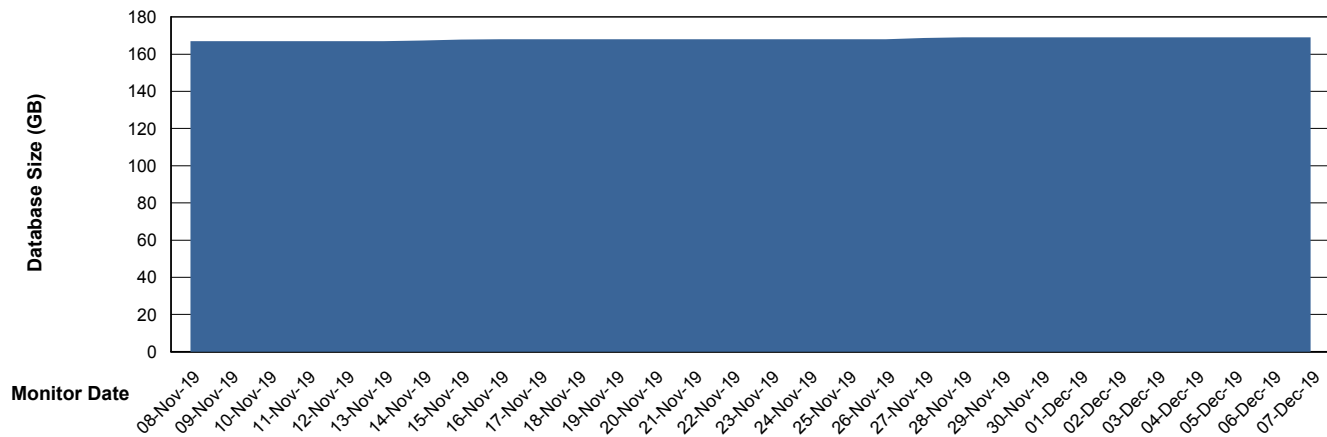

Database Performance DFDDB_Standby

DB Processes Max 600
DB Sessions Max 928

Weekly SLA Customer Report

Customer DFD Production
Database ID 39

Database Performance DFDDDBI_Production

DB Processes Max 500
DB Sessions Max 772

Weekly SLA Customer Report

Customer DFD Production
Database ID 39

DATABASE SIZE DFDDDB_Production

Database growth over last month

DATABASE SIZE DFDDDBI_Production

Database growth over last month

Weekly SLA Customer Report