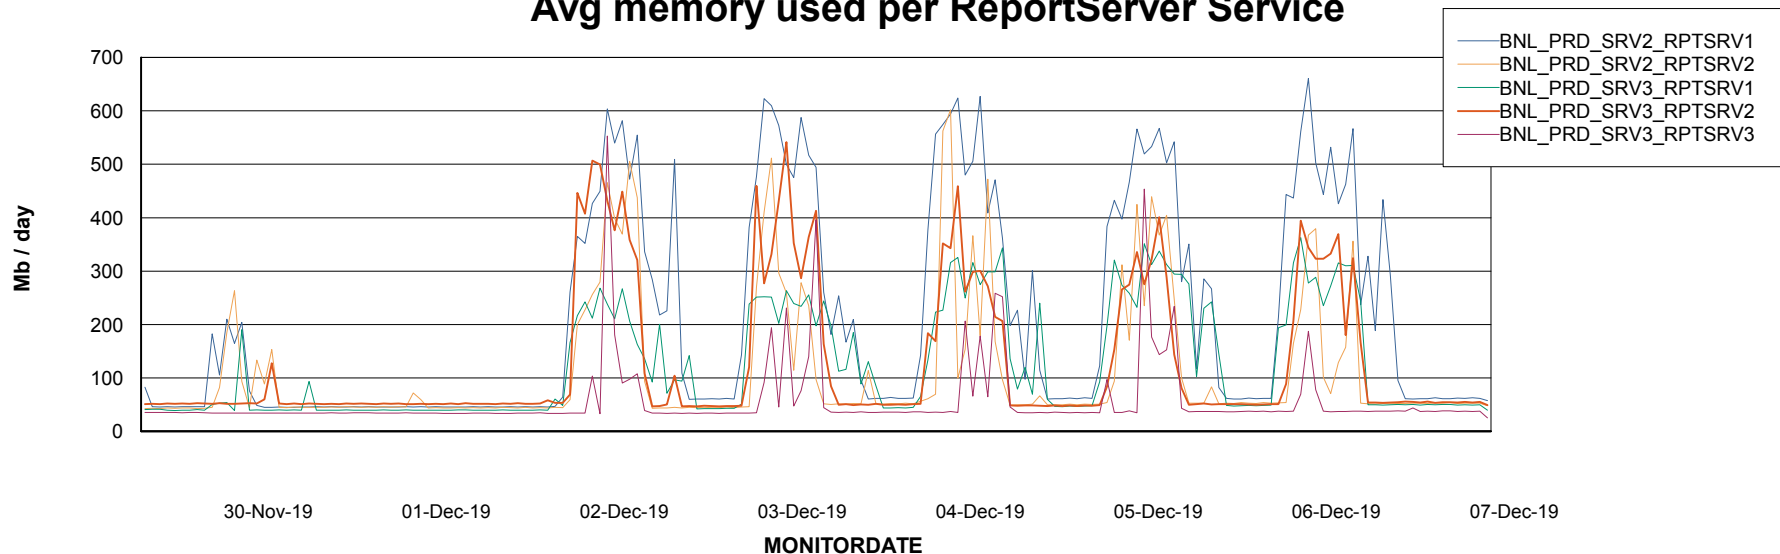

ABSSolute Web Component Services

Avg memory used per ReportServer Service