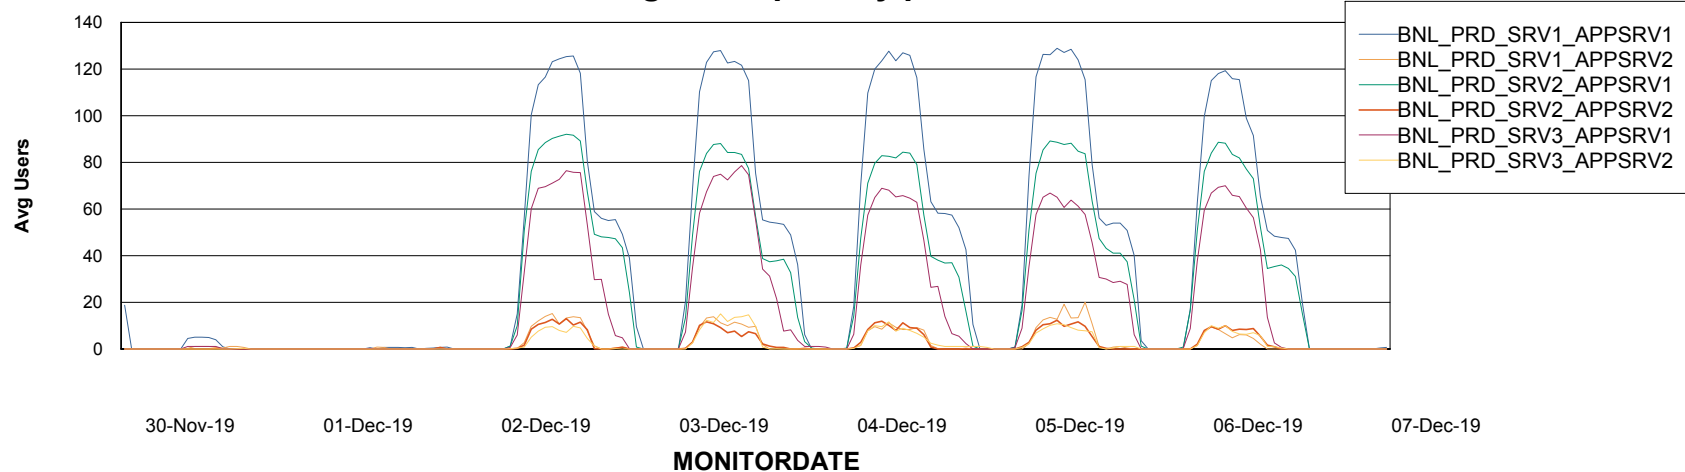

Avg users per day per ABS server