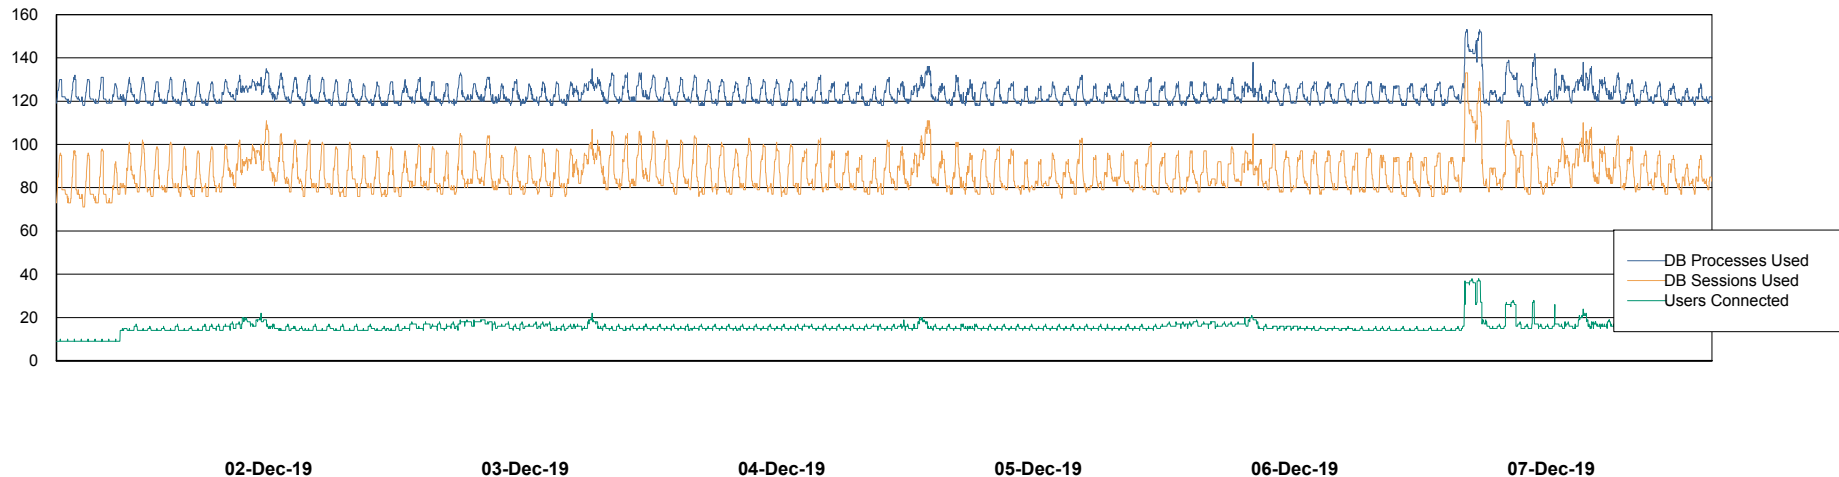

Database Performance BNLDB_FUT_FutureLive

DB Processes Max 1,000
DB Sessions Max 1,536