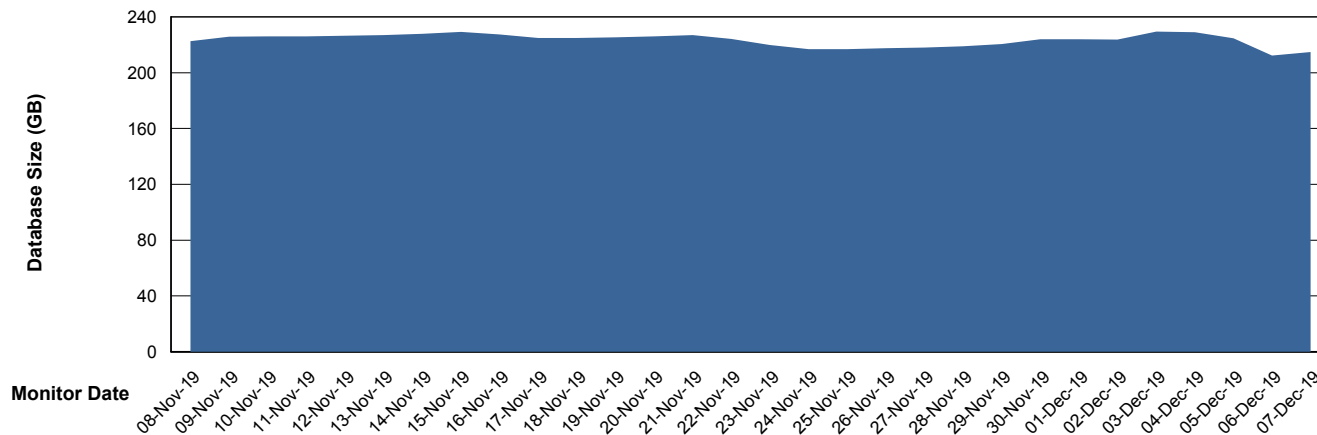

DATABASE SIZE BNLDB_FUT_FutureLive

Database growth over last month