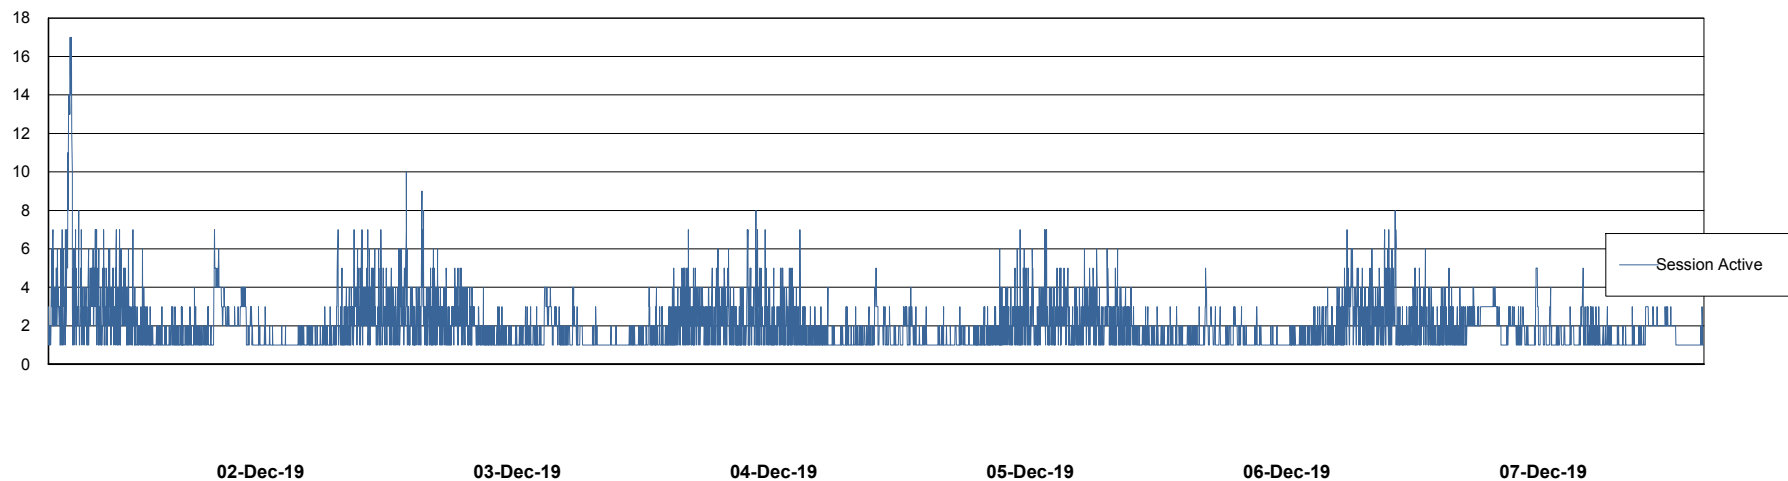

Database Performance BNLDB_Production

DB Processes Max 700
DB Sessions Max 1,072