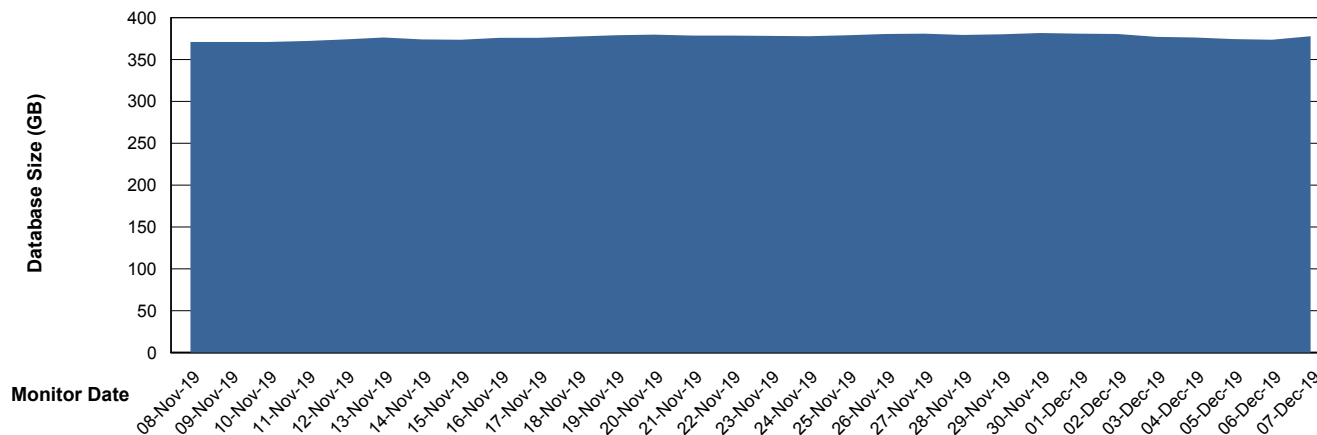

DATABASE SIZE BNLDB_Production

Database growth over last month