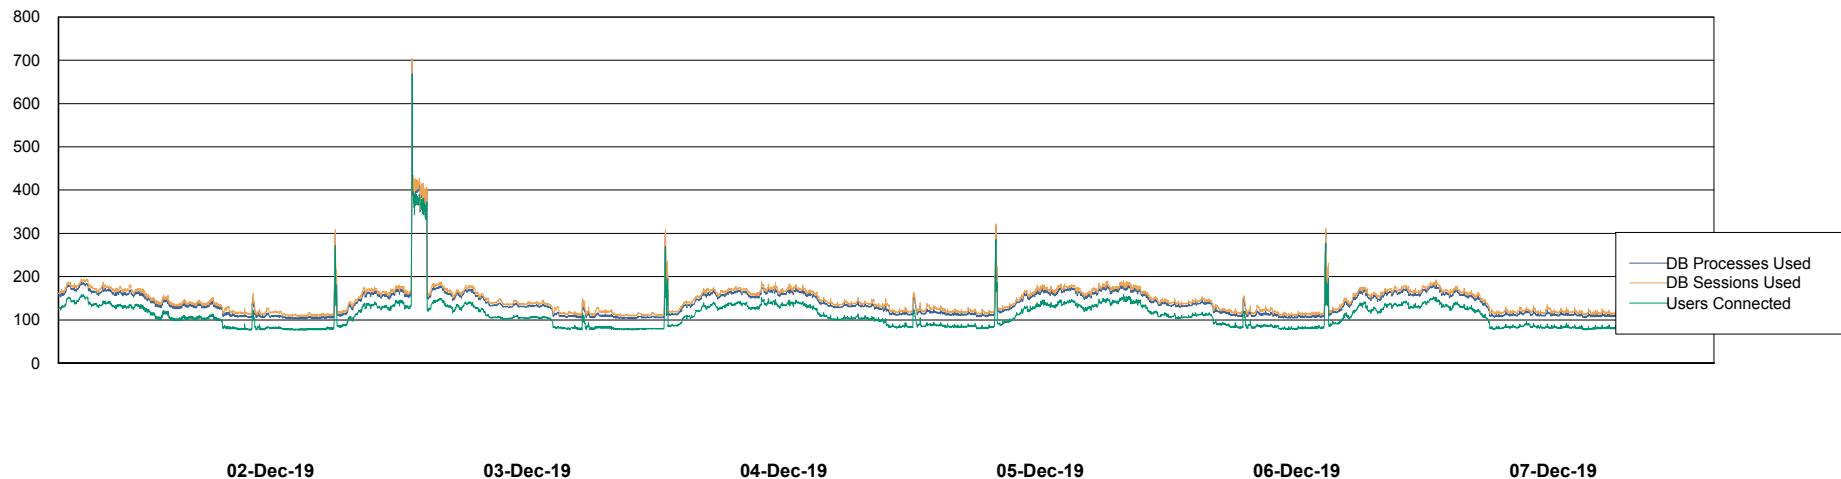

Database Performance BNLDB_Production

DB Processes Max 700
DB Sessions Max 1,072