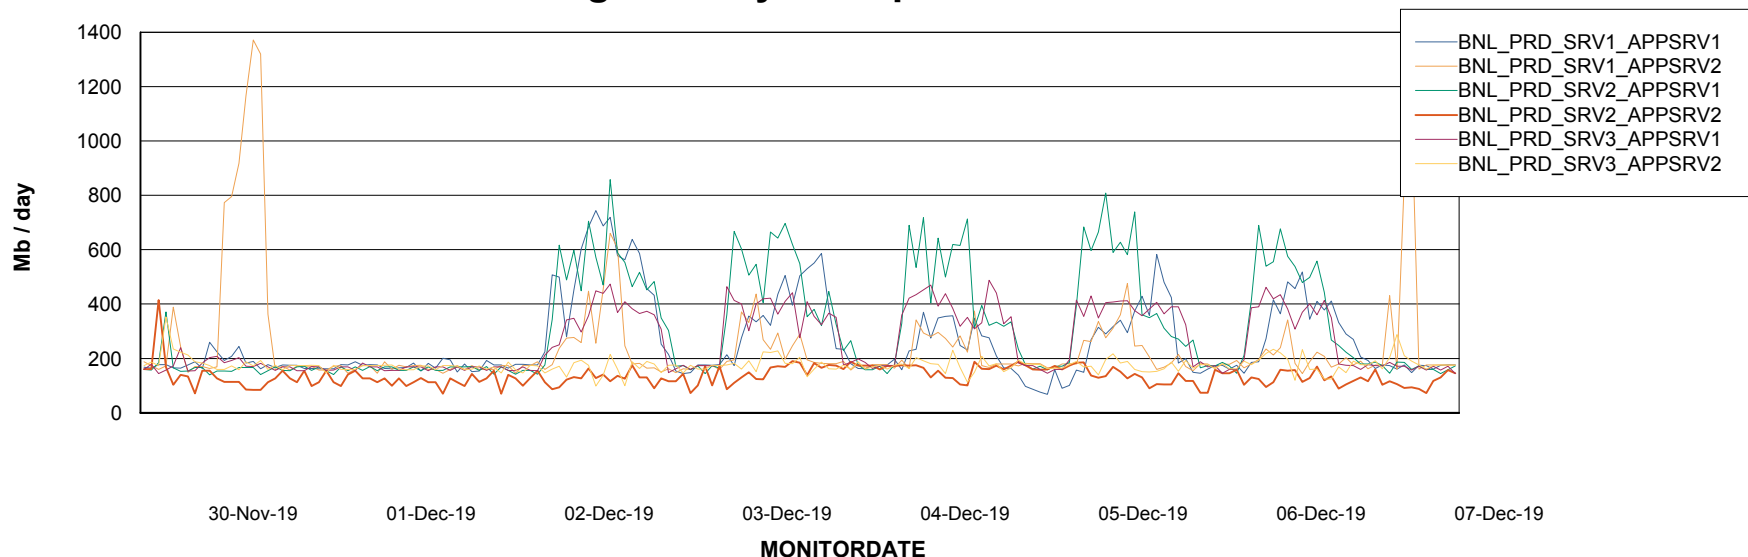

ABSolute Application Server Services

Avg memory used per ABS Server Service