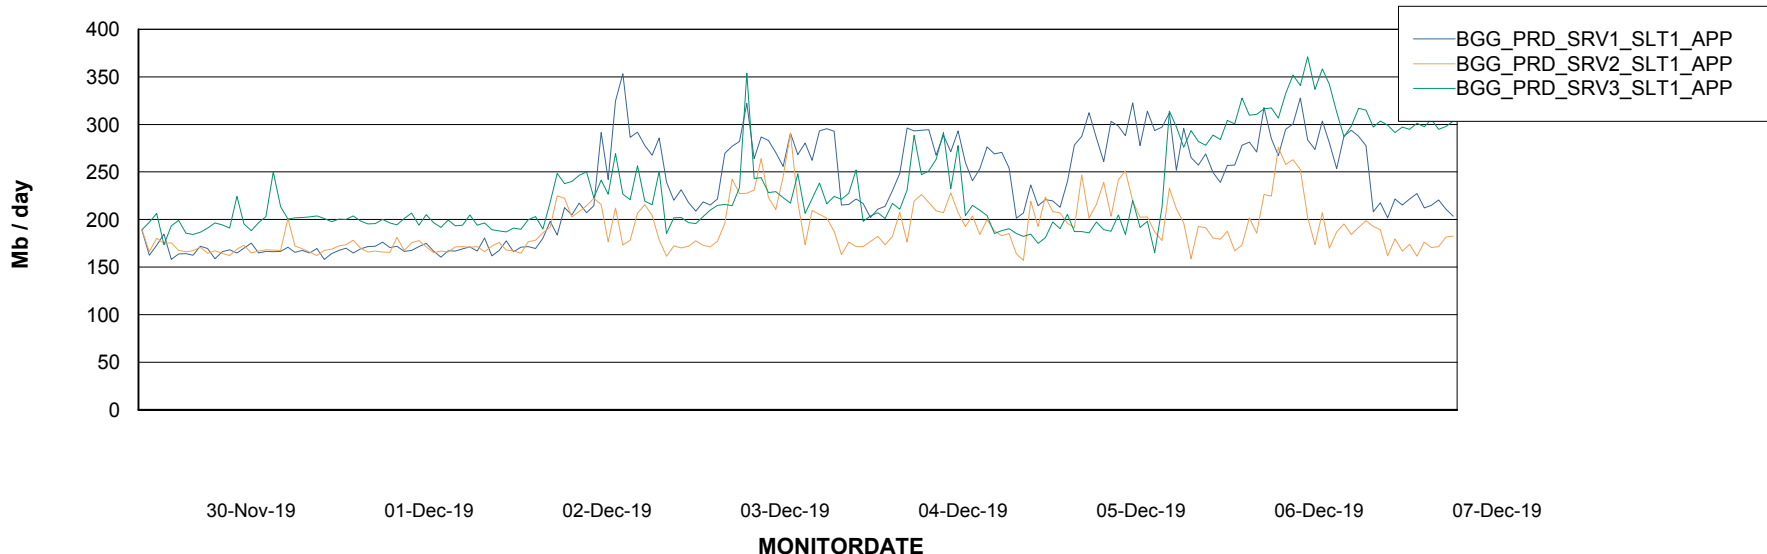

ABSSolute Application Server Services

Avg memory used per ABS Server Service