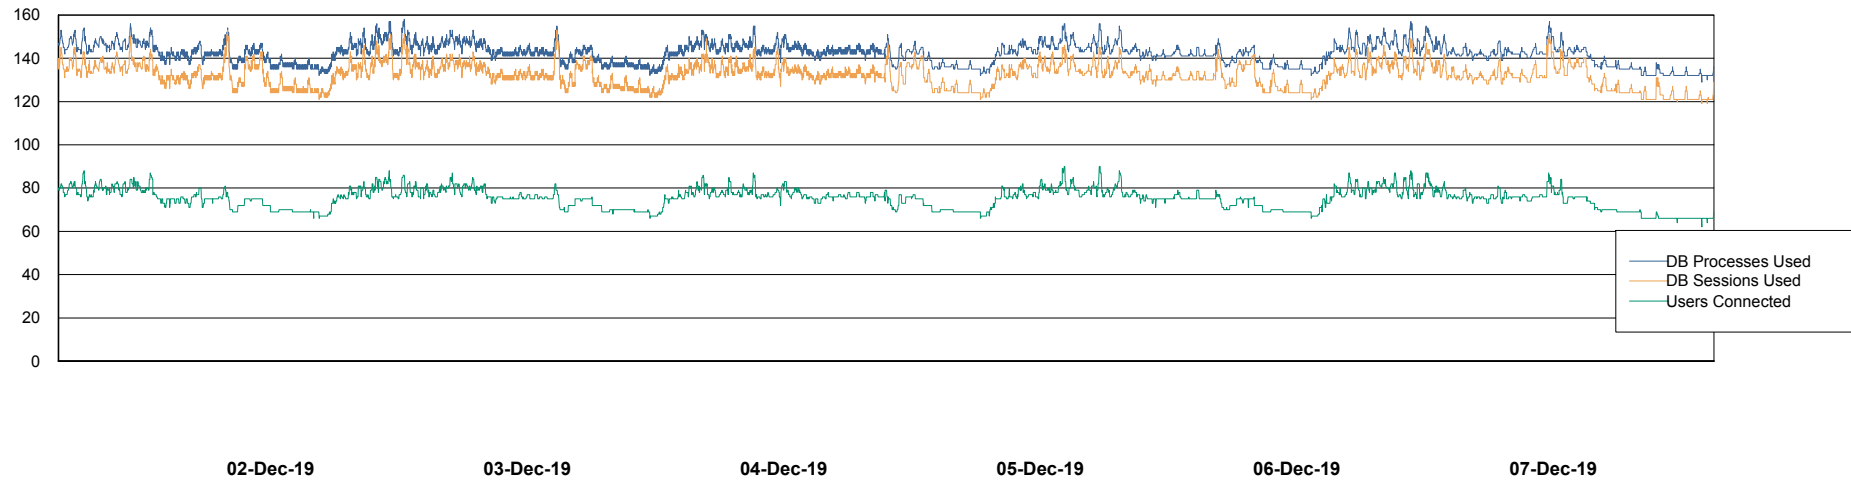

Weekly SLA Customer Report

Customer BGG_Production
Database ID 58

Database Performance BGGDB_BI

Weekly SLA Customer Report

Customer BGG_Production
Database ID 58

Database Performance BGGDB_Production

Weekly SLA Customer Report