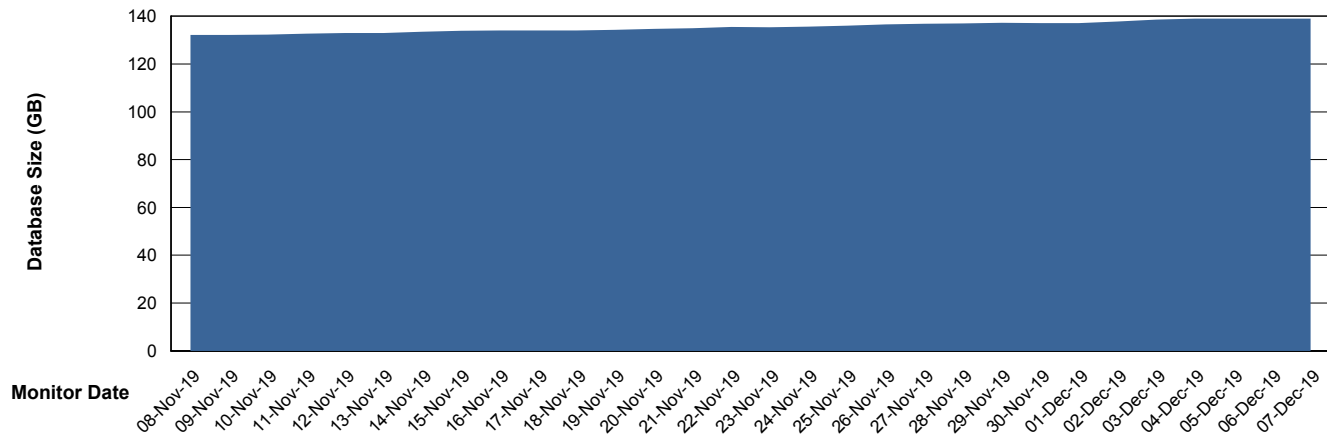

Customer BGG_Production
Database ID 58

Database Performance BGGDB_Standby

Weekly SLA Customer Report

Customer BGG_Production
Database ID 58

DATABASE SIZE BGGDB_BI

Database growth over last month

DATABASE SIZE BGGDB_Production

Database growth over last month

Weekly SLA Customer Report

Customer BGG_Production
 Database ID 58

Database Tablespace BGGDB_BI

Date	Tablespace Name	Filesize (Gb)	Usedsize (Gb)	Percentage free
07-Dec-19	ABSDATA	32	27	16
	INDX	34	29	15
06-Dec-19	ABSDATA	32	27	16
	INDX	34	29	15
05-Dec-19	ABSDATA	32	27	16
	INDX	34	29	15
04-Dec-19	ABSDATA	32	27	16
	INDX	34	29	15
03-Dec-19	ABSDATA	32	27	16
	INDX	34	29	15
02-Dec-19	ABSDATA	32	27	16
	INDX	34	29	15
01-Dec-19	ABSDATA	32	27	16
	INDX	34	29	15