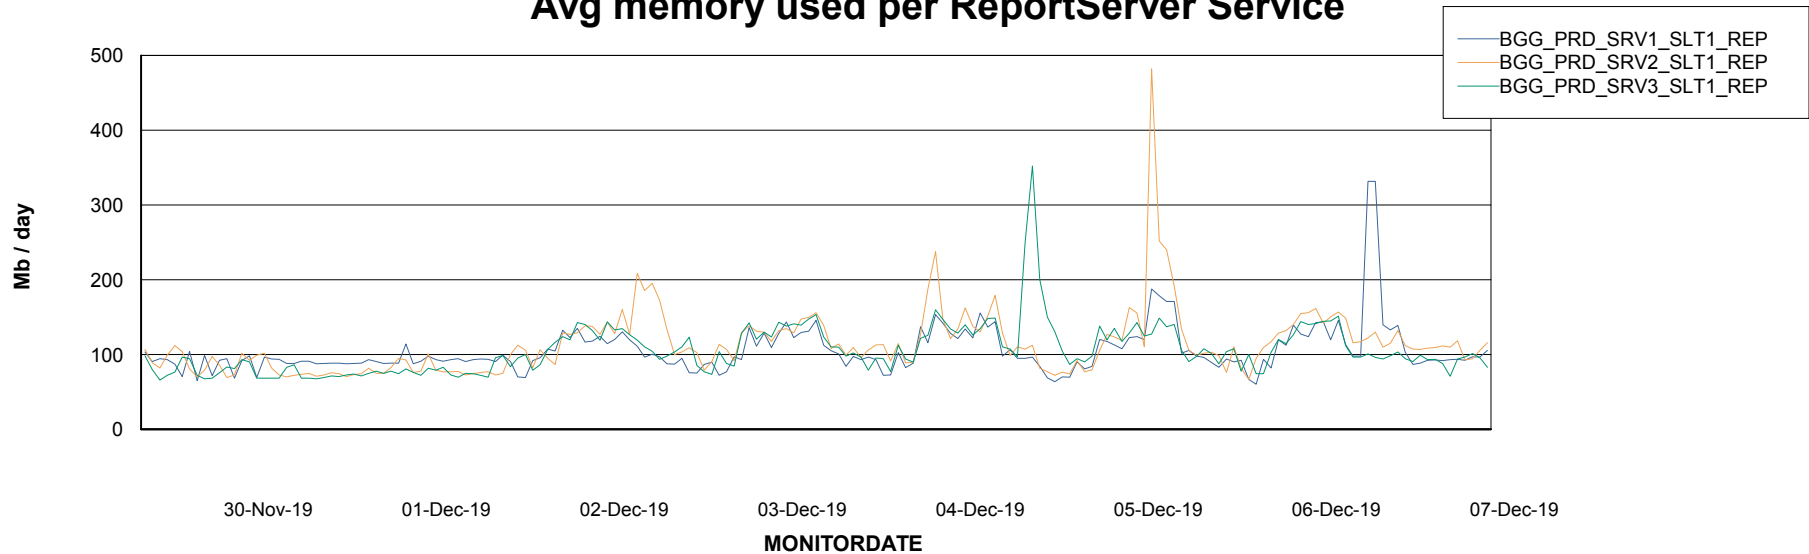

Avg memory used per ABS Server Service

Avg users per day per ABS server

Weekly SLA Customer Report

Customer BGG_Production
Database ID 58

ABSSolute Application ReportServer Services

Avg memory used per ReportServer Service