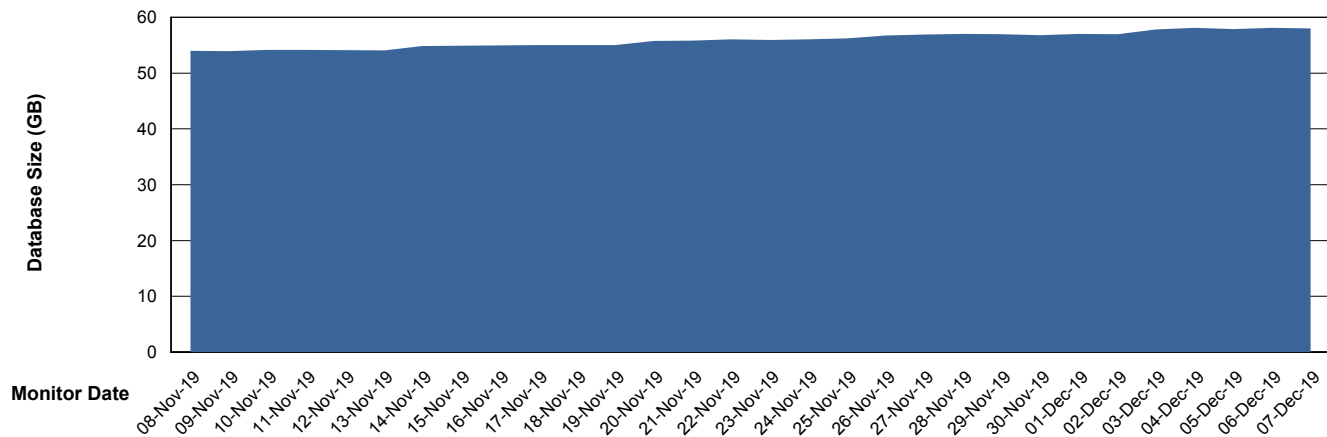

Customer BGG_Production
Database ID 58

Database Performance BGGDB_Standby

Weekly SLA Customer Report

Customer BGG_Production
Database ID 58

DATABASE SIZE BGGDB_BI

Database growth over last month

DATABASE SIZE BGGDB_Production

Database growth over last month

Weekly SLA Customer Report

Customer BGG_Production
 Database ID 58

Database Tablespace BGGDB_BI

Date	Tablespace Name	Filesize (Gb)	Usedsize (Gb)	Percentage free
07-Dec-19	ABSDATA	32	27	16
	INDX	34	29	15
06-Dec-19	ABSDATA	32	27	16
	INDX	34	29	15
05-Dec-19	ABSDATA	32	27	16
	INDX	34	29	15
04-Dec-19	ABSDATA	32	27	16
	INDX	34	29	15
03-Dec-19	ABSDATA	32	27	16
	INDX	34	29	15
02-Dec-19	ABSDATA	32	27	16
	INDX	34	29	15
01-Dec-19	ABSDATA	32	27	16
	INDX	34	29	15