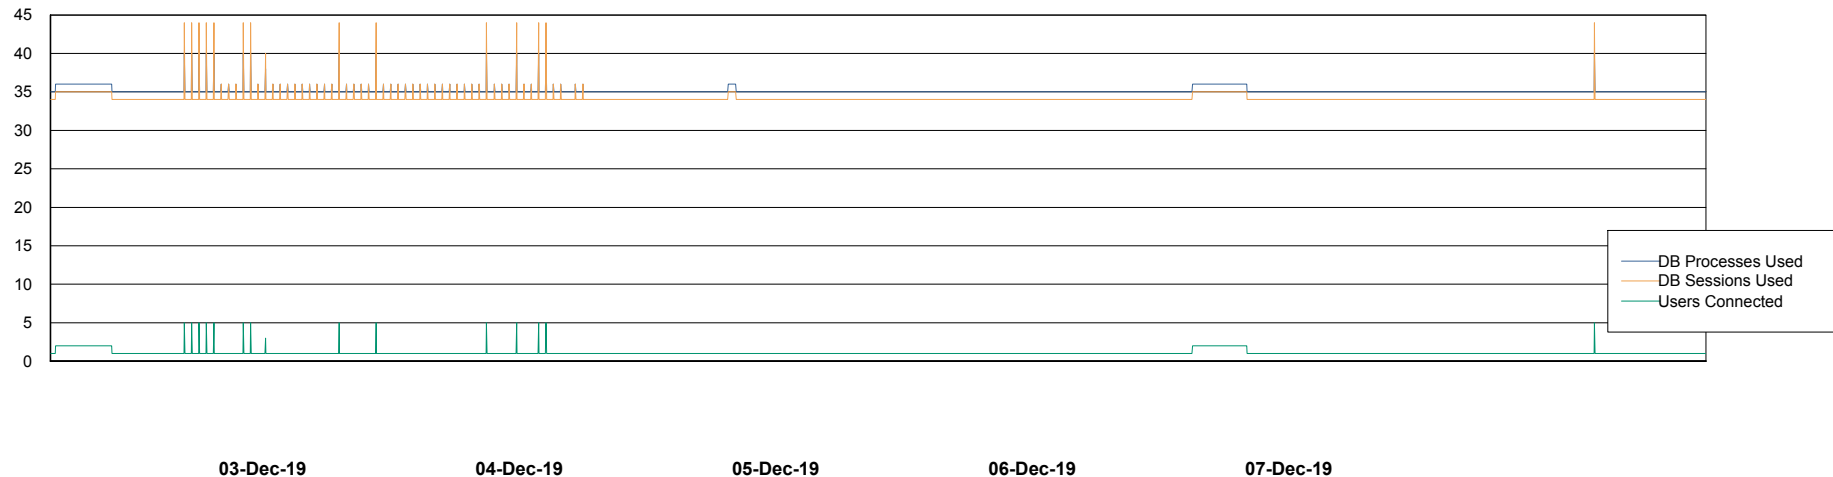

Database Performance BCMDB_ABS1SB Standby Database

DB Processes Max 500
DB Sessions Max 772