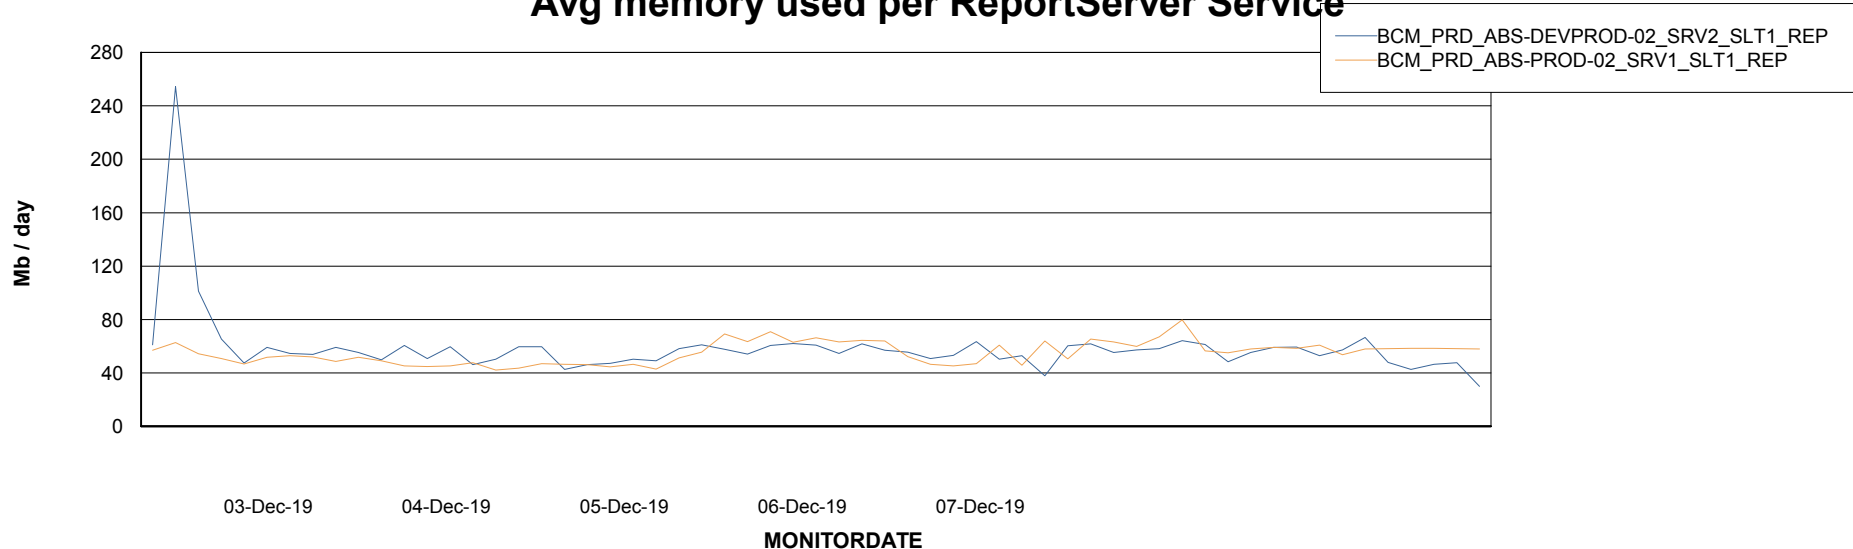

Avg memory used per ABS Server Service

Avg users per day per ABS server

Weekly SLA Customer Report

Customer BCM_Production
Database ID 81

ABSSolute Application ReportServer Services

Avg memory used per ReportServer Service