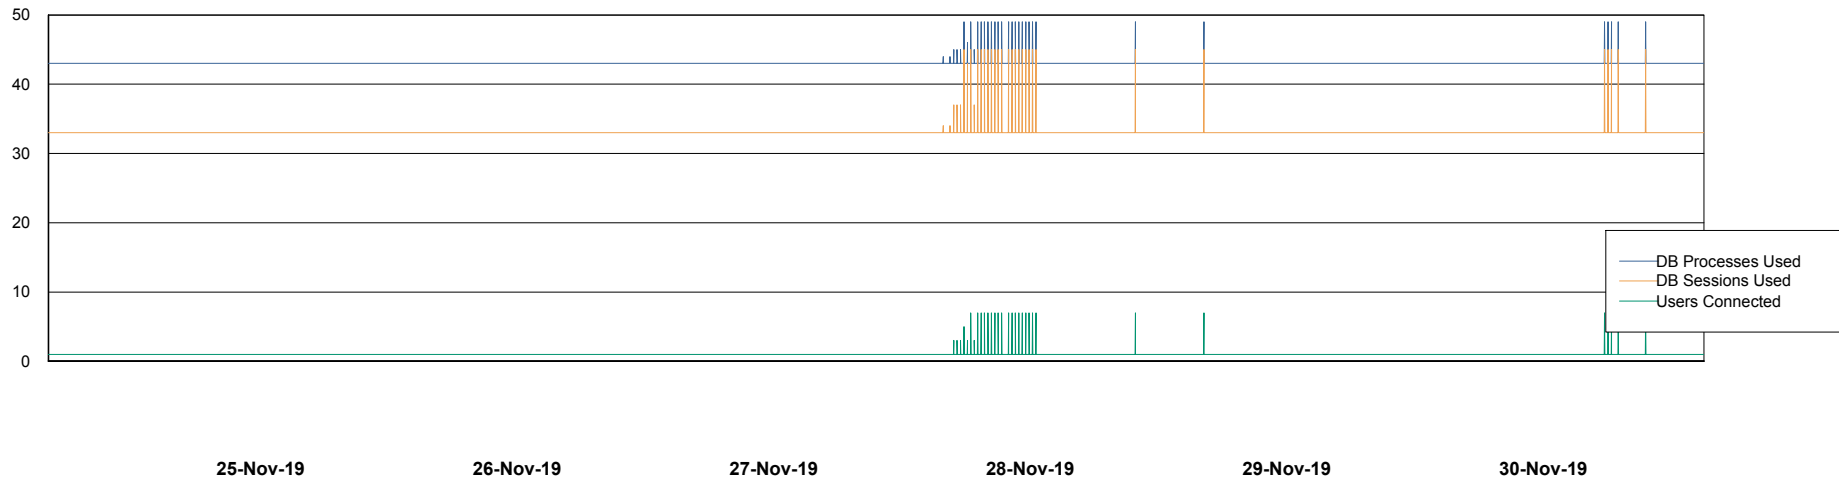

Weekly SLA Customer Report

Customer WBL_Production
Database ID 40

Database Performance WBLDB_Production

DB Processes Max 500
DB Sessions Max 772

Weekly SLA Customer Report

Customer WBL_Production
Database ID 40

Database Performance WBLDB_Standby

DB Processes Max 500
DB Sessions Max 772

Weekly SLA Customer Report

Customer WBL_Production
 Database ID 40

DATABASE SIZE WBLDB_Production

Database growth over last month