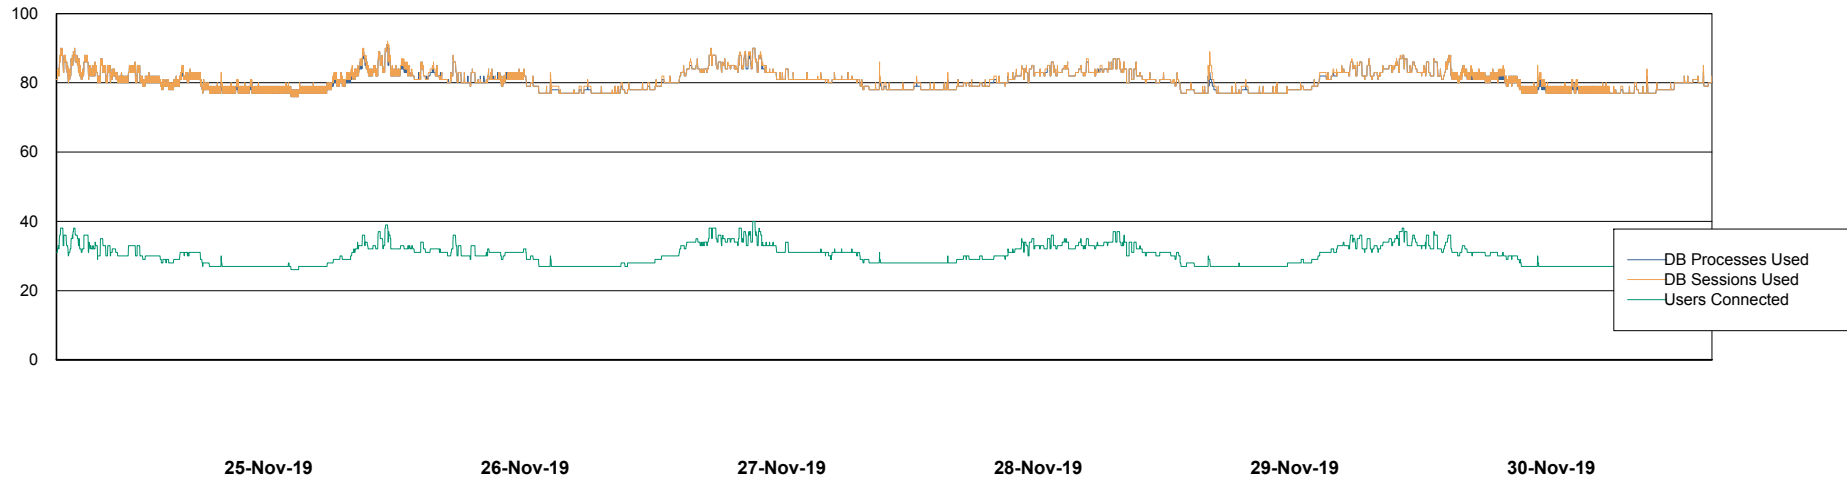

Harddisk Usage WBL_PRD_ORACLE2

	Free disk space on c: (%)	Total disk space on c: (Gb)	Free disk space on d: (%)	Total disk space on d: (Gb)	Free disk space on e: (%)	Total disk space on e: (Gb)	Free disk space on f: (%)	Total disk space on f: (Gb)
30-Nov-19	72	120	87	200	87	200	95	200
29-Nov-19	72	120	87	200	87	200	96	200
28-Nov-19	72	120	87	200	87	200	96	200
27-Nov-19	72	120	87	200	87	200	96	200
26-Nov-19	72	120	87	200	87	200	96	200
25-Nov-19	72	120	87	200	87	200	96	200
24-Nov-19	71	120	87	200	87	200	96	200

Weekly SLA Customer Report

Customer WBL_Production
Database ID 40

Database Performance WBLDB_Production

DB Processes Max 500
DB Sessions Max 772

Weekly SLA Customer Report

Customer WBL_Production
Database ID 40