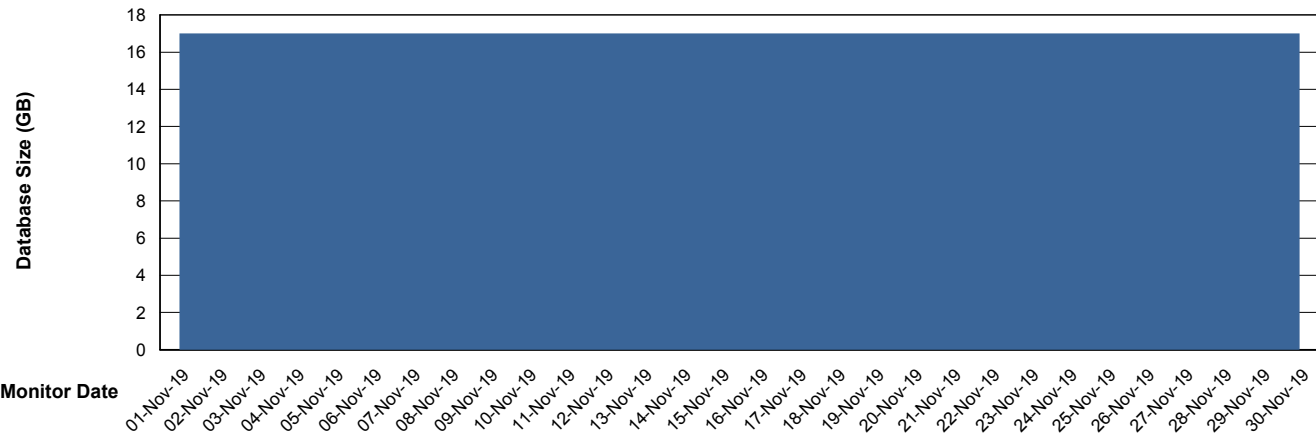

Database Performance WBLDB_Standby

DB Processes Max 500
DB Sessions Max 772

Weekly SLA Customer Report

Customer WBL_Production
 Database ID 40

DATABASE SIZE WBLDB_Production

Database growth over last month

Database Tablespace WBLDB_Production

Date	Tablespace Name	Filesize (Gb)	Usedsize (Gb)	Percentage free
30-Nov-19	ABSDATA	9	6	33
	INDX	12	9	25
29-Nov-19	ABSDATA	9	6	33
	INDX	12	9	25
28-Nov-19	ABSDATA	9	6	33
	INDX	12	9	25
27-Nov-19	ABSDATA	9	6	33
	INDX	12	9	25
26-Nov-19	ABSDATA	9	6	33
	INDX	12	9	25
25-Nov-19	ABSDATA	9	6	33
	INDX	12	9	25
24-Nov-19	ABSDATA	9	6	33
	INDX	12	9	25