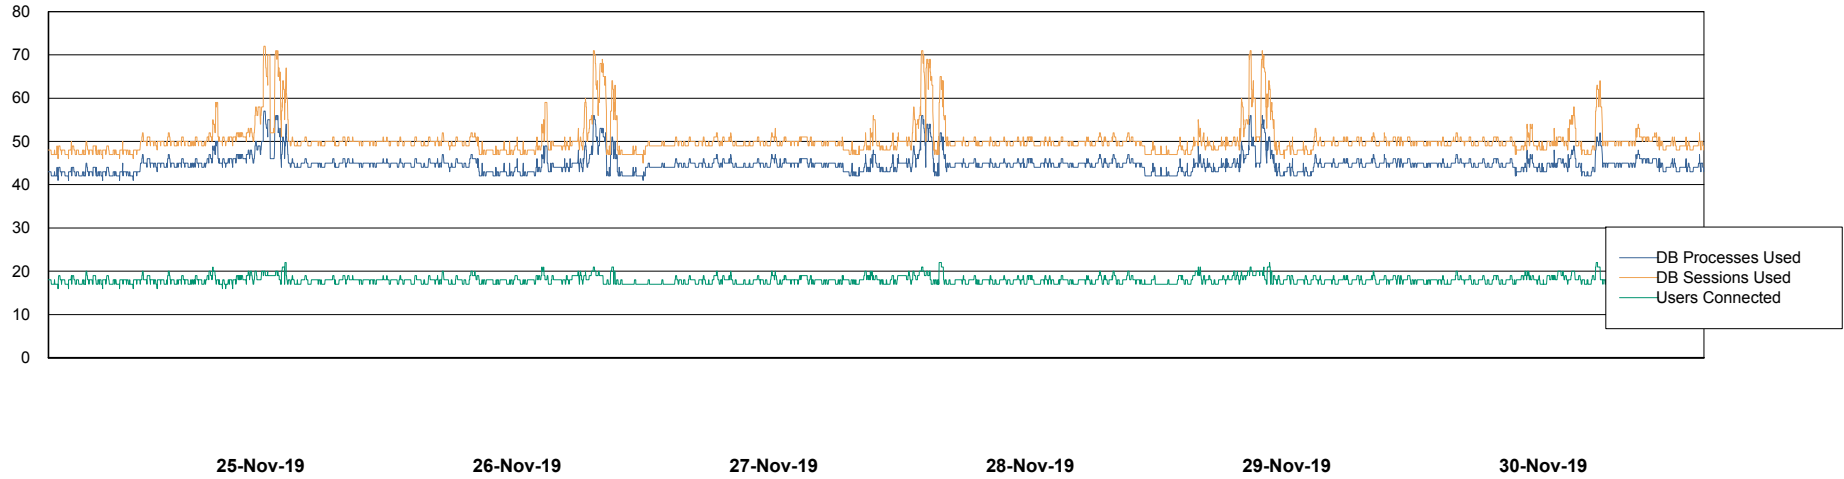

Database Performance VOSBIDB_Production

DB Processes Max 500
DB Sessions Max 772