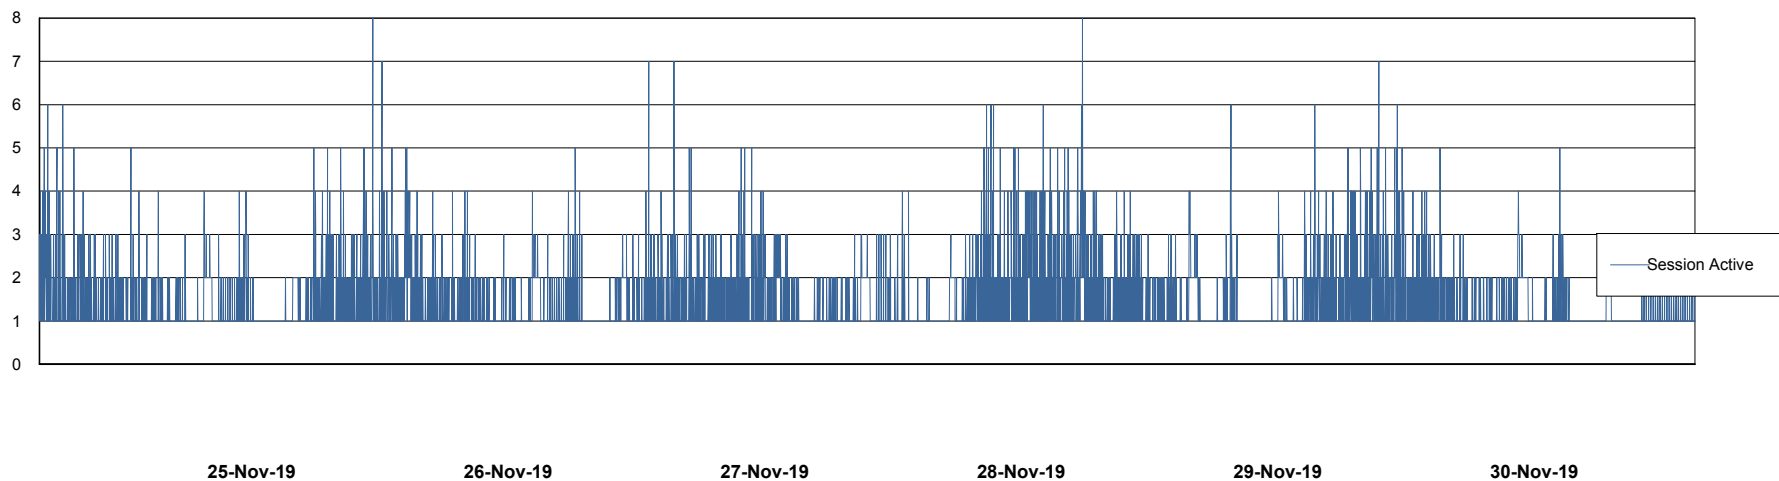

Database Performance VOSDB_Production

DB Processes Max 500
DB Sessions Max 772