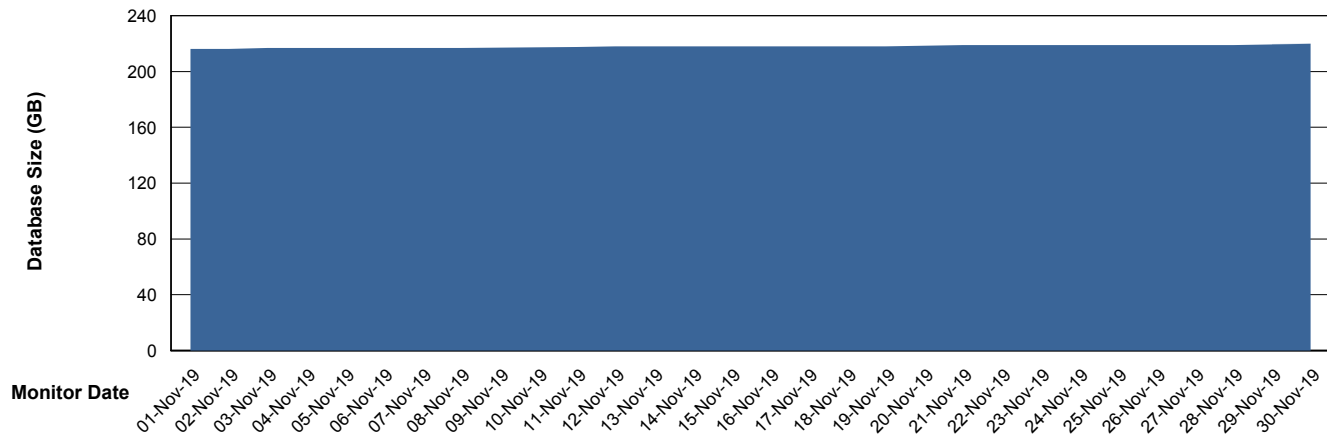

Weekly SLA Customer Report

Customer VOS_Production
Database ID 68

DATABASE SIZE VOSBIDB_Production

Database growth over last month

DATABASE SIZE VOSDB_Production

Database growth over last month

Weekly SLA Customer Report