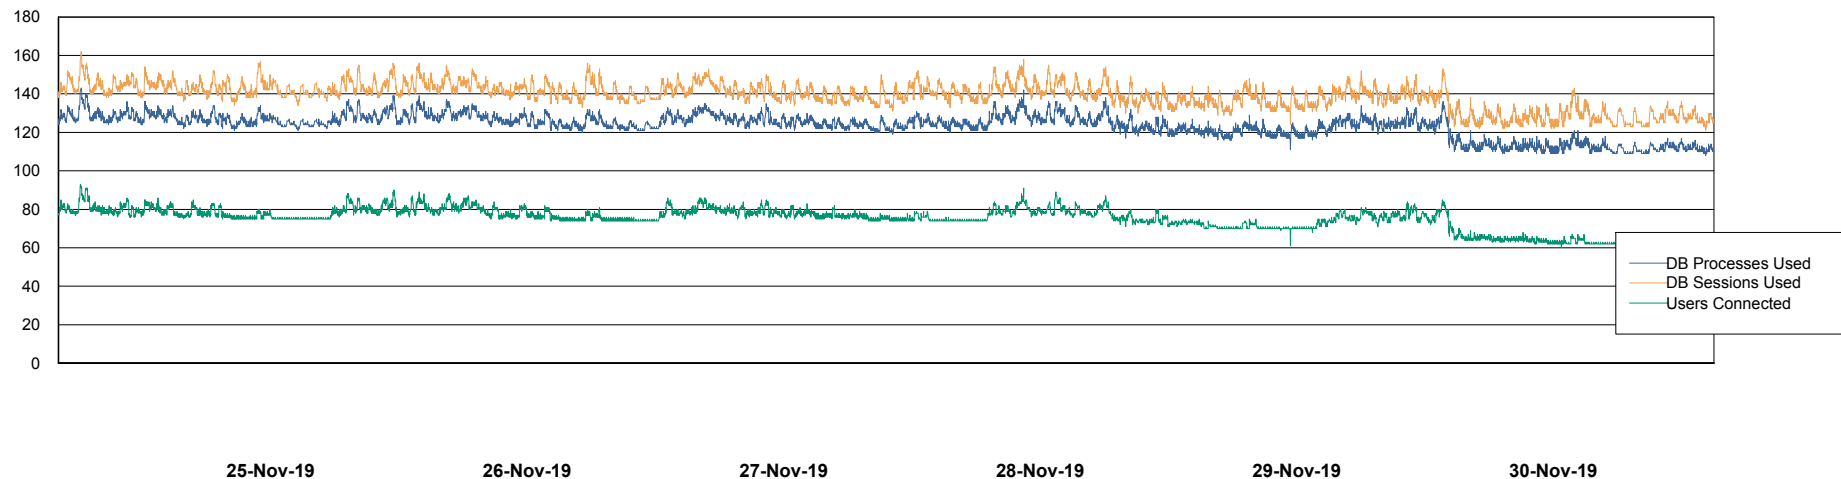

Database Performance VOSDB_Production

DB Processes Max 500
DB Sessions Max 772