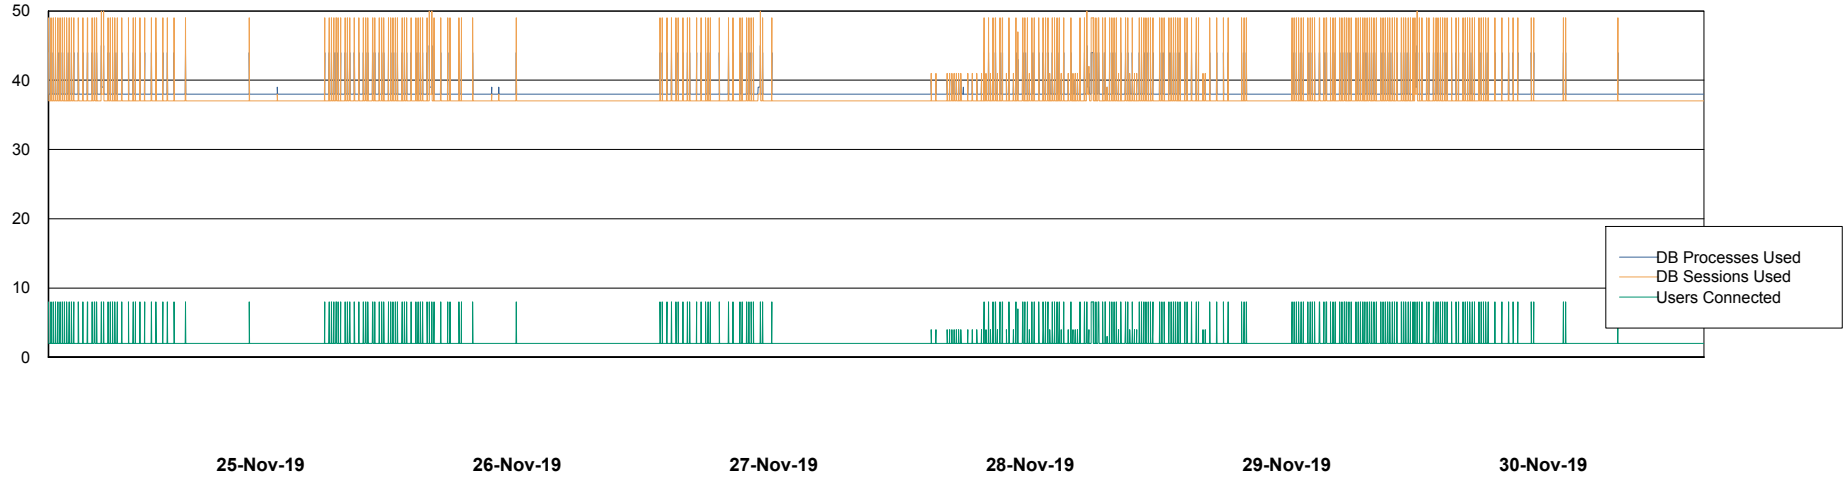

Database Performance VOSDB_Production

DB Processes Max 500
DB Sessions Max 772

Weekly SLA Customer Report

Customer VOS_Production
Database ID 68

Database Performance VOSDB_Standby

DB Processes Max 300
DB Sessions Max 472