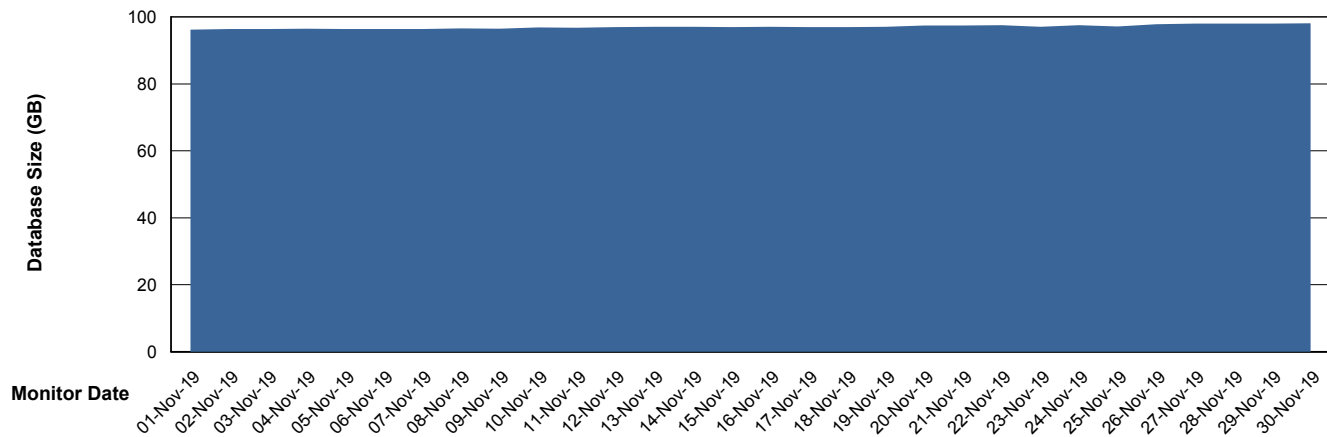

Database Performance VOSDB_Production

DB Processes Max 500
DB Sessions Max 772

Weekly SLA Customer Report

Customer VOS_Production
Database ID 68

Database Performance VOSDB_Standby

DB Processes Max 300
DB Sessions Max 472

Weekly SLA Customer Report

Customer VOS_Production
Database ID 68

DATABASE SIZE VOSBIDB_Production

Database growth over last month

DATABASE SIZE VOSDB_Production

Database growth over last month

Weekly SLA Customer Report