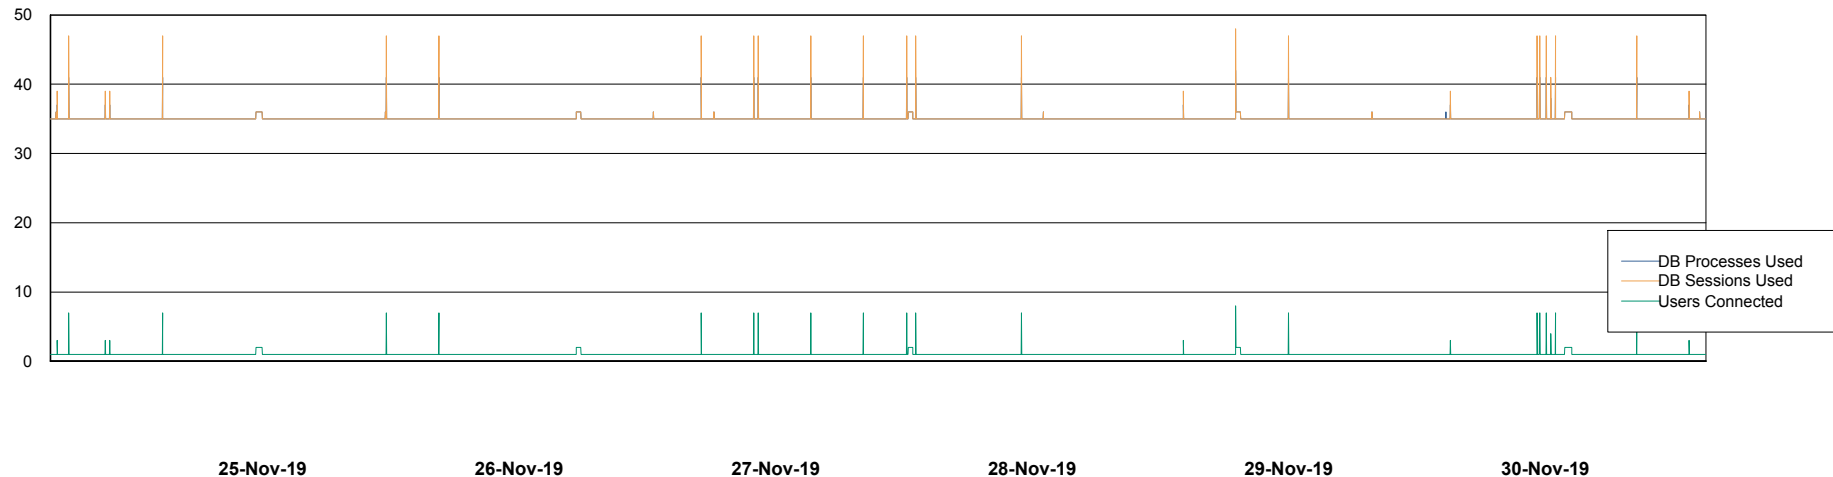

Database Performance ABSVEN07 Standby DB 2019

DB Processes Max 300
DB Sessions Max 472