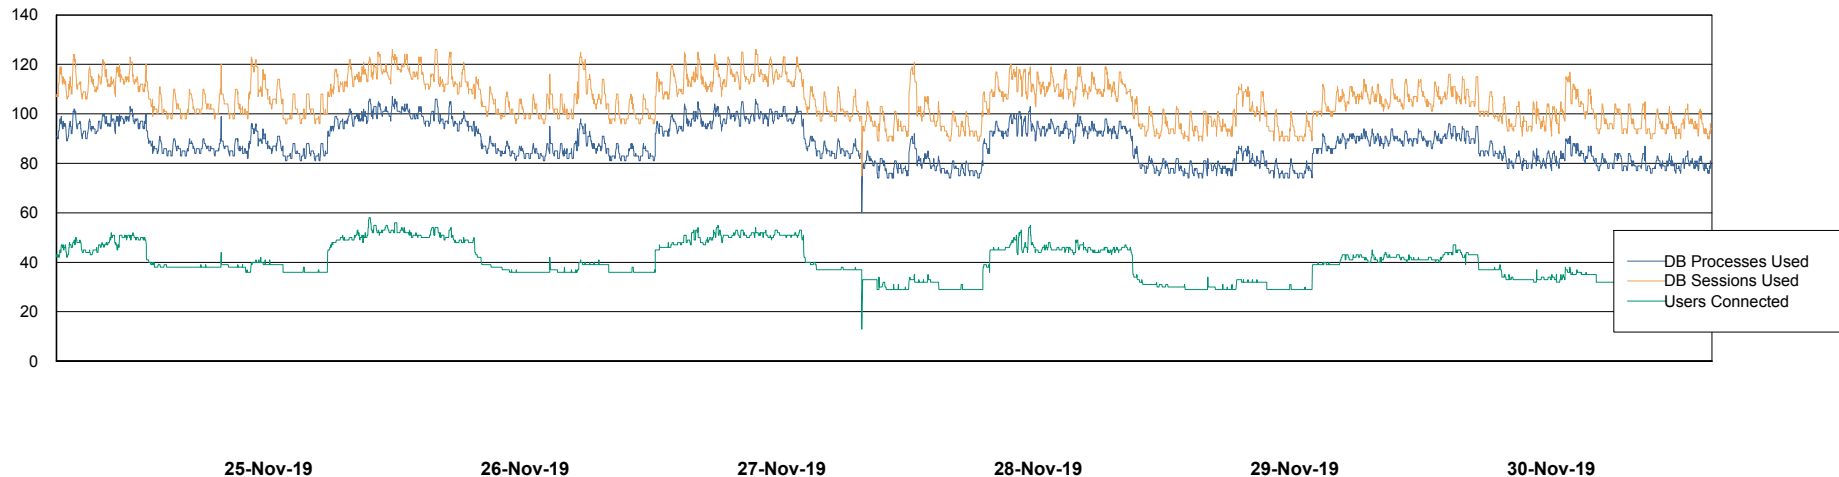

Weekly SLA Customer Report

Customer VEN_Production
Database ID 35

Harddisk Usage VEN_PRD_DB_BI

	Free disk space on c: (%)	Total disk space on c: (Gb)	Free disk space on d: (%)	Total disk space on d: (Gb)
30-Nov-19	58	102	54	601
29-Nov-19	58	102	54	601
28-Nov-19	58	102	54	601
27-Nov-19	58	102	54	601
26-Nov-19	58	102	54	601
25-Nov-19	58	102	54	601
24-Nov-19	58	102	54	601

Weekly SLA Customer Report

Customer VEN_Production
Database ID 35

Database Performance ABSVEN06 Primary DB 2019

DB Processes Max 300
DB Sessions Max 472

Weekly SLA Customer Report

Customer VEN_Production
Database ID 35