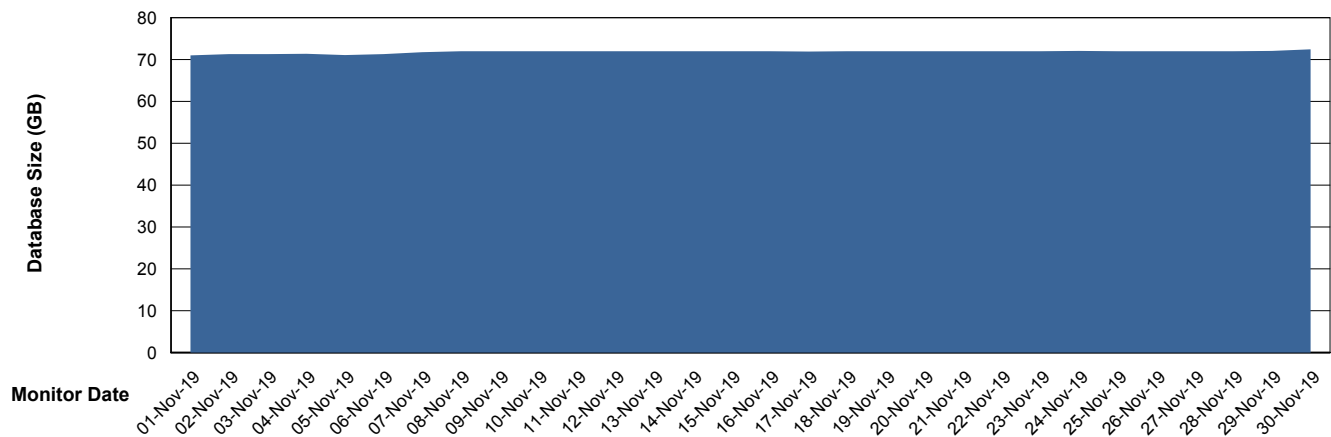

Weekly SLA Customer Report

Customer VEN_Production
Database ID 35

DATABASE SIZE ABSVEN06 Primary DB 2019

Database growth over last month

DATABASE SIZE VENDB_BI

Database growth over last month

Weekly SLA Customer Report