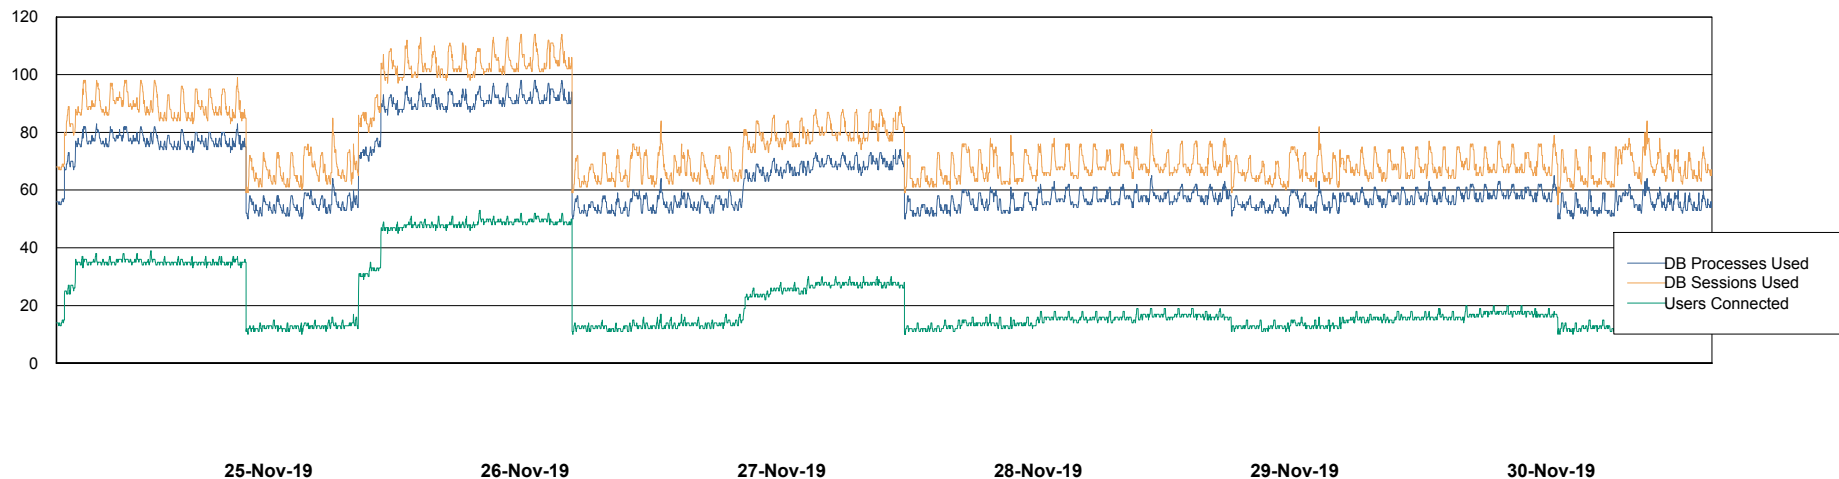

Database Performance ABSVEN07 Standby DB 2019

DB Processes Max 300
DB Sessions Max 472

Weekly SLA Customer Report

Customer VEN_Production
Database ID 35

Database Performance VENDB_BI

DB Processes Max 500
DB Sessions Max 772