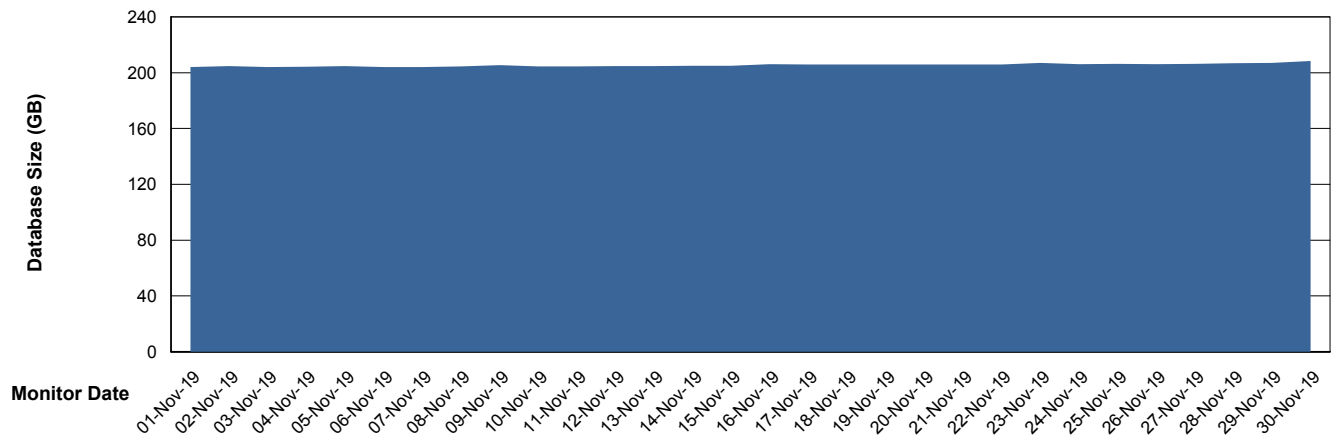

Database Performance ABSVEN07 Standby DB 2019

DB Processes Max 300
DB Sessions Max 472

Weekly SLA Customer Report

Customer VEN_Production
Database ID 35

Database Performance VENDB_BI

DB Processes Max 500
DB Sessions Max 772

Weekly SLA Customer Report

Customer VEN_Production
Database ID 35

DATABASE SIZE ABSVEN06 Primary DB 2019

Database growth over last month

DATABASE SIZE VENDB_BI

Database growth over last month

Weekly SLA Customer Report