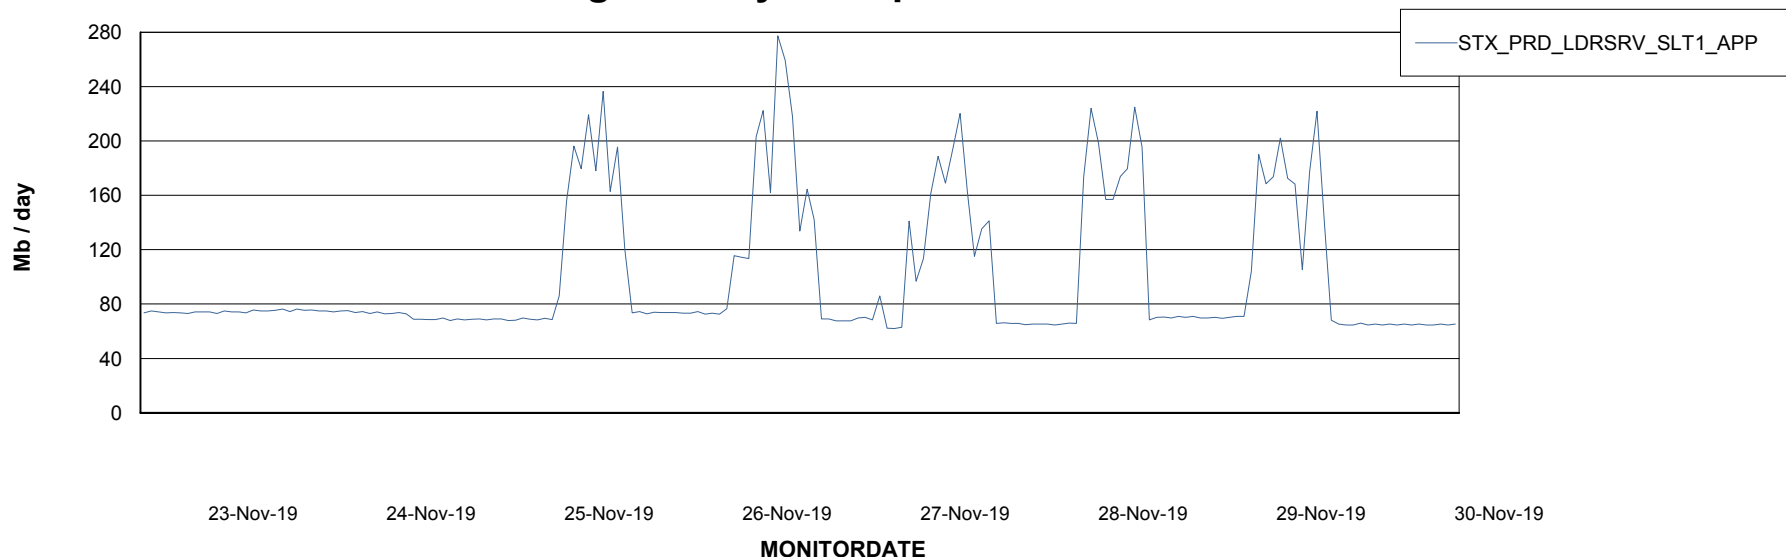

ABSSolute Application Server Services

Avg memory used per ABS Server Service