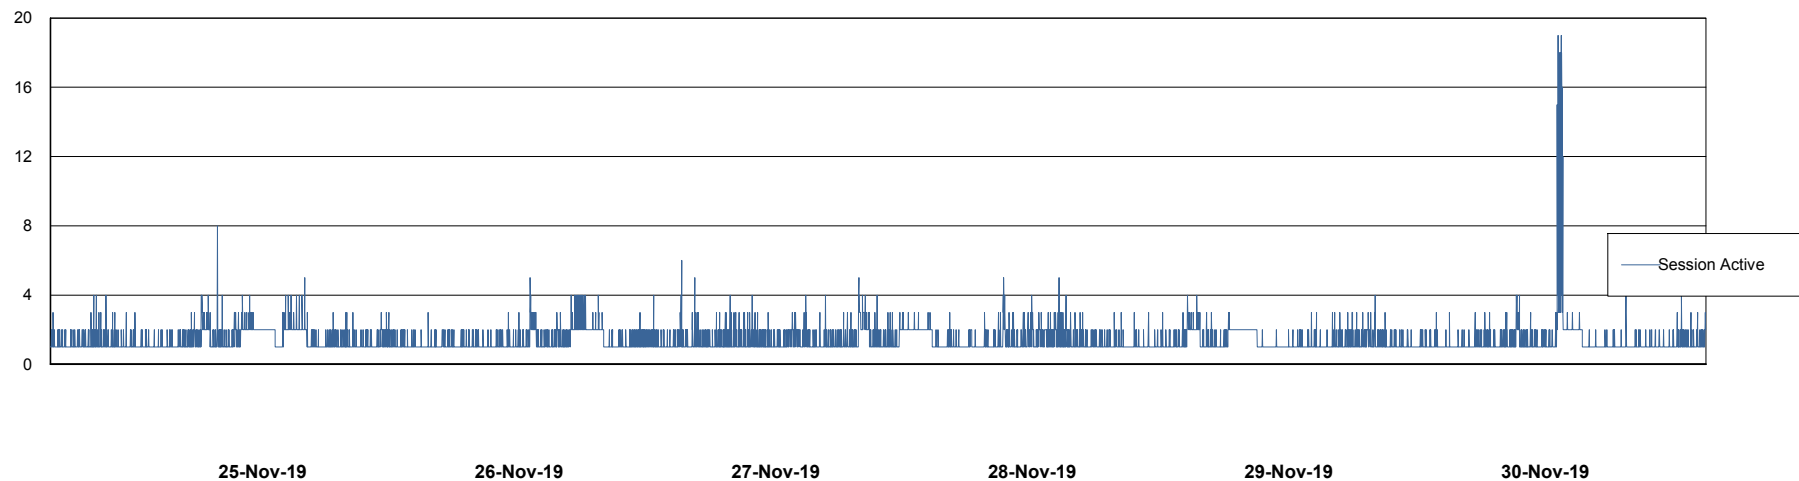

Weekly SLA Customer Report

Customer STK_Production
 Database ID 82

Harddisk Usage STK_STAABSDB2 Standby DB Server

	Free disk space on c: (%)	Total disk space on c: (Gb)	Free disk space on d: (%)	Total disk space on d: (Gb)	Free disk space on e: (%)	Total disk space on e: (Gb)
30-Nov-19	73	99	46	350	28	1,000
29-Nov-19	73	99	47	350	28	1,000
28-Nov-19	73	99	47	350	28	1,000
27-Nov-19	73	99	46	350	28	1,000
26-Nov-19	73	99	46	350	28	1,000
25-Nov-19	73	99	46	350	28	1,000
24-Nov-19	73	99	46	350	28	1,000

Weekly SLA Customer Report

Customer STK_Production
Database ID 82

Database Performance STKDB_ABS1 Production Database

DB Processes Max 500
DB Sessions Max 776

Weekly SLA Customer Report

Customer STK_Production
Database ID 82