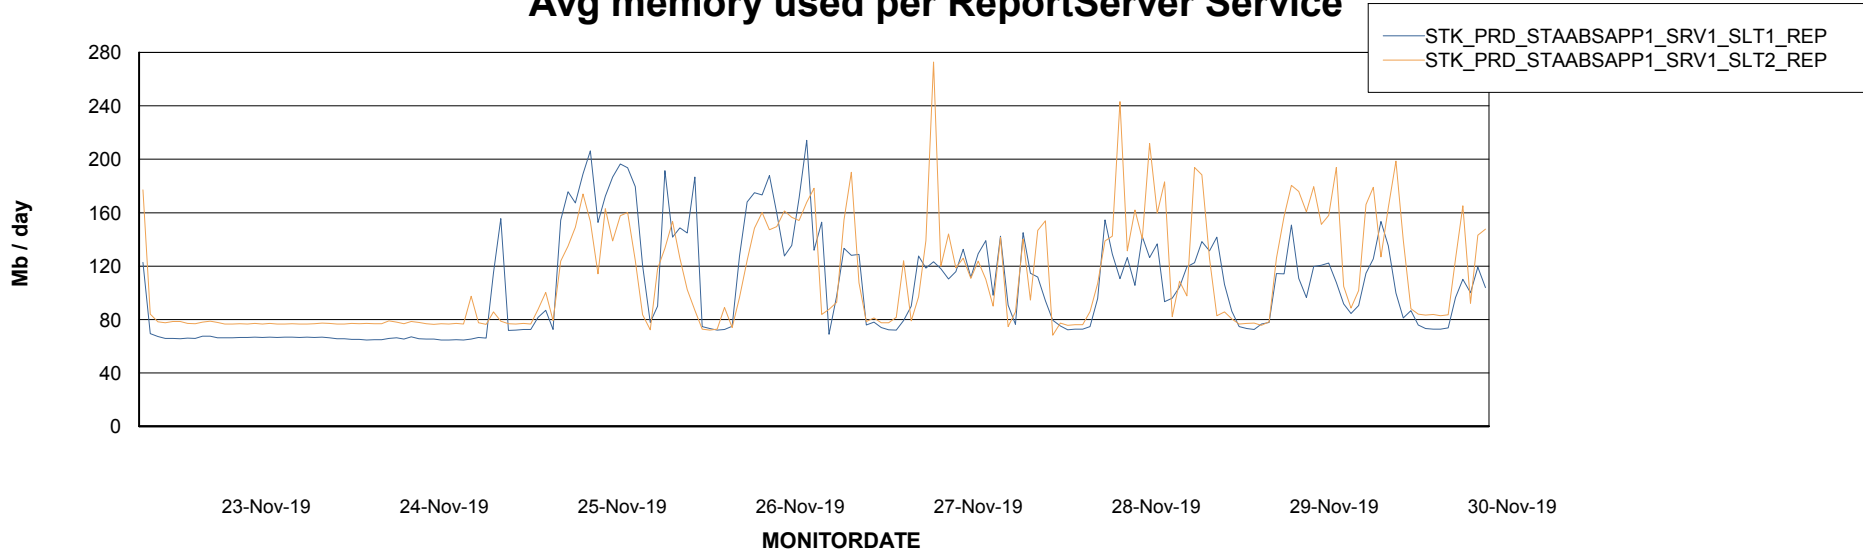

ABSSolute Application ReportServer Services

Avg memory used per ReportServer Service