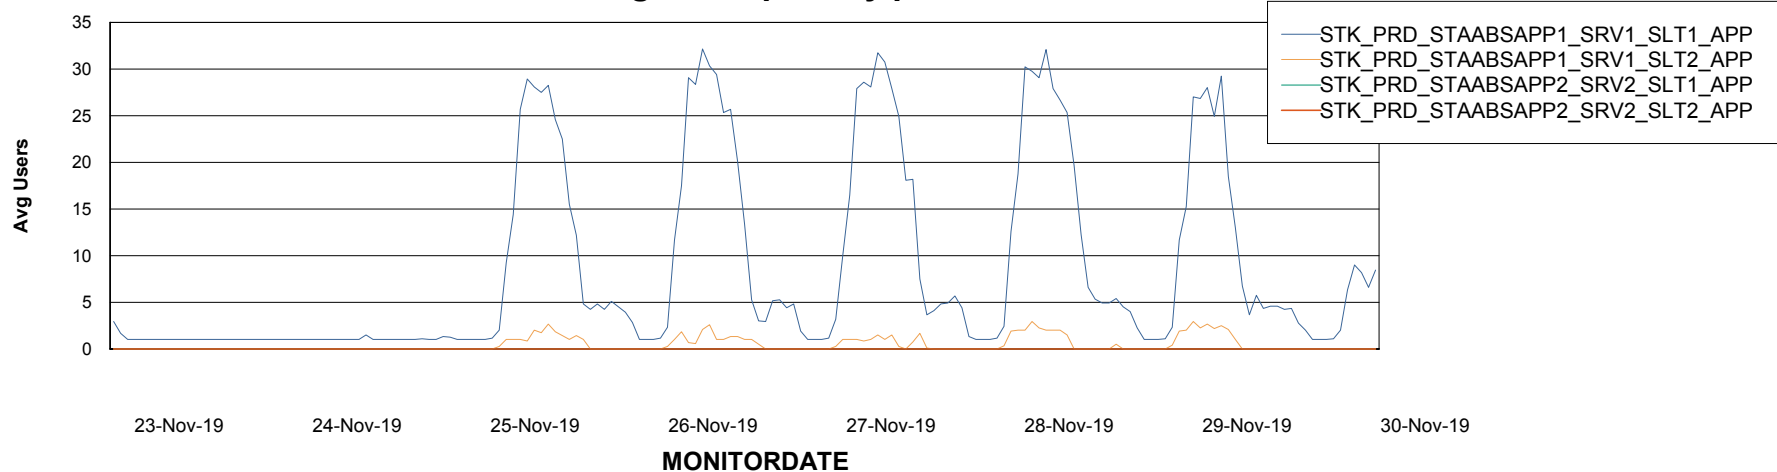

Weekly SLA Customer Report

Customer STK_Production
Database ID 82

ABSSolute Application Server Services

Avg memory used per ABS Server Service

Avg users per day per ABS server

Weekly SLA Customer Report

Customer STK_Production
Database ID 82