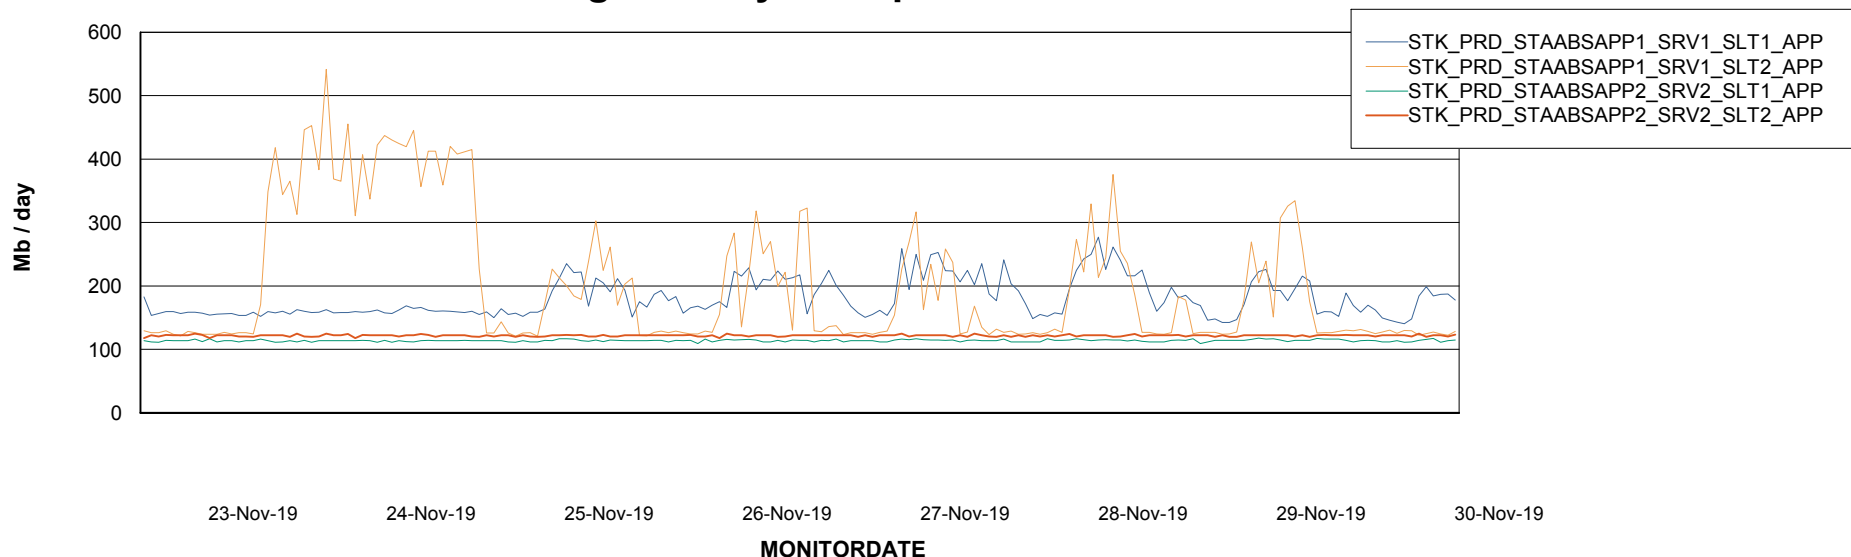

ABSSolute Application Server Services

Avg memory used per ABS Server Service