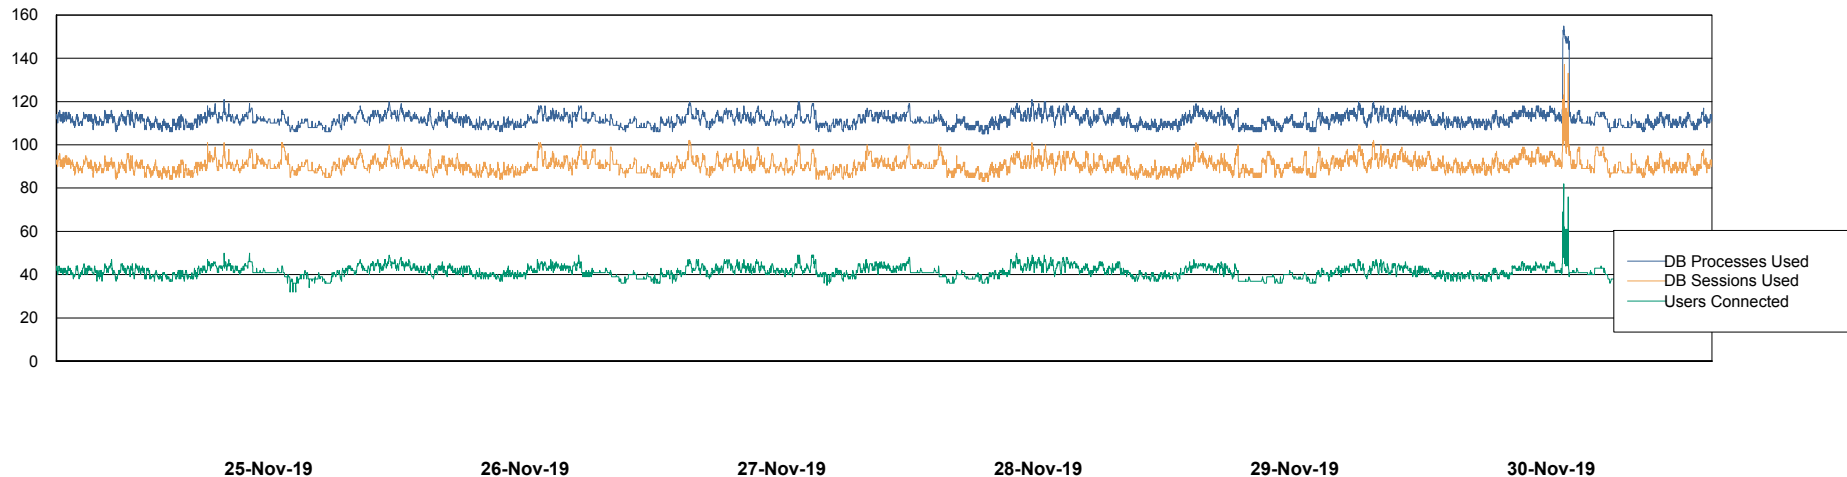

Database Performance STKDB_ABS1 Production Database

DB Processes Max 500
DB Sessions Max 776