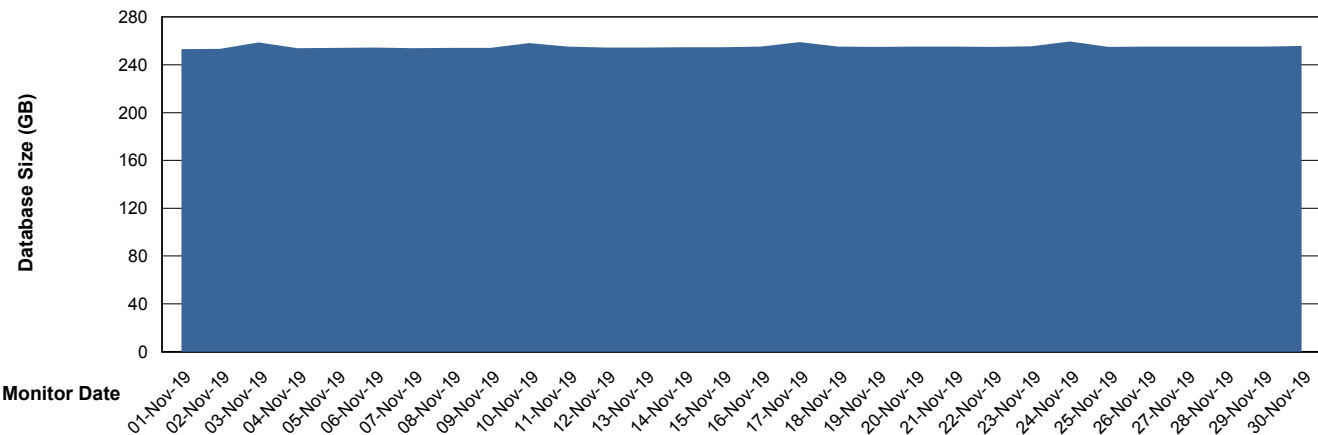

Database Performance STKDB_ABS1SB Standby Database

DB Processes Max 500
DB Sessions Max 774

Weekly SLA Customer Report

Customer STK_Production
 Database ID 82

DATABASE SIZE STKDB_ABS1 Production Database

Database growth over last month