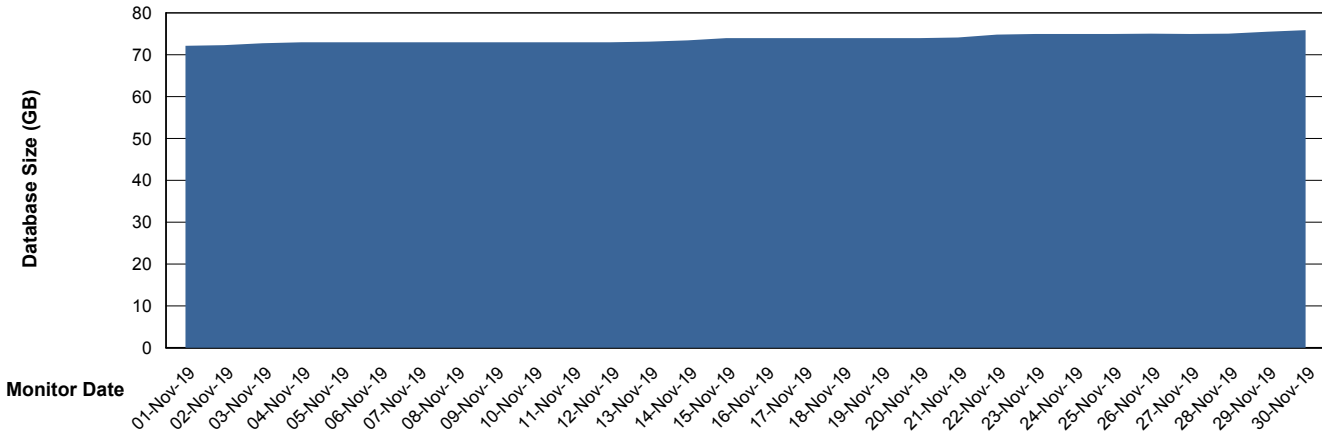

DATABASE SIZE SNGDB_Production

Database growth over last month

Database Tablespace SNGDB_Production

Date	Tablespace Name	Filesize (Gb)	Usedsize (Gb)	Percentage free
30-Nov-19	ABSDATA	120	21	83
	INDX	120	49	59
29-Nov-19	ABSDATA	120	21	83
	INDX	120	49	59
28-Nov-19	ABSDATA	120	21	83
	INDX	120	49	59
27-Nov-19	ABSDATA	120	21	83
	INDX	120	49	59
26-Nov-19	ABSDATA	120	21	83
	INDX	120	49	59
25-Nov-19	ABSDATA	120	21	83
	INDX	120	49	59
24-Nov-19	ABSDATA	120	21	83
	INDX	120	49	59