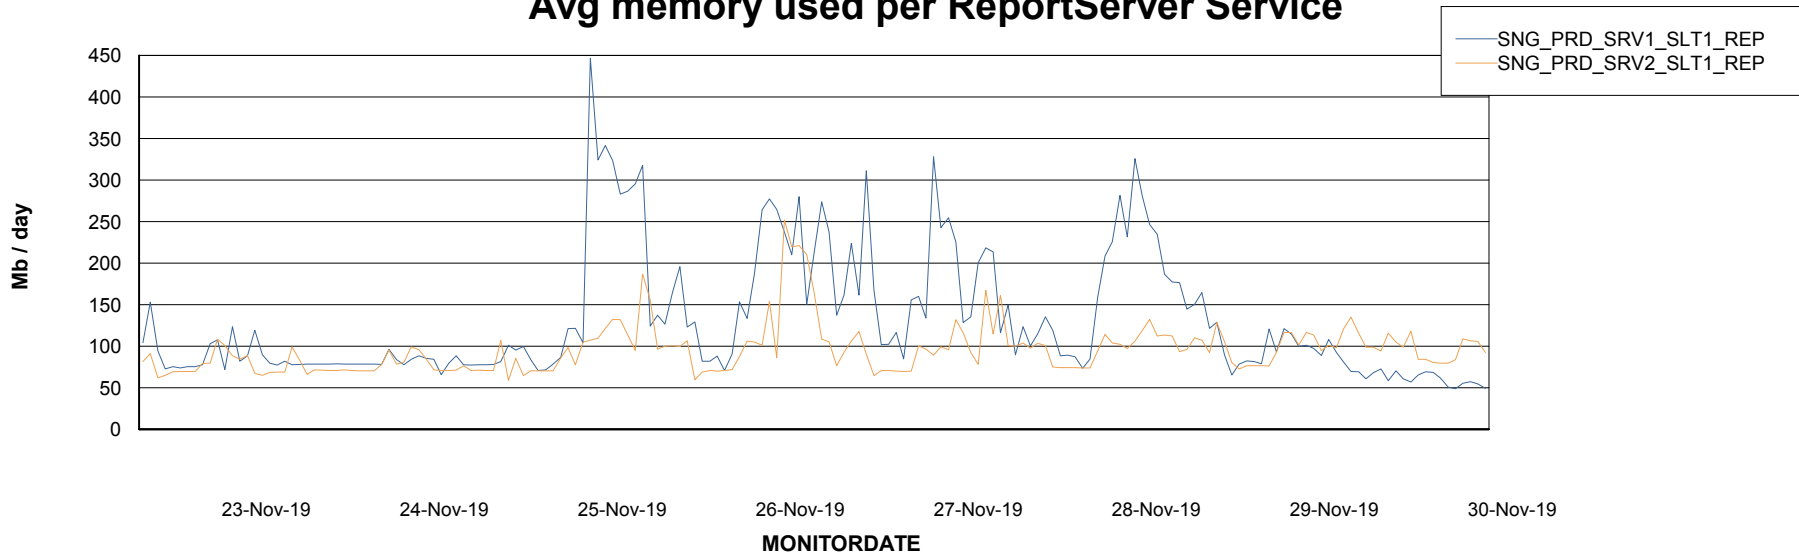

ABSSolute Application ReportServer Services

Avg memory used per ReportServer Service