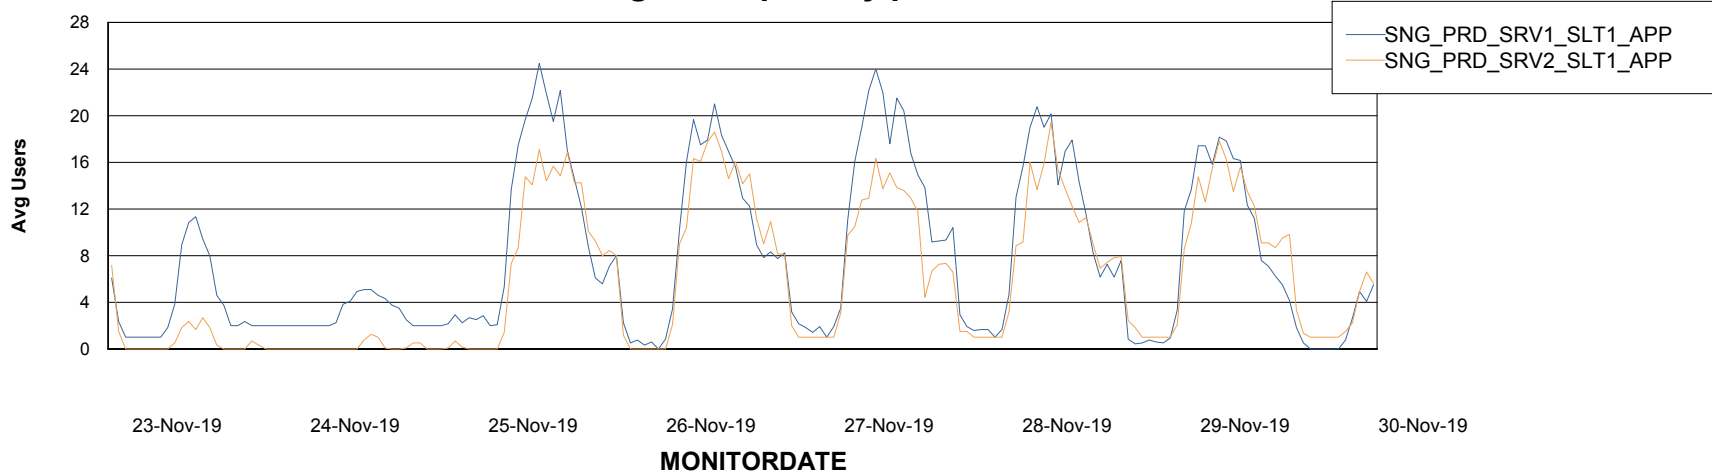

Avg users per day per ABS server