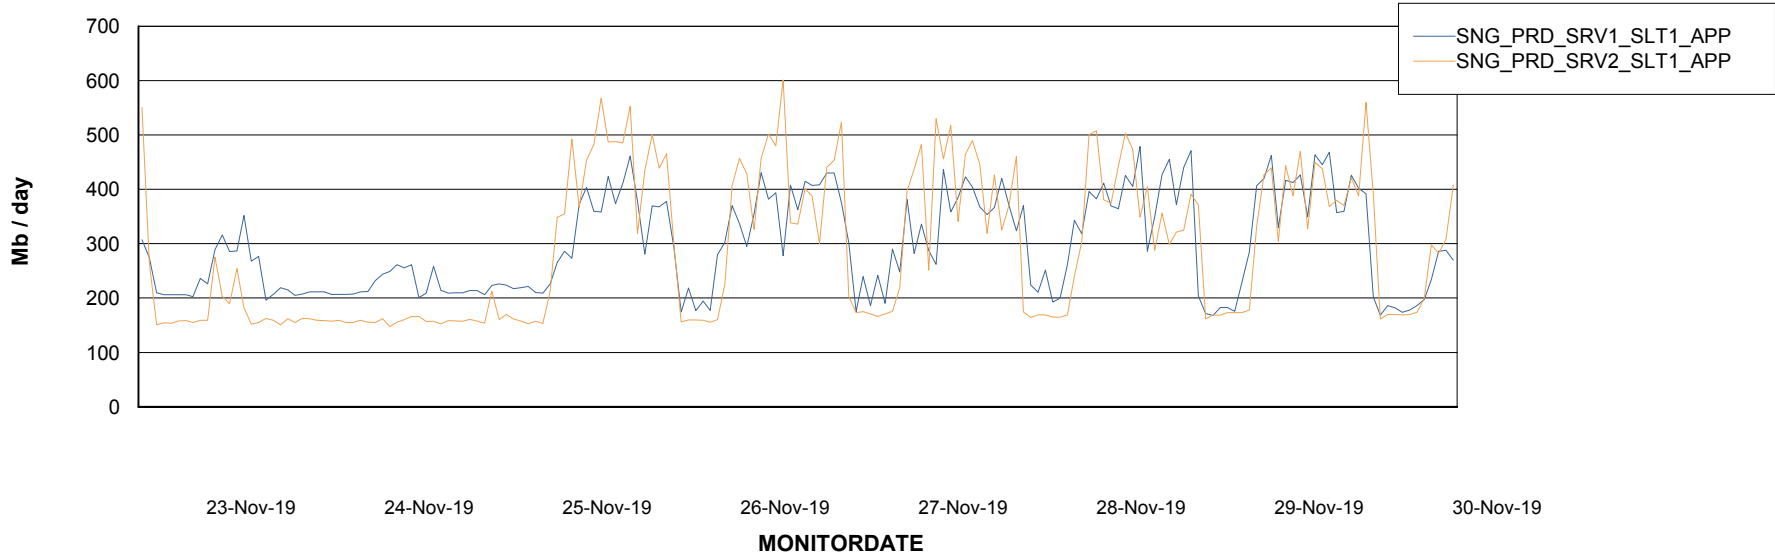

ABSSolute Application Server Services

Avg memory used per ABS Server Service