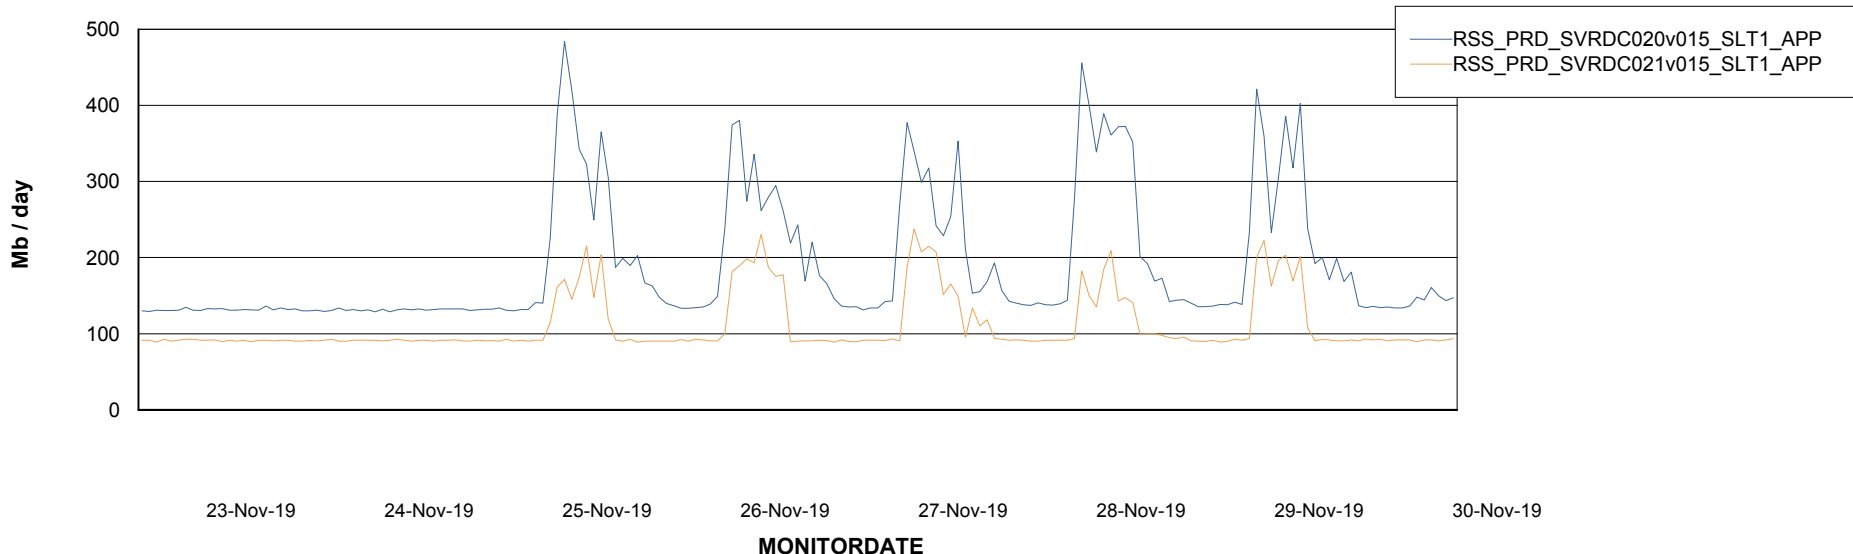

ABSSolute Application Server Services

Avg memory used per ABS Server Service