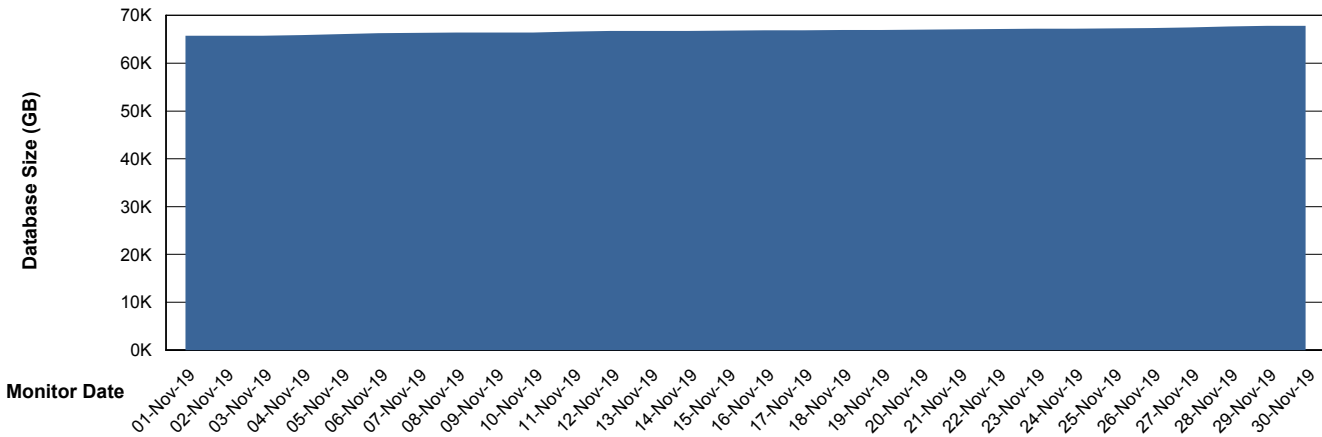

DATABASE SIZE RSSDB_Production

Database growth over last month

Database Tablespace RSSDB_Production

Date	Tablespace Name	Filesize (Gb)	Usedsize (Gb)	Percentage free
30-Nov-19	ABSDATA	35,000	27,969	20
	INDX	45,000	38,529	14
29-Nov-19	ABSDATA	35,000	27,905	20
	INDX	45,000	38,529	14
28-Nov-19	ABSDATA	35,000	27,905	20
	INDX	45,000	38,476	14
27-Nov-19	ABSDATA	35,000	27,824	21
	INDX	45,000	38,379	15
26-Nov-19	ABSDATA	35,000	27,800	21
	INDX	45,000	38,199	15
25-Nov-19	ABSDATA	35,000	27,736	21
	INDX	45,000	38,157	15
24-Nov-19	ABSDATA	35,000	27,728	21
	INDX	45,000	38,106	15