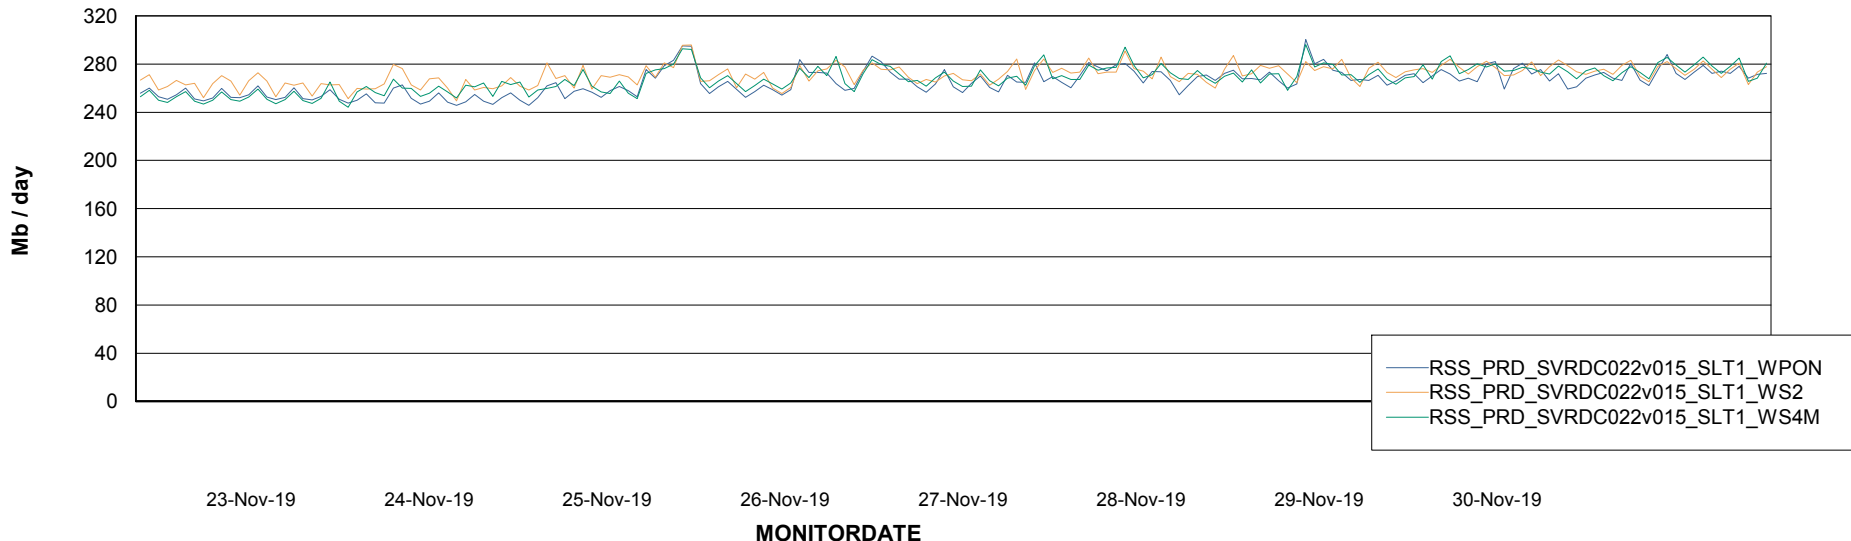

ABSSolute Web Component Services

Avg memory used per ABS Web component