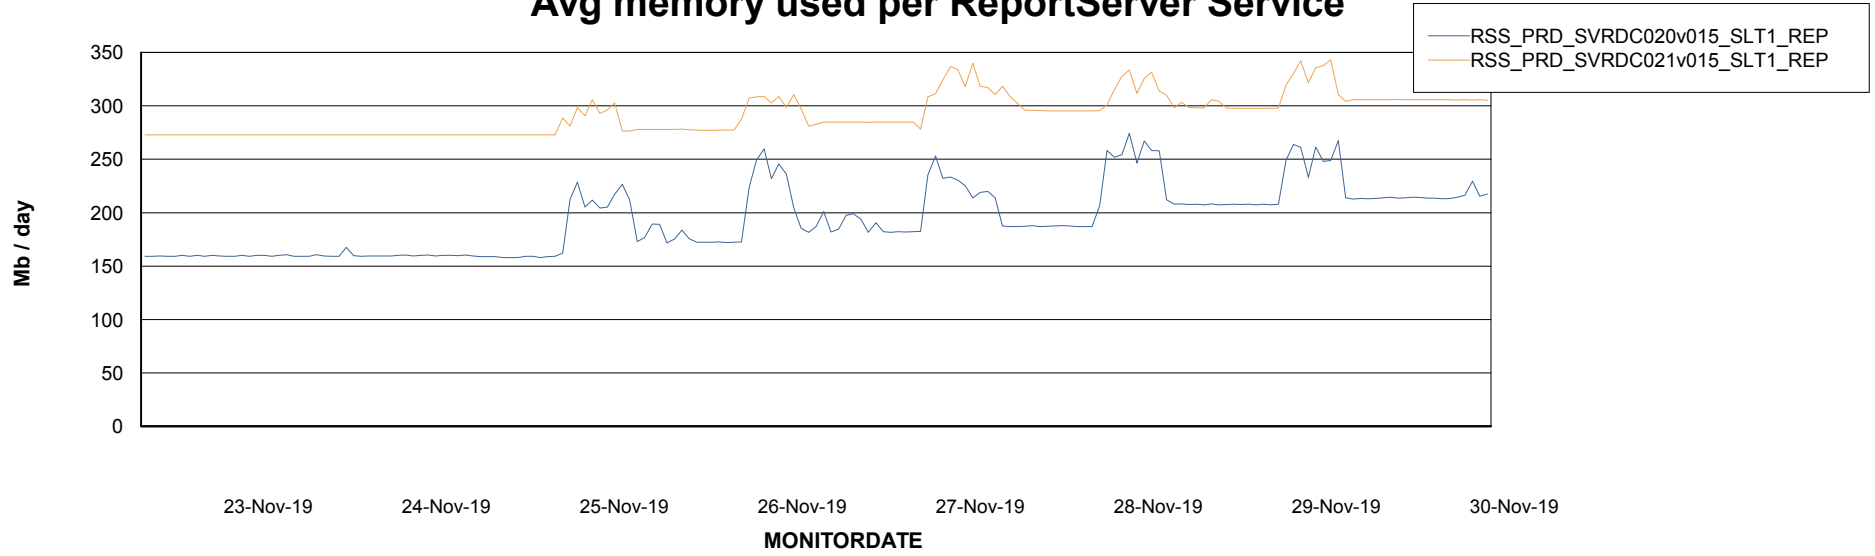

ABSSolute Application ReportServer Services

Avg memory used per ReportServer Service