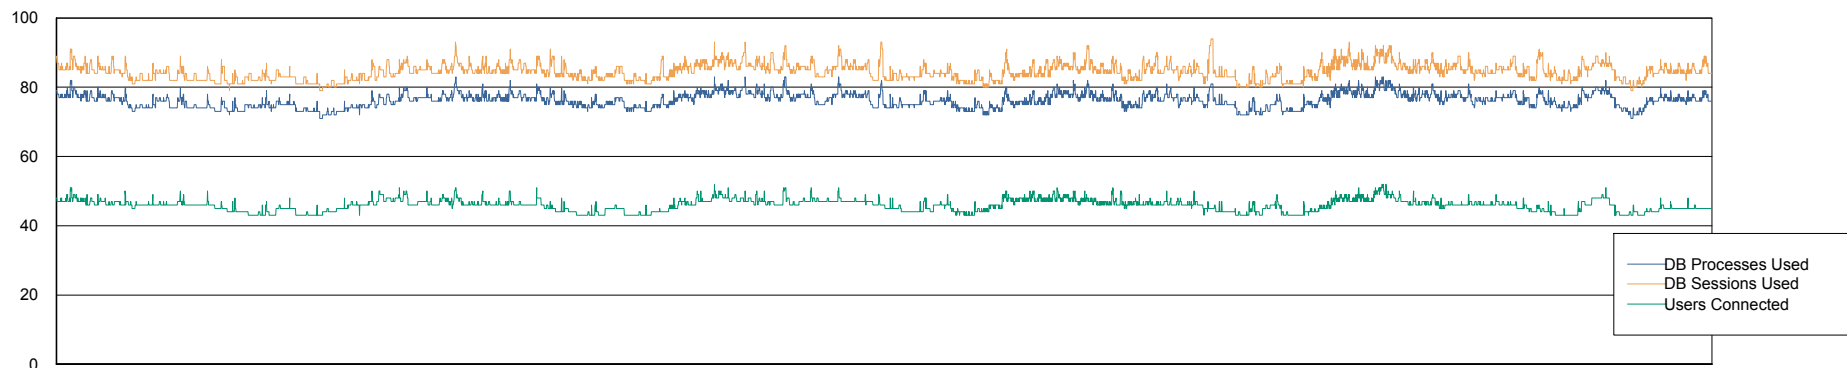

Database Performance RSSDB_Production