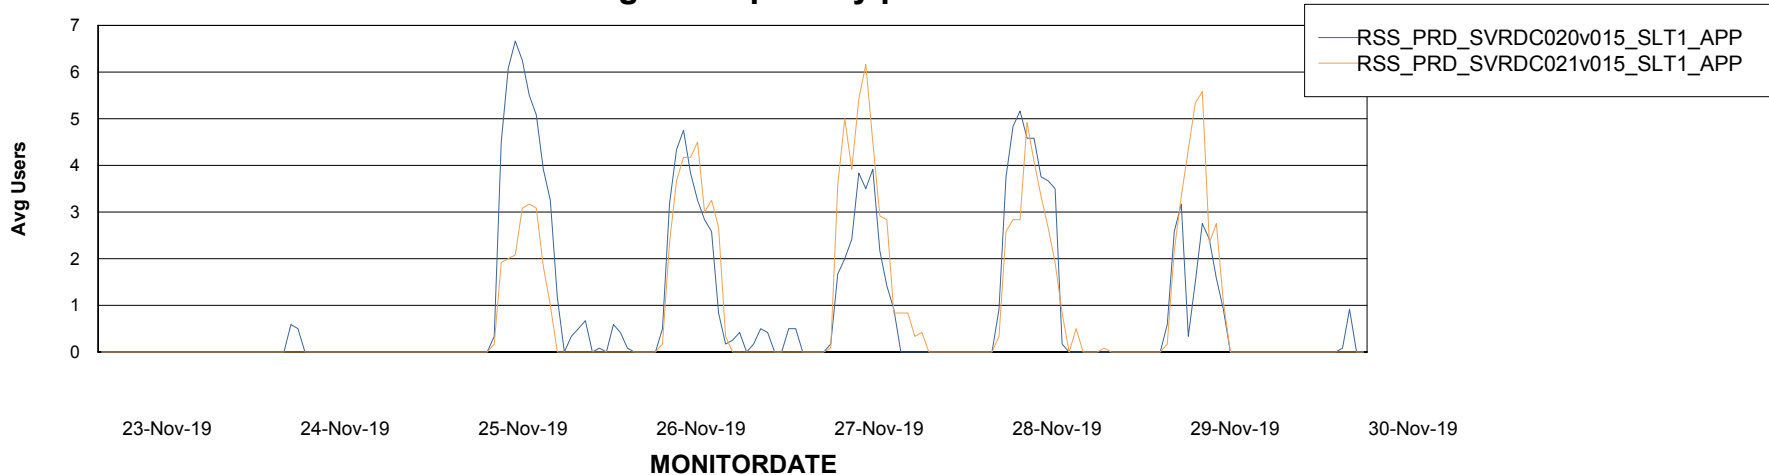

Avg users per day per ABS server