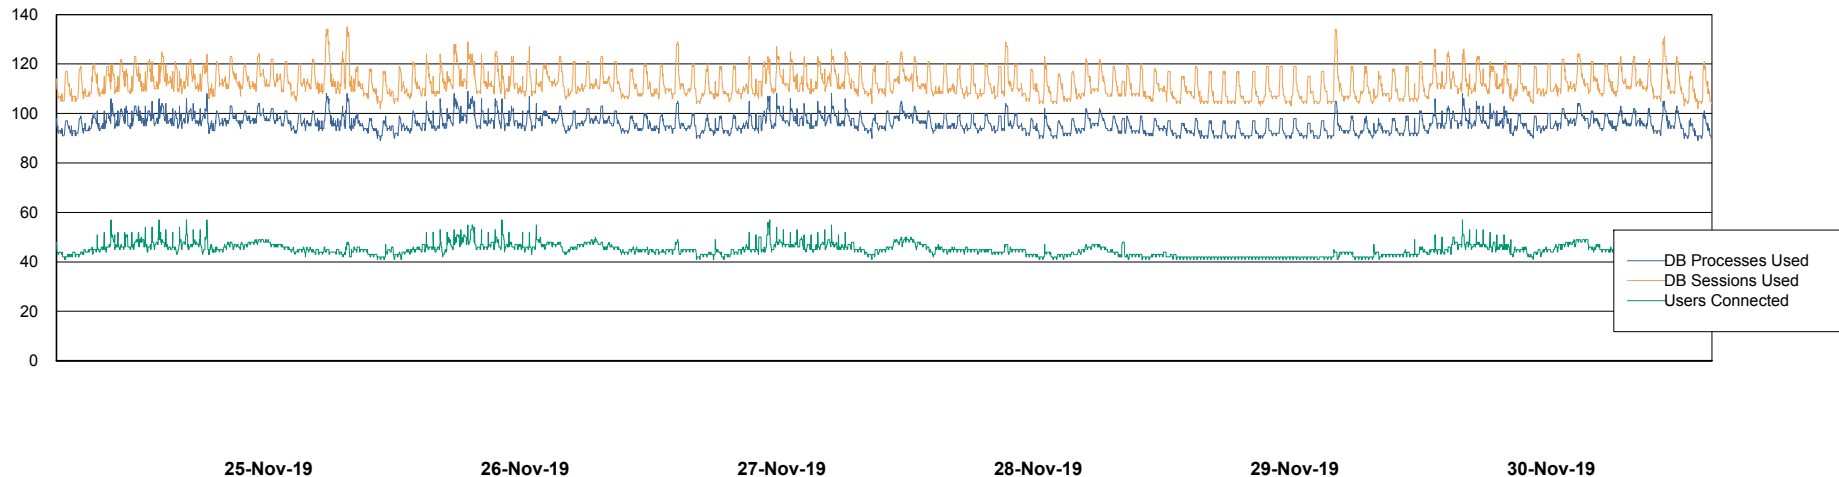

Database Performance PCODB_Production

DB Processes Max 350
DB Sessions Max 560