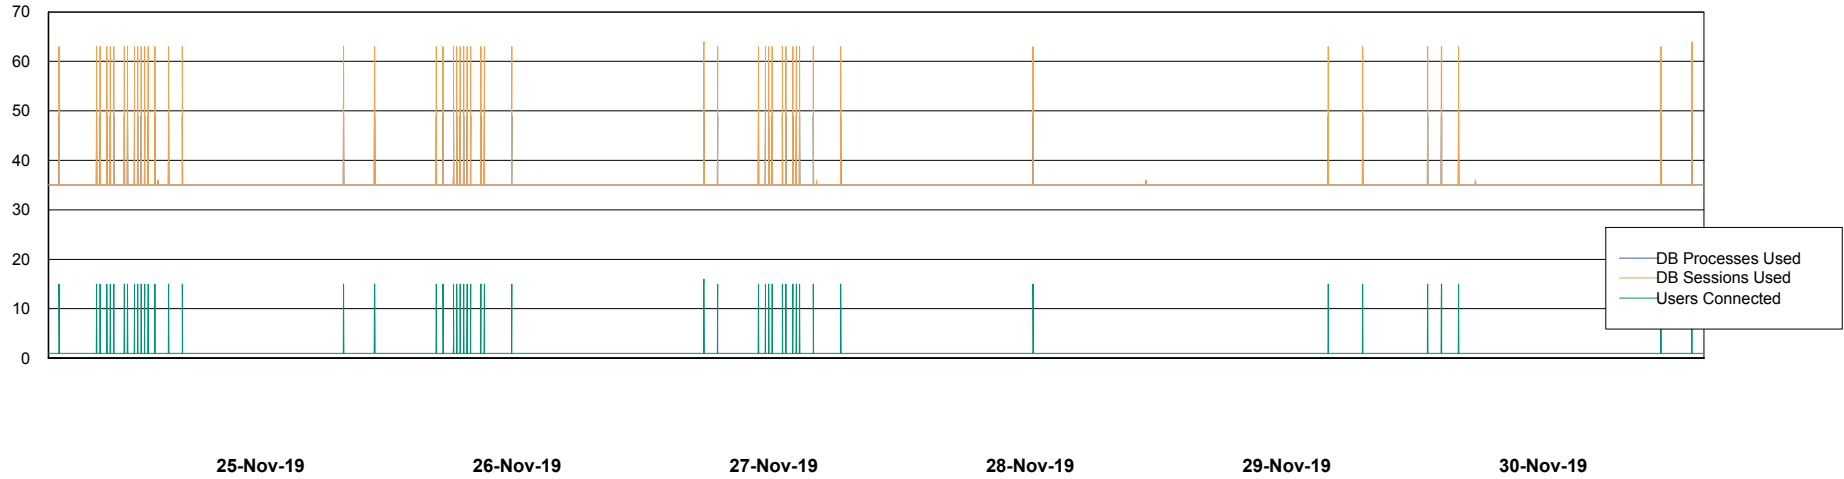

Database Performance PCODB_Standby

DB Processes Max 350
DB Sessions Max 552