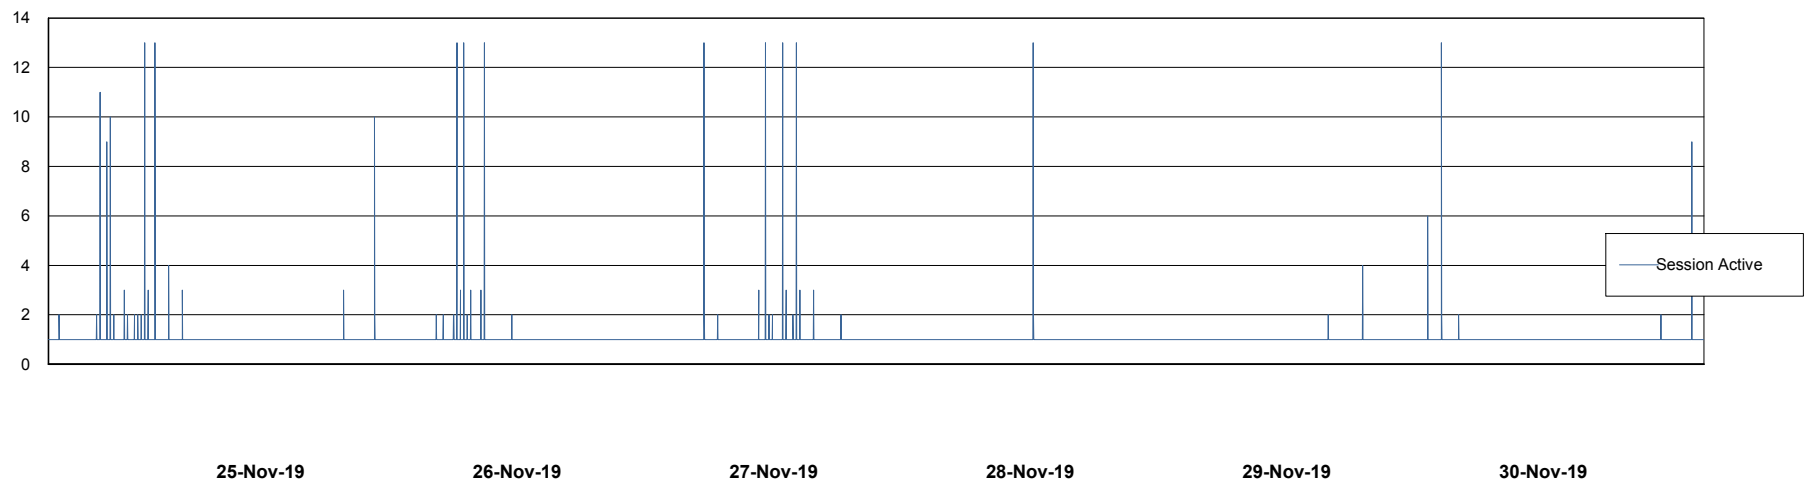

Database Performance PCODB_Standby

DB Processes Max 350
DB Sessions Max 552