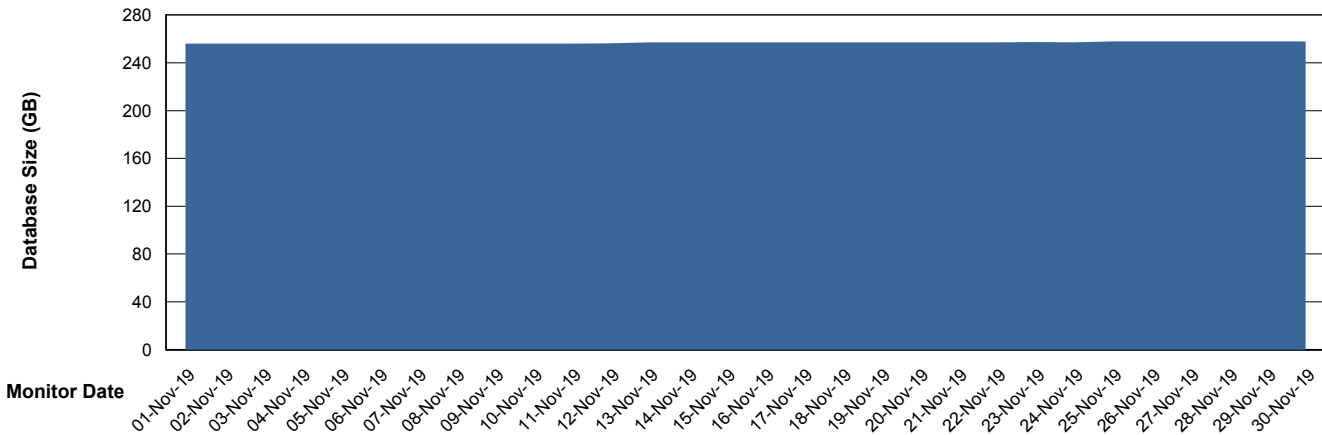

DATABASE SIZE PCODB_Production

Database growth over last month

Database Tablespace PCODB_Production

Date	Tablespace Name	Filesize (Gb)	Usedsize (Gb)	Percentage free
30-Nov-19	ABSDATA	150	93	38
	INDX	200	133	34
29-Nov-19	ABSDATA	150	93	38
	INDX	200	133	34
28-Nov-19	ABSDATA	150	92	39
	INDX	200	133	34
27-Nov-19	ABSDATA	150	92	39
	INDX	200	133	34
26-Nov-19	ABSDATA	150	92	39
	INDX	200	133	34
25-Nov-19	ABSDATA	150	92	39
	INDX	200	133	34
24-Nov-19	ABSDATA	150	92	39
	INDX	200	132	34