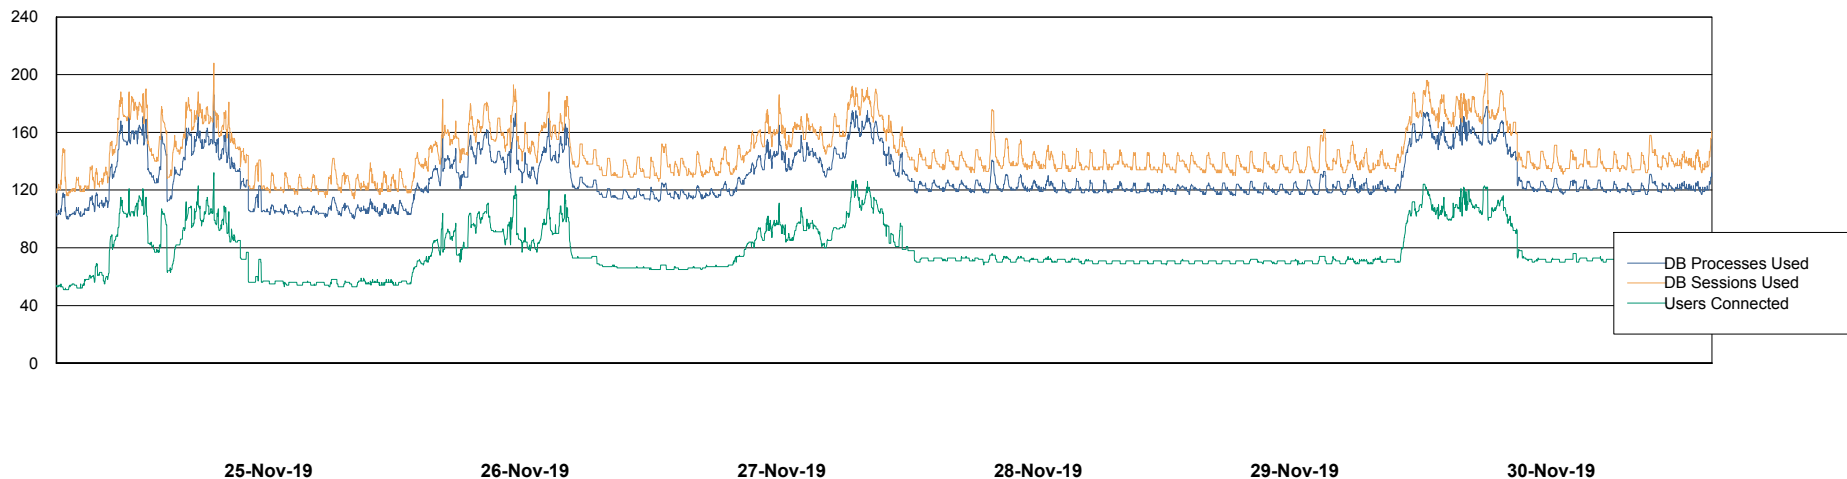

Weekly SLA Customer Report

Customer NIX_Production
Database ID 51

Database Performance NIXDB_BI

Weekly SLA Customer Report

Customer NIX_Production
Database ID 51

Database Performance NIXDB_Production

Weekly SLA Customer Report