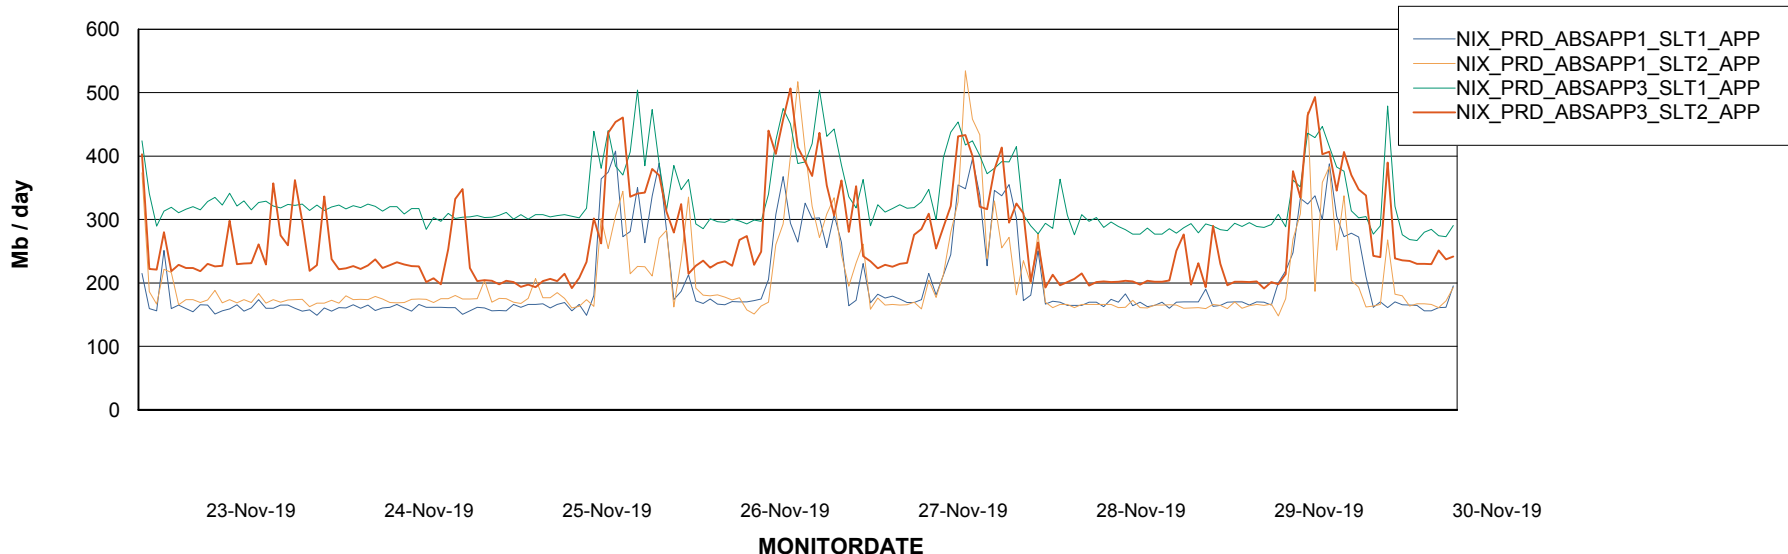

Standby Database Health NIX_Production

Recovery lag for last 7 days

Weekly SLA Customer Report

Customer NIX_Production
Database ID 51

ABSSolute Application Server Services

Avg memory used per ABS Server Service