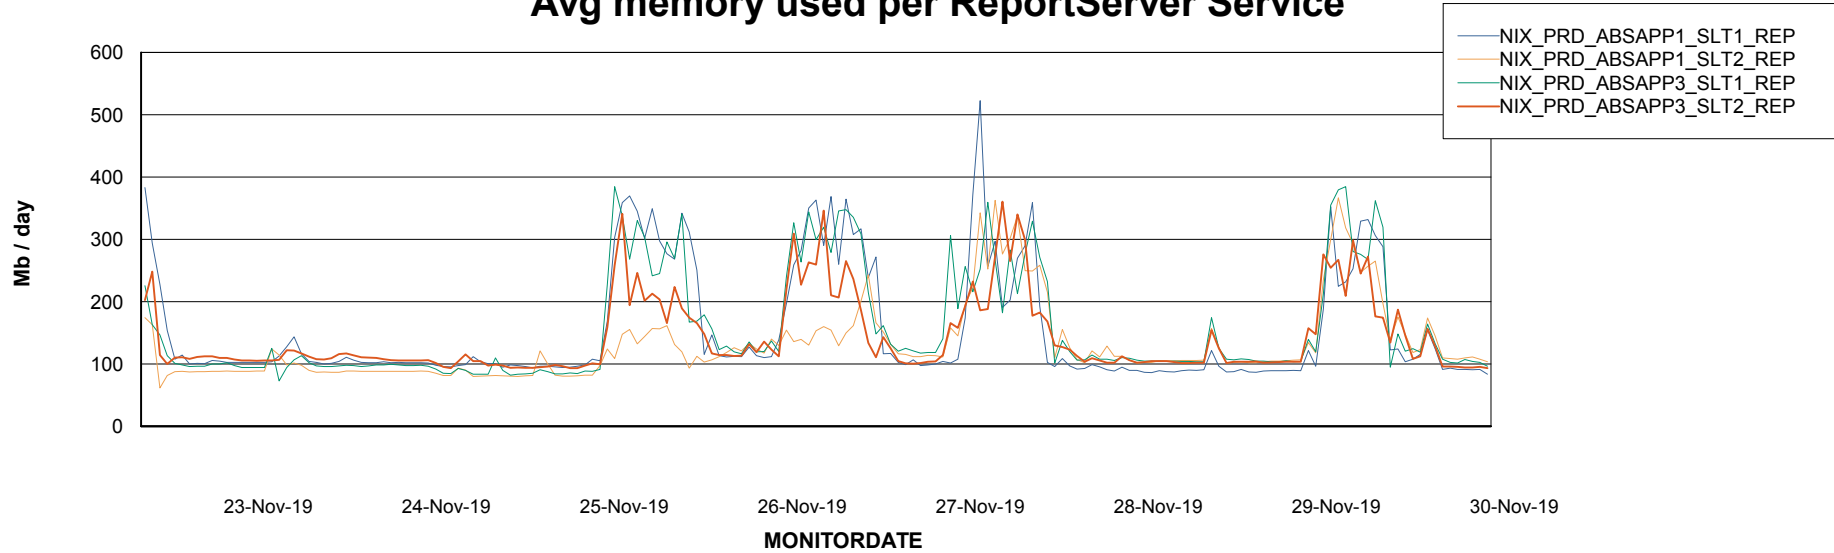

Avg users per day per ABS server

Weekly SLA Customer Report

Customer NIX_Production
Database ID 51

ABSSolute Application ReportServer Services

Avg memory used per ReportServer Service

Weekly SLA Customer Report