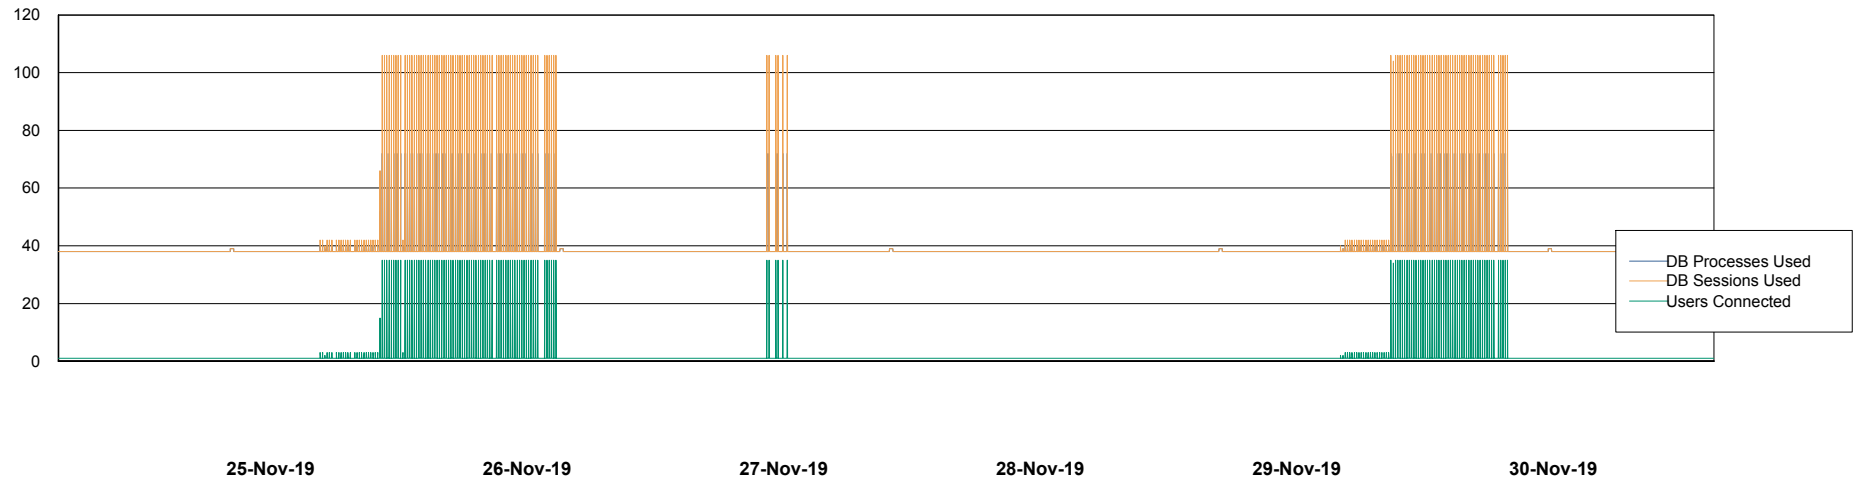

Weekly SLA Customer Report

Customer NIX_Production
Database ID 51

Database Performance NIXDB_BI

Weekly SLA Customer Report

Customer NIX_Production
Database ID 51

Database Performance NIXDB_Production

Weekly SLA Customer Report

Customer NIX_Production
Database ID 51

Database Performance NIXDB_Standby

Weekly SLA Customer Report

Customer NIX_Production
Database ID 51

DATABASE SIZE NIXDB_BI

Database growth over last month

DATABASE SIZE NIXDB_Production