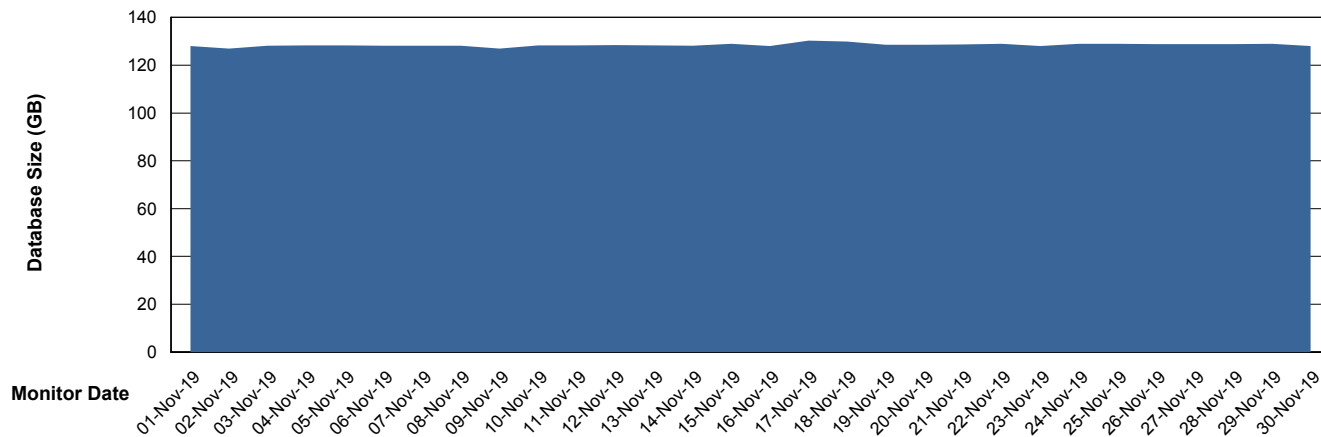

Customer NIX_Production
Database ID 51

Database Performance NIXDB_Standby

Weekly SLA Customer Report

Customer NIX_Production
Database ID 51

DATABASE SIZE NIXDB_BI

Database growth over last month

DATABASE SIZE NIXDB_Production