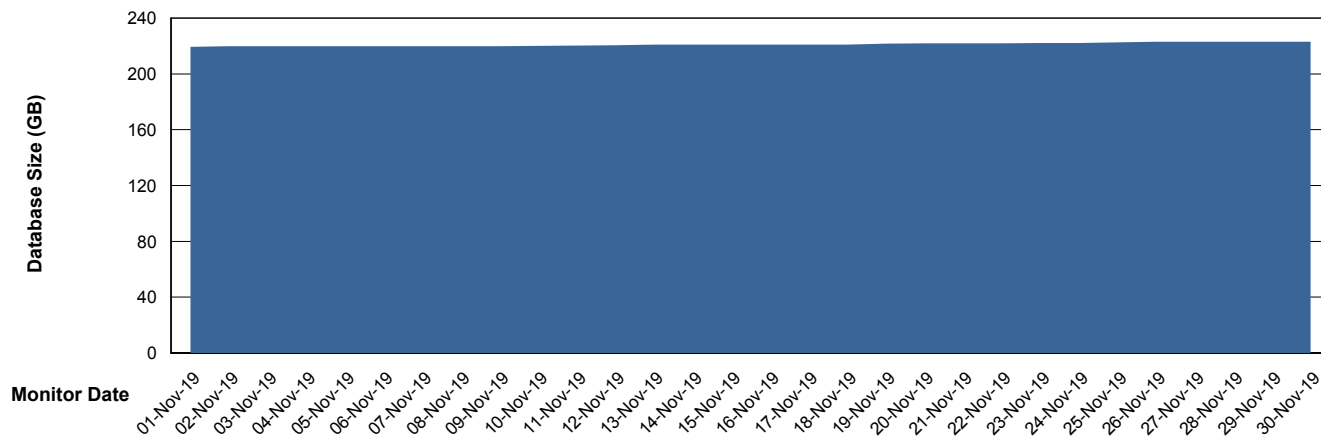

DATABASE SIZE NIXDB_Production

Database growth over last month