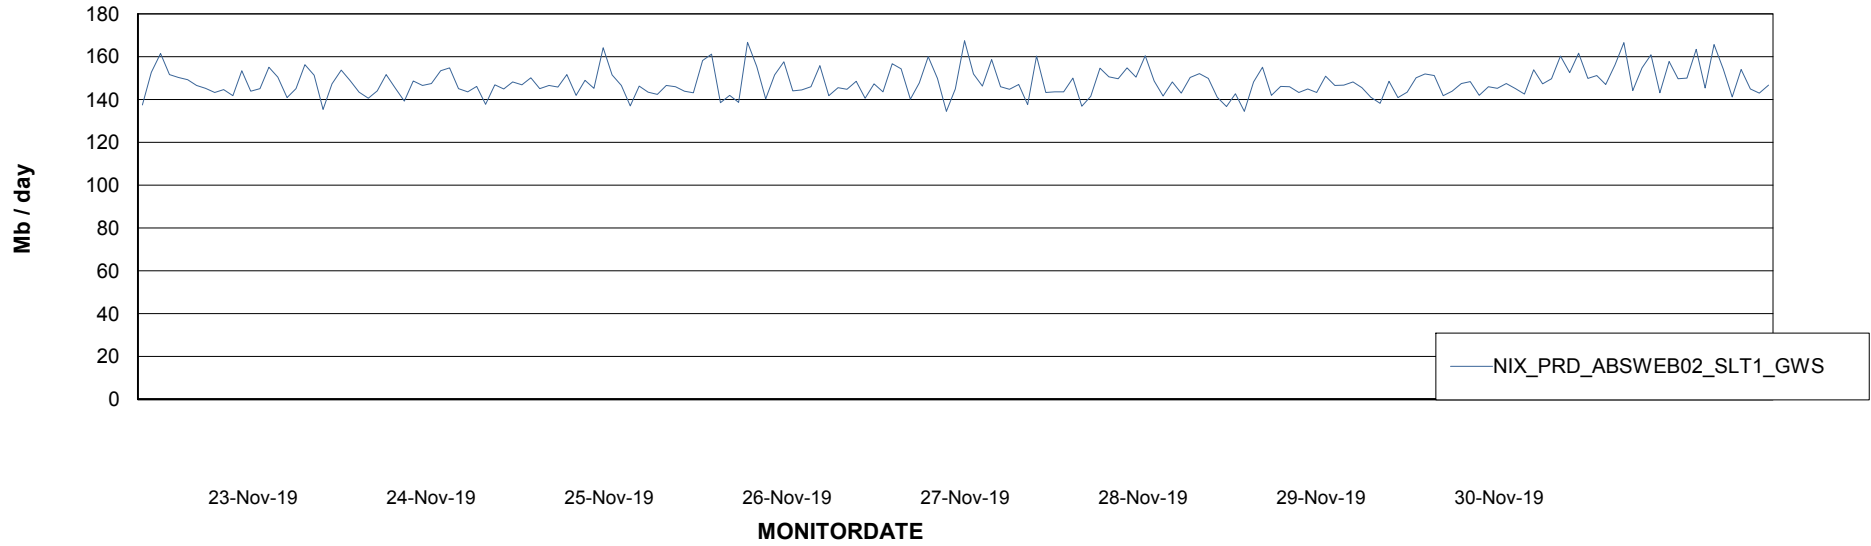

ABSSolute Web Component Services

Avg memory used per ABS Web component