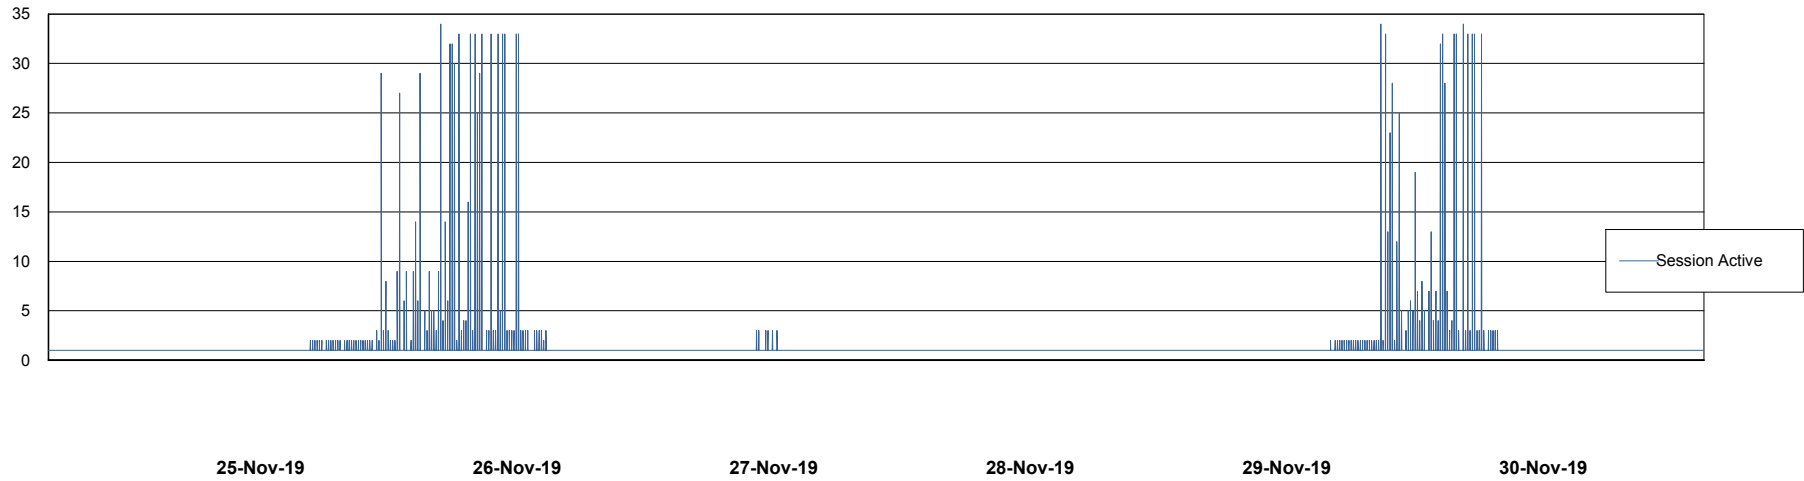

Database Performance NIXDB_Standby