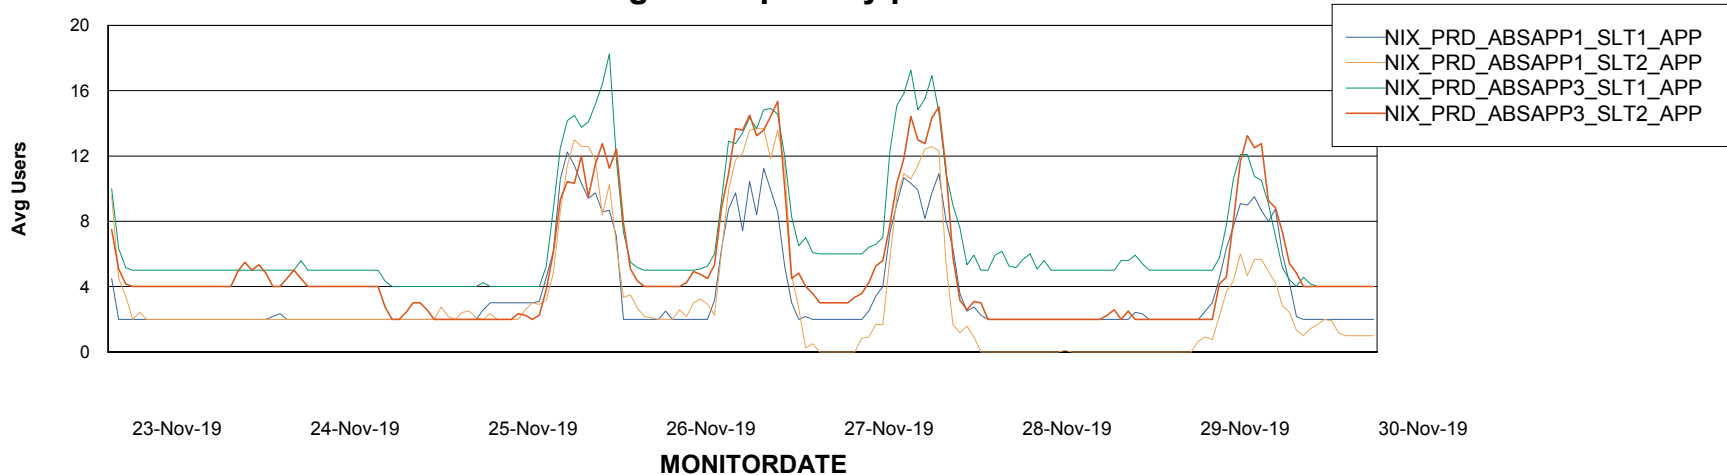

Avg users per day per ABS server