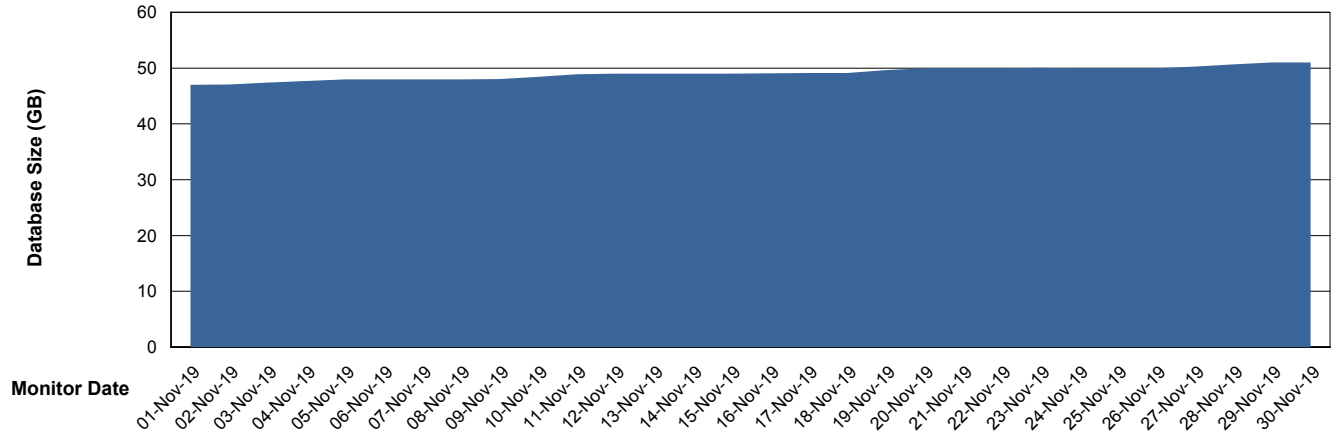

DATABASE SIZE LSS_ABSME_DB_LIODA4

Database growth over last month

Weekly SLA Customer Report

Customer LSS_Prod (NO SLA)
Database ID 96

DATABASE SIZE LSS_ABSME2_DB_LIODA4

Database growth over last month

Weekly SLA Customer Report