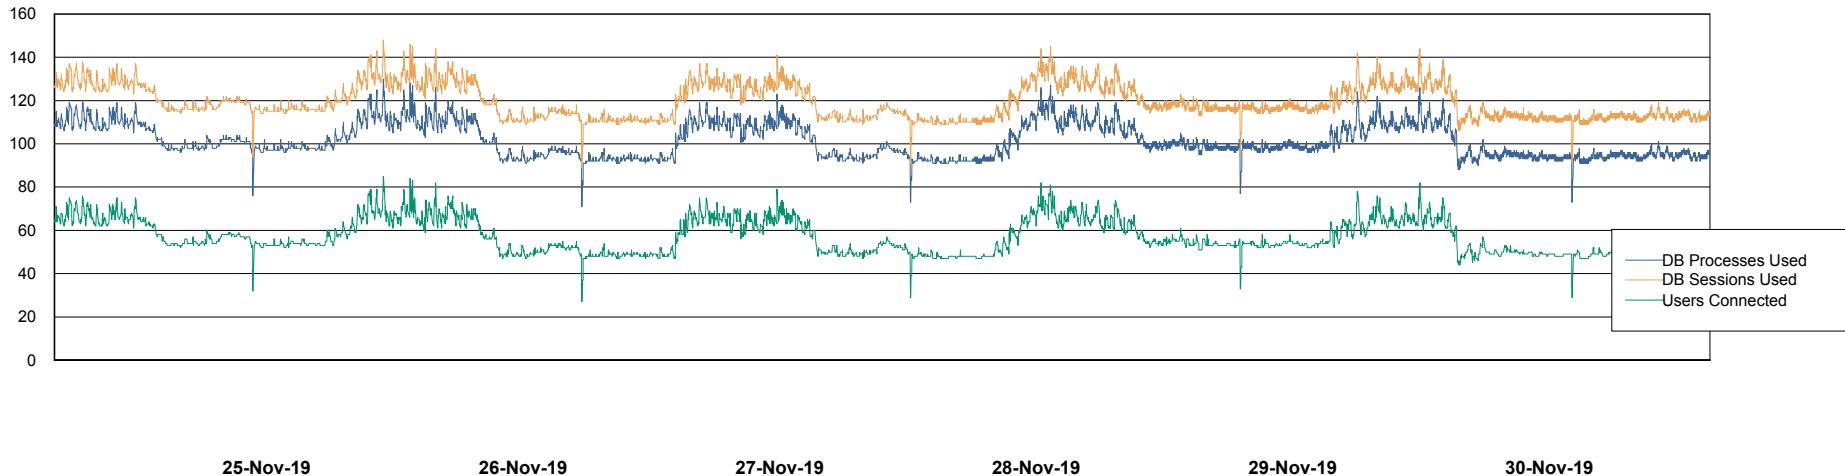

Database Performance LSS_ABSEE2_DB_LIODA5

DB Processes Max 1,000
DB Sessions Max 1,522