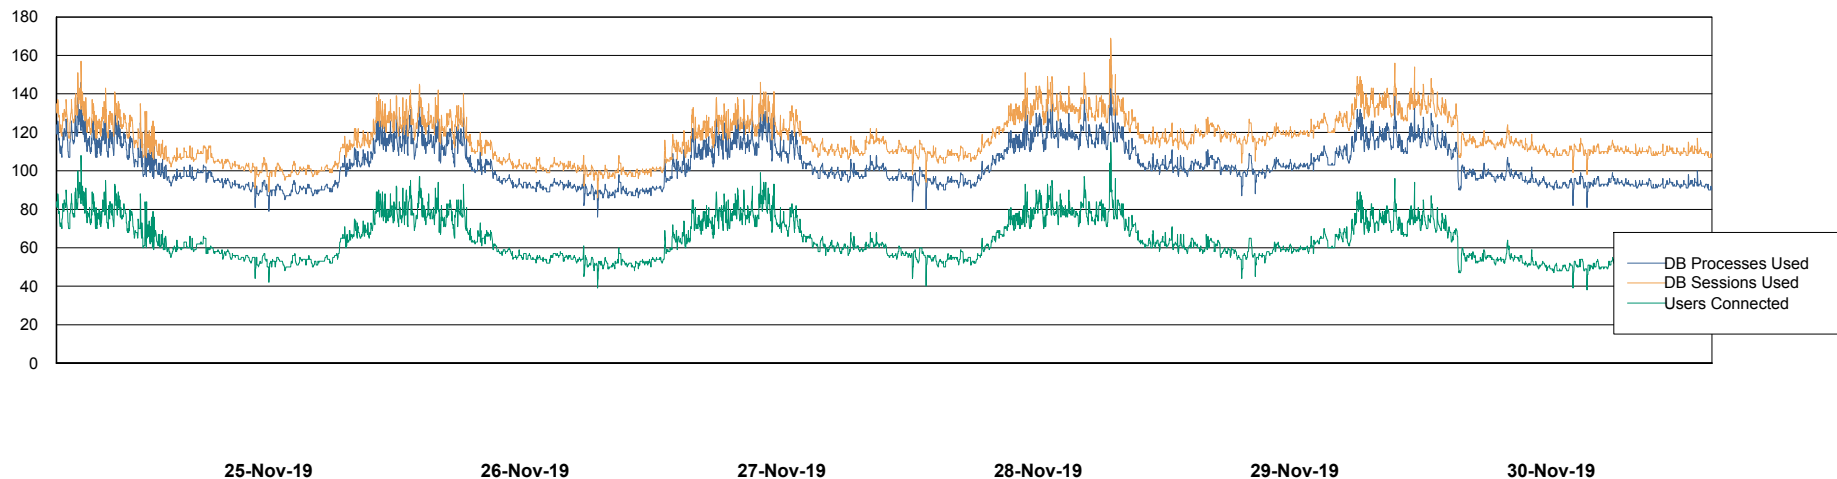

Database Performance LSS_ABSEE2_DB_LIODA5

DB Processes Max 1,000
DB Sessions Max 1,522

Weekly SLA Customer Report

Customer LSS_Prod (NO SLA)
Database ID 96

Database Performance LSS_ABSME_DB_LIODA4

DB Processes Max 1,000
DB Sessions Max 1,522