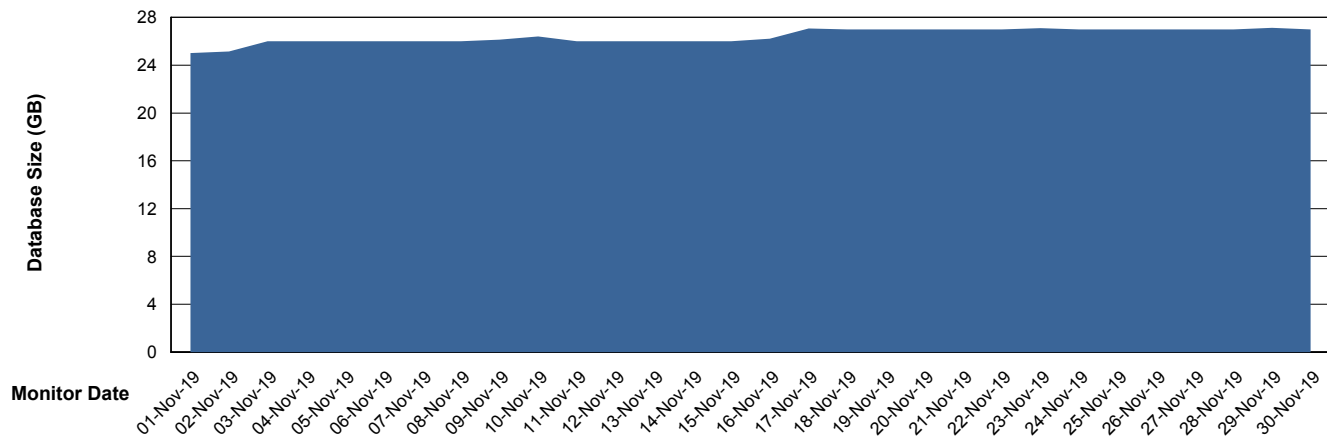

Database growth over last month

DATABASE SIZE LSS_ABSEE_DB_LIODA5

Database growth over last month

Weekly SLA Customer Report

Customer LSS_Prod (NO SLA)
Database ID 96

DATABASE SIZE LSS_ABSEE2_DB_LIODA5

Database growth over last month