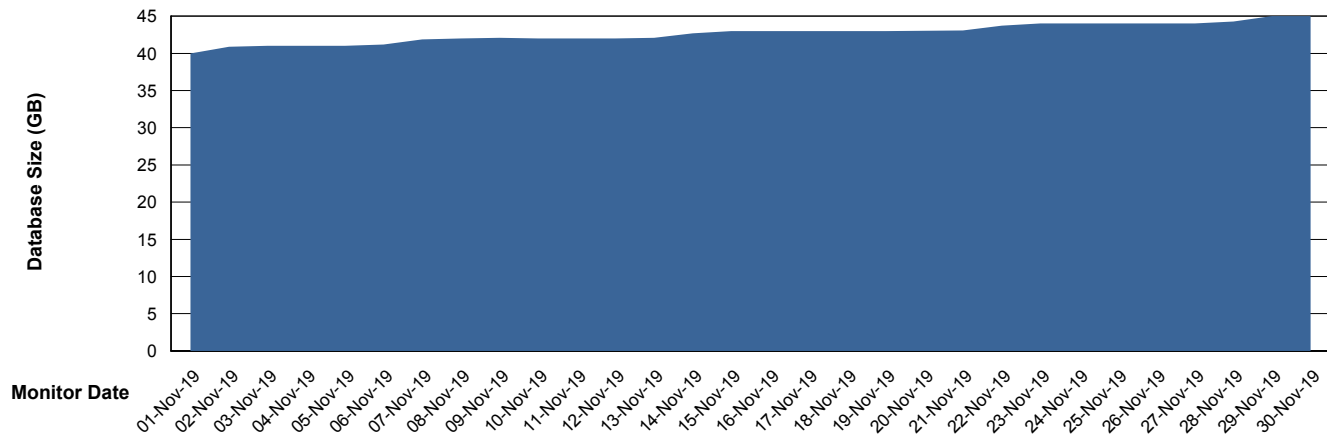

DATABASE SIZE LSS_ABSCH_DB_LIODA3

Database growth over last month

DATABASE SIZE LSS_ABSCH2_DB_LIODA3

Database growth over last month

Weekly SLA Customer Report

Customer LSS_Prod (NO SLA)
Database ID 96

DATABASE SIZE LSS_ABSCH3_DB_LIODA3

Database growth over last month

DATABASE SIZE LSS_ABSEE_DB_LIODA5

Database growth over last month

Weekly SLA Customer Report

Customer LSS_Prod (NO SLA)
Database ID 96

DATABASE SIZE LSS_ABSEE2_DB_LIODA5

Database growth over last month