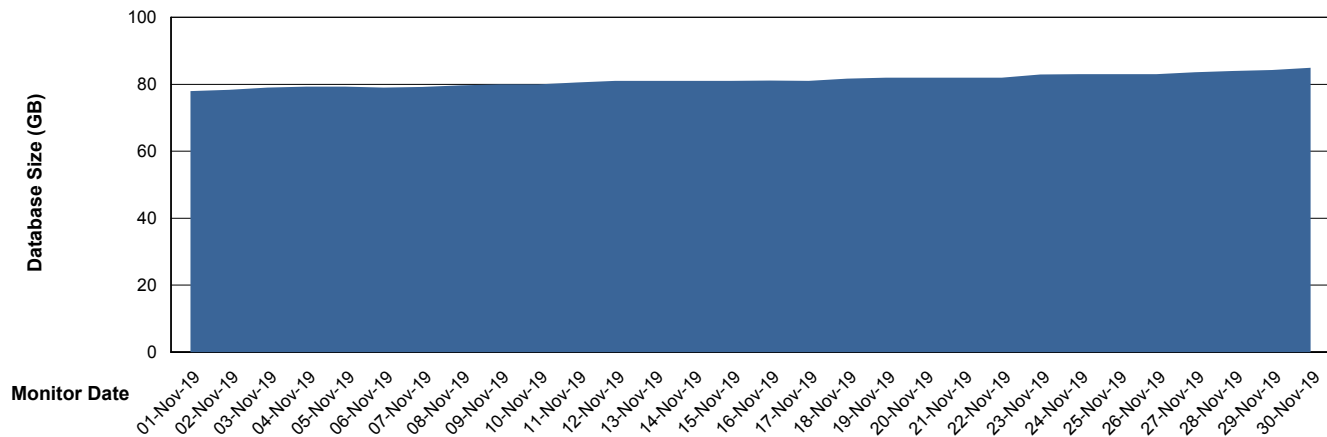

DATABASE SIZE LSS_ABSCH_DB_LIODA3

Database growth over last month

DATABASE SIZE LSS_ABSCH2_DB_LIODA3

Database growth over last month

Weekly SLA Customer Report

Customer LSS_Prod (NO SLA)
Database ID 96

DATABASE SIZE LSS_ABSCH3_DB_LIODA3

Database growth over last month

DATABASE SIZE LSS_ABSEE_DB_LIODA5

Database growth over last month

Weekly SLA Customer Report

Customer LSS_Prod (NO SLA)
Database ID 96

DATABASE SIZE LSS_ABSEE2_DB_LIODA5

Database growth over last month