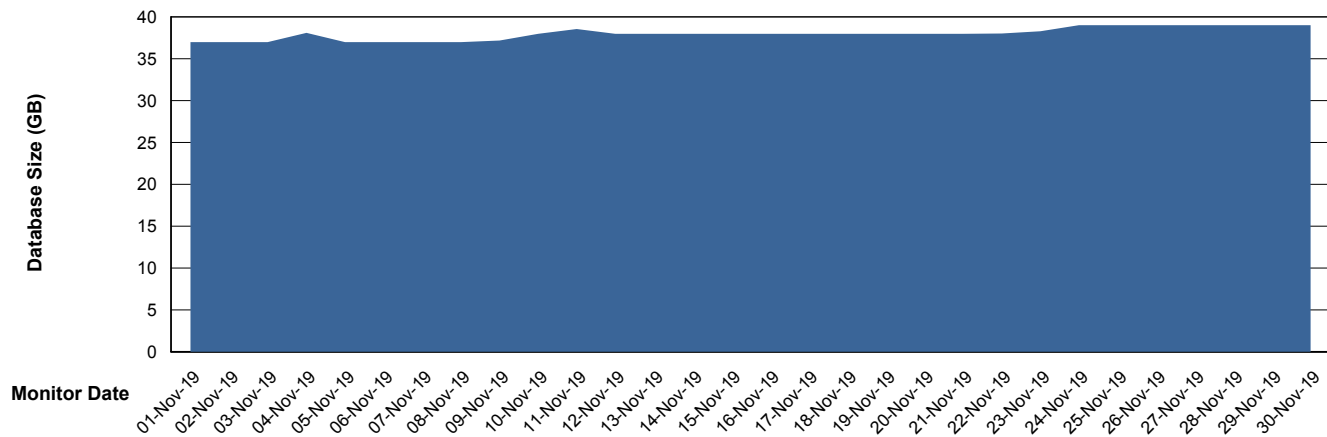

DATABASE SIZE LSS_ABSCH_DB_LIODA3

Database growth over last month