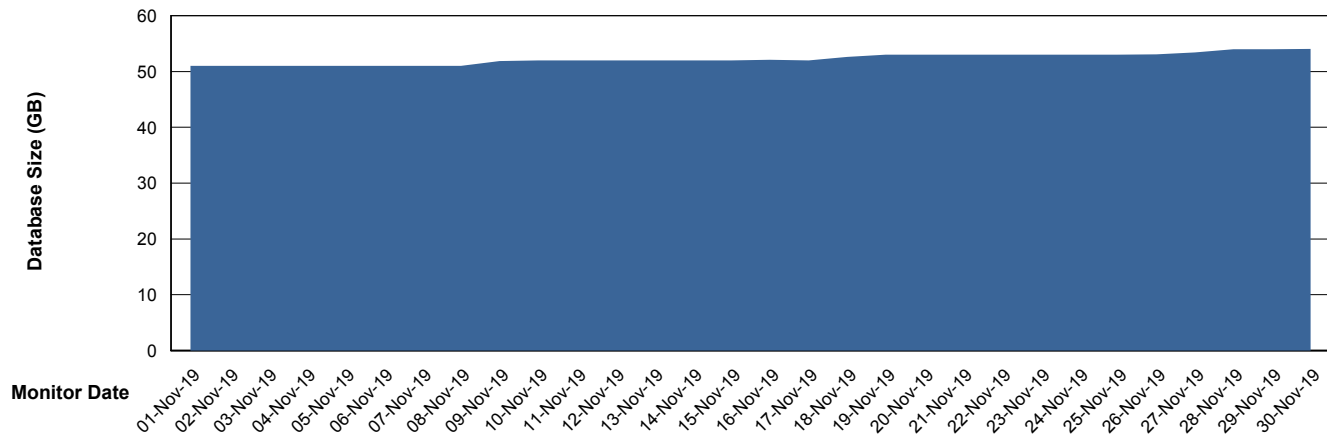

DATABASE SIZE LSS_ABSCH2_DB_LIODA3

Database growth over last month