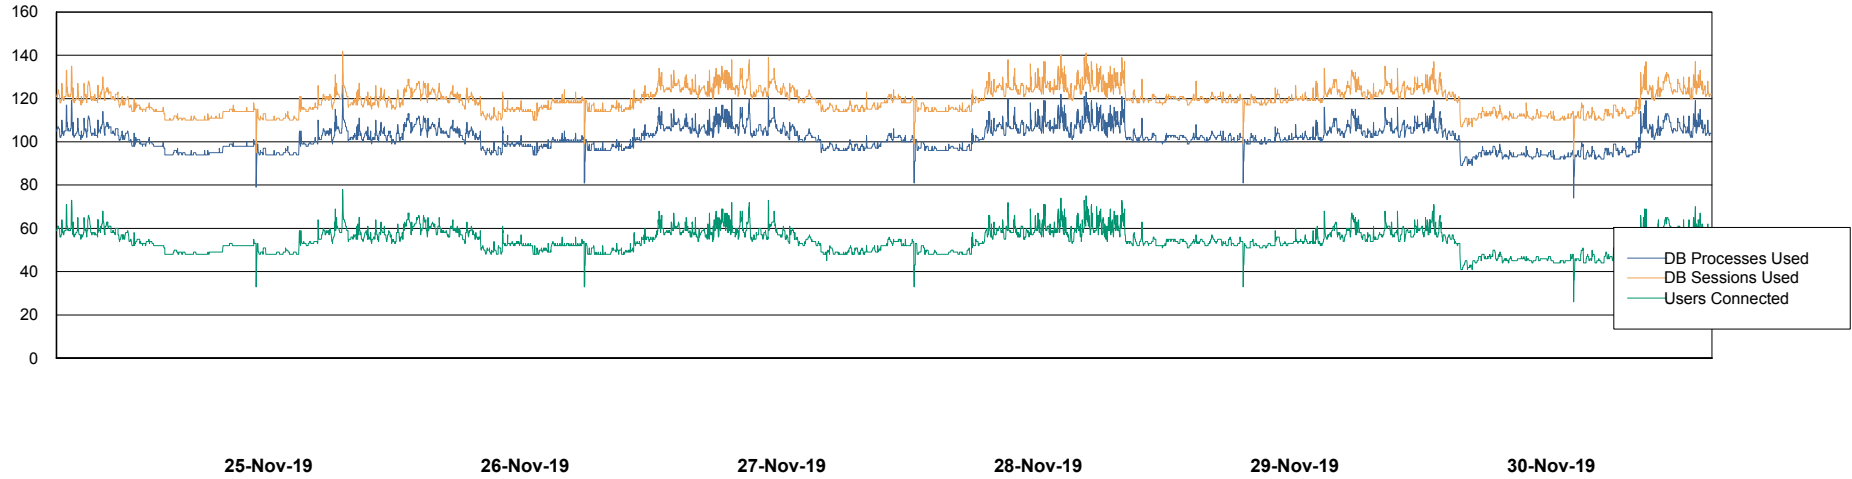

Database Performance LSS_ABSCH2_DB_LIODA3

DB Processes Max 1,000
DB Sessions Max 1,560