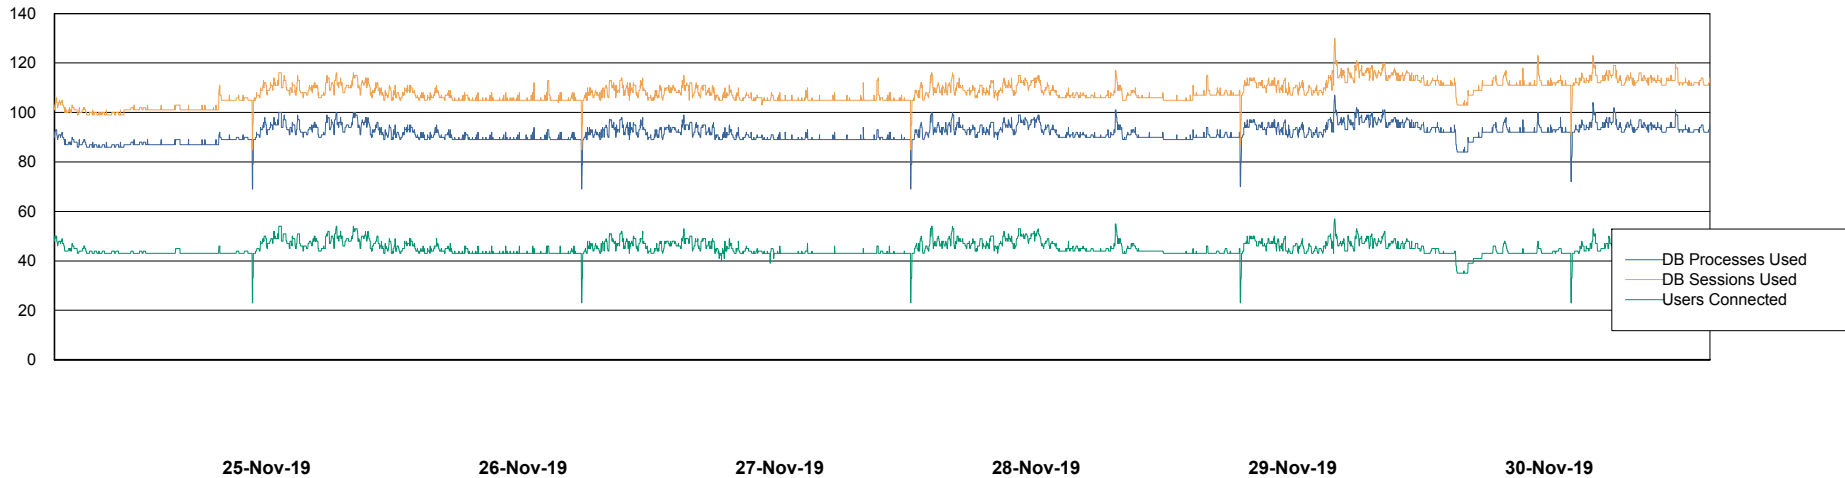

Database Performance LSS_ABSCH_DB_LIODA3

DB Processes Max 1,000
DB Sessions Max 1,560