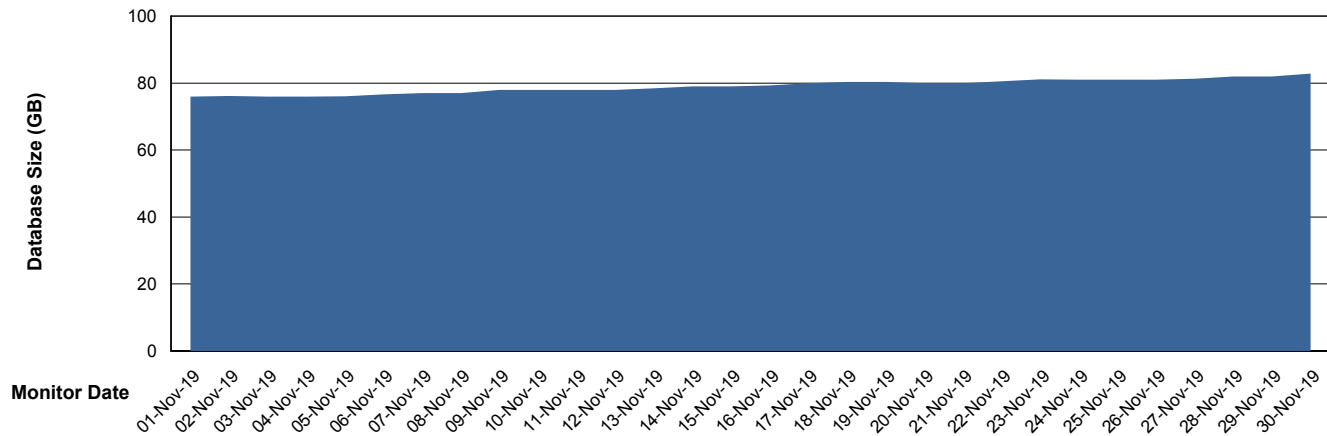

DATABASE SIZE LSS_ABSME_DB_LIODA4

Database growth over last month