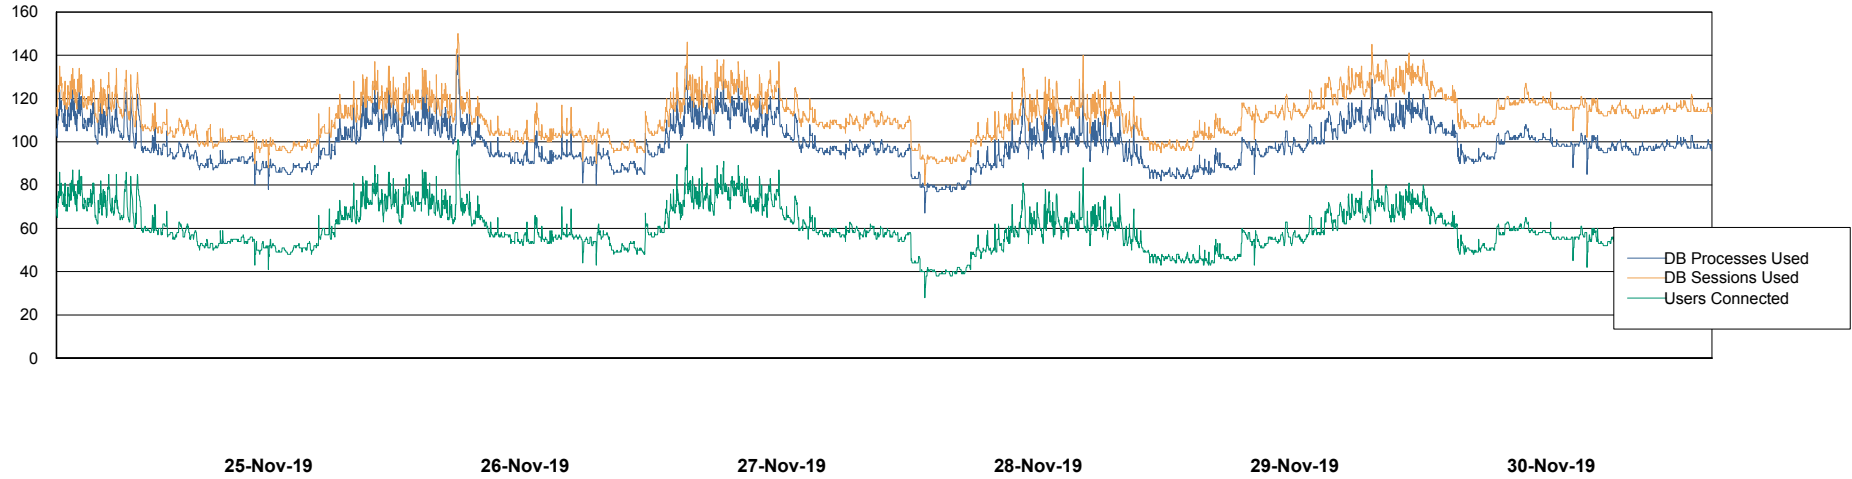

Database Performance LSS_ABSME2_DB_LIODA4

DB Processes Max 1,000
DB Sessions Max 1,522