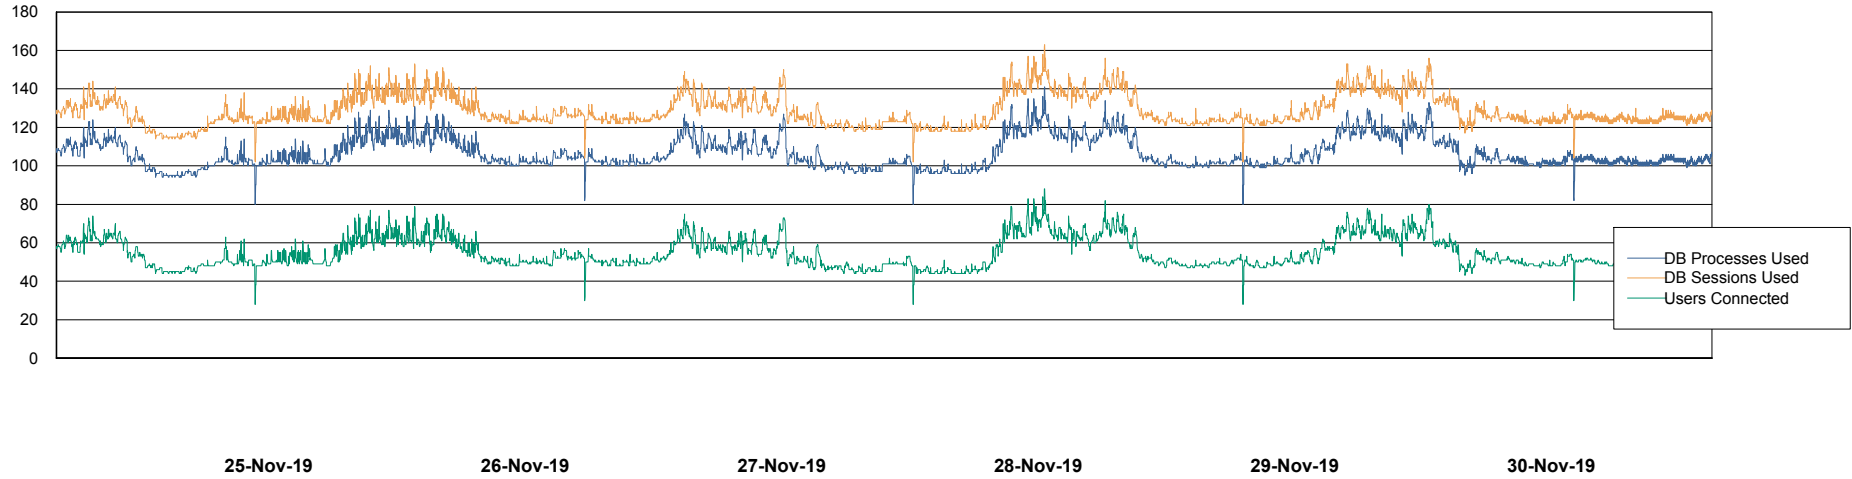

Database Performance LSS_ABSCH2_DB_LIODA3

DB Processes Max 1,000
DB Sessions Max 1,560

Weekly SLA Customer Report

Customer LSS_Prod (NO SLA)
Database ID 96

Database Performance LSS_ABSCH3_DB_LIODA3

DB Processes Max 1,000
DB Sessions Max 1,560