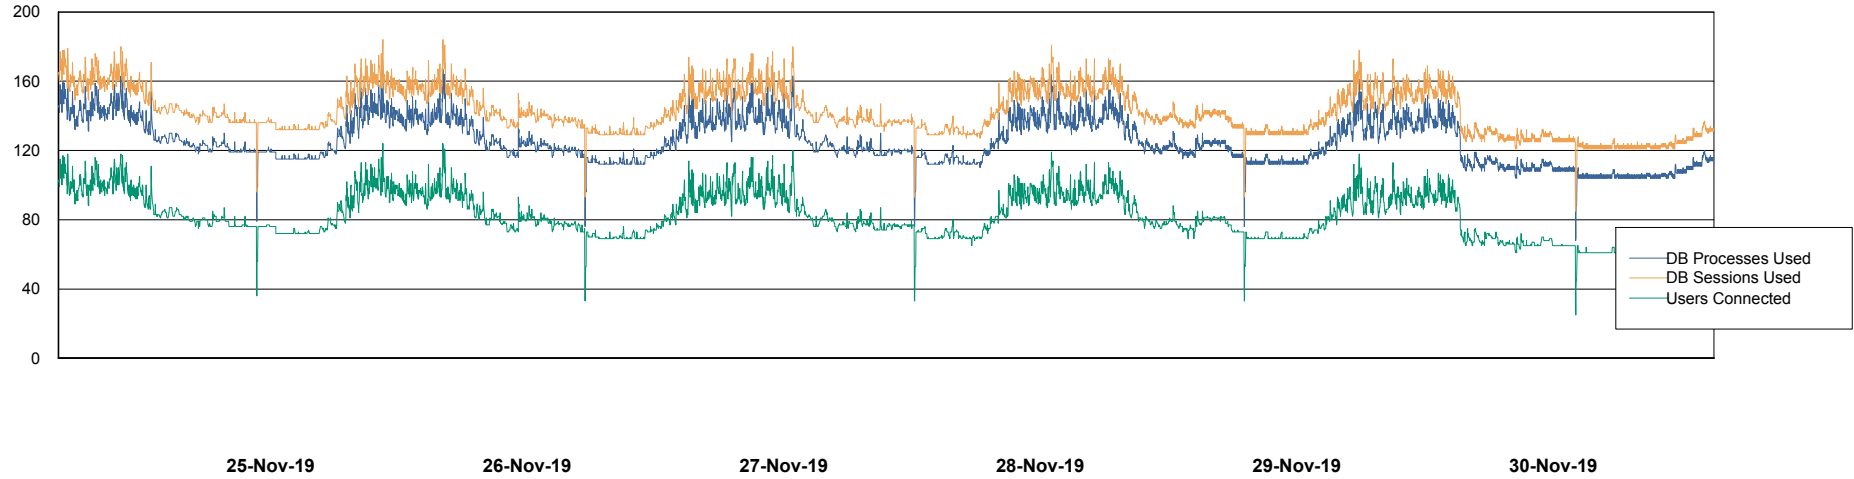

Database Performance LSS_ABSEE_DB_LIODA5

DB Processes Max 1,000
DB Sessions Max 1,522