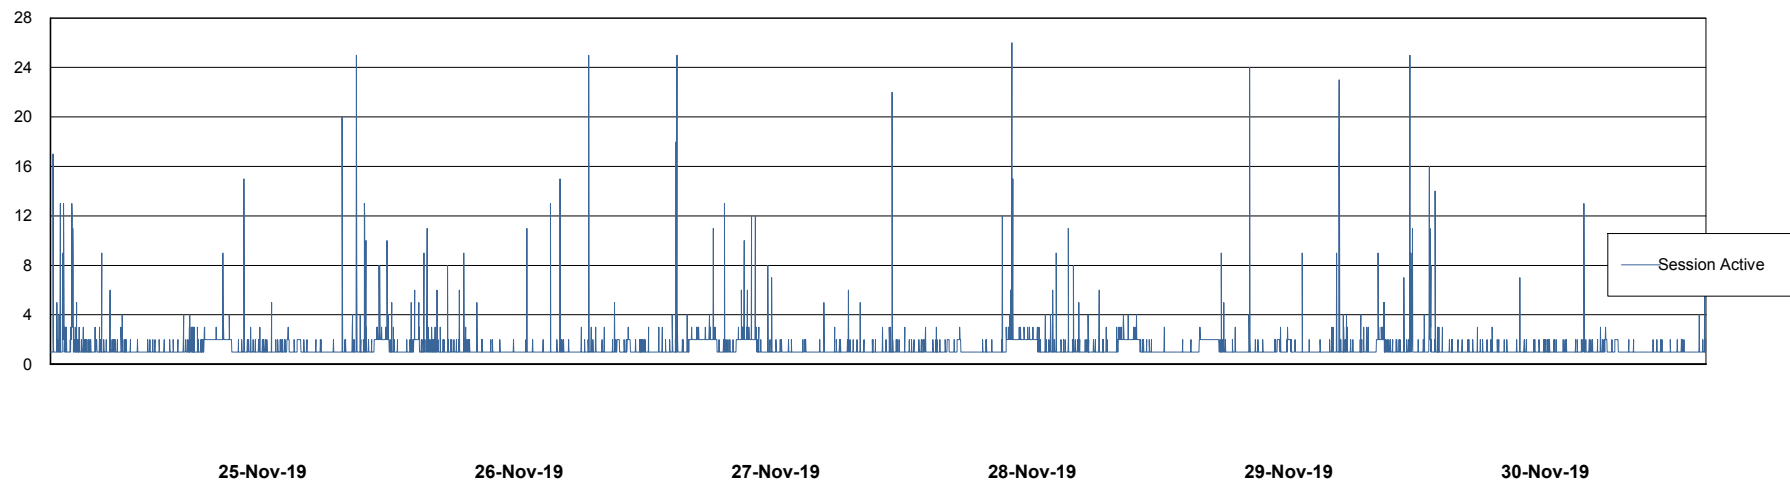

Database Performance LLGDB_Standby

DB Processes Max 300
DB Sessions Max 480