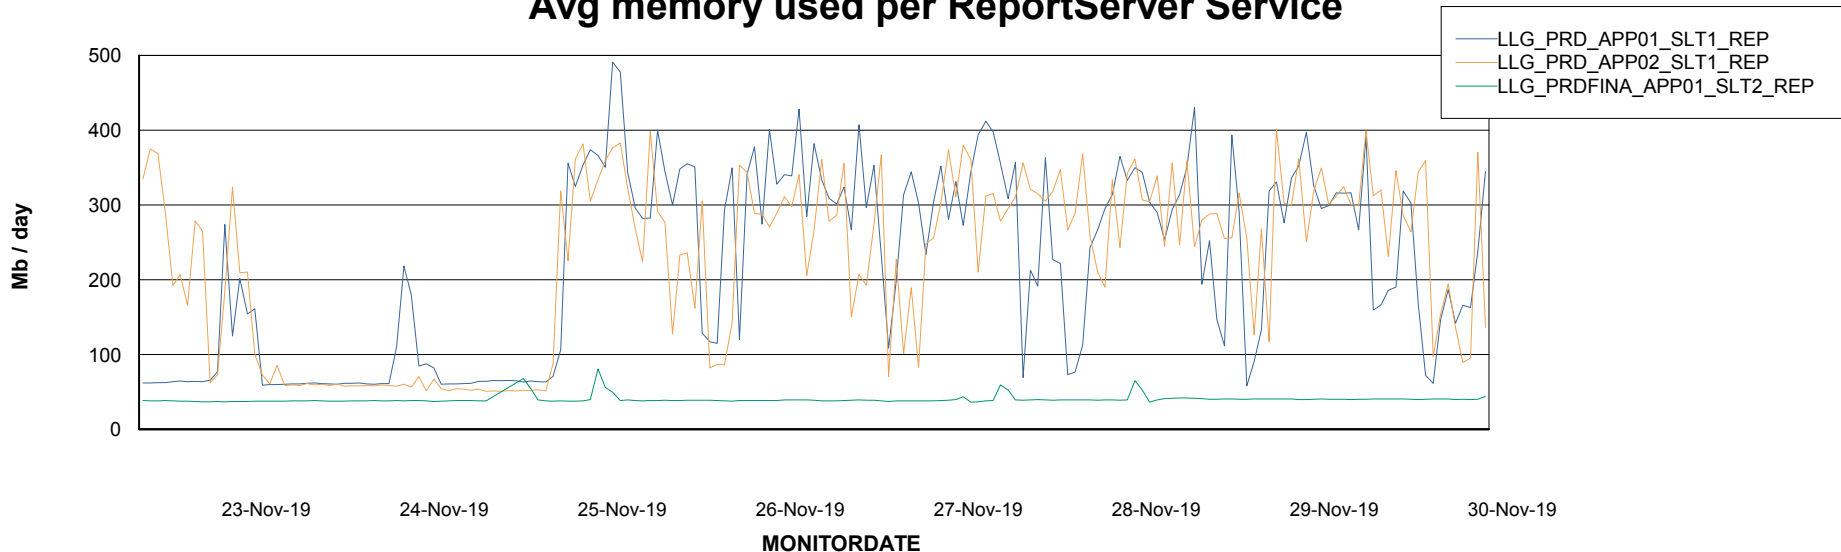

ABSolute Application Server Services

Avg memory used per ReportServer Service