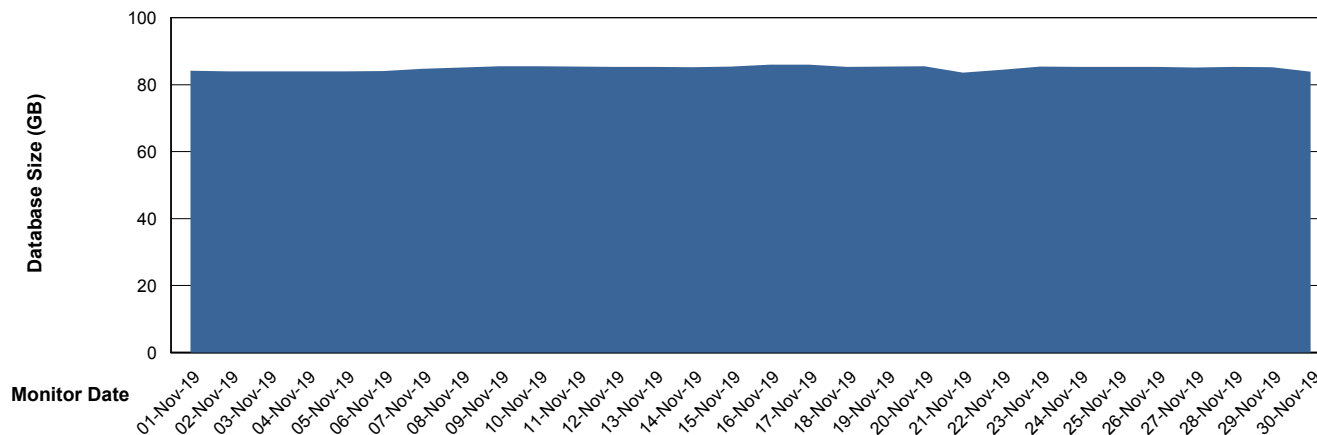

Weekly SLA Customer Report

Customer LLG_Production
Database ID 53

DATABASE SIZE LLGDB_Production

Database growth over last month

DATABASE SIZE LLGDBBI_Production

Database growth over last month

Weekly SLA Customer Report