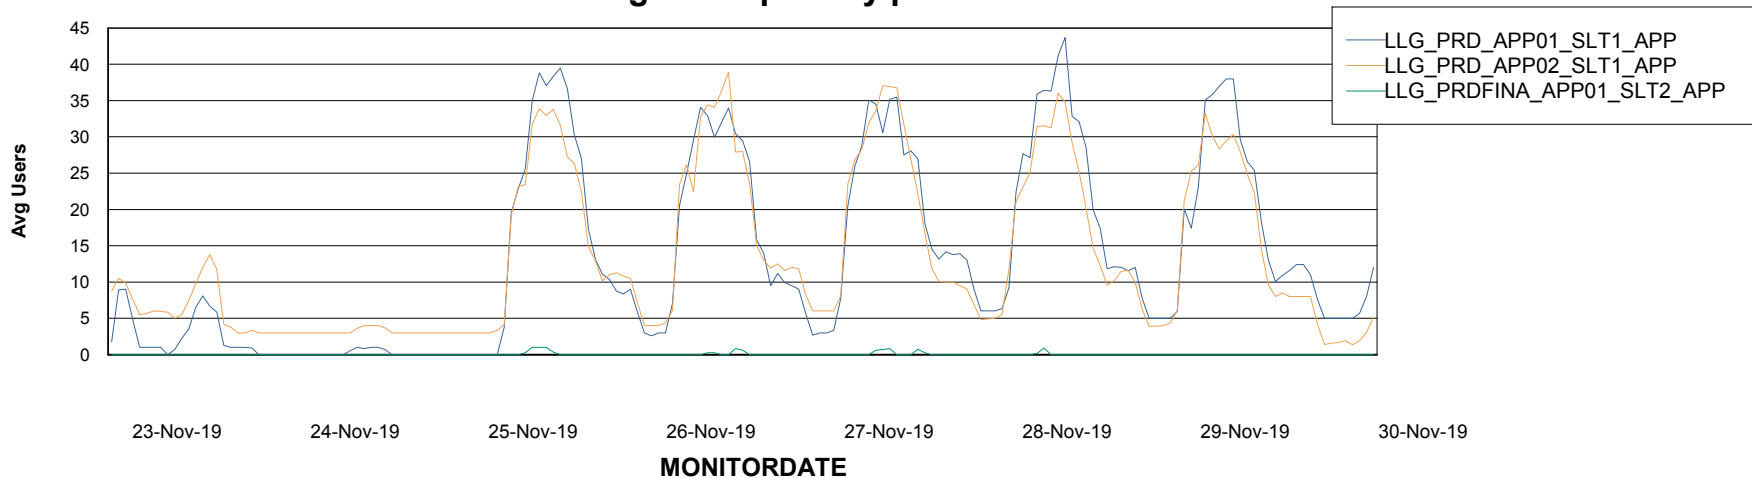

Avg users per day per ABS server