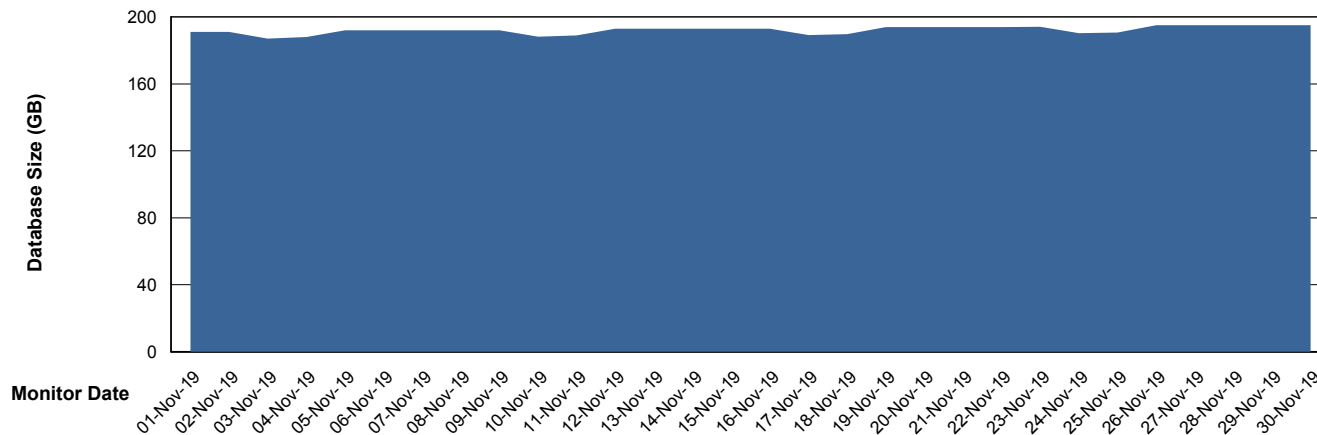

Database Performance LLGDB_Standby

DB Processes Max 300
DB Sessions Max 480

Weekly SLA Customer Report

Customer LLG_Production
Database ID 53

Database Performance LLGDBBI_Production

DB Processes Max 500
DB Sessions Max 780

Weekly SLA Customer Report

Customer LLG_Production
Database ID 53

DATABASE SIZE LLGDB_Production

Database growth over last month

DATABASE SIZE LLGDBBI_Production

Database growth over last month

Weekly SLA Customer Report