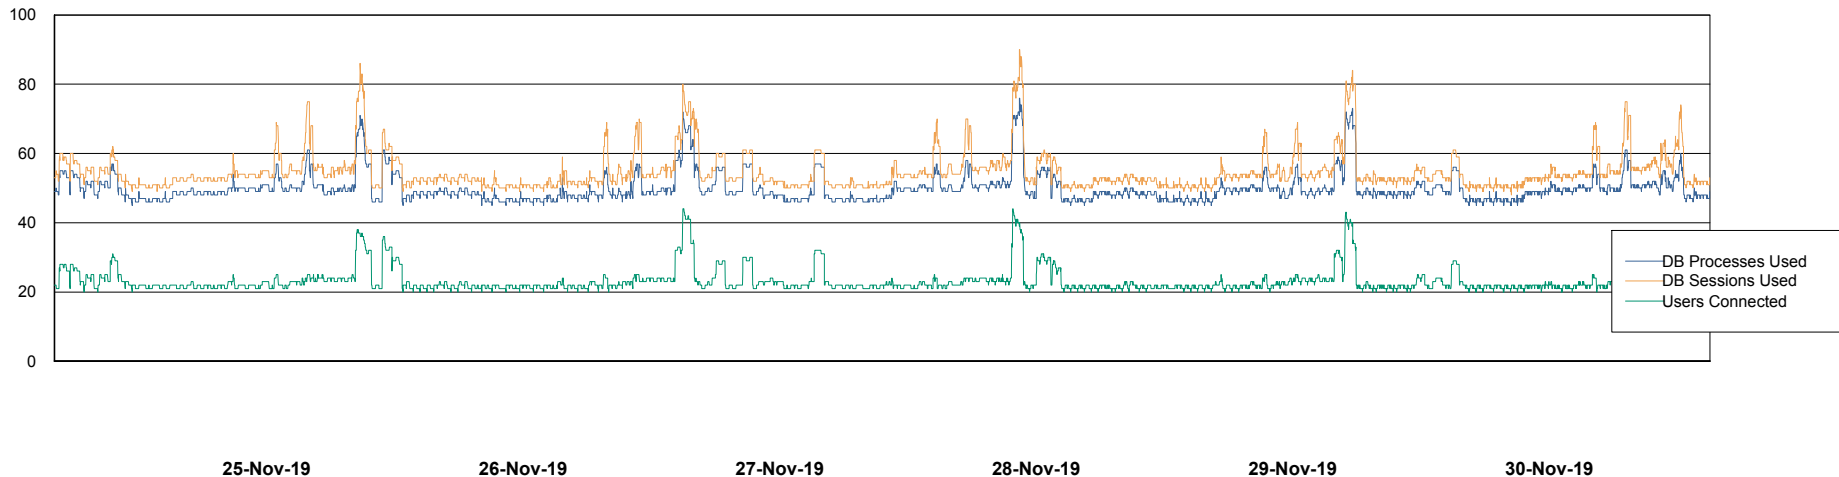

Database Performance LLGDB_Standby

DB Processes Max 300
DB Sessions Max 480

Weekly SLA Customer Report

Customer LLG_Production
Database ID 53

Database Performance LLGDBBI_Production

DB Processes Max 500
DB Sessions Max 780