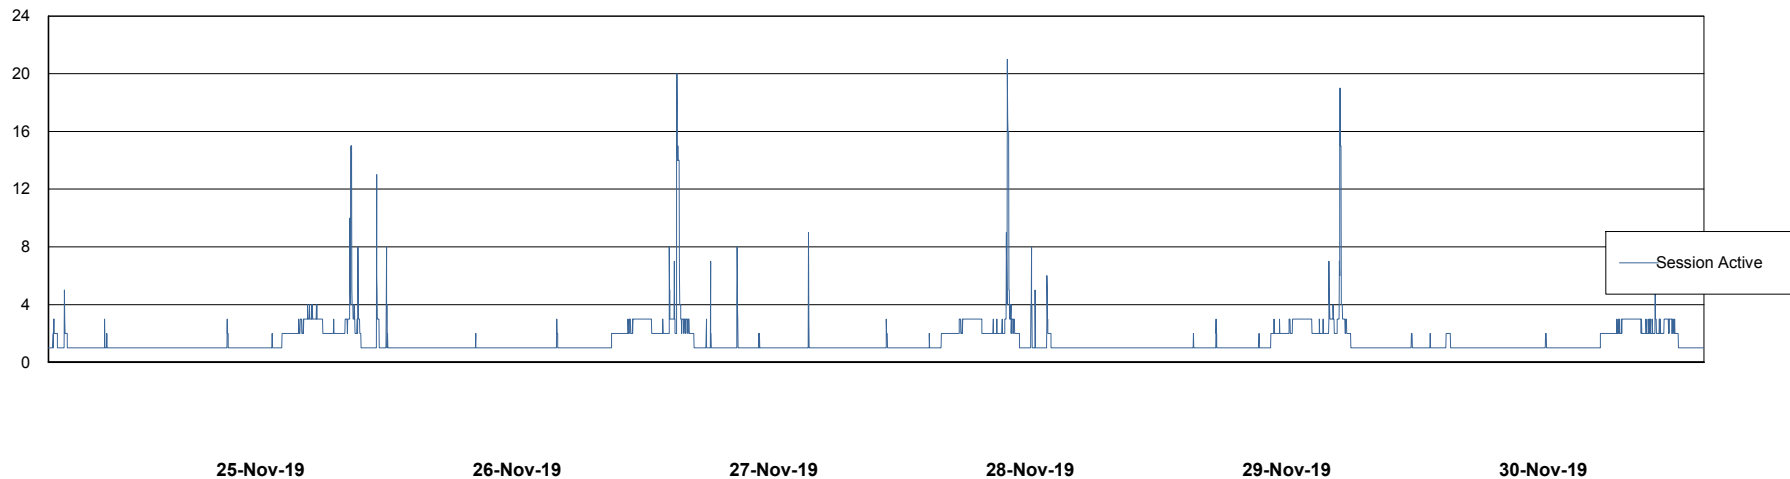

Database Performance LLGDB_Standby

DB Processes Max 300
DB Sessions Max 480

Weekly SLA Customer Report

Customer LLG_Production
Database ID 53

Database Performance LLGDBBI_Production

DB Processes Max 500
DB Sessions Max 780