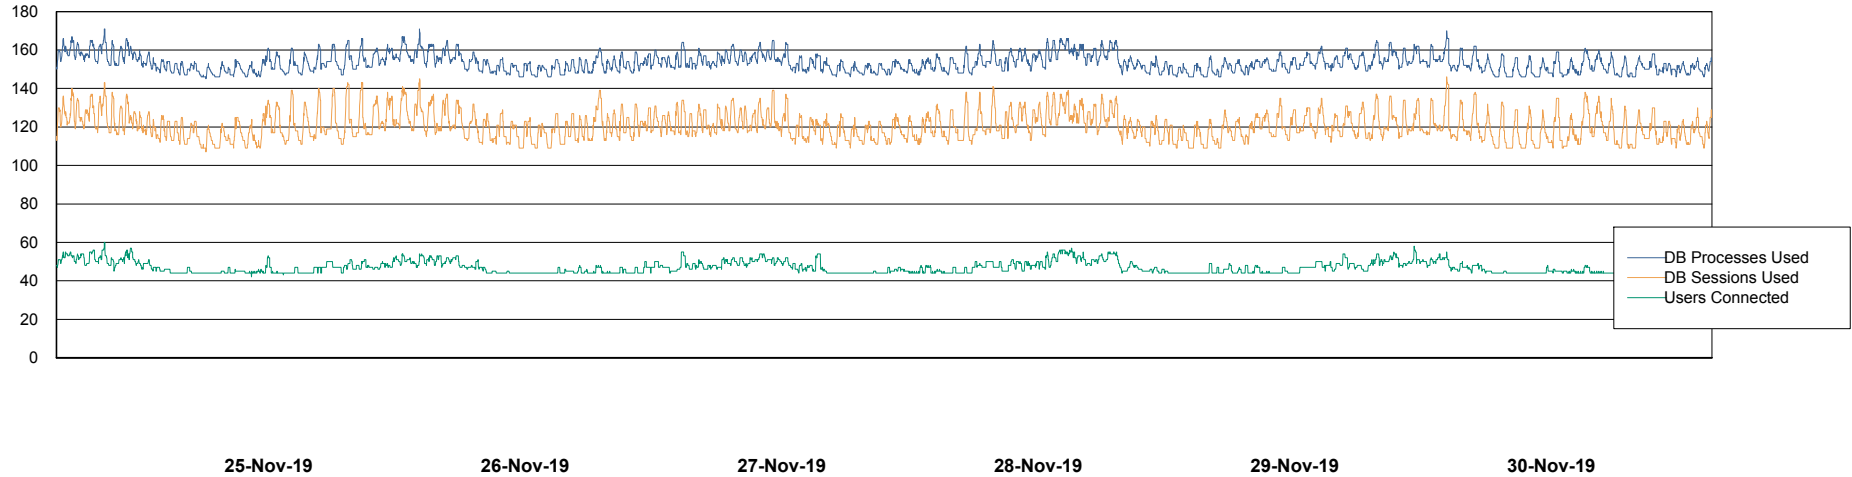

Weekly SLA Customer Report

Customer LLG_Production
Database ID 53

Database Performance LLGDB_Production

DB Processes Max 300
DB Sessions Max 480

Weekly SLA Customer Report

Customer LLG_Production
Database ID 53