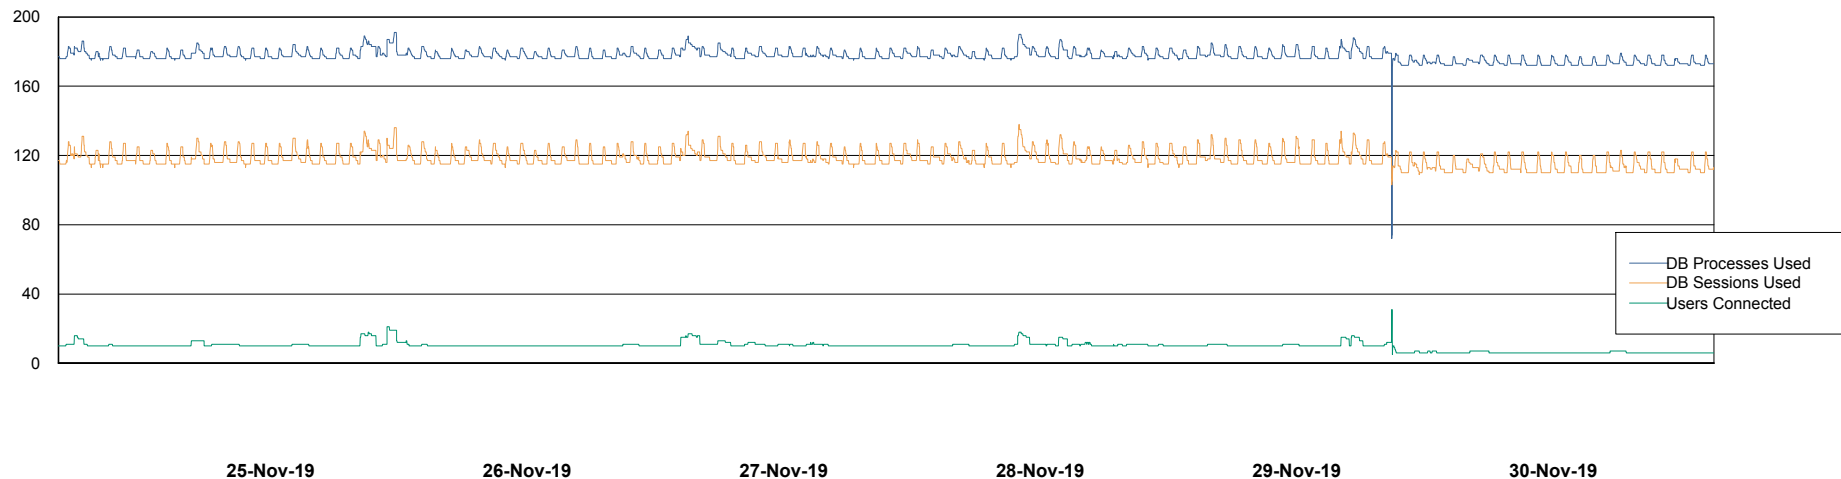

Database Performance LLGDB_Standby

DB Processes Max 300
DB Sessions Max 480