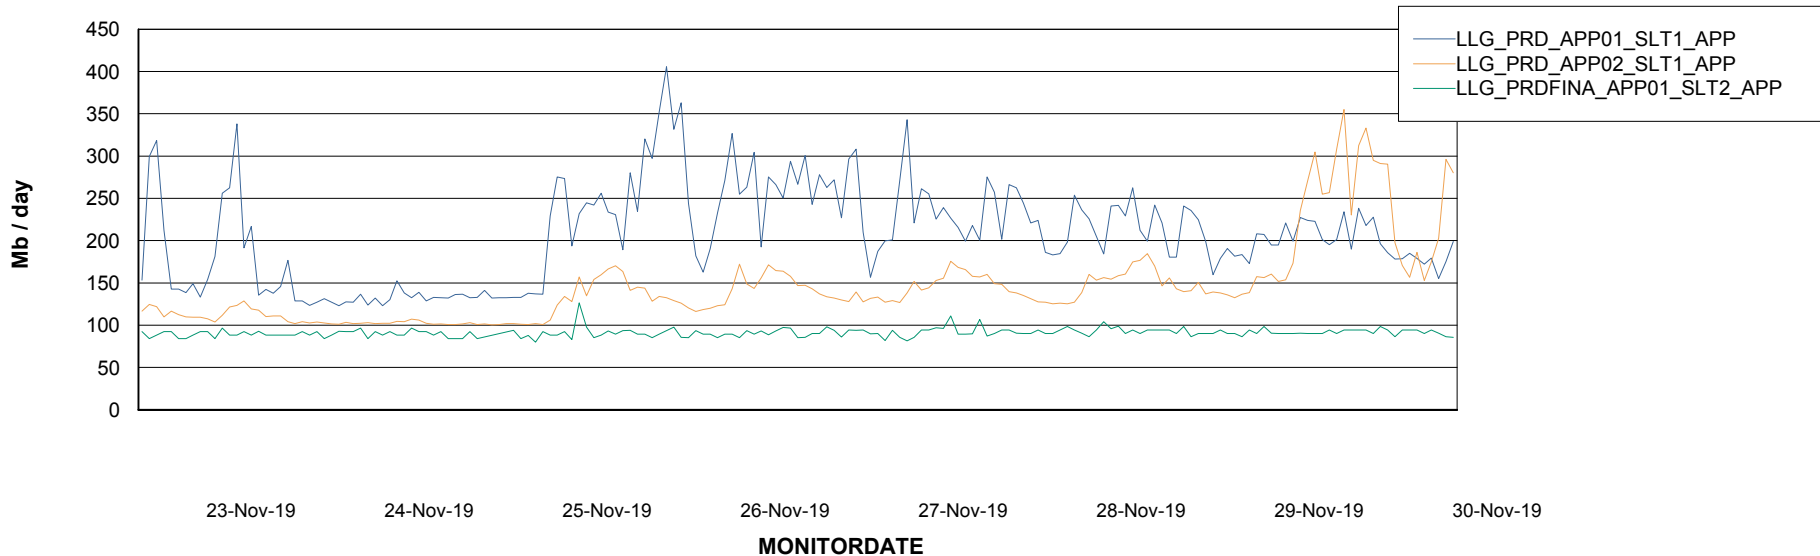

ABSSolute Application Server Services

Avg memory used per ABS Server Service