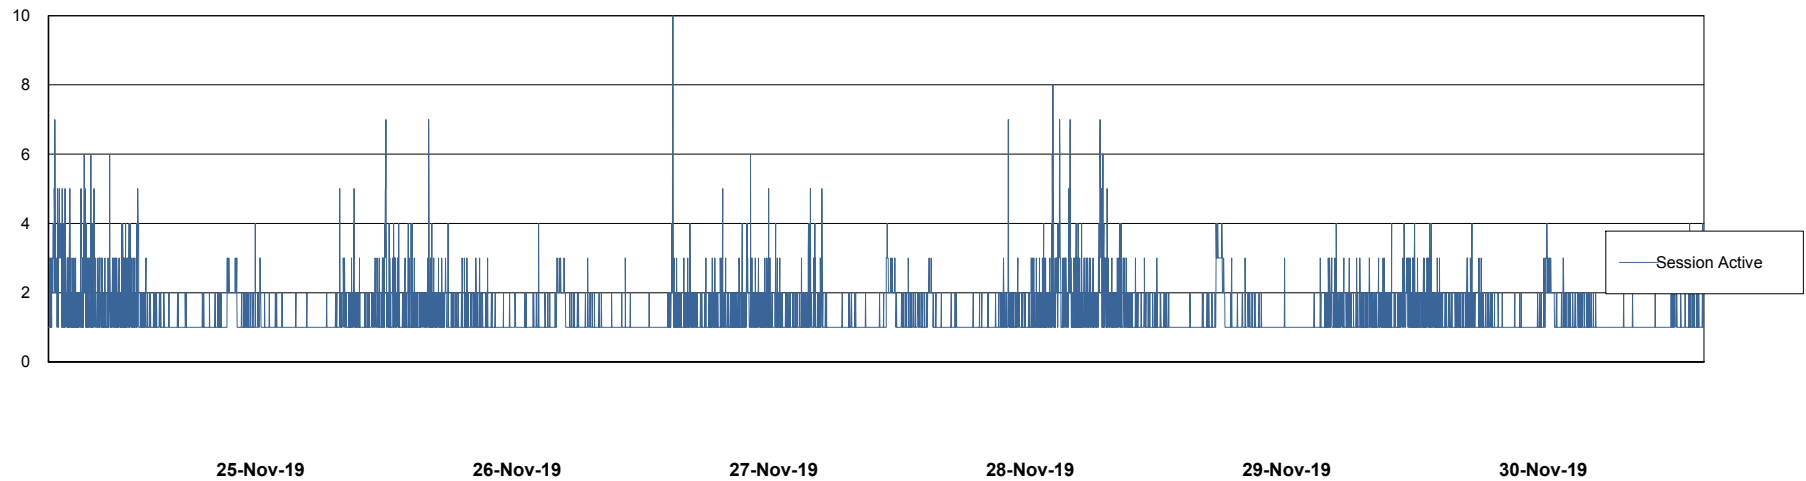

Weekly SLA Customer Report

Customer LLG_Production
Database ID 53

Database Performance LLGDB_Production

DB Processes Max 300
DB Sessions Max 480

Weekly SLA Customer Report

Customer LLG_Production
Database ID 53